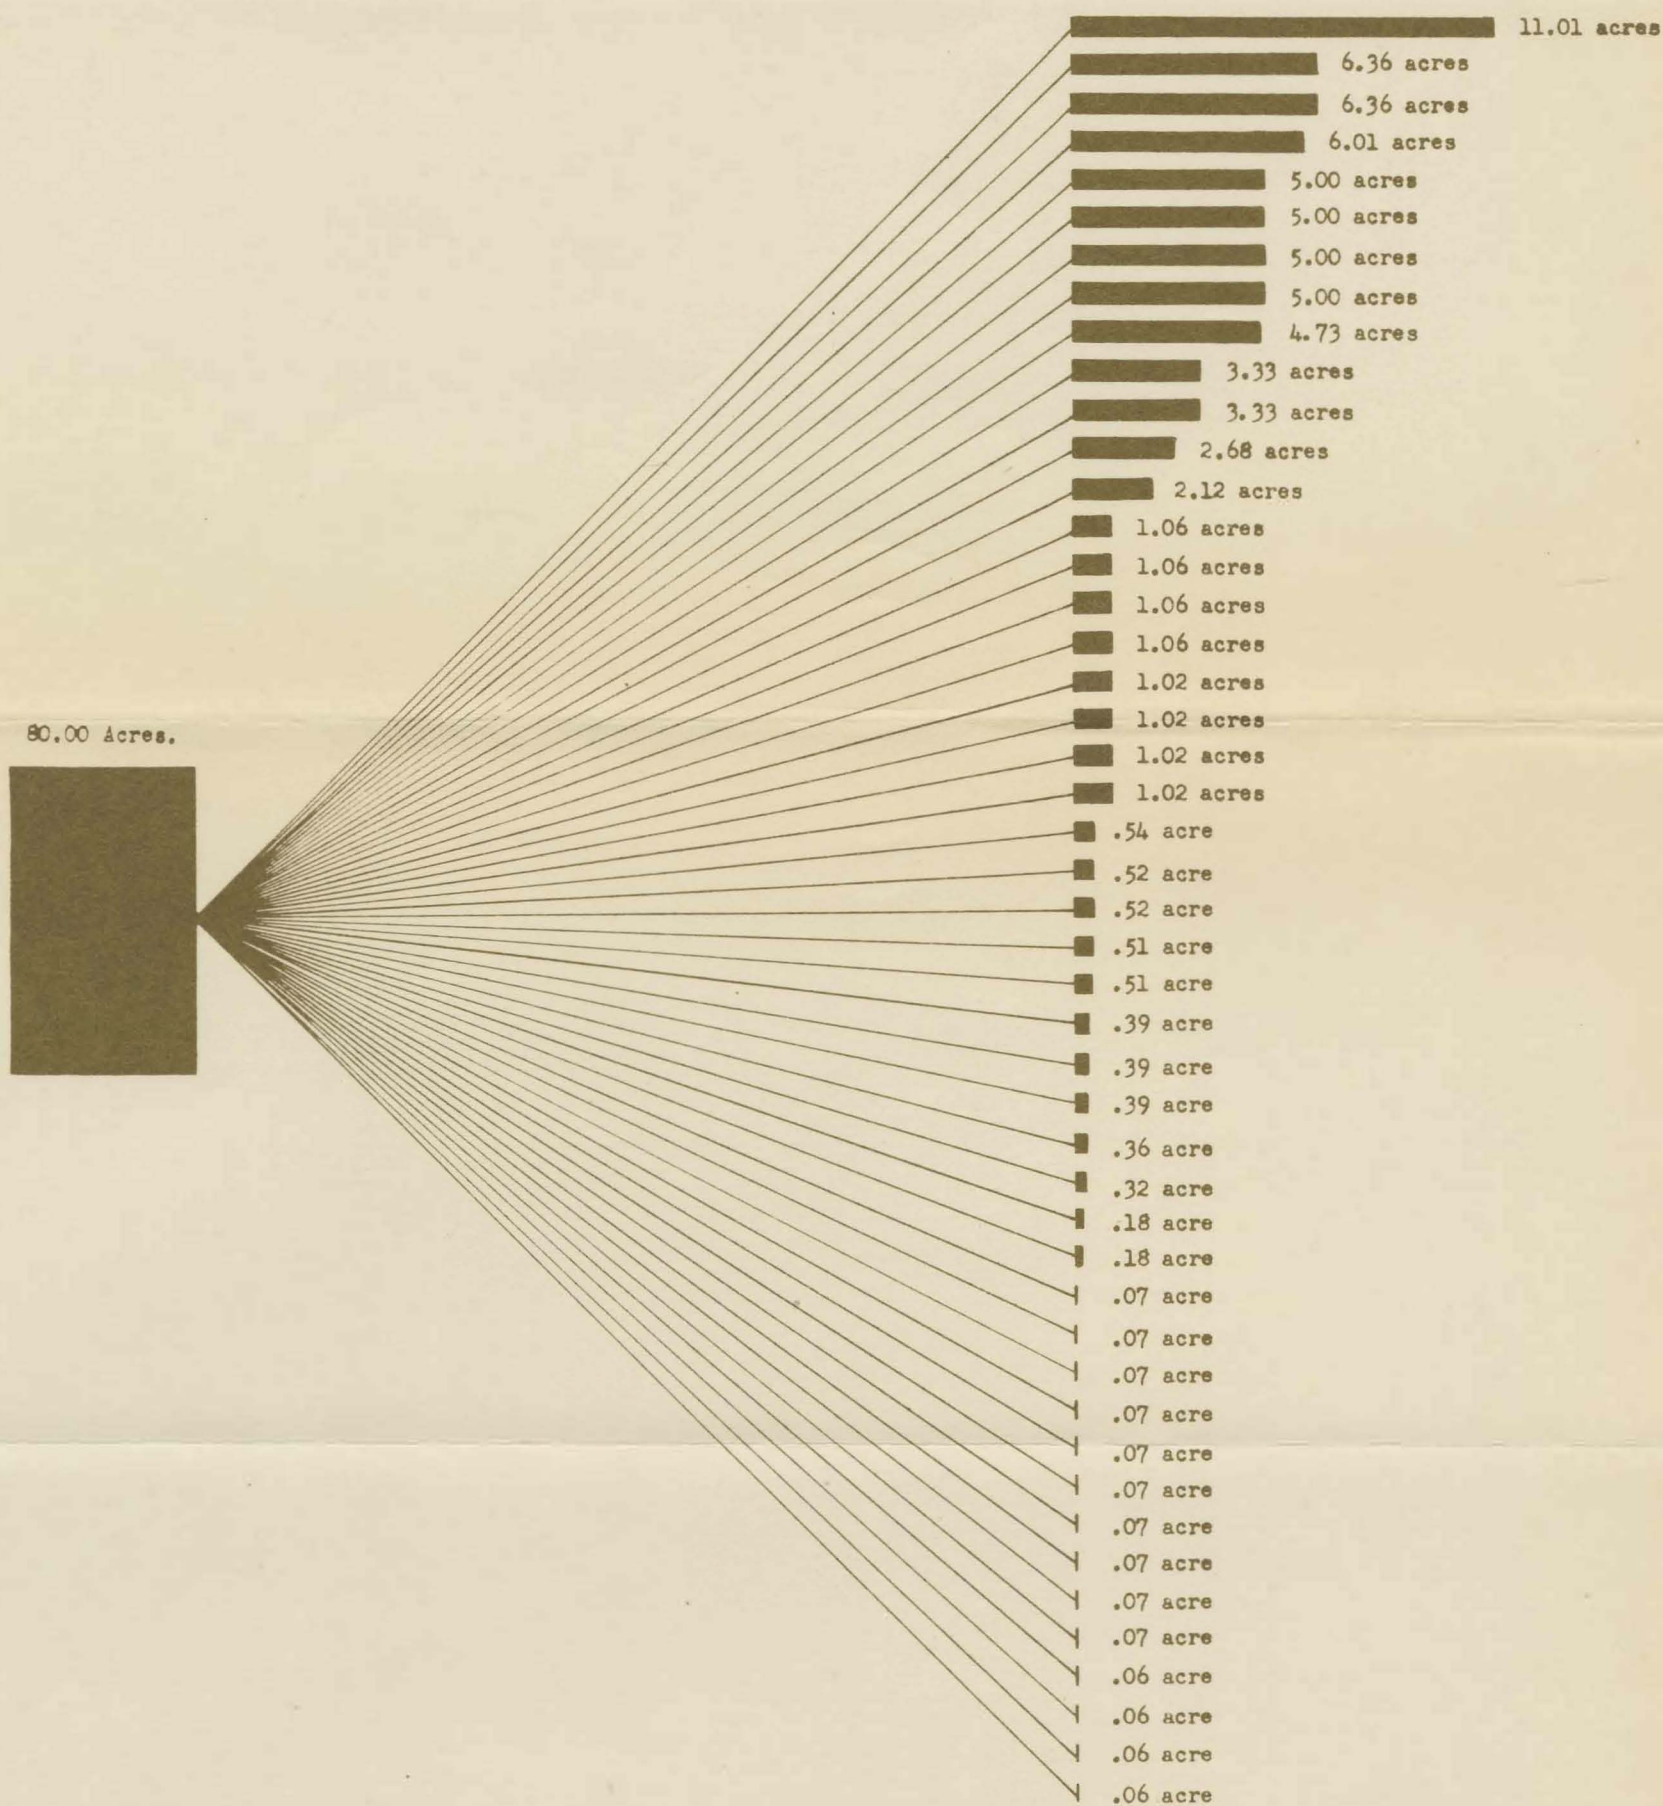

# FRACTIONATION OF LAND THROUGH INHERITANCE

80 Acre Allotment of Comes Along Pink, Allottee No. 100

Description of Allotment -  $W\frac{1}{2}$  SW $\frac{1}{4}$  of Sec. 33,  
Twp. 150 N., R. 91 W., 5th P.M., North Dakota.

Date of Trust Patent - December 31, 1900

Originally

47 Years After

Note: Comes Along Pink, Allottee No. 100, died on December 10, 1902. This estate was probated in 1915 and there were eighteen original heirs but since that time fifteen of the heirs have died and their heirs determined, increasing the number of heirs to forty-seven as of March 1947. The above graph shows the undivided inherited interest of each heir by acres in the allotment.