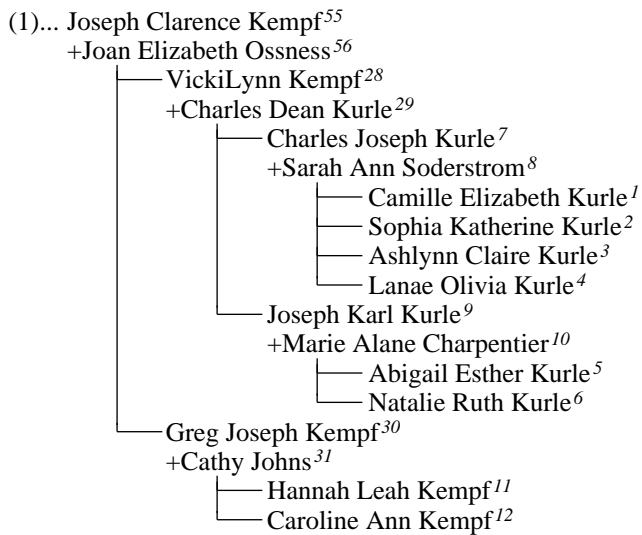

A Complete Genealogy Report For

MICHAEL KEMPF

Created on 5 August 2009
"The Complete Genealogy Reporter"
© 2006-2007 Nigel Bufton
under license to MyHeritage Family Tree Builder

CONTENTS

1. DESCENDANTS.
2. DIRECT RELATIONS.
3. INDIRECTLY RELATED via CHARLES DEAN KURLE.
4. INDIRECTLY RELATED via IDA SCHMITT.
5. INDIRECTLY RELATED via KATHERINA BERTSCH.
6. FAMILY TREES.
7. INDEX OF PLACES.
8. INDEX OF DATES.
9. INDEX OF INDIVIDUALS.

1. DESCENDANTS

2. DIRECT RELATIONS

Generation of Five-Times-Great-Grandchildren

1. CAMILLE ELIZABETH KURLE (Michael's five-times-great-granddaughter) was born on 29 January 2004 in St. Louis Park, MN to Charles Joseph Kurle⁷ and Sarah Ann Soderstrom⁸, as shown in family tree 1.
2. SOPHIA KATHERINE KURLE (Michael's five-times-great-granddaughter) was born on 2 April 2005 in St. Louis Park, MN to Charles Joseph Kurle⁷ and Sarah Ann Soderstrom⁸, as shown in family tree 1.
3. ASHLYNN CLAIRE KURLE (Michael's five-times-great-granddaughter) was born on 16 November 2006 in St. Louis Park, MN to Charles Joseph Kurle⁷ and Sarah Ann Soderstrom⁸, as shown in family tree 1.
4. LANAE OLIVIA KURLE (Michael's five-times-great-granddaughter) was born on 28 October 2008 in Shakopee, MN to Charles Joseph Kurle⁷ and Sarah Ann Soderstrom⁸, as shown in family tree 1.
5. ABIGAIL ESTHER KURLE (Michael's five-times-great-granddaughter) was born on 31 August 2004 in St. Paul, MN to Joseph Karl Kurle⁹ and Marie Alane Charpentier¹⁰, as shown in family tree 2.
6. NATALIE RUTH KURLE (Michael's five-times-great-granddaughter) was born on 30 December 2006 in St. Paul, MN to Joseph Karl Kurle⁹ and Marie Alane Charpentier¹⁰, as shown in family tree 2.