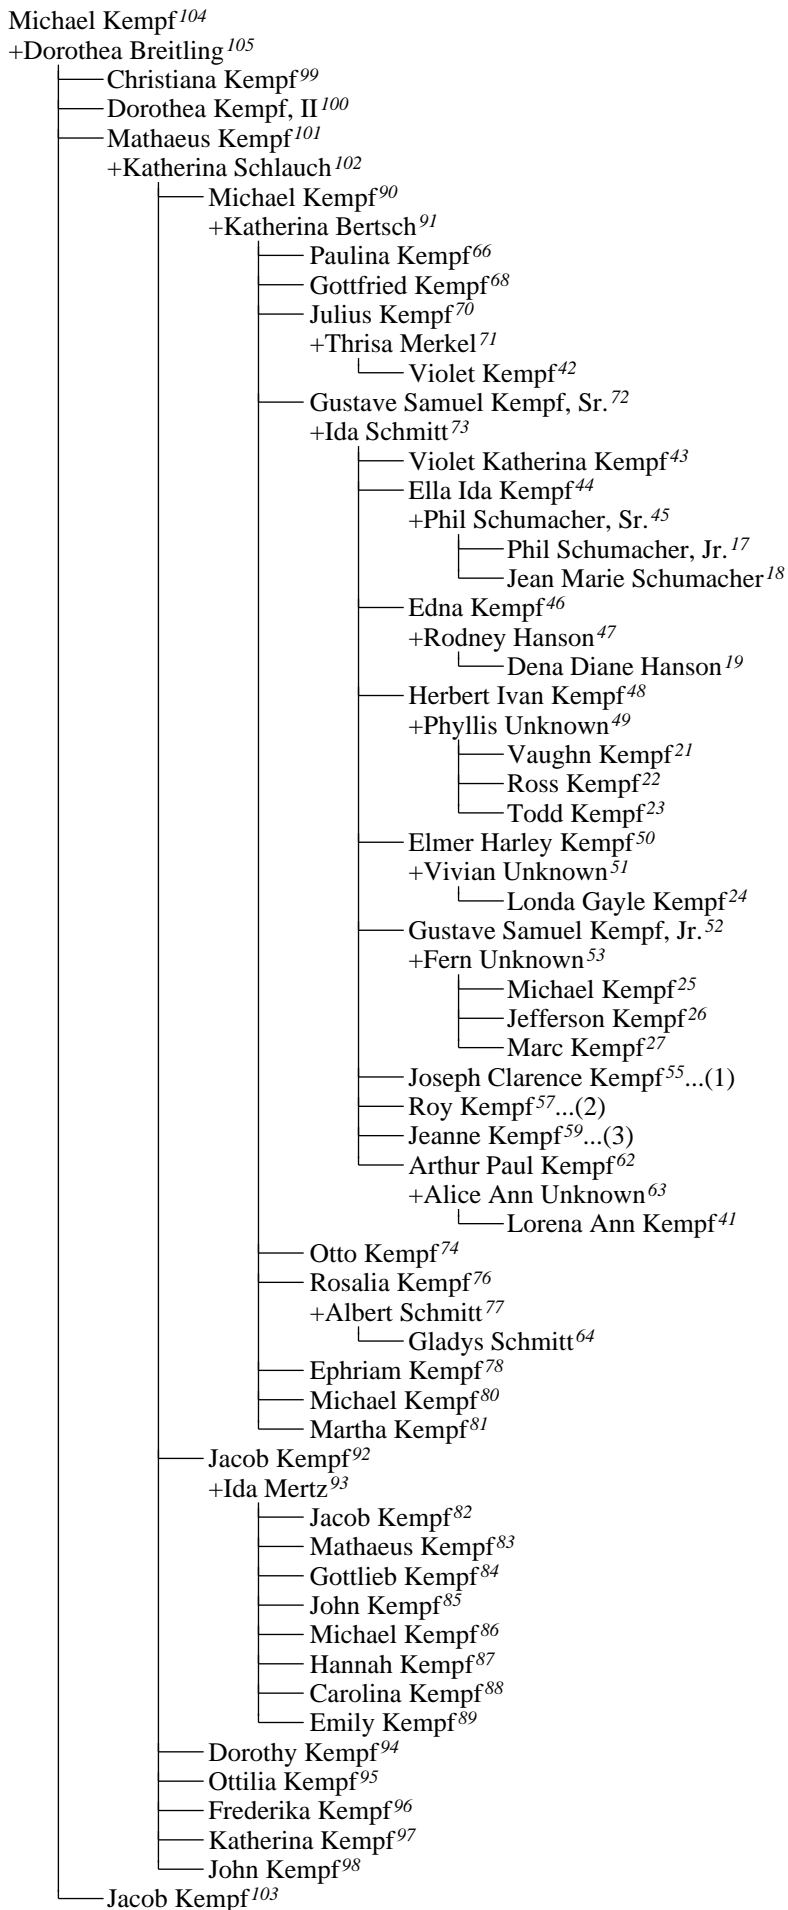

A Complete Genealogy Report For

MICHAEL KEMPF

Created on 5 August 2009
"The Complete Genealogy Reporter"
© 2006-2007 Nigel Bufton
under license to MyHeritage Family Tree Builder

CONTENTS

1. DESCENDANTS.
2. DIRECT RELATIONS.
3. INDIRECTLY RELATED via CHARLES DEAN KURLE.
4. INDIRECTLY RELATED via IDA SCHMITT.
5. INDIRECTLY RELATED via KATHERINA BERTSCH.
6. FAMILY TREES.
7. INDEX OF PLACES.
8. INDEX OF DATES.
9. INDEX OF INDIVIDUALS.

1. DESCENDANTS

2. DIRECT RELATIONS

Generation of Five-Times-Great-Grandchildren

1. CAMILLE ELIZABETH KURLE (Michael's five-times-great-granddaughter) was born on 29 January 2004 in St. Louis Park, MN to Charles Joseph Kurle⁷ and Sarah Ann Soderstrom⁸, as shown in family tree 1.
2. SOPHIA KATHERINE KURLE (Michael's five-times-great-granddaughter) was born on 2 April 2005 in St. Louis Park, MN to Charles Joseph Kurle⁷ and Sarah Ann Soderstrom⁸, as shown in family tree 1.
3. ASHLYNN CLAIRE KURLE (Michael's five-times-great-granddaughter) was born on 16 November 2006 in St. Louis Park, MN to Charles Joseph Kurle⁷ and Sarah Ann Soderstrom⁸, as shown in family tree 1.
4. LANAE OLIVIA KURLE (Michael's five-times-great-granddaughter) was born on 28 October 2008 in Shakopee, MN to Charles Joseph Kurle⁷ and Sarah Ann Soderstrom⁸, as shown in family tree 1.
5. ABIGAIL ESTHER KURLE (Michael's five-times-great-granddaughter) was born on 31 August 2004 in St. Paul, MN to Joseph Karl Kurle⁹ and Marie Alane Charpentier¹⁰, as shown in family tree 2.
6. NATALIE RUTH KURLE (Michael's five-times-great-granddaughter) was born on 30 December 2006 in St. Paul, MN to Joseph Karl Kurle⁹ and Marie Alane Charpentier¹⁰, as shown in family tree 2.