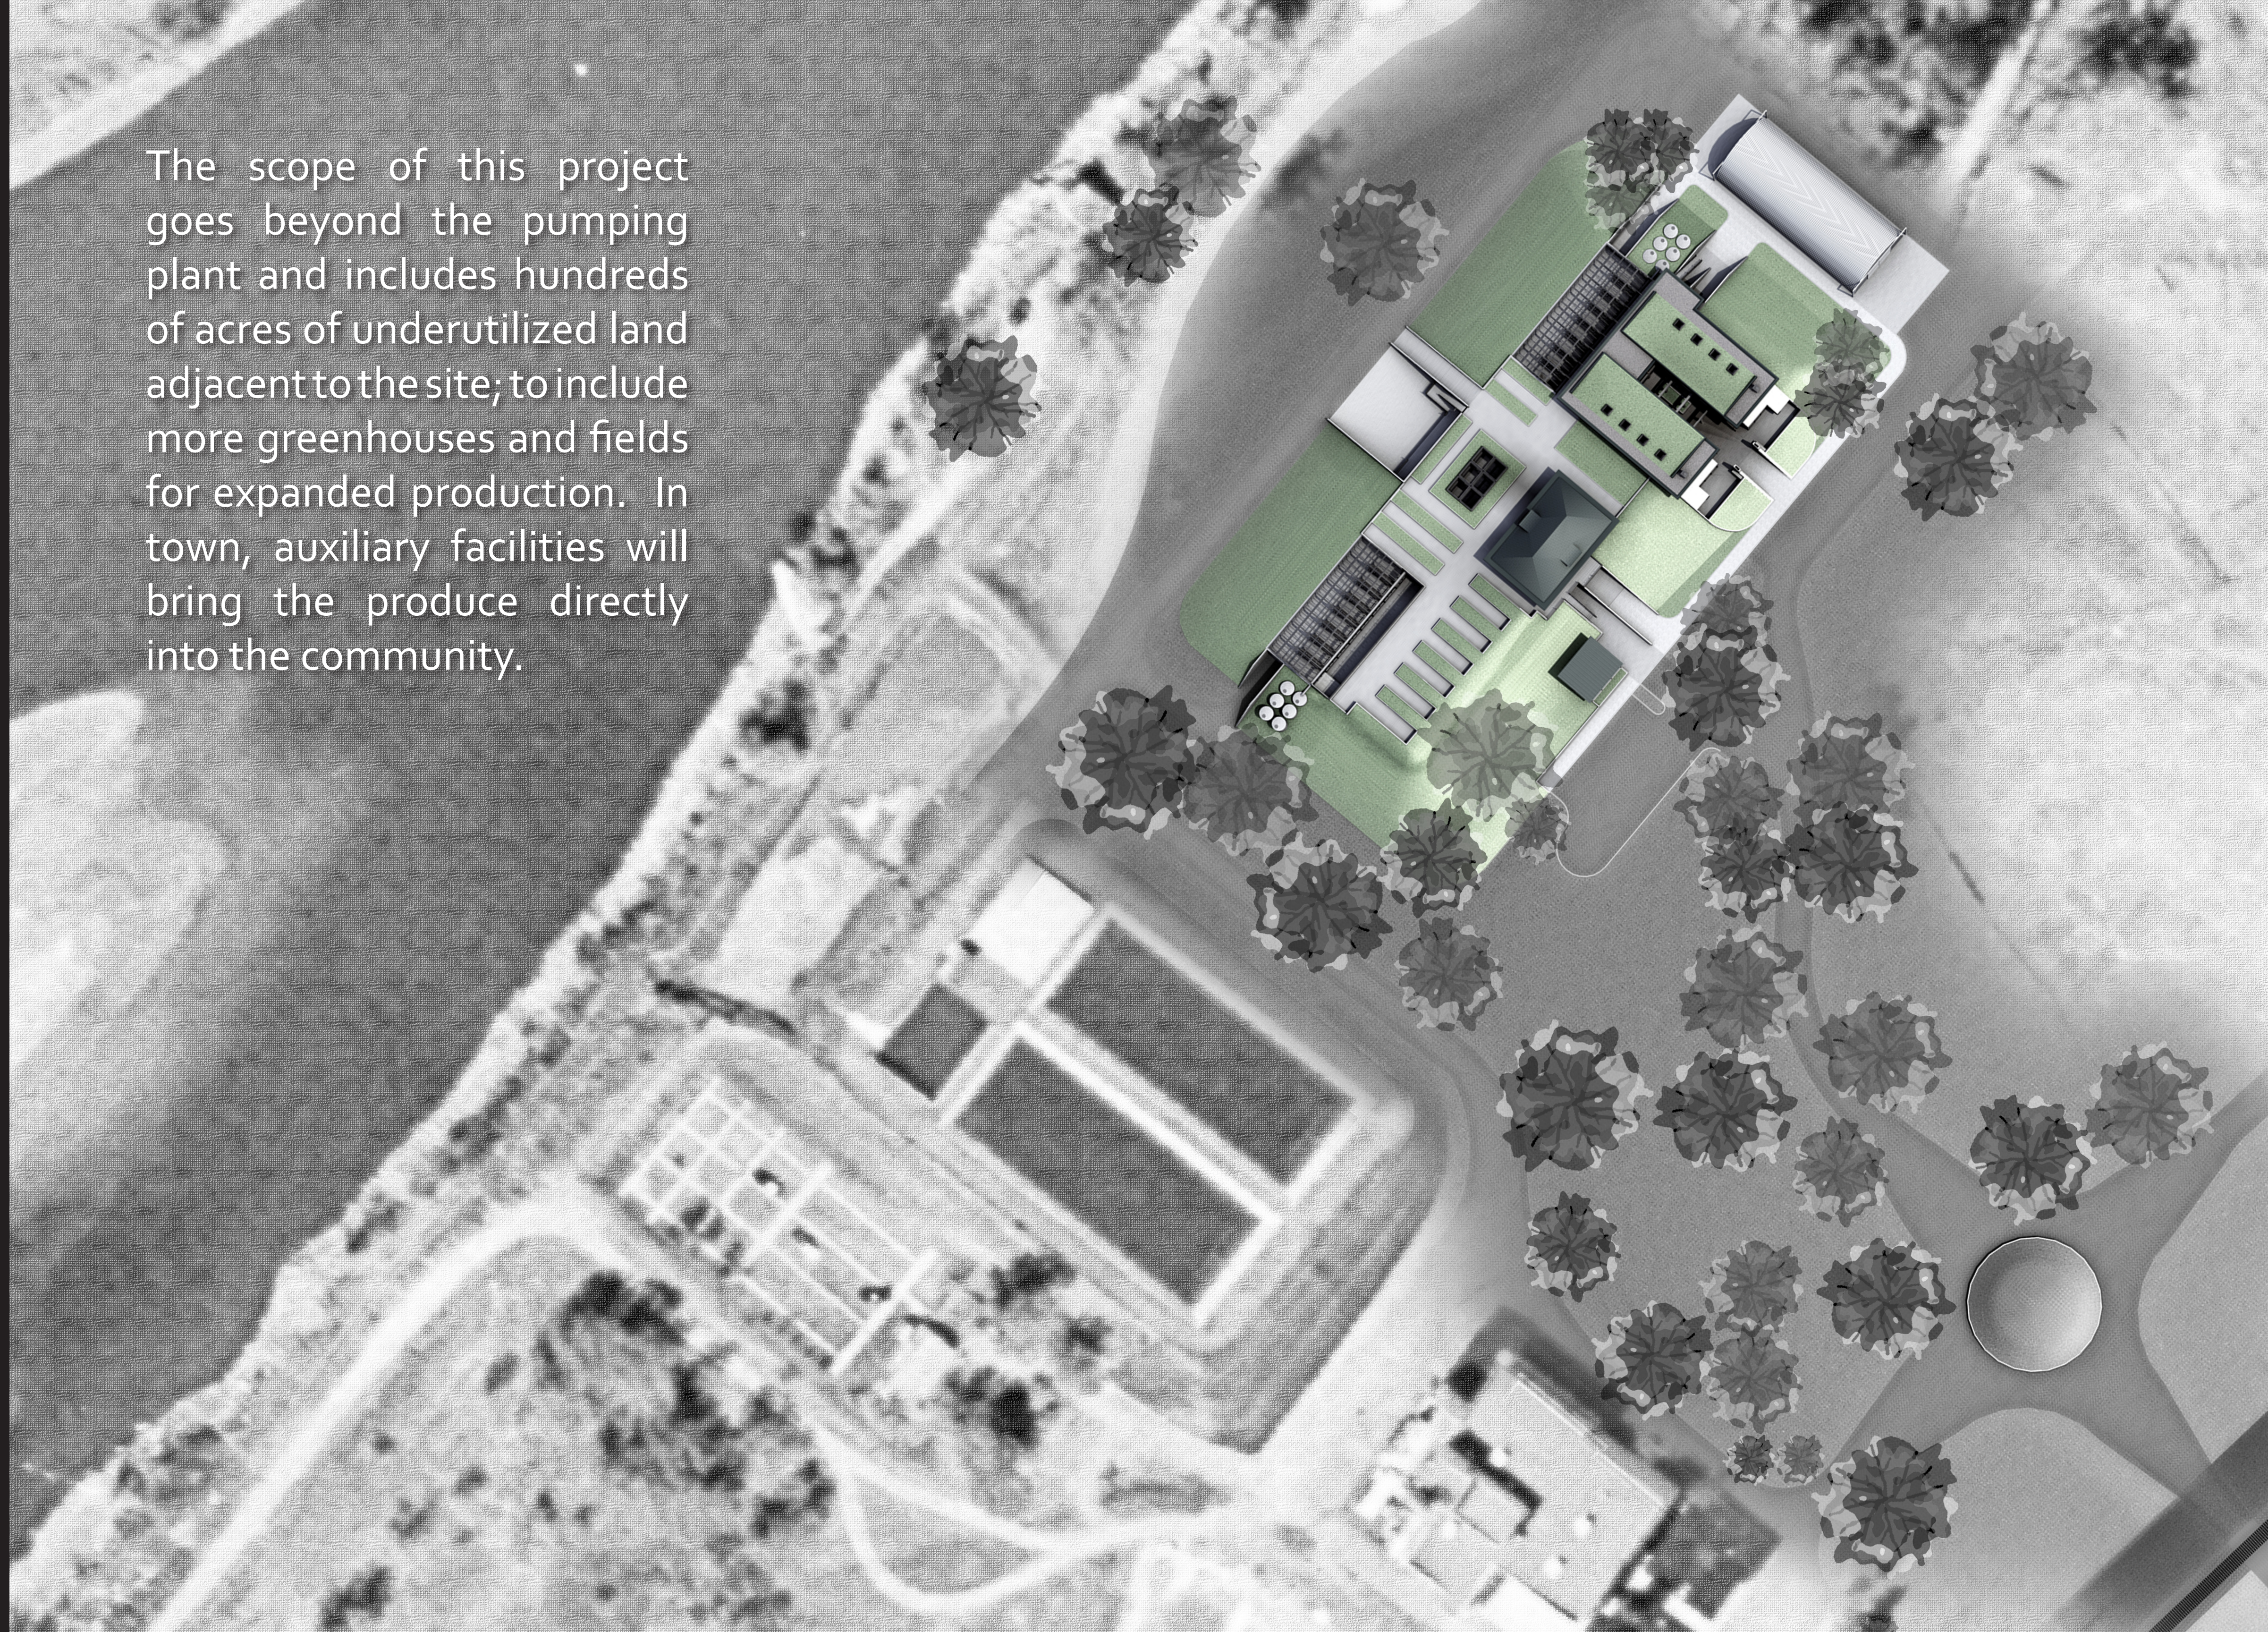

The scope of this project goes beyond the pumping plant and includes hundreds of acres of underutilized land adjacent to the site; to include more greenhouses and fields for expanded production. In town, auxiliary facilities will bring the produce directly into the community.

PRODUCTIVE REINTEGRATION

An adaptive re-purposing of the historic Pumping Plant site
along the outskirts of Miles City, Montana

EMPLOY

EDUCATE

ENDURE