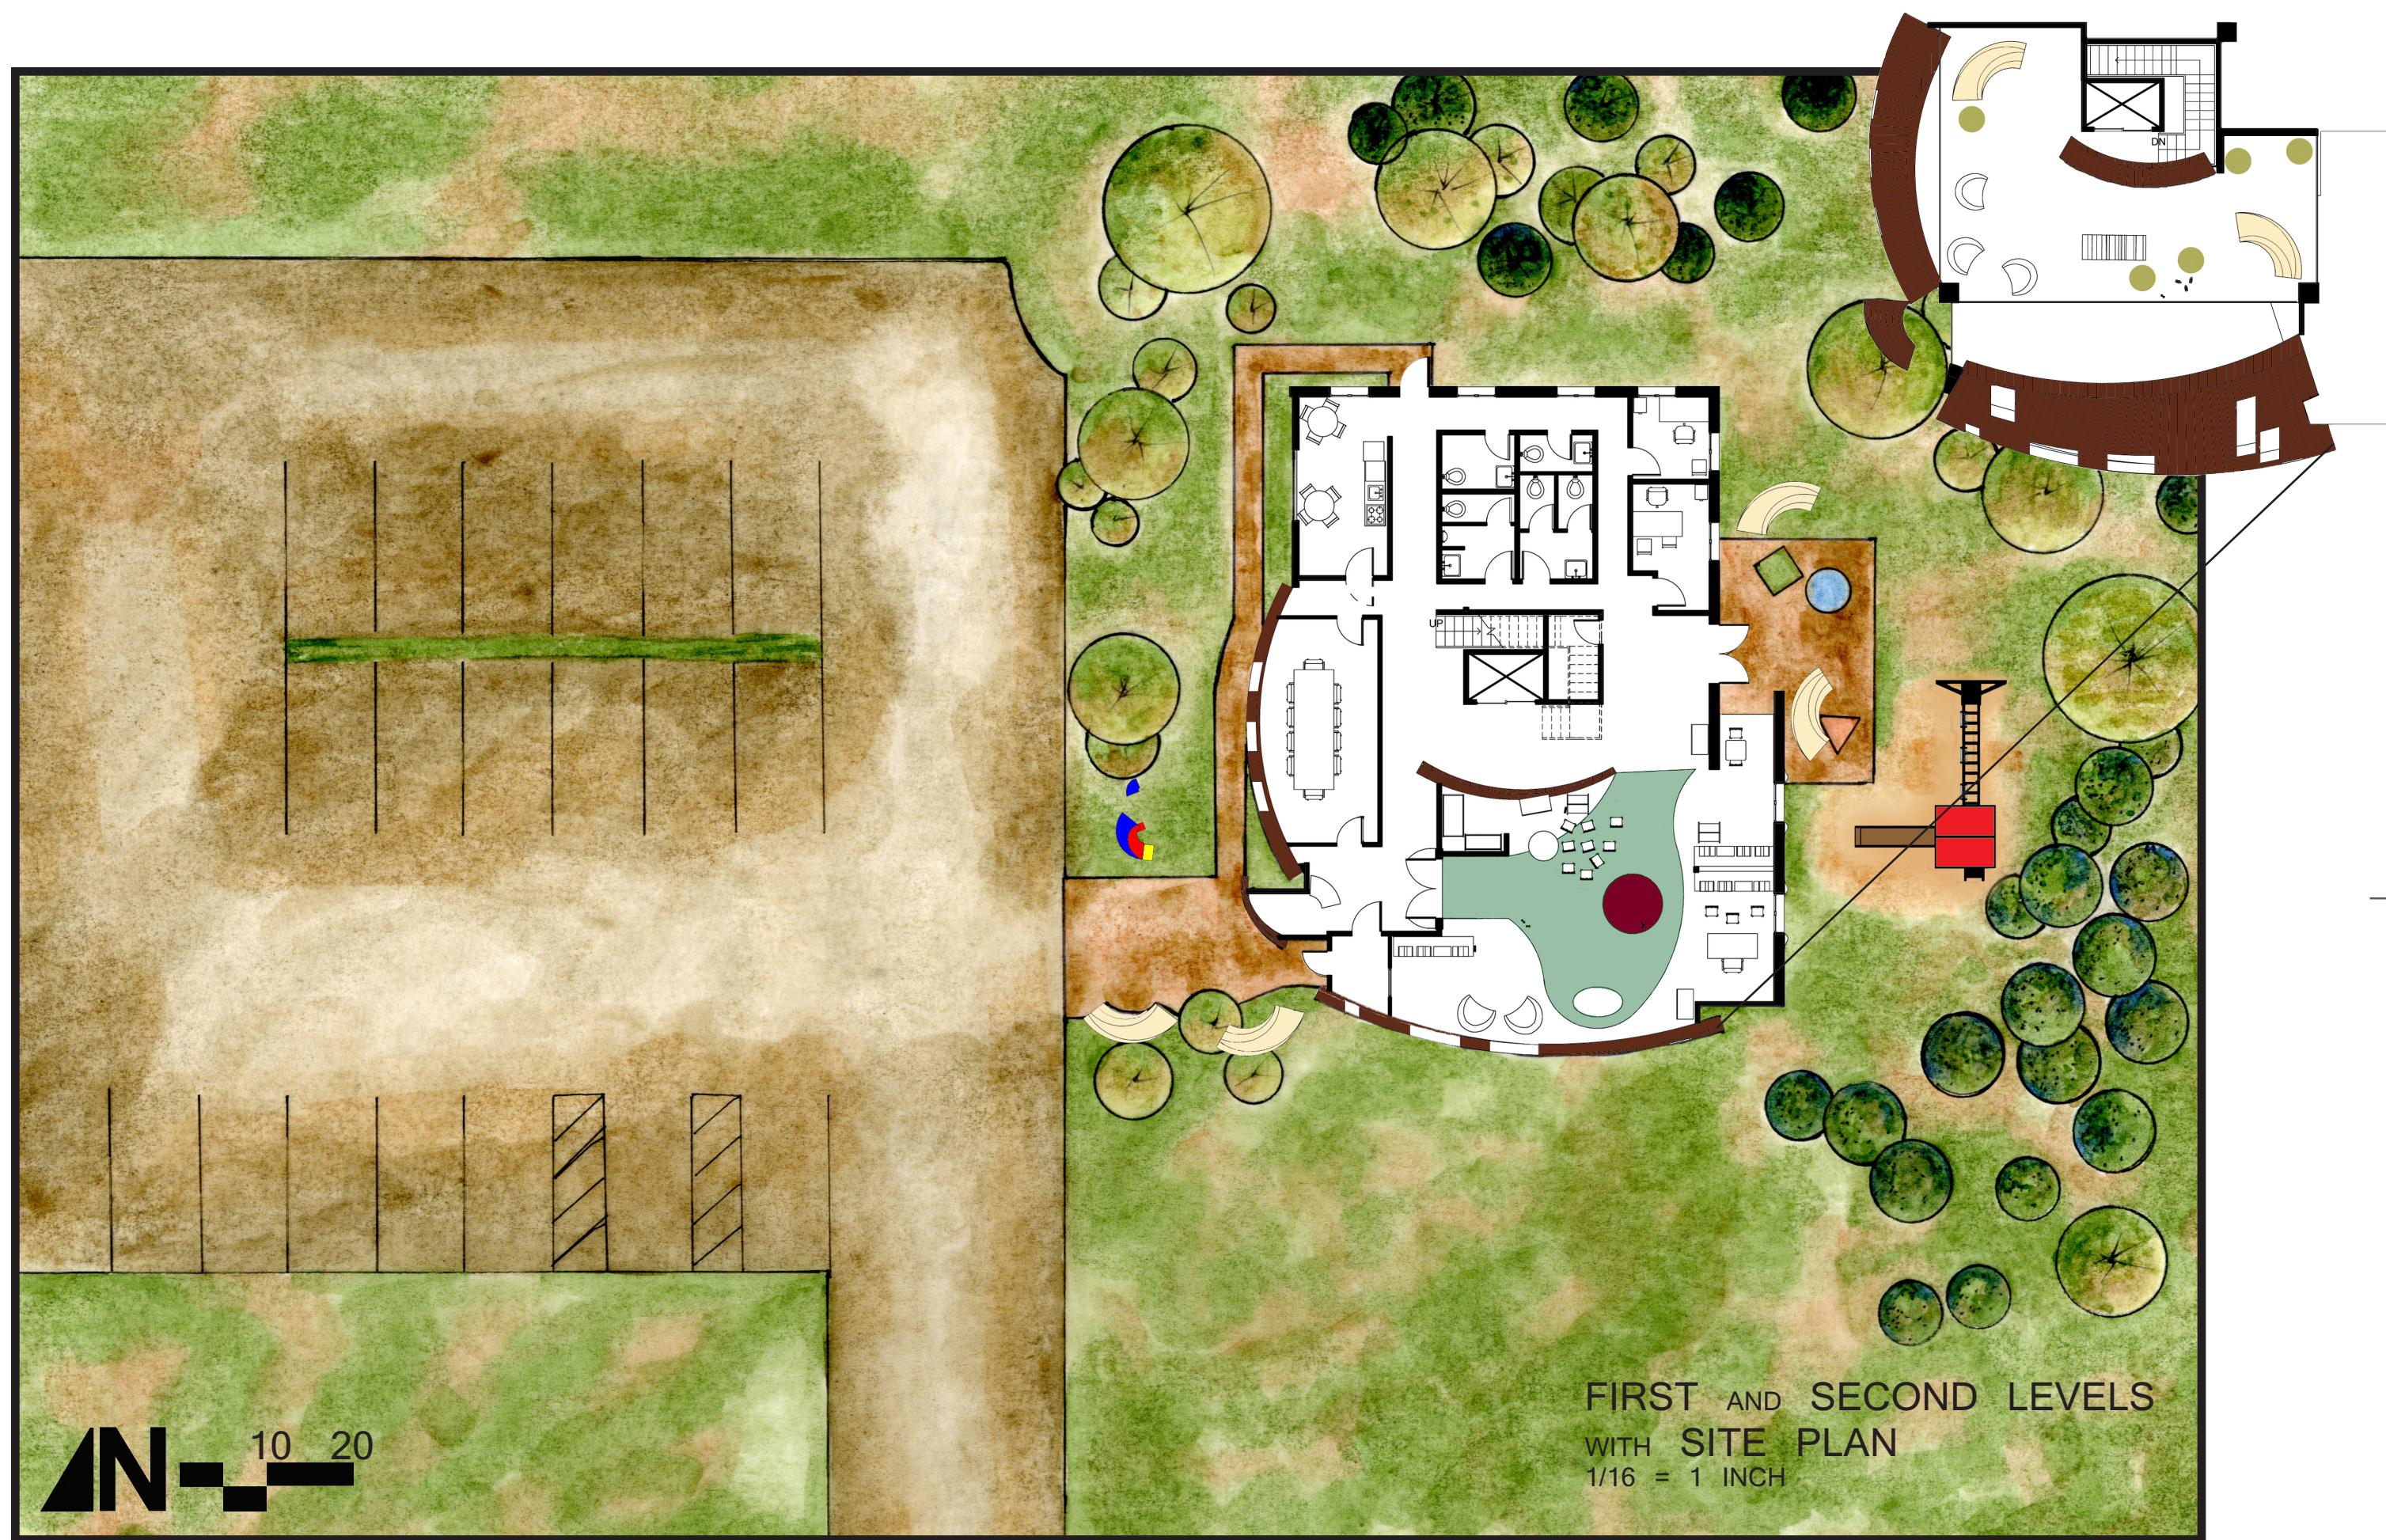

BUDDING LIFE OUTLOOK BUILDING

Beginning of Life Center to be developed
Minnesota Experimental City (MXC).
This is a community oriented education facility
that is built from the traditions of a common
school house.
Highlights of education are learning life without
formal traditions throughout one's life.

NORTH, EAST, SOUTH AND WEST ELEVATIONS

Sustainability

- Environmental Tobacco Smoke Control
- Optimize Energy Performance
- Rainwater Collection Roof
- Heat Island Effect Roof
- Community Connectivity
- Maximize Open Space
- Food Waster System
- Place of Repsite
- Daylight Interior
- Protect Habitat
- Quality Views
- Recyclables

DETAIL ENTRANCE

WORKS AREA

CUSTOM BENCH