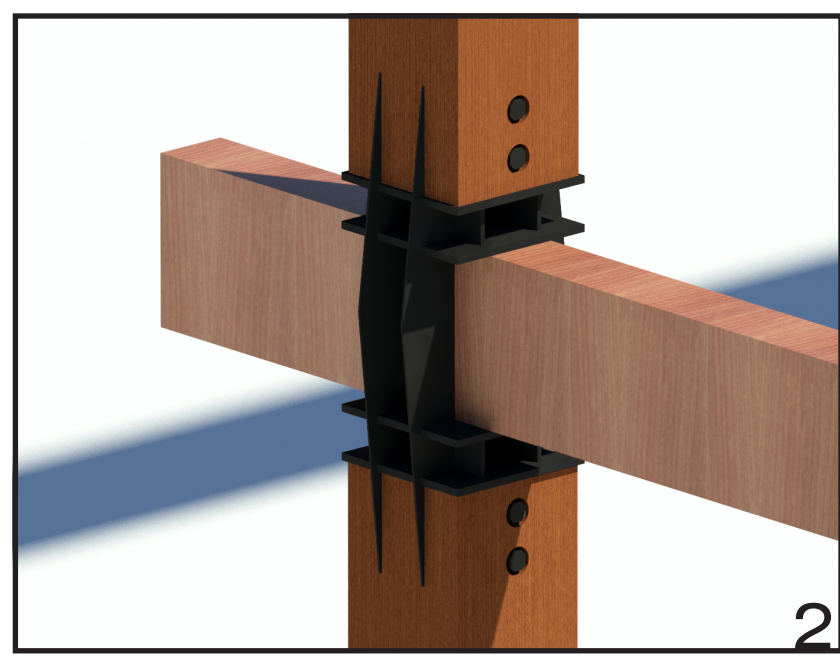

school of ecology

shane nies

- 1 observation tower
- 2 cafe/lounge
- 3 library
- 4 entry
- 5 water collection system
- 6 circulation
- 7 lab
- 8 mud/storage
- 9 bird viewing/observation
- 10 indoor gathering space
- 11 outdoor gathering space
- 12 dock

- 13 library loft
- 14 observation tower
- 15 indoor catwalk
- 16 outdoor catwalk
- 17 studio
- 18 green roof

2

3

4

1

- 1 observation tower
- 2 cafe/lounge
- 3 library
- 4 entry
- 5 water collection system
- 6 circulation
- 7 lab
- 8 mud/storage
- 9 bird viewing/observation
- 10 indoor gathering space
- 11 outdoor gathering space
- 12 dock