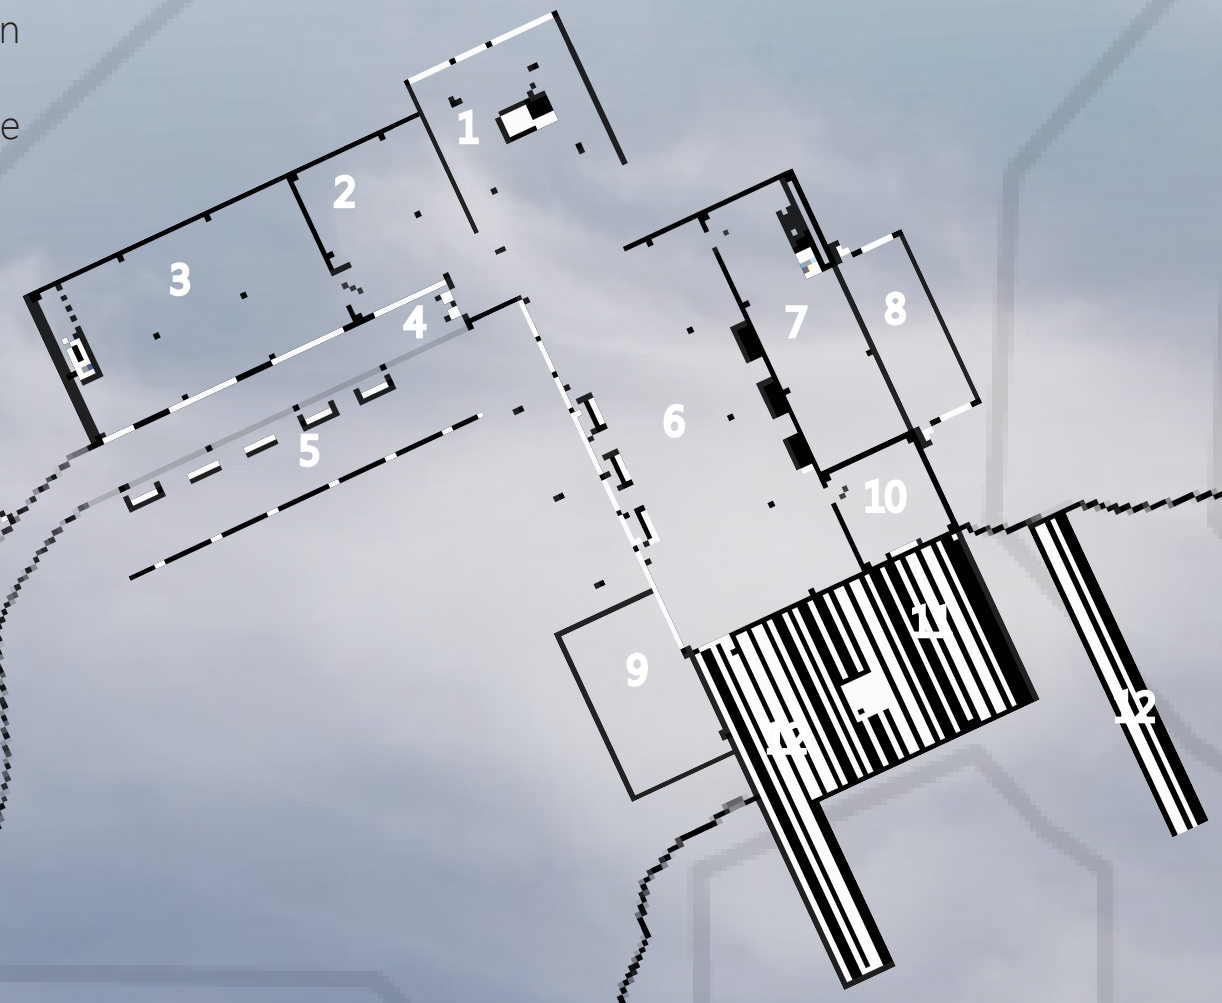

school of ecology

shane nies

- 1 observation tower
- 2 cafe/lounge
- 3 library
- 4 entry
- 5 water collection system
- 6 circulation
- 7 lab
- 8 mud/storage
- 9 bird viewing/observation
- 10 indoor gathering space
- 11 outdoor gathering space
- 12 dock

- 13 library loft
- 14 observation tower
- 15 indoor catwalk
- 16 outdoor catwalk
- 17 studio
- 18 green roof

2

3

4

1

- 1 observation tower
- 2 cafe/lounge
- 3 library
- 4 entry
- 5 water collection system
- 6 circulation
- 7 lab
- 8 mud/storage
- 9 bird viewing/observation
- 10 indoor gathering space
- 11 outdoor gathering space
- 12 dock

- 13** library loft
- 14** observation tower
- 15** indoor catwalk
- 16** outdoor catwalk
- 17** studio
- 18** green roof