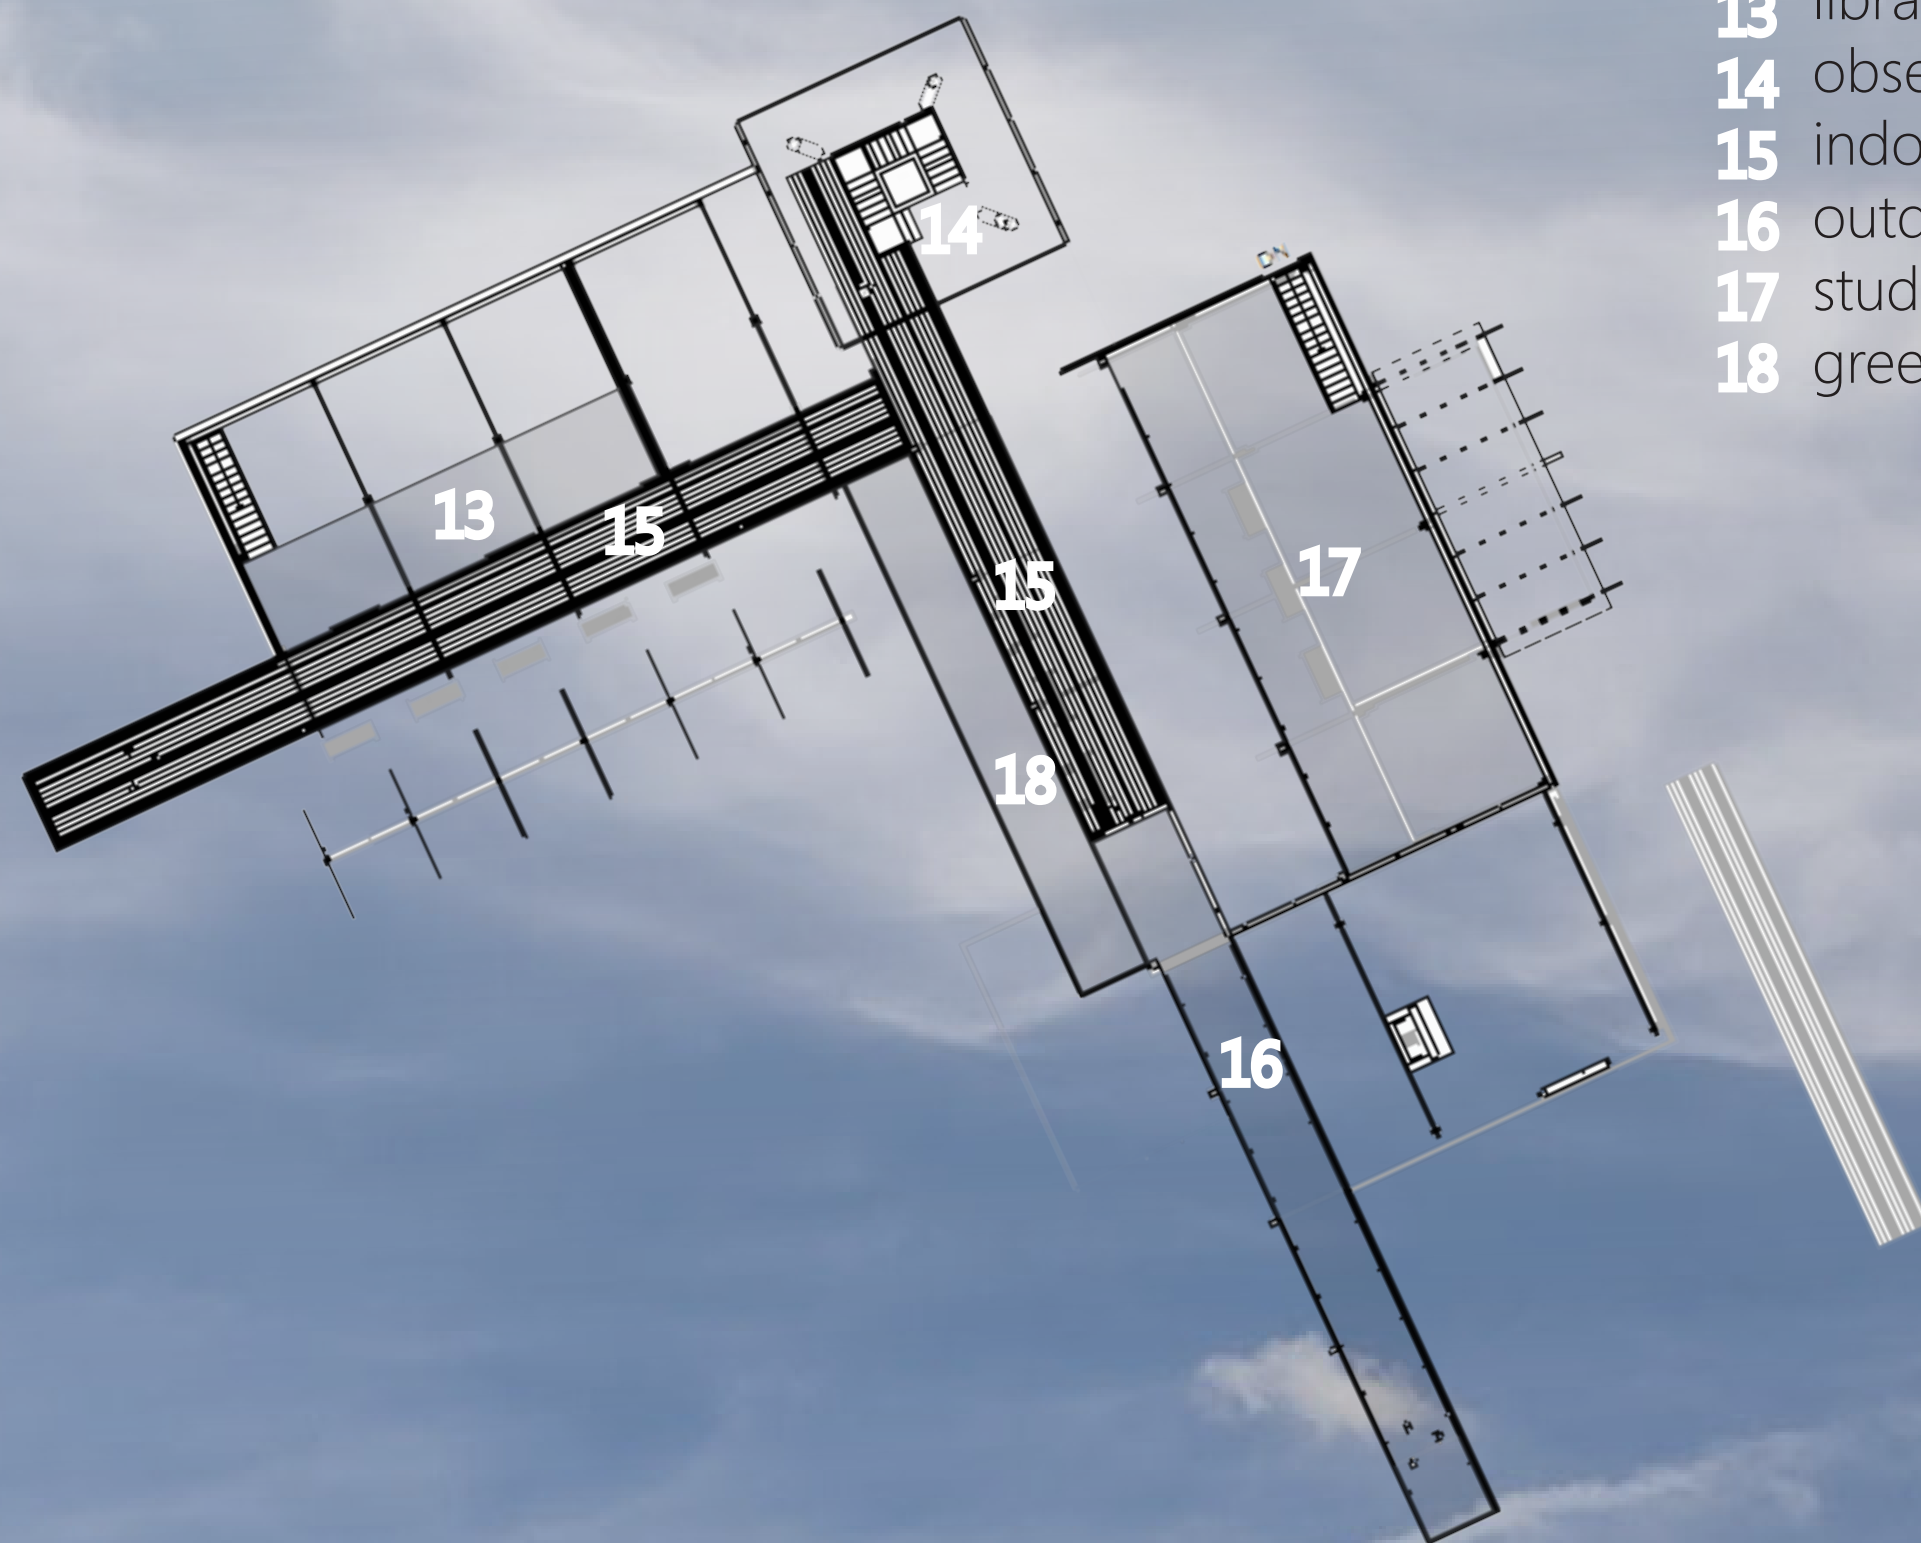

school of ecology

shane nies

- 1 observation tower
- 2 cafe/lounge
- 3 library
- 4 entry
- 5 water collection system
- 6 circulation
- 7 lab
- 8 mud/storage
- 9 bird viewing/observation
- 10 indoor gathering space
- 11 outdoor gathering space
- 12 dock

- 13 library loft
- 14 observation tower
- 15 indoor catwalk
- 16 outdoor catwalk
- 17 studio
- 18 green roof

2

3

4

1

- 1 observation tower
- 2 cafe/lounge
- 3 library
- 4 entry
- 5 water collection system
- 6 circulation
- 7 lab
- 8 mud/storage
- 9 bird viewing/observation
- 10 indoor gathering space
- 11 outdoor gathering space
- 12 dock

- 13** library loft
- 14** observation tower
- 15** indoor catwalk
- 16** outdoor catwalk
- 17** studio
- 18** green roof