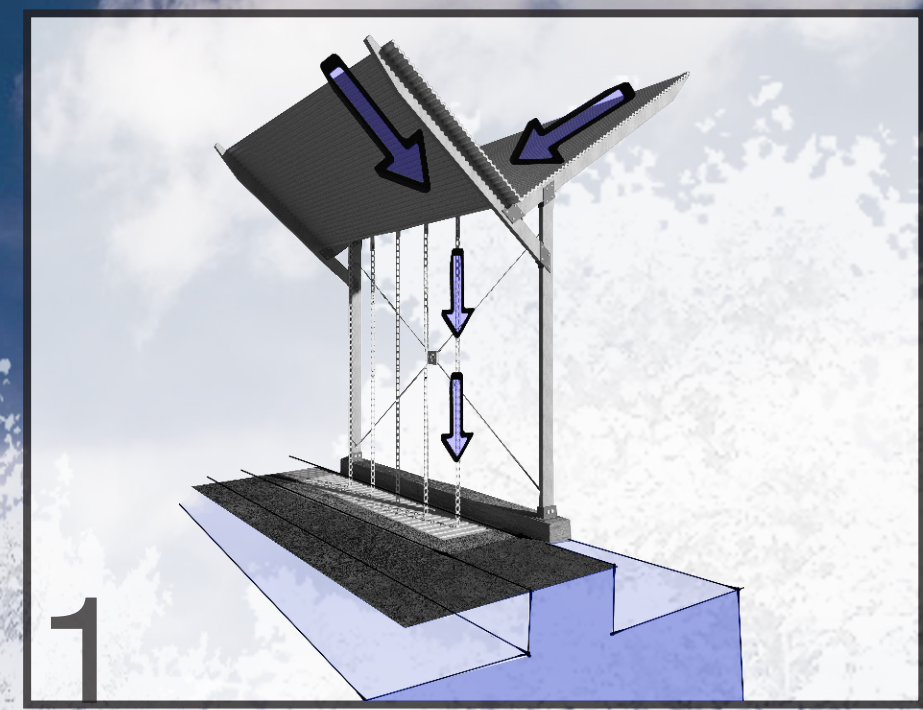

school of ecology

shane nies

- 1 observation tower
- 2 cafe/lounge
- 3 library
- 4 entry
- 5 water collection system
- 6 circulation
- 7 lab
- 8 mud/storage
- 9 bird viewing/observation
- 10 indoor gathering space
- 11 outdoor gathering space
- 12 dock

- 13 library loft
- 14 observation tower
- 15 indoor catwalk
- 16 outdoor catwalk
- 17 studio
- 18 green roof

2

3

4

1

- 1 observation tower
- 2 cafe/lounge
- 3 library
- 4 entry
- 5 water collection system
- 6 circulation
- 7 lab
- 8 mud/storage
- 9 bird viewing/observation
- 10 indoor gathering space
- 11 outdoor gathering space
- 12 dock

- 13** library loft
- 14** observation tower
- 15** indoor catwalk
- 16** outdoor catwalk
- 17** studio
- 18** green roof