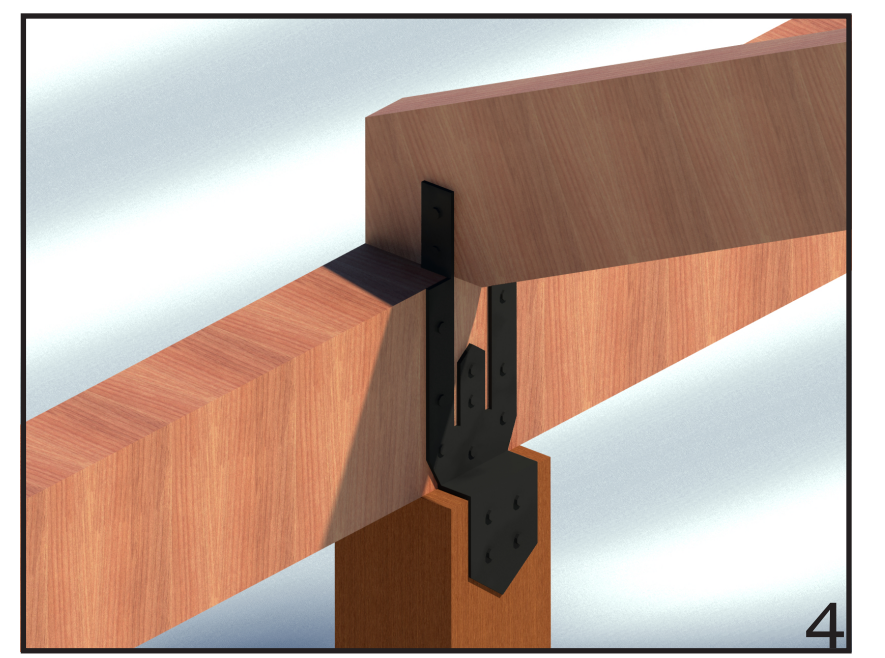

school of ecology

shane nies

- 1 observation tower
- 2 cafe/lounge
- 3 library
- 4 entry
- 5 water collection system
- 6 circulation
- 7 lab
- 8 mud/storage
- 9 bird viewing/observation
- 10 indoor gathering space
- 11 outdoor gathering space
- 12 dock

- 13 library loft
- 14 observation tower
- 15 indoor catwalk
- 16 outdoor catwalk
- 17 studio
- 18 green roof

2

3

4

1

- 1 observation tower
- 2 cafe/lounge
- 3 library
- 4 entry
- 5 water collection system
- 6 circulation
- 7 lab
- 8 mud/storage
- 9 bird viewing/observation
- 10 indoor gathering space
- 11 outdoor gathering space
- 12 dock