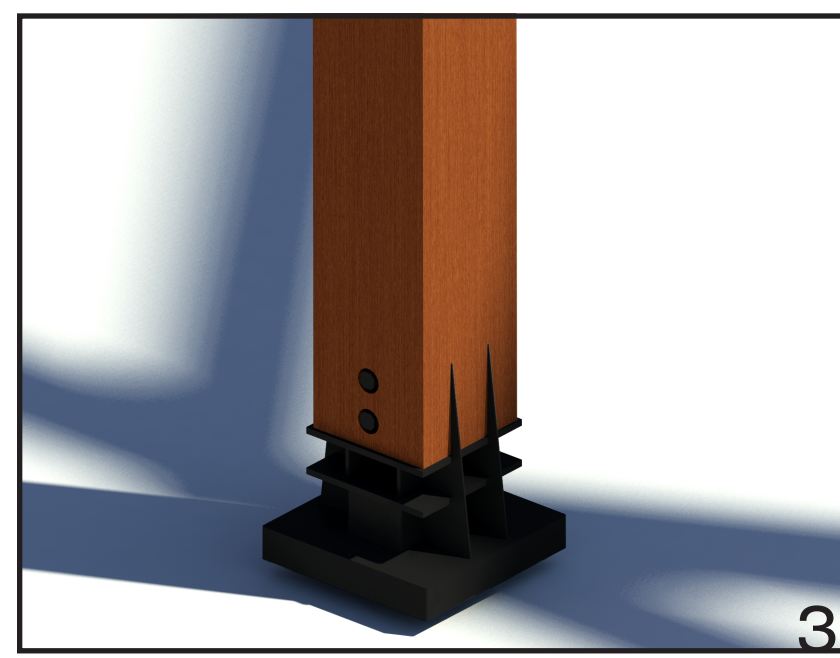

school of ecology

shane nies

- 1 observation tower
- 2 cafe/lounge
- 3 library
- 4 entry
- 5 water collection system
- 6 circulation
- 7 lab
- 8 mud/storage
- 9 bird viewing/observation
- 10 indoor gathering space
- 11 outdoor gathering space
- 12 dock

- 13 library loft
- 14 observation tower
- 15 indoor catwalk
- 16 outdoor catwalk
- 17 studio
- 18 green roof

2

3

4

1

- 1 observation tower
- 2 cafe/lounge
- 3 library
- 4 entry
- 5 water collection system
- 6 circulation
- 7 lab
- 8 mud/storage
- 9 bird viewing/observation
- 10 indoor gathering space
- 11 outdoor gathering space
- 12 dock