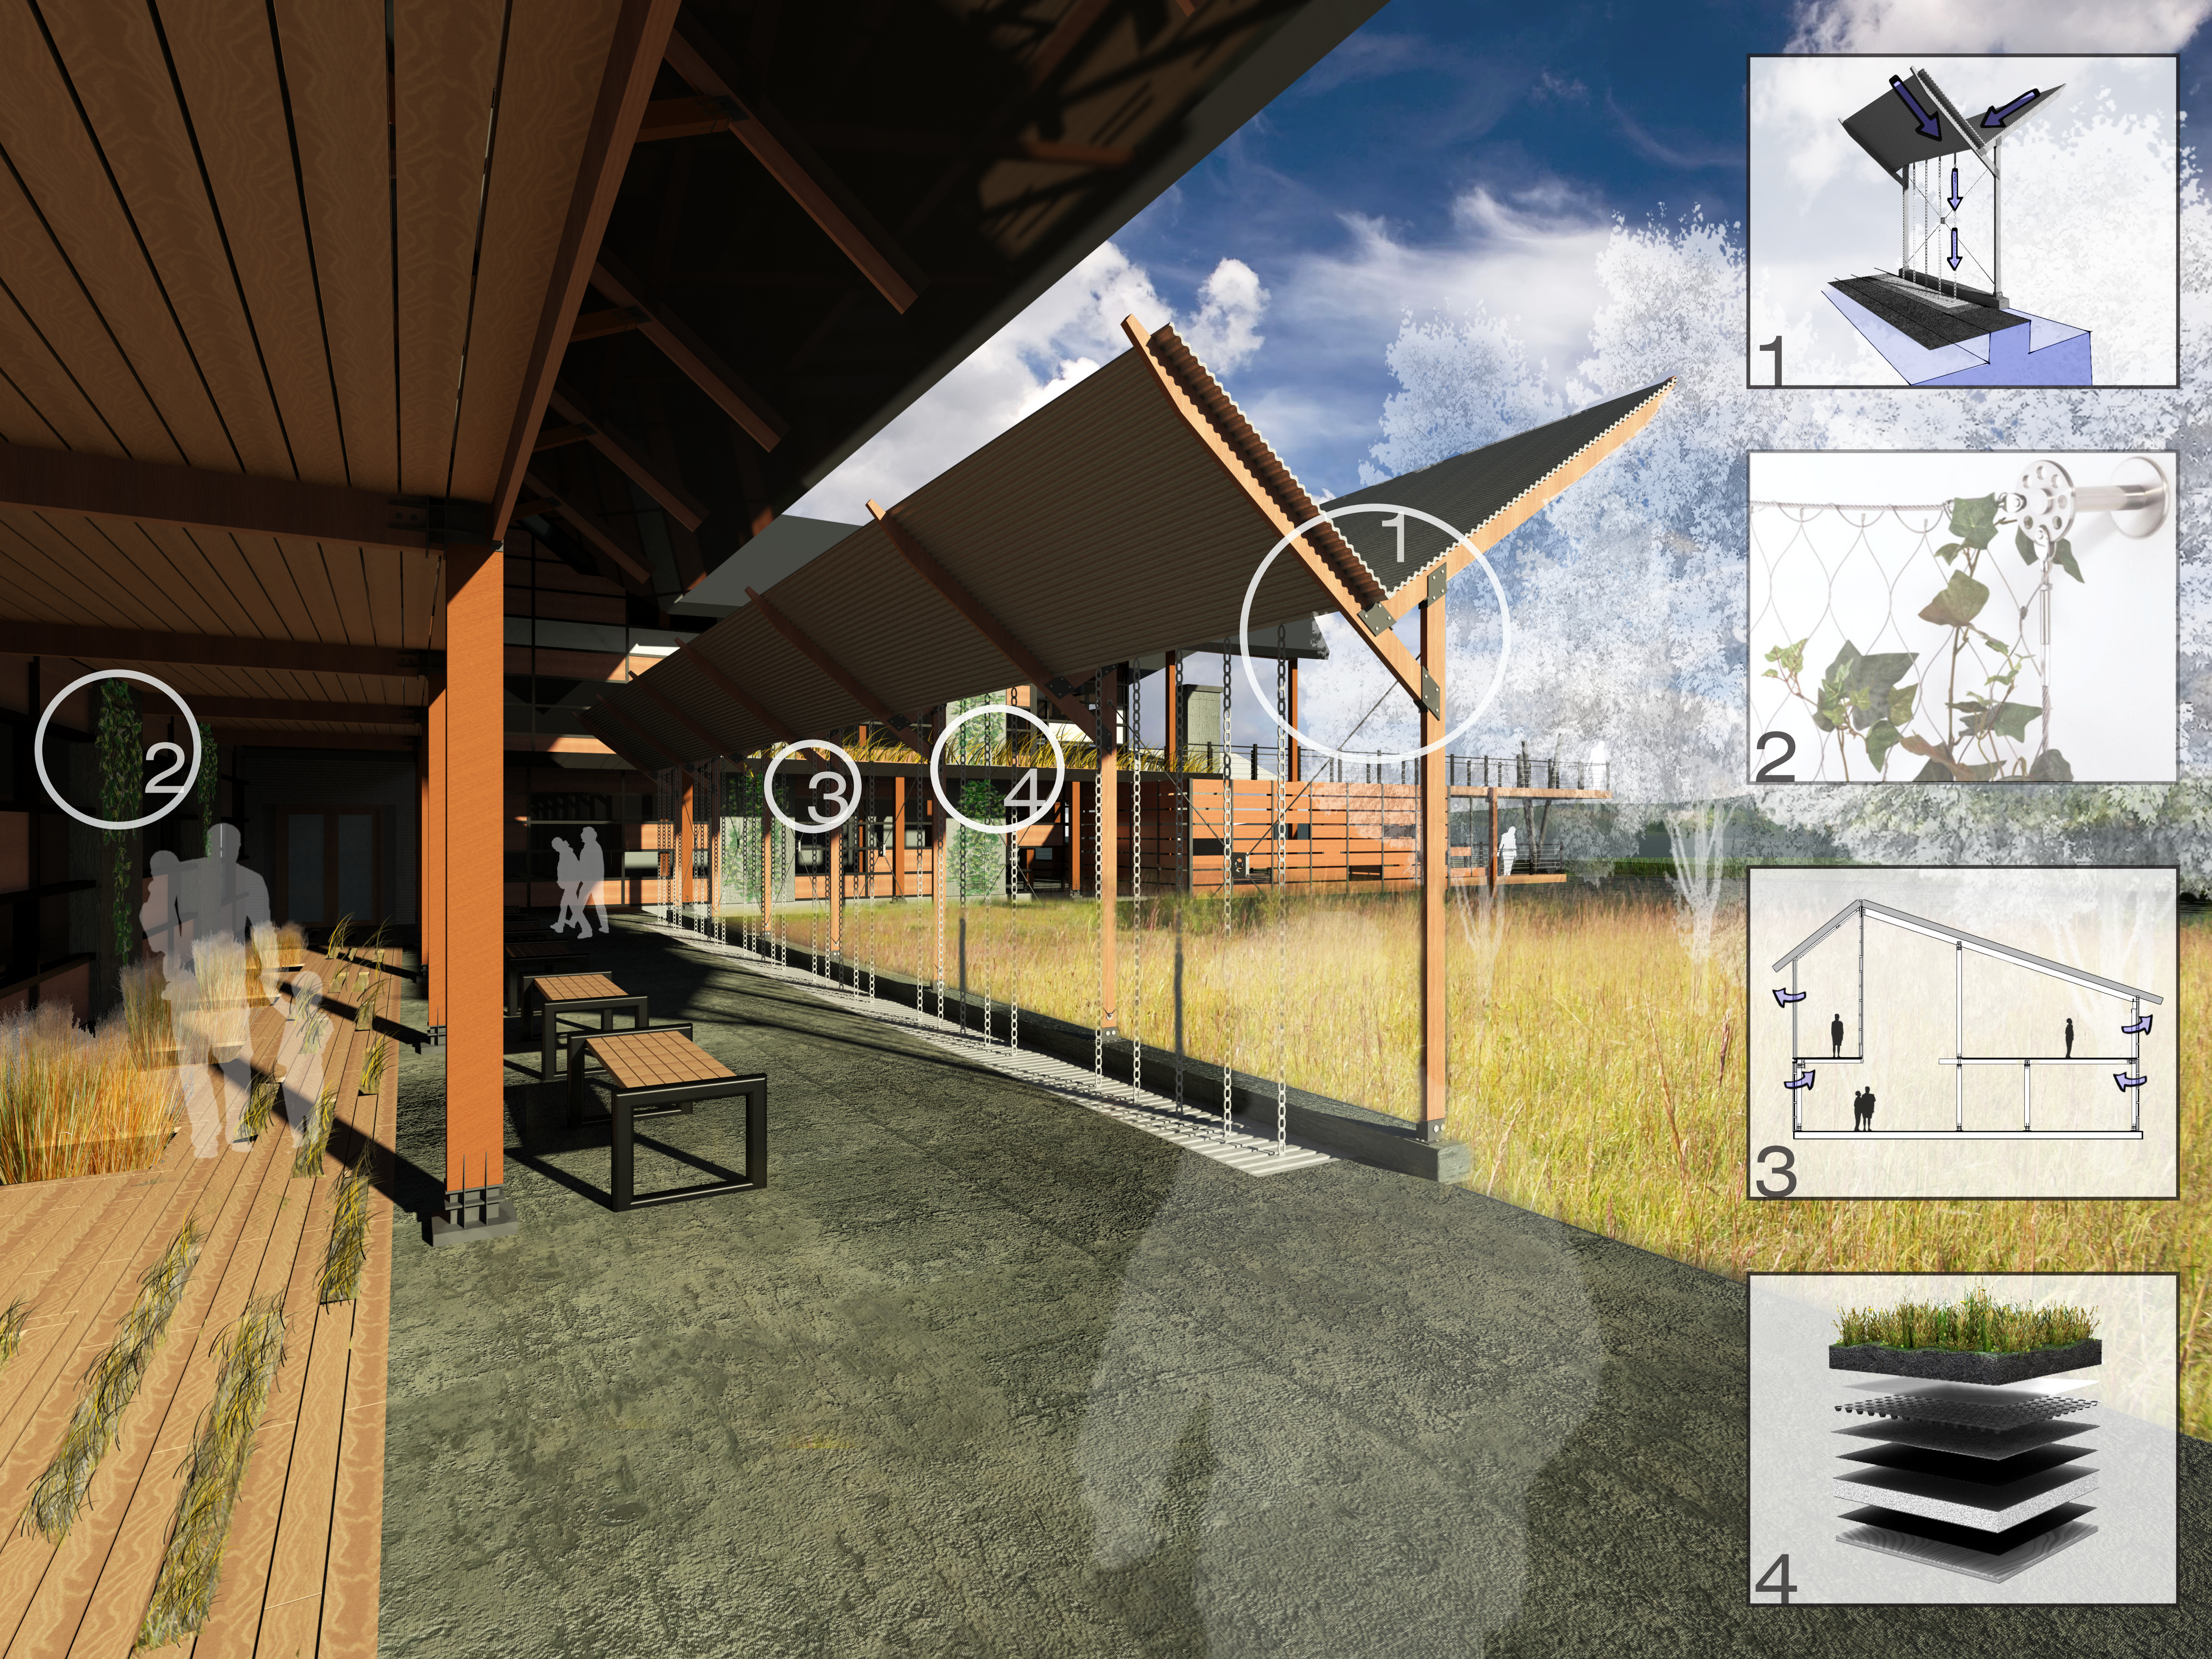

school of ecology

shane nies

- 1 observation tower
- 2 cafe/lounge
- 3 library
- 4 entry
- 5 water collection system
- 6 circulation
- 7 lab
- 8 mud/storage
- 9 bird viewing/observation
- 10 indoor gathering space
- 11 outdoor gathering space
- 12 dock

- 13 library loft
- 14 observation tower
- 15 indoor catwalk
- 16 outdoor catwalk
- 17 studio
- 18 green roof

2

3

4

1

- 1 observation tower
- 2 cafe/lounge
- 3 library
- 4 entry
- 5 water collection system
- 6 circulation
- 7 lab
- 8 mud/storage
- 9 bird viewing/observation
- 10 indoor gathering space
- 11 outdoor gathering space
- 12 dock

- 13** library loft
- 14** observation tower
- 15** indoor catwalk
- 16** outdoor catwalk
- 17** studio
- 18** green roof