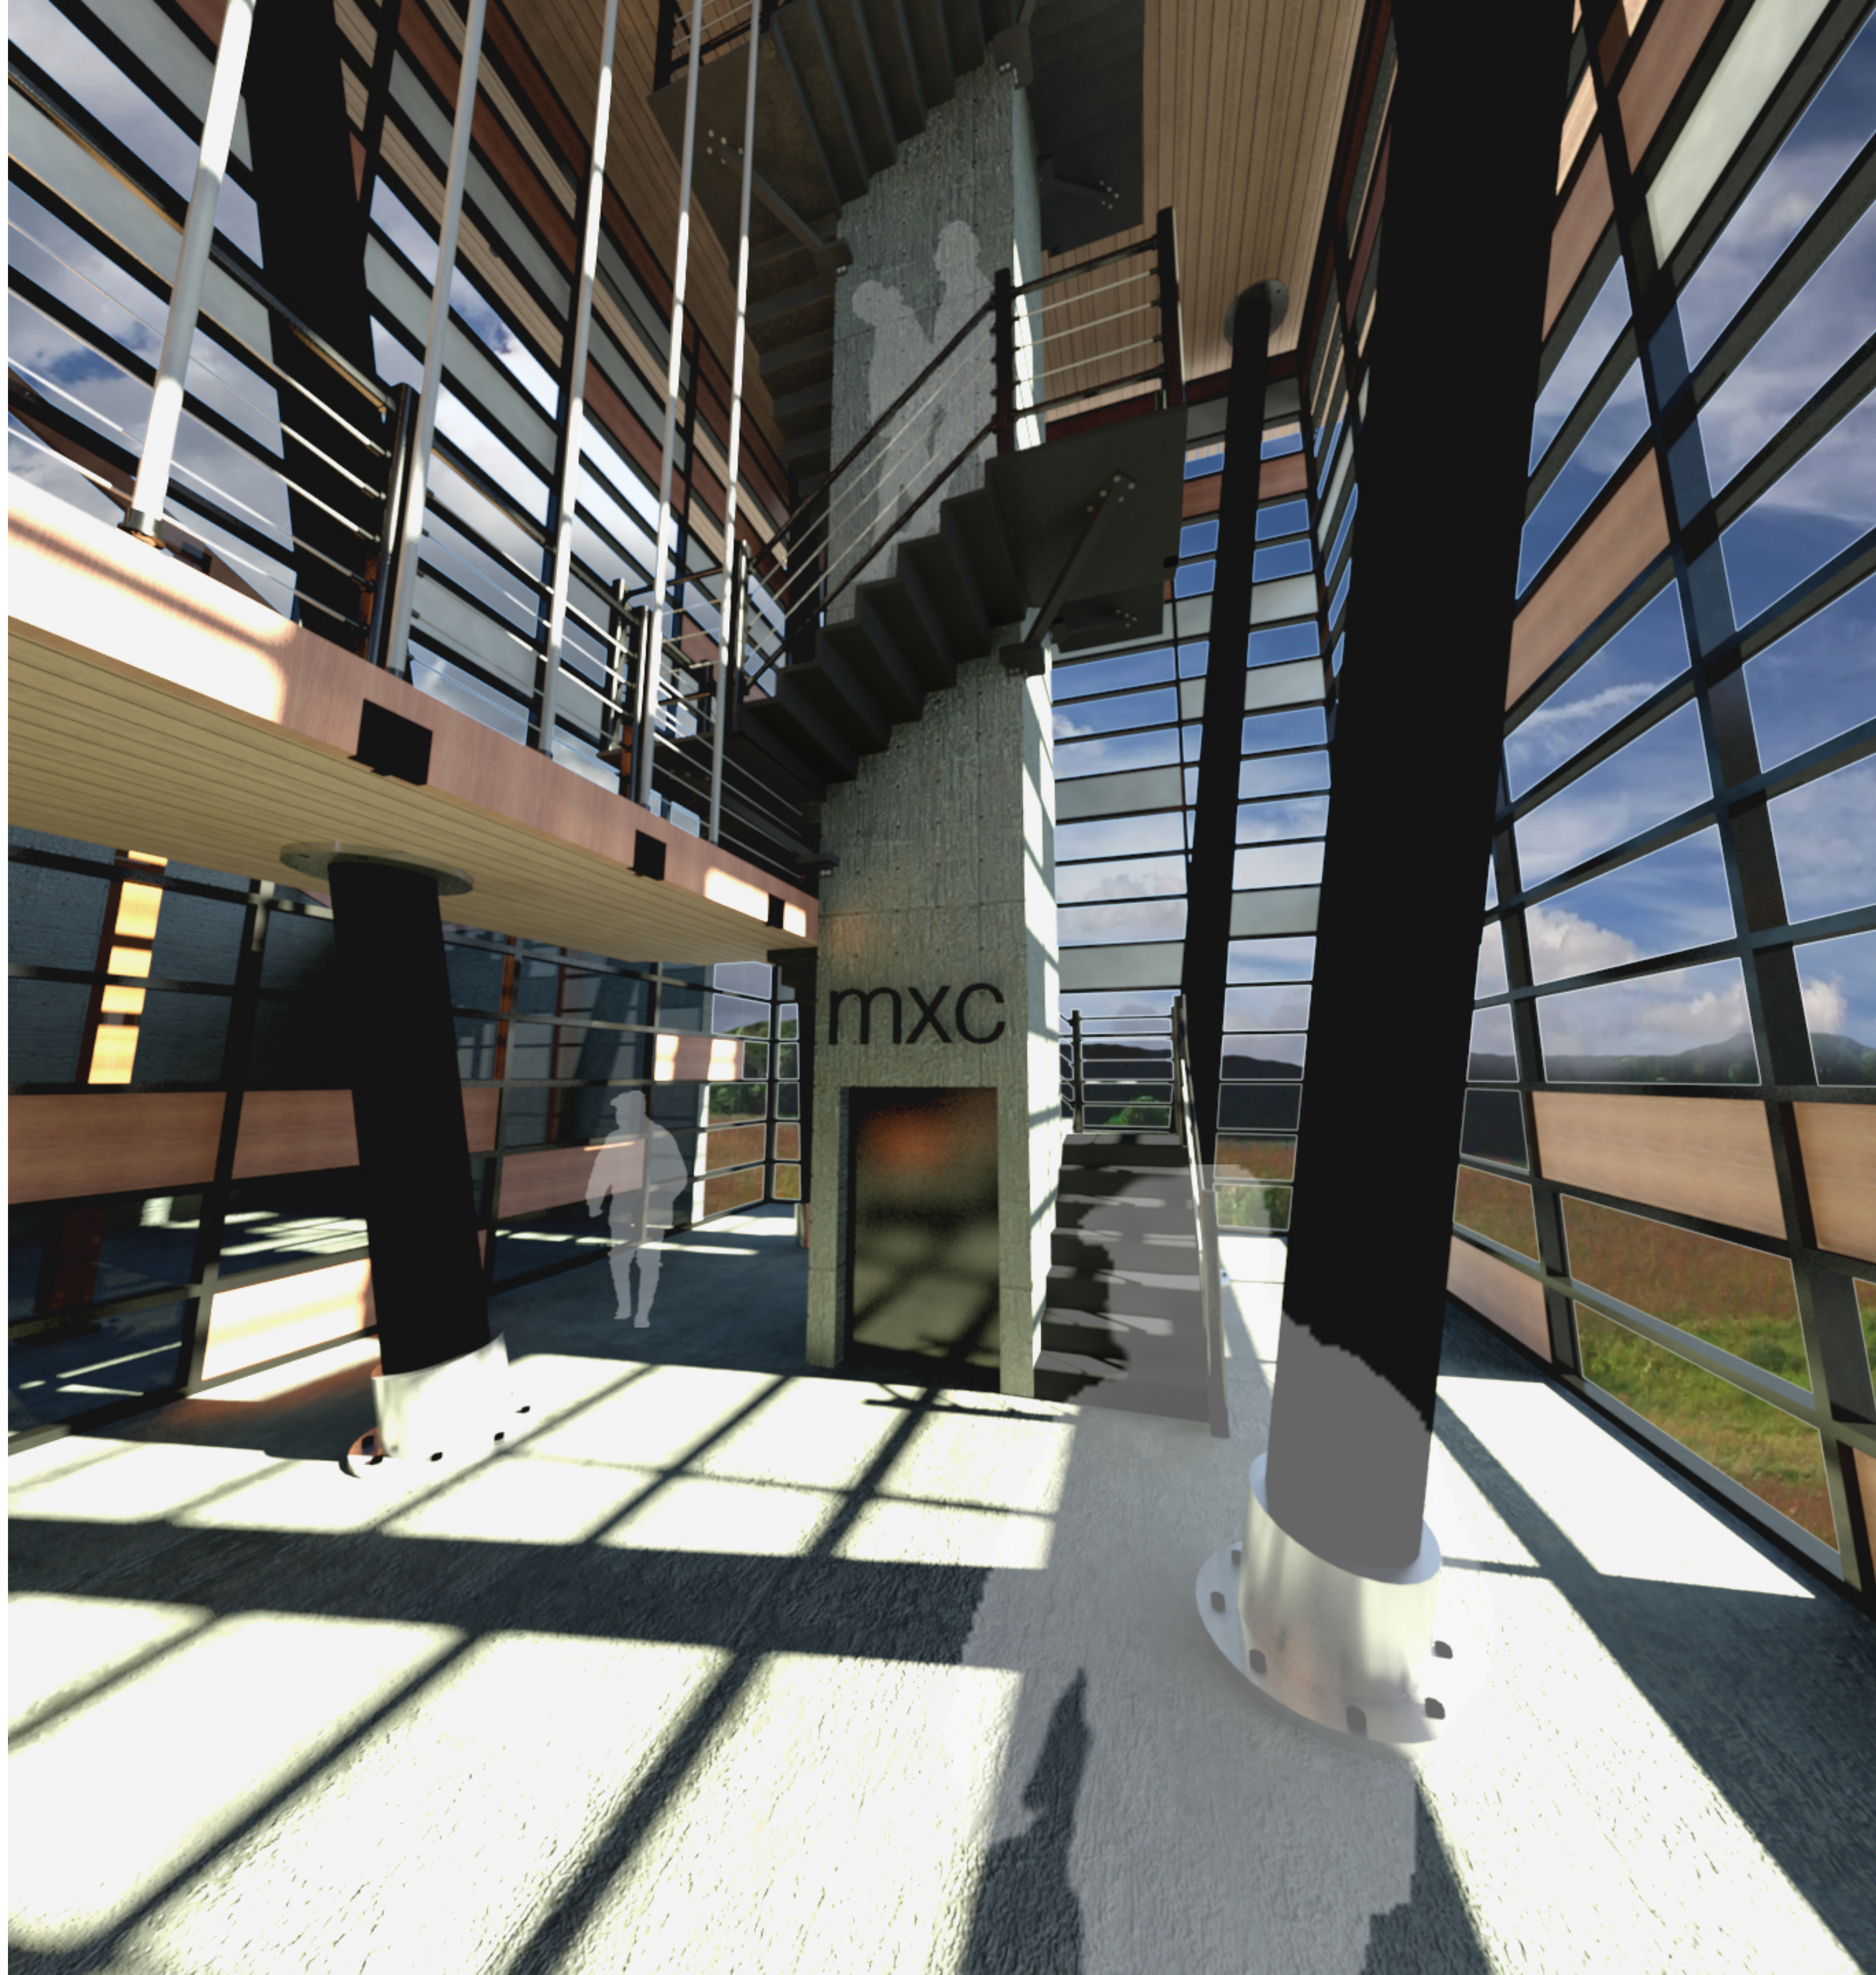

school of ecology

shane nies

- 1 observation tower
- 2 cafe/lounge
- 3 library
- 4 entry
- 5 water collection system
- 6 circulation
- 7 lab
- 8 mud/storage
- 9 bird viewing/observation
- 10 indoor gathering space
- 11 outdoor gathering space
- 12 dock

- 13 library loft
- 14 observation tower
- 15 indoor catwalk
- 16 outdoor catwalk
- 17 studio
- 18 green roof

2

3

4

1

- 1 observation tower
- 2 cafe/lounge
- 3 library
- 4 entry
- 5 water collection system
- 6 circulation
- 7 lab
- 8 mud/storage
- 9 bird viewing/observation
- 10 indoor gathering space
- 11 outdoor gathering space
- 12 dock

- 13** library loft
- 14** observation tower
- 15** indoor catwalk
- 16** outdoor catwalk
- 17** studio
- 18** green roof