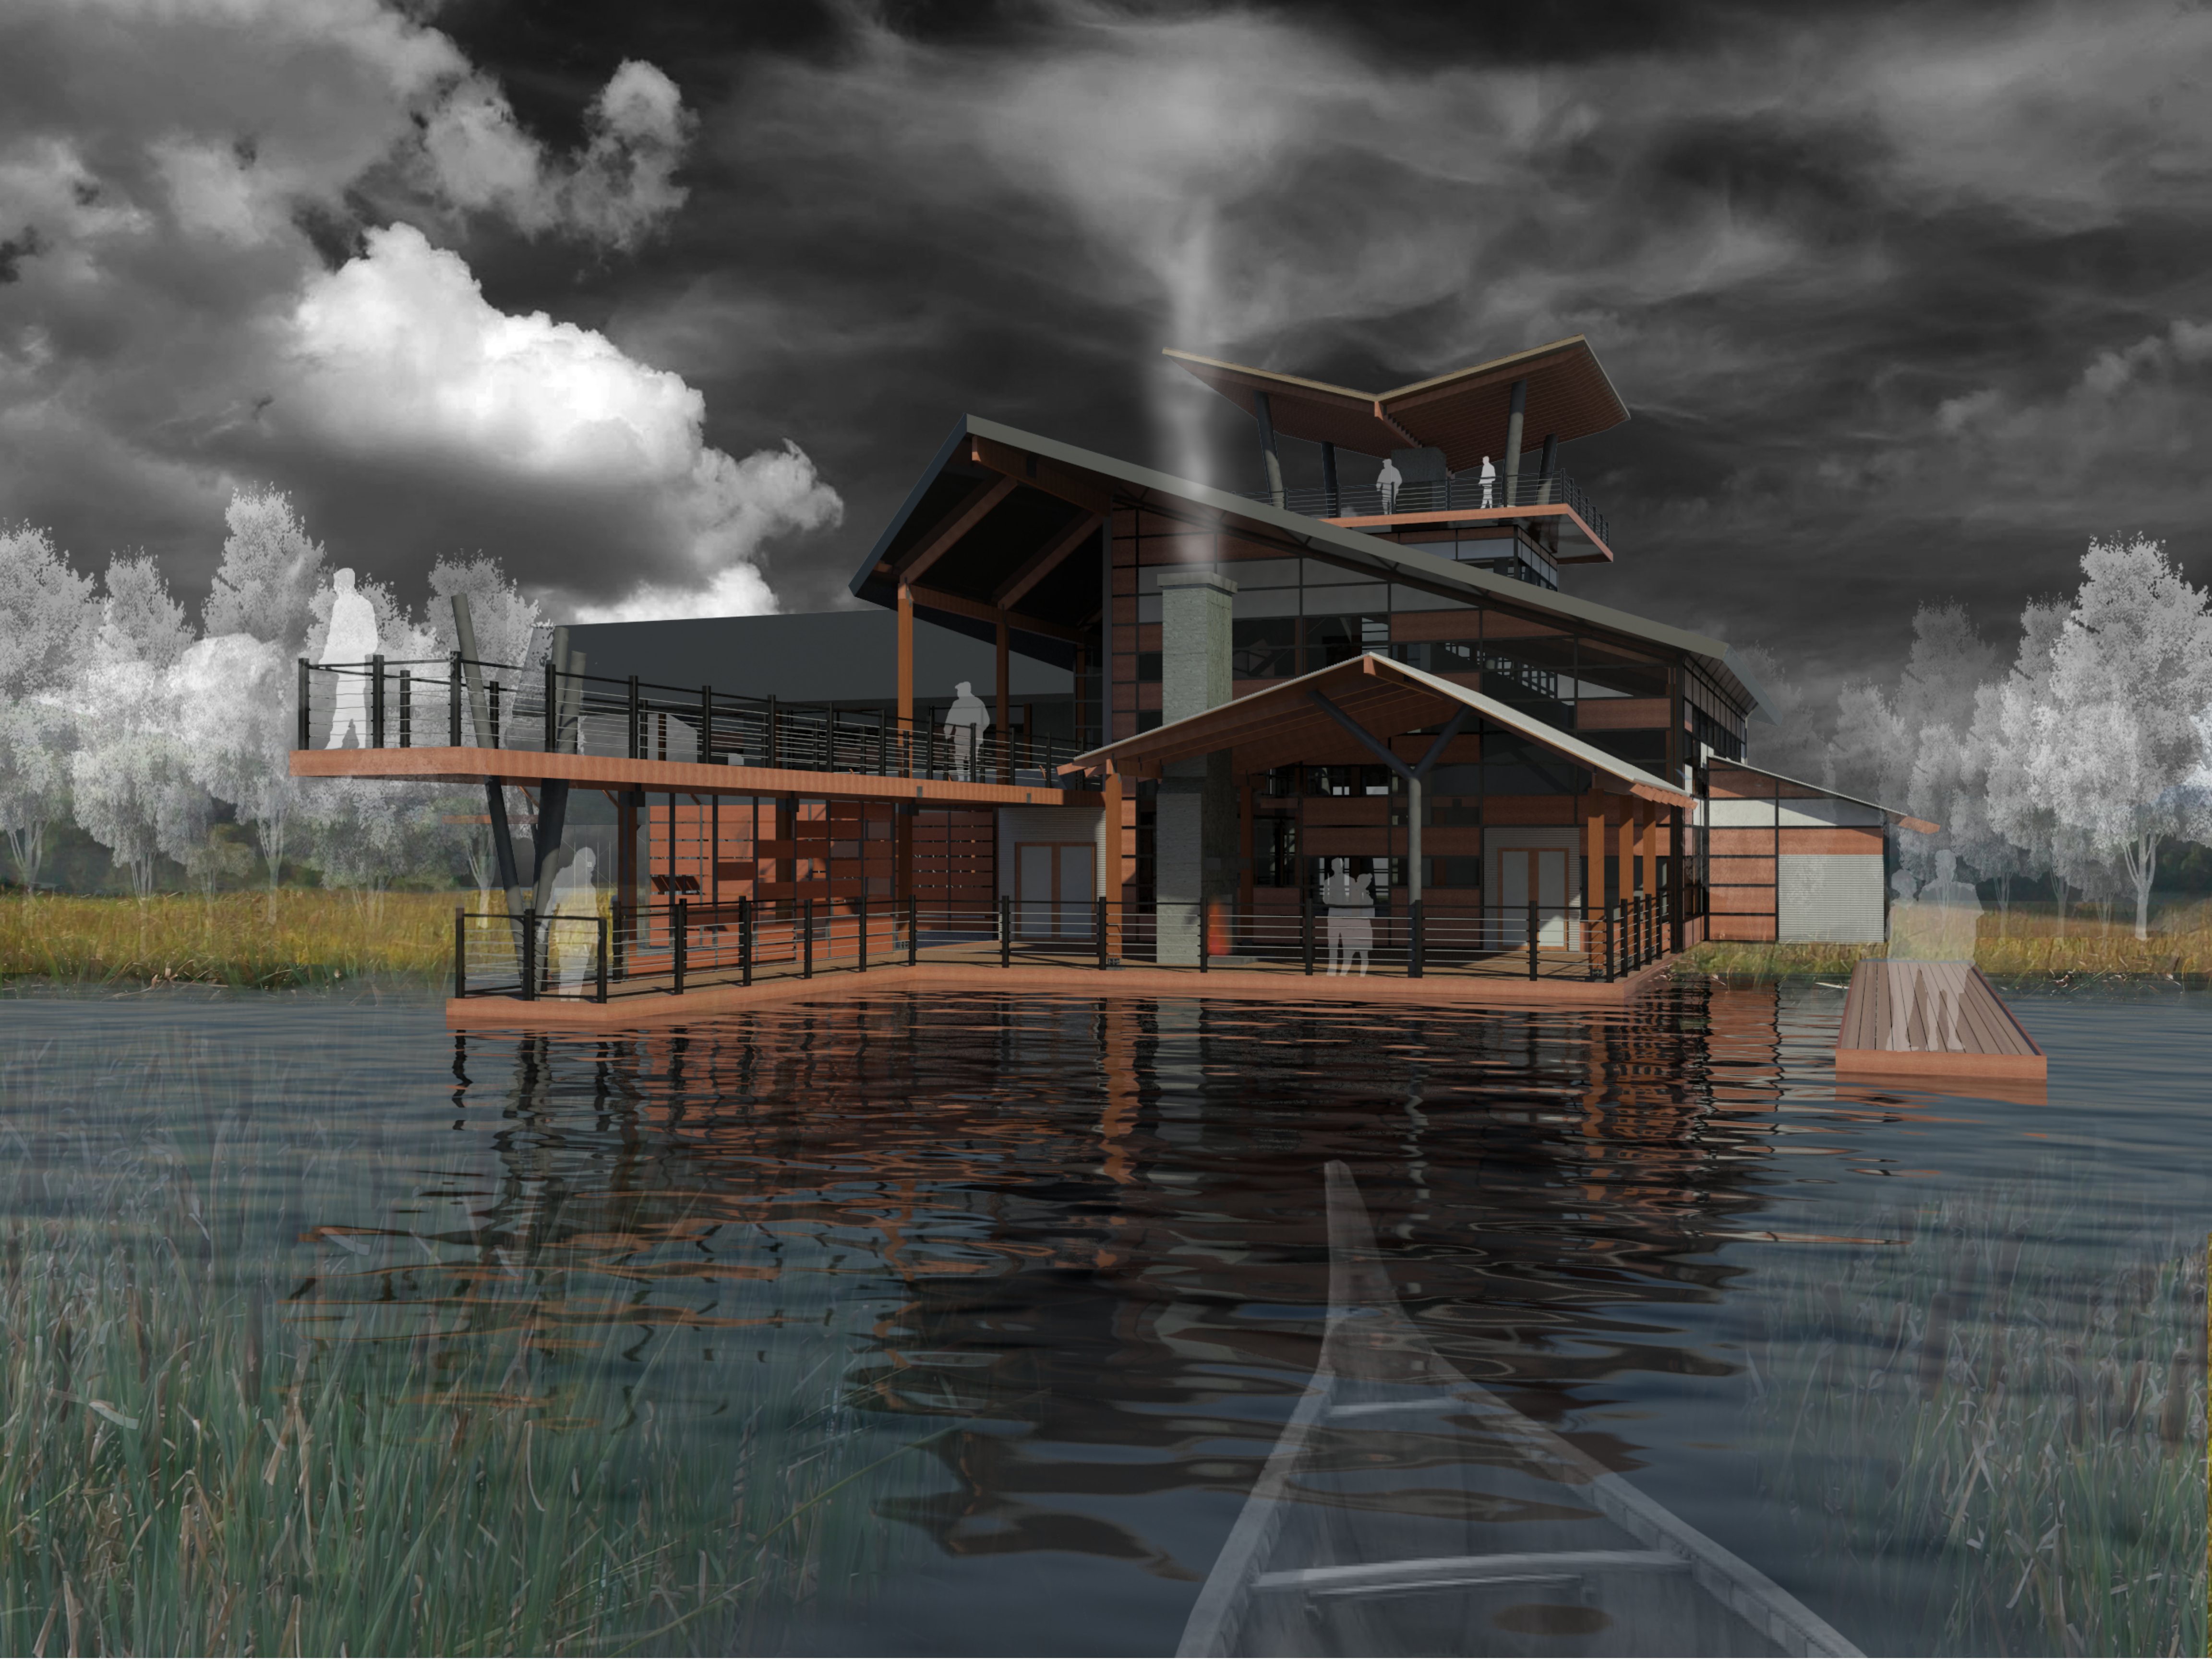

school of ecology

shane nies

- 1 observation tower
- 2 cafe/lounge
- 3 library
- 4 entry
- 5 water collection system
- 6 circulation
- 7 lab
- 8 mud/storage
- 9 bird viewing/observation
- 10 indoor gathering space
- 11 outdoor gathering space
- 12 dock

- 13 library loft
- 14 observation tower
- 15 indoor catwalk
- 16 outdoor catwalk
- 17 studio
- 18 green roof

2

3

4

1

- 1 observation tower
- 2 cafe/lounge
- 3 library
- 4 entry
- 5 water collection system
- 6 circulation
- 7 lab
- 8 mud/storage
- 9 bird viewing/observation
- 10 indoor gathering space
- 11 outdoor gathering space
- 12 dock

- 13** library loft
- 14** observation tower
- 15** indoor catwalk
- 16** outdoor catwalk
- 17** studio
- 18** green roof