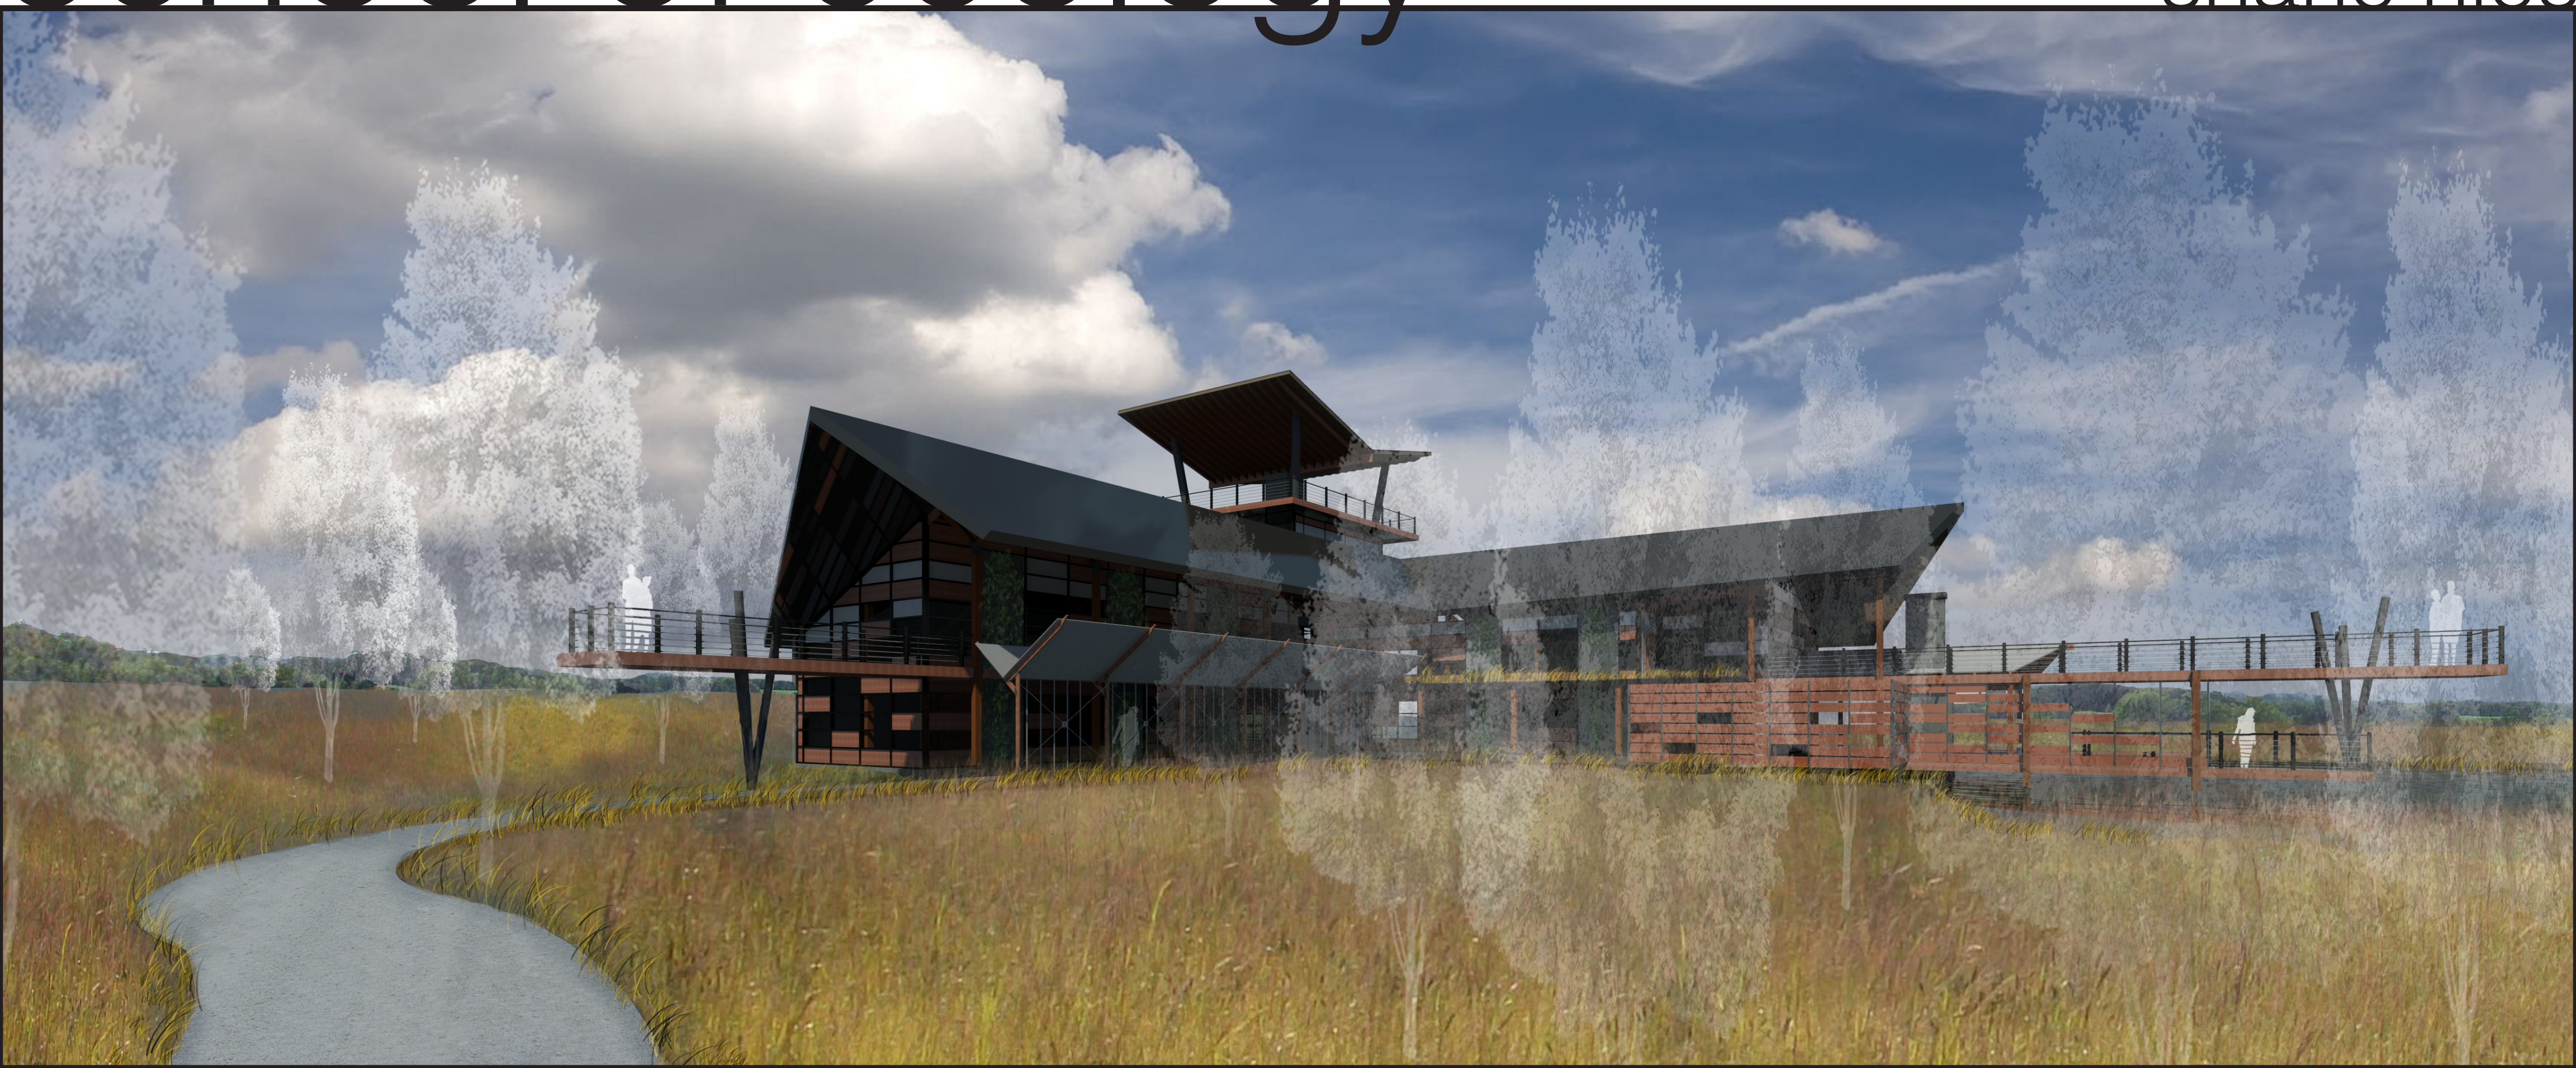

school of ecology

shane nies

- 1 observation tower
- 2 cafe/lounge
- 3 library
- 4 entry
- 5 water collection system
- 6 circulation
- 7 lab
- 8 mud/storage
- 9 bird viewing/observation
- 10 indoor gathering space
- 11 outdoor gathering space
- 12 dock

- 13 library loft
- 14 observation tower
- 15 indoor catwalk
- 16 outdoor catwalk
- 17 studio
- 18 green roof

2

3

4

1

- 1 observation tower
- 2 cafe/lounge
- 3 library
- 4 entry
- 5 water collection system
- 6 circulation
- 7 lab
- 8 mud/storage
- 9 bird viewing/observation
- 10 indoor gathering space
- 11 outdoor gathering space
- 12 dock

- 13** library loft
- 14** observation tower
- 15** indoor catwalk
- 16** outdoor catwalk
- 17** studio
- 18** green roof