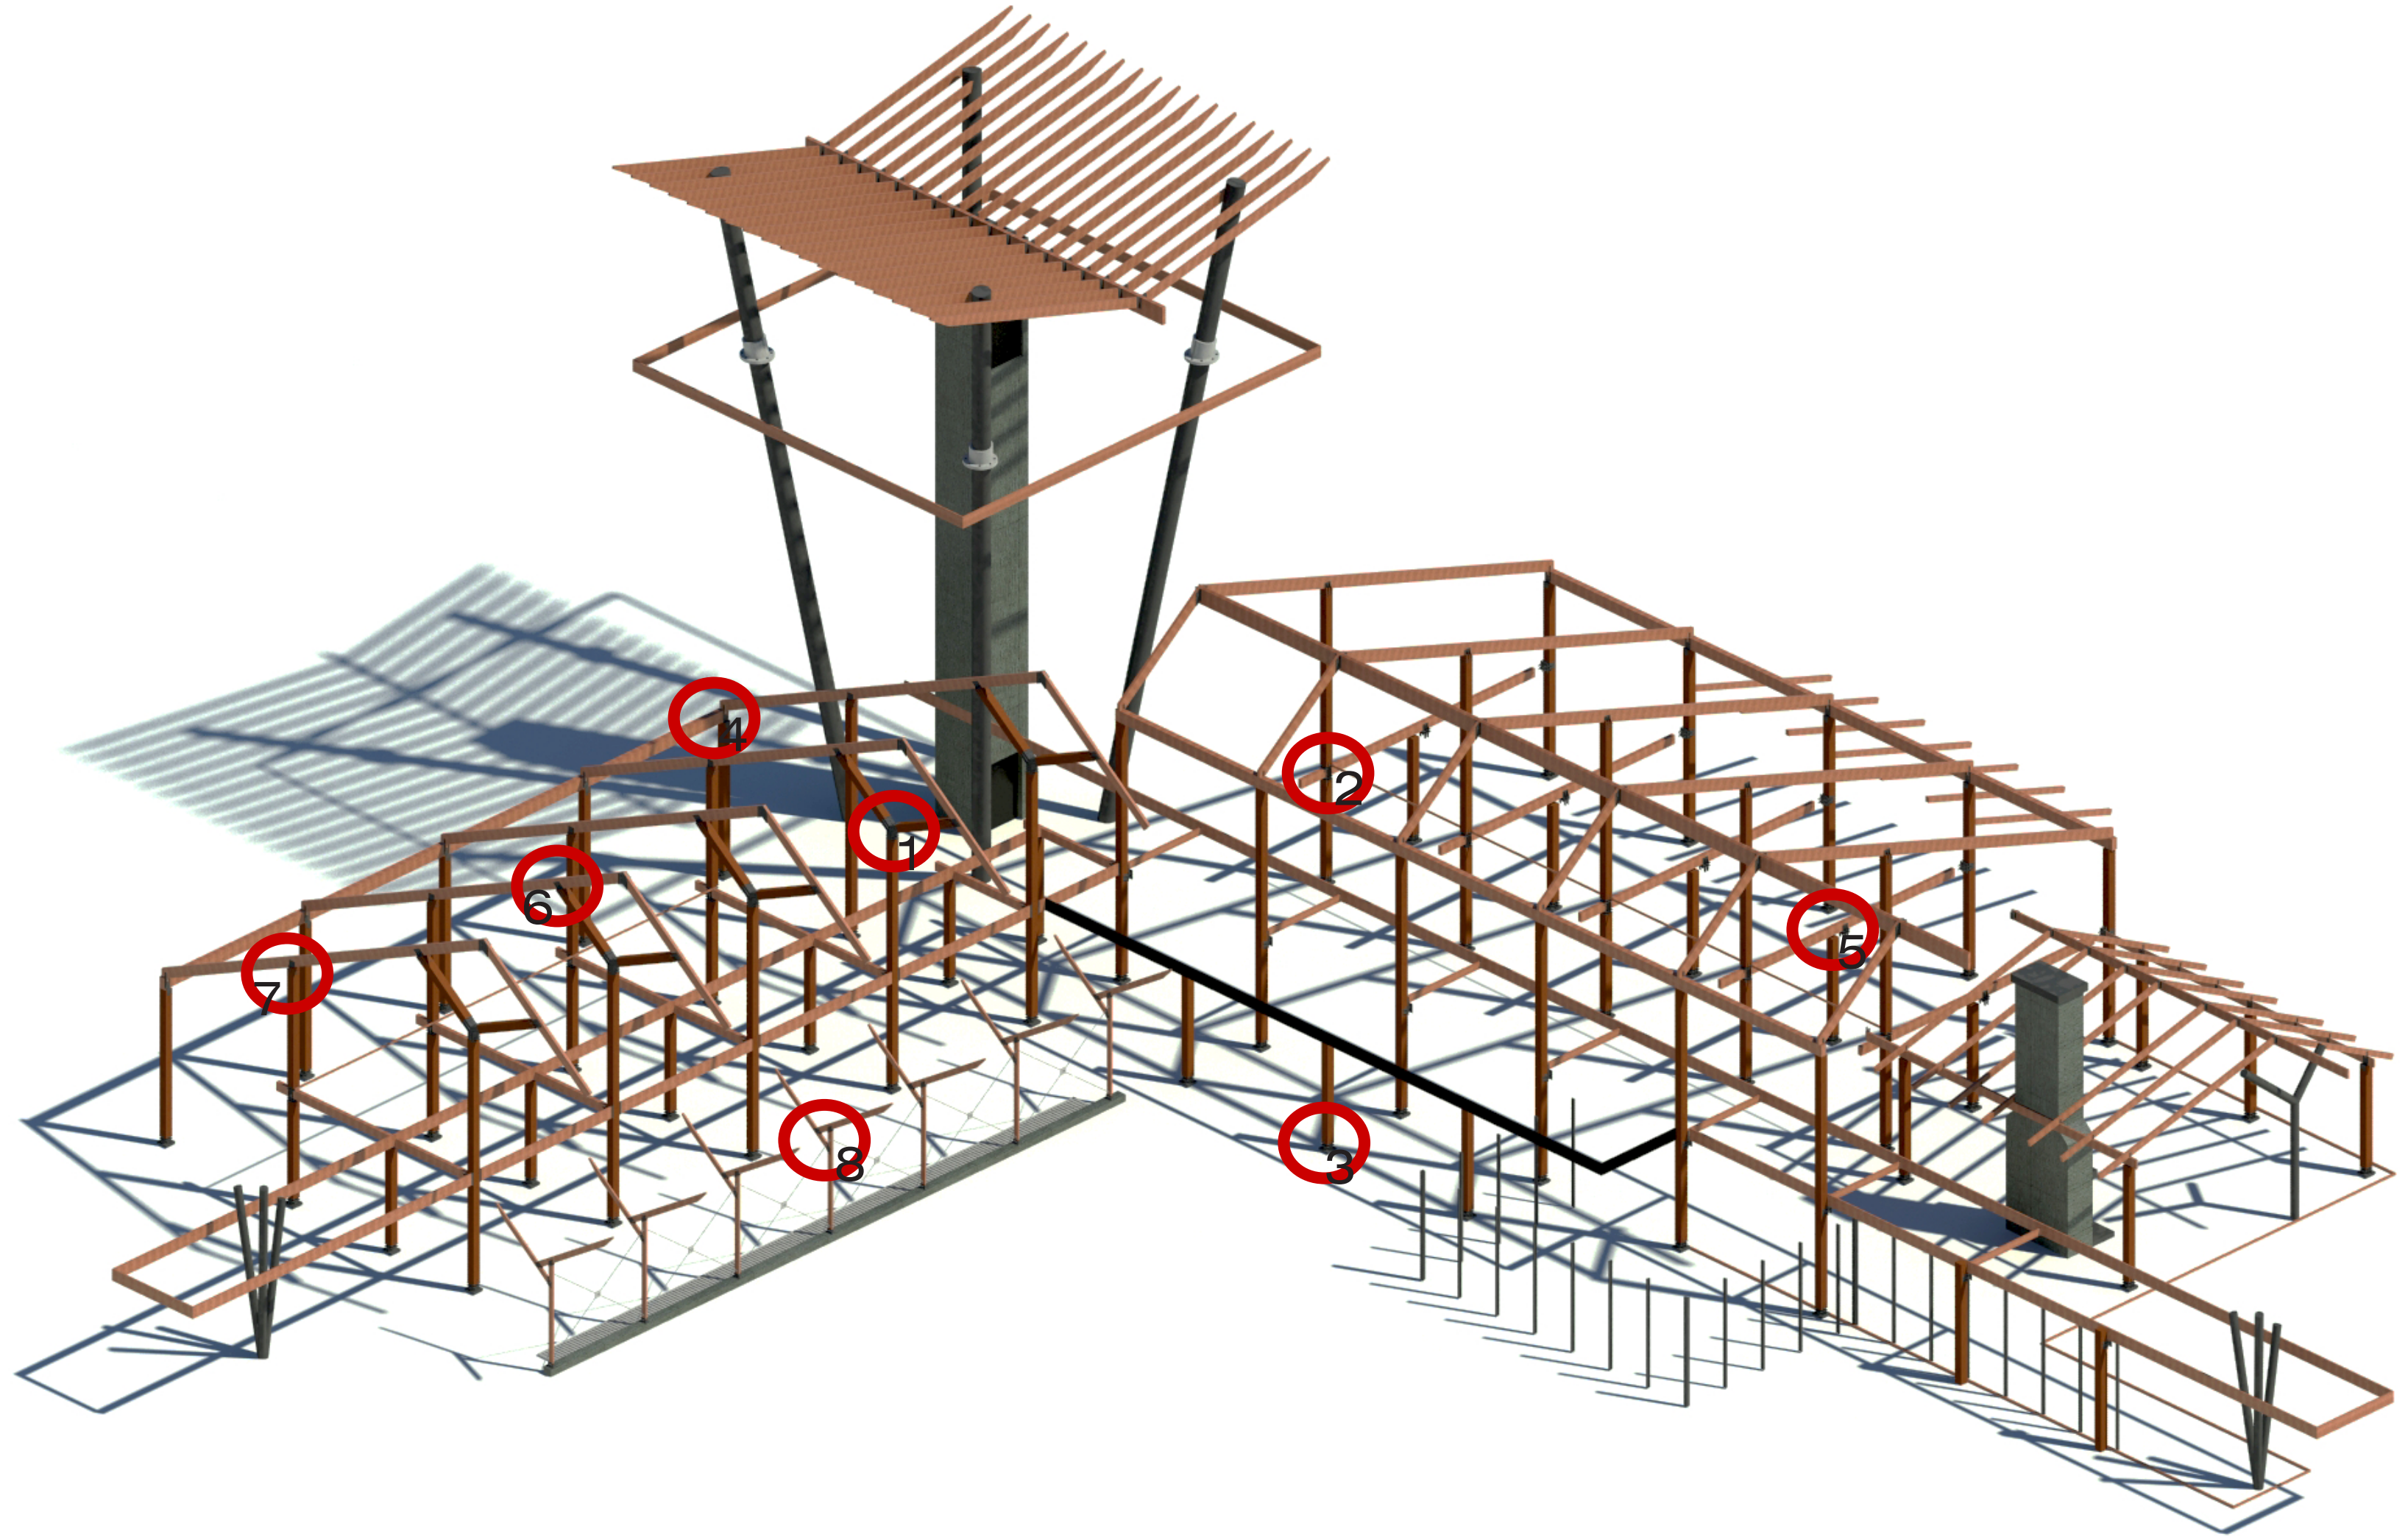

school of ecology

shane nies

- 1 observation tower
- 2 cafe/lounge
- 3 library
- 4 entry
- 5 water collection system
- 6 circulation
- 7 lab
- 8 mud/storage
- 9 bird viewing/observation
- 10 indoor gathering space
- 11 outdoor gathering space
- 12 dock

- 13 library loft
- 14 observation tower
- 15 indoor catwalk
- 16 outdoor catwalk
- 17 studio
- 18 green roof

2

3

4

1

- 1 observation tower
- 2 cafe/lounge
- 3 library
- 4 entry
- 5 water collection system
- 6 circulation
- 7 lab
- 8 mud/storage
- 9 bird viewing/observation
- 10 indoor gathering space
- 11 outdoor gathering space
- 12 dock

- 13** library loft
- 14** observation tower
- 15** indoor catwalk
- 16** outdoor catwalk
- 17** studio
- 18** green roof