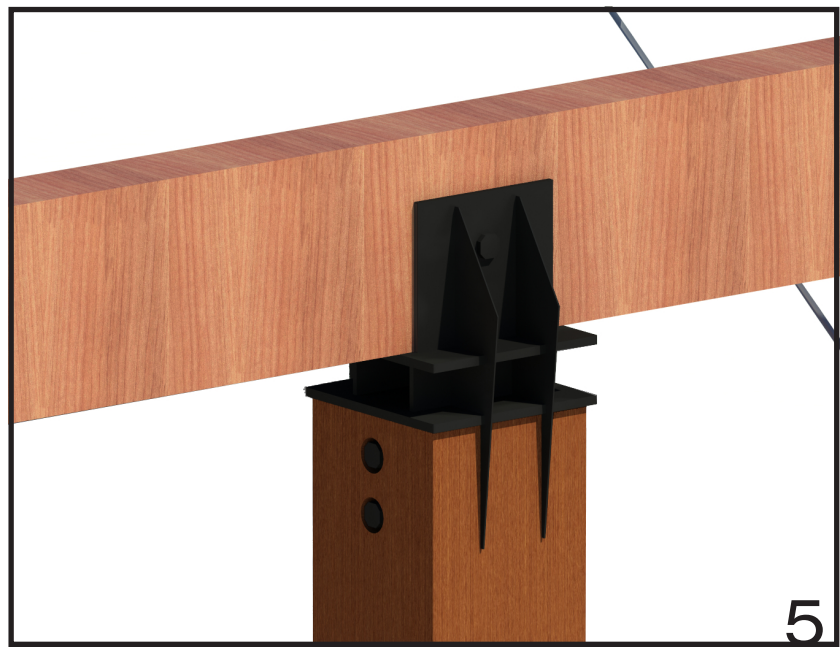

school of ecology

shane nies

- 1 observation tower
- 2 cafe/lounge
- 3 library
- 4 entry
- 5 water collection system
- 6 circulation
- 7 lab
- 8 mud/storage
- 9 bird viewing/observation
- 10 indoor gathering space
- 11 outdoor gathering space
- 12 dock

- 13 library loft
- 14 observation tower
- 15 indoor catwalk
- 16 outdoor catwalk
- 17 studio
- 18 green roof

2

3

4

1

- 1 observation tower
- 2 cafe/lounge
- 3 library
- 4 entry
- 5 water collection system
- 6 circulation
- 7 lab
- 8 mud/storage
- 9 bird viewing/observation
- 10 indoor gathering space
- 11 outdoor gathering space
- 12 dock