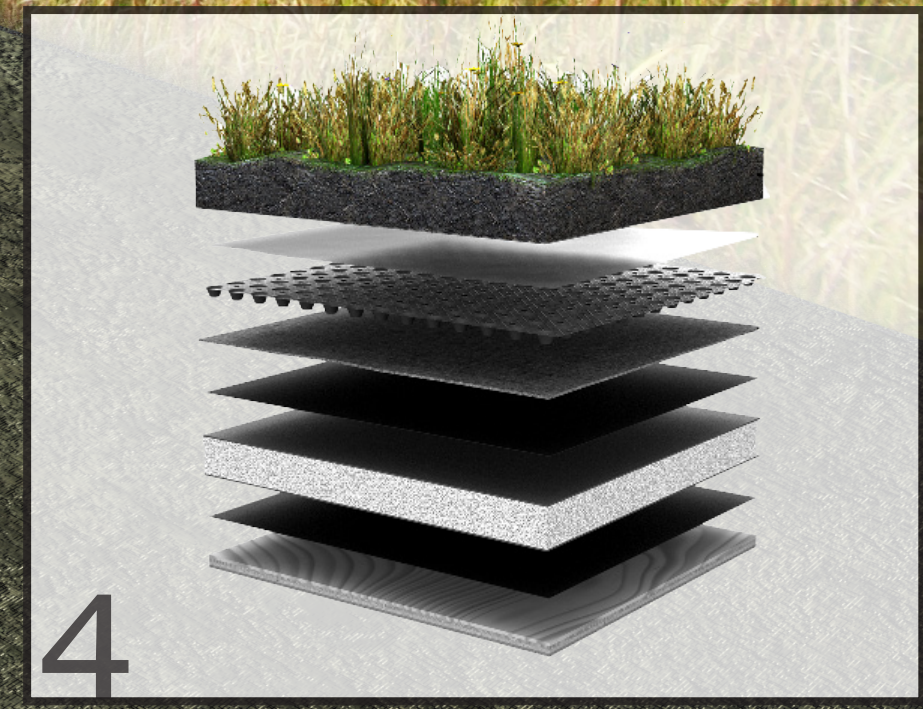

school of ecology

shane nies

- 1 observation tower
- 2 cafe/lounge
- 3 library
- 4 entry
- 5 water collection system
- 6 circulation
- 7 lab
- 8 mud/storage
- 9 bird viewing/observation
- 10 indoor gathering space
- 11 outdoor gathering space
- 12 dock

- 13 library loft
- 14 observation tower
- 15 indoor catwalk
- 16 outdoor catwalk
- 17 studio
- 18 green roof

2

3

4

1

- 1 observation tower
- 2 cafe/lounge
- 3 library
- 4 entry
- 5 water collection system
- 6 circulation
- 7 lab
- 8 mud/storage
- 9 bird viewing/observation
- 10 indoor gathering space
- 11 outdoor gathering space
- 12 dock

- 13** library loft
- 14** observation tower
- 15** indoor catwalk
- 16** outdoor catwalk
- 17** studio
- 18** green roof