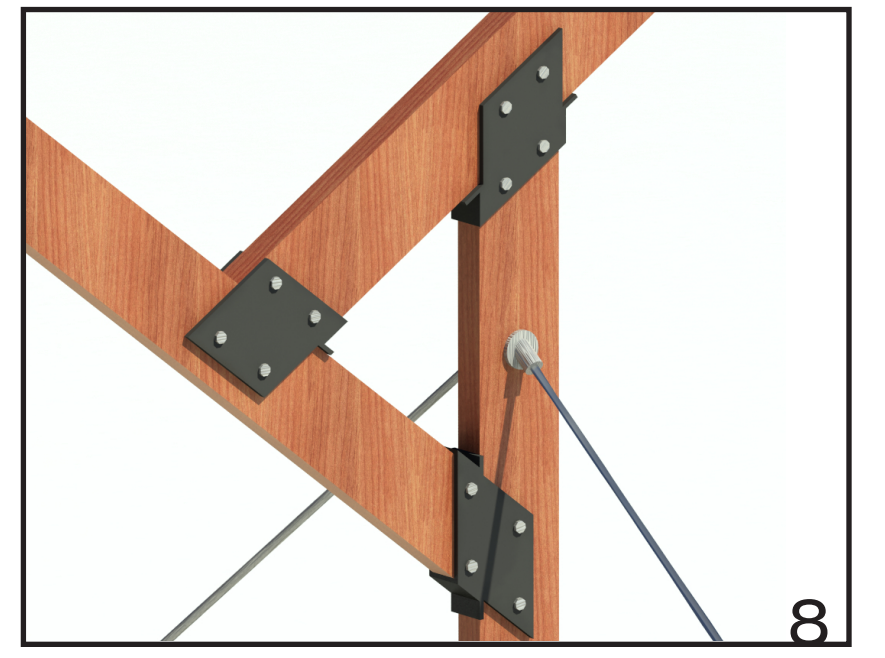

school of ecology

shane nies

- 1 observation tower
- 2 cafe/lounge
- 3 library
- 4 entry
- 5 water collection system
- 6 circulation
- 7 lab
- 8 mud/storage
- 9 bird viewing/observation
- 10 indoor gathering space
- 11 outdoor gathering space
- 12 dock

- 13 library loft
- 14 observation tower
- 15 indoor catwalk
- 16 outdoor catwalk
- 17 studio
- 18 green roof

2

3

4

1

- 1 observation tower
- 2 cafe/lounge
- 3 library
- 4 entry
- 5 water collection system
- 6 circulation
- 7 lab
- 8 mud/storage
- 9 bird viewing/observation
- 10 indoor gathering space
- 11 outdoor gathering space
- 12 dock