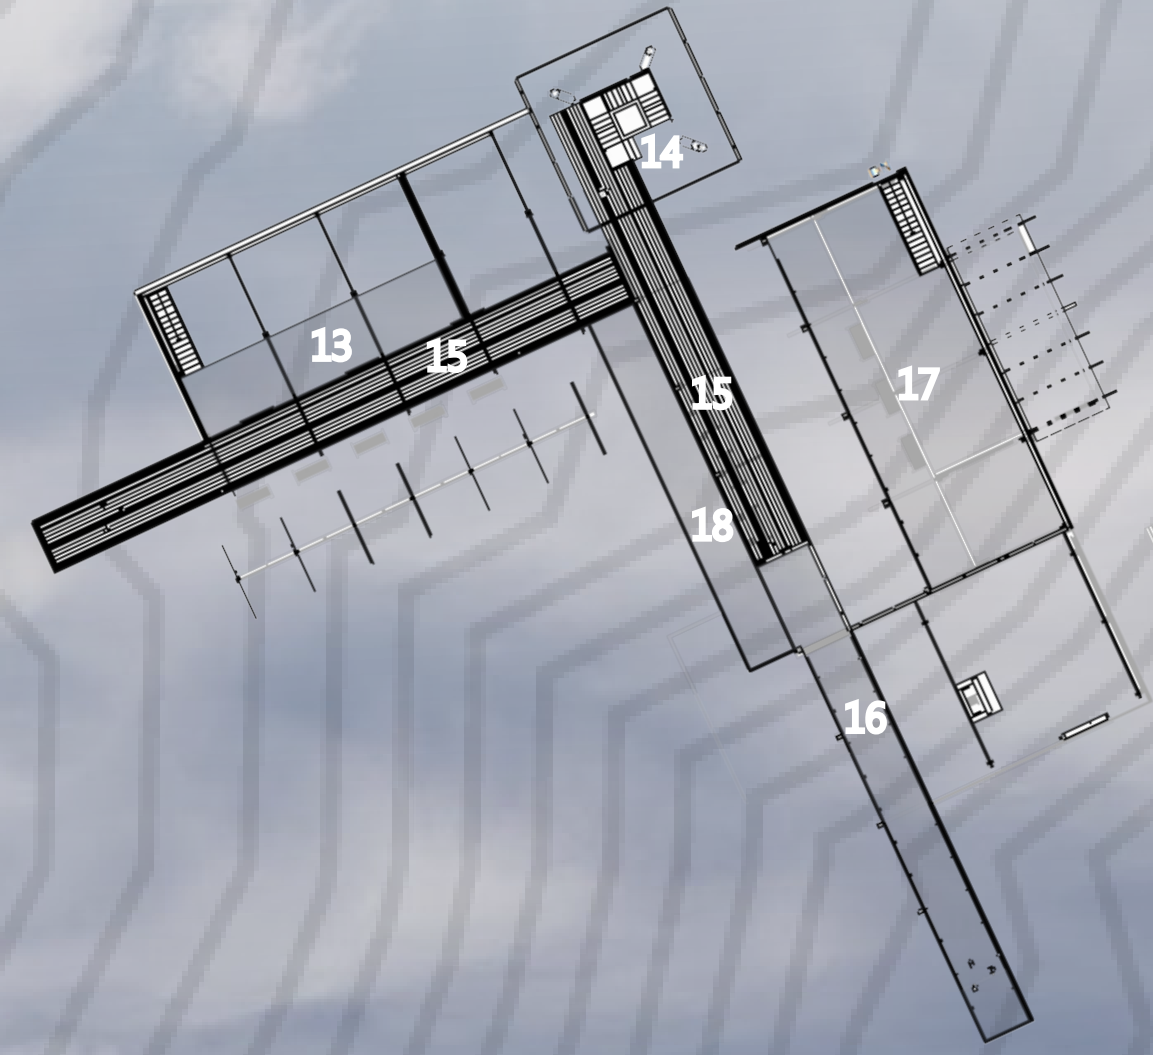

school of ecology

shane nies

- 1 observation tower
- 2 cafe/lounge
- 3 library
- 4 entry
- 5 water collection system
- 6 circulation
- 7 lab
- 8 mud/storage
- 9 bird viewing/observation
- 10 indoor gathering space
- 11 outdoor gathering space
- 12 dock

- 13 library loft
- 14 observation tower
- 15 indoor catwalk
- 16 outdoor catwalk
- 17 studio
- 18 green roof

2

3

4

1

- 1 observation tower
- 2 cafe/lounge
- 3 library
- 4 entry
- 5 water collection system
- 6 circulation
- 7 lab
- 8 mud/storage
- 9 bird viewing/observation
- 10 indoor gathering space
- 11 outdoor gathering space
- 12 dock

- 13** library loft
- 14** observation tower
- 15** indoor catwalk
- 16** outdoor catwalk
- 17** studio
- 18** green roof