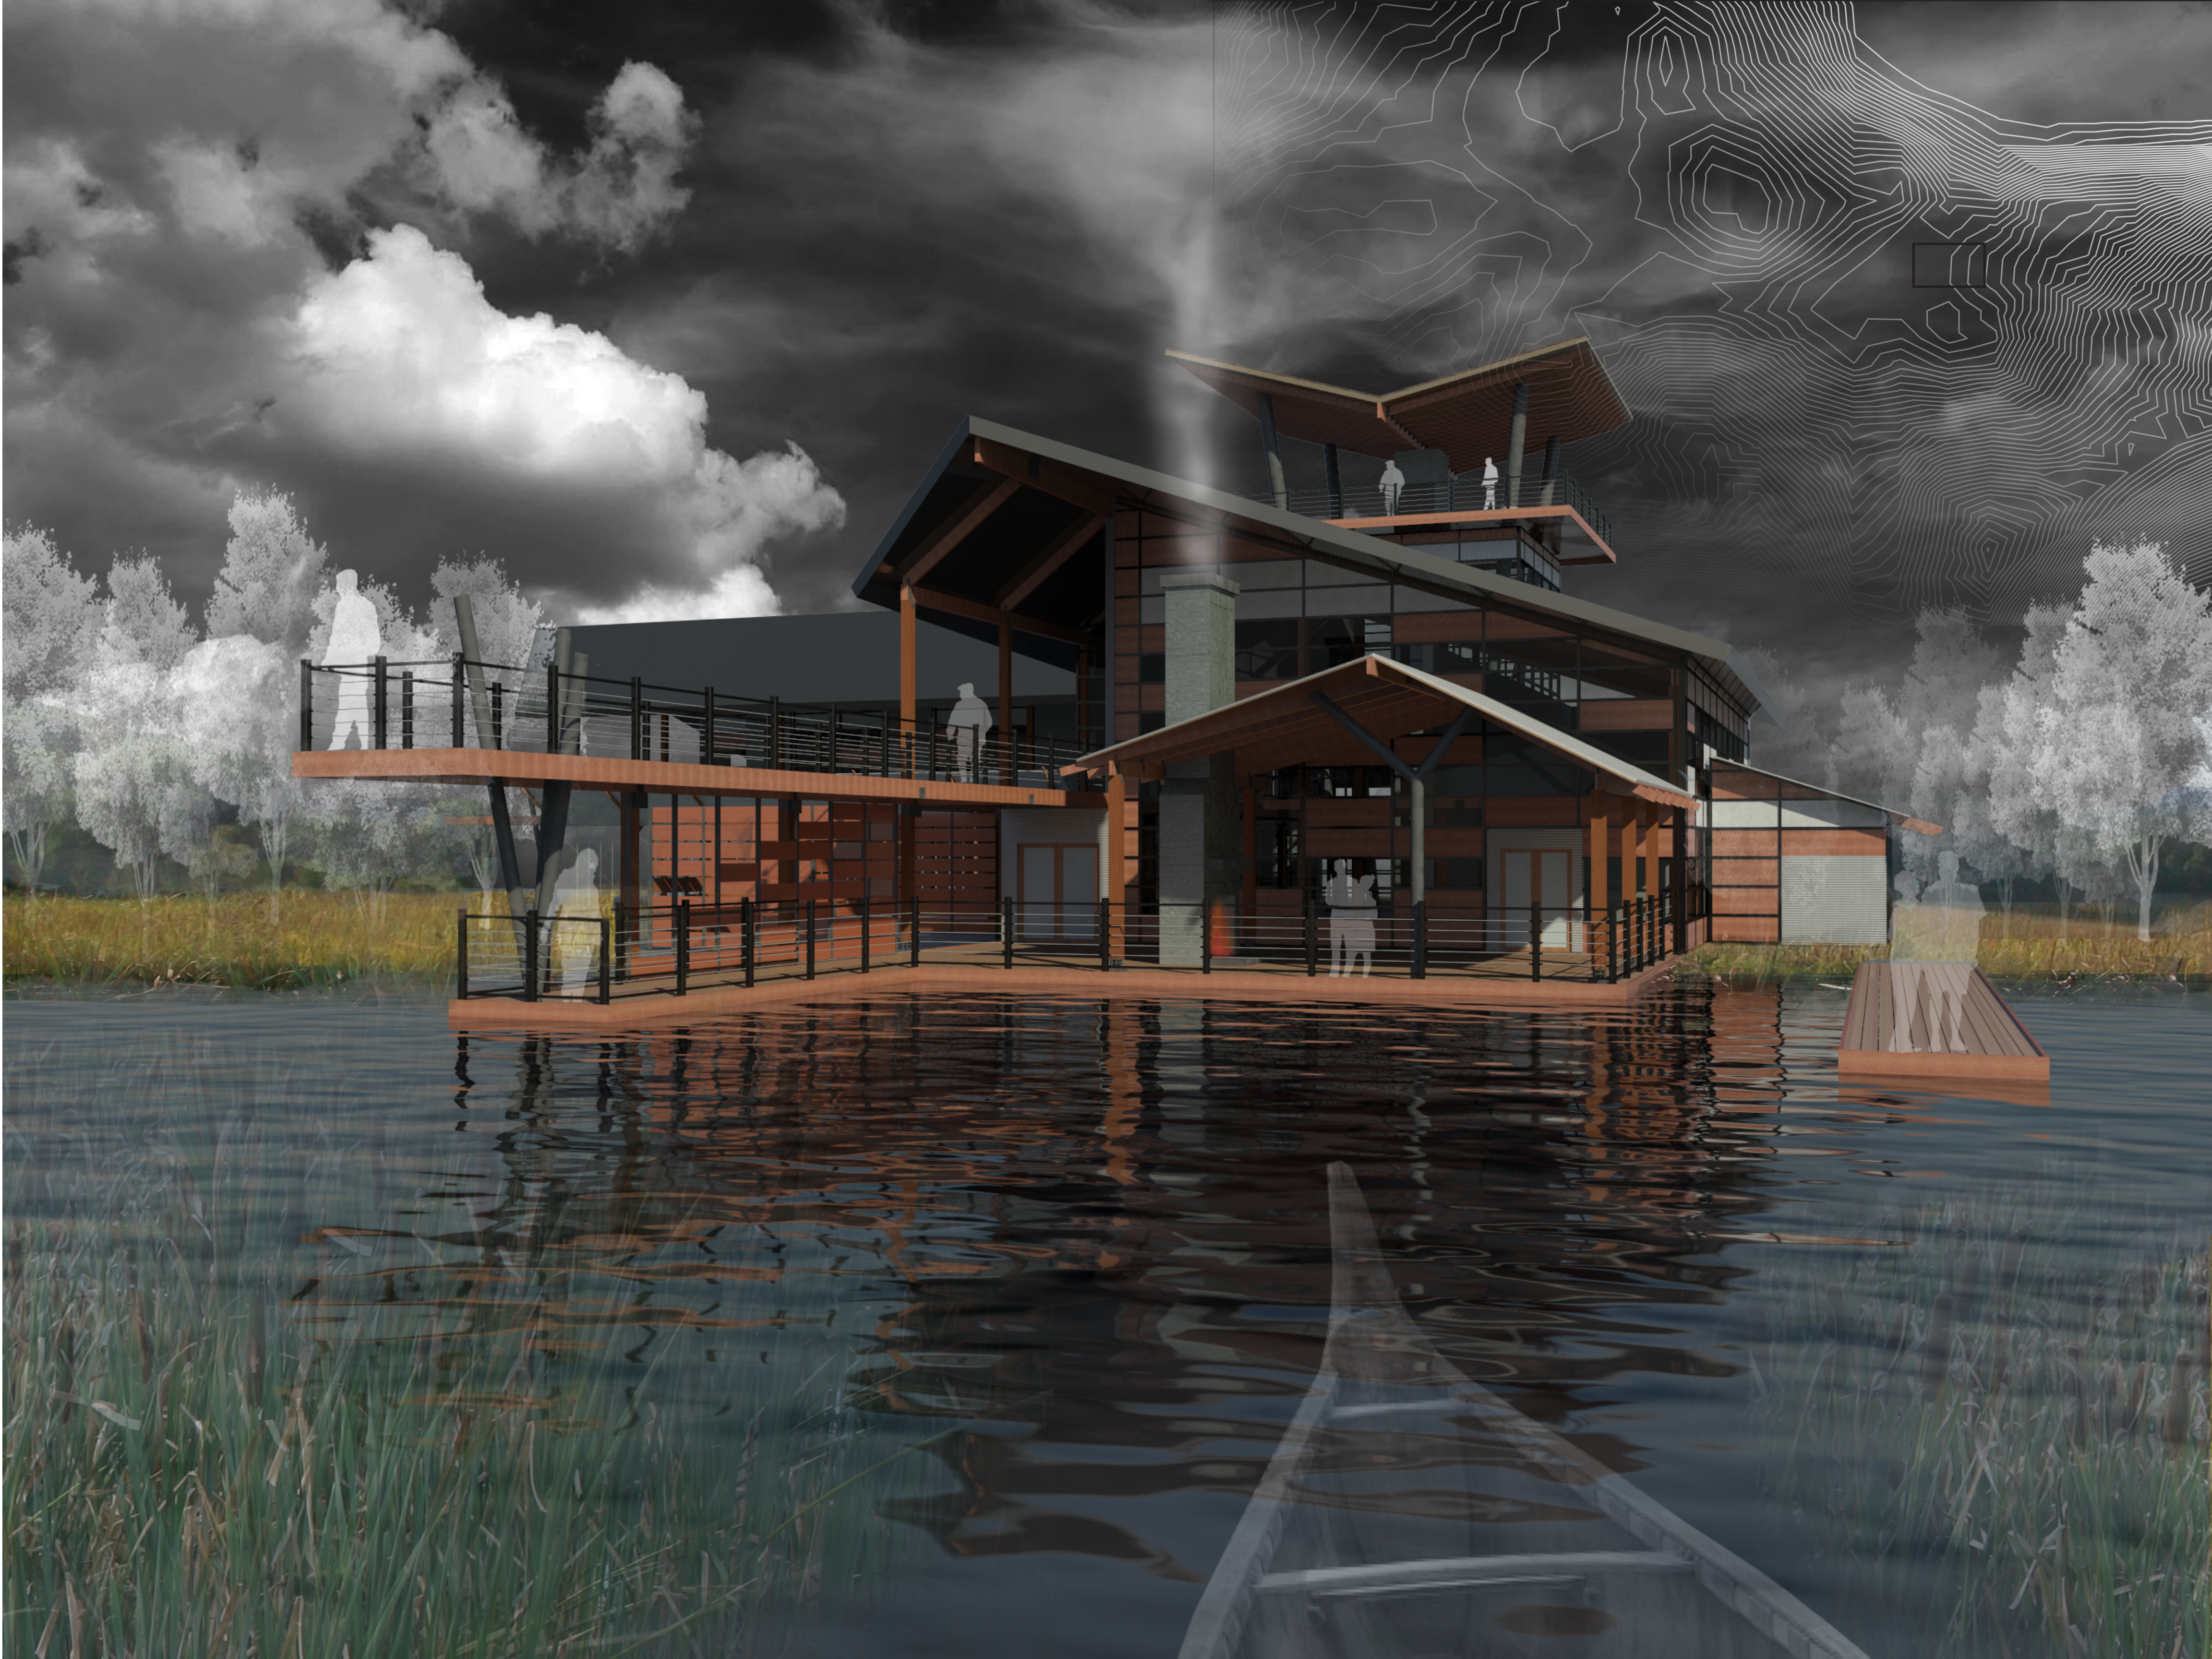

school of ecology

shane nies

- 1 observation tower
- 2 cafe/lounge
- 3 library
- 4 entry
- 5 water collection system
- 6 circulation
- 7 lab
- 8 mud/storage
- 9 bird viewing/observation
- 10 indoor gathering space
- 11 outdoor gathering space
- 12 dock

- 13 library loft
- 14 observation tower
- 15 indoor catwalk
- 16 outdoor catwalk
- 17 studio
- 18 green roof

2

3

4

1

- 1 observation tower
- 2 cafe/lounge
- 3 library
- 4 entry
- 5 water collection system
- 6 circulation
- 7 lab
- 8 mud/storage
- 9 bird viewing/observation
- 10 indoor gathering space
- 11 outdoor gathering space
- 12 dock

- 13** library loft
- 14** observation tower
- 15** indoor catwalk
- 16** outdoor catwalk
- 17** studio
- 18** green roof