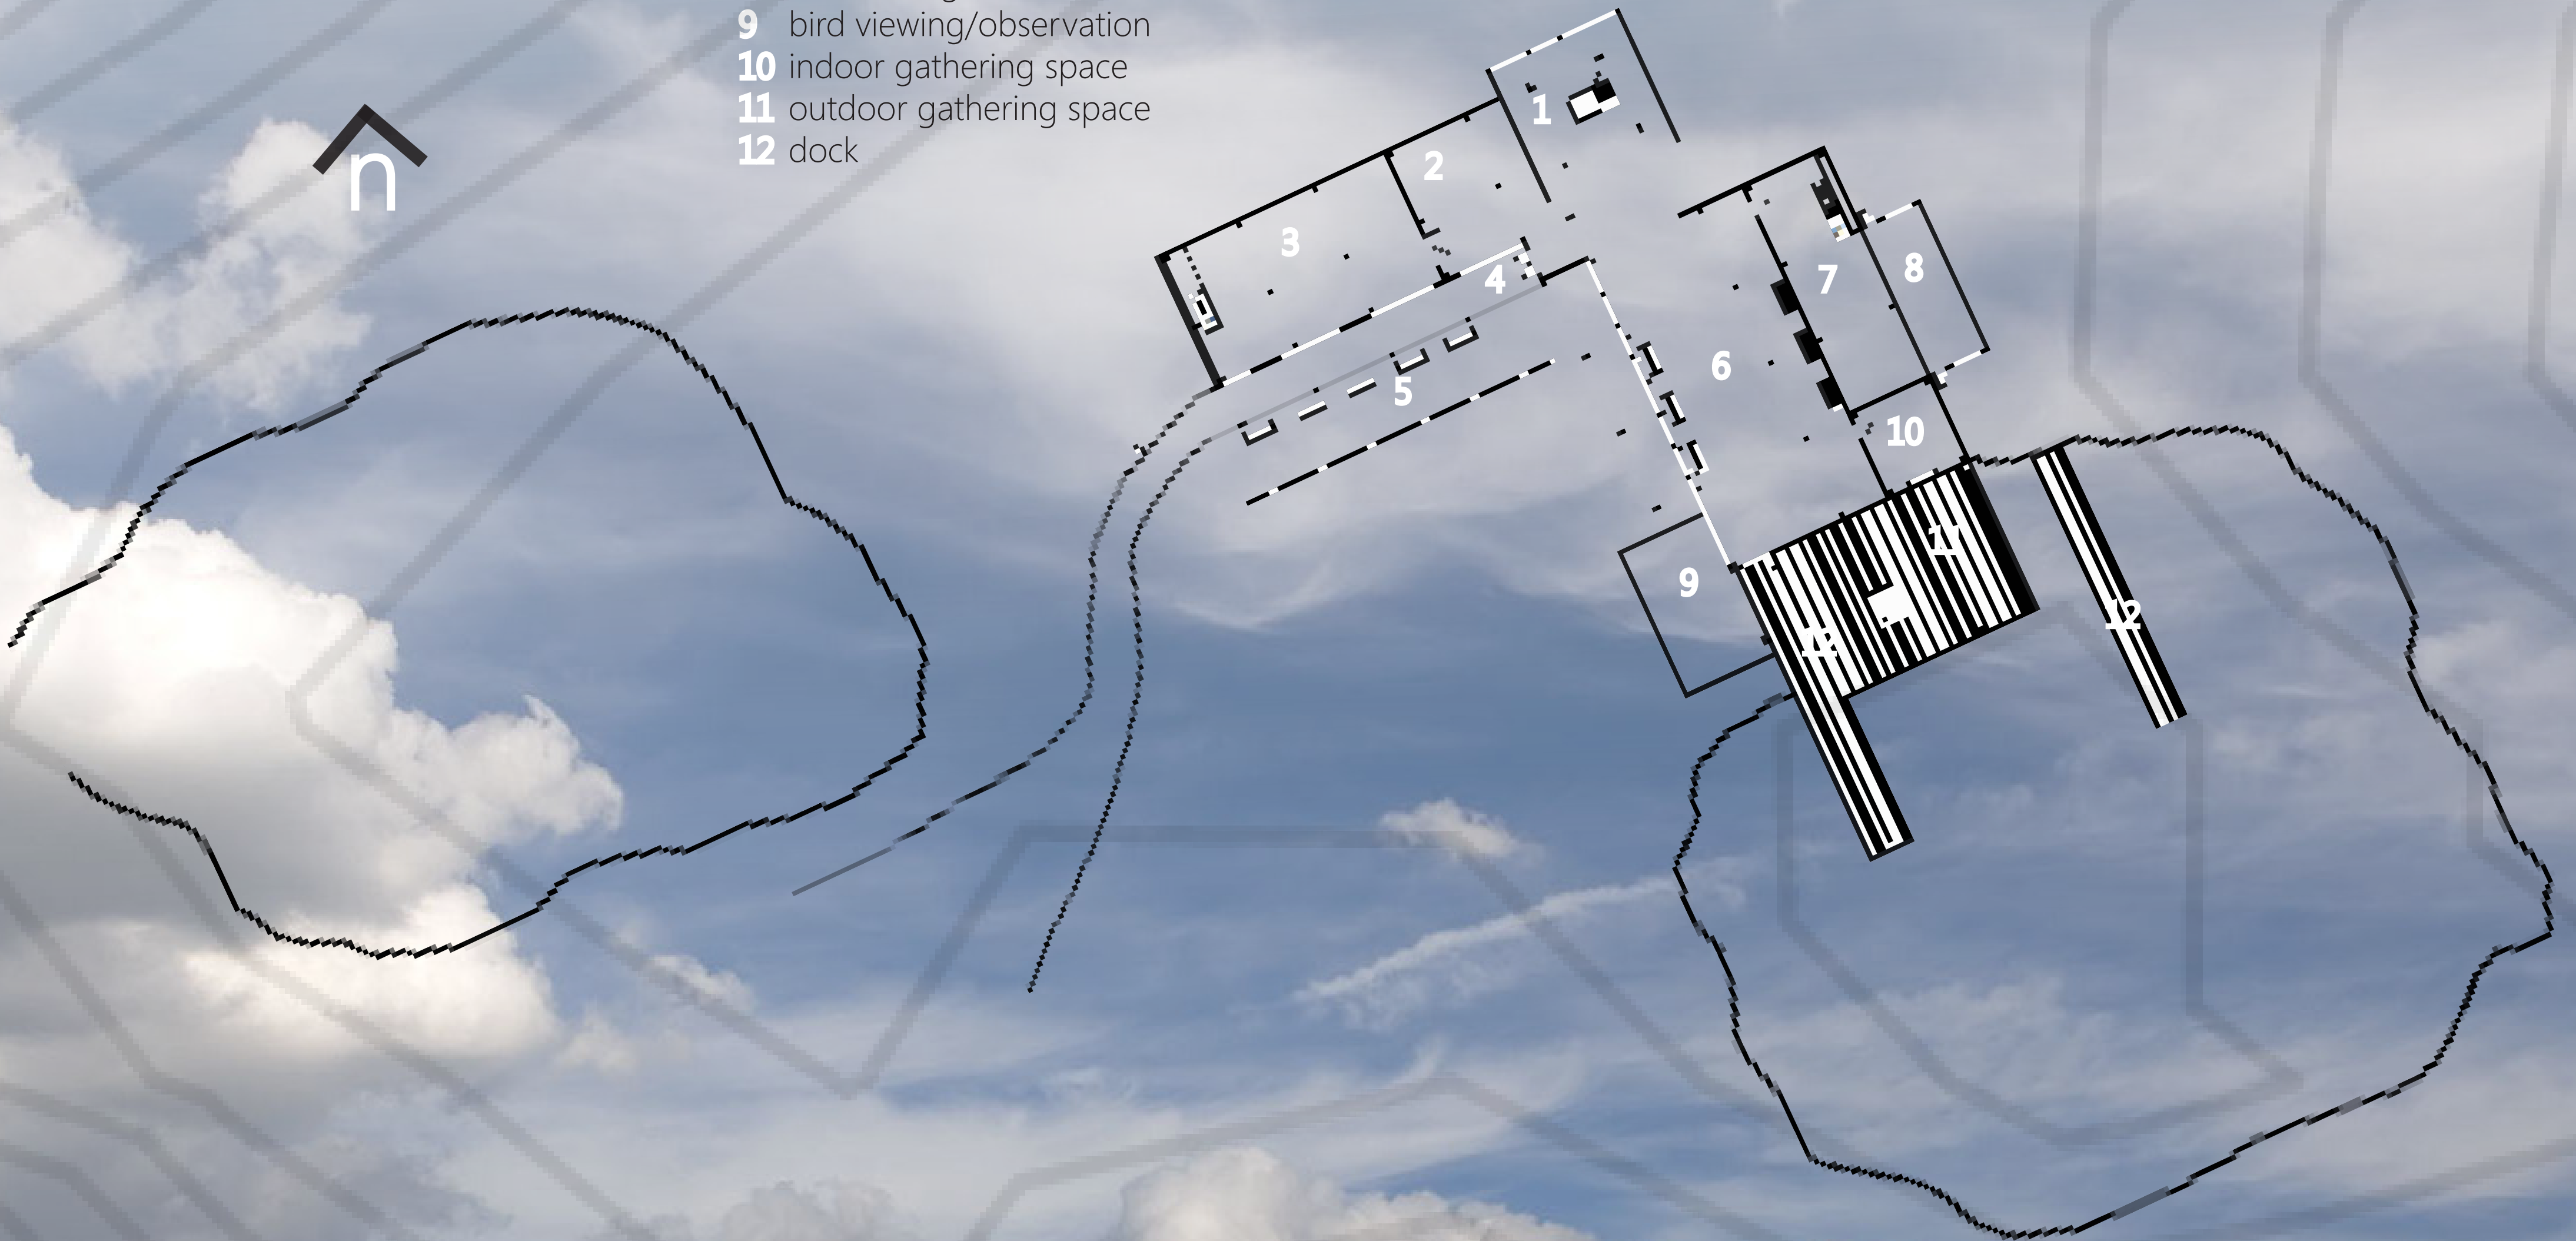

school of ecology

shane nies

- 1 observation tower
- 2 cafe/lounge
- 3 library
- 4 entry
- 5 water collection system
- 6 circulation
- 7 lab
- 8 mud/storage
- 9 bird viewing/observation
- 10 indoor gathering space
- 11 outdoor gathering space
- 12 dock

- 13 library loft
- 14 observation tower
- 15 indoor catwalk
- 16 outdoor catwalk
- 17 studio
- 18 green roof

2

3

4

1

- 1 observation tower
- 2 cafe/lounge
- 3 library
- 4 entry
- 5 water collection system
- 6 circulation
- 7 lab
- 8 mud/storage
- 9 bird viewing/observation
- 10 indoor gathering space
- 11 outdoor gathering space
- 12 dock

- 13** library loft
- 14** observation tower
- 15** indoor catwalk
- 16** outdoor catwalk
- 17** studio
- 18** green roof