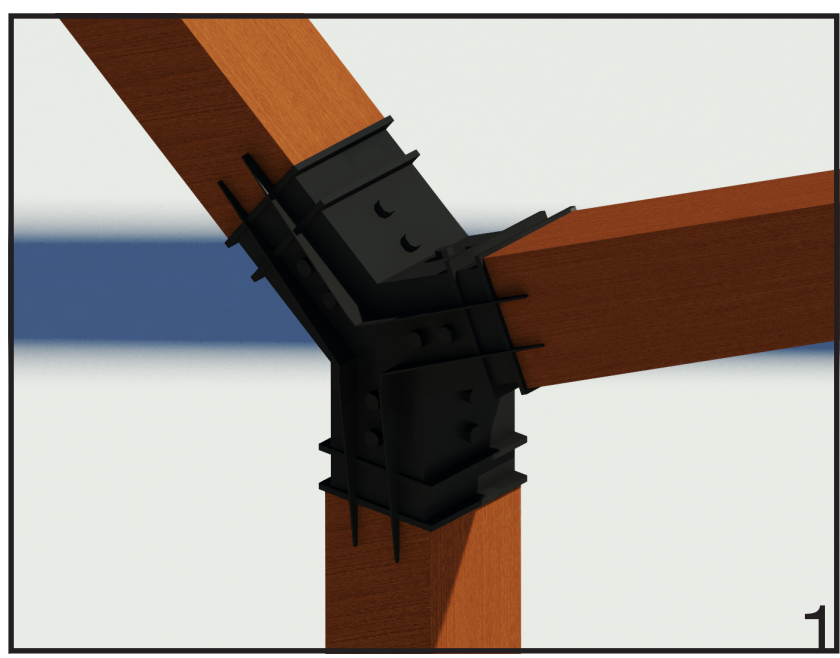

school of ecology

shane nies

- 1 observation tower
- 2 cafe/lounge
- 3 library
- 4 entry
- 5 water collection system
- 6 circulation
- 7 lab
- 8 mud/storage
- 9 bird viewing/observation
- 10 indoor gathering space
- 11 outdoor gathering space
- 12 dock

- 13 library loft
- 14 observation tower
- 15 indoor catwalk
- 16 outdoor catwalk
- 17 studio
- 18 green roof

2

3

4

1

- 1 observation tower
- 2 cafe/lounge
- 3 library
- 4 entry
- 5 water collection system
- 6 circulation
- 7 lab
- 8 mud/storage
- 9 bird viewing/observation
- 10 indoor gathering space
- 11 outdoor gathering space
- 12 dock