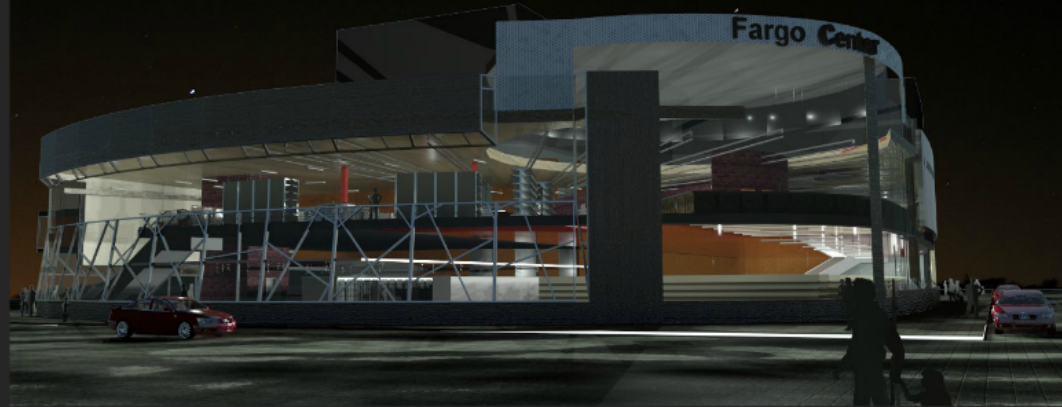

New Urbanism

Fargo City Center District

Fargo City Center

Jeff Schuler
Arch 771
Prof. Paul Gleye
Fall 2011

Fargo Center Grocery

New Urbanism

Fargo City Center District

Fargo City Center

Jeff Schuler

Arch 771

Prof. Paul Gleye

Fall 2011

Fargo Center Grocery

Walkability
Sense of Place
Diversity of Uses
Dense Population
Efficient Living
Create a Community

New Urbanism

Walkability

Sense of Place

Diversity of Uses

Dense Population

Efficient Living

Create a Community

Fargo City Center District

er

Jeff Schur
Arch