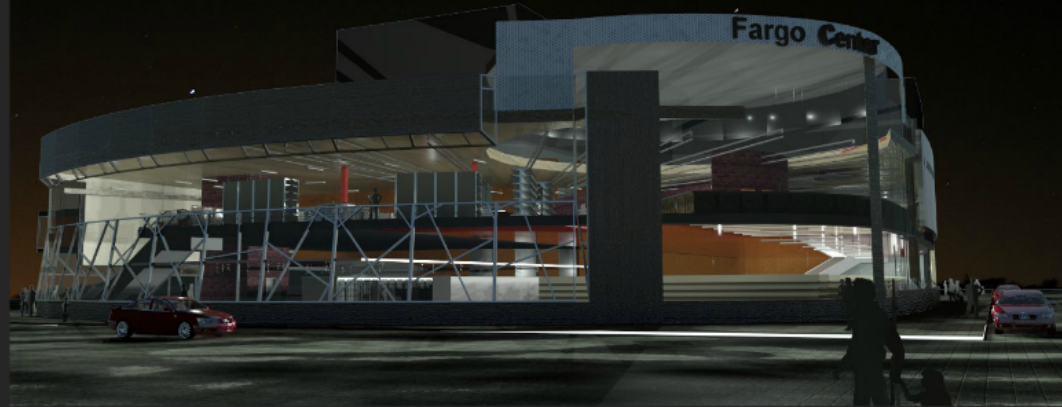

Section Looking North East

FRESH PRODUCE

New Urbanism

Fargo City Center District

Fargo City Center

Jeff Schuler

Arch 771

Prof. Paul Gleye