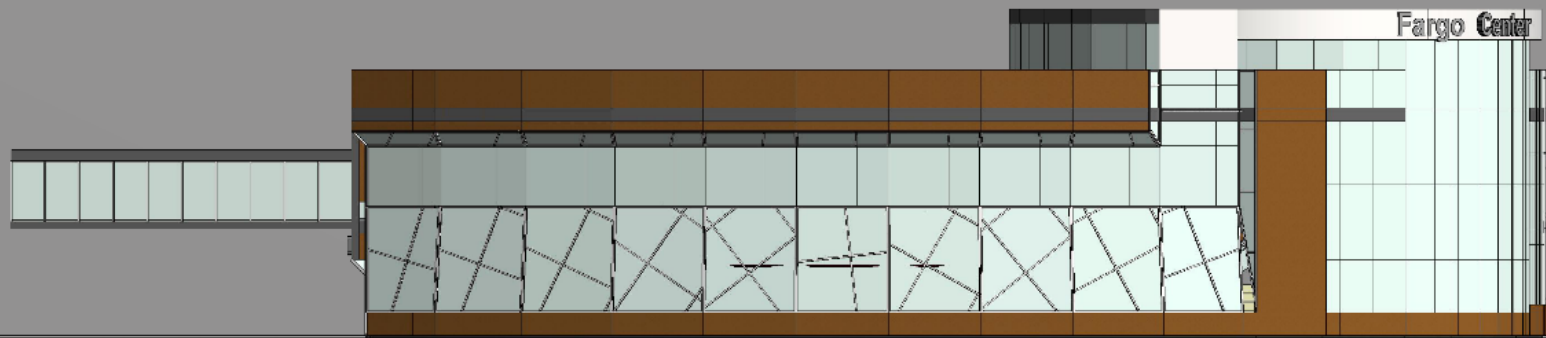

Fargo Center Grocery

Journey

First Floor

Second Floor

West Elevation

South Elevation

East Elevation

North Elevation

Section Looking North East

FRESH PRODUCE

New Urbanism

Fargo City Center District

Fargo City Center

Jeff Schuler

Arch 771

Prof. Paul Gleye