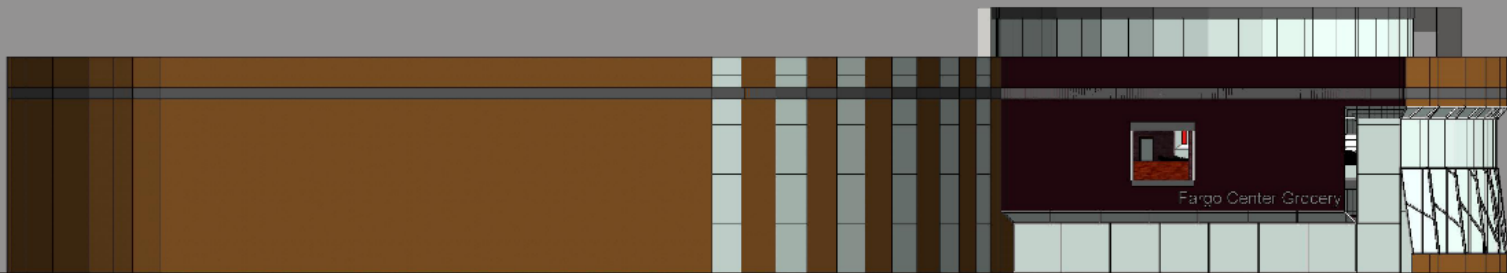

Fargo Center Grocery

Journey

First Floor

Second Floor

West Elevation

South Elevation

East Elevation

North Elevation

Section Looking North East

FRESH PRODUCE

New Urbanism

Fargo City Center District

Fargo City Center

Jeff Schuler

Arch 771

Prof. Paul Gleye