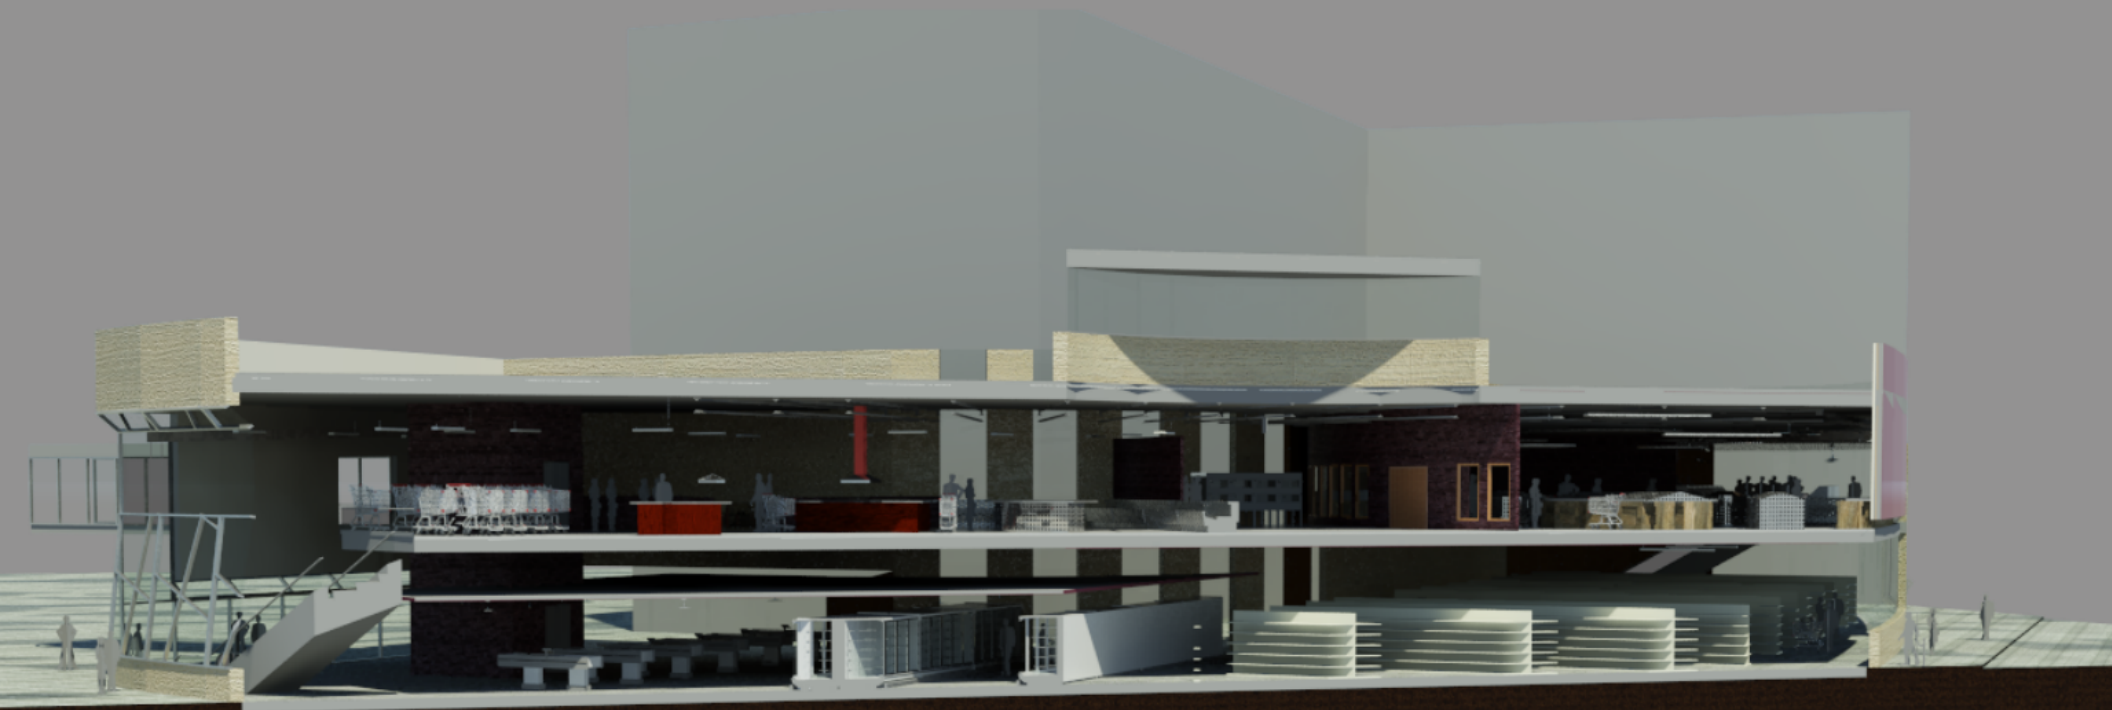

Fargo Center Grocery

Journey

First Floor

Second Floor

West Elevation

South Elevation

East Elevation

North Elevation

Section Looking North East

FRESH PRODUCE

New Urbanism

Fargo City Center District

Fargo City Center

Jeff Schuler

Arch 771

Prof. Paul Gleye