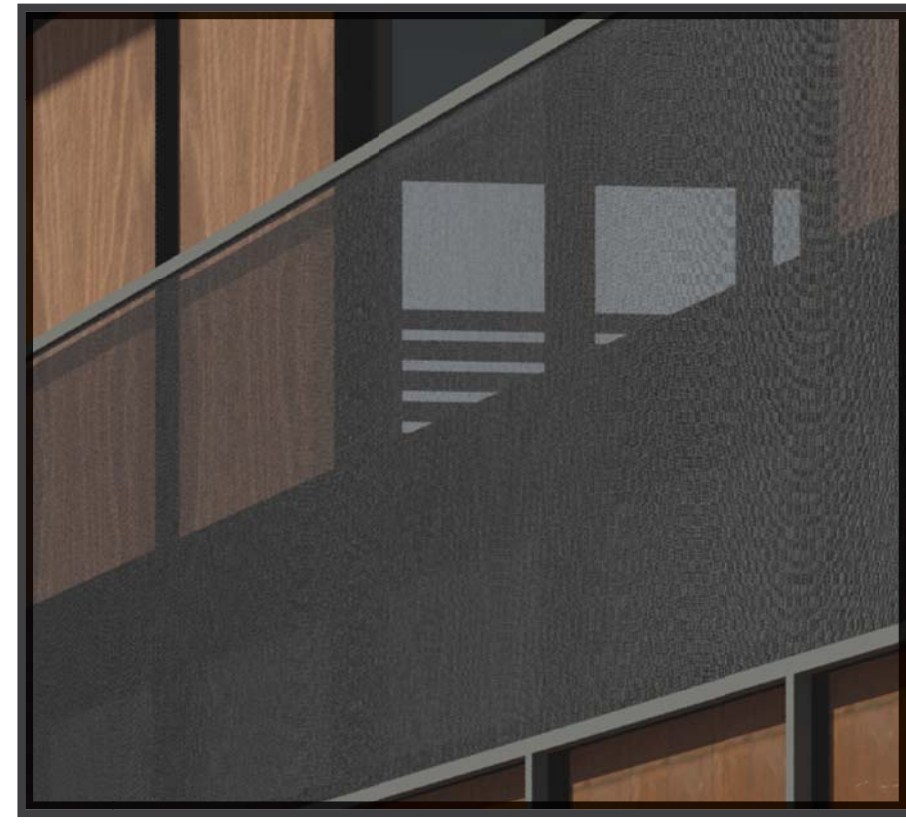

shading louvers

mesh shading device

operable windows

green roof