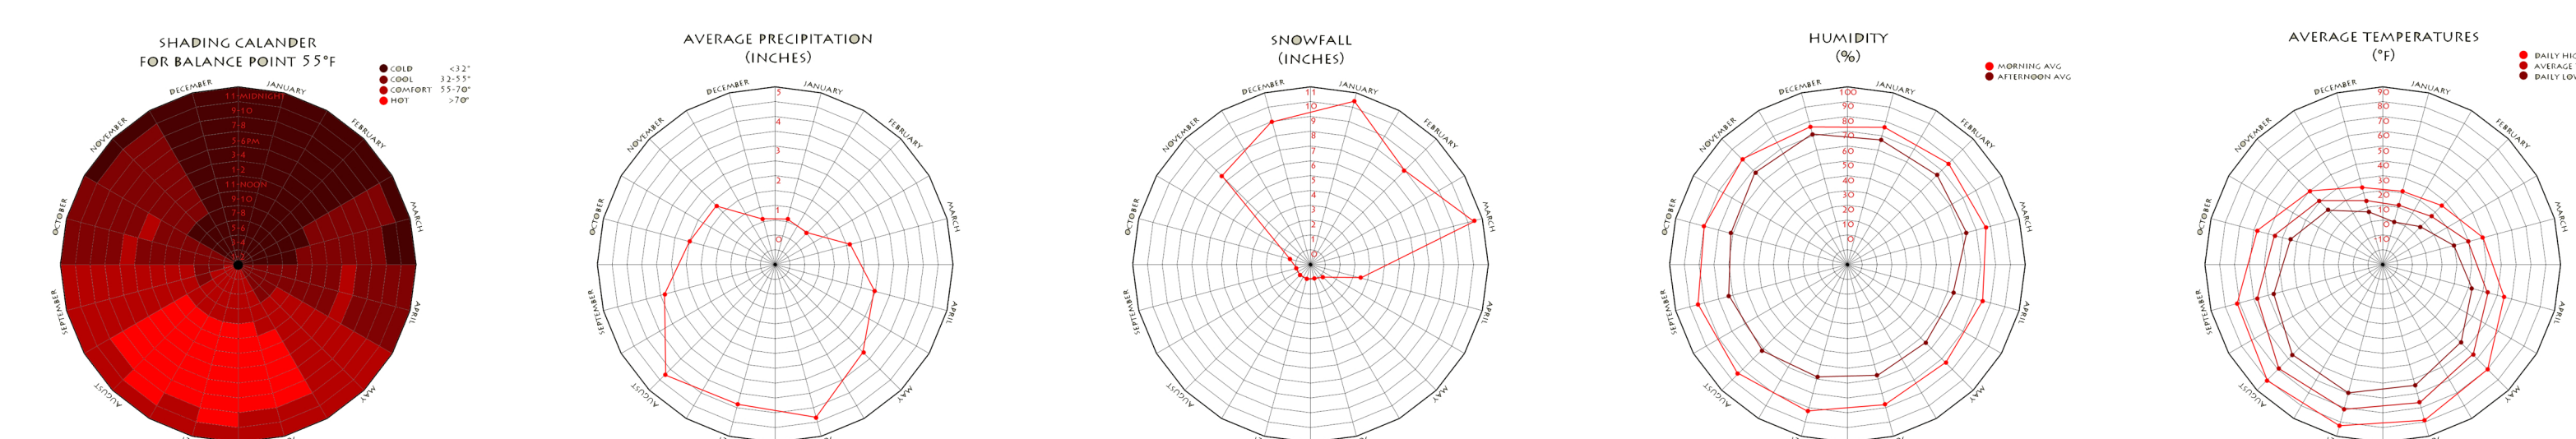

OUTBREAK FILE: SIBLEY COUNTY

A PROTOTYPE COMMUNITY SHELTER FOR THE ZOMBIE APOCALYPSE

CLIMATE DIAGRAMS

AS FAR AS CLIMATE IS CONCERNED, BEING IN A TEMPERATE ZONE YEAR ROUND IS ONE OF THE WORST PLACES TO SET UP SHOP IN THE MIDDLE OF AN OUTBREAK. ZOMBIES SLOWLY DECAYING OVER TIME, WHICH MEANS THAT HARSHER ENVIRONMENTS ARE BETTER, AS WE CAN ADAPT AND THEY CANNOT. MINNESOTA IS A GREAT LOCATION BECAUSE OF ITS HOT SUMMERS AND COLD WINTERS, AND DYNAMIC WEATHER PATTERNS. WHILE THERE MAY BE BETTER LOCATIONS FOR A COMMUNITY SHELTER, THIS PROJECT FOCUSES ON RESIDENTS OF THE GREAT PLAINES AREA, CENTRAL MINNESOTA. A PLACE THAT IS EASY TO GET TO, AS WELL AS COMFORTABLE FOR HUMANS.

THIS SITE, LOCATED IN CENTRAL MINNESOTA, SIBLEY COUNTY, THE MIDDLE OF NOWHERE, CENTER OF EVERYWHERE, ACHIEVES ALL THE GOALS LISTED ABOVE. BEING IN THE MIDDLE OF NOWHERE, NEAR SEVERAL PROMINANT FORMS OF WATER, FARMLAND, AND GROVES OF TREES, THIS SITE IS ONE OF THE BEST WHEN CHOSING A SPACE TO PROTECT YOURSELF FROM THE ZOMBIE APOCALYPSE.