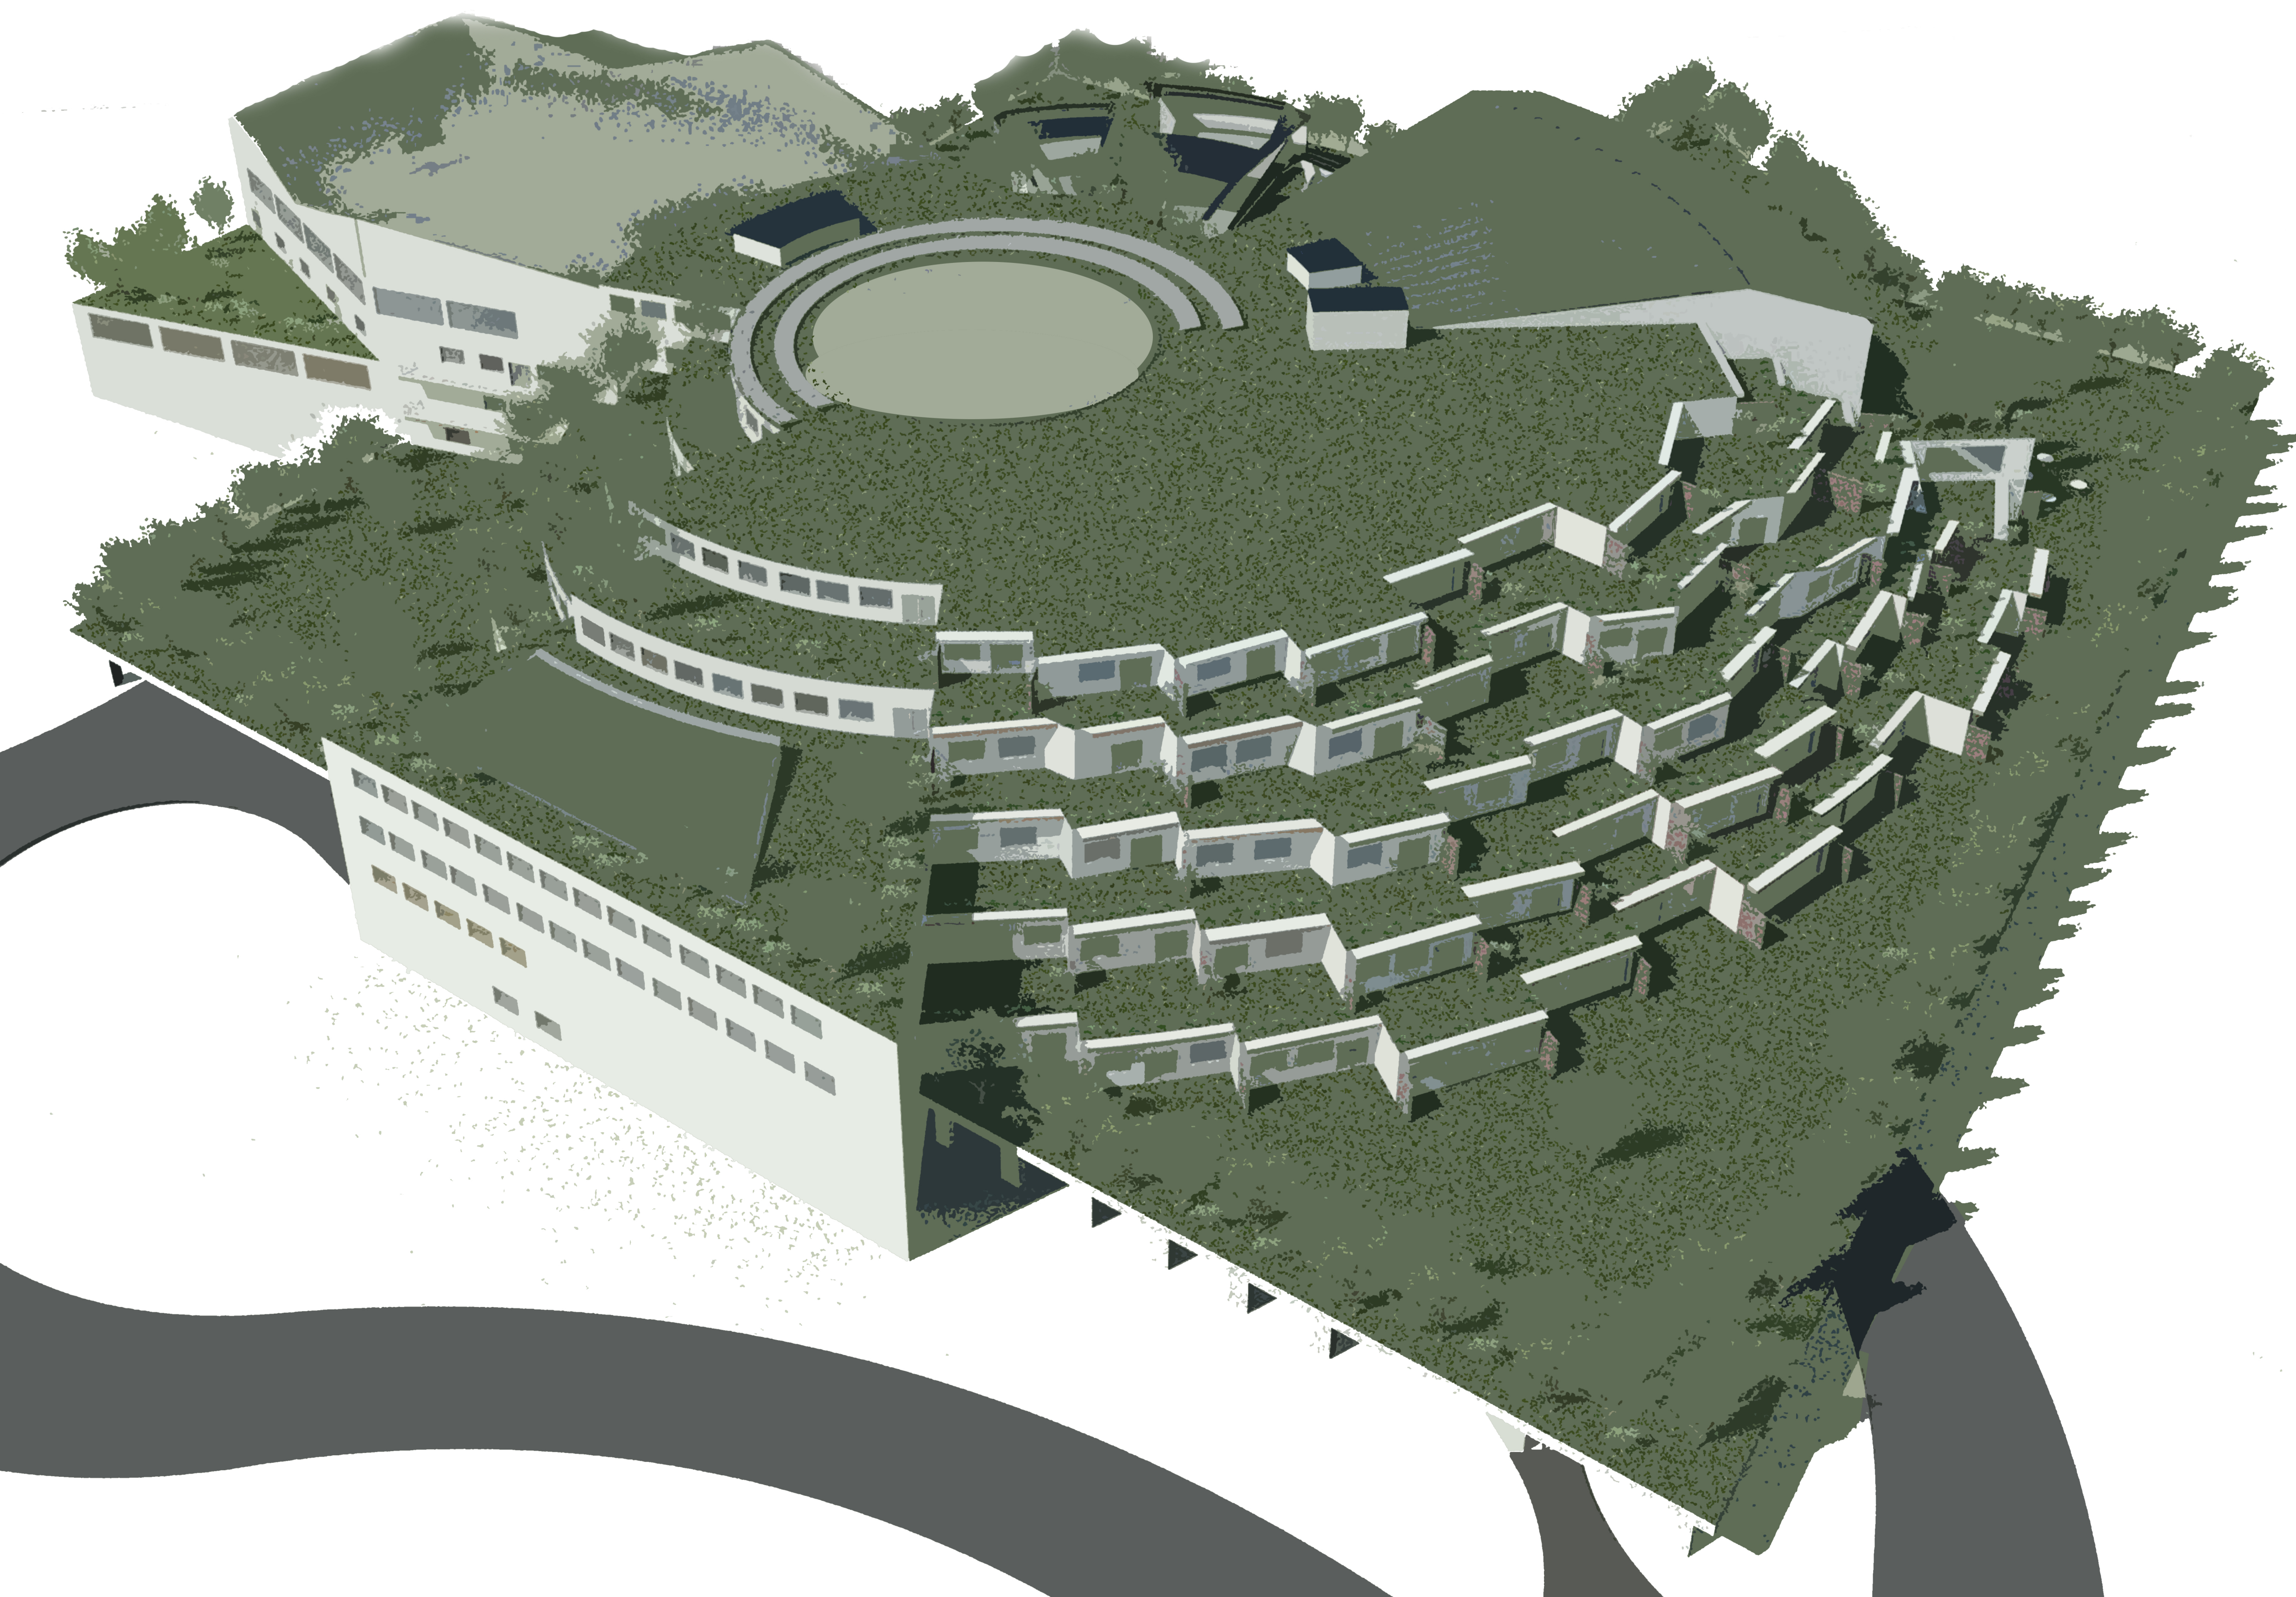

OUTBREAK FILE: SIBLEY COUNTY

A PROTOTYPE COMMUNITY SHELTER FOR THE ZOMBIE APOCALYPSE

CLIMATE DIAGRAMS

AS FAR AS CLIMATE IS CONCERNED, BEING IN A TEMPERATE ZONE YEAR ROUND IS ONE OF THE WORST PLACES TO SET UP SHOP IN THE MIDDLE OF AN OUTBREAK. ZOMBIES SLOWLY DECAYING OVER TIME, WHICH MEANS THAT HARSHER ENVIRONMENTS ARE BETTER, AS WE CAN ADAPT AND THEY CANNOT. MINNESOTA IS A GREAT LOCATION BECAUSE OF ITS HOT SUMMERS AND COLD WINTERS, AND DYNAMIC WEATHER PATTERNS. WHILE THERE MAY BE BETTER LOCATIONS FOR A COMMUNITY SHELTER, THIS PROJECT FOCUSES ON RESIDENTS OF THE GREAT PLAINES AREA, CENTRAL MINNESOTA. A PLACE THAT IS EASY TO GET TO, AS WELL AS COMFORTABLE FOR HUMANS.

PHOTOGRID OF SITE

WHEN A LOCATION IS NEEDED FOR A SHELTER THERE ARE A FEW MAJOR FACTORS THAT MAX BROOKS TELLS US TO CONSIDER IN HIS SURVIVAL GUIDE.

- IS IT REMOTE?
- IS THERE A FRESH SOURCE OF WATER?
- DOES THE SITE HAVE THE CAPABILITY TO PRODUCE FOOD?
- DOES IT HAVE ANY NATURAL DEFENSES?

THIS SITE, LOCATED IN CENTRAL MINNESOTA, SIBLEY COUNTY, THE MIDDLE OF NOWHERE, CENTER OF EVERYWHERE, ACHIEVES ALL THE GOALS LISTED ABOVE. BEING IN THE MIDDLE OF NOWHERE, NEAR SEVERAL PROMINANT FORMS OF WATER, FARMLAND, AND GROVES OF TREES, THIS SITE IS ONE OF THE BEST WHEN CHOSING A SPACE TO PROTECT YOURSELF FROM THE ZOMBIE APOCALYPSE.