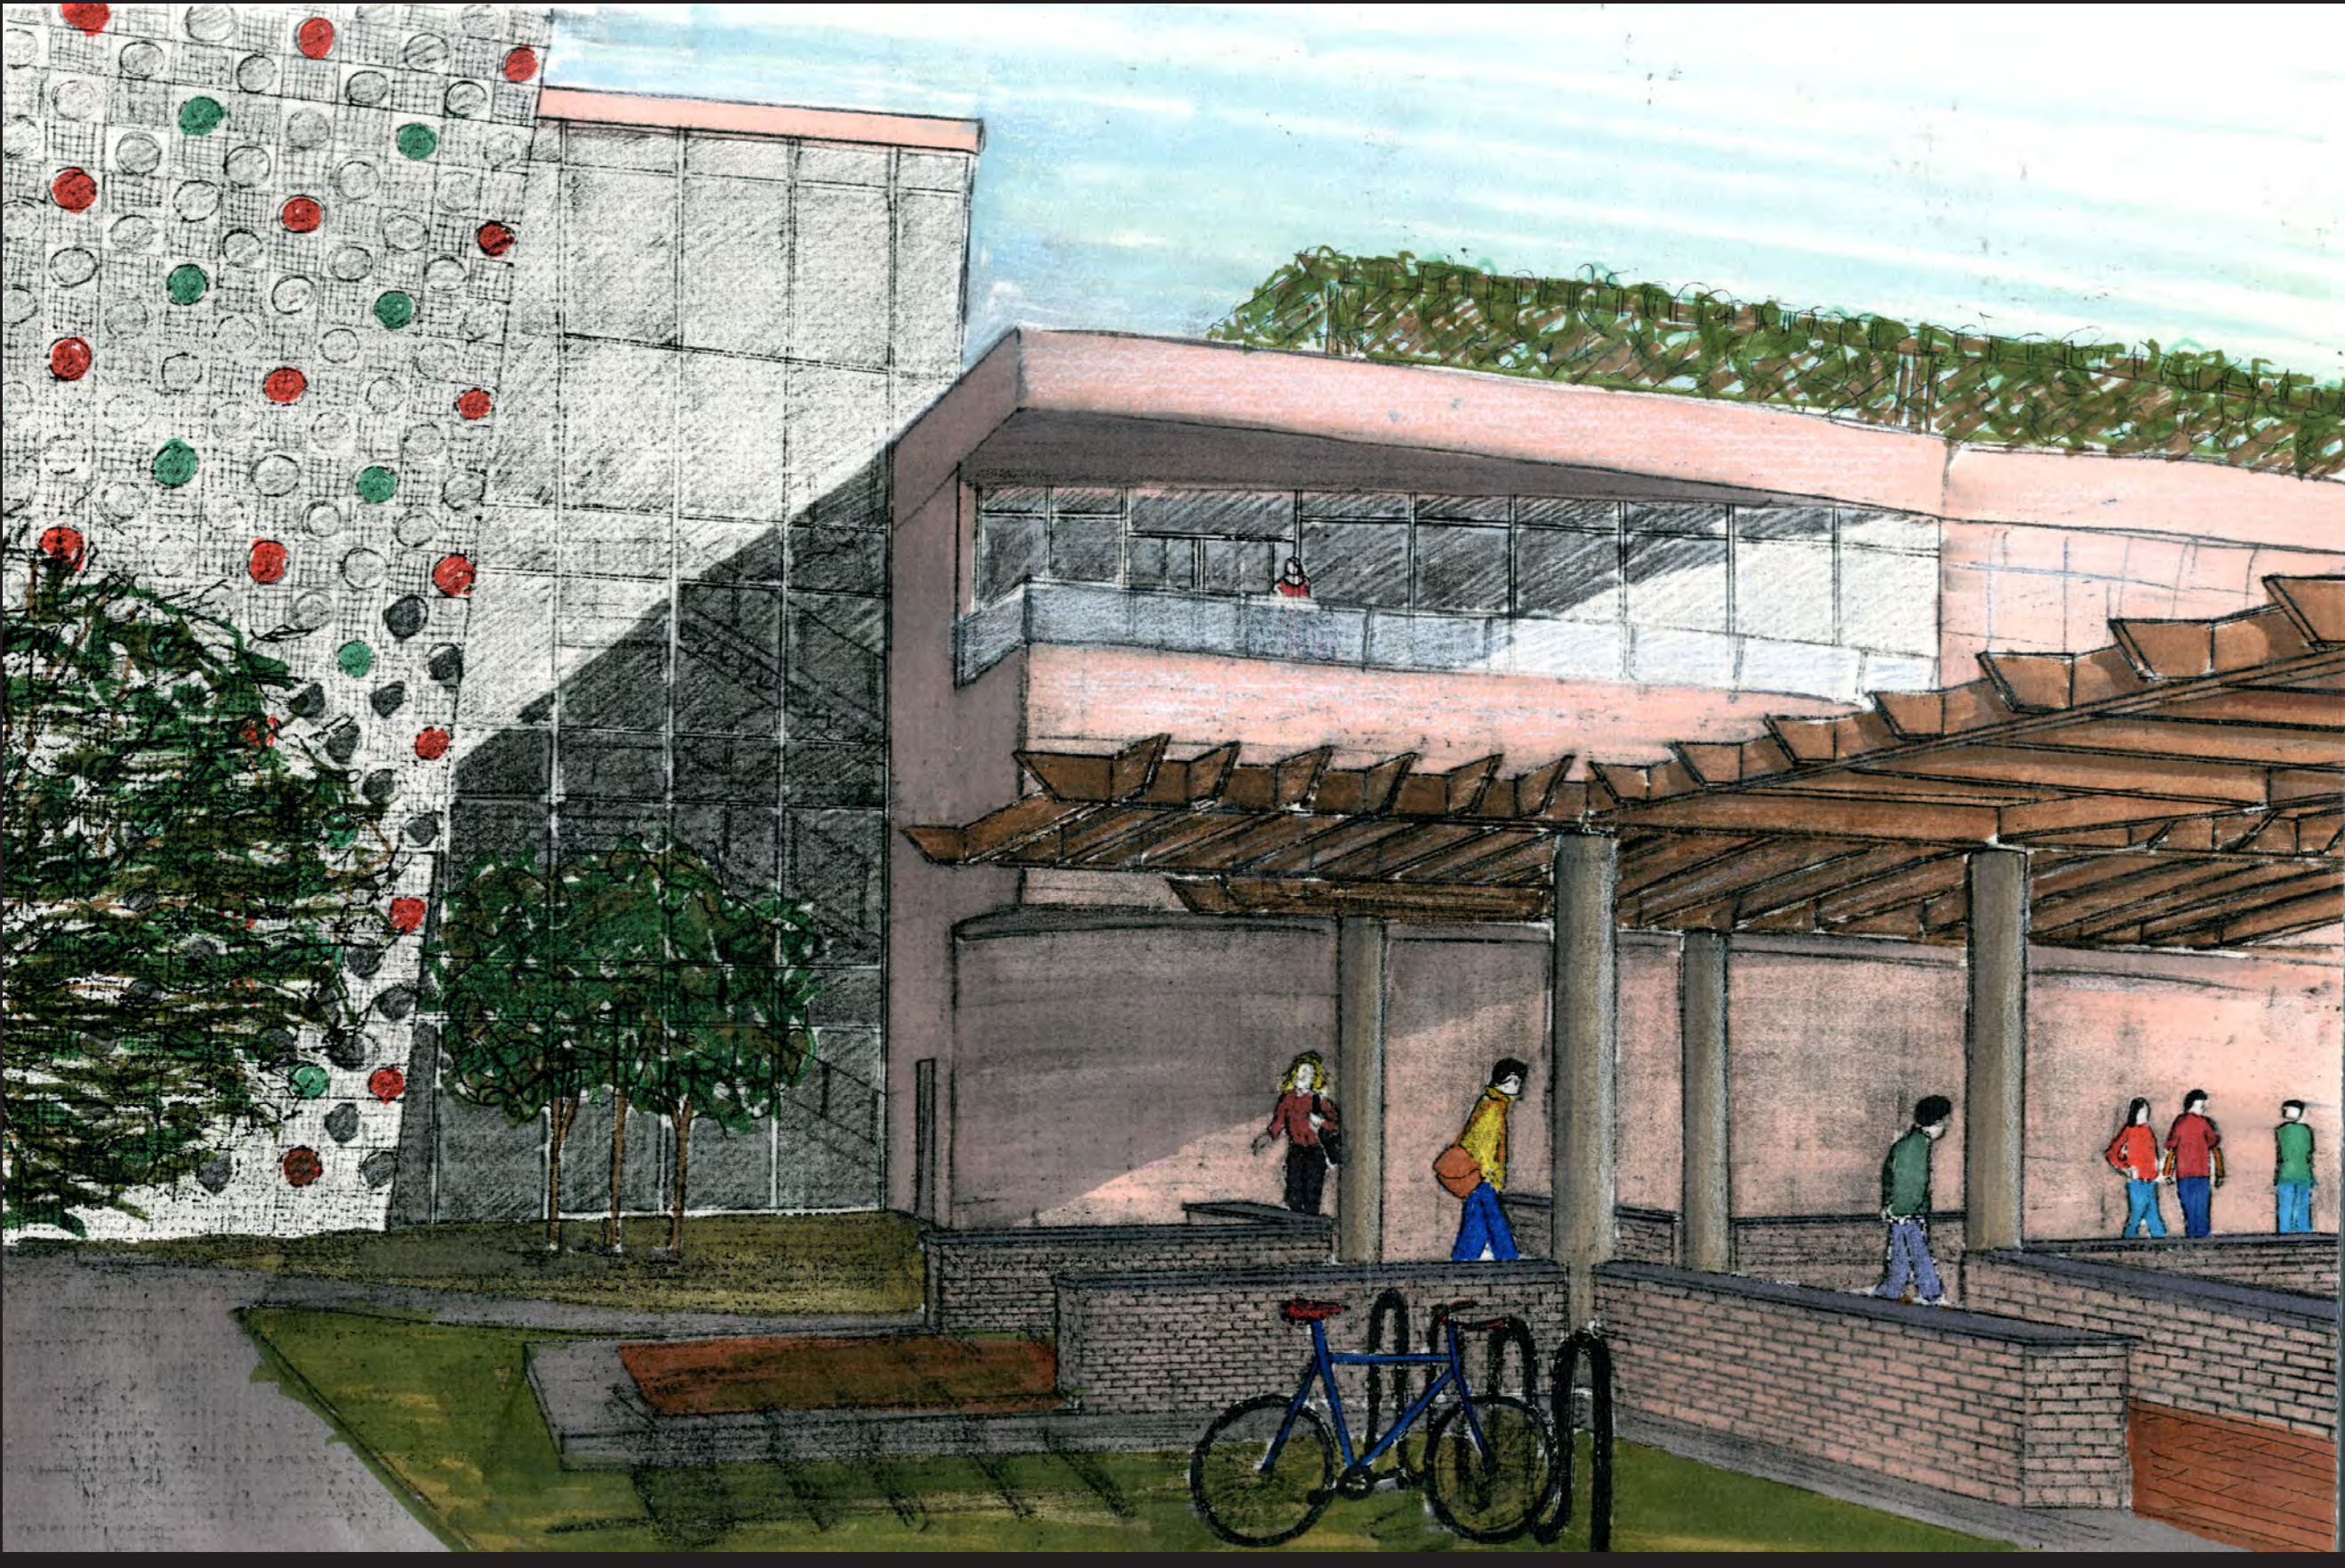

CREATIVE KID

FARGO, ND

View from Public Paths

SITE PLAN 1" = 60'-0"

Roof Top Garden

PUBLIC PATHS THROUGH PARK

Third Floor Plan

South Elevation

Second Floor Plan

Section

First Floor Plan

1/16 scale

SIDEWALK INTERACTION