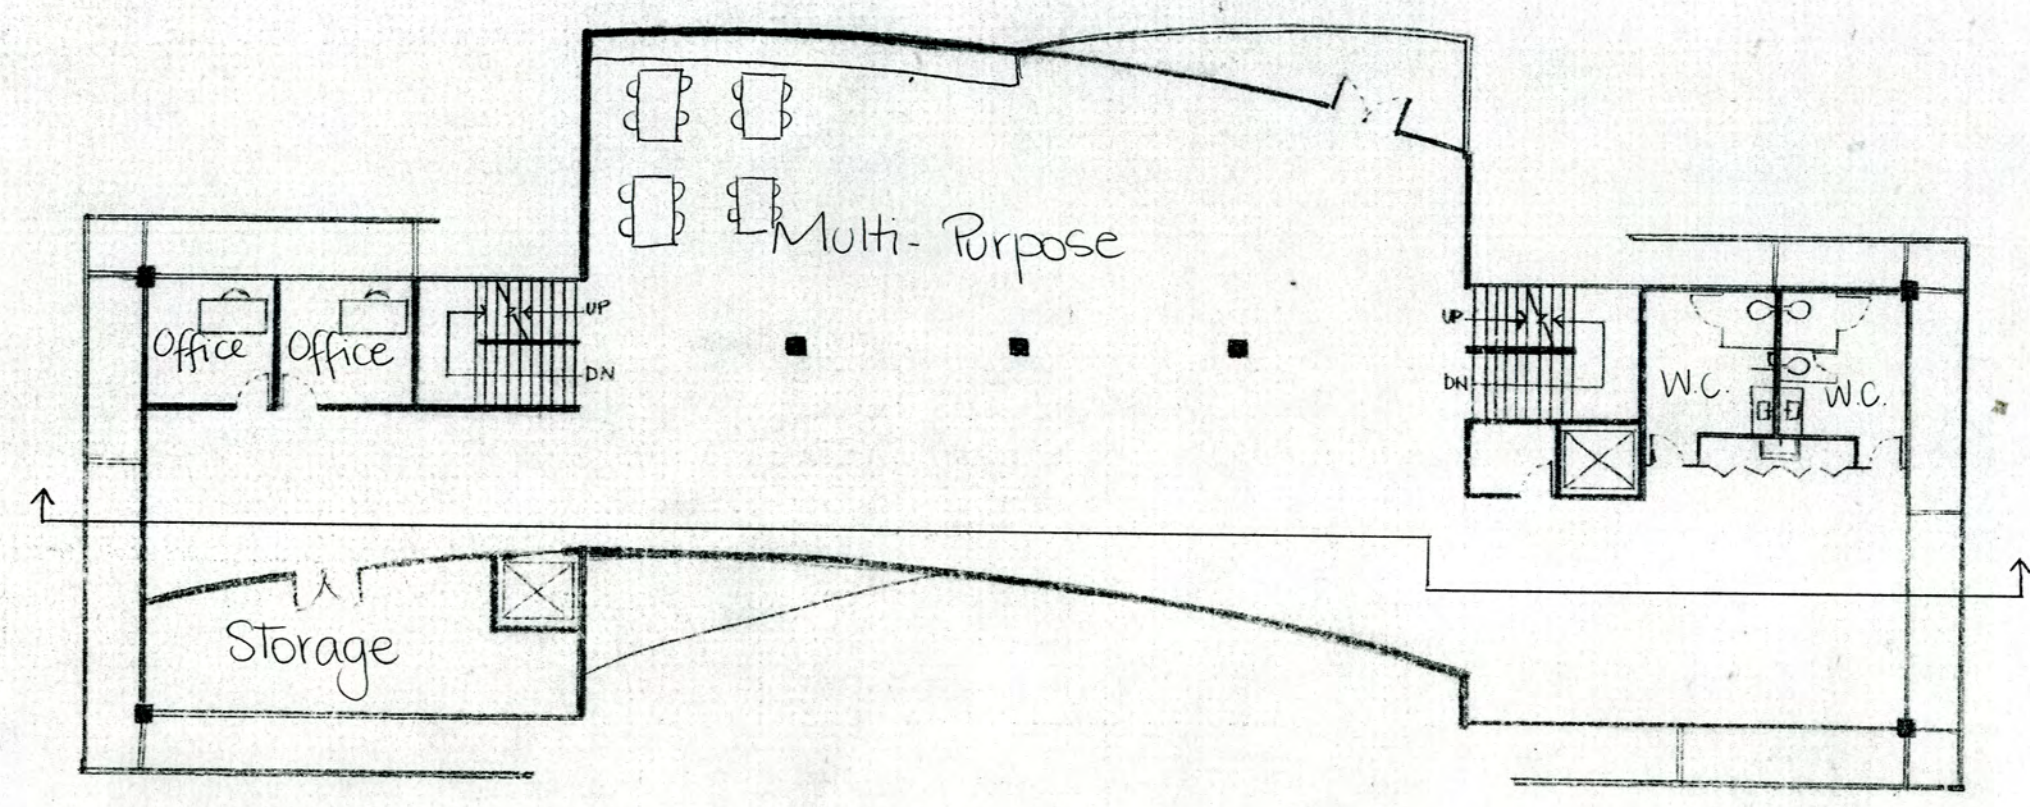

CREATIVE KID

FARGO, ND

View from Public Paths

SITE PLAN 1" = 60'-0"

Roof Top Garden

PUBLIC PATHS THROUGH PARK

Third Floor Plan

South Elevation

Second Floor Plan

Section

First Floor Plan

1/16 scale

SIDEWALK INTERACTION