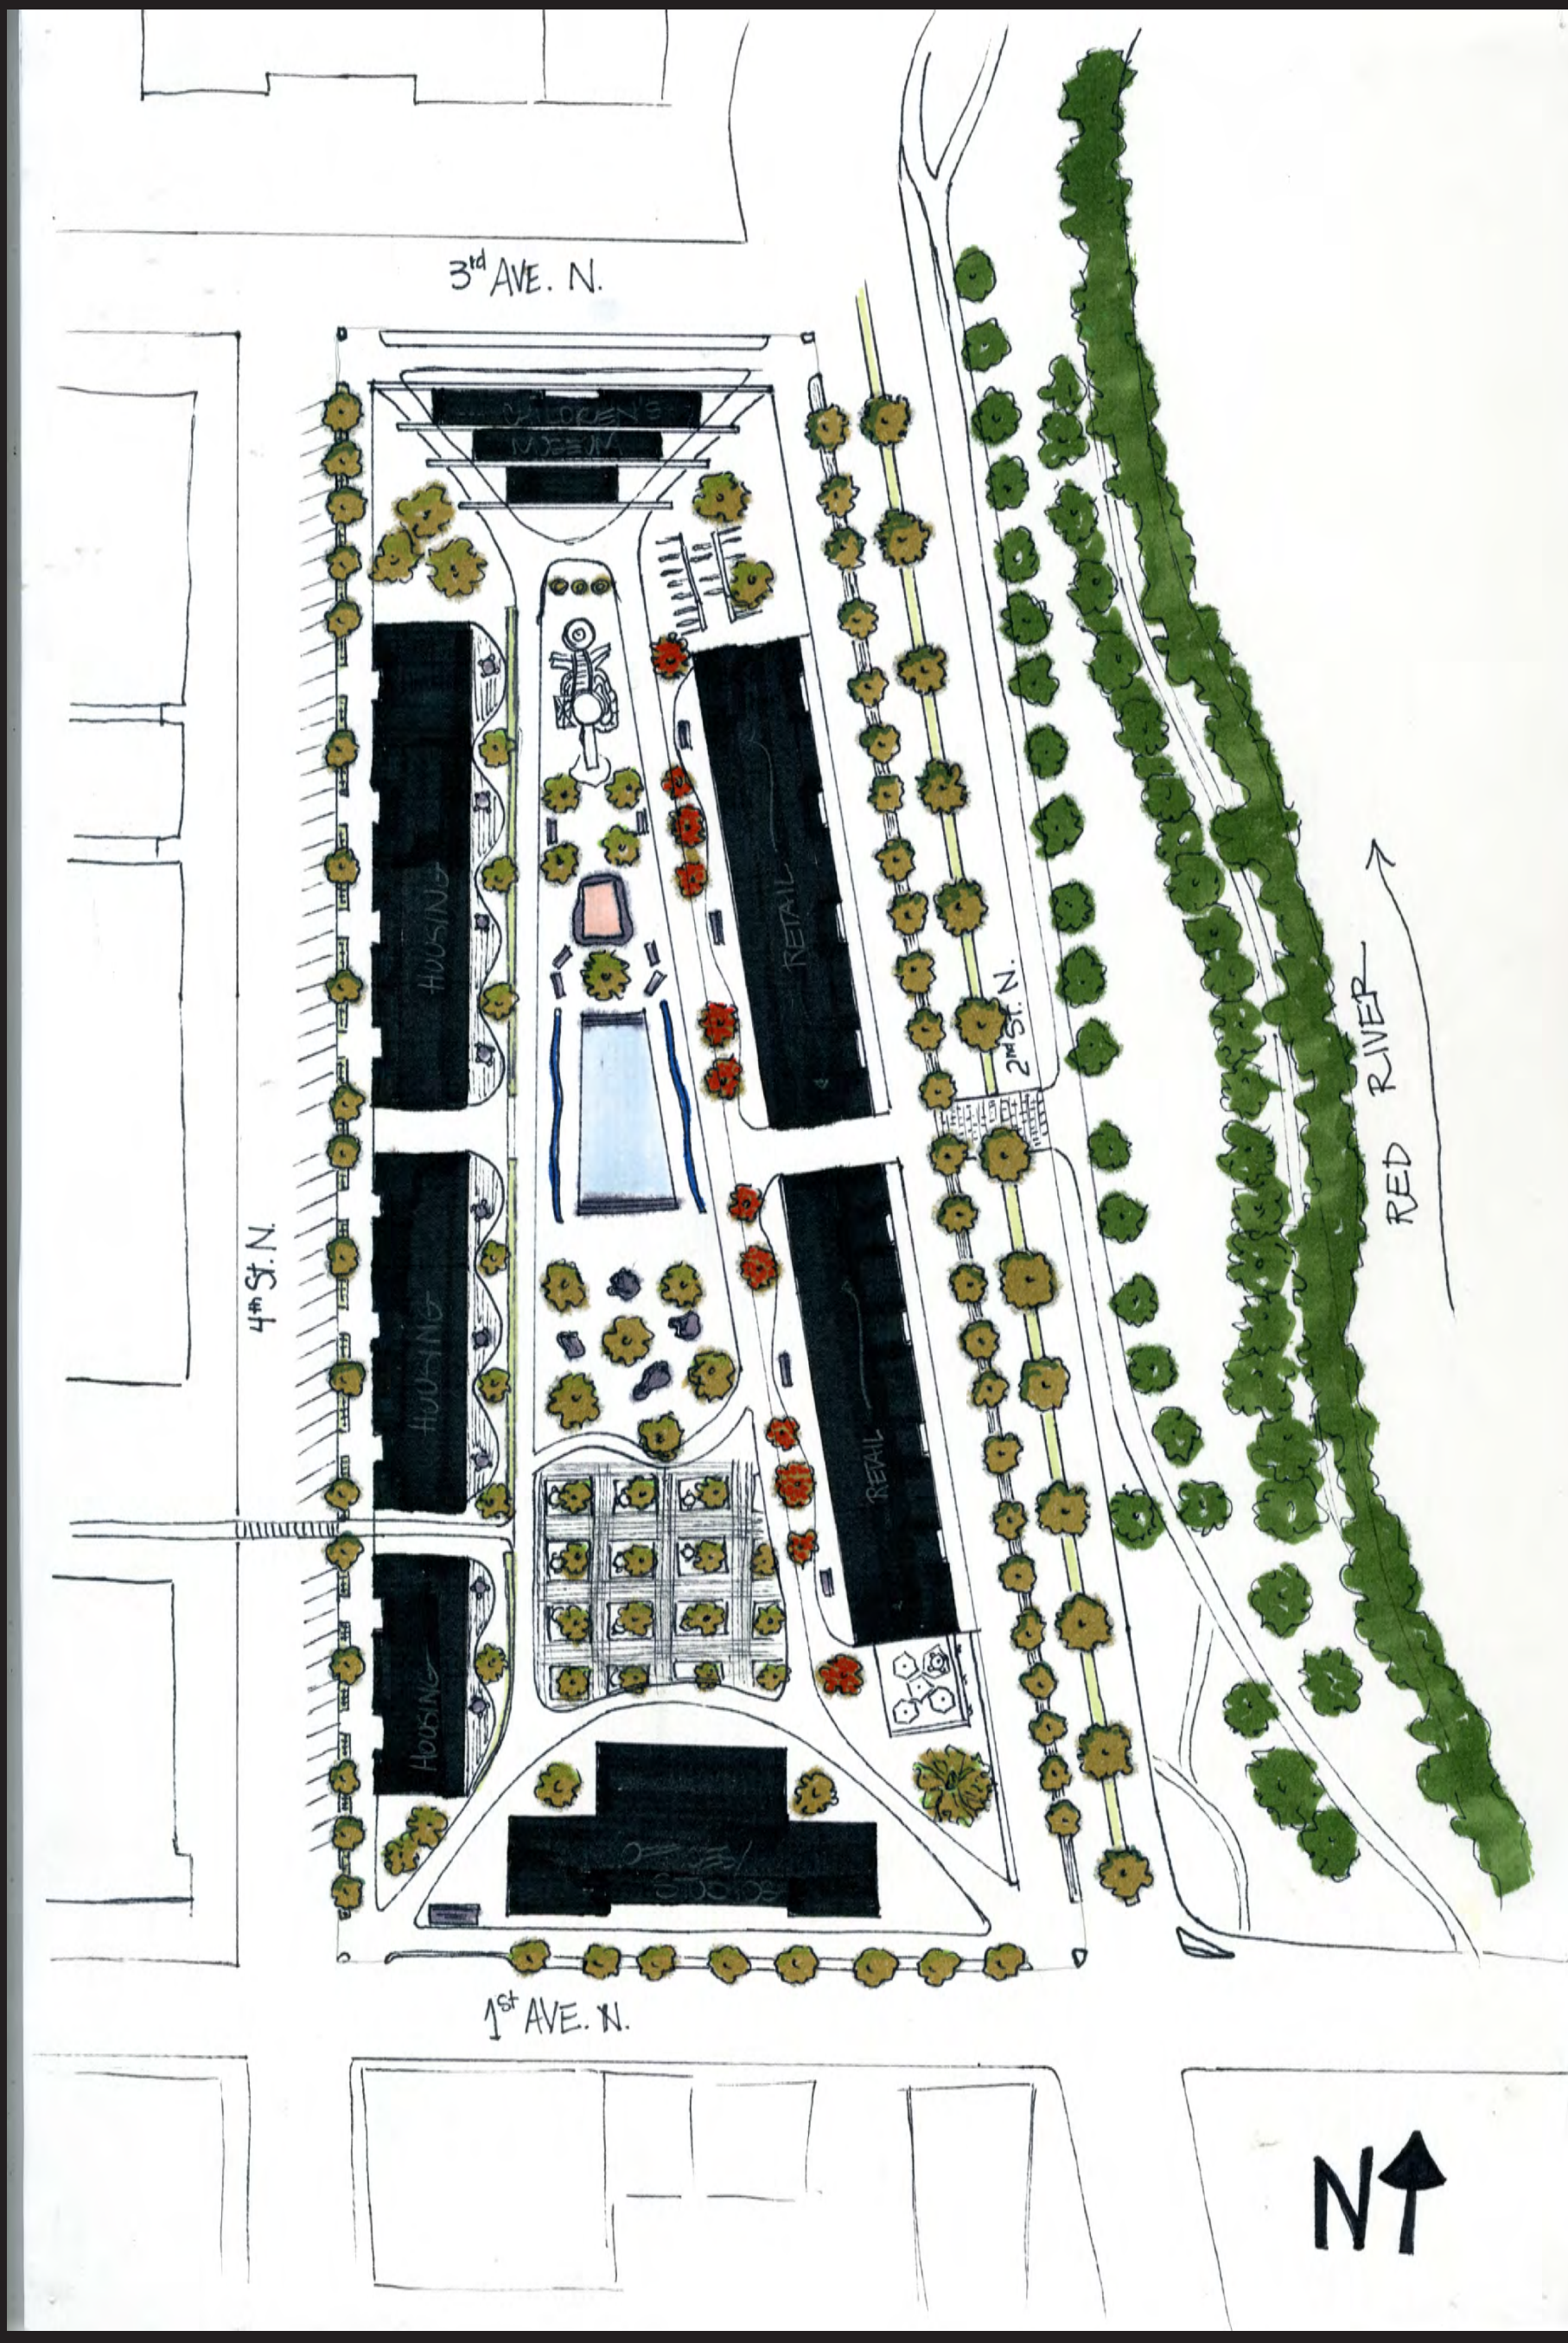

CREATIVE KID

FARGO, ND

View from Public Paths

SITE PLAN 1" = 60'-0"

Roof Top Garden

PUBLIC PATHS THROUGH PARK

Third Floor Plan

South Elevation

Second Floor Plan

Section

First Floor Plan

1/16 scale

SIDEWALK INTERACTION