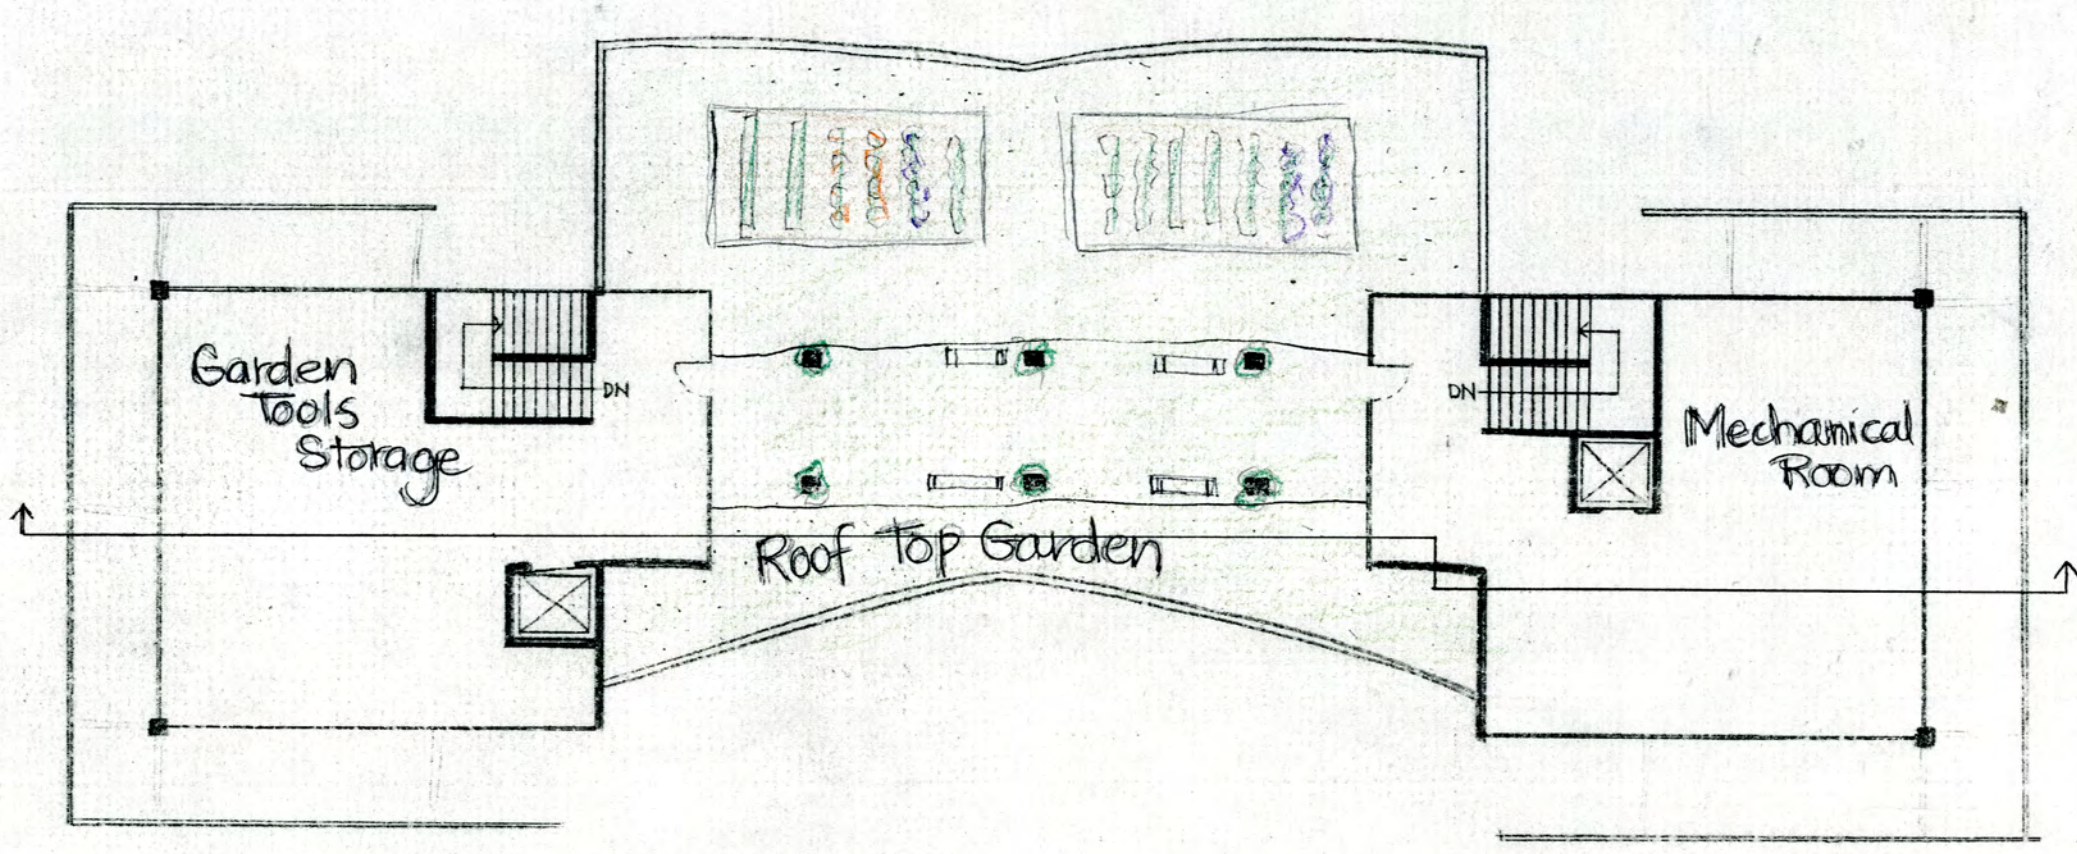

CREATIVE KID

FARGO, ND

View from Public Paths

SITE PLAN 1" = 60'-0"

Roof Top Garden

PUBLIC PATHS THROUGH PARK

Third Floor Plan

South Elevation

Second Floor Plan

Section

First Floor Plan

1/16 scale

SIDEWALK INTERACTION