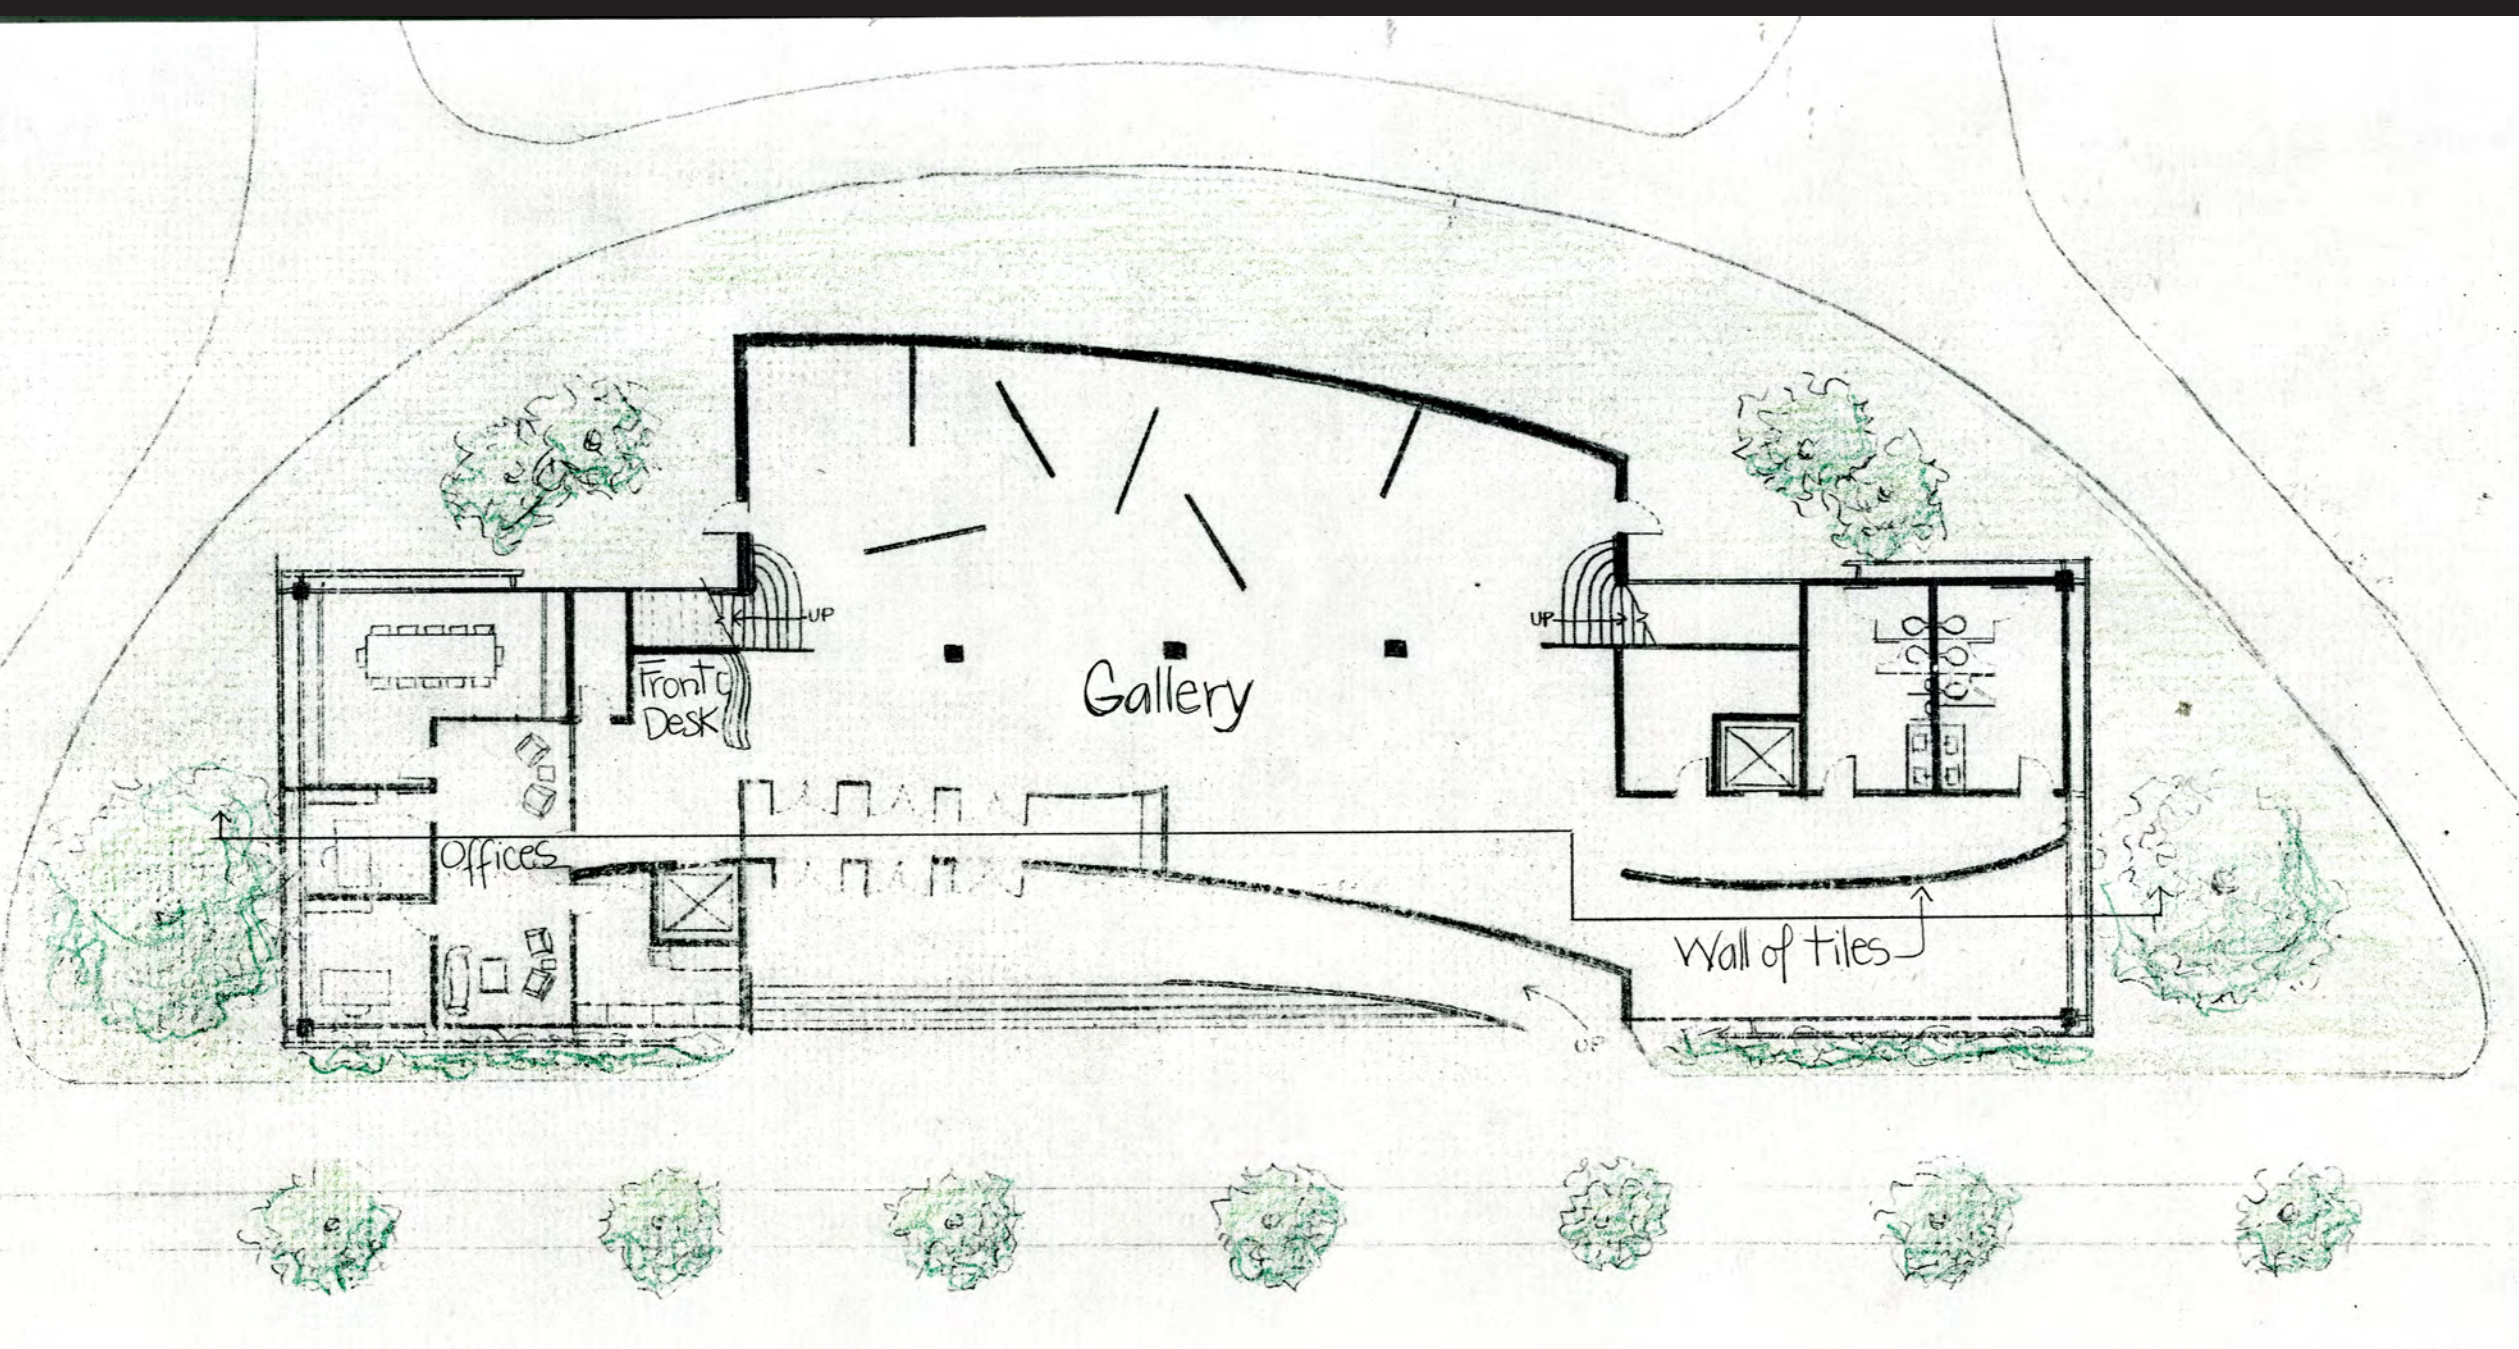

CREATIVE KID

FARGO, ND

View from Public Paths

SITE PLAN 1" = 60'-0"

Roof Top Garden

PUBLIC PATHS THROUGH PARK

Third Floor Plan

South Elevation

Second Floor Plan

Section

First Floor Plan

1/16 scale

SIDEWALK INTERACTION