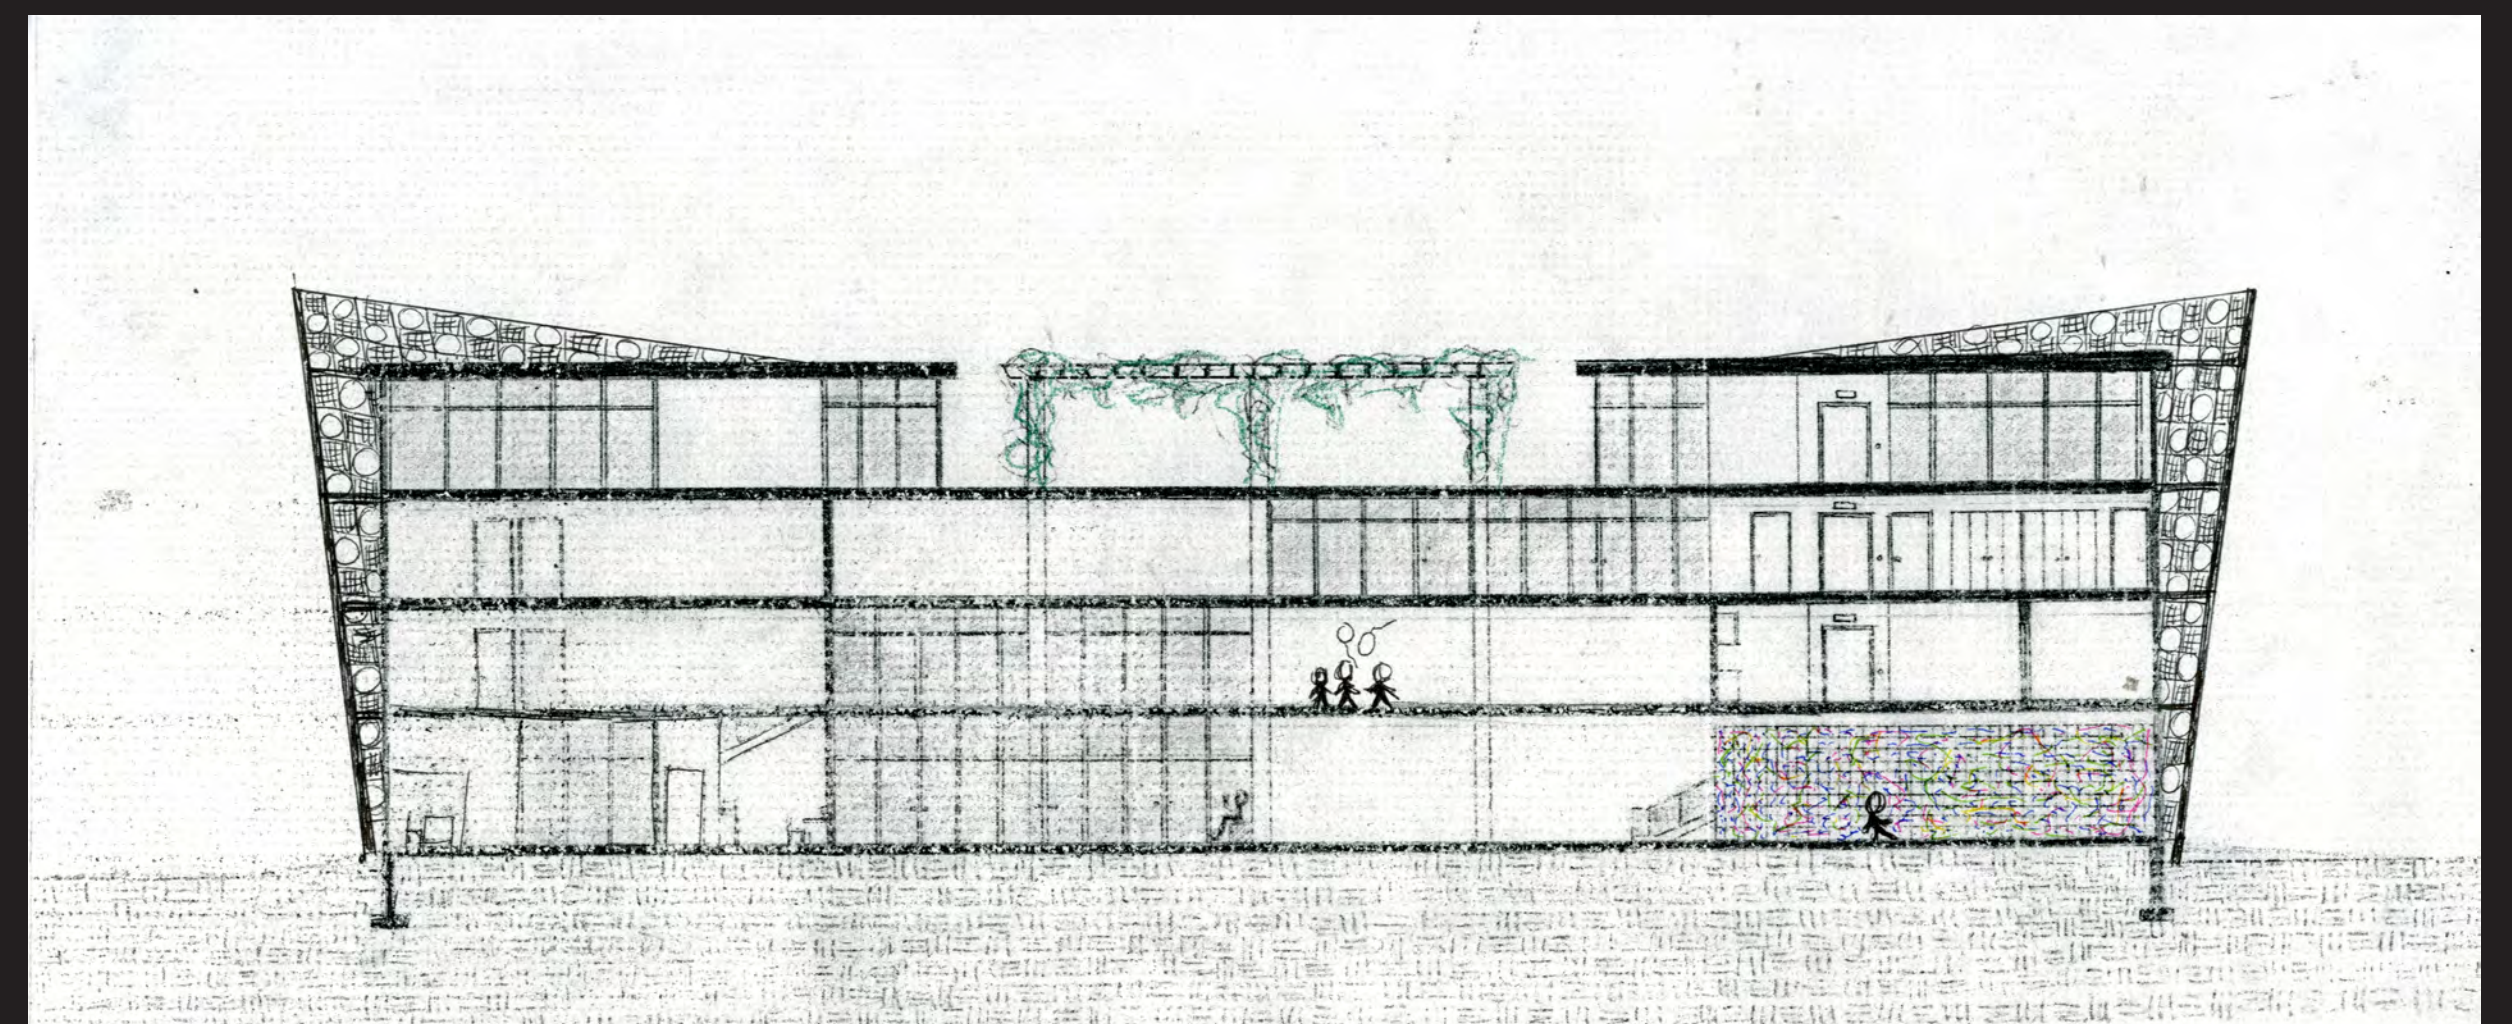

CREATIVE KID

FARGO, ND

View from Public Paths

SITE PLAN 1" = 60'-0"

Roof Top Garden

PUBLIC PATHS THROUGH PARK

Third Floor Plan

South Elevation

Second Floor Plan

Section

First Floor Plan

1/16 scale

SIDEWALK INTERACTION