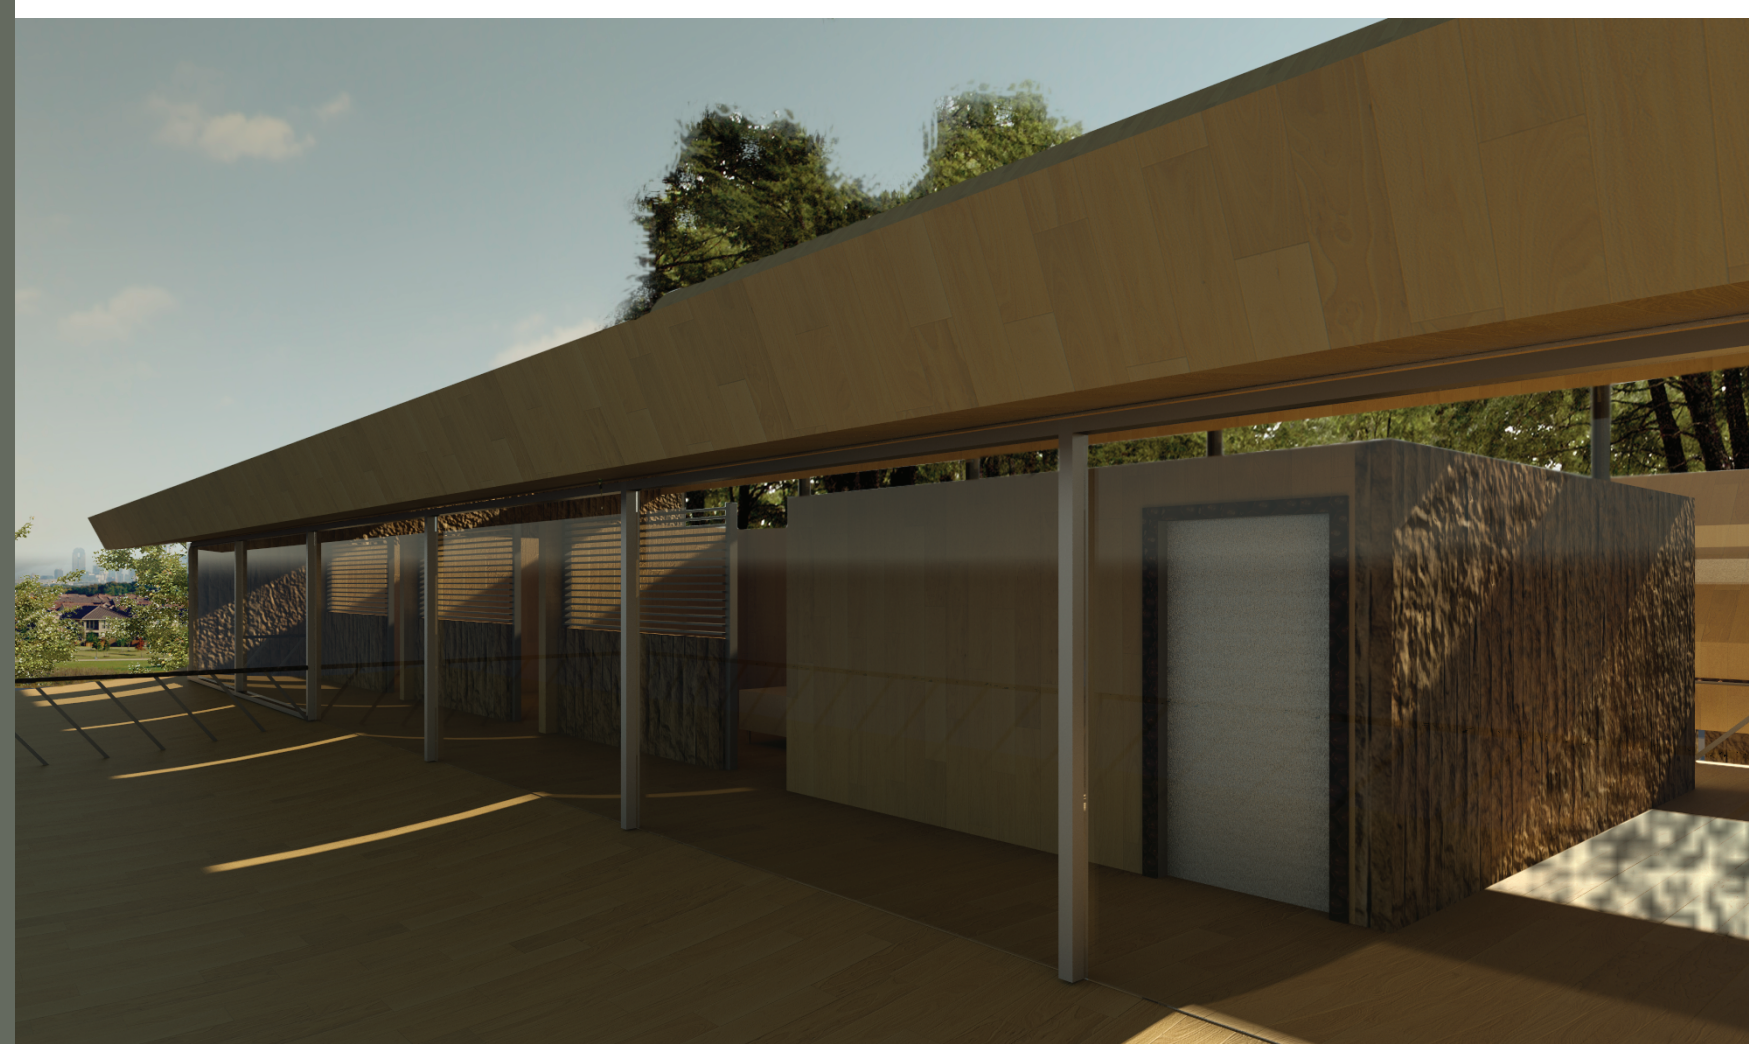

# Temple of Enlightenment

Roof Deck

Stupa & Bot from Sala

Prayer Space (Wihan)

Common Space/ Kitchen