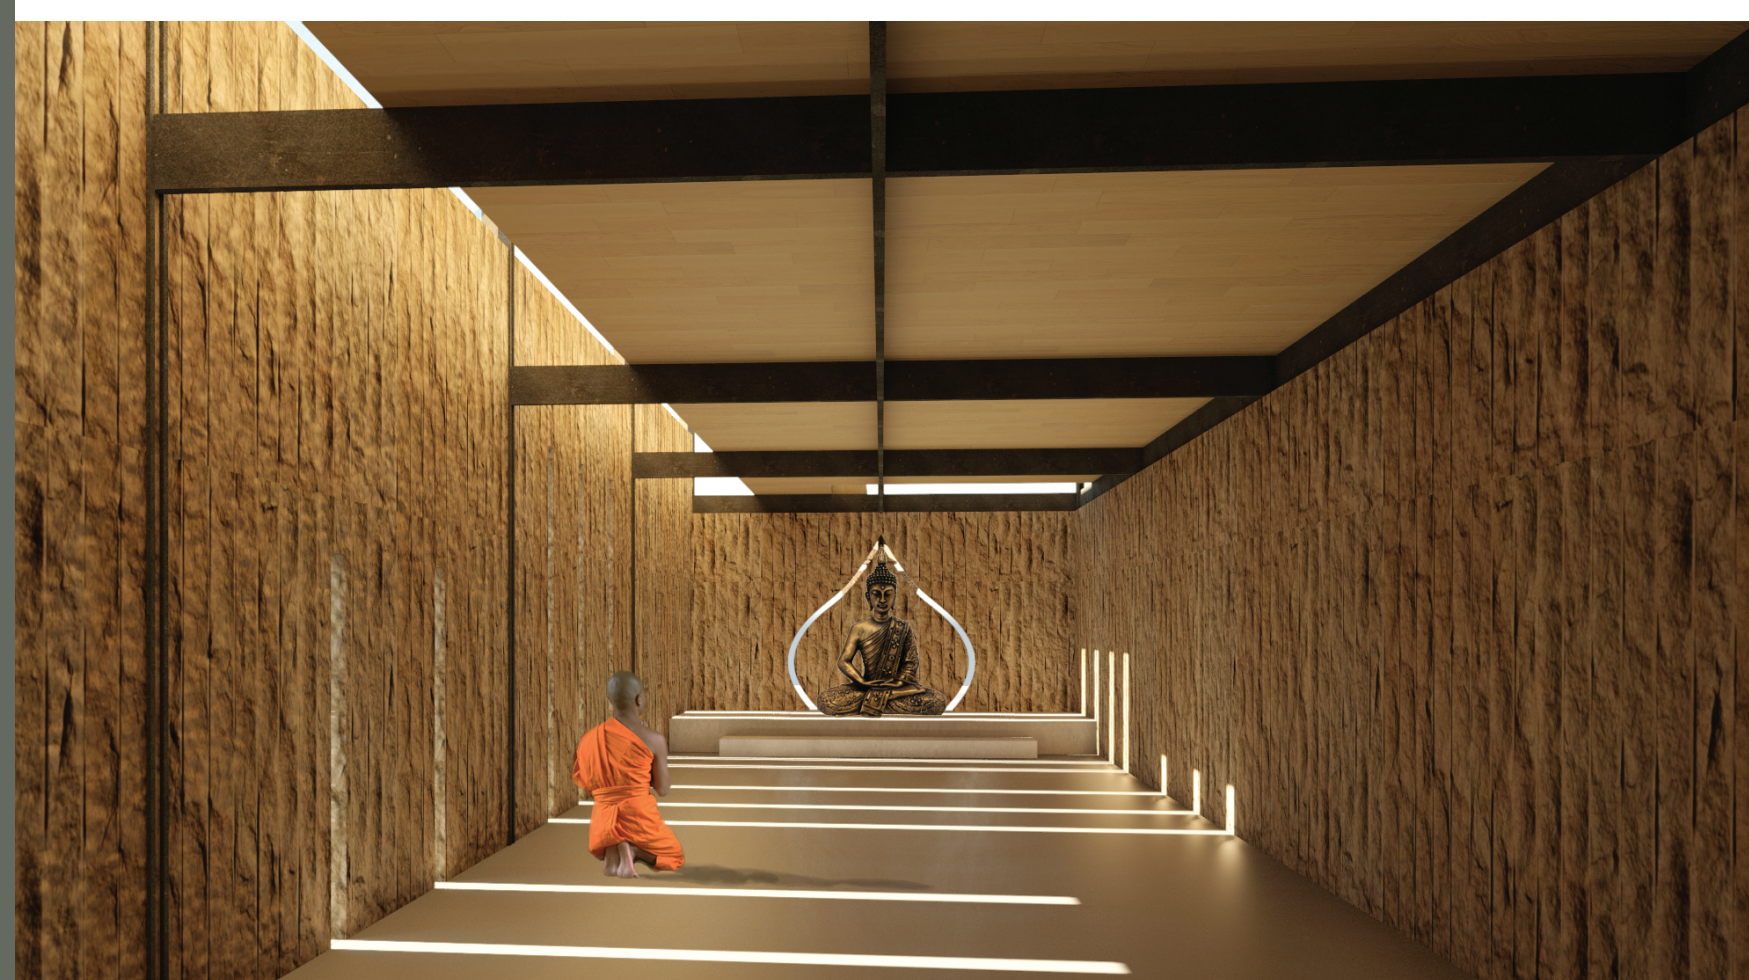

# Temple of Enlightenment

Roof Deck

Stupa & Bot from Sala

Prayer Space (Wihan)

Common Space/ Kitchen