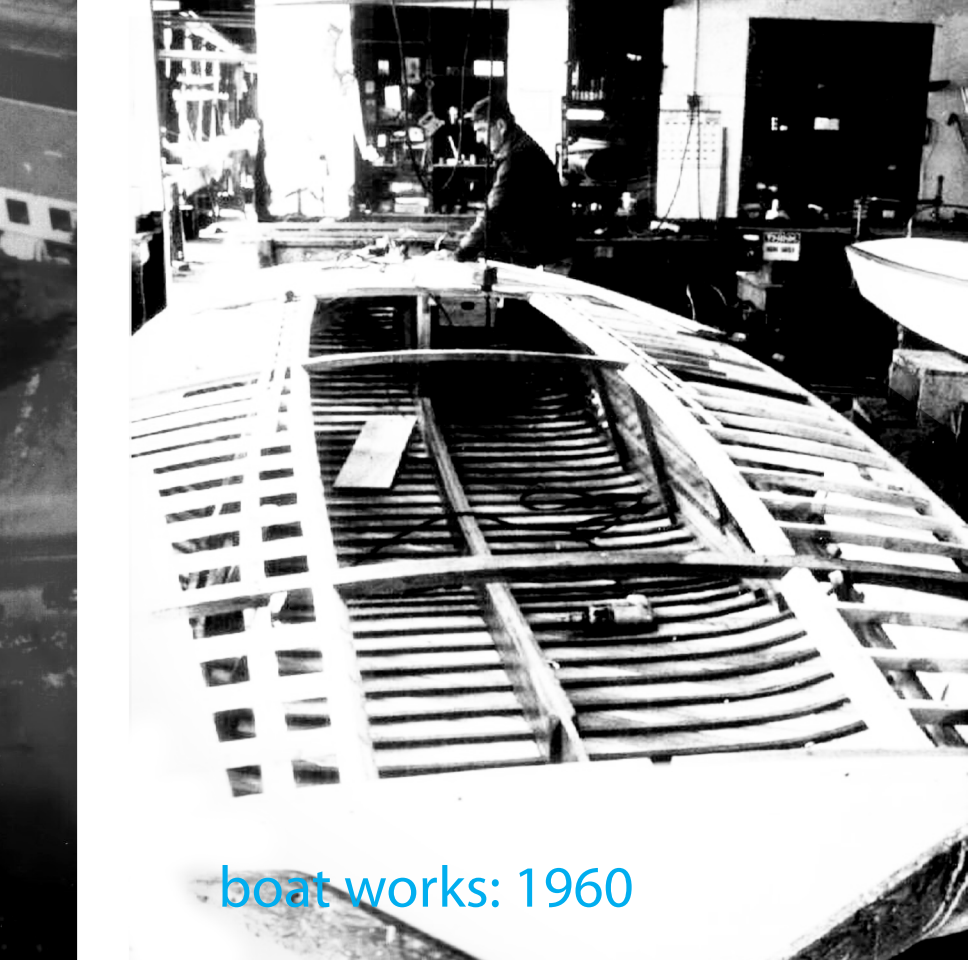

[site history]

historic site photo: 1890

lake shore: 1900

johnson boat works: 1930

white bear lake: 1940

johnson boat works: 1950

boat works: 1960