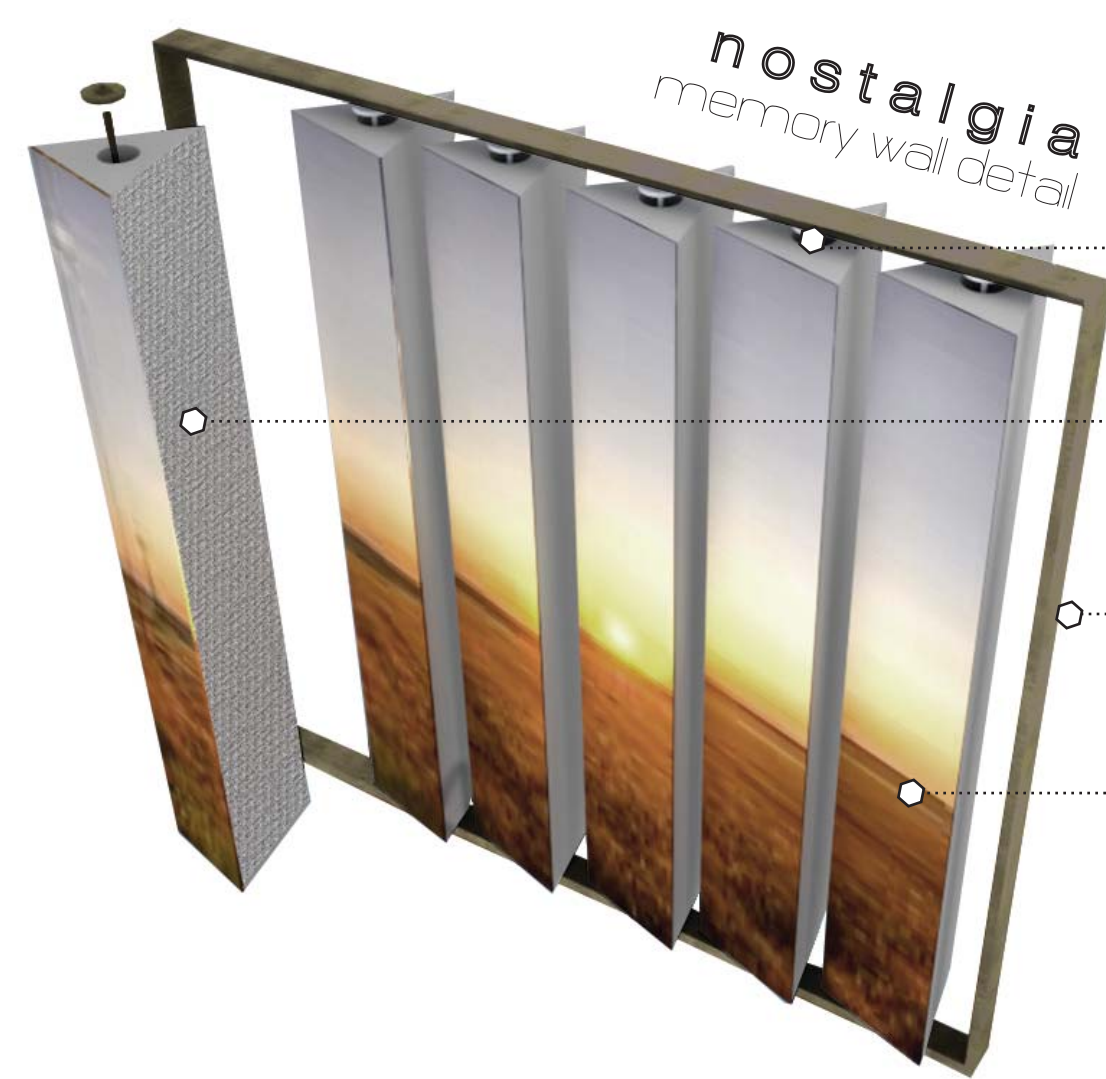

interior
sound wall

sound dampening
comfort

exterior wall
at Trespa

increased lighting
visual clarity

exterior perspective
public + private entry

public entry

private entry

nostalgia
memory wall detail

aluminum panel track

acoustic panel

aluminum curtainwall frame

changeable image panel

treatment.

innovation.

research.

38'-6" TO parapet
26'-0" TO floor
14'-0" TO floor

section perspective
scale: 1/8" = 1'-0"
5/11 BR 2011

synergy