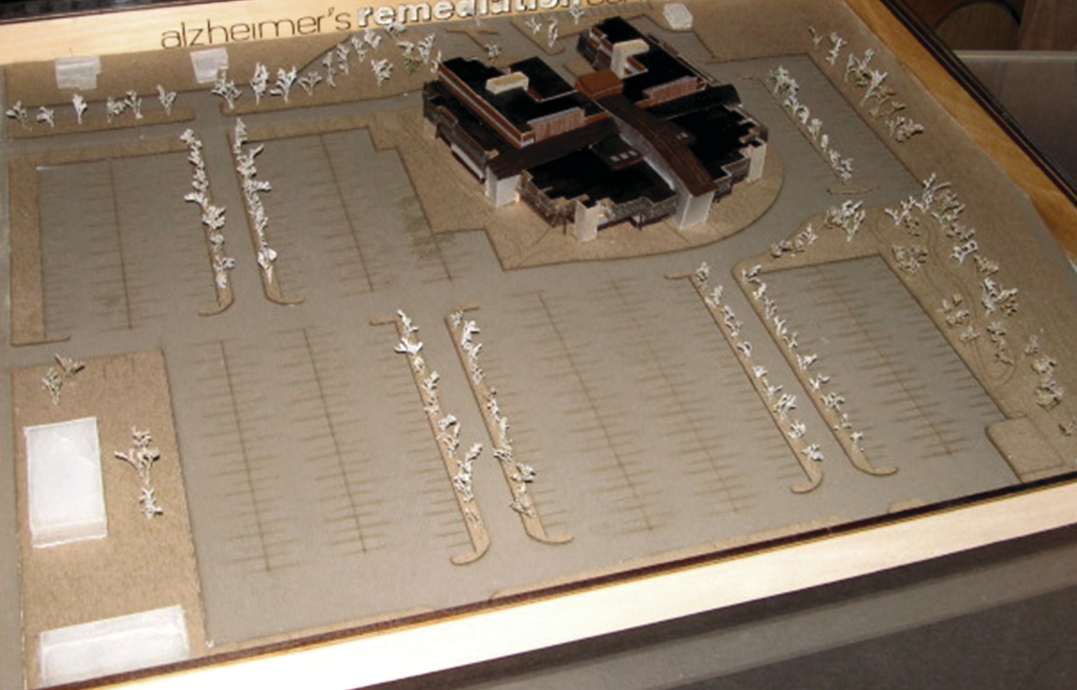

alzheimer's remediation center

40' x 97'