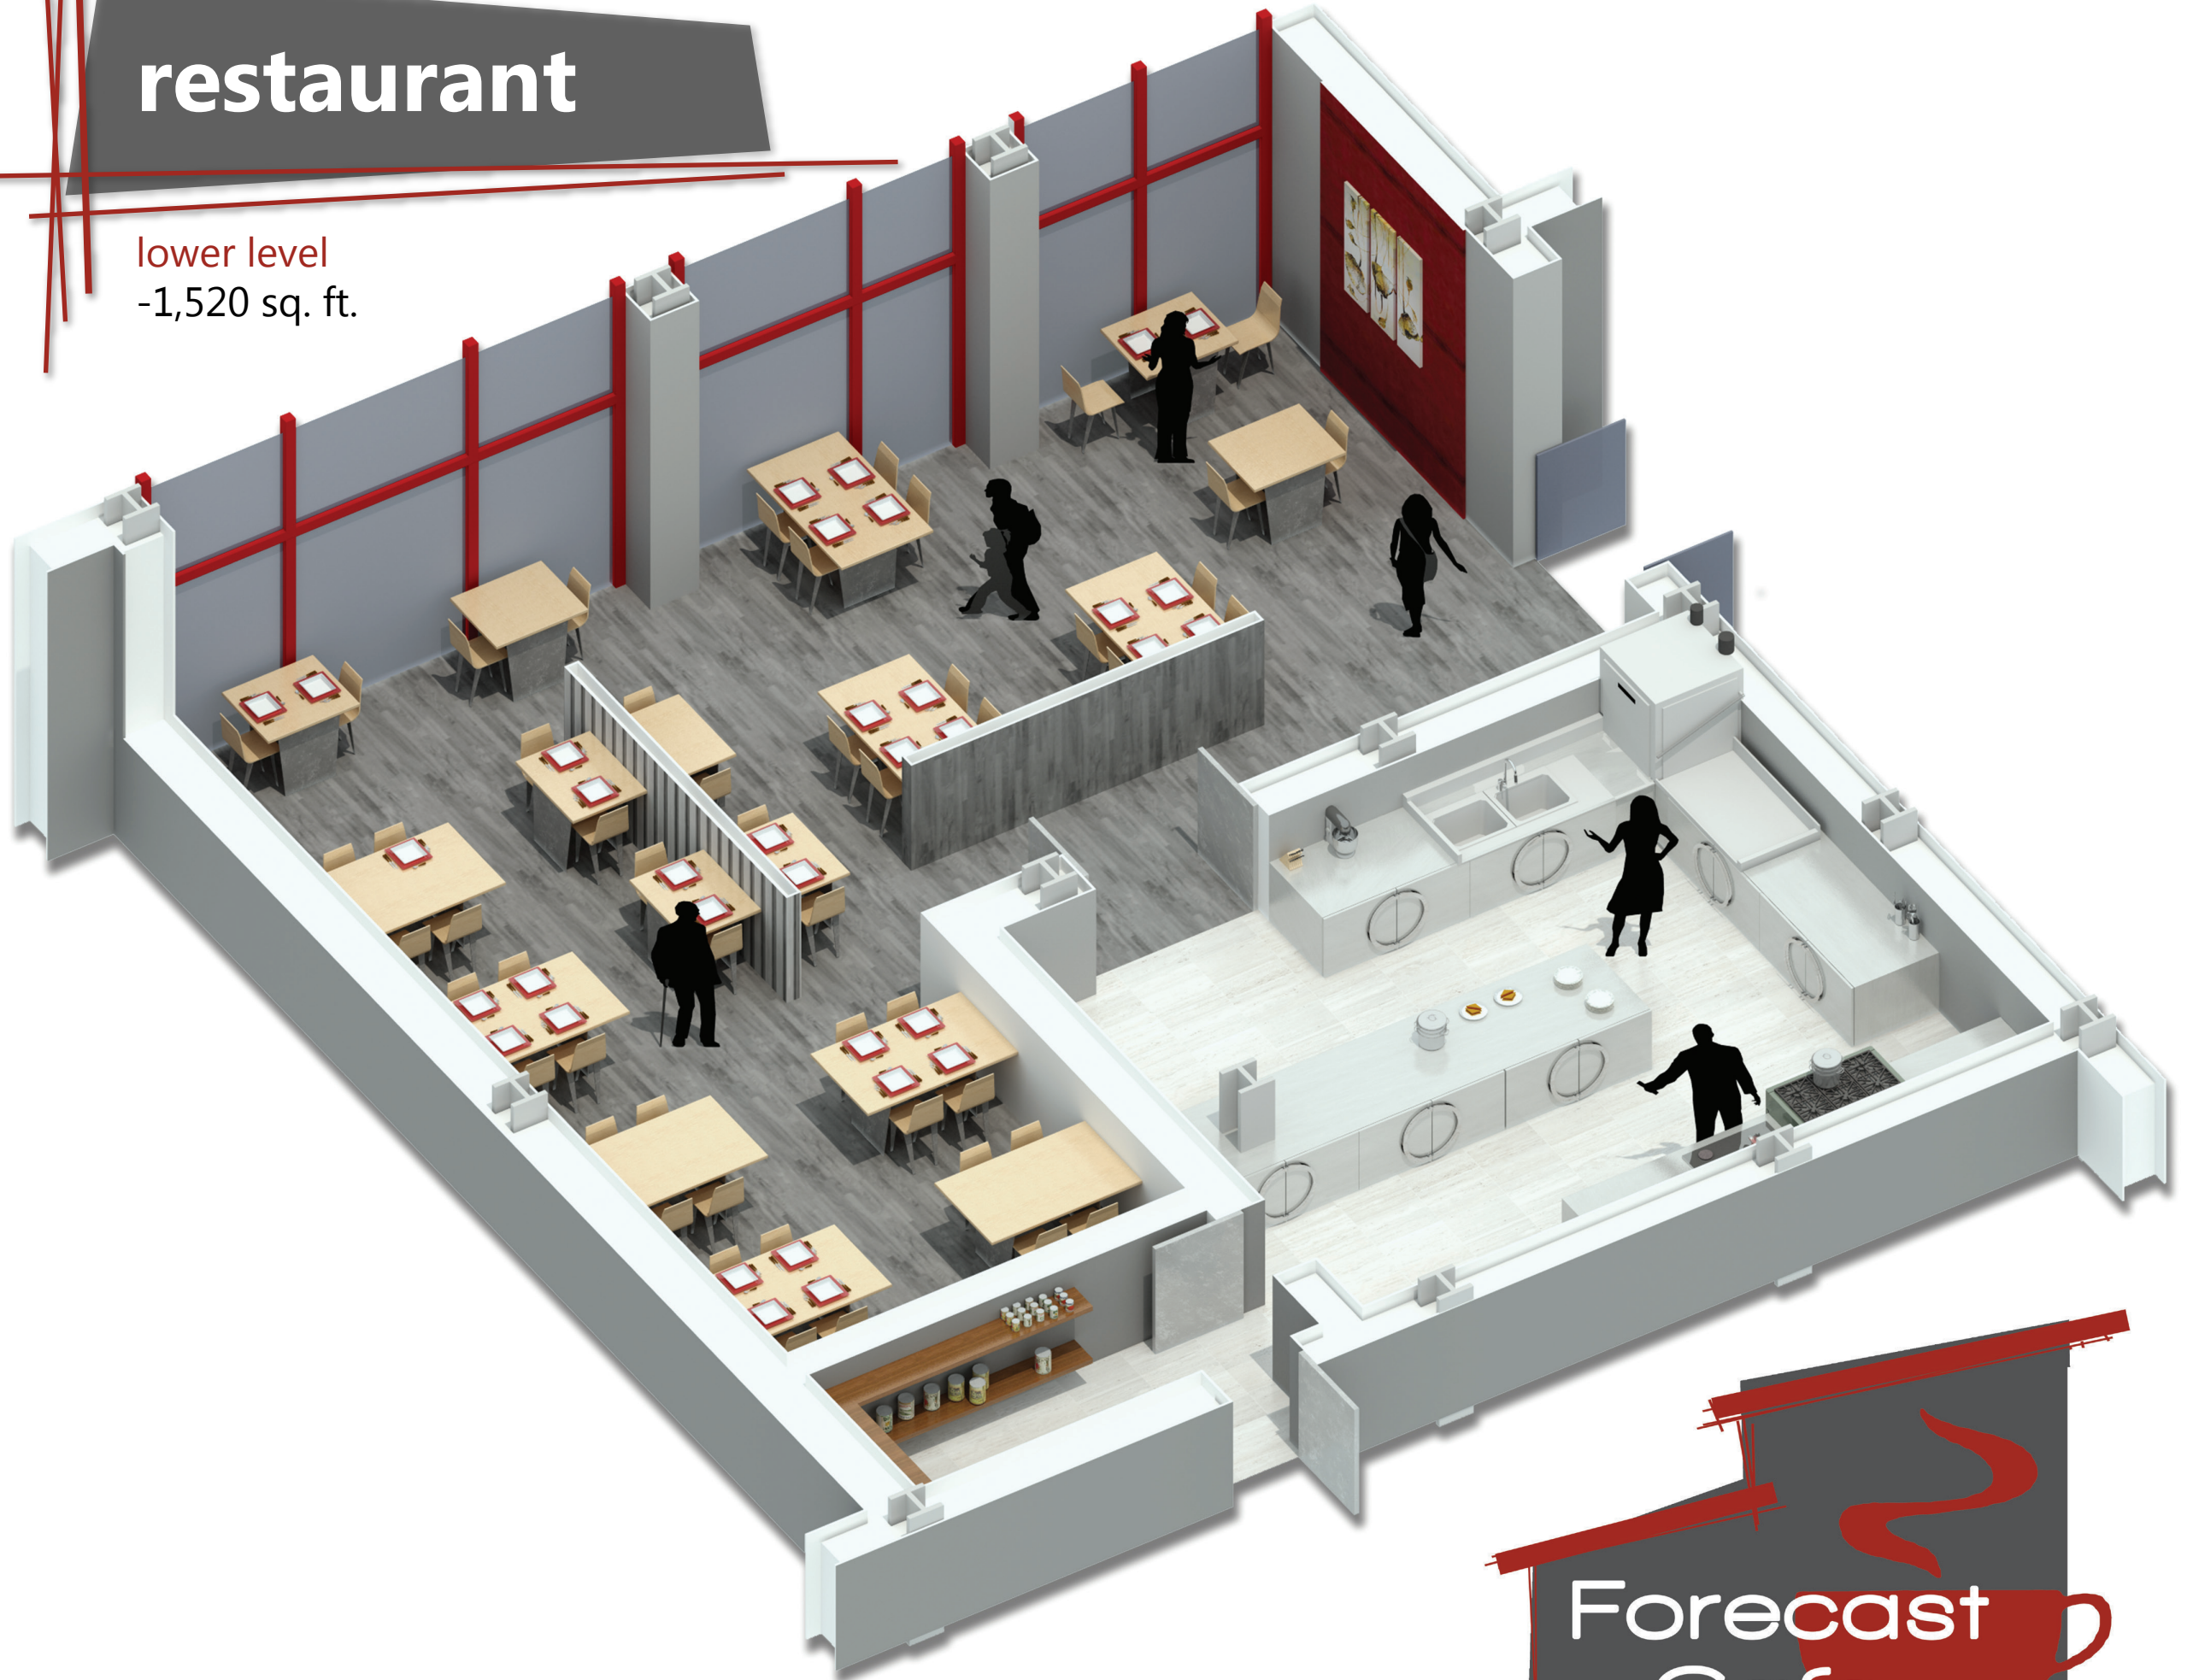

# restaurant

lower level  
-1,520 sq. ft.

Forecast  
Cafe

AT THE RURAL COMMONS