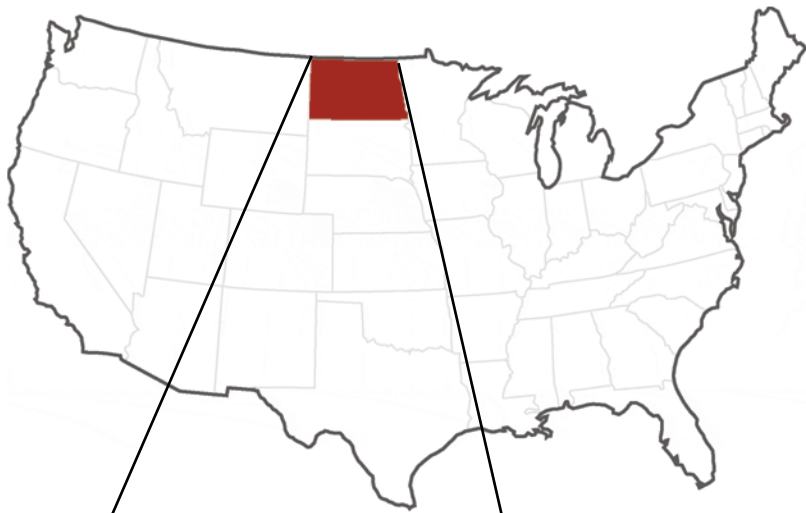

region

area towns

railroad

i29 to fargo

hwy 75

colfax

abercrombie

galchutt

red river

wild rice river

dwight

site

mooreton

wahpeton