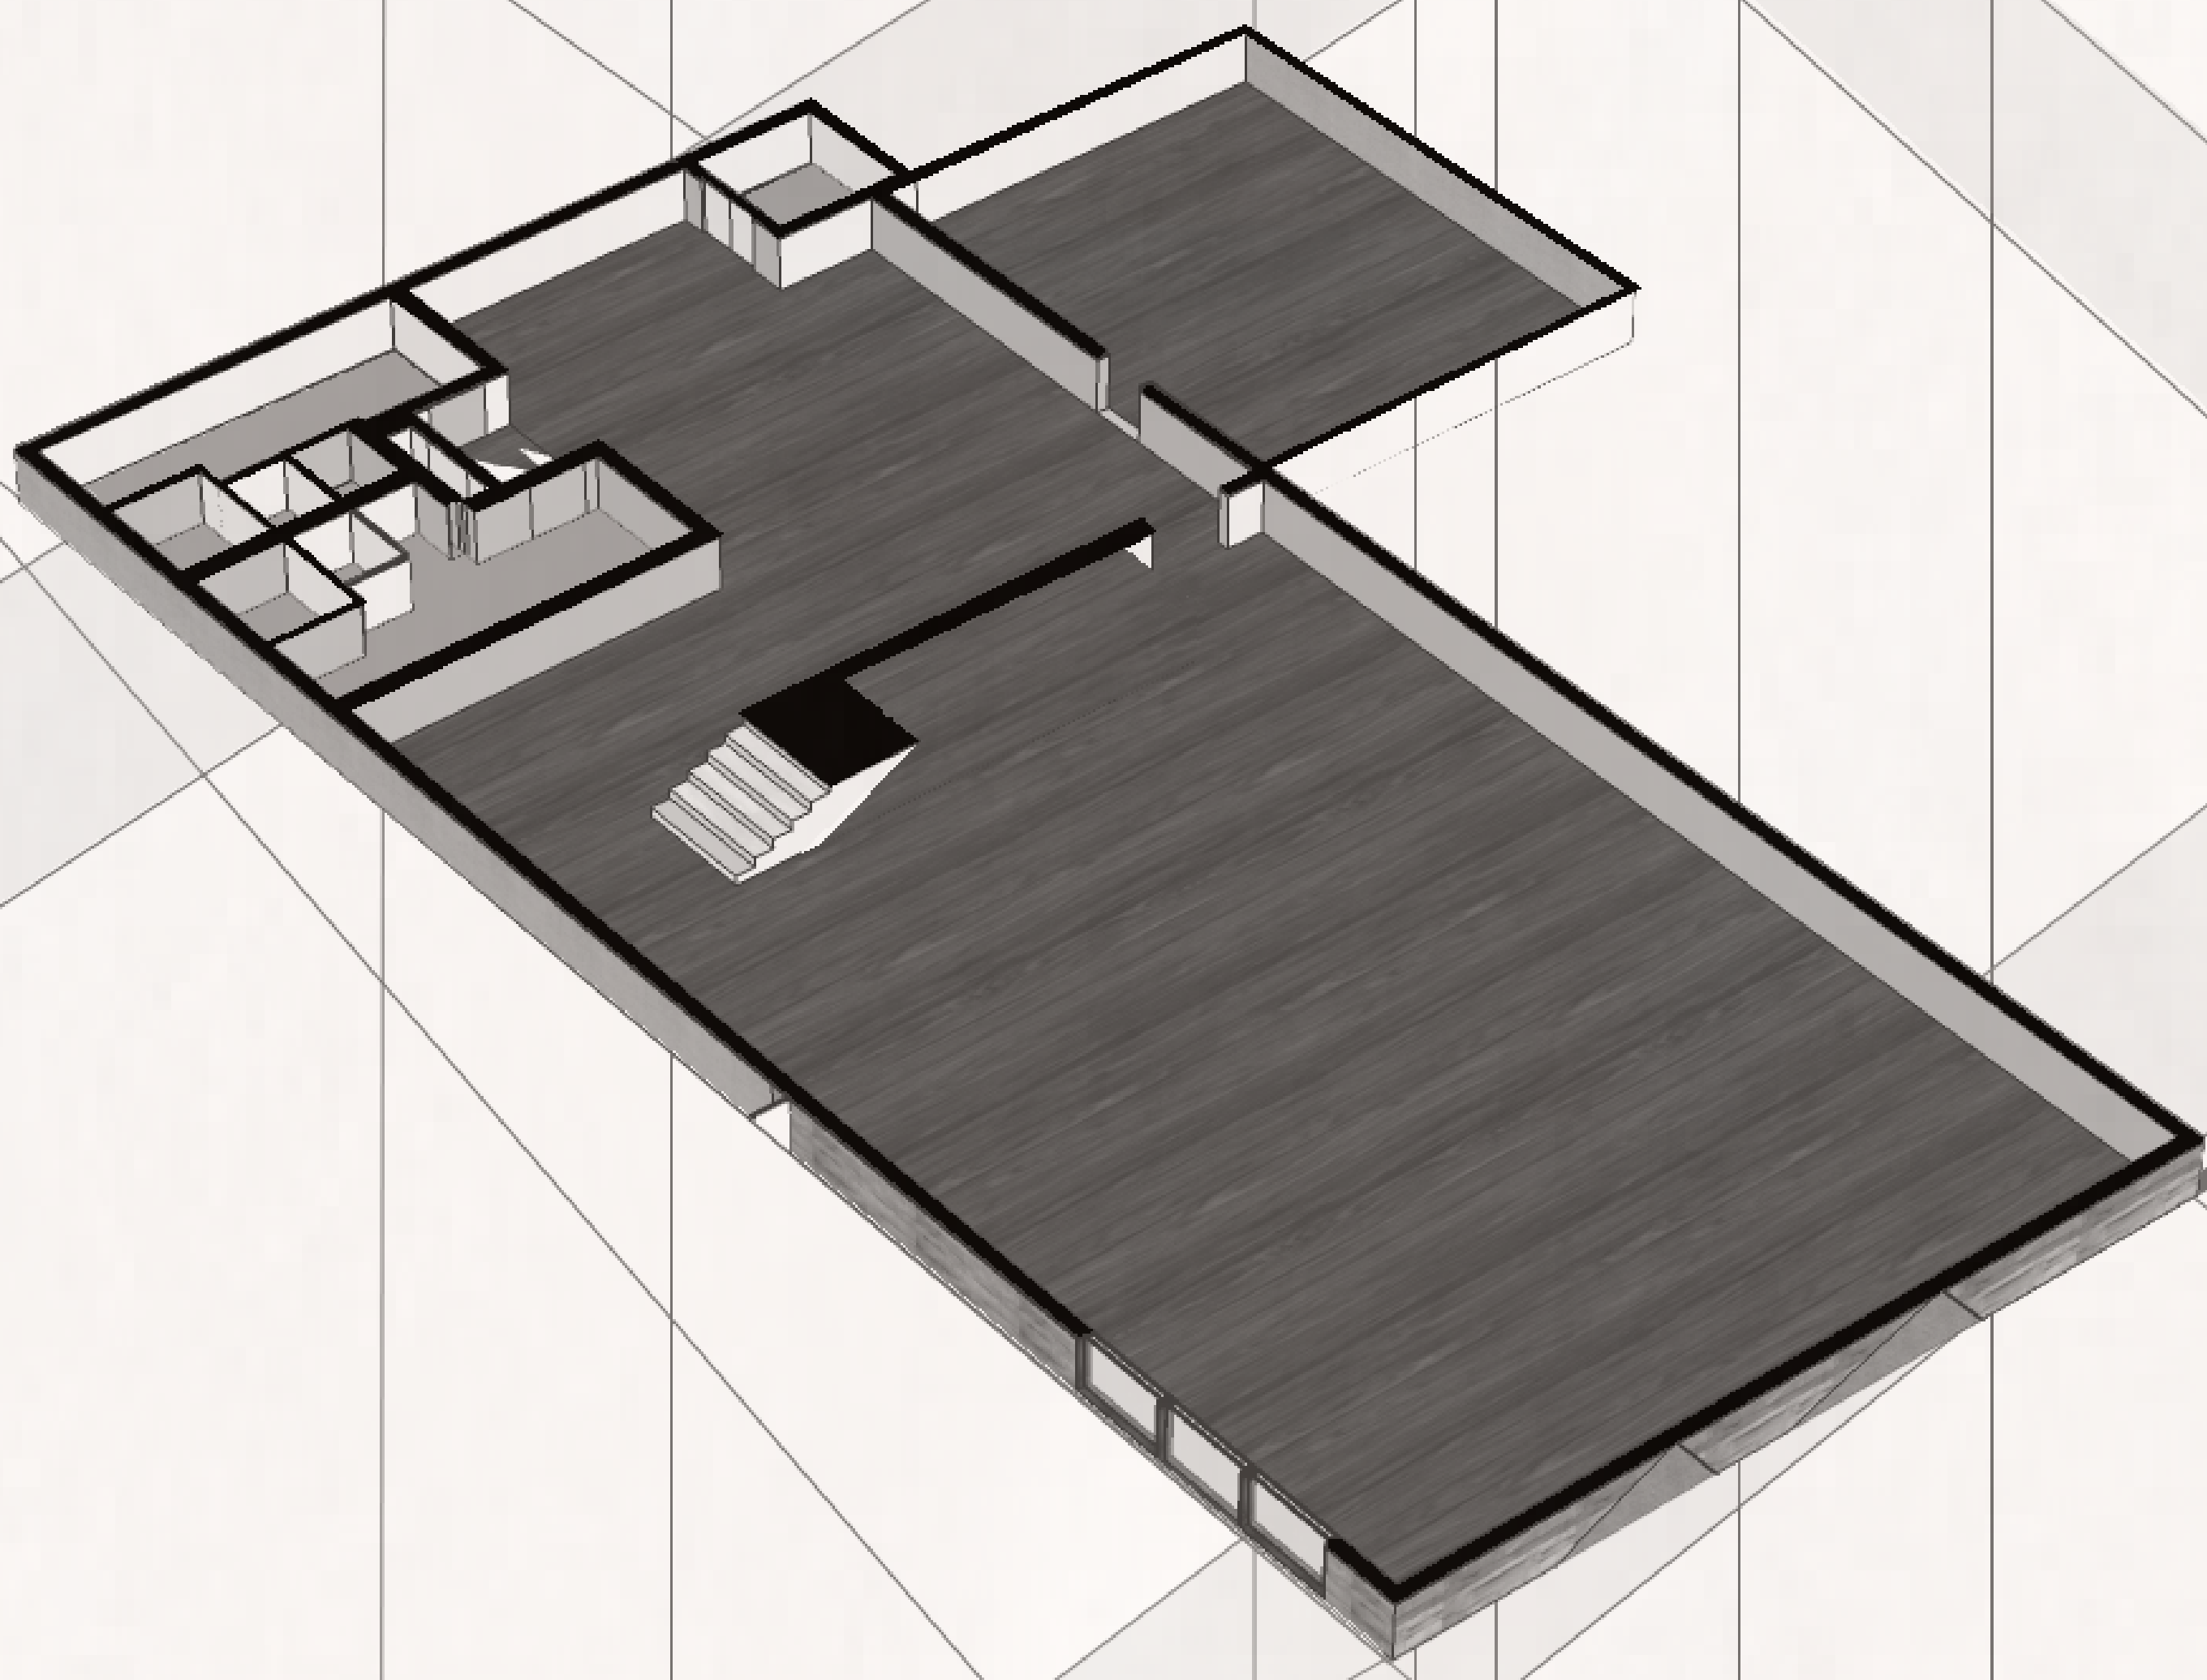

ROOF LEVEL
TOTAL SQ. FT.: 21,000

GROUND LEVEL
COMMITTAL ROOM
SERVICE ENTRY
CREMATORIUM
COLDSTORE
GRIEVING ROOM
MECHANICAL
URN PREPARATION
PUBLIC ENTRY
RECORDS OFFICE
COLUMBARIUM ROOMS
RESTROOMS
COATROOM
CEREMONY ENTRY
CEREMONY SPACE

LOWER LEVEL
RECEPTION SPACE
RESTROOMS
GARDEN ENTRY
KITCHEN SPACE

SOUTHWEST SECTION

NORTHWEST SECTION