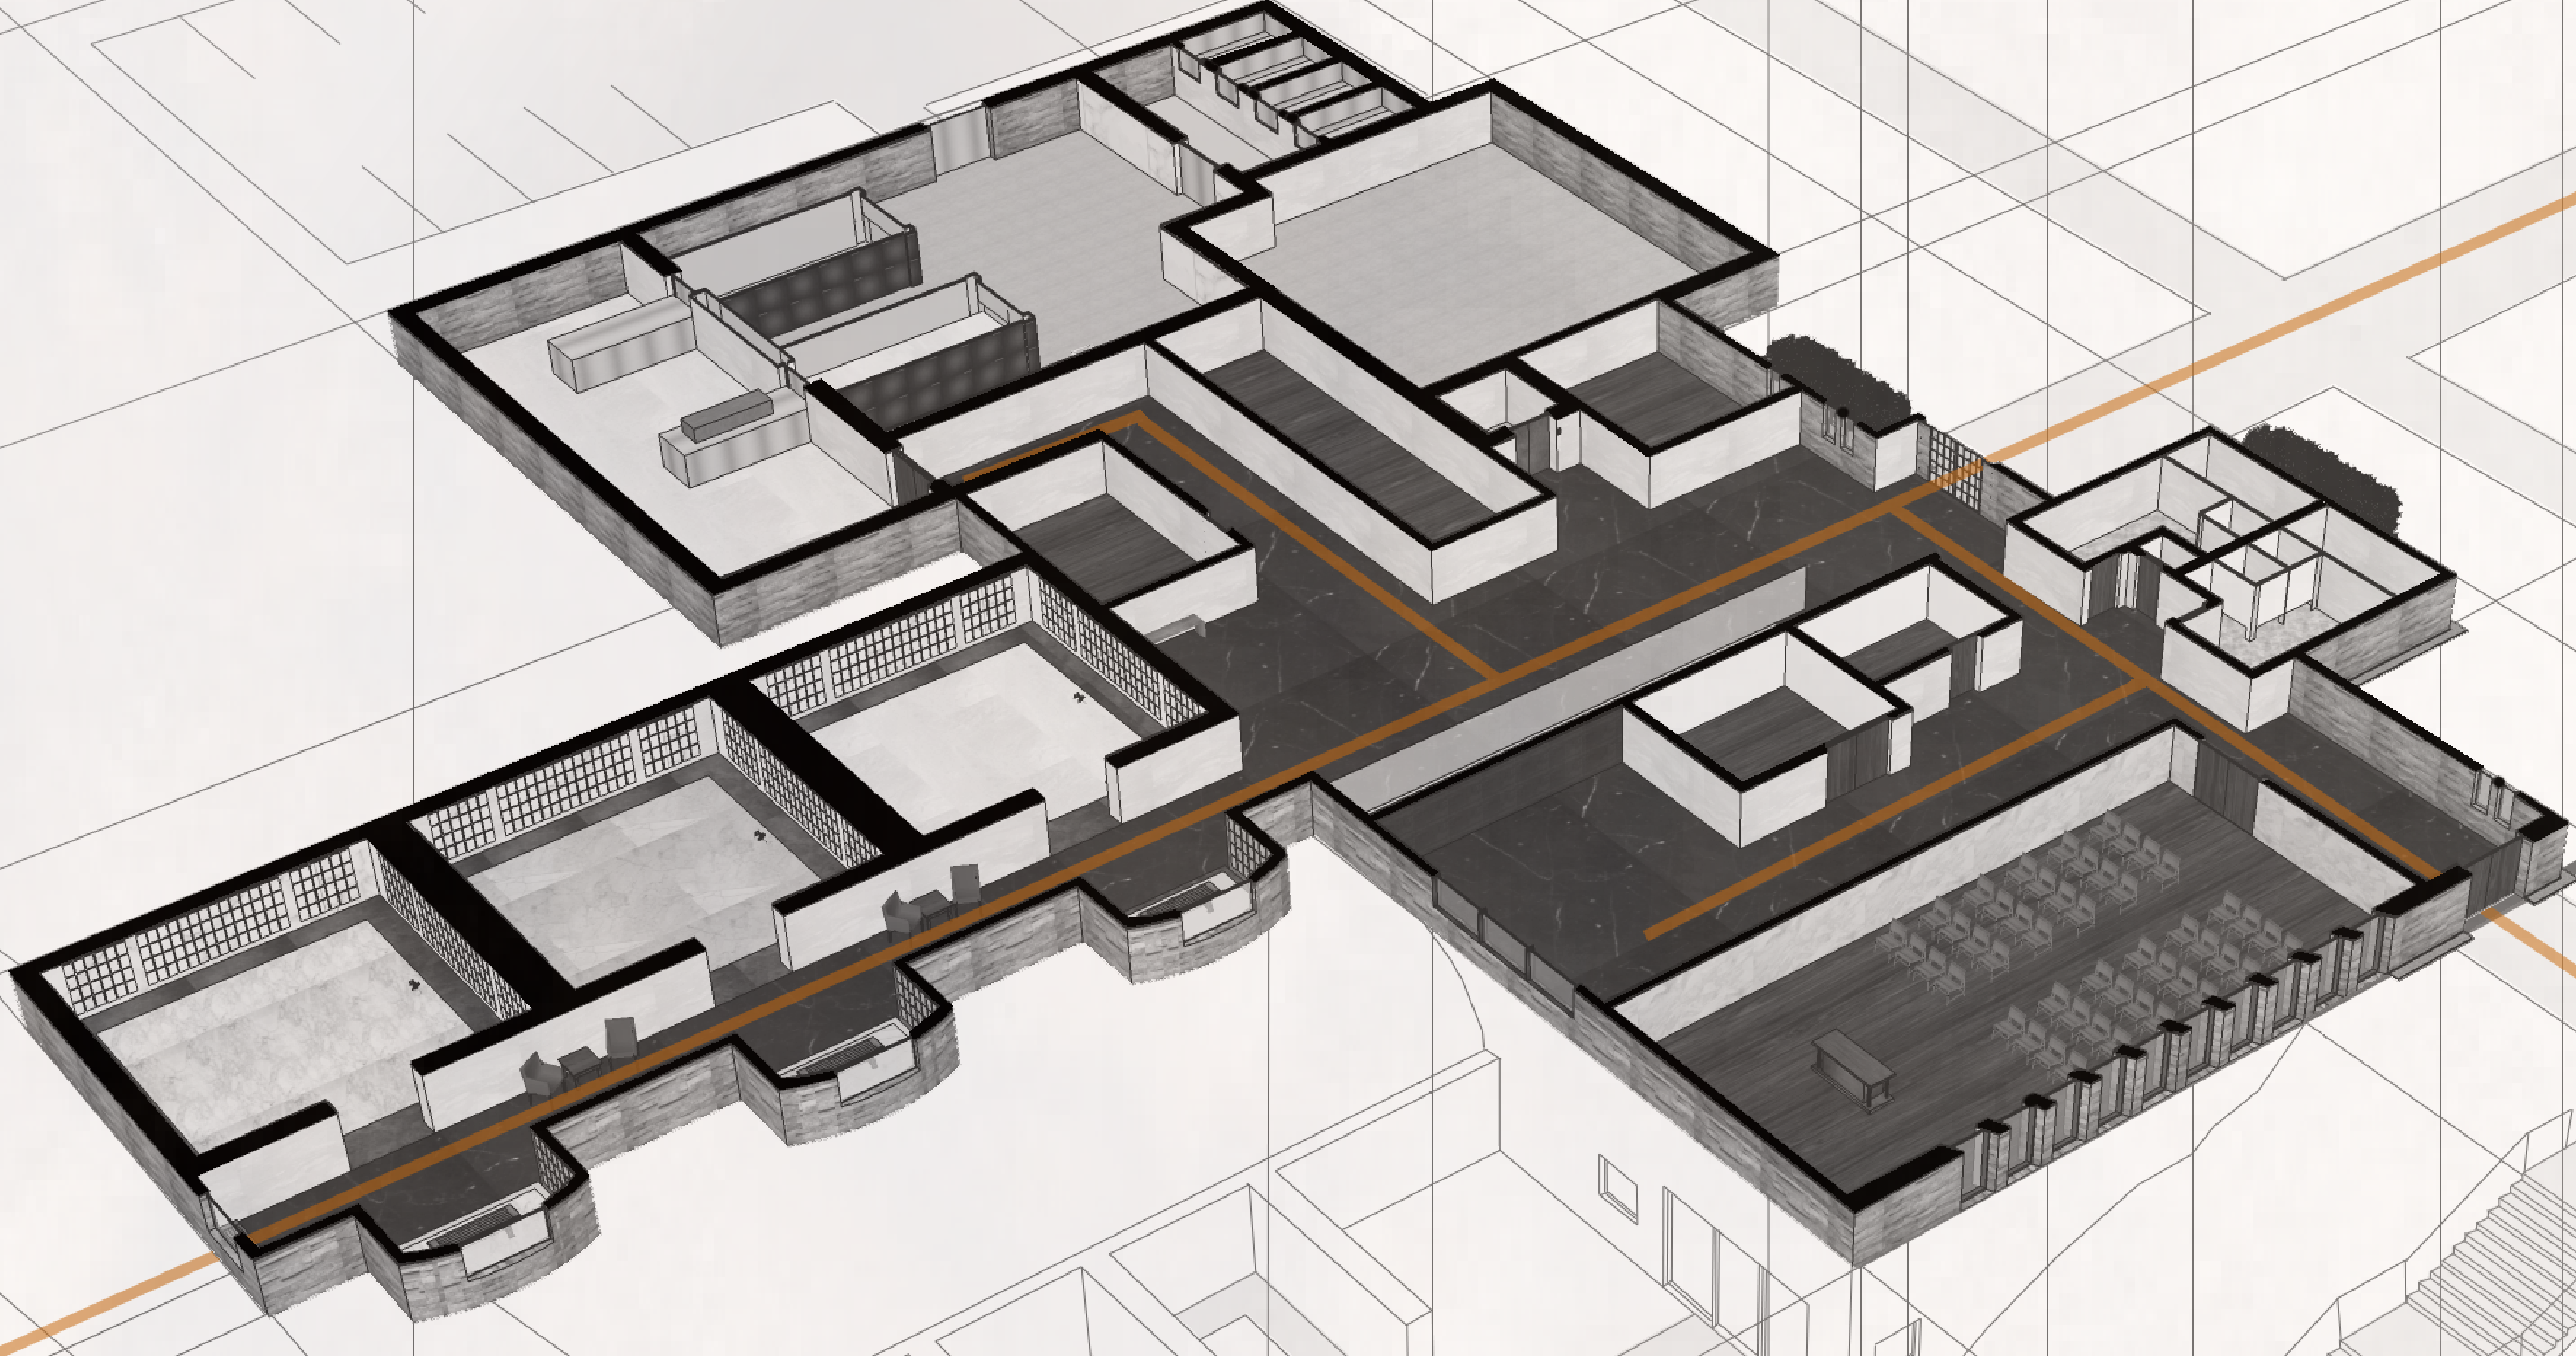

ROOF LEVEL
TOTAL SQ. FT.: 21,000

GROUND LEVEL
COMMITTAL ROOM
SERVICE ENTRY
CREMATORIUM
COLDSTORE
GRIEVING ROOM
MECHANICAL
URN PREPARATION
PUBLIC ENTRY
RECORDS OFFICE
COLUMBARIUM ROOMS
RESTROOMS
COATROOM
CEREMONY ENTRY
CEREMONY SPACE

LOWER LEVEL
RECEPTION SPACE
RESTROOMS
GARDEN ENTRY
KITCHEN SPACE

SOUTHWEST SECTION

NORTHWEST SECTION