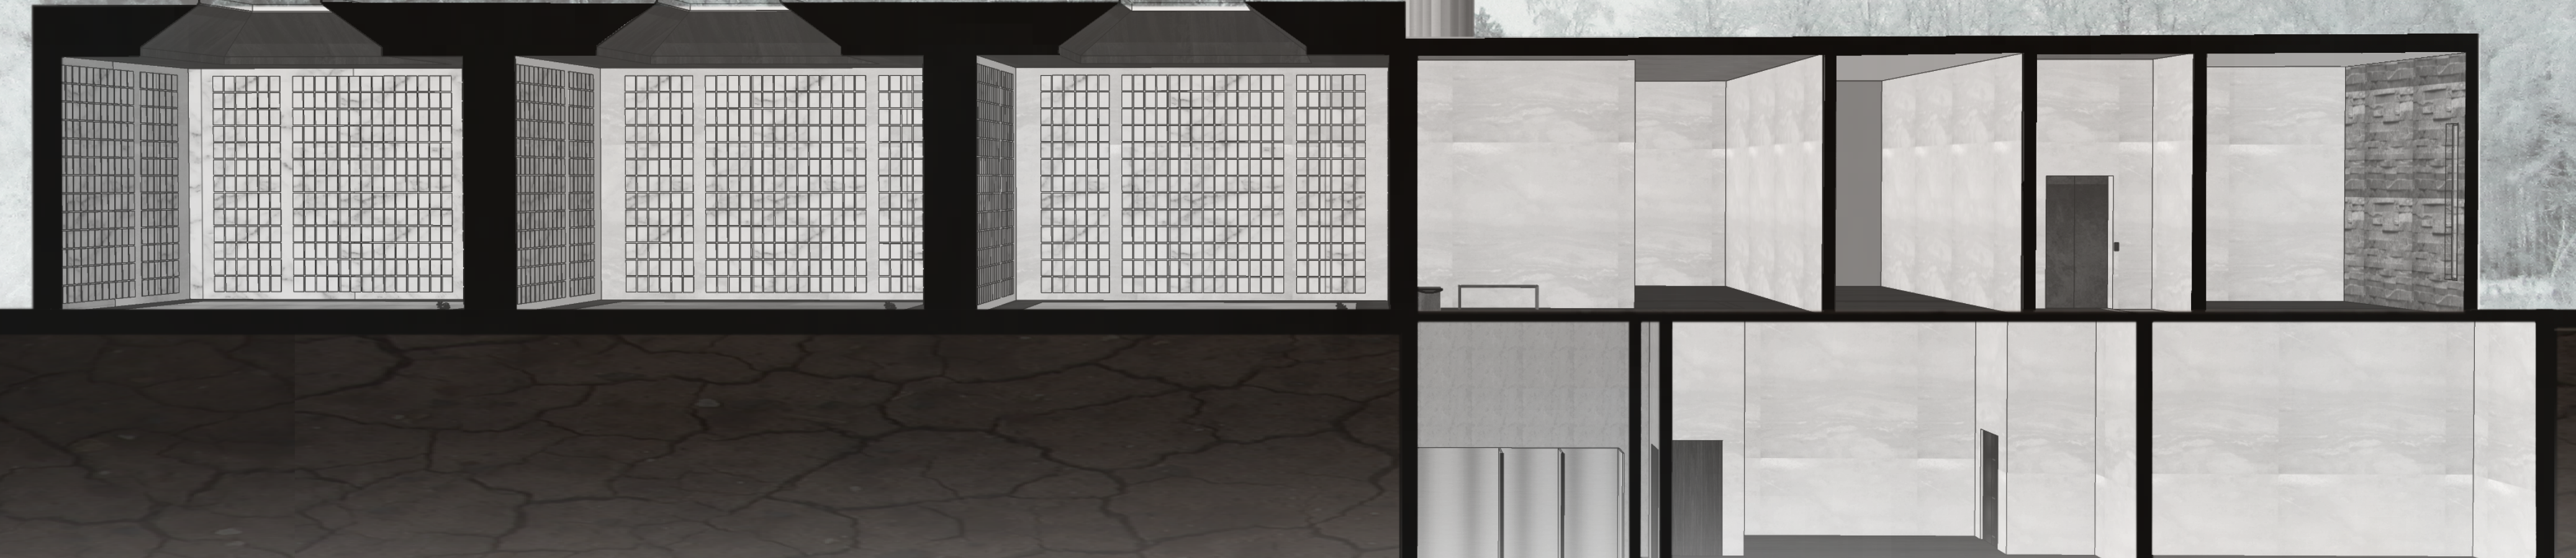

ROOF LEVEL
TOTAL SQ. FT.: 21,000

GROUND LEVEL
COMMITTAL ROOM
SERVICE ENTRY
CREMATORIUM
COLDSTORE
GRIEVING ROOM
MECHANICAL
URN PREPARATION
PUBLIC ENTRY
RECORDS OFFICE
COLUMBARIUM ROOMS
RESTROOMS
COATROOM
CEREMONY ENTRY
CEREMONY SPACE

LOWER LEVEL
RECEPTION SPACE
RESTROOMS
GARDEN ENTRY
KITCHEN SPACE

SOUTHWEST SECTION

NORTHWEST SECTION