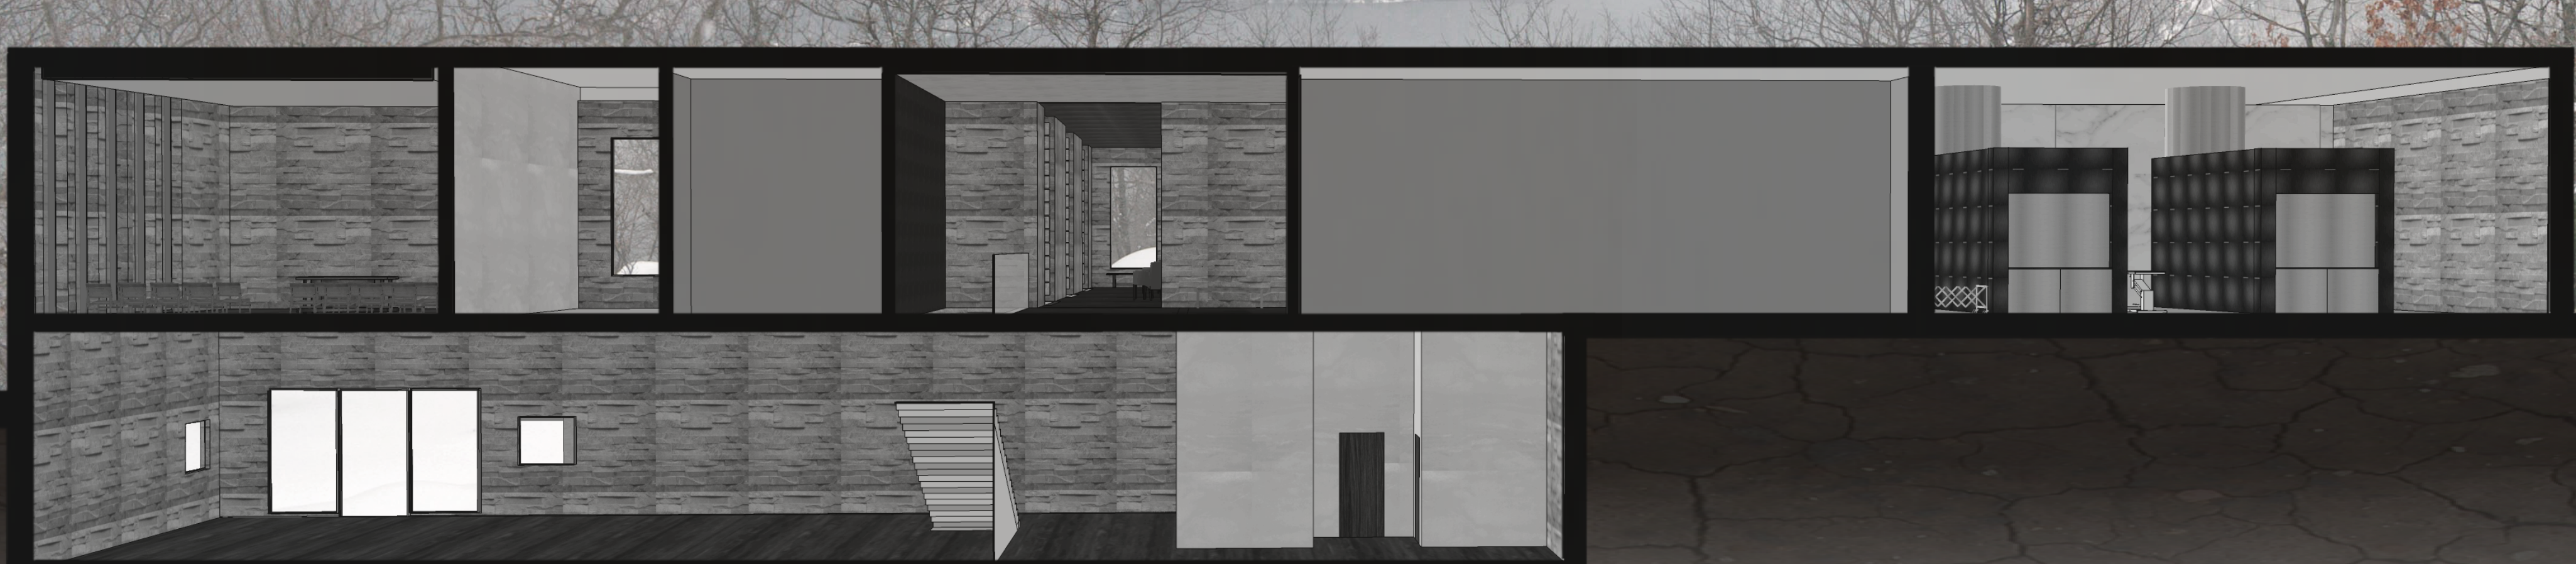

ROOF LEVEL
TOTAL SQ. FT.: 21,000

GROUND LEVEL
COMMITTAL ROOM
SERVICE ENTRY
CREMATORIUM
COLDSTORE
GRIEVING ROOM
MECHANICAL
URN PREPARATION
PUBLIC ENTRY
RECORDS OFFICE
COLUMBARIUM ROOMS
RESTROOMS
COATROOM
CEREMONY ENTRY
CEREMONY SPACE

LOWER LEVEL
RECEPTION SPACE
RESTROOMS
GARDEN ENTRY
KITCHEN SPACE

SOUTHWEST SECTION

NORTHWEST SECTION