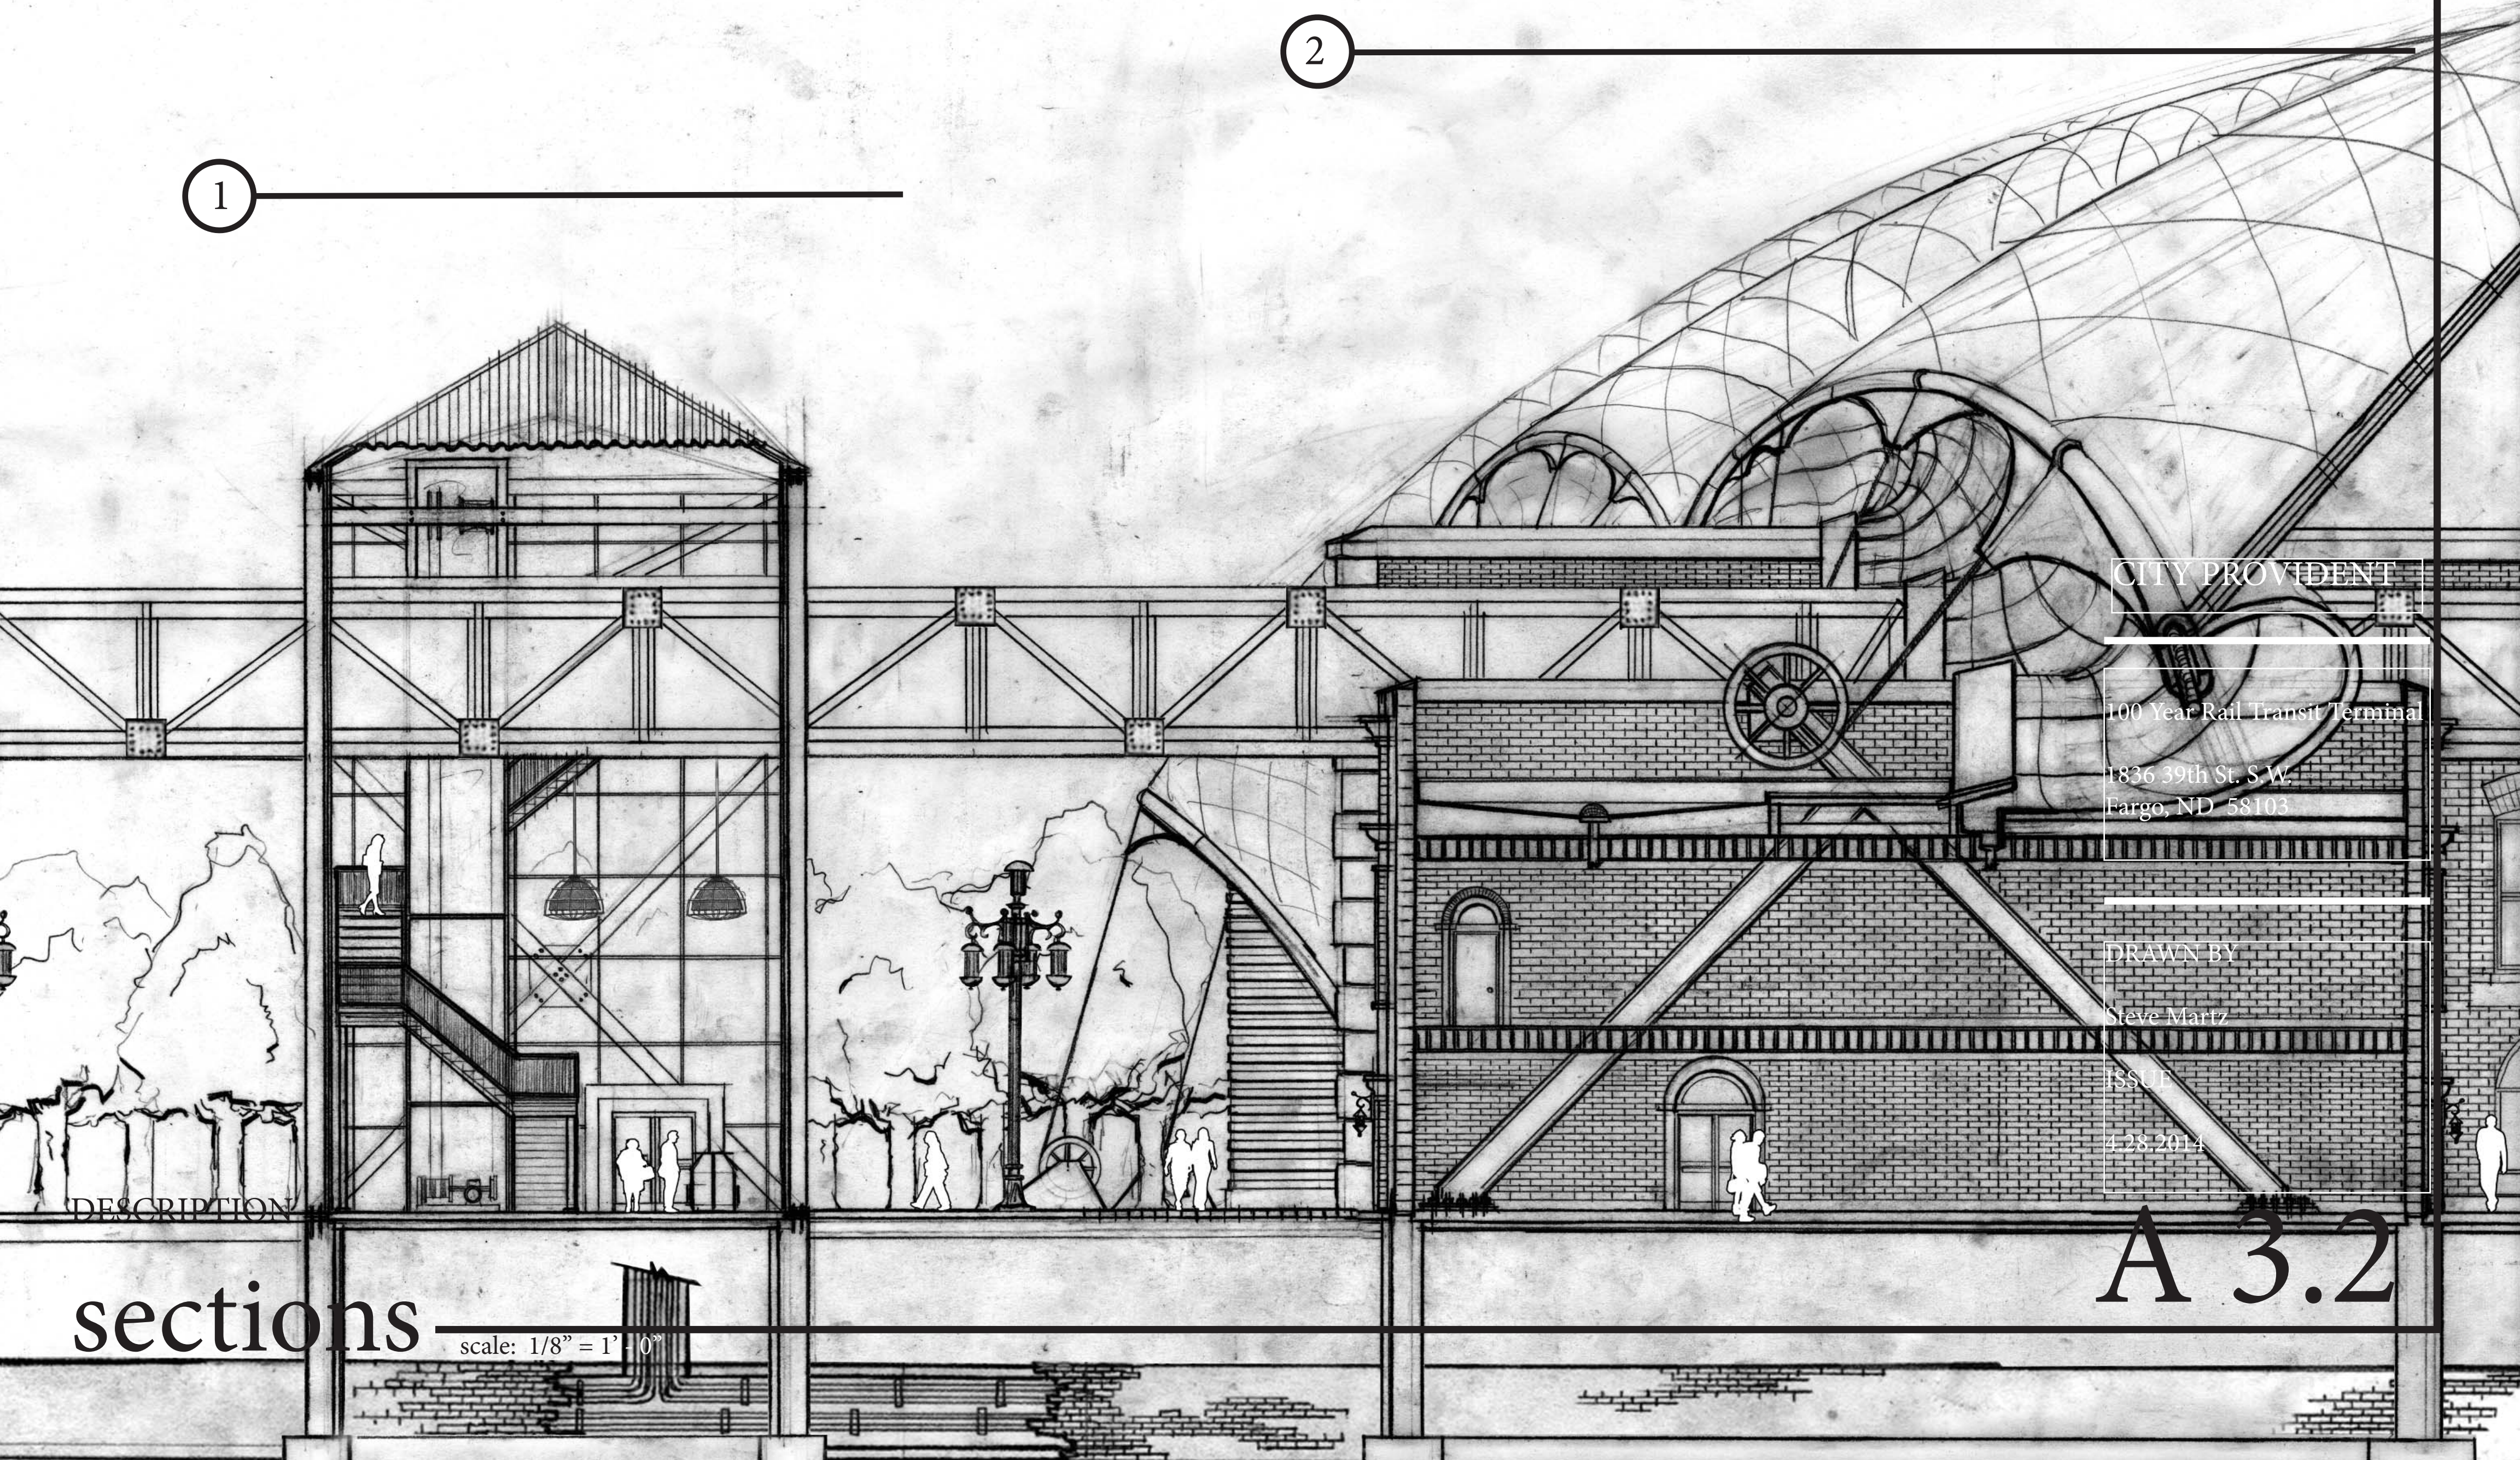

1

2

CITY PROVIDENT

100 Year Rail Transit Terminal

1836 39th St. S.W.  
Fargo, ND 58103

DRAWN BY

Steve Martz

ISSUE

4.23.2014

DESCRIPTION

sections

scale: 1/8" = 1'-0"

A 3.2