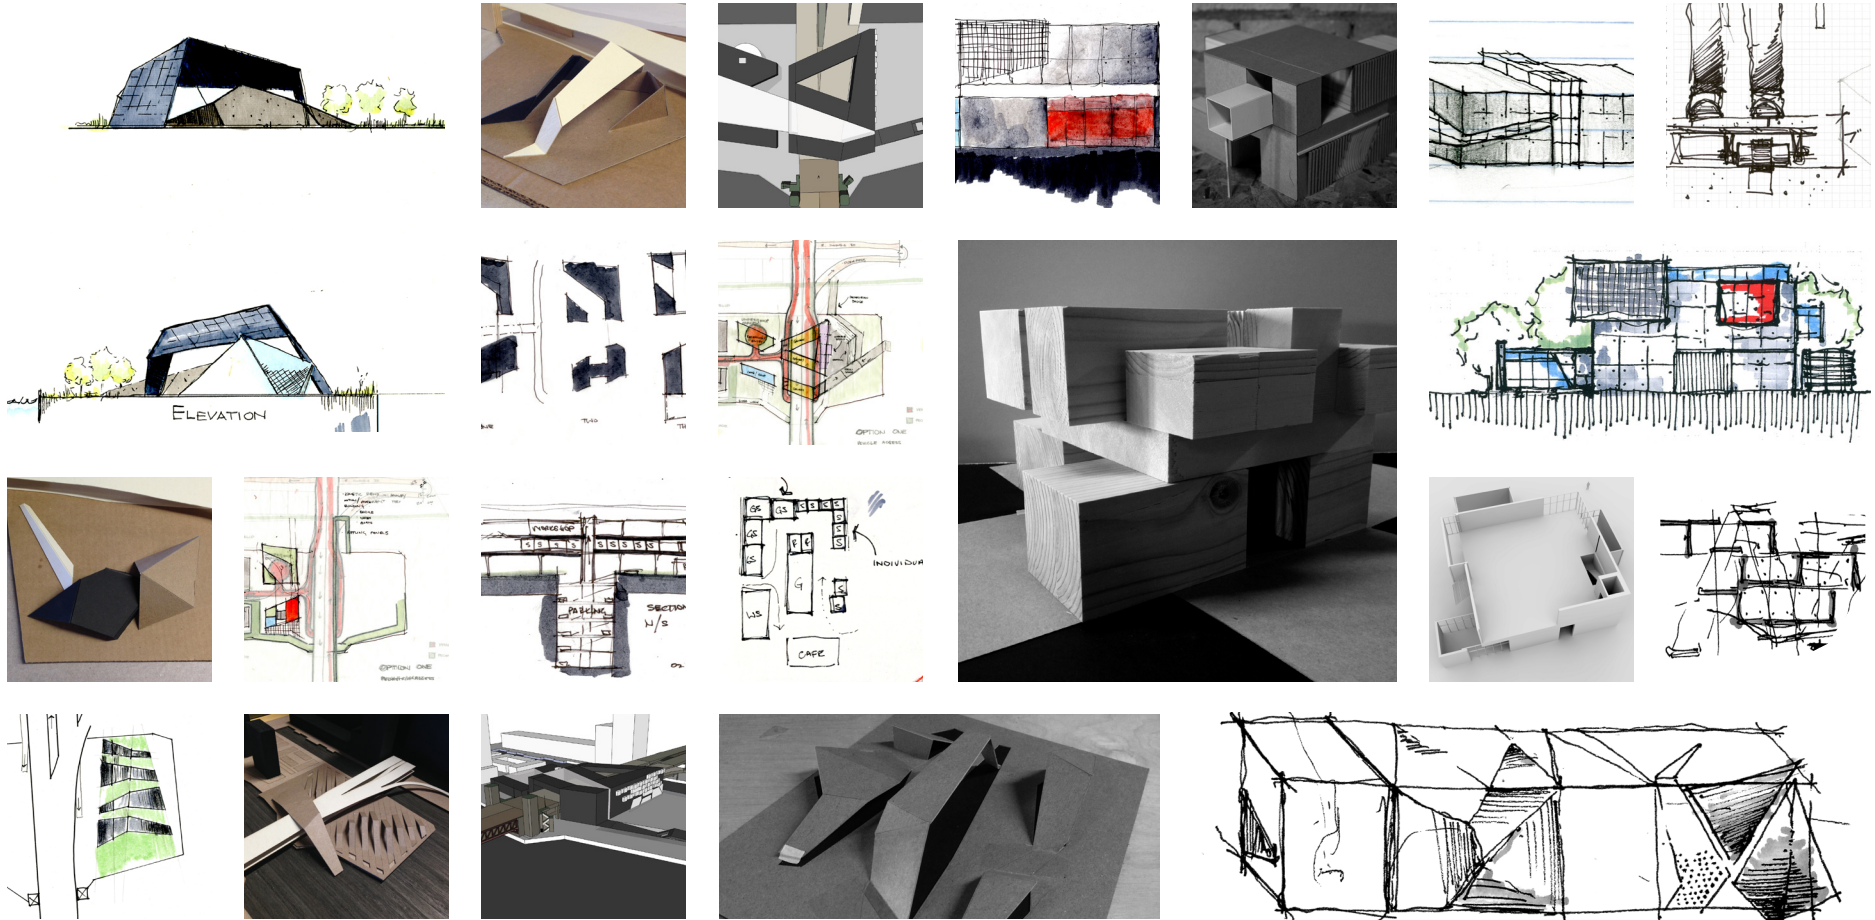

NAUPEIER

DuSABLE PARK

MAGGIE DALEY PARK

MILLENNIUM PARK

intro

research

site

design

questions

intro research site design questions

CONCEPT MODEL

PROCESS

BASIC FORM

DIVISION OF PROGRAM

VOLUMETRIC VARIANCE

VOID CREATION

SKIN + KINETICS

FLOOR PLAN 01

FLOOR PLAN 00

ELEVATION WEST

[intro](#)

[research](#)

[site](#)

[design](#)