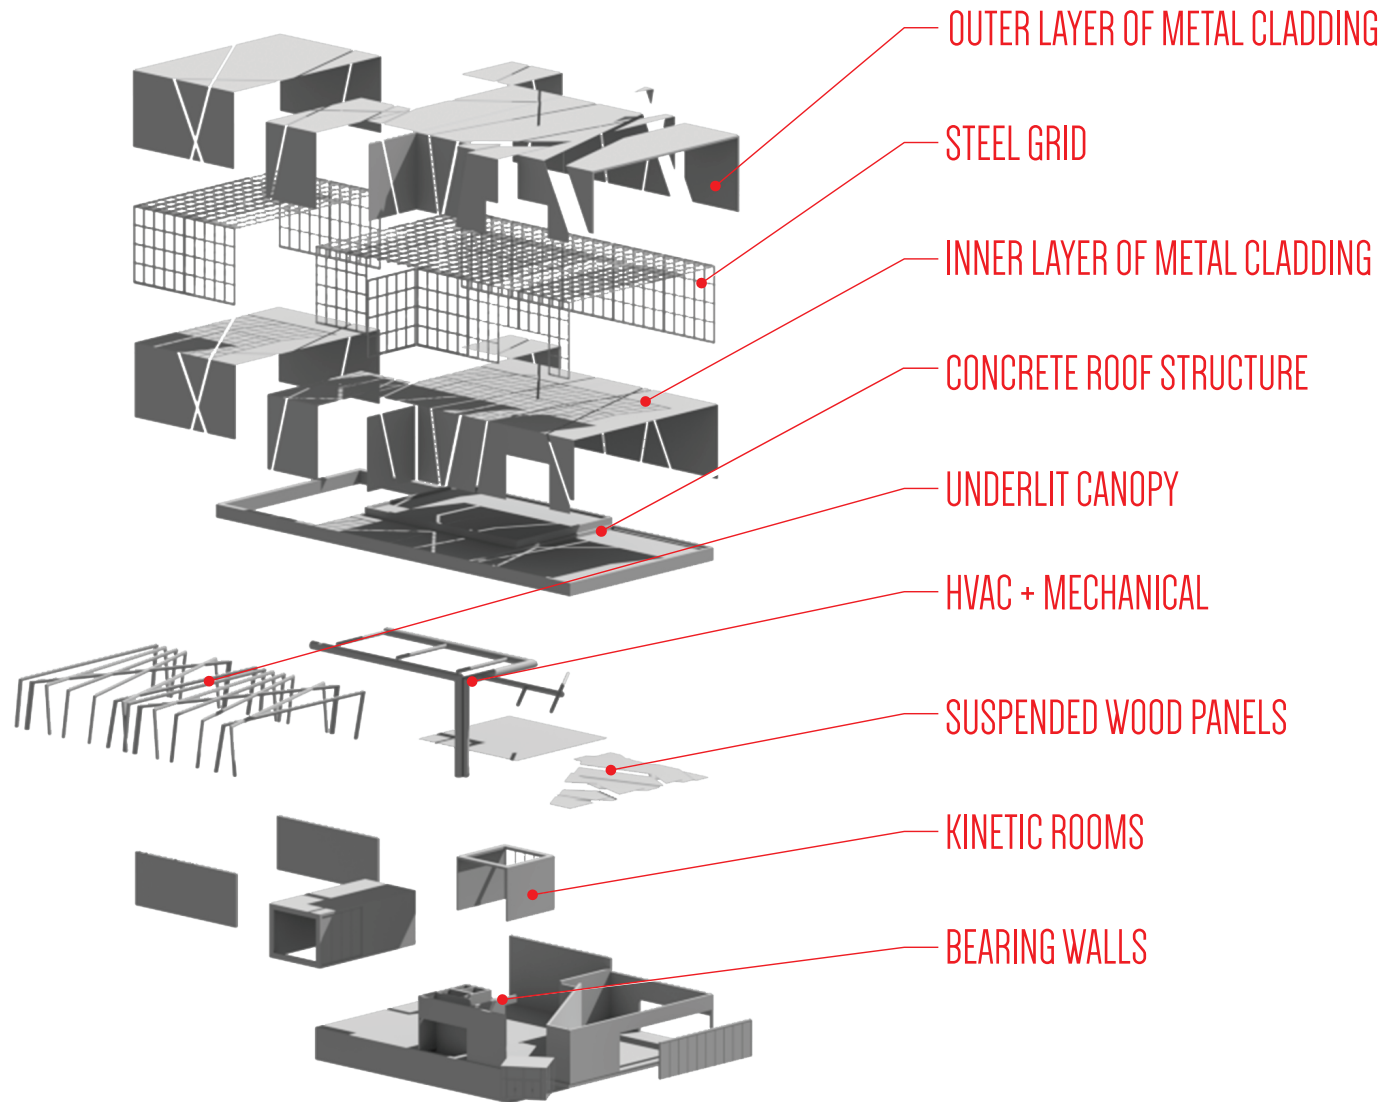

questions

intro research site design questions

CONCEPT MODEL

PROCESS

BASIC FORM

DIVISION OF PROGRAM

VOLUMETRIC VARIANCE

VOID CREATION

SKIN + KINETICS

FLOOR PLAN 01

FLOOR PLAN 00

ELEVATION WEST

[intro](#)

[research](#)

[site](#)

[design](#)