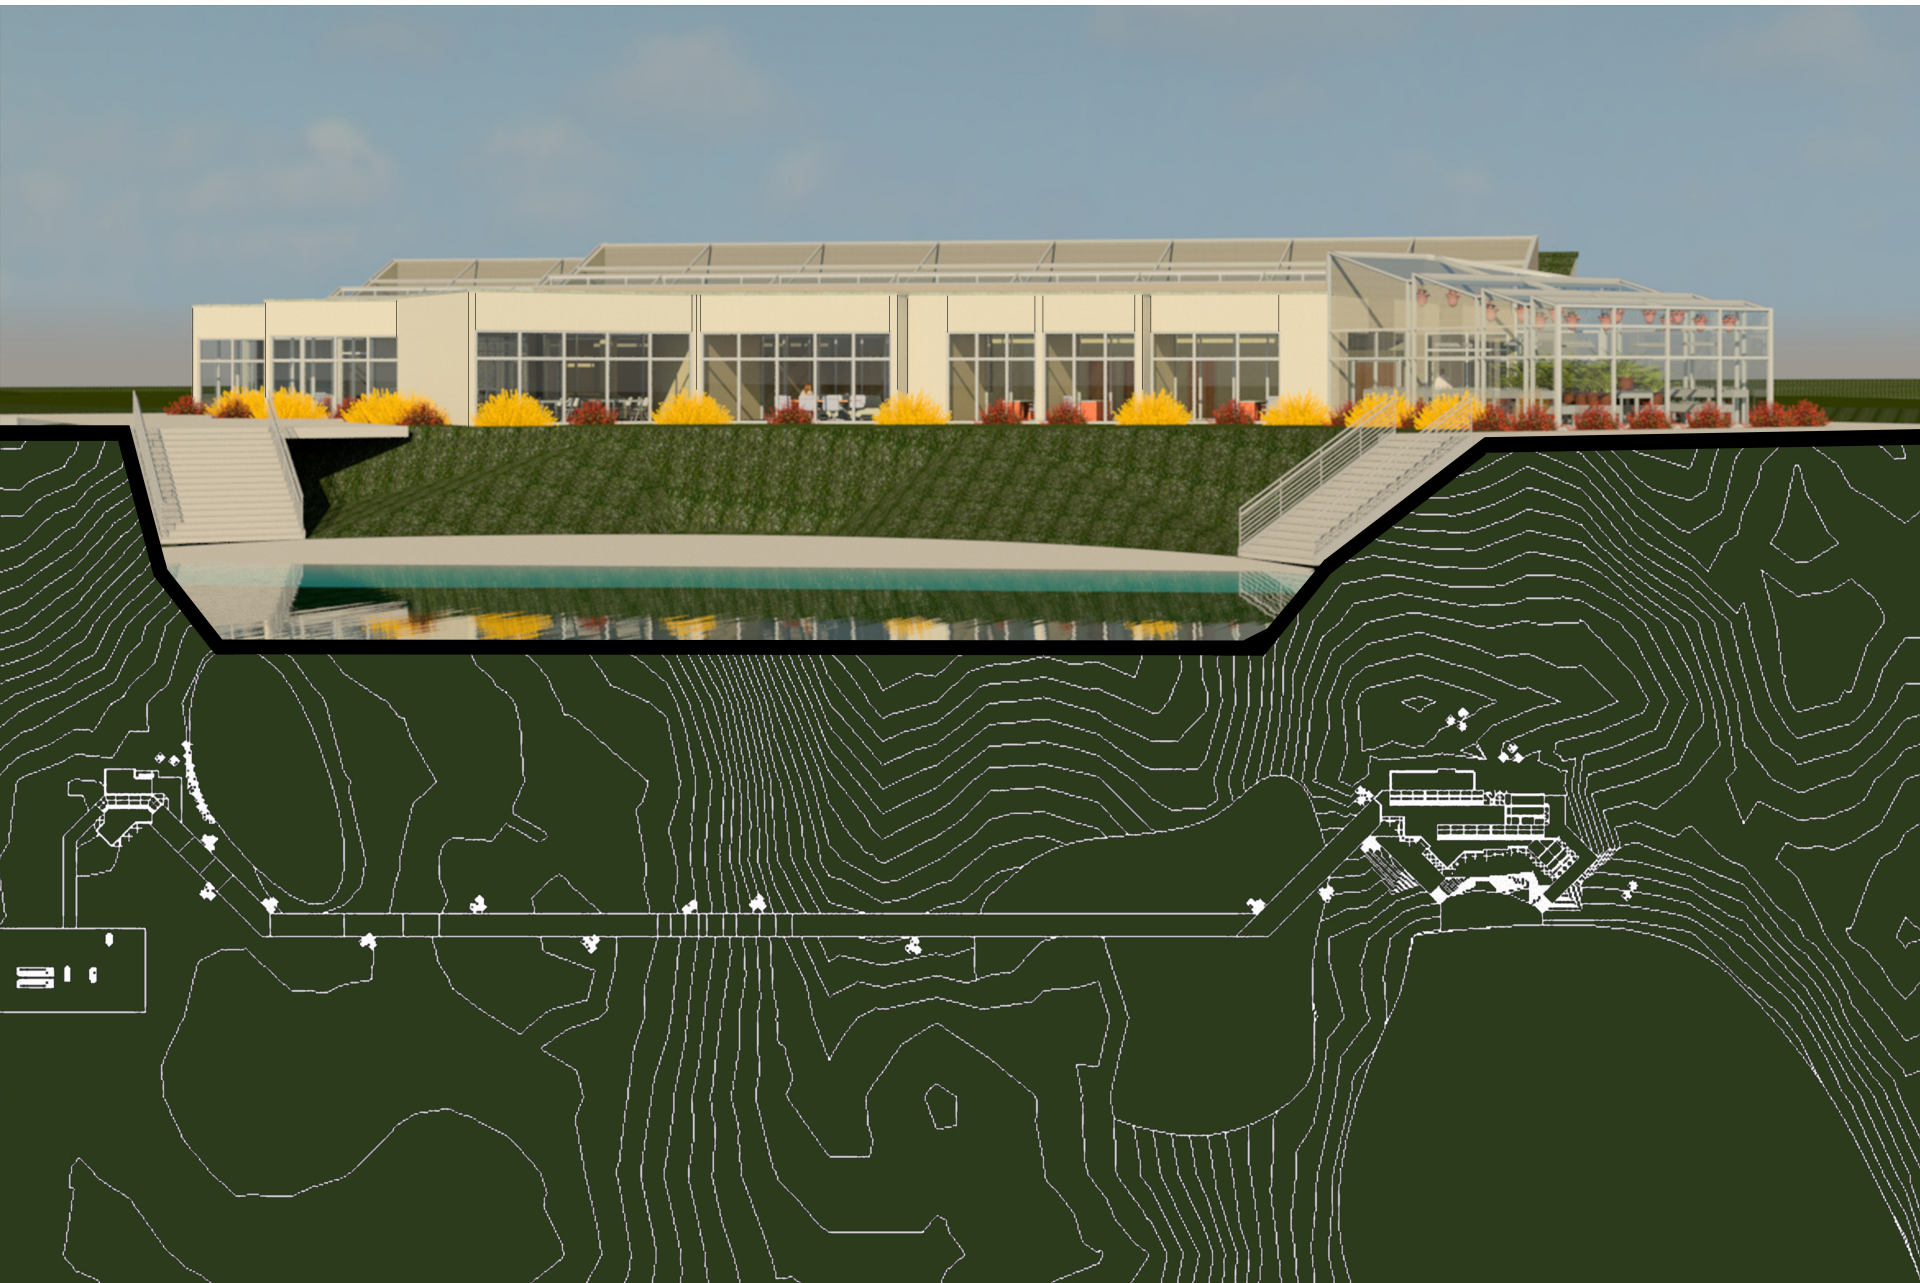

Wetland Research Facility

Rebekah A. Gurulé

Solar Study | November 20, 2015 | 9:00 am

Solar Study | November 20, 2015 | Noon

Solar Study | November 20, 2015 | 6:00 pm

Longitudinal Section Perspective

Greenhouse Perspective

Laboratory Perspective