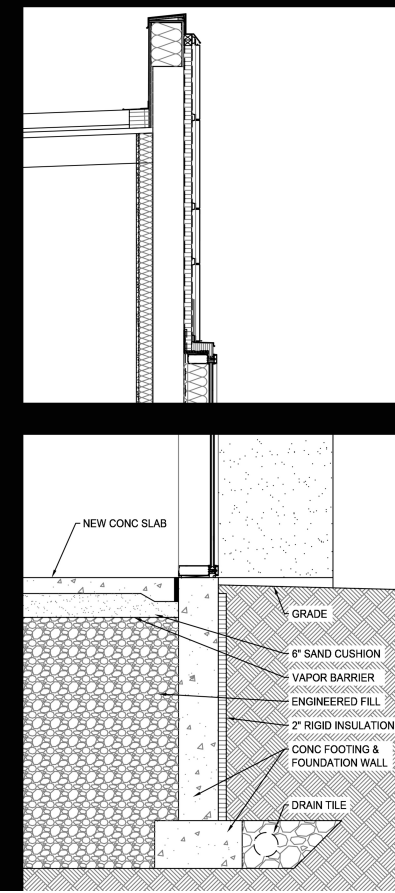

Wetland Research Facility

Rebekah A. Gurulé

Solar Study | November 20, 2015 | 9:00 am

Solar Study | November 20, 2015 | Noon

Solar Study | November 20, 2015 | 6:00 pm

Longitudinal Section Perspective

Greenhouse Perspective

Laboratory Perspective