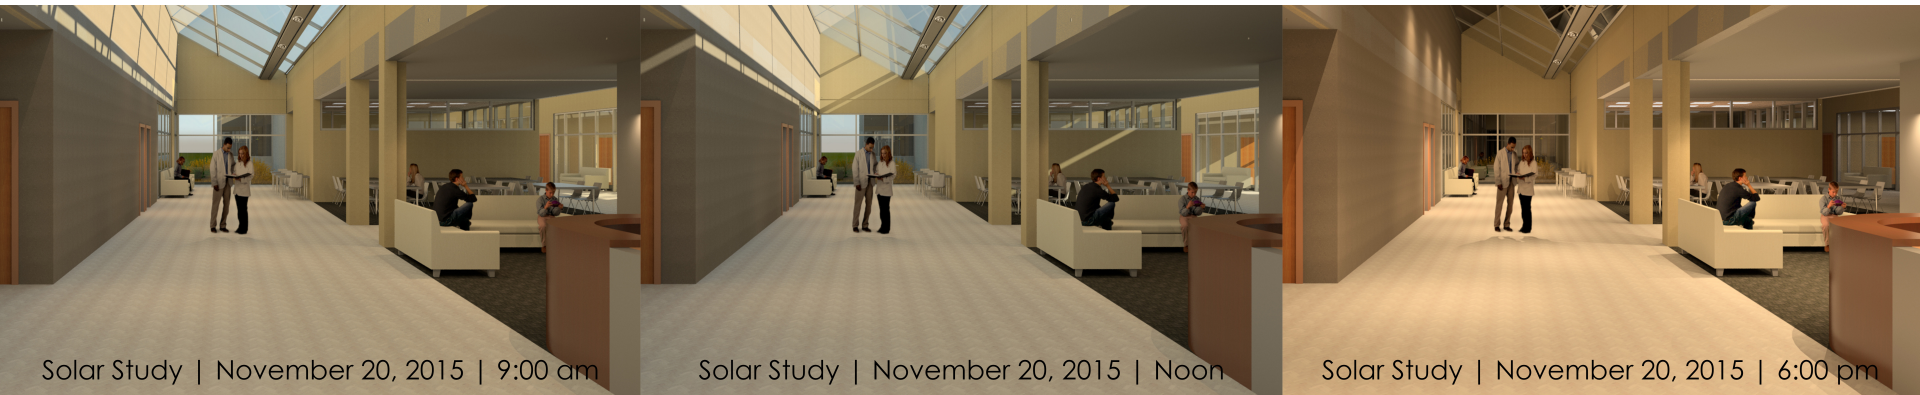

Wetland Research Facility

Rebekah A. Gurulé

Solar Study | November 20, 2015 | 9:00 am

Solar Study | November 20, 2015 | Noon

Solar Study | November 20, 2015 | 6:00 pm

Longitudinal Section Perspective

Greenhouse Perspective

Laboratory Perspective