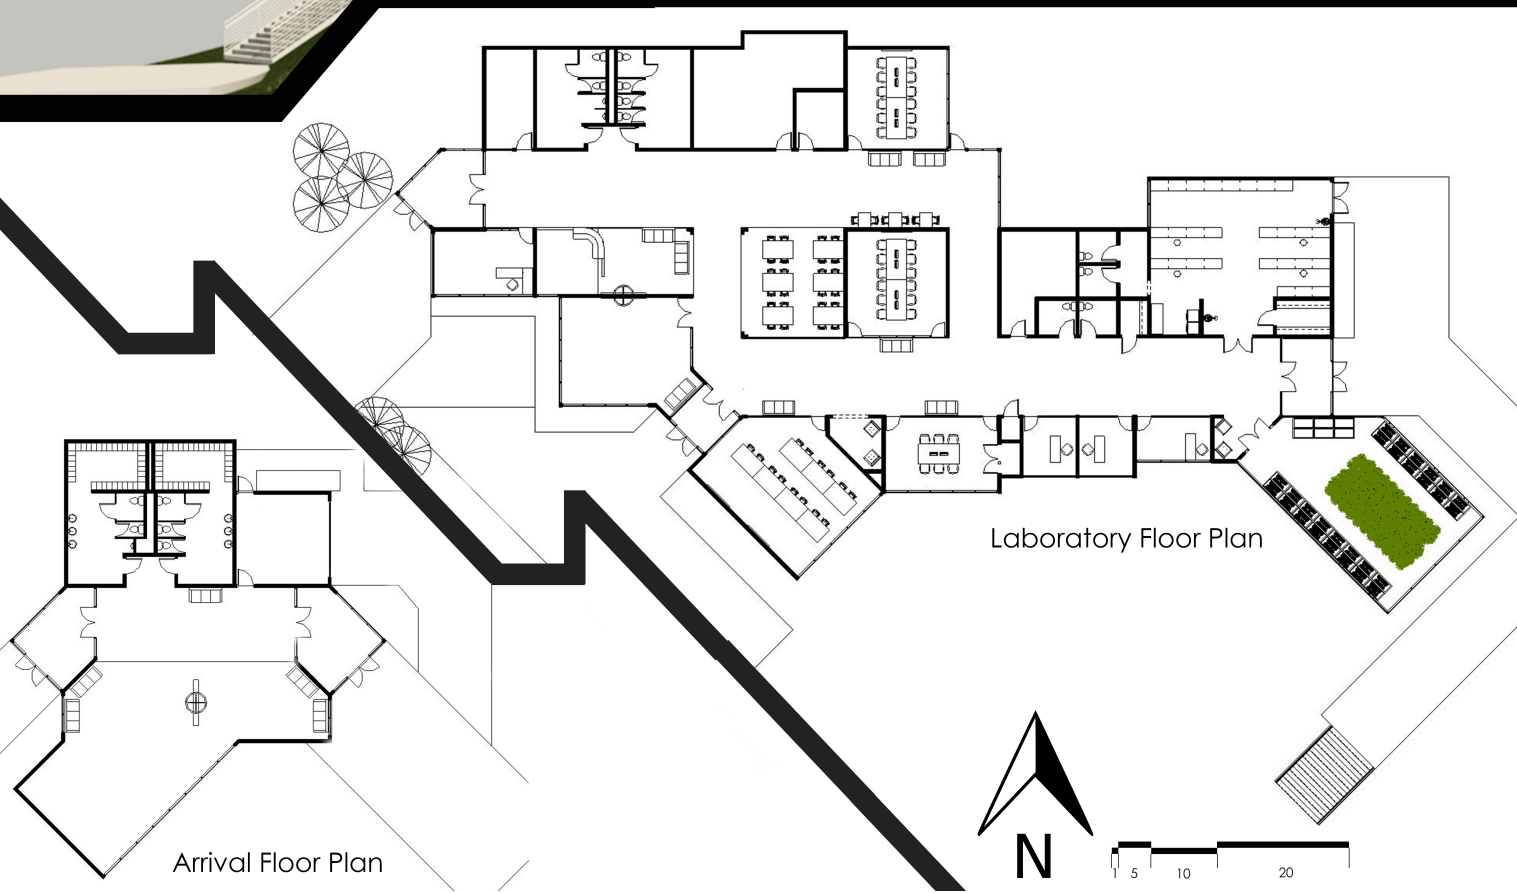

Wetland Research Facility

Rebekah A. Gurulé

Solar Study | November 20, 2015 | 9:00 am

Solar Study | November 20, 2015 | Noon

Solar Study | November 20, 2015 | 6:00 pm

Longitudinal Section Perspective

Greenhouse Perspective

Laboratory Perspective