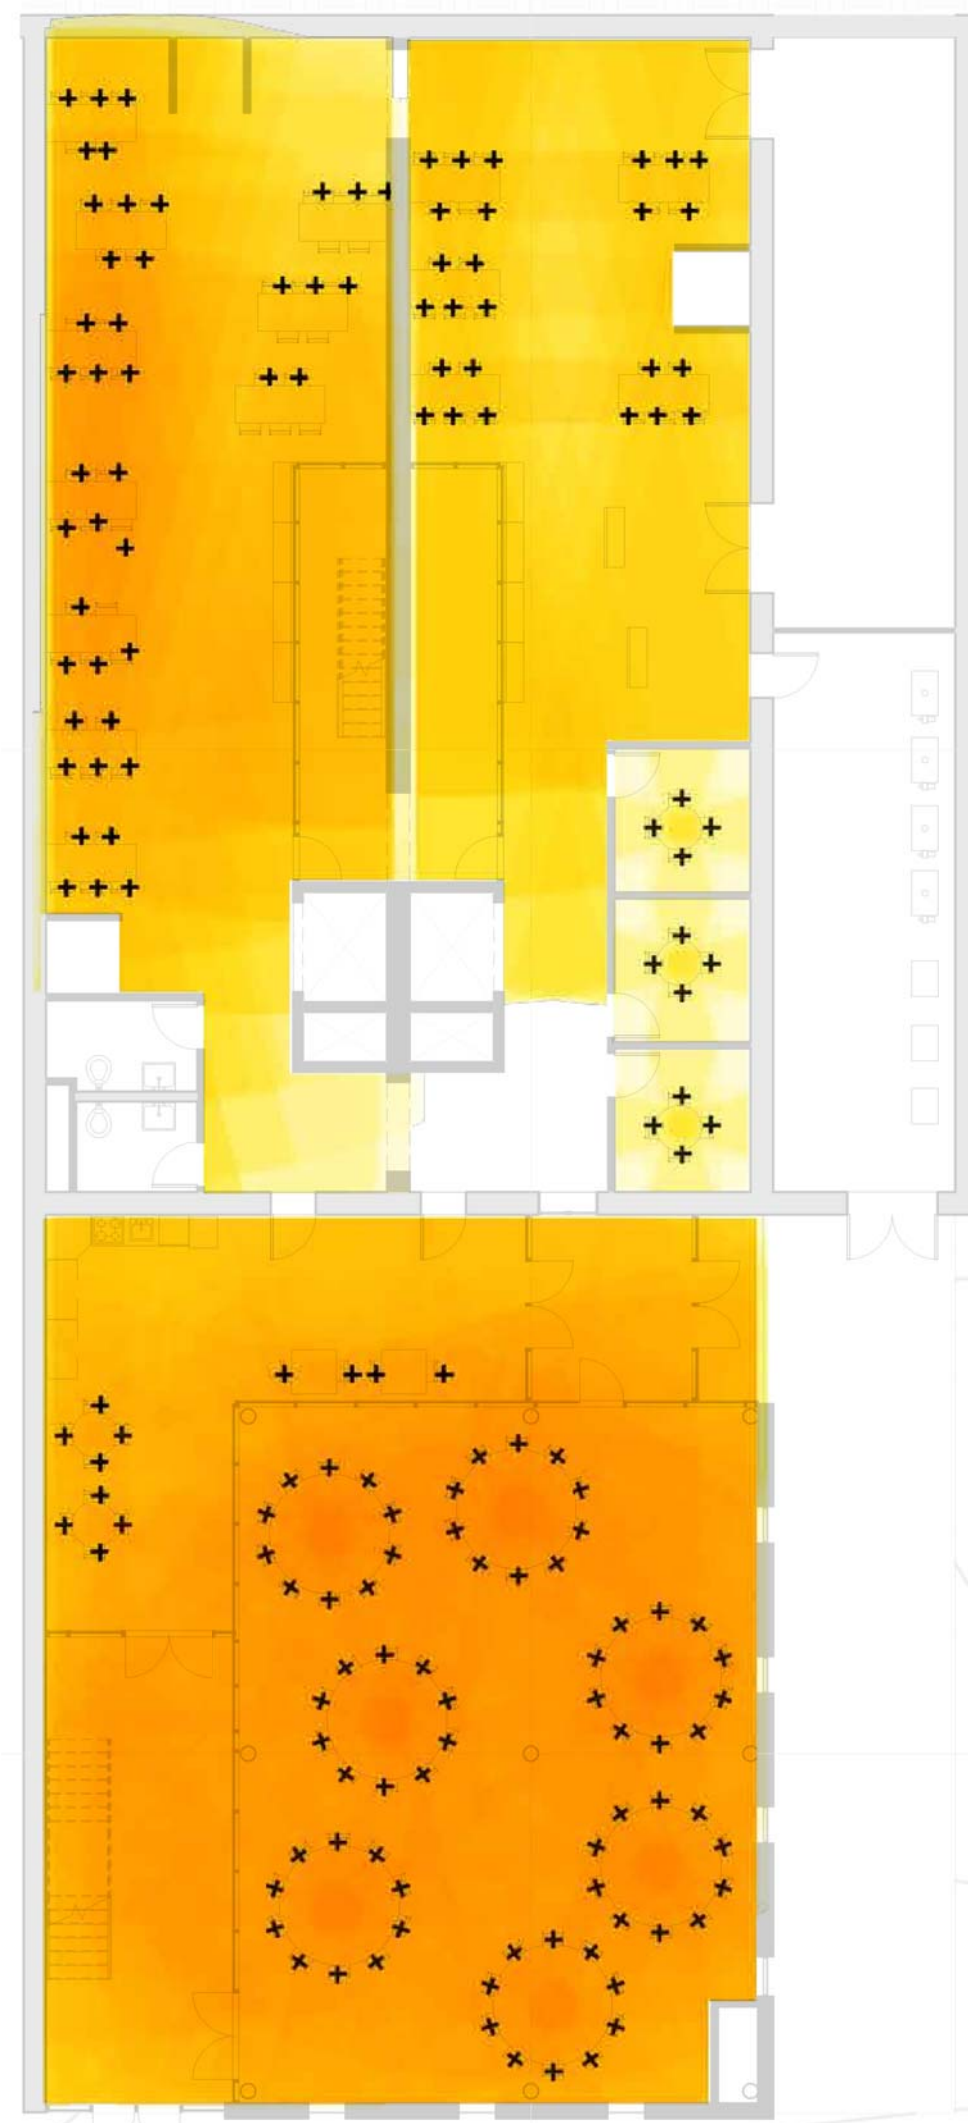

Coworking and the Social Office

Matthew Nohr | NDSU

600 Block

C0 Acoustic

C0 Sight

C0 Circulation

L1 Acoustic

L1 Sight

L1 Circulation