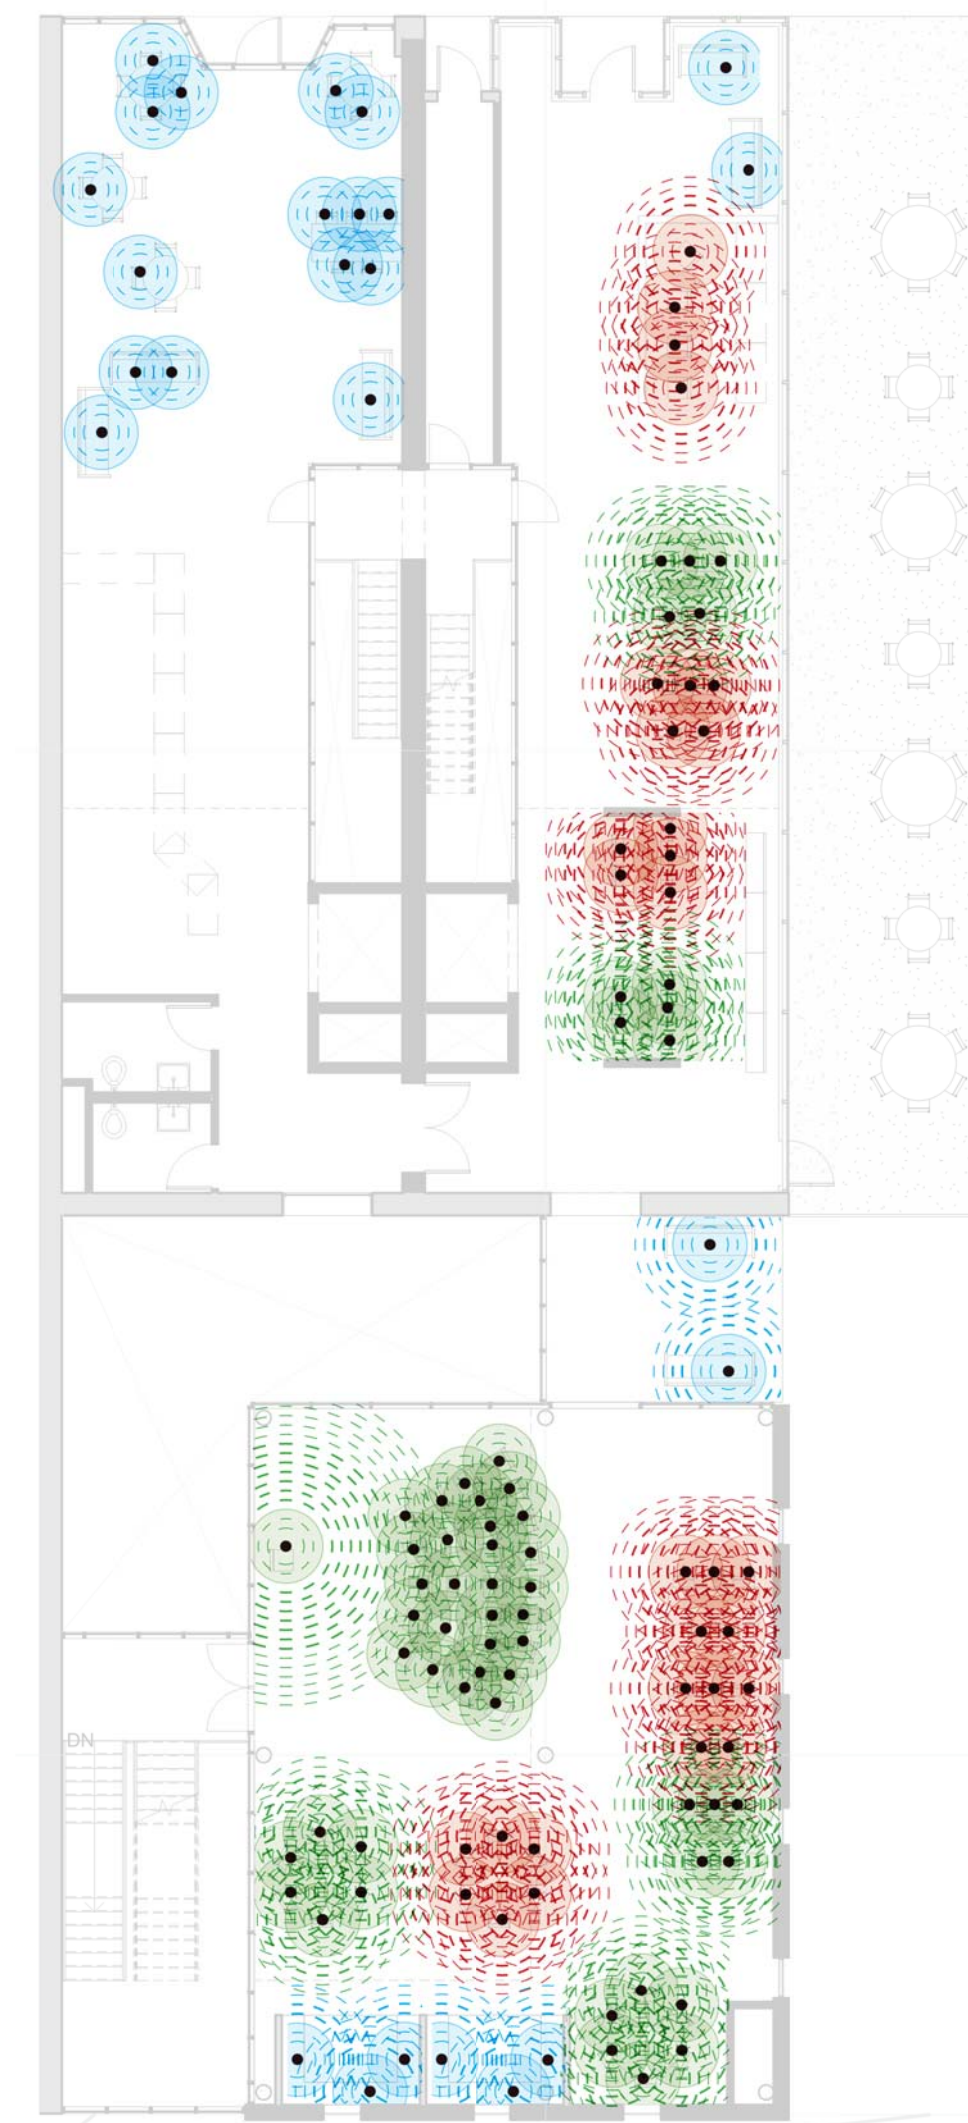

Coworking and the Social Office

Matthew Nohr | NDSU

600 Block

C0 Acoustic

C0 Sight

C0 Circulation

L1 Acoustic

L1 Sight

L1 Circulation