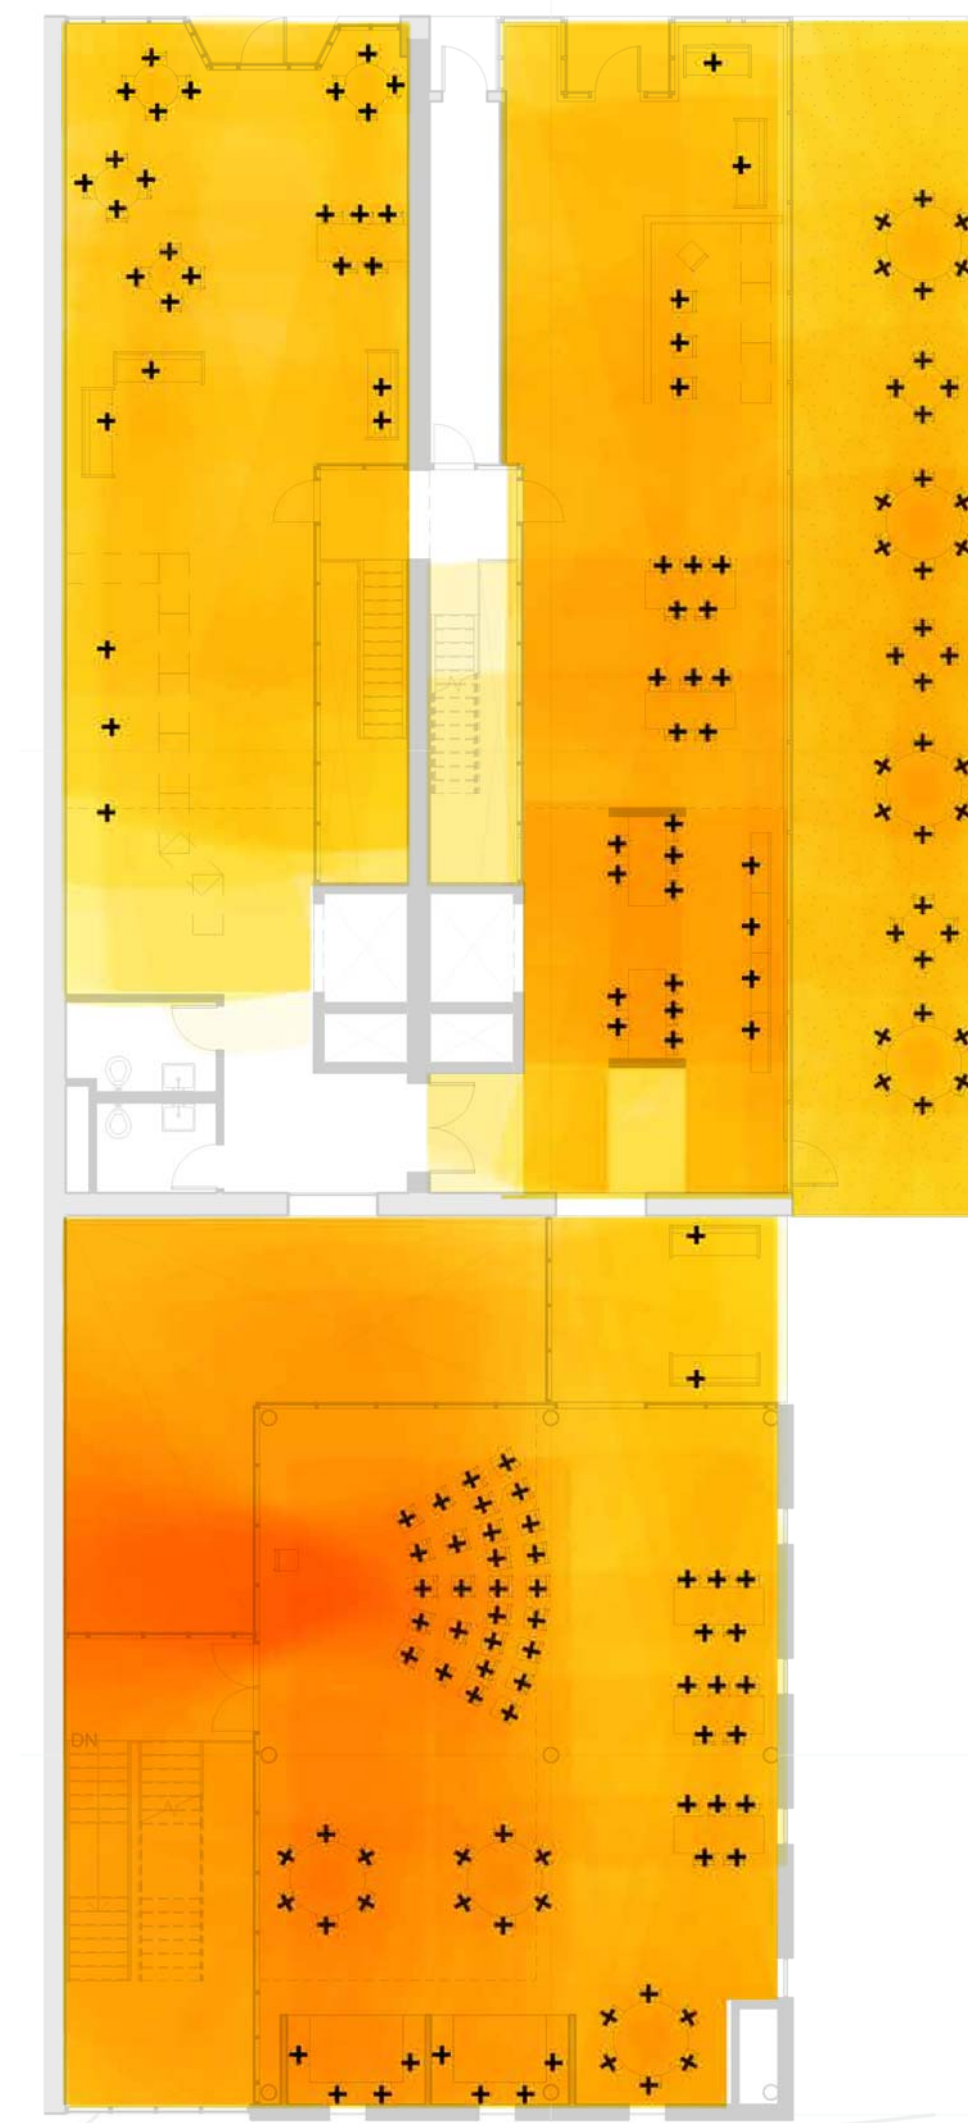

Coworking and the Social Office

Matthew Nohr | NDSU

600 Block

C0 Acoustic

C0 Sight

C0 Circulation

L1 Acoustic

L1 Sight

L1 Circulation