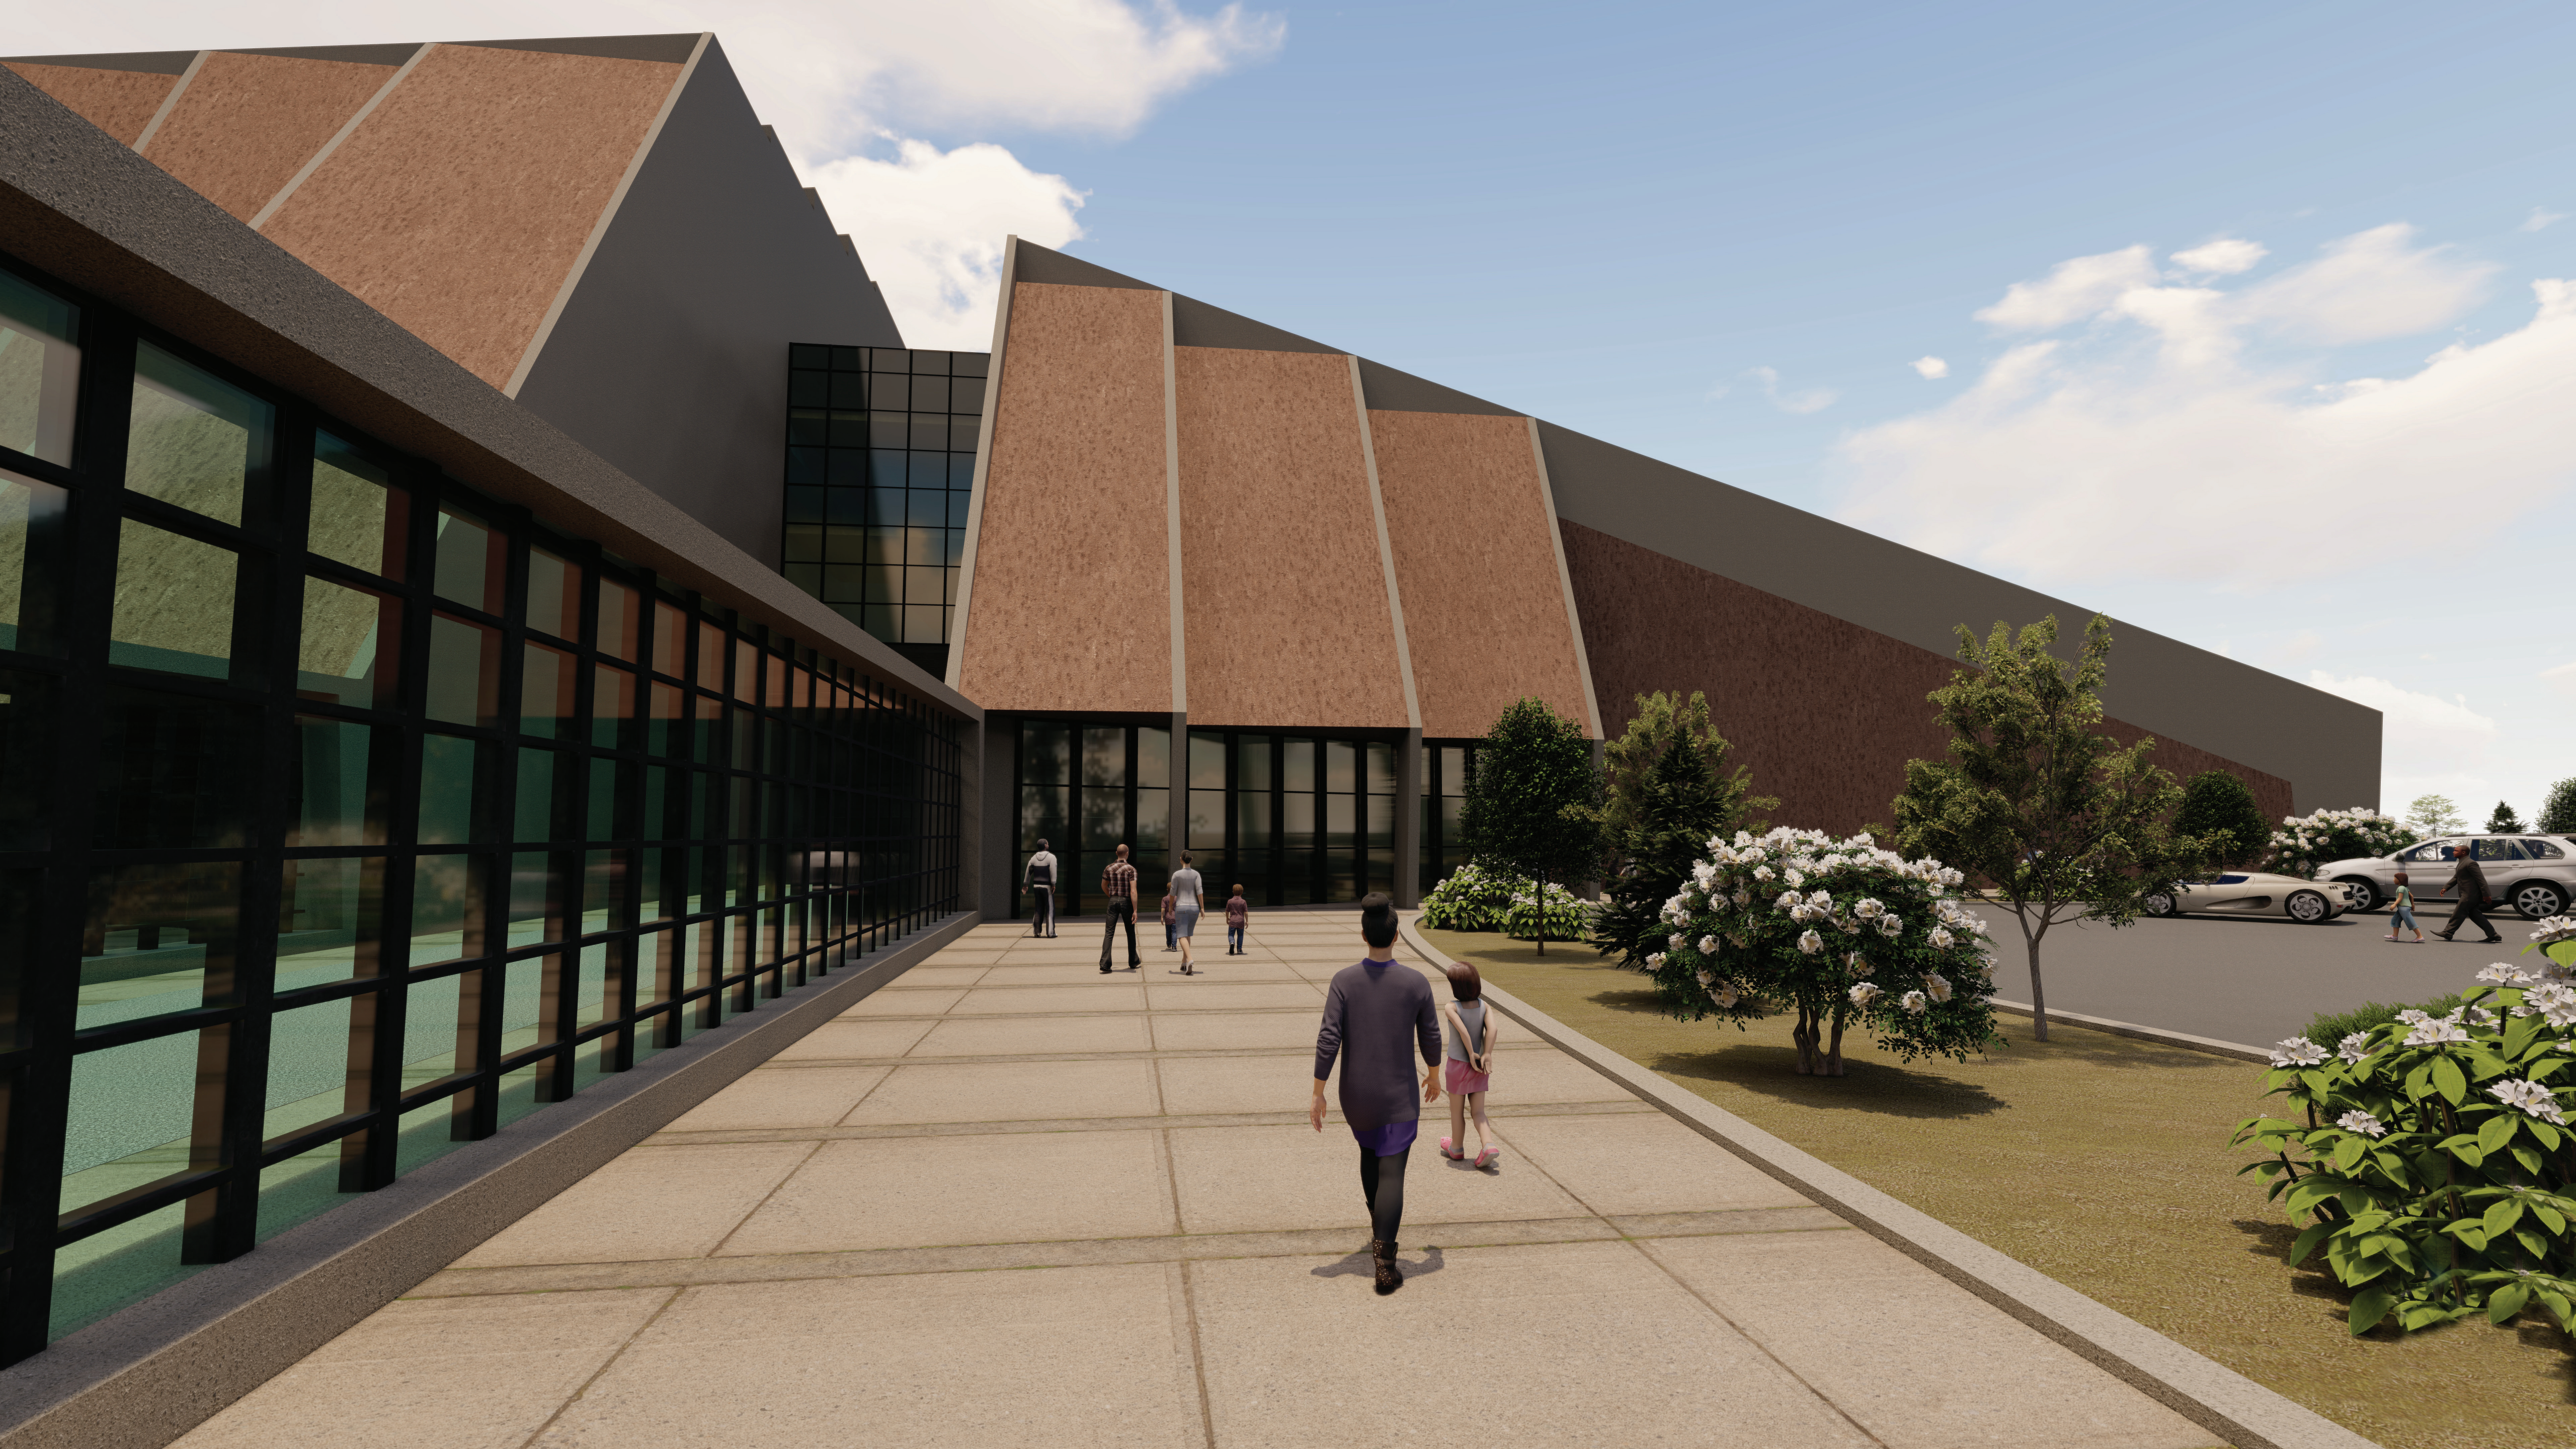

Site 5

Site

Hjemkomst Center

Renaissance Hall

Image circa 1911, founded 1905

Name change around 1973-74

Present

 Floodway
 100 Year Plan

NP Ave

Main Ave

2nd St N

- public
- private
- performance

Benaroya Hall
Seattle, 1998

Bridgewater Hall
Manchester, 1996