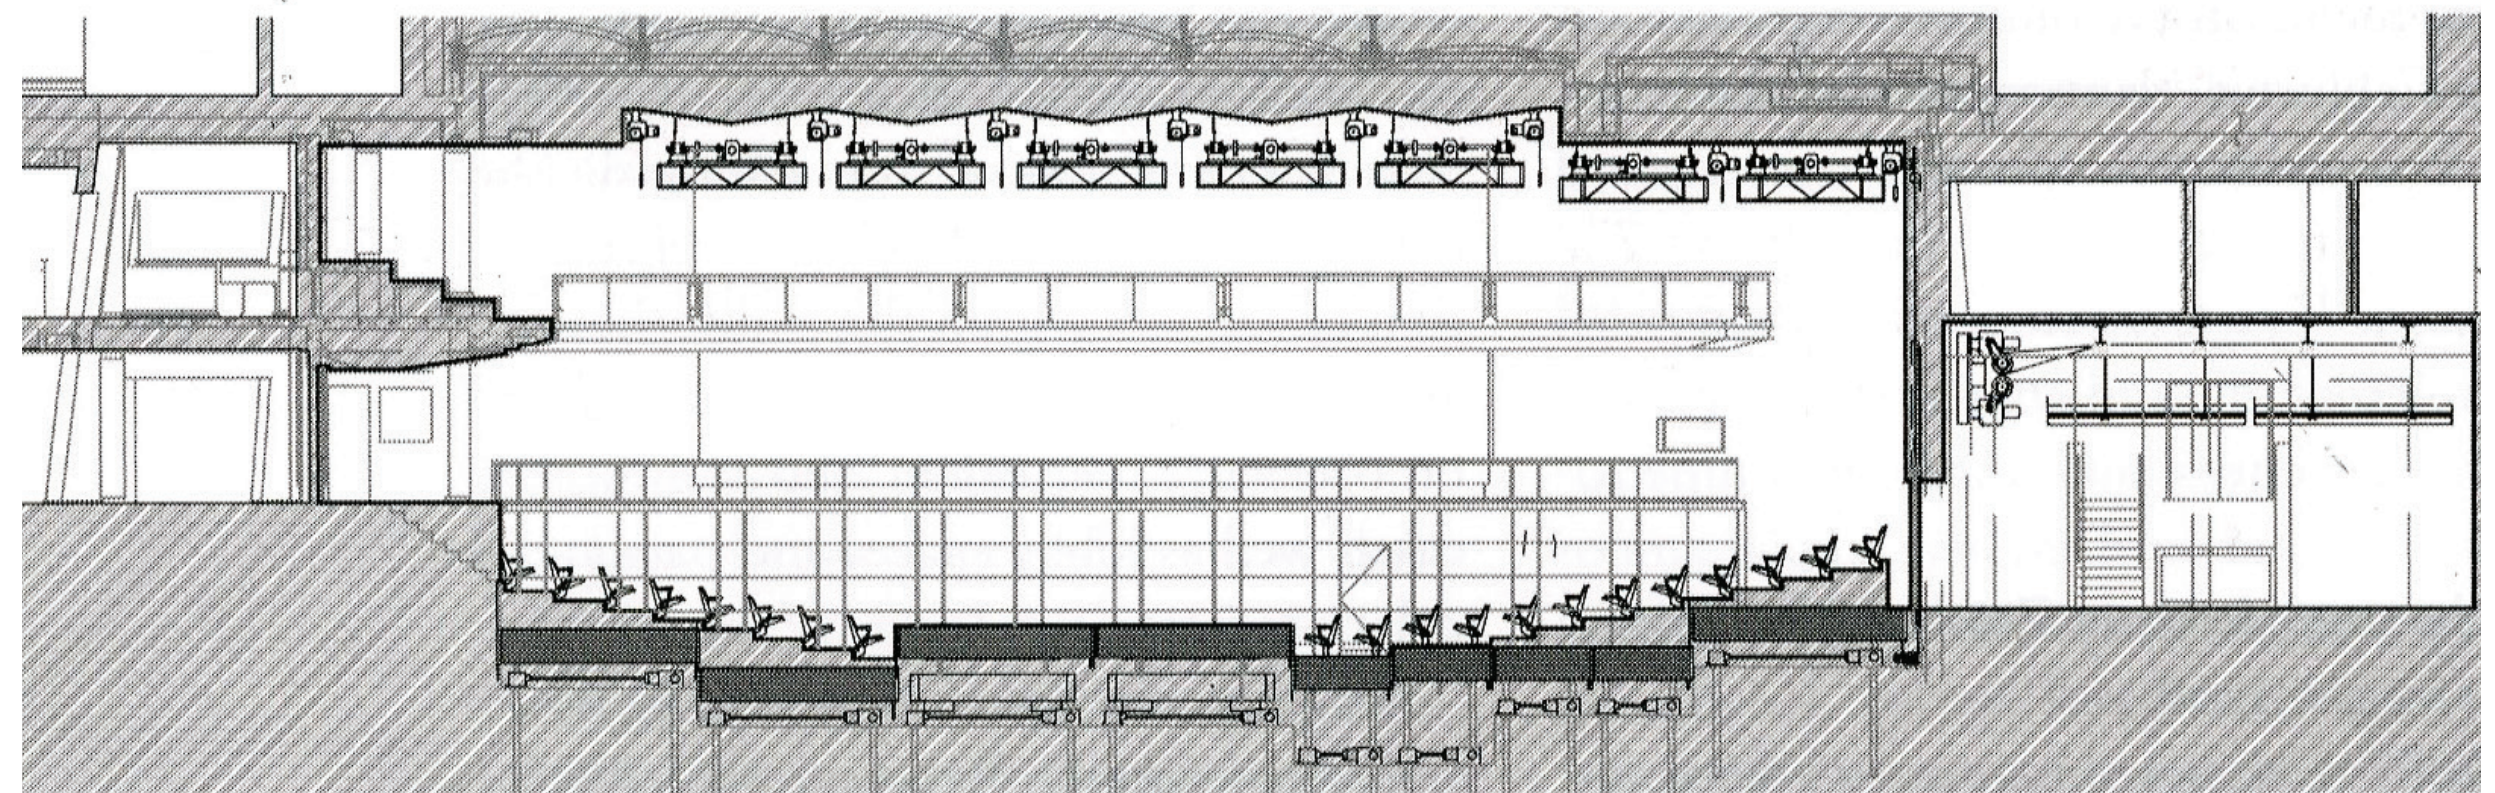

Carnegie
New York, 1891, ren. 2003