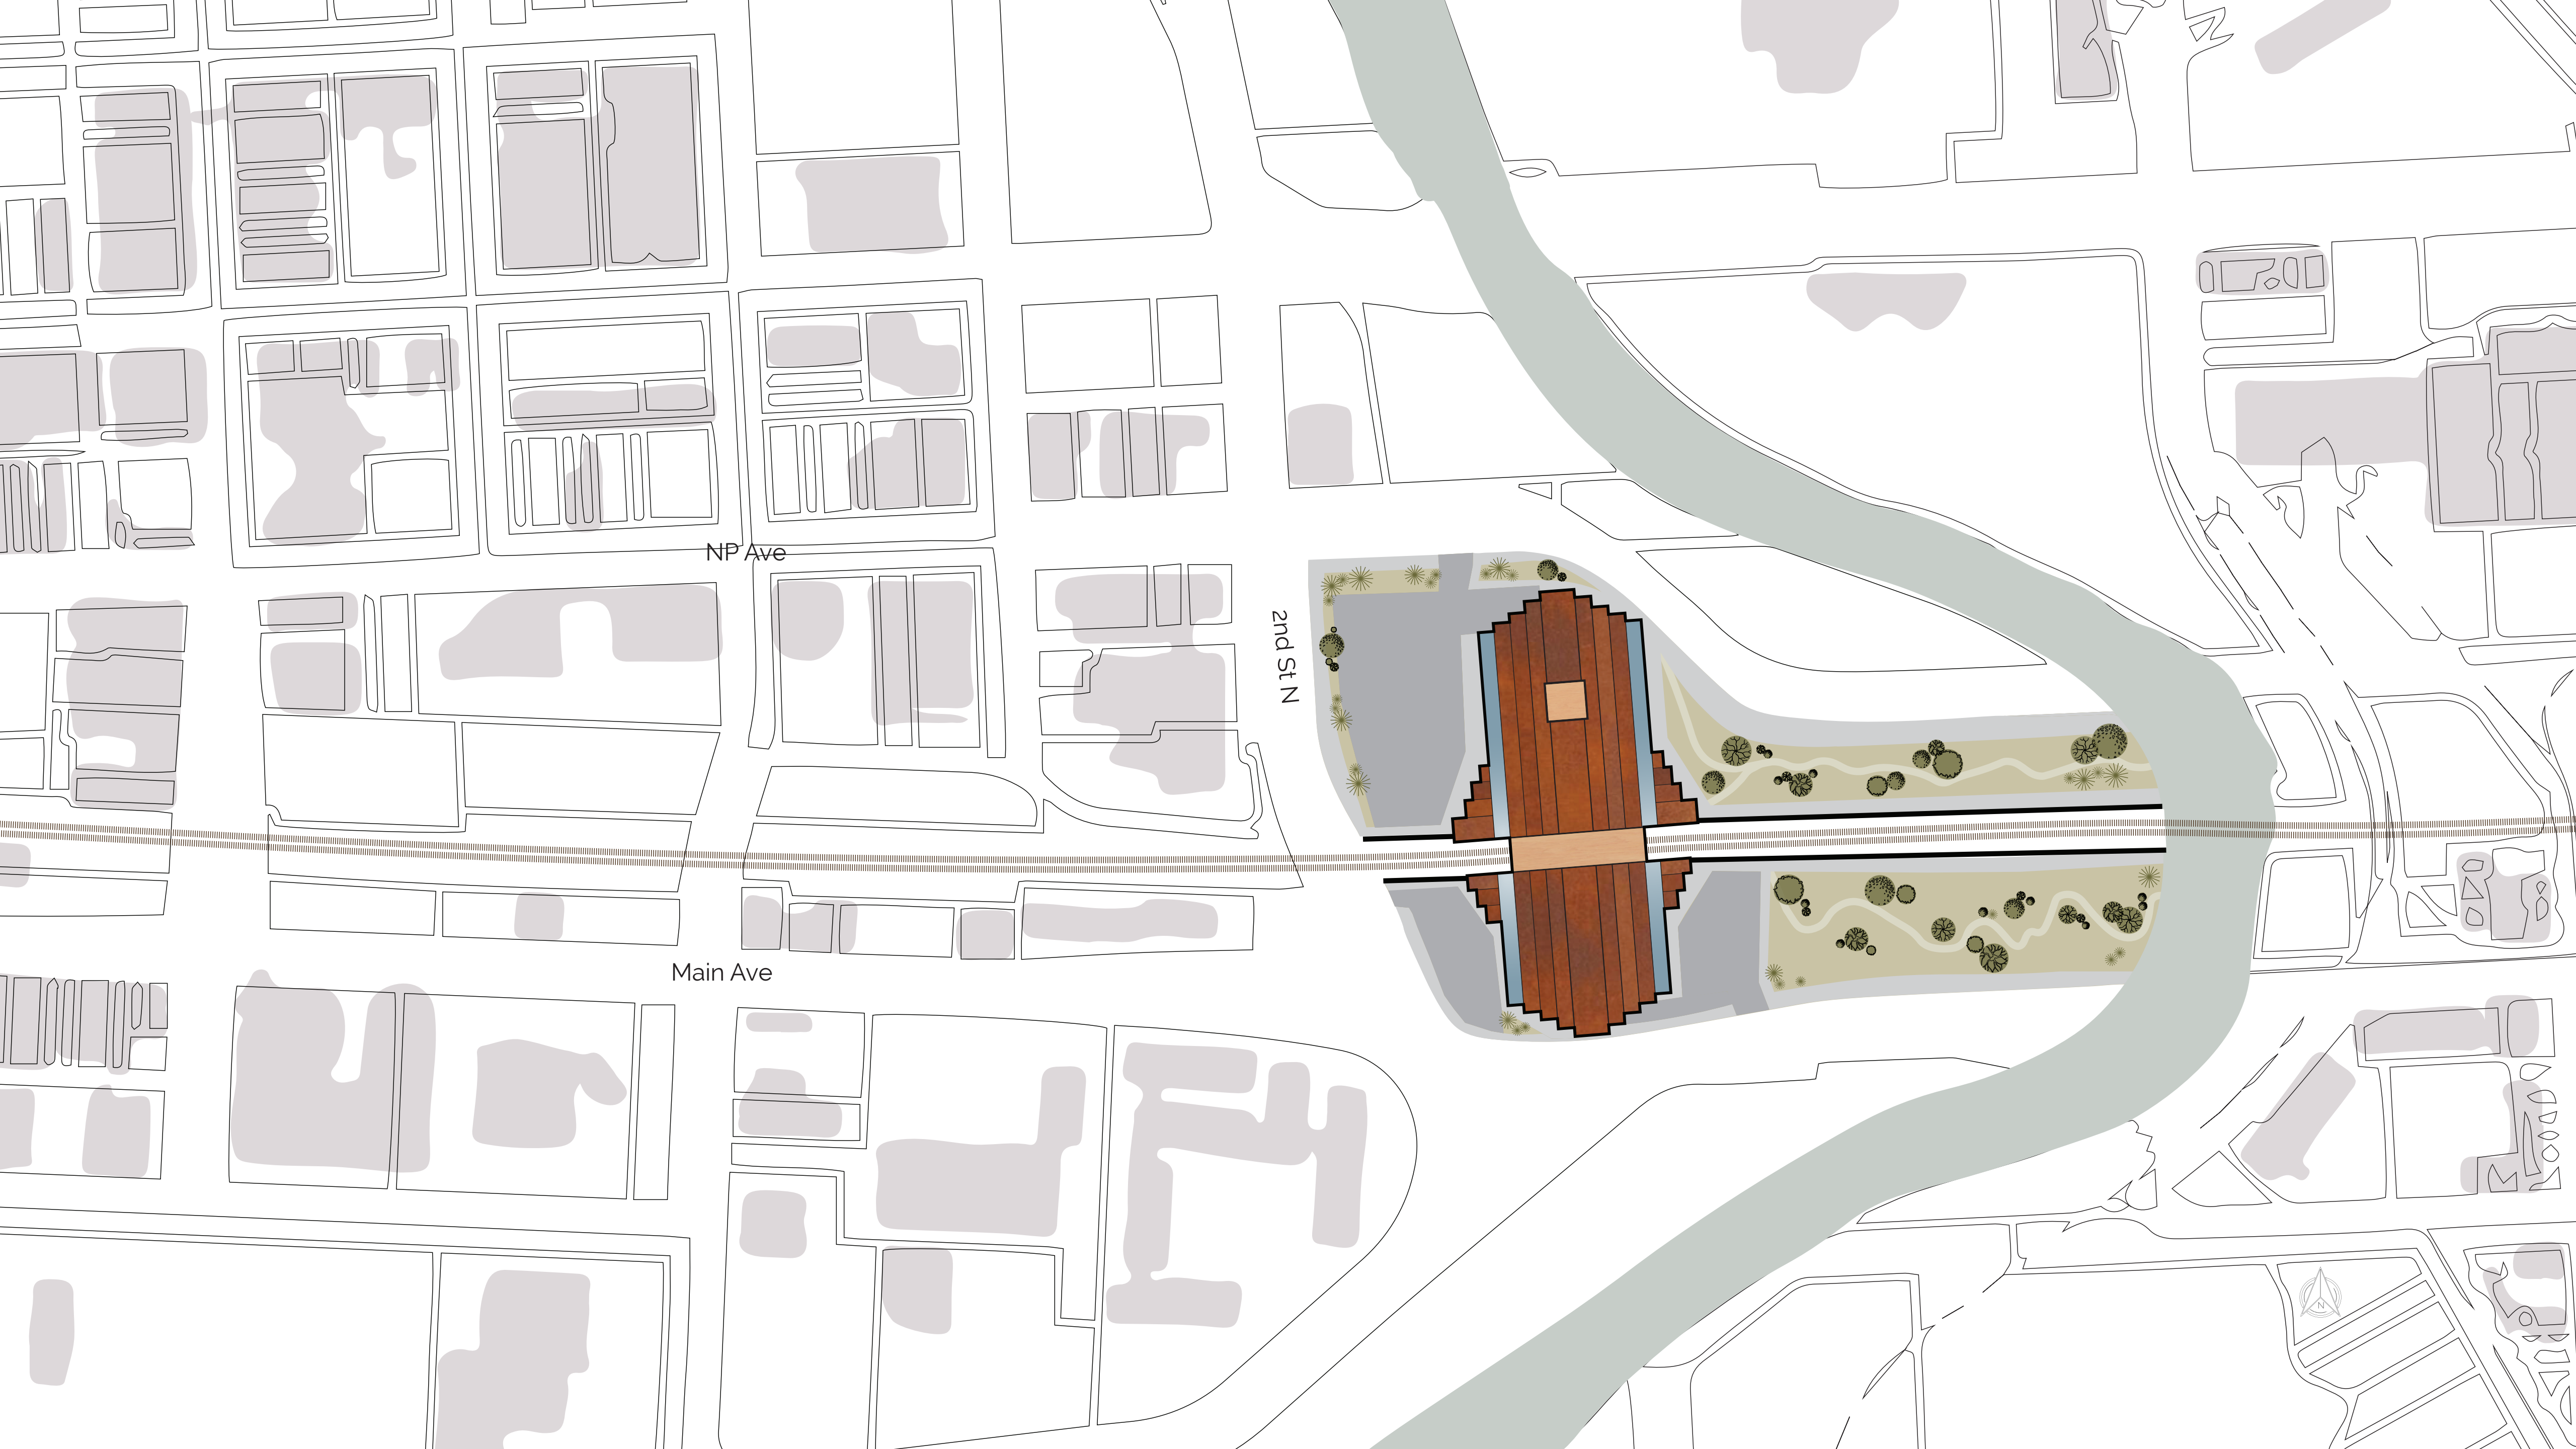

Site 5

Site

Hjemkomst Center

Renaissance Hall

Image circa 1911, founded 1905

Name change around 1973-74

Present

 Floodway
 100 Year Plan