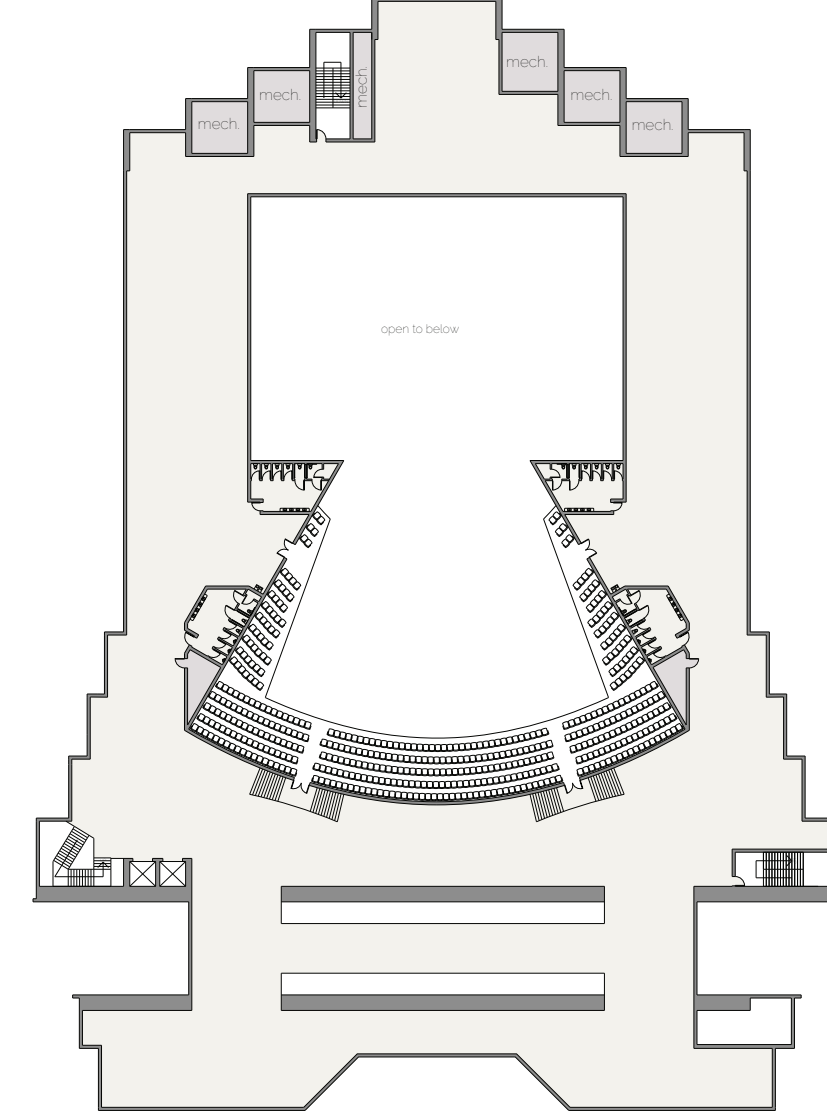

- public
- private
- performance