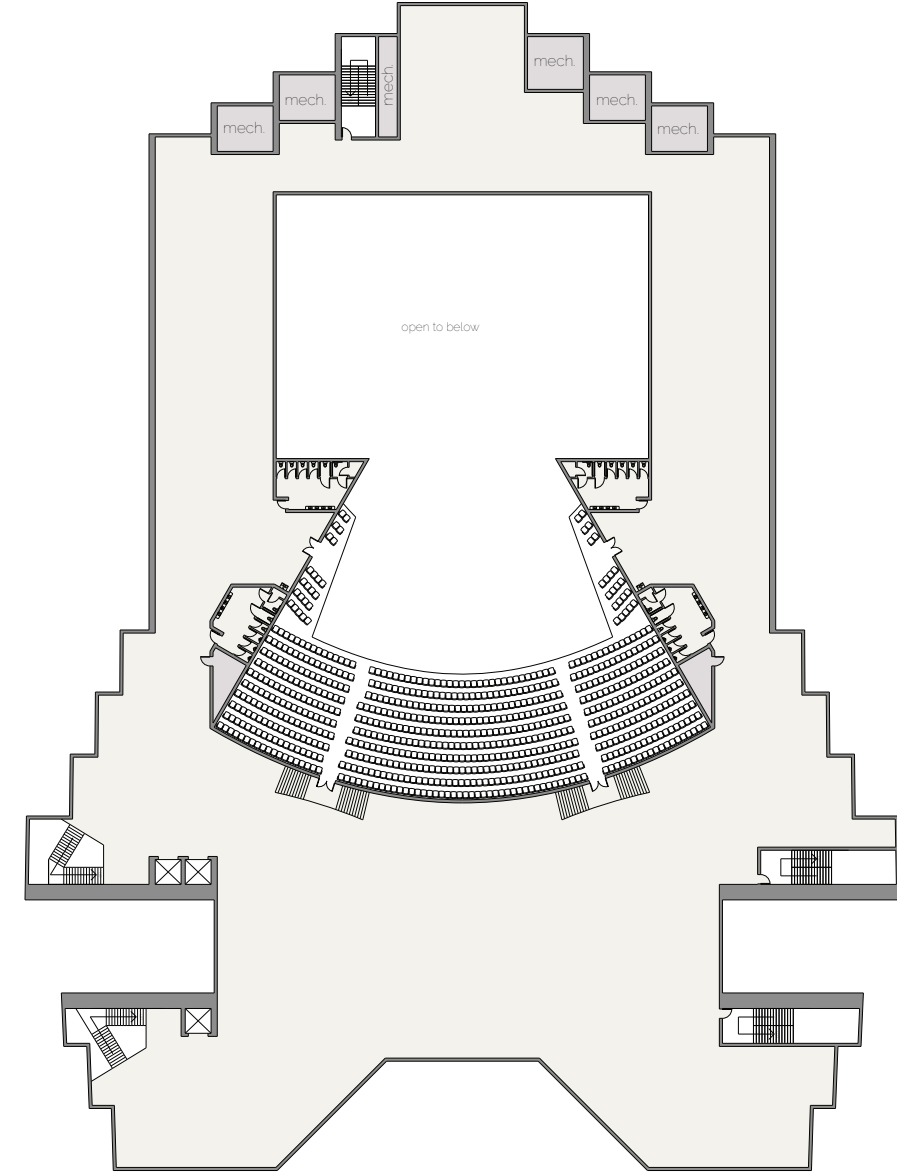

- public
- private
- performance