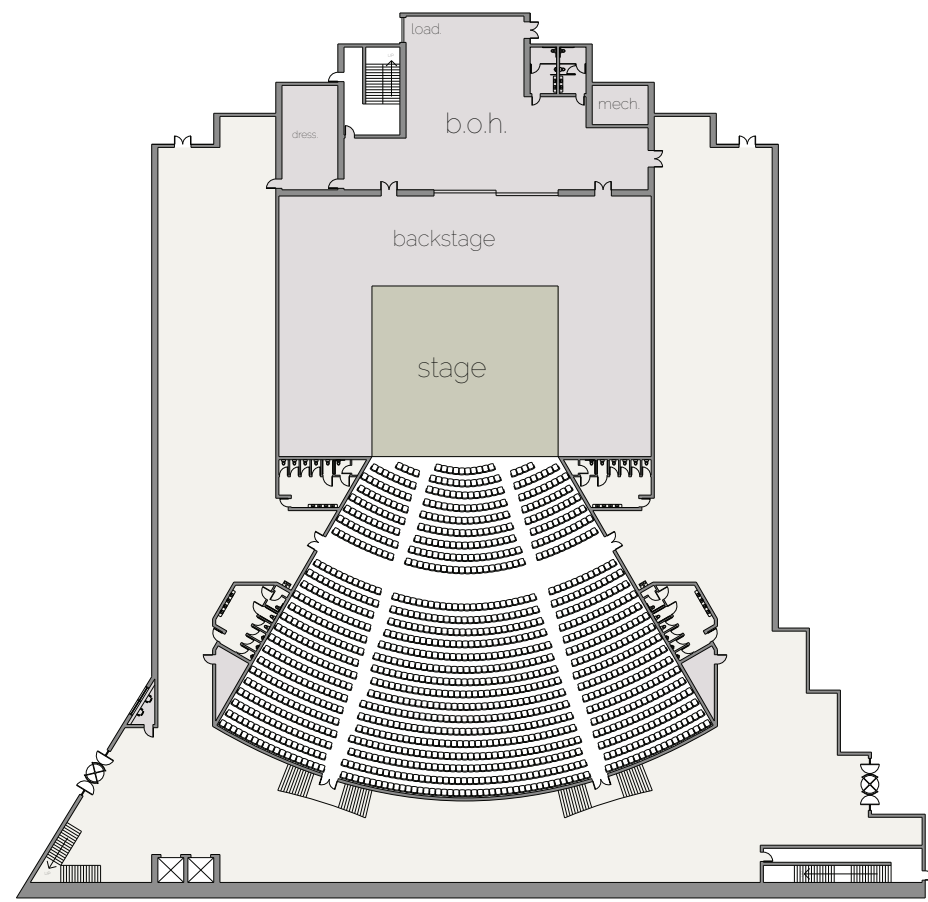

Site 5

Site

Hjemkomst Center

Renaissance Hall

Image circa 1911, founded 1905

Name change around 1973-74

Present

 Floodway
 100 Year Plan

NP Ave

Main Ave

2nd St N

- public
- private
- performance

Benaroya Hall
Seattle, 1998

Bridgewater Hall
Manchester, 1996