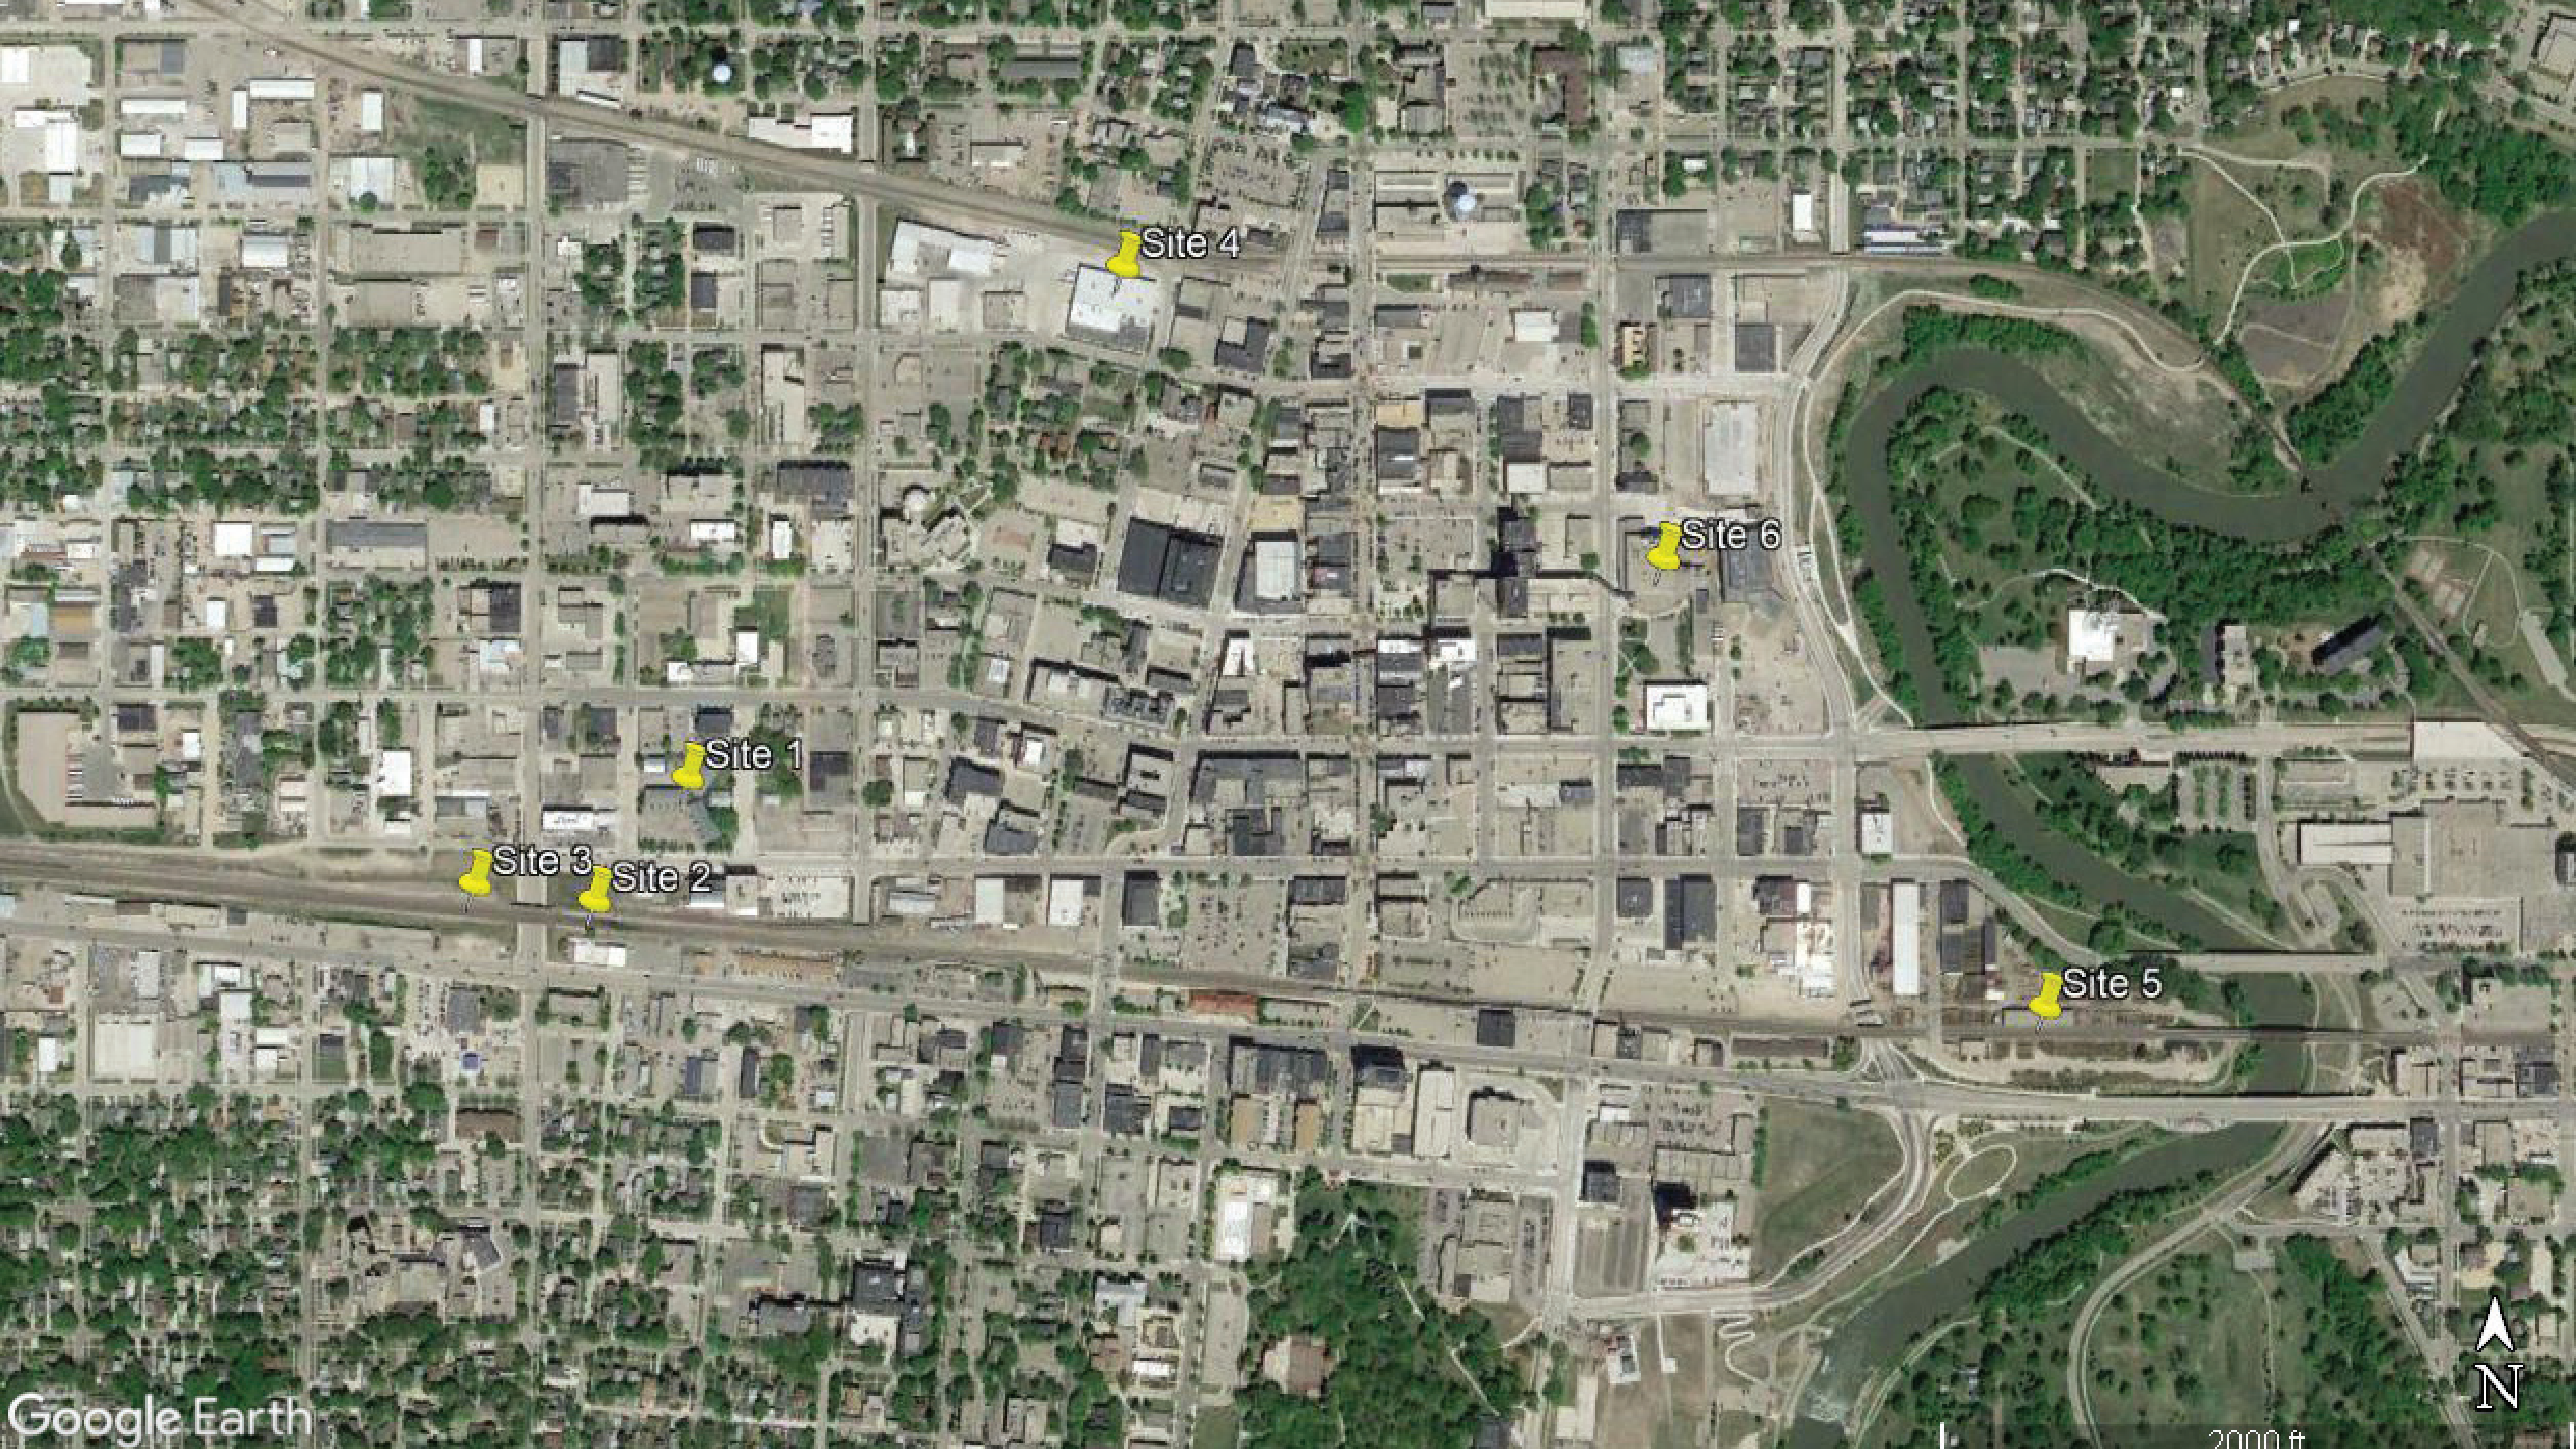

Berliner Philharmonie
West Berlin, 1963

Ordway
St. Paul, 1985

Carnegie
New York, 1891, ren. 2003

Site 4

Site 6

Site 1

Site 3

Site 2

Site 5

Site

Hjemkomst Center

Renaissance Hall

Image circa 1911, founded 1905

Name change around 1973-74

Present

 Floodway
 100 Year Plan