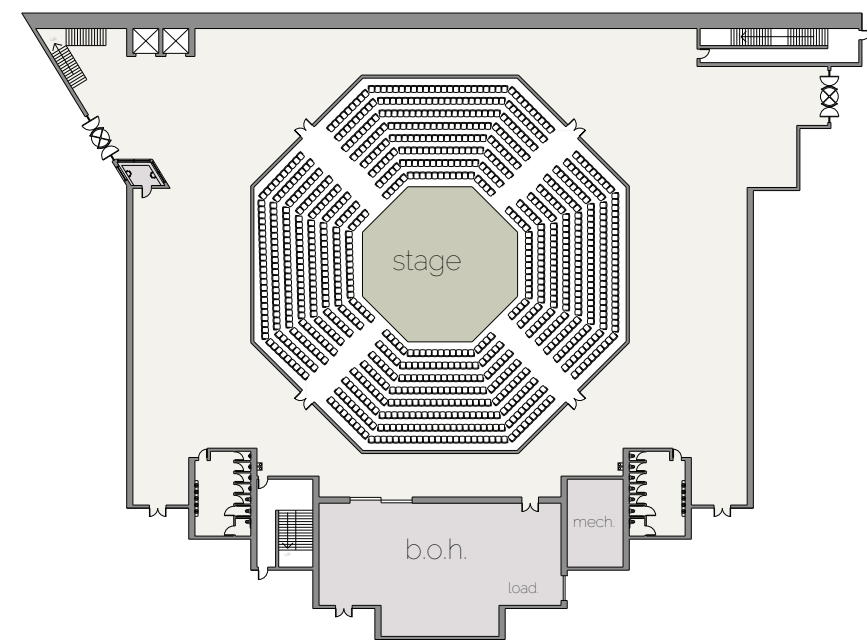

- public
- private
- performance