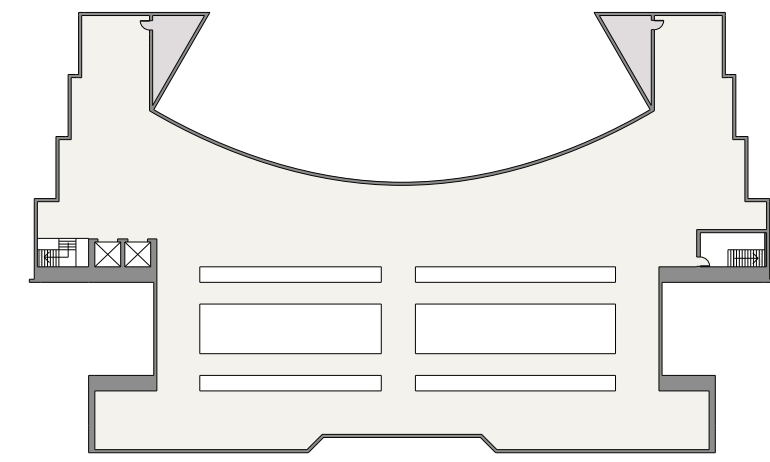

- public
- private
- performance