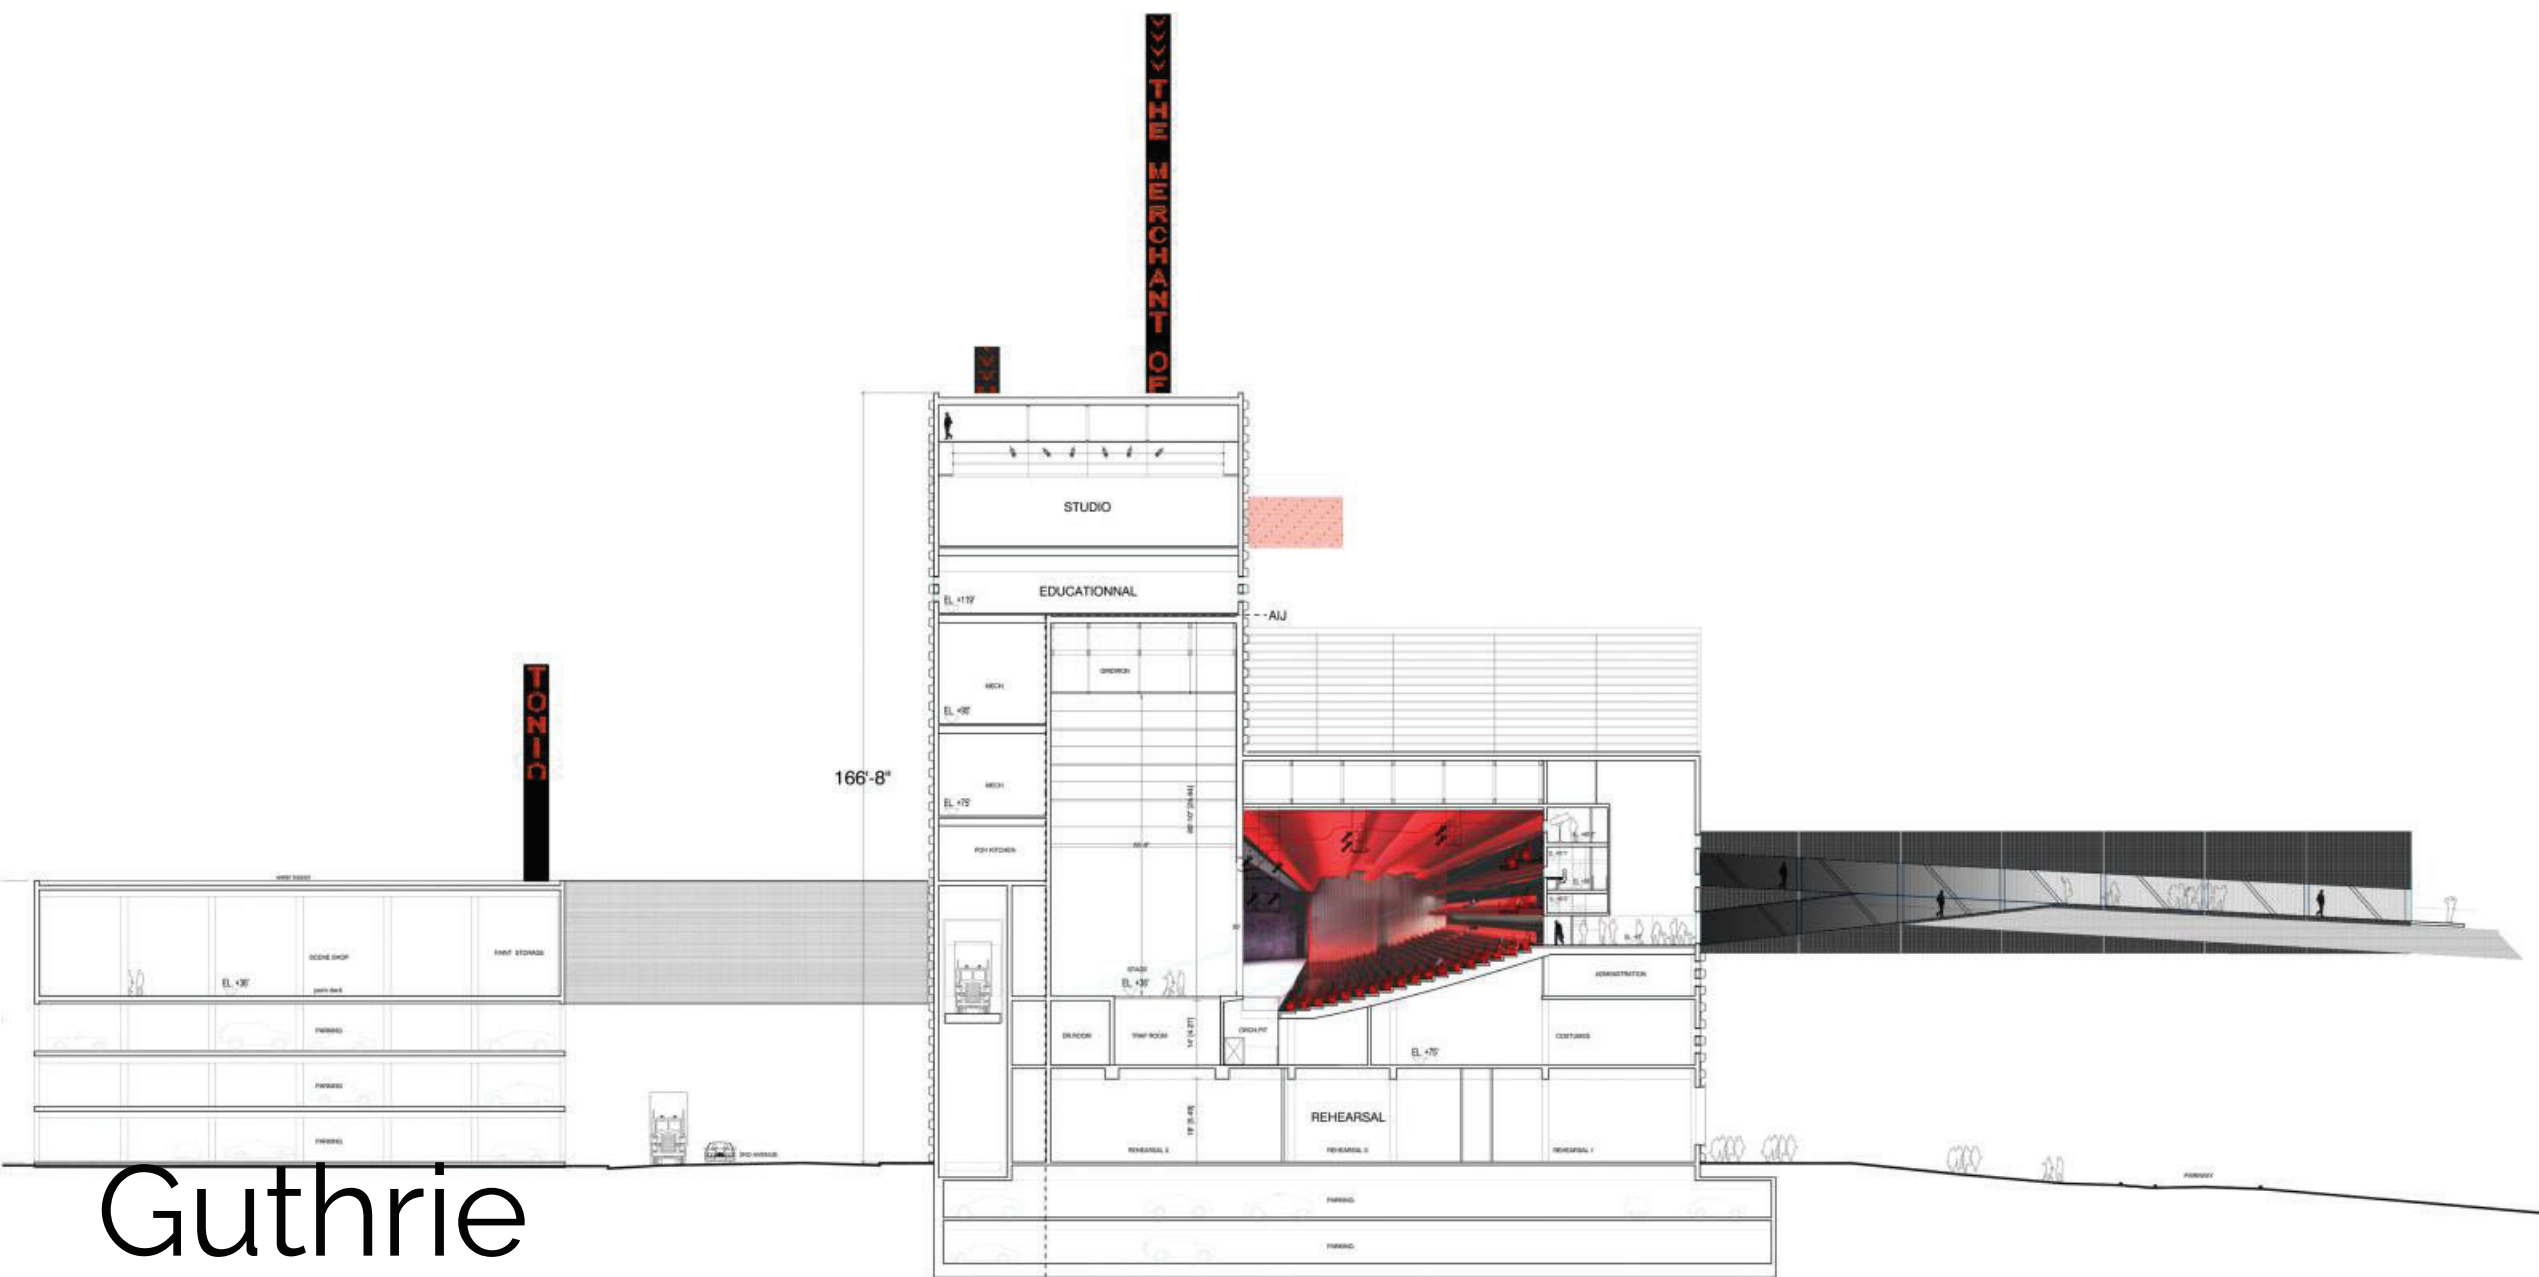

Guthrie
Minneapolis, 2006