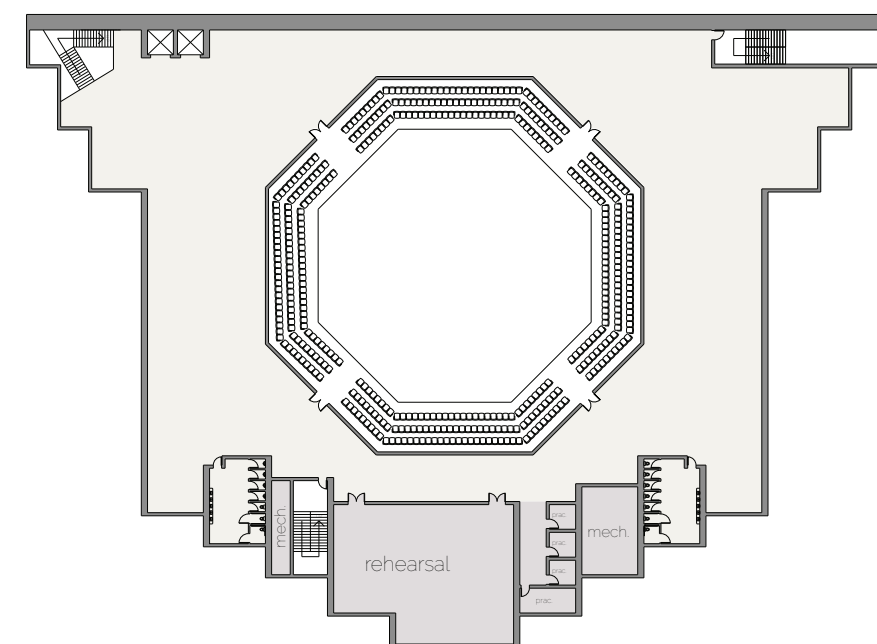

- public
- private
- performance