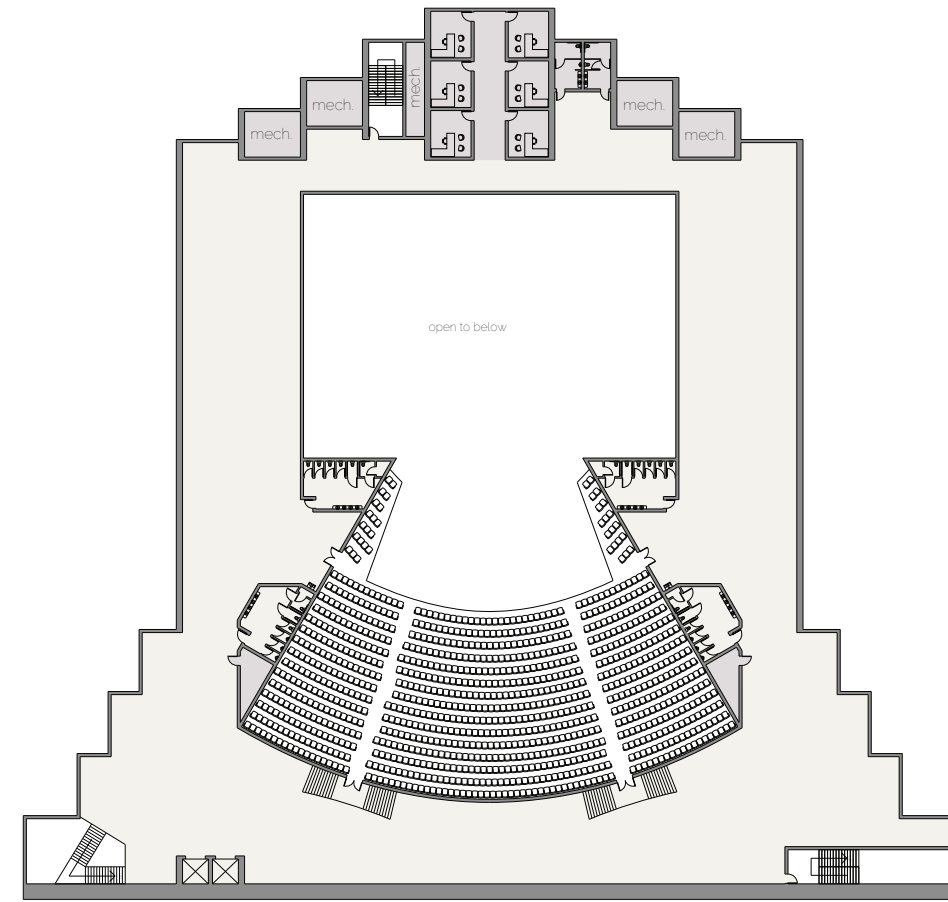

- public
- private
- performance