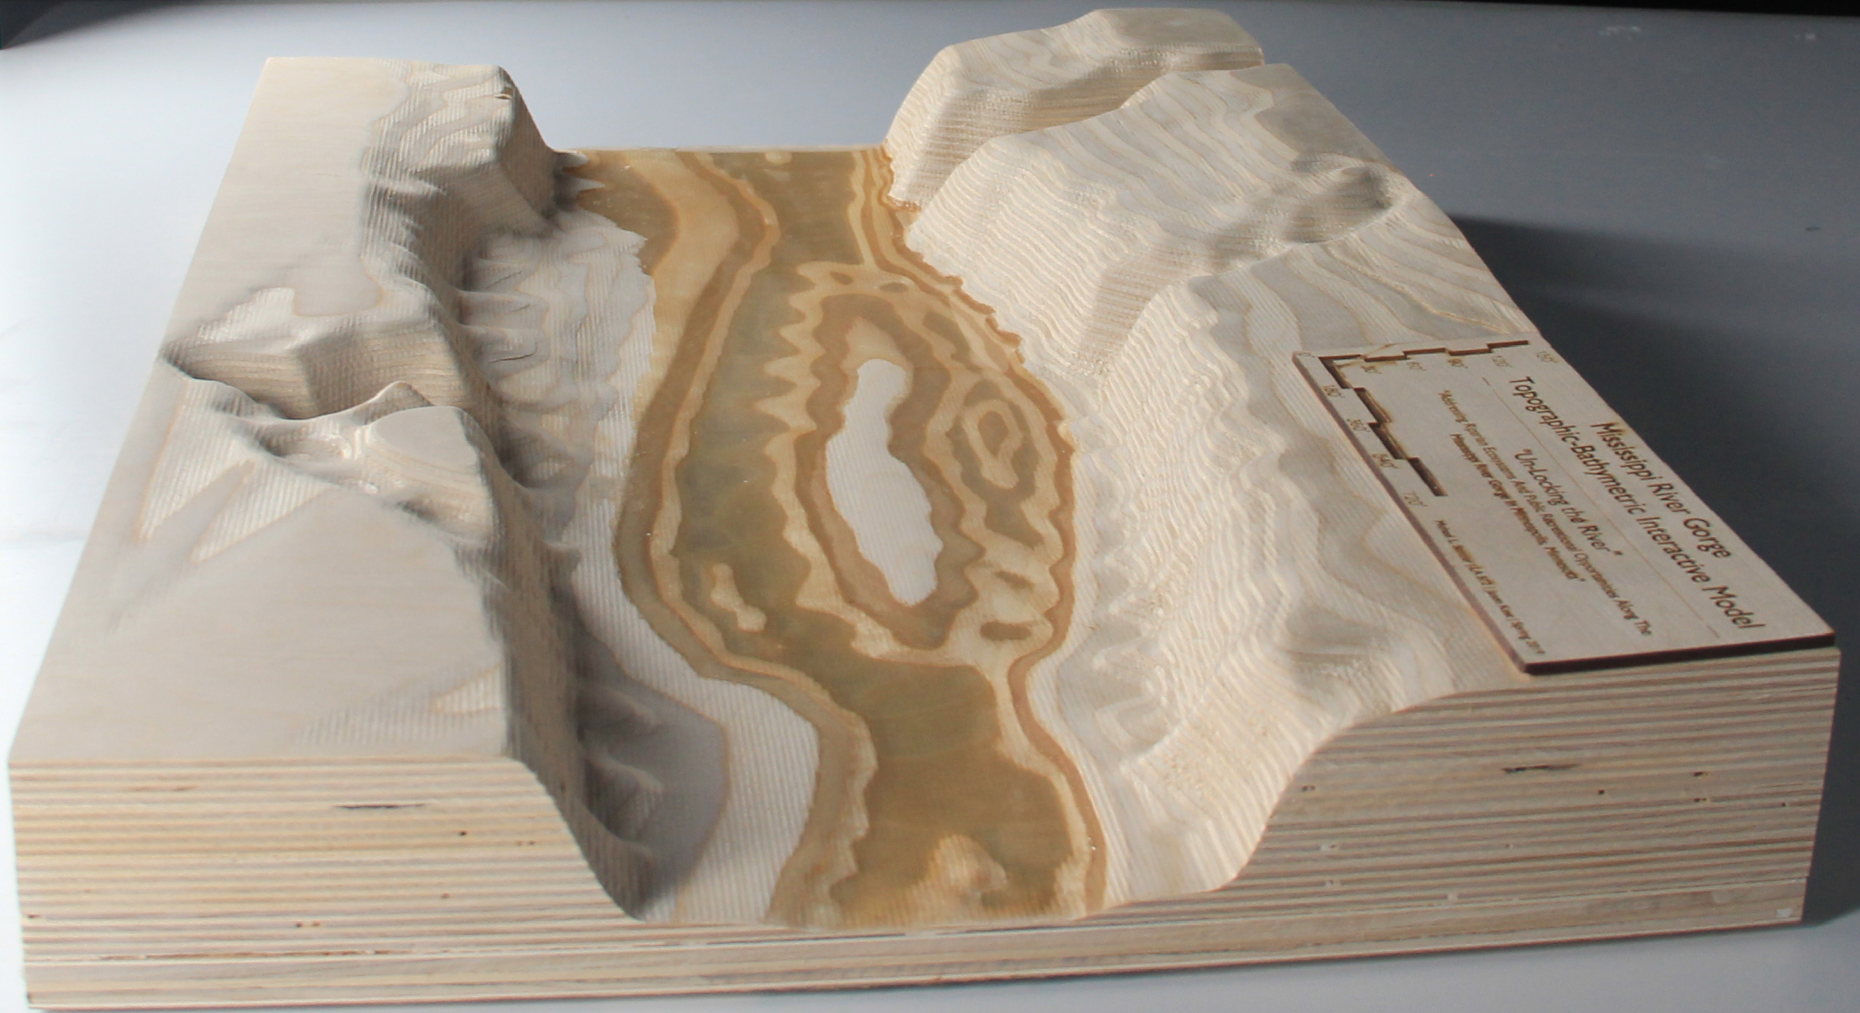

Mississippi River Gorge
Topographic Diagram
Unlocking the River
Geographic Diagram

Mississippi River Gorge
Topographic-Bathymetric Interactive Model
"Unlocking the River"
Mississippi River Gorge National Monument
National Park Service
www.nps.gov/mrgorge

Mississippi River Gorge
Topographic-Bathymetric Interactive Model
"Un-Locking the River"
"Addressing Riparian Ecosystems And Public Recreational Opportunities Along The
Mississippi River Gorge In Minneapolis, Minnesota"
0' 150' 300' 450' 720' Michael L. Silliman (LA 97) | Jason Kiser | Spring 2019

Mississippi River Gorge Topographic-Bathymetric Interactive Model

"Un-Locking the River"

"Addressing Riparian Ecosystems And Public Recreational Opportunities Along The
Mississippi River Gorge In Minneapolis, Minnesota"