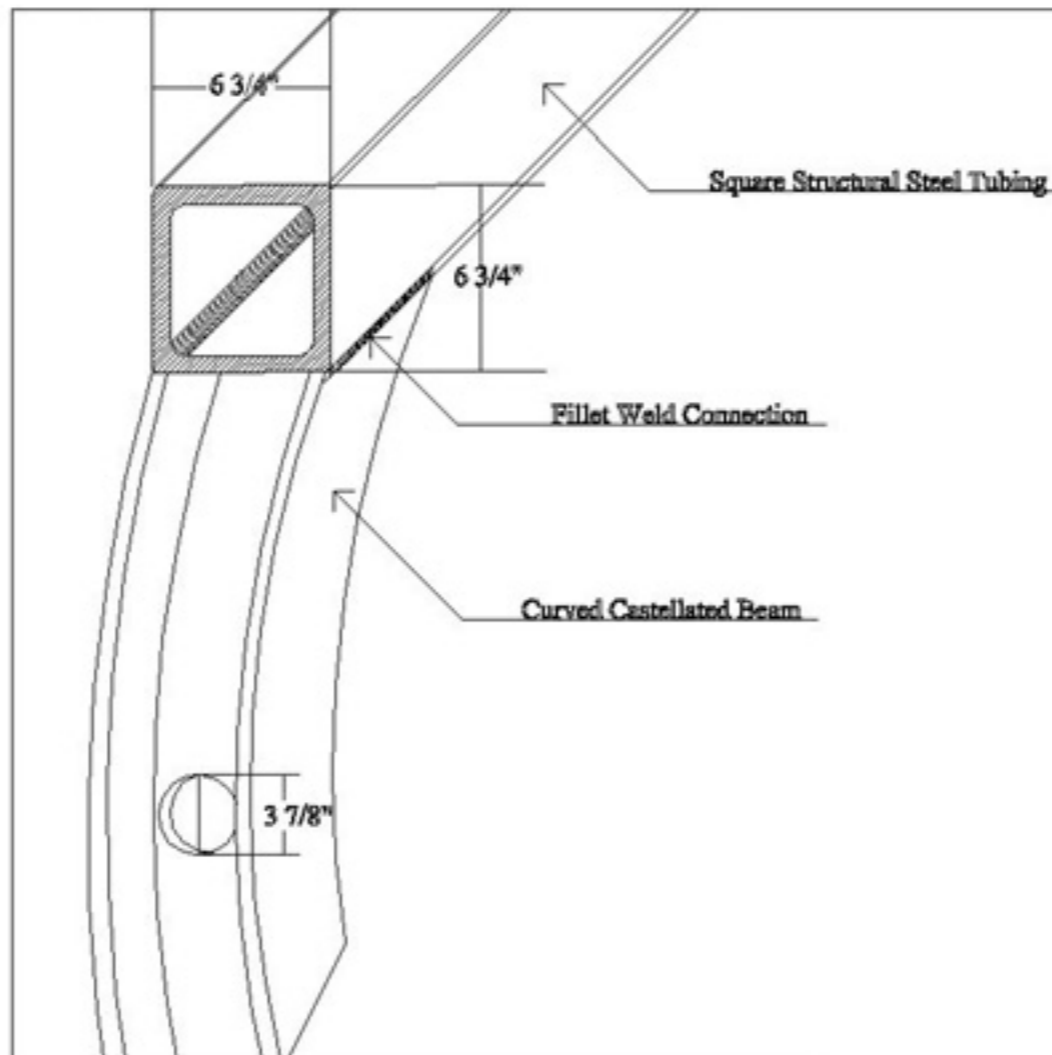

Sleek Smooth Stylye Stop

Beam and

Connection Details

Stainless Steel Door

Desk Detail