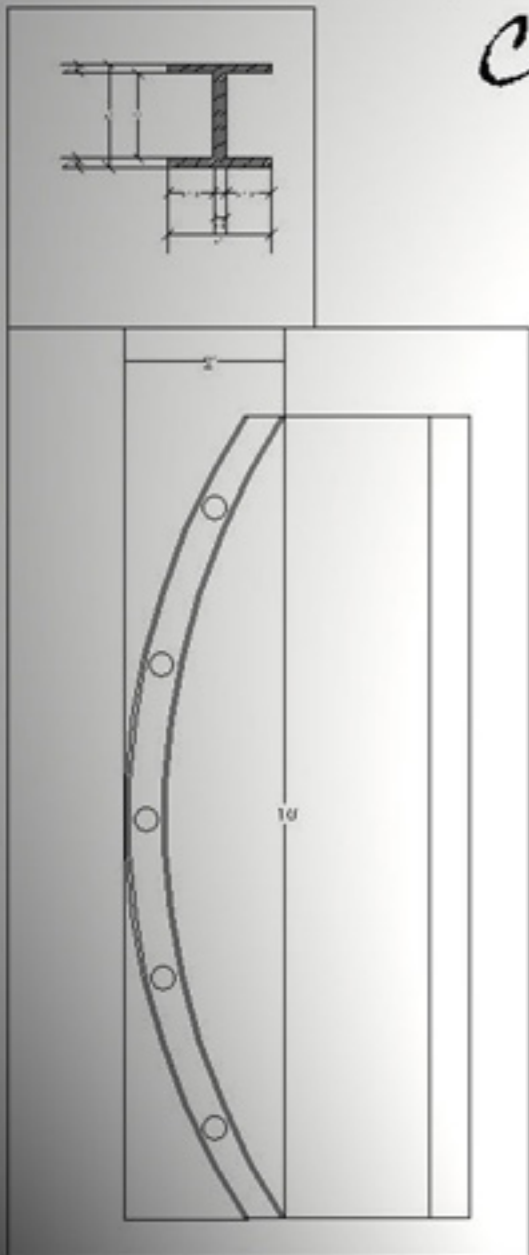

Sleek Smooth Stylye Stop

Beam and

Connection Details

Stainless Steel Door

Desk Detail