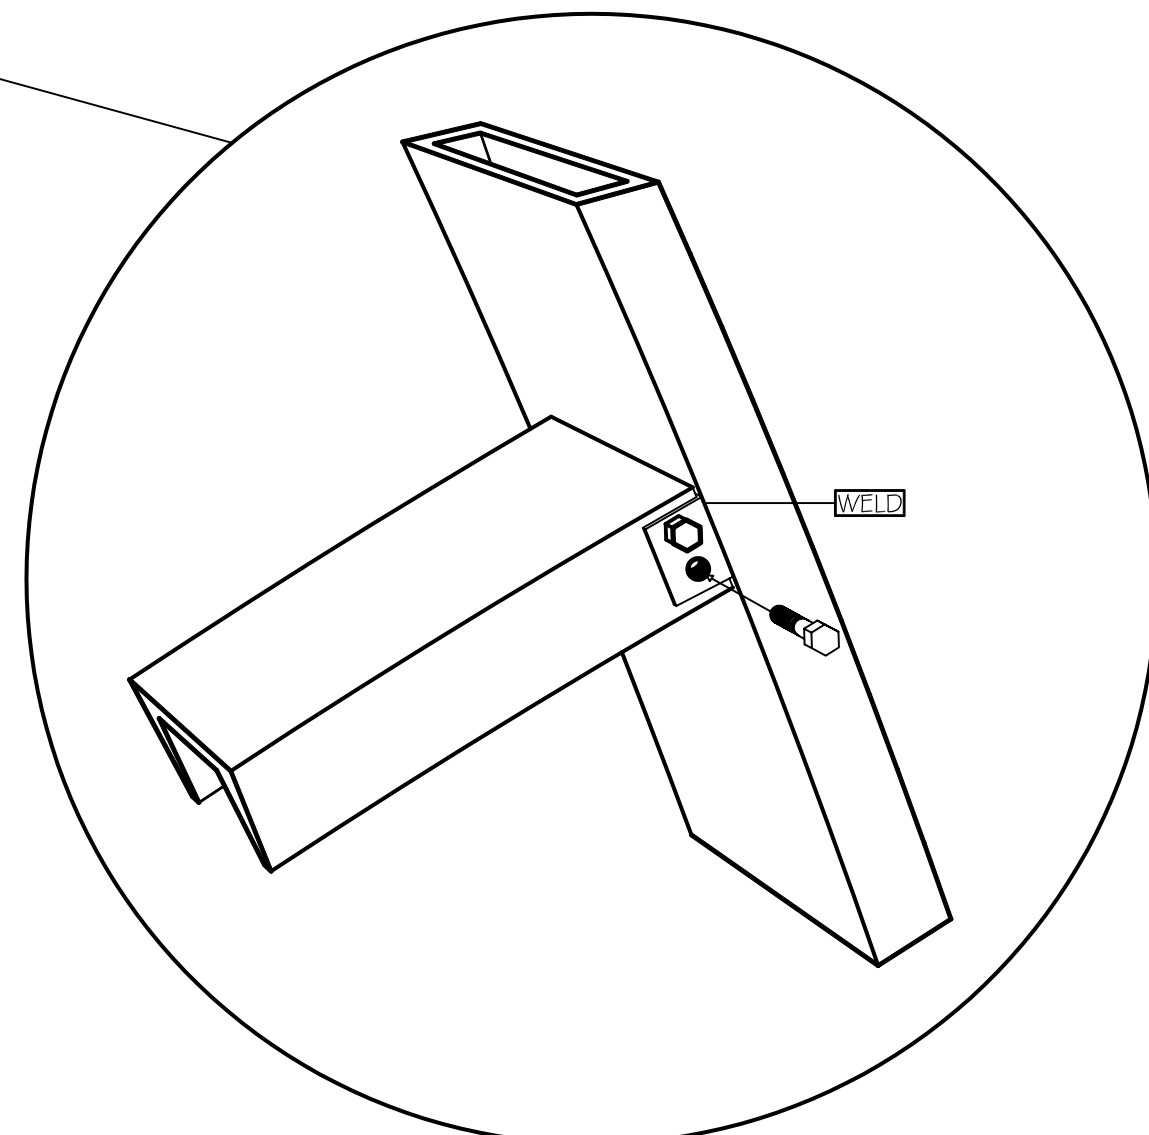

INTERNET OUTLET
ACTUAL SIZE

PIANO HINGE
SCALE: 6" = 1'-0"

- NOTES:
- INTERNET CONNECTIONS PLACED ON BENCHES FOR QUICK AND EASY ACCESS.
 - INTERNET OUTLETS ARE FLUSH WITH BENCHES.
 - HEAT REGISTERS ARE UNDER BENCHES.
 - 272 SQ.FT. OF INTERIOR SPACE (WITH COVERED EXTERIOR SPACE: 388 SQ.FT.)

JOINT CONNECTION
SCALE: 1-1/2" = 1'-0"

FIN-TUBE BASEBOARD
CONVECTOR: not to scale