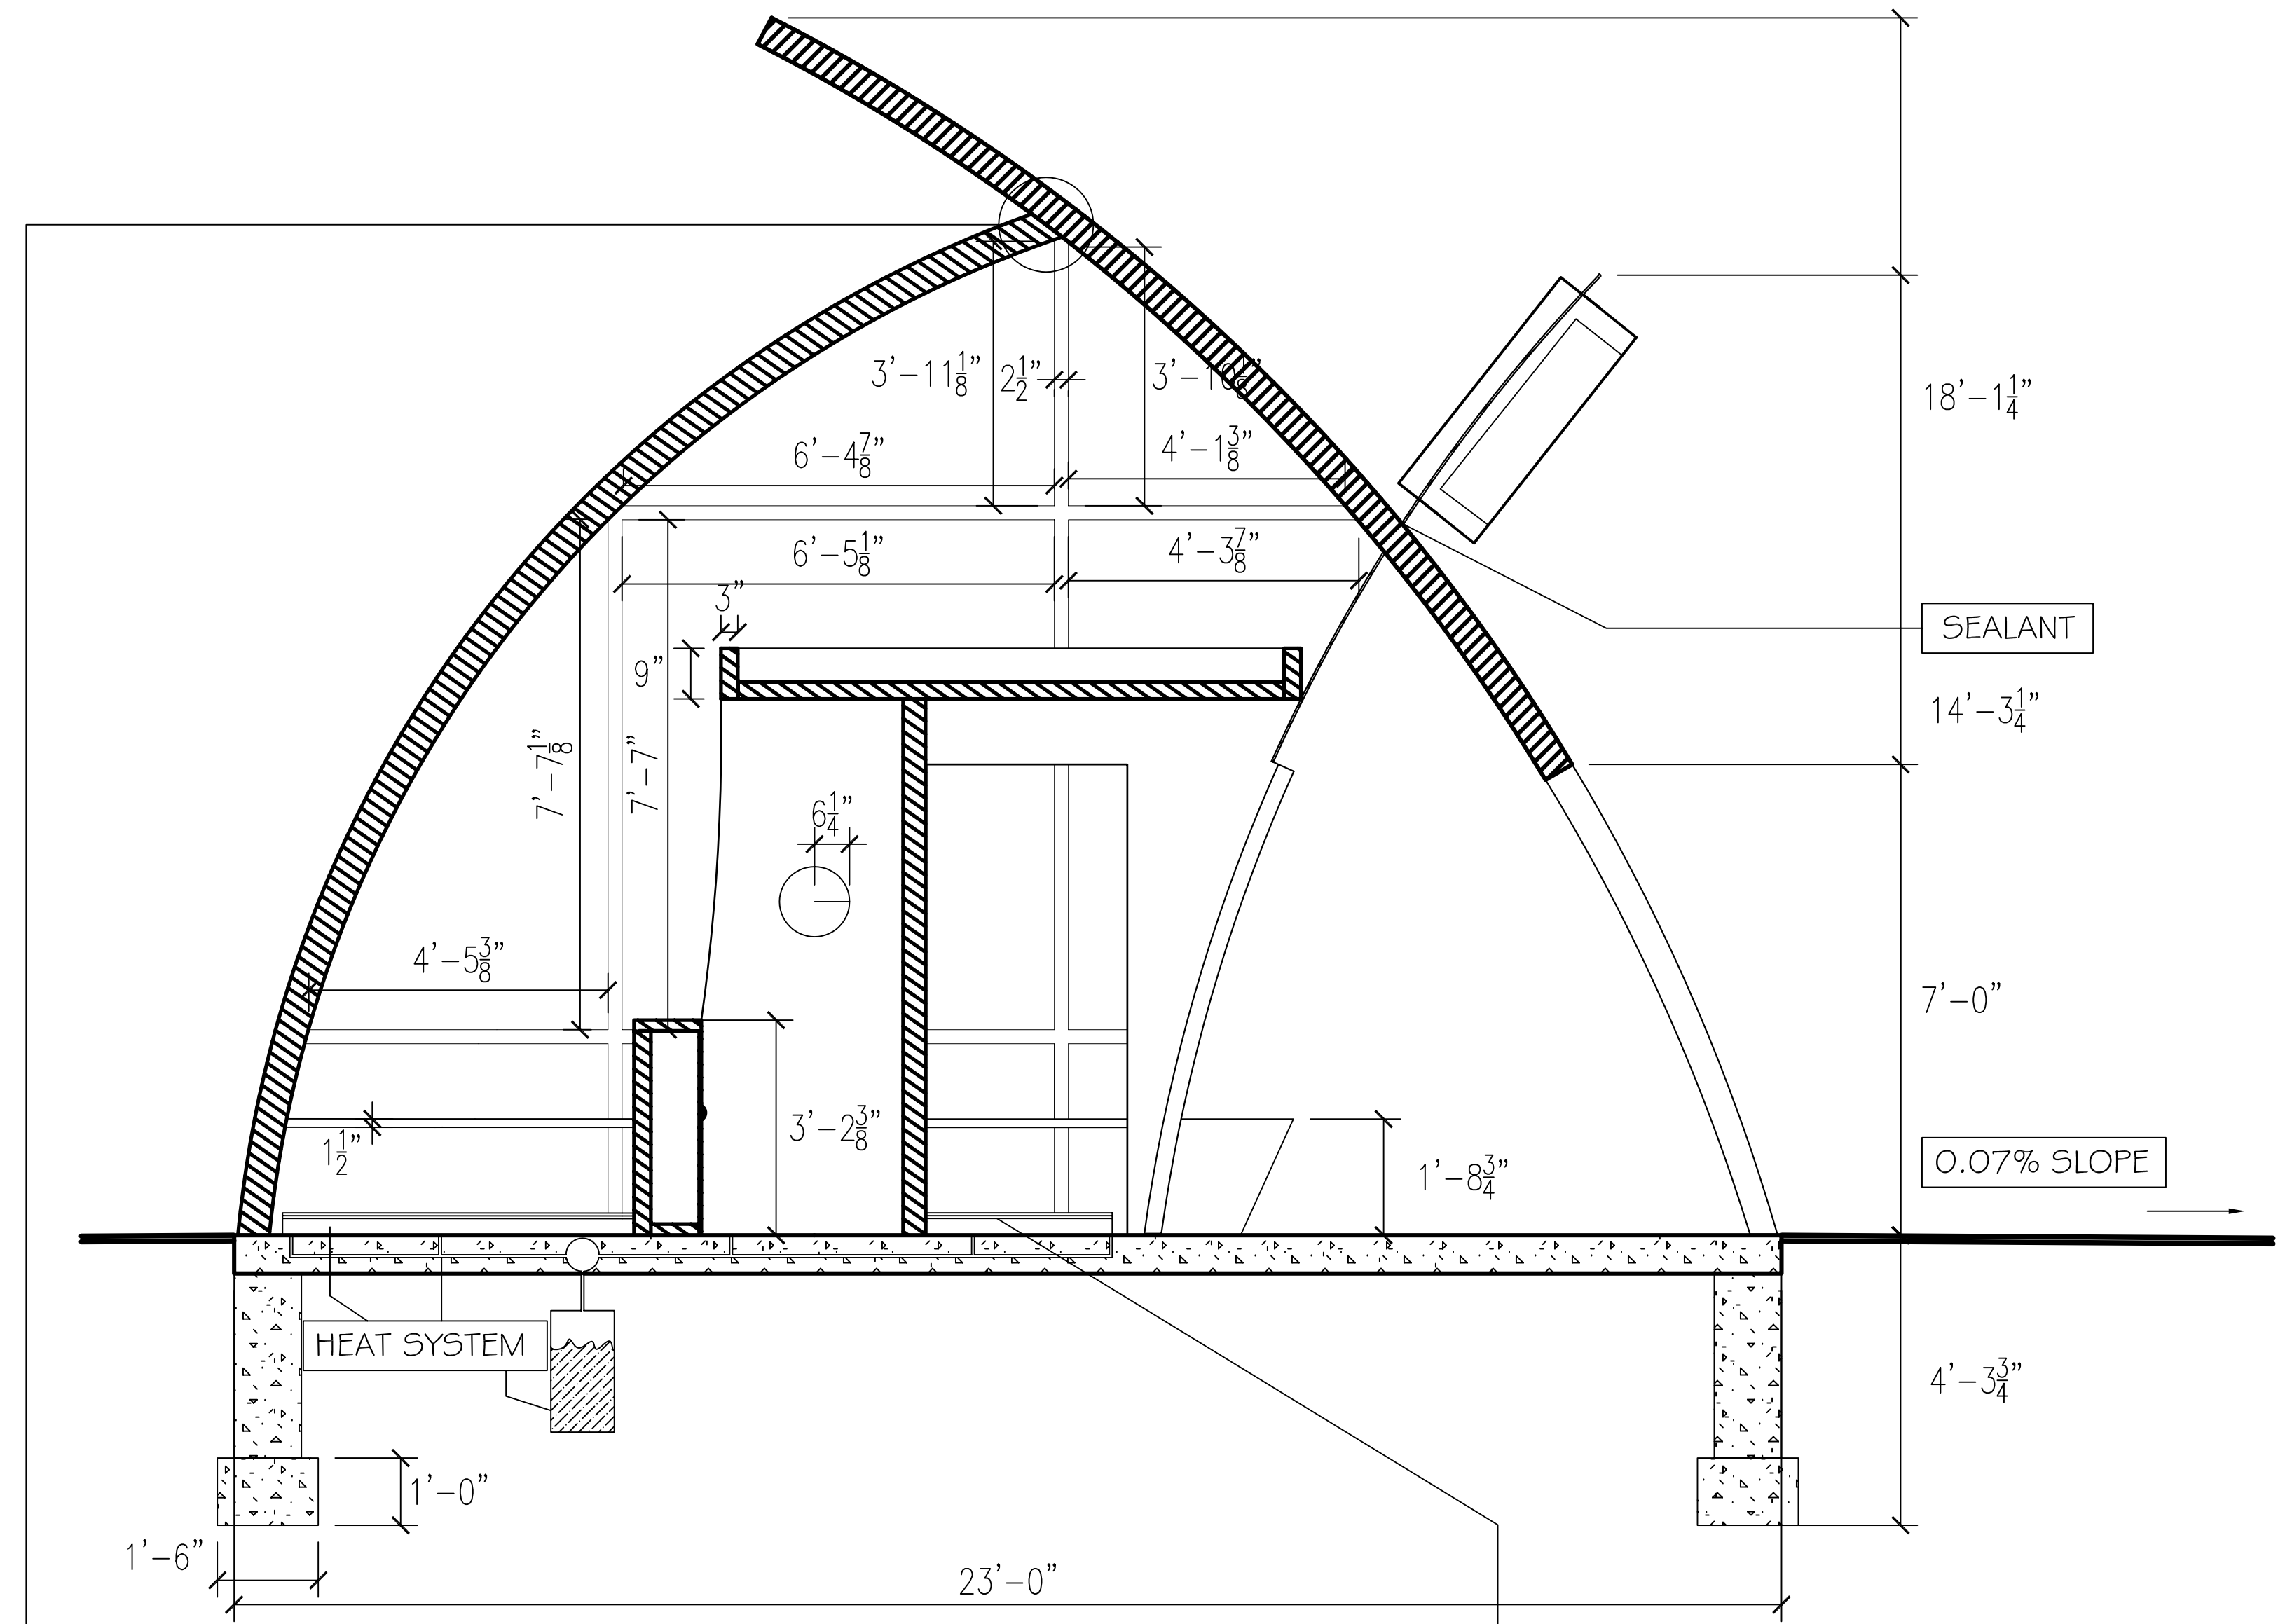

INTERNET OUTLET
ACTUAL SIZE

PIANO HINGE
SCALE: 6" = 1'-0"

- NOTES:
- INTERNET CONNECTIONS PLACED ON BENCHES FOR QUICK AND EASY ACCESS.
 - INTERNET OUTLETS ARE FLUSH WITH BENCHES.
 - HEAT REGISTERS ARE UNDER BENCHES.
 - 272 SQ.FT. OF INTERIOR SPACE (WITH COVERED EXTERIOR SPACE: 388 SQ.FT.)

JOINT CONNECTION
SCALE: 1-1/2" = 1'-0"

FIN-TUBE BASEBOARD
CONVECTOR: not to scale