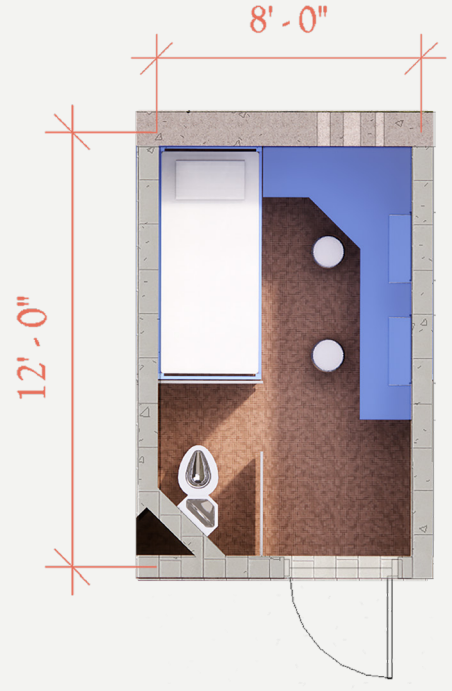

SSR tiles
need access

Roof Pond System
Night Radiation (from
Passive Heating)

Mullion
pat.

General Housing Pods

Level 1

Level 2

Level 2.5

RELIEVE prison guards of strenuous security duties.