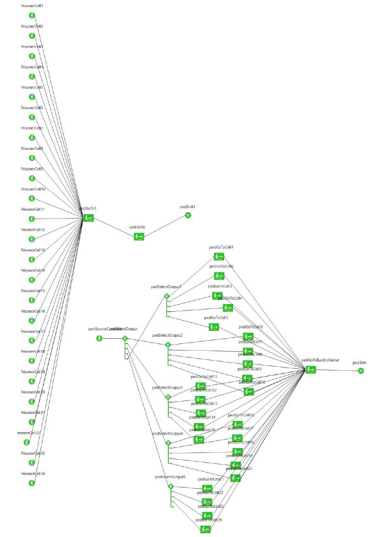

Kimberley Housing Building 1 (from West Kimberley Regional Facility)

Kimberley Interior Hall (from West Kimberley Regional Facility)

Boab Trees (from West Kimberley Regional Facility)

Kimberley, Australia (from Wikipedia)

Kimberley Gatehouse (from West Kimberley Regional Facility)

West Kimberley Regional Facility

Aerial View (from Inmate Aid)

Apr. 2020 Deputies Attacked (from ABC Chicago)

Jan. 2017 Cafeteria Brawl (from Chicago Tribute)

Cook County Maximum Security Facility

Circulation Simulation

Goals

ENGAGE the surrounding community with a suitable prison.

RELIEVE prison guards of strenuous security duties.

ENCOURAGE life in prison.

Design Process