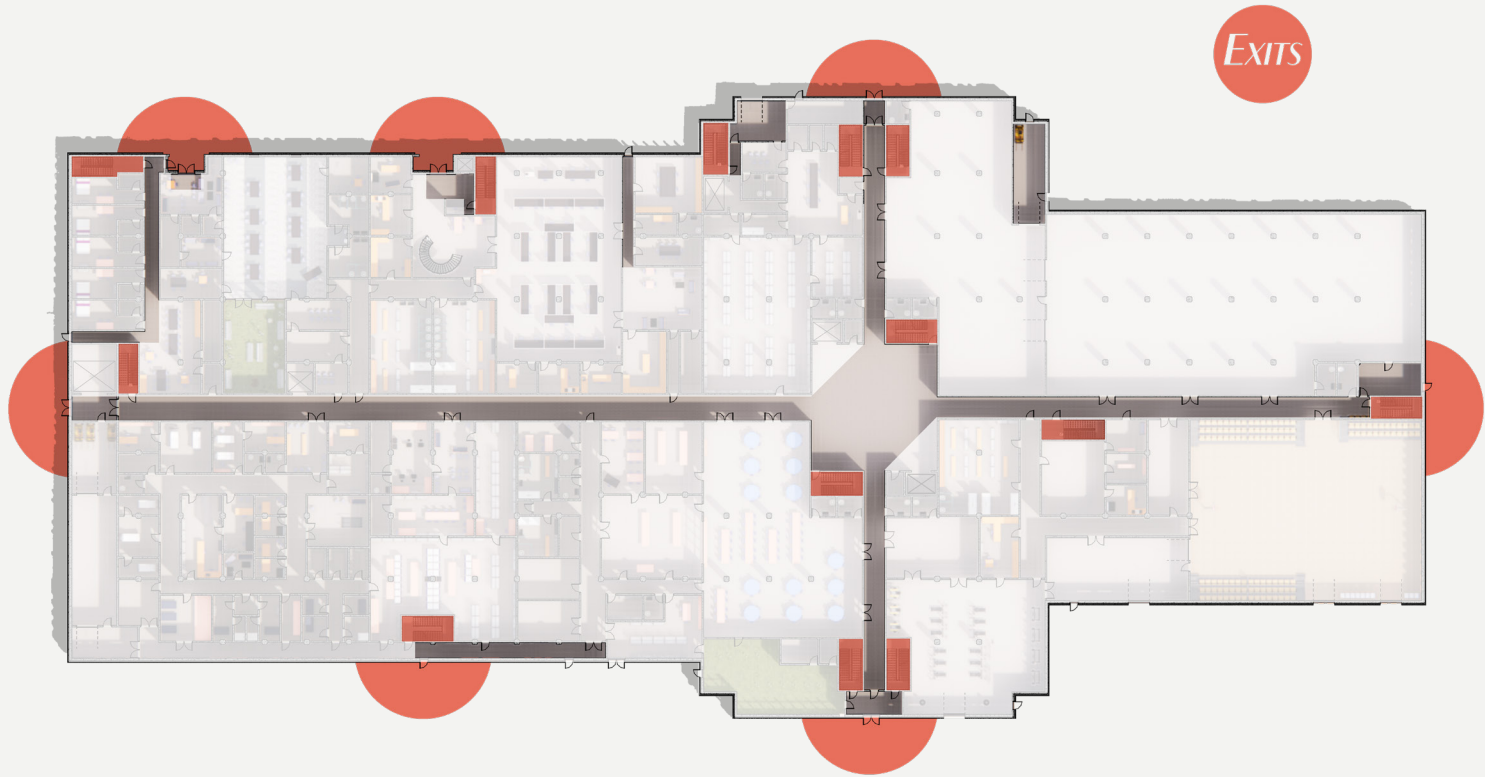

SSR tiles
need access

Roof Pond System
Night Radiation (from
Passive Heating)

Mullion
pat.

General Housing Pods

Level 1

Level 2

Level 2.5

RELIEVE prison guards of strenuous security duties.

Level 1

Circulation Paths

Level 2

Circulation Paths

Occupancy	Maximum Occupant Load of Space	Maximum Common Path of Egress Travel Distance Ft.		
		Without Sprinkler System Ft.		With Sprinkler System Ft.
		Occupant Load		
		OL ≤ 30	OL ≥ 30	
I-3	10	NP	NP	100

Egress Stairwells & Exits

Level 1

Egress Stairwells & Exits

Level 2

Egress Stairwells & Exits

A Day in the Life

Inmate

4AM	
5AM	<i>Breakfast</i>
6AM	<i>Report to work assignment/ attend classes/ personal time</i>
7AM	
8AM	
9AM	
10AM	
11AM	
12AM	<i>Lunch</i>
1PM	<i>Report to work/ go to gym/ recreation activities</i>
2PM	
3PM	
4PM	
5PM	<i>Dinner</i>
6PM	<i>Attend classes/ call families/ watch television</i>
7PM	
8PM	