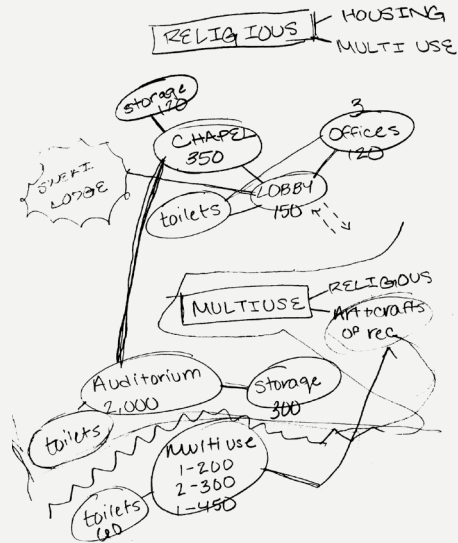

Kimberley Gatehouse (from West Kimberley Regional Facility)

West Kimberley Regional Facility

Aerial View (from Inmate Aid)

Apr. 2020 Deputies Attacked (from ABC Chicago)

Jan. 2017 Cafeteria Brawl (from Chicago Tribute)

Cook County Maximum Security Facility

Circulation Simulation

Goals

ENGAGE the surrounding community with a suitable prison.

RELIEVE prison guards of strenuous security duties.

ENCOURAGE life in prison.

Design Process

Inmate

Staff

Visitor

Visitation

ENGAGE the surrounding
community with a suitable prison.

Staff Services

Education

Religious & Multi Use

SSR tiles
need access

Roof Pond System
Night Radiation (from
Passive Heating)

Mullion
pat.

General Housing Pods

Level 1

Level 2

Level 2.5

RELIEVE prison guards of strenuous security duties.