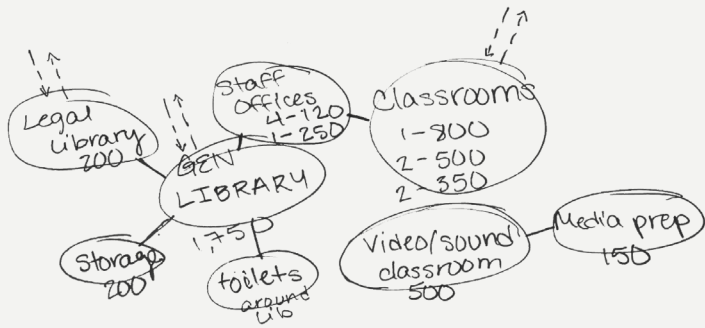

Cook County Maximum Security Facility

Circulation Simulation

Goals

ENGAGE the surrounding community with a suitable prison.

RELIEVE prison guards of strenuous security duties.

ENCOURAGE life in prison.

Design Process

Inmate

Staff

Visitor

Visitation

ENGAGE the surrounding
community with a suitable prison.

Staff Services

Education

Religious & Multi Use

SSR tiles
need access

Roof Pond System
Night Radiation (from
Passive Heating)

Mullion
pat.

General Housing Pods

Level 1

Level 2

Level 2.5

RELIEVE prison guards of strenuous security duties.