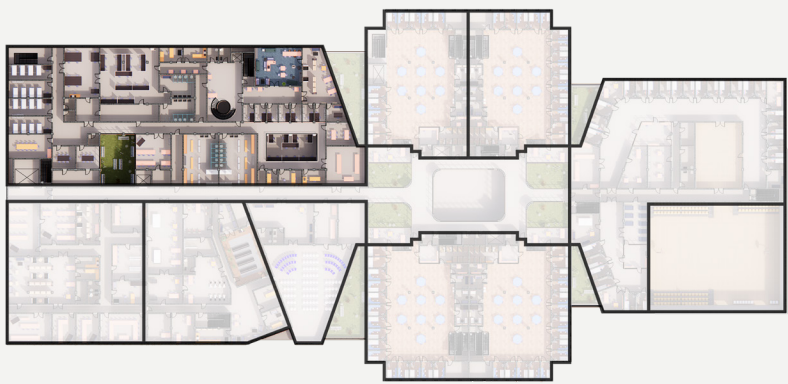

Staff Services