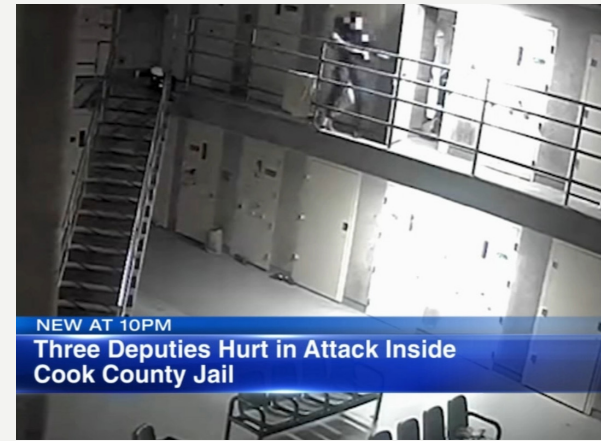

Case Studies

Anstalten Perspective (from SHL Anstalten Correctional Facility)

Nuuk Greenland Map (from Traveler's View)

Anstalten Prayer Room (from SHL Anstalten Correctional Facility)

A Gentle Approach to Incarceration

Anstalten Perimeter Wall (from SHL Anstalten Correctional Facility)

Anstalten Gymnasium (from SHL Anstalten Correctional Facility)

Anstalten Correctional Facility

Kimberley Aerial View (from ABC Local Australia)

Kimberley Gatehouse (from West Kimberley Regional Facility)

West Kimberley Regional Facility

Aerial View (from Inmate Aid)

Apr. 2020 Deputies Attacked (from ABC Chicago)

Jan. 2017 Cafeteria Brawl (from Chicago Tribute)