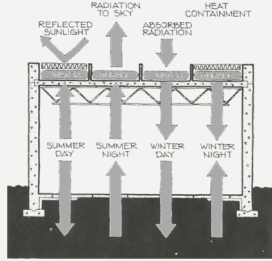

Cook County Maximum Security Facility

Circulation Simulation

Goals

ENGAGE the surrounding community with a suitable prison.

RELIEVE prison guards of strenuous security duties.

ENCOURAGE life in prison.

Design Process

SSR tiles
need access

Roof Pond System
Night Radiation (from
Passive Heating)

Mullion
pat.

General Housing Pods

Level 1

Level 2

Level 2.5

RELIEVE prison guards of strenuous security duties.