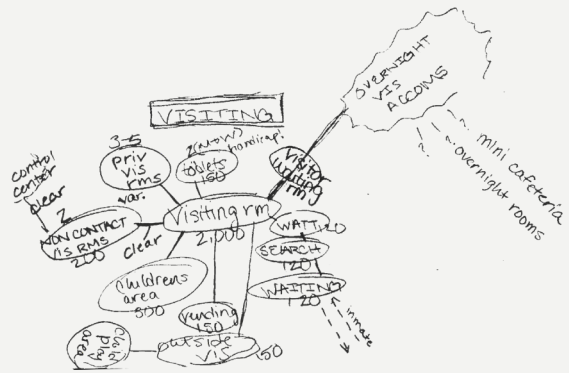

Visitation