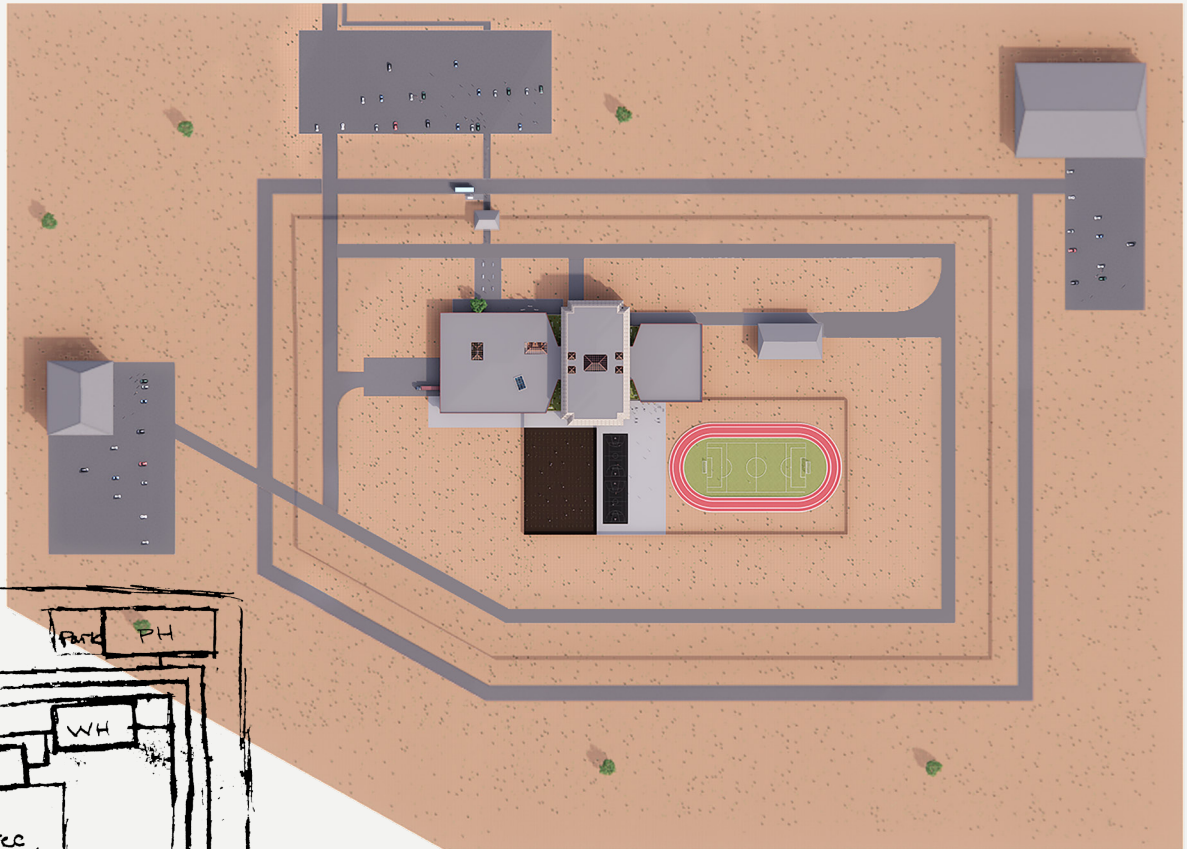

Egress Stairwells & Exits

Level 1

Egress Stairwells & Exits

Level 2

Egress Stairwells & Exits

A Day in the Life

Inmate

4AM	
5AM	<i>Breakfast</i>
6AM	<i>Report to work assignment/ attend classes/ personal time</i>
7AM	
8AM	
9AM	
10AM	
11AM	
12AM	<i>Lunch</i>
1PM	<i>Report to work/ go to gym/ recreation activities</i>
2PM	
3PM	
4PM	
5PM	<i>Dinner</i>
6PM	<i>Attend classes/ call families/ watch television</i>
7PM	
8PM	

Level 1

ENCOURAGE life in prison.

Level 2

Activity Rooms

The Site

Morello Brothers Saloon and Palace
(from Mapio)

Navajo Woman Herding Sheep (from New York Times)

Navajo Weaving (from Navajo Rugs)