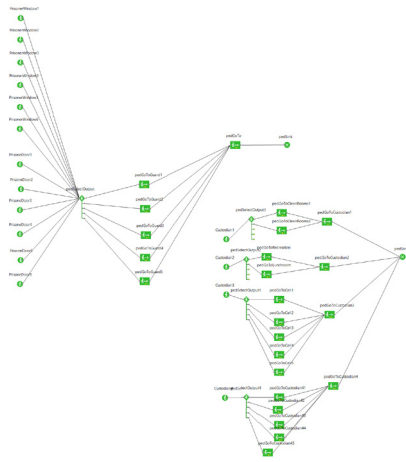

Kimberley Gatehouse (from West Kimberley Regional Facility)

West Kimberley Regional Facility

Aerial View (from Inmate Aid)

Apr. 2020 Deputies Attacked (from ABC Chicago)

Jan. 2017 Cafeteria Brawl (from Chicago Tribute)

Cook County Maximum Security Facility

Circulation Simulation

Goals

ENGAGE the surrounding community with a suitable prison.

RELIEVE prison guards of strenuous security duties.

ENCOURAGE life in prison.

Design Process