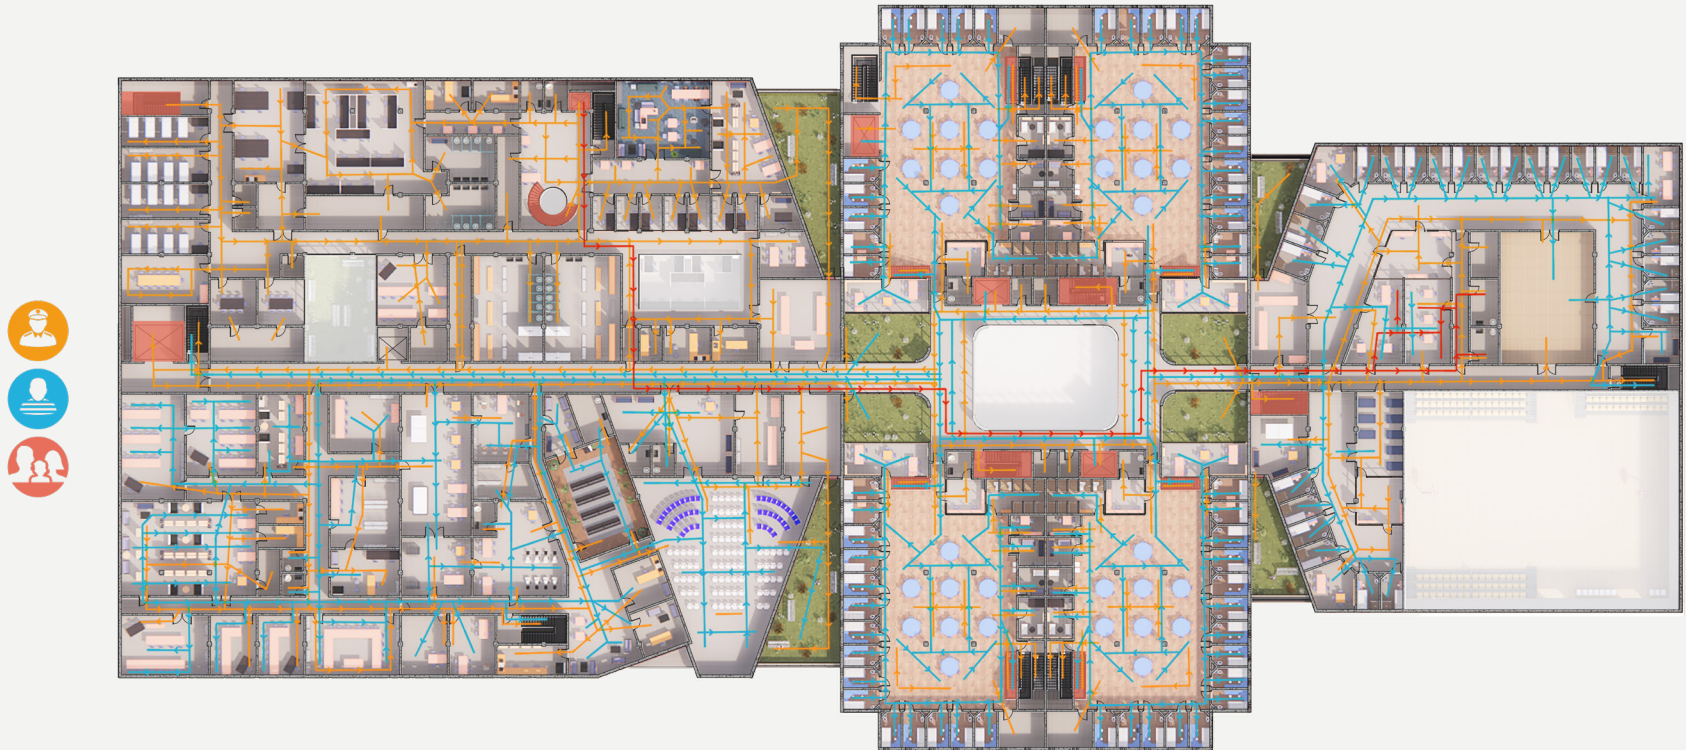

SSR tiles
need access

Roof Pond System
Night Radiation (from
Passive Heating)

Mullion
pat.

General Housing Pods

Level 1

Level 2

Level 2.5

RELIEVE prison guards of strenuous security duties.

Level 1

Circulation Paths

Level 2

Circulation Paths

Occupancy	Maximum Occupant Load of Space	Maximum Common Path of Egress Travel Distance Ft.		
		Without Sprinkler System Ft.		With Sprinkler System Ft.
		Occupant Load		
		OL ≤ 30	OL ≥ 30	
I-3	10	NP	NP	100

Egress Stairwells & Exits

Level 1

Egress Stairwells & Exits

Level 2

Egress Stairwells & Exits

A Day in the Life

Inmate

4AM	
5AM	<i>Breakfast</i>
6AM	<i>Report to work assignment/ attend classes/ personal time</i>
7AM	
8AM	
9AM	
10AM	
11AM	
12AM	<i>Lunch</i>
1PM	<i>Report to work/ go to gym/ recreation activities</i>
2PM	
3PM	
4PM	
5PM	<i>Dinner</i>
6PM	<i>Attend classes/ call families/ watch television</i>
7PM	
8PM	