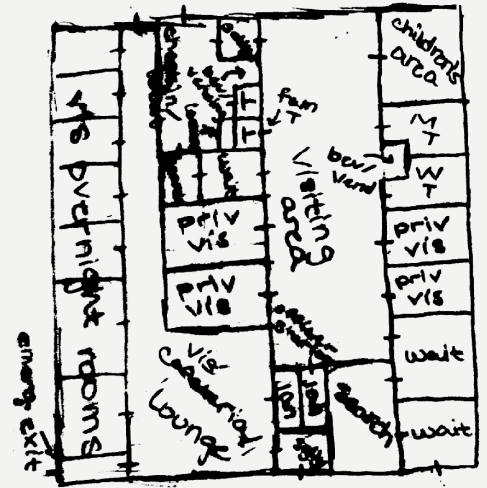

Visitation