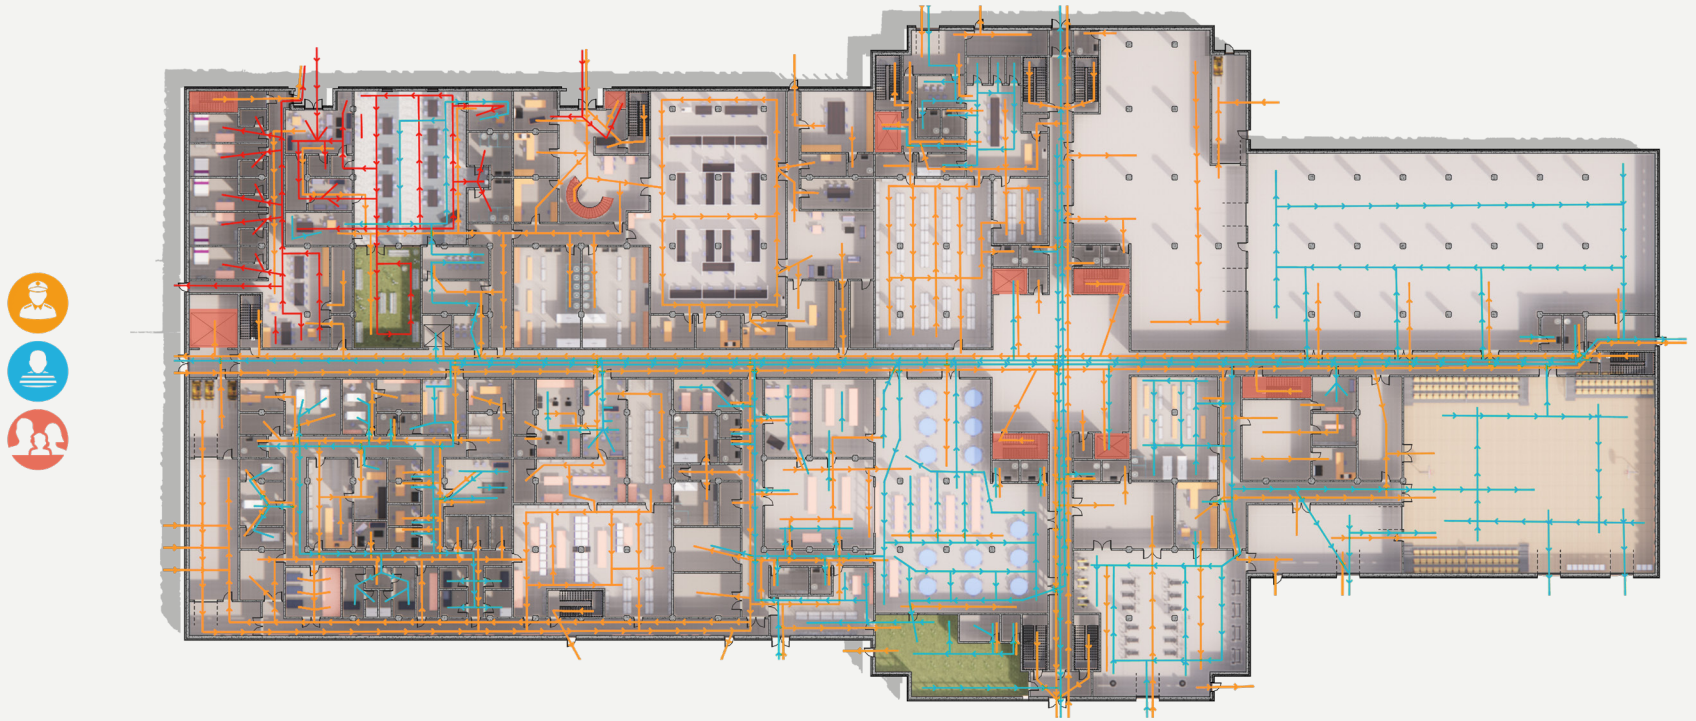

Cook County Maximum Security Facility

Circulation Simulation

Goals

ENGAGE the surrounding community with a suitable prison.

RELIEVE prison guards of strenuous security duties.

ENCOURAGE life in prison.

Design Process

SSR tiles
need access

Roof Pond System
Night Radiation (from
Passive Heating)

Mullion
pat.

General Housing Pods

Level 1

Level 2

Level 2.5

RELIEVE prison guards of strenuous security duties.

Level 1

Circulation Paths

Level 2

Circulation Paths

Occupancy	Maximum Occupant Load of Space	Maximum Common Path of Egress Travel Distance Ft.		
		Without Sprinkler System Ft.		With Sprinkler System Ft.
		Occupant Load		
		OL ≤ 30	OL ≥ 30	
I-3	10	NP	NP	100

Egress Stairwells & Exits

Level 1

Egress Stairwells & Exits

Level 2

Egress Stairwells & Exits

A Day in the Life

Inmate

4AM	
5AM	<i>Breakfast</i>
6AM	<i>Report to work assignment/ attend classes/ personal time</i>
7AM	
8AM	
9AM	
10AM	
11AM	
12AM	<i>Lunch</i>
1PM	<i>Report to work/ go to gym/ recreation activities</i>
2PM	
3PM	
4PM	
5PM	<i>Dinner</i>
6PM	<i>Attend classes/ call families/ watch television</i>
7PM	
8PM	