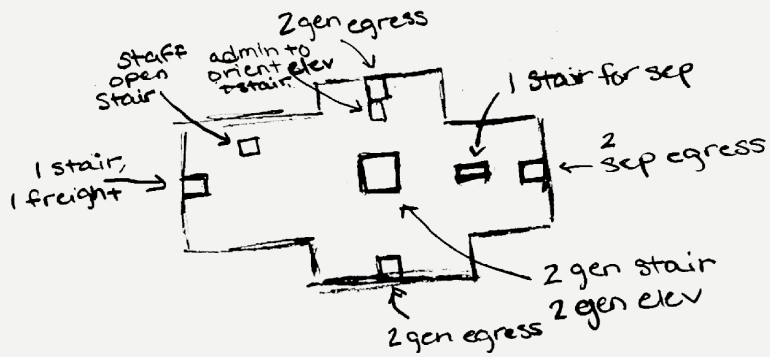

Cook County Maximum Security Facility

Circulation Simulation

Goals

ENGAGE the surrounding community with a suitable prison.

RELIEVE prison guards of strenuous security duties.

ENCOURAGE life in prison.

Design Process

SSR tiles
need access

Roof Pond System
Night Radiation (from
Passive Heating)

Mullion
pat.

General Housing Pods

Level 1

Level 2

Level 2.5

RELIEVE prison guards of strenuous security duties.

Level 1

Circulation Paths

Level 2

Circulation Paths

Occupancy	Maximum Occupant Load of Space	Maximum Common Path of Egress Travel Distance Ft.		
		Without Sprinkler System Ft.		With Sprinkler System Ft.
		Occupant Load		
		OL ≤ 30	OL ≥ 30	
I-3	10	NP	NP	100