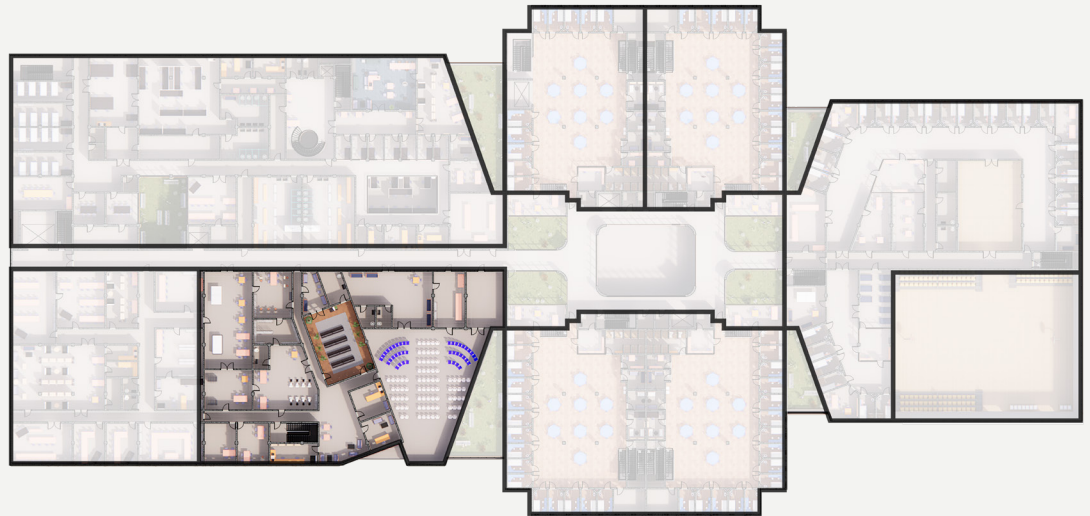

Religious & Multi Use