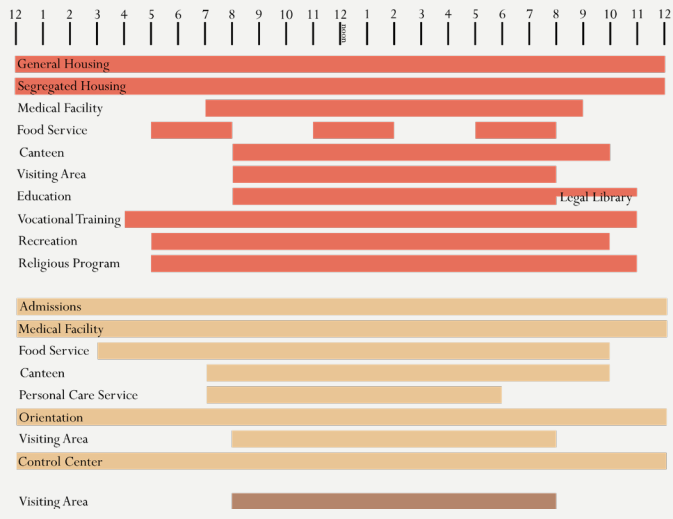

Kimberley Gatehouse (from West Kimberley Regional Facility)

West Kimberley Regional Facility

Aerial View (from Inmate Aid)

Apr. 2020 Deputies Attacked (from ABC Chicago)

Jan. 2017 Cafeteria Brawl (from Chicago Tribute)

Cook County Maximum Security Facility

Circulation Simulation

Goals

ENGAGE the surrounding community with a suitable prison.

RELIEVE prison guards of strenuous security duties.

ENCOURAGE life in prison.

Design Process