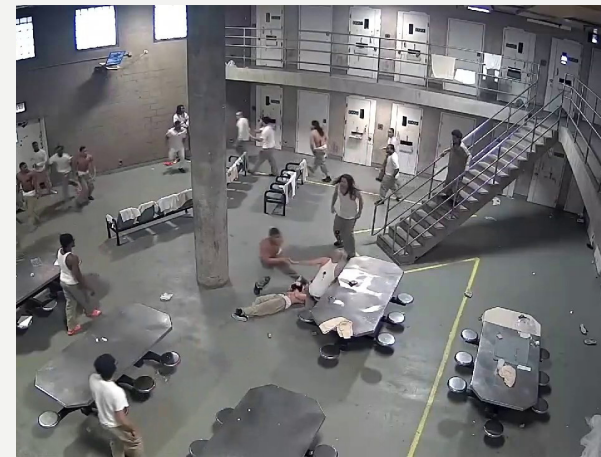

Kimberley Gatehouse (from West Kimberley Regional Facility)

West Kimberley Regional Facility

Aerial View (from Inmate Aid)

Apr. 2020 Deputies Attacked (from ABC Chicago)

Jan. 2017 Cafeteria Brawl (from Chicago Tribute)

Cook County Maximum Security Facility

Circulation Simulation

Goals

ENGAGE the surrounding community with a suitable prison.

RELIEVE prison guards of strenuous security duties.

ENCOURAGE life in prison.

Design Process