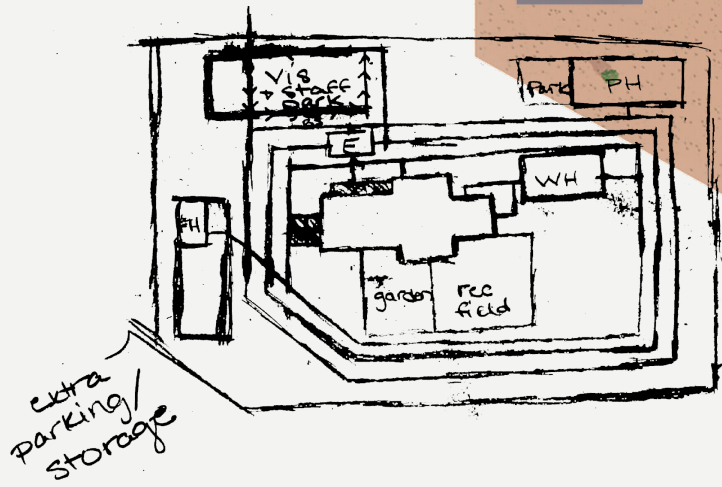

Egress Stairwells & Exits

Level 1

Egress Stairwells & Exits

Level 2

Egress Stairwells & Exits

A Day in the Life

Inmate

4AM	
5AM	<i>Breakfast</i>
6AM	<i>Report to work assignment/ attend classes/ personal time</i>
7AM	
8AM	
9AM	
10AM	
11AM	
12AM	<i>Lunch</i>
1PM	<i>Report to work/ go to gym/ recreation activities</i>
2PM	
3PM	
4PM	
5PM	<i>Dinner</i>
6PM	<i>Attend classes/ call families/ watch television</i>
7PM	
8PM	

Level 1

ENCOURAGE life in prison.

Level 2

Activity Rooms

The Site

Morello Brothers Saloon and Palace
(from Mapio)

Navajo Woman Herding Sheep (from New York Times)

Navajo Weaving (from Navajo Rugs)