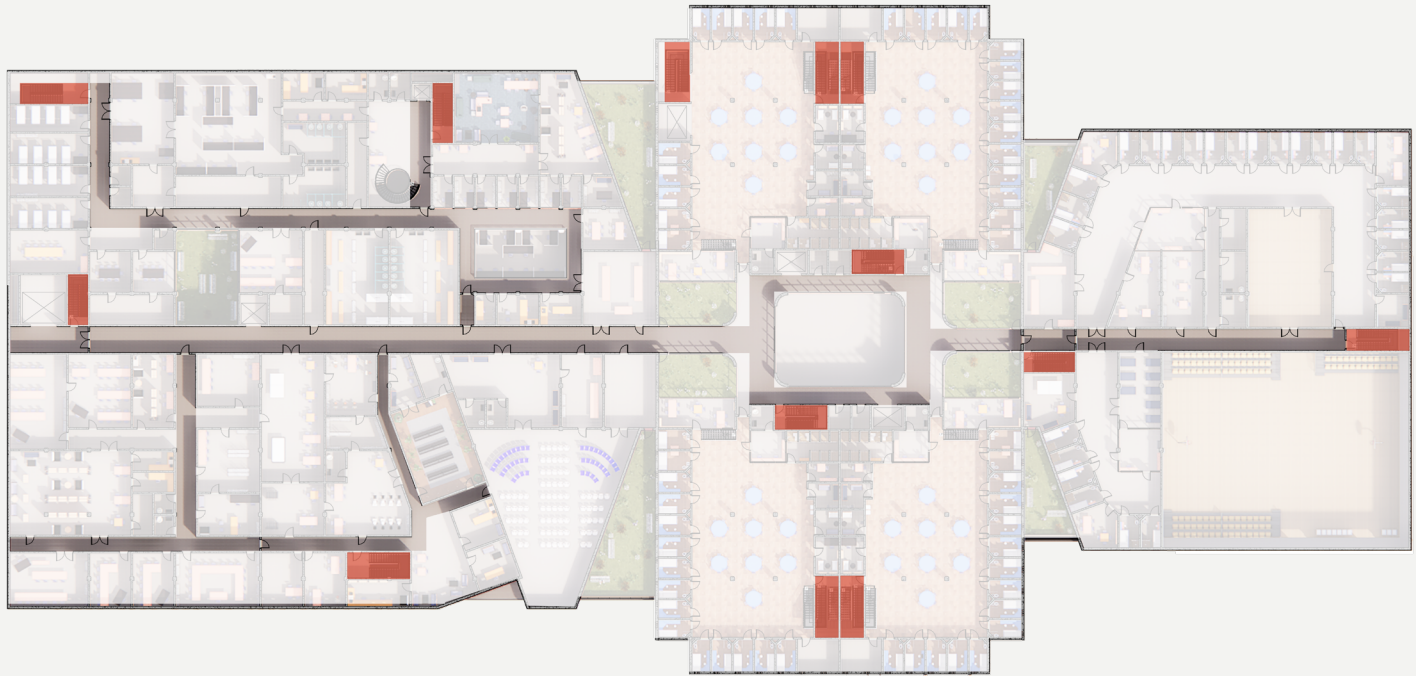

SSR tiles
need access

Roof Pond System
Night Radiation (from
Passive Heating)

Mullion
pat.

General Housing Pods

Level 1

Level 2

Level 2.5

RELIEVE prison guards of strenuous security duties.

Level 1

Circulation Paths

Level 2

Circulation Paths

Occupancy	Maximum Occupant Load of Space	Maximum Common Path of Egress Travel Distance Ft.		
		Without Sprinkler System Ft.		With Sprinkler System Ft.
		Occupant Load		
		OL ≤ 30	OL ≥ 30	
I-3	10	NP	NP	100

Egress Stairwells & Exits

Level 1

Egress Stairwells & Exits

Level 2

Egress Stairwells & Exits

A Day in the Life

Inmate

4AM	
5AM	<i>Breakfast</i>
6AM	<i>Report to work assignment/ attend classes/ personal time</i>
7AM	
8AM	
9AM	
10AM	
11AM	
12AM	<i>Lunch</i>
1PM	<i>Report to work/ go to gym/ recreation activities</i>
2PM	
3PM	
4PM	
5PM	<i>Dinner</i>
6PM	<i>Attend classes/ call families/ watch television</i>
7PM	
8PM	