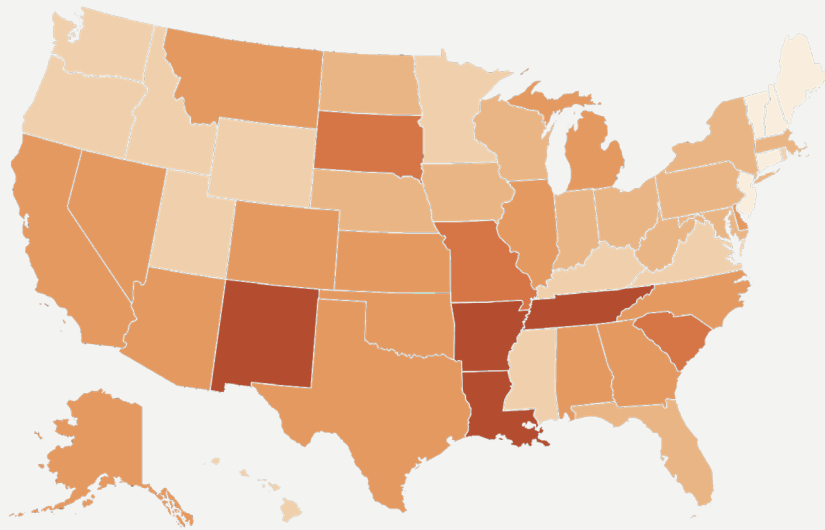

McKinley County Detention Center

Why?

Restorative Justice

Recreational Activities

Active Family Connections

Guard Safety

Community Connections

Pursue Own Personal Interests

Site Selection

US Violent Crime Rate Map (from Wikipedia)

State Imprisonment Rate (from Sentencing Project)

New Mexico has the greatest amount of crime of any state in the United States of America, yet it comes in 30th for its imprisonment rate.

Aerial View of Site (from UNM Gallup)

Site Research

Navajo Nation Borders (from Wikipedia)

Navajo Woman (from Navajo Times)

Navajo Man in Thought (from NRDC)

Figure 189–Navajo Community (from CBS News)

THE NAVAJO AND THE NATURAL WORLD