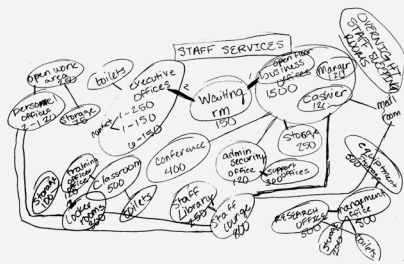

Cook County Maximum Security Facility

Circulation Simulation

Goals

ENGAGE the surrounding community with a suitable prison.

RELIEVE prison guards of strenuous security duties.

ENCOURAGE life in prison.

Design Process

Inmate

Staff

Visitor

Visitation

ENGAGE the surrounding
community with a suitable prison.

Staff Services

Education

Religious & Multi Use

SSR tiles
need access

Roof Pond System
Night Radiation (from
Passive Heating)

Mullion
pat.

General Housing Pods

Level 1

Level 2

Level 2.5

RELIEVE prison guards of strenuous security duties.