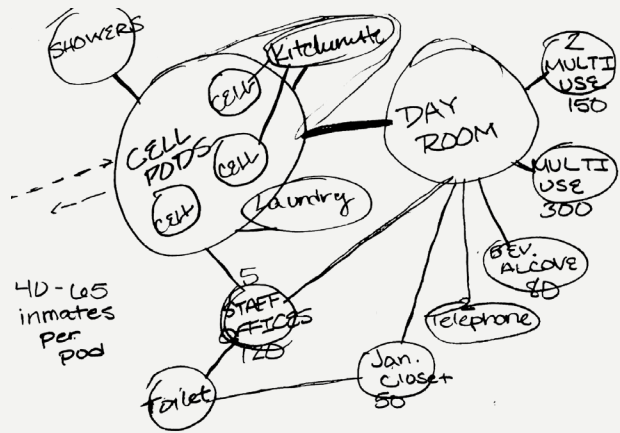

Cook County Maximum Security Facility

Circulation Simulation

Goals

ENGAGE the surrounding community with a suitable prison.

RELIEVE prison guards of strenuous security duties.

ENCOURAGE life in prison.

Design Process

SSR tiles
need access

Roof Pond System
Night Radiation (from
Passive Heating)

Mullion
pat.

General Housing Pods

Level 1

Level 2

Level 2.5

RELIEVE prison guards of strenuous security duties.

Level 1

Circulation Paths

Level 2

Circulation Paths

Occupancy	Maximum Occupant Load of Space	Maximum Common Path of Egress Travel Distance Ft.		
		Without Sprinkler System Ft.		With Sprinkler System Ft.
		Occupant Load		
		OL ≤ 30	OL ≥ 30	
I-3	10	NP	NP	100

Egress Stairwells & Exits

Level 1

Egress Stairwells & Exits

Level 2

Egress Stairwells & Exits

A Day in the Life

Inmate

4AM	
5AM	<i>Breakfast</i>
6AM	<i>Report to work assignment/ attend classes/ personal time</i>
7AM	
8AM	
9AM	
10AM	
11AM	
12AM	<i>Lunch</i>
1PM	<i>Report to work/ go to gym/ recreation activities</i>
2PM	
3PM	
4PM	
5PM	<i>Dinner</i>
6PM	<i>Attend classes/ call families/ watch television</i>
7PM	
8PM	