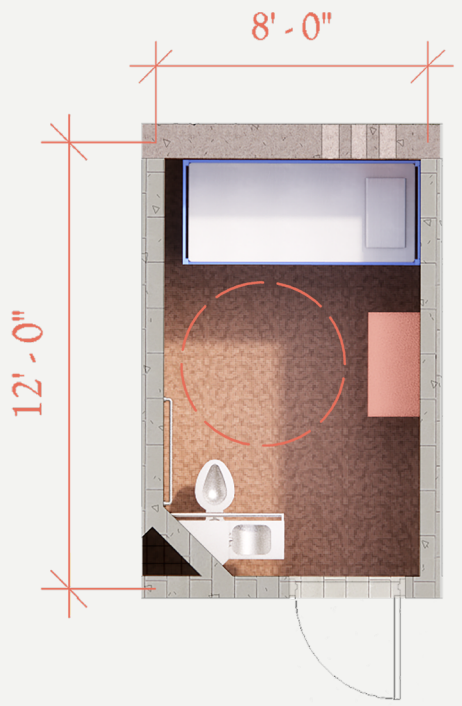

SSR tiles
need access

Roof Pond System
Night Radiation (from
Passive Heating)

Mullion
pat.

General Housing Pods

Level 1

Level 2

Level 2.5

RELIEVE prison guards of strenuous security duties.