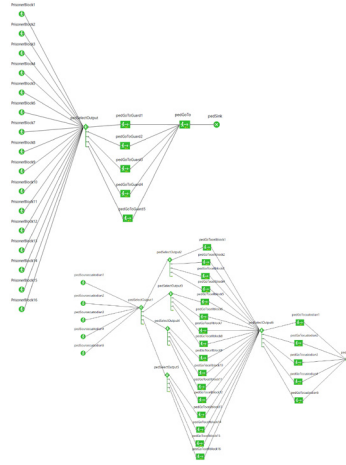

Kimberley Gatehouse (from West Kimberley Regional Facility)

West Kimberley Regional Facility

Aerial View (from Inmate Aid)

Apr. 2020 Deputies Attacked (from ABC Chicago)

Jan. 2017 Cafeteria Brawl (from Chicago Tribute)

Cook County Maximum Security Facility

Circulation Simulation

Goals

ENGAGE the surrounding community with a suitable prison.

RELIEVE prison guards of strenuous security duties.

ENCOURAGE life in prison.

Design Process