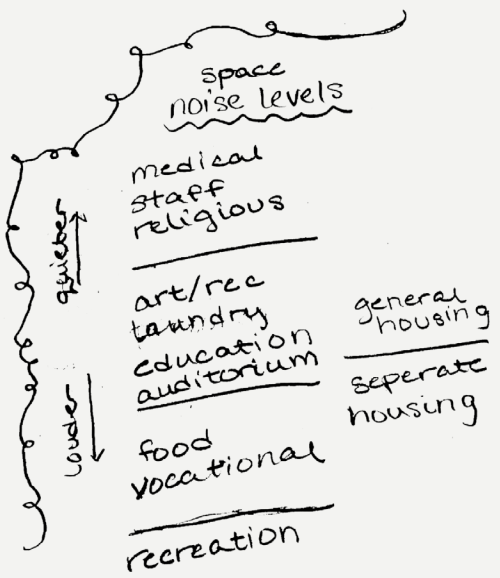

Kimberley Gatehouse (from West Kimberley Regional Facility)

West Kimberley Regional Facility

Aerial View (from Inmate Aid)

Apr. 2020 Deputies Attacked (from ABC Chicago)

Jan. 2017 Cafeteria Brawl (from Chicago Tribute)

Cook County Maximum Security Facility

Circulation Simulation

Goals

ENGAGE the surrounding community with a suitable prison.

RELIEVE prison guards of strenuous security duties.

ENCOURAGE life in prison.

Design Process

Inmate

Staff

Visitor

Visitation

ENGAGE the surrounding
community with a suitable prison.

Staff Services

Education

Religious & Multi Use