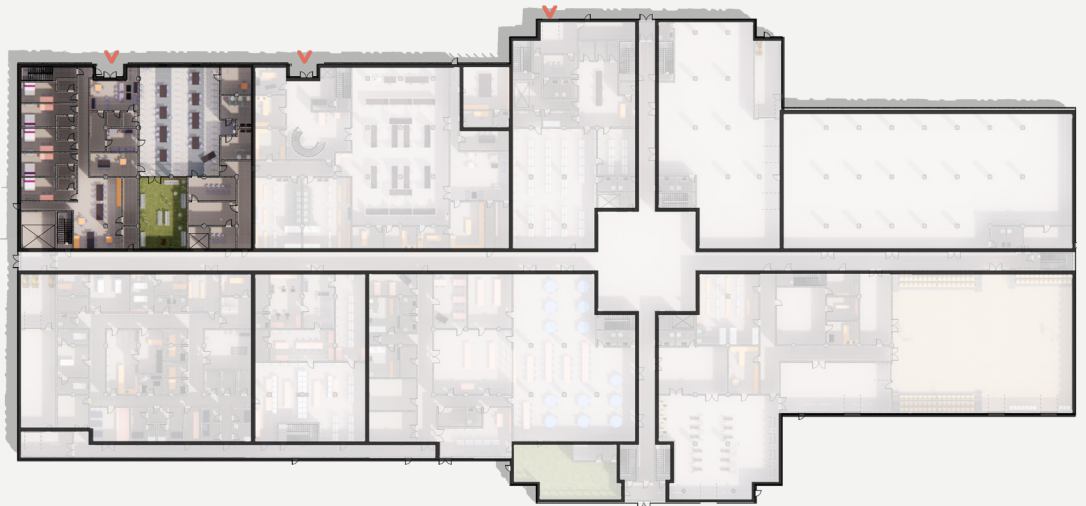

Visitation