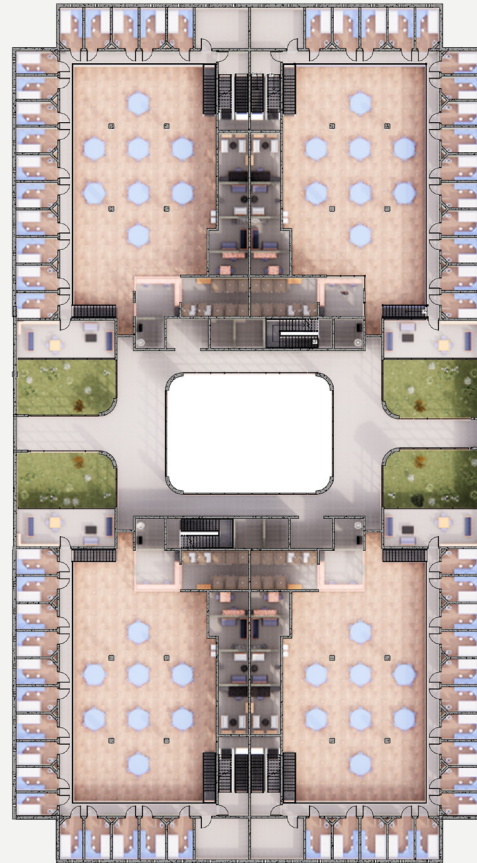

SSR tiles
need access

Roof Pond System
Night Radiation (from
Passive Heating)

Mullion
pat.

General Housing Pods

Level 1

Level 2

Level 2.5

RELIEVE prison guards of strenuous security duties.

Egress Stairwells & Exits

Level 1

Egress Stairwells & Exits

Level 2

Egress Stairwells & Exits

A Day in the Life

Inmate

4AM	
5AM	<i>Breakfast</i>
6AM	<i>Report to work assignment/ attend classes/ personal time</i>
7AM	
8AM	
9AM	
10AM	
11AM	
12AM	<i>Lunch</i>
1PM	<i>Report to work/ go to gym/ recreation activities</i>
2PM	
3PM	
4PM	
5PM	<i>Dinner</i>
6PM	<i>Attend classes/ call families/ watch television</i>
7PM	
8PM	