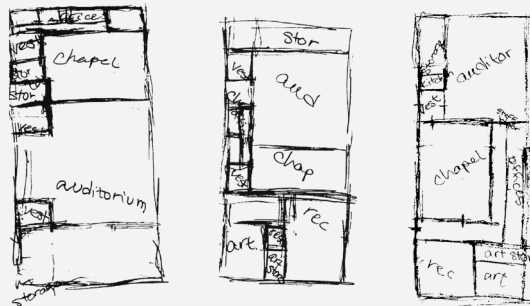

Religious & Multi Use