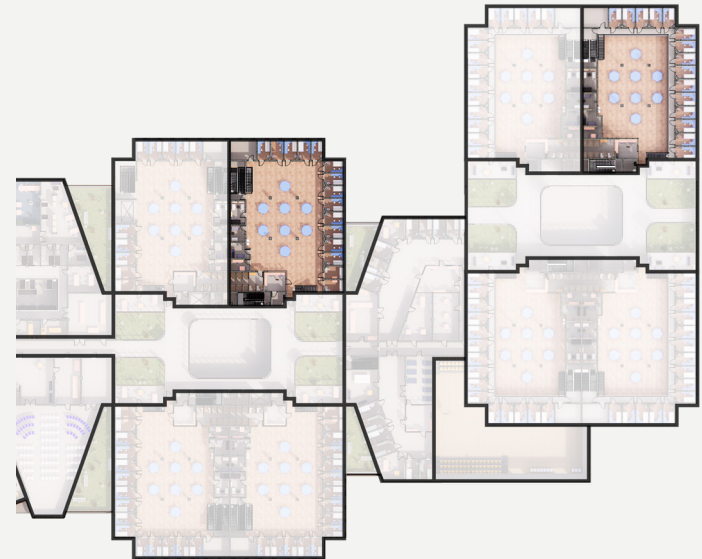

SSR tiles
need access

Roof Pond System
Night Radiation (from
Passive Heating)

Mullion
pat.

General Housing Pods

Level 1

Level 2

Level 2.5

RELIEVE prison guards of strenuous security duties.