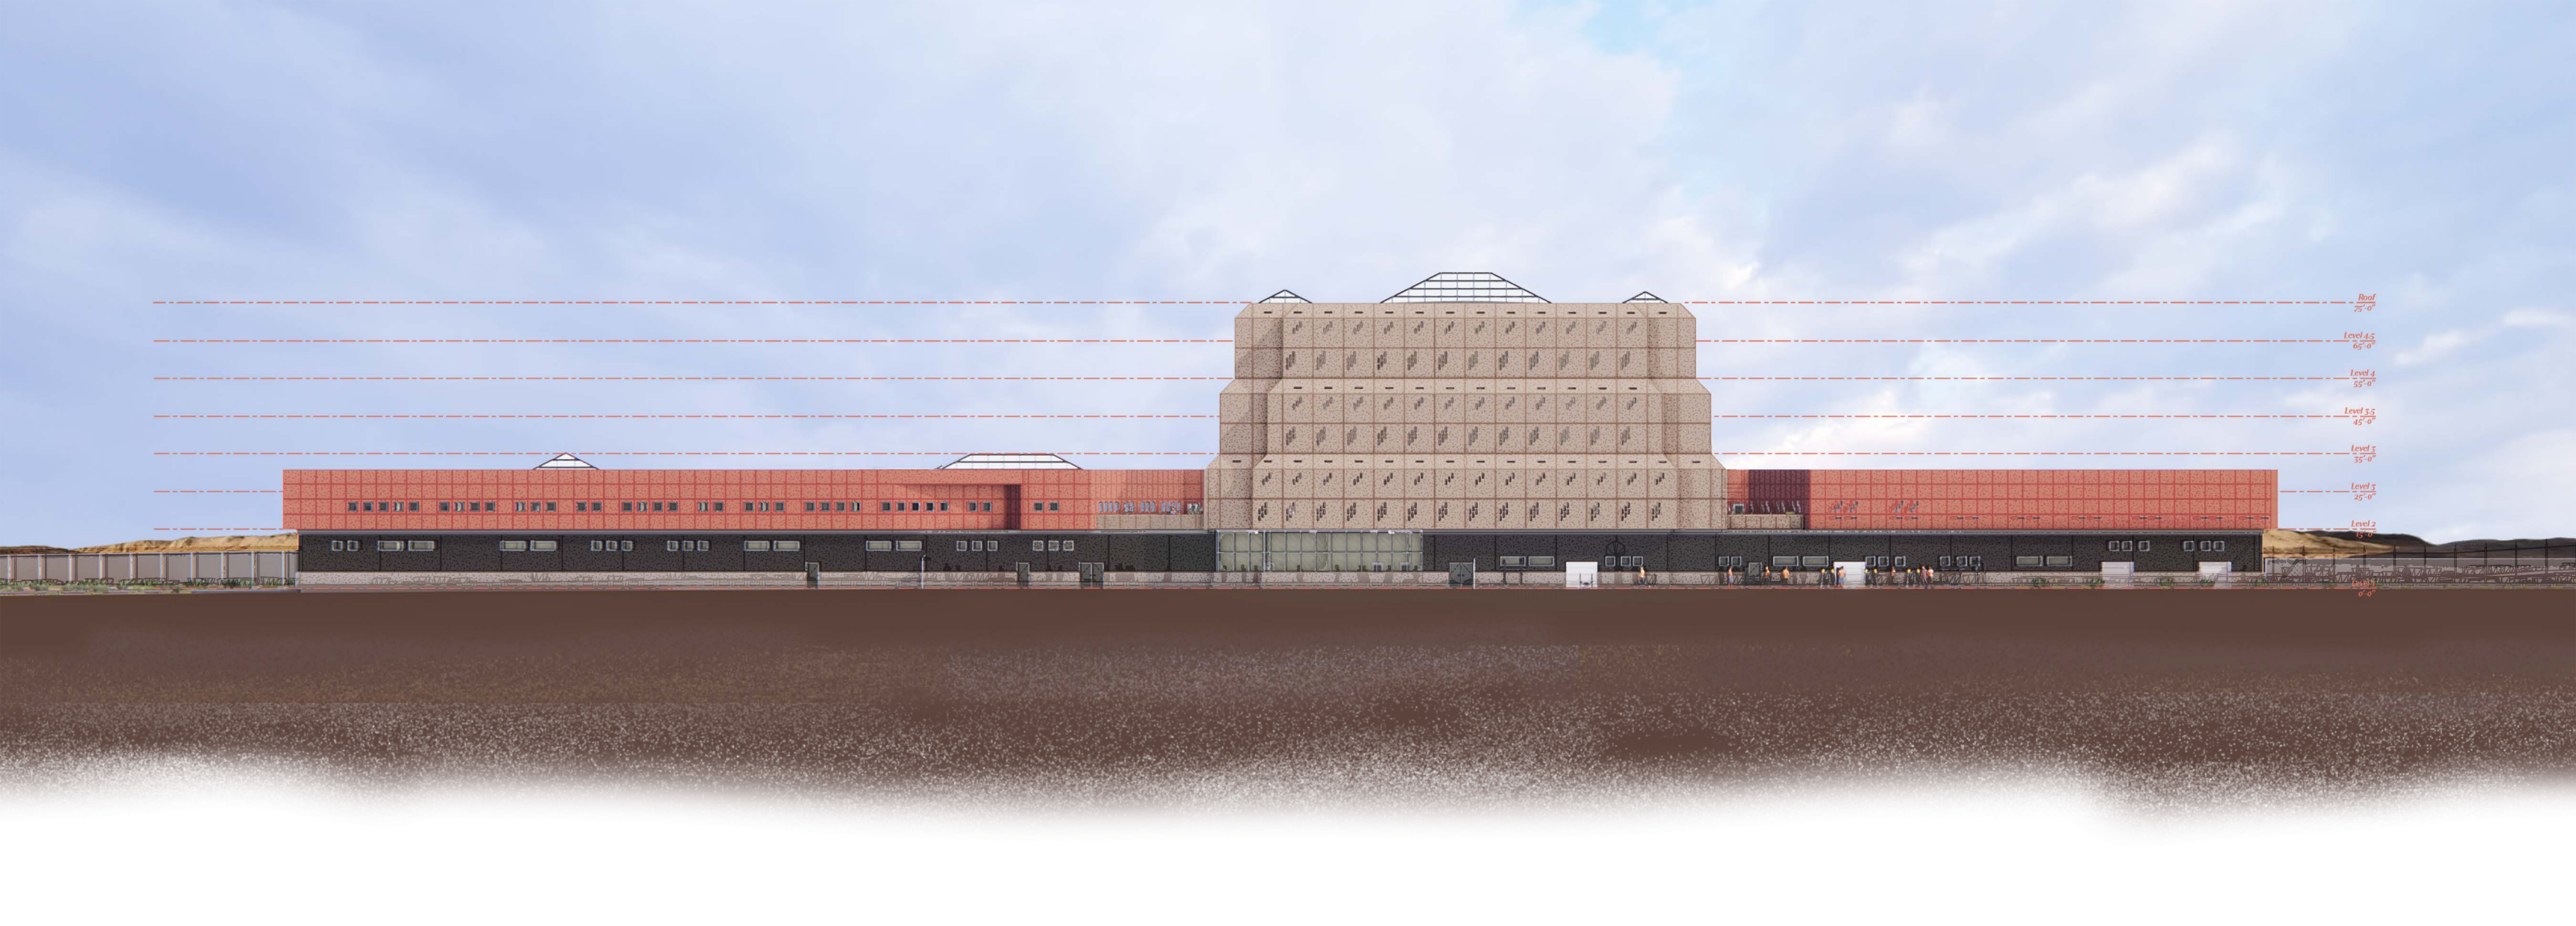

Melby Court  
Detention

Roof  
75'-0"

Level 4.5  
65'-0"

Level 4  
55'-0"

Level 3.5  
45'-0"

Level 3  
35'-0"

Level 2  
25'-0"

Level 1  
0'-0"

Roof  
75'-0"  
Level 4.5  
65'-0"  
Level 4  
55'-0"  
Level 3.5  
45'-0"  
Level 3  
35'-0"  
Level 2  
25'-0"  
Level 1  
5'-0"

Mckinley County  
Detention Center

Staff Entrance

Visitor Entrance