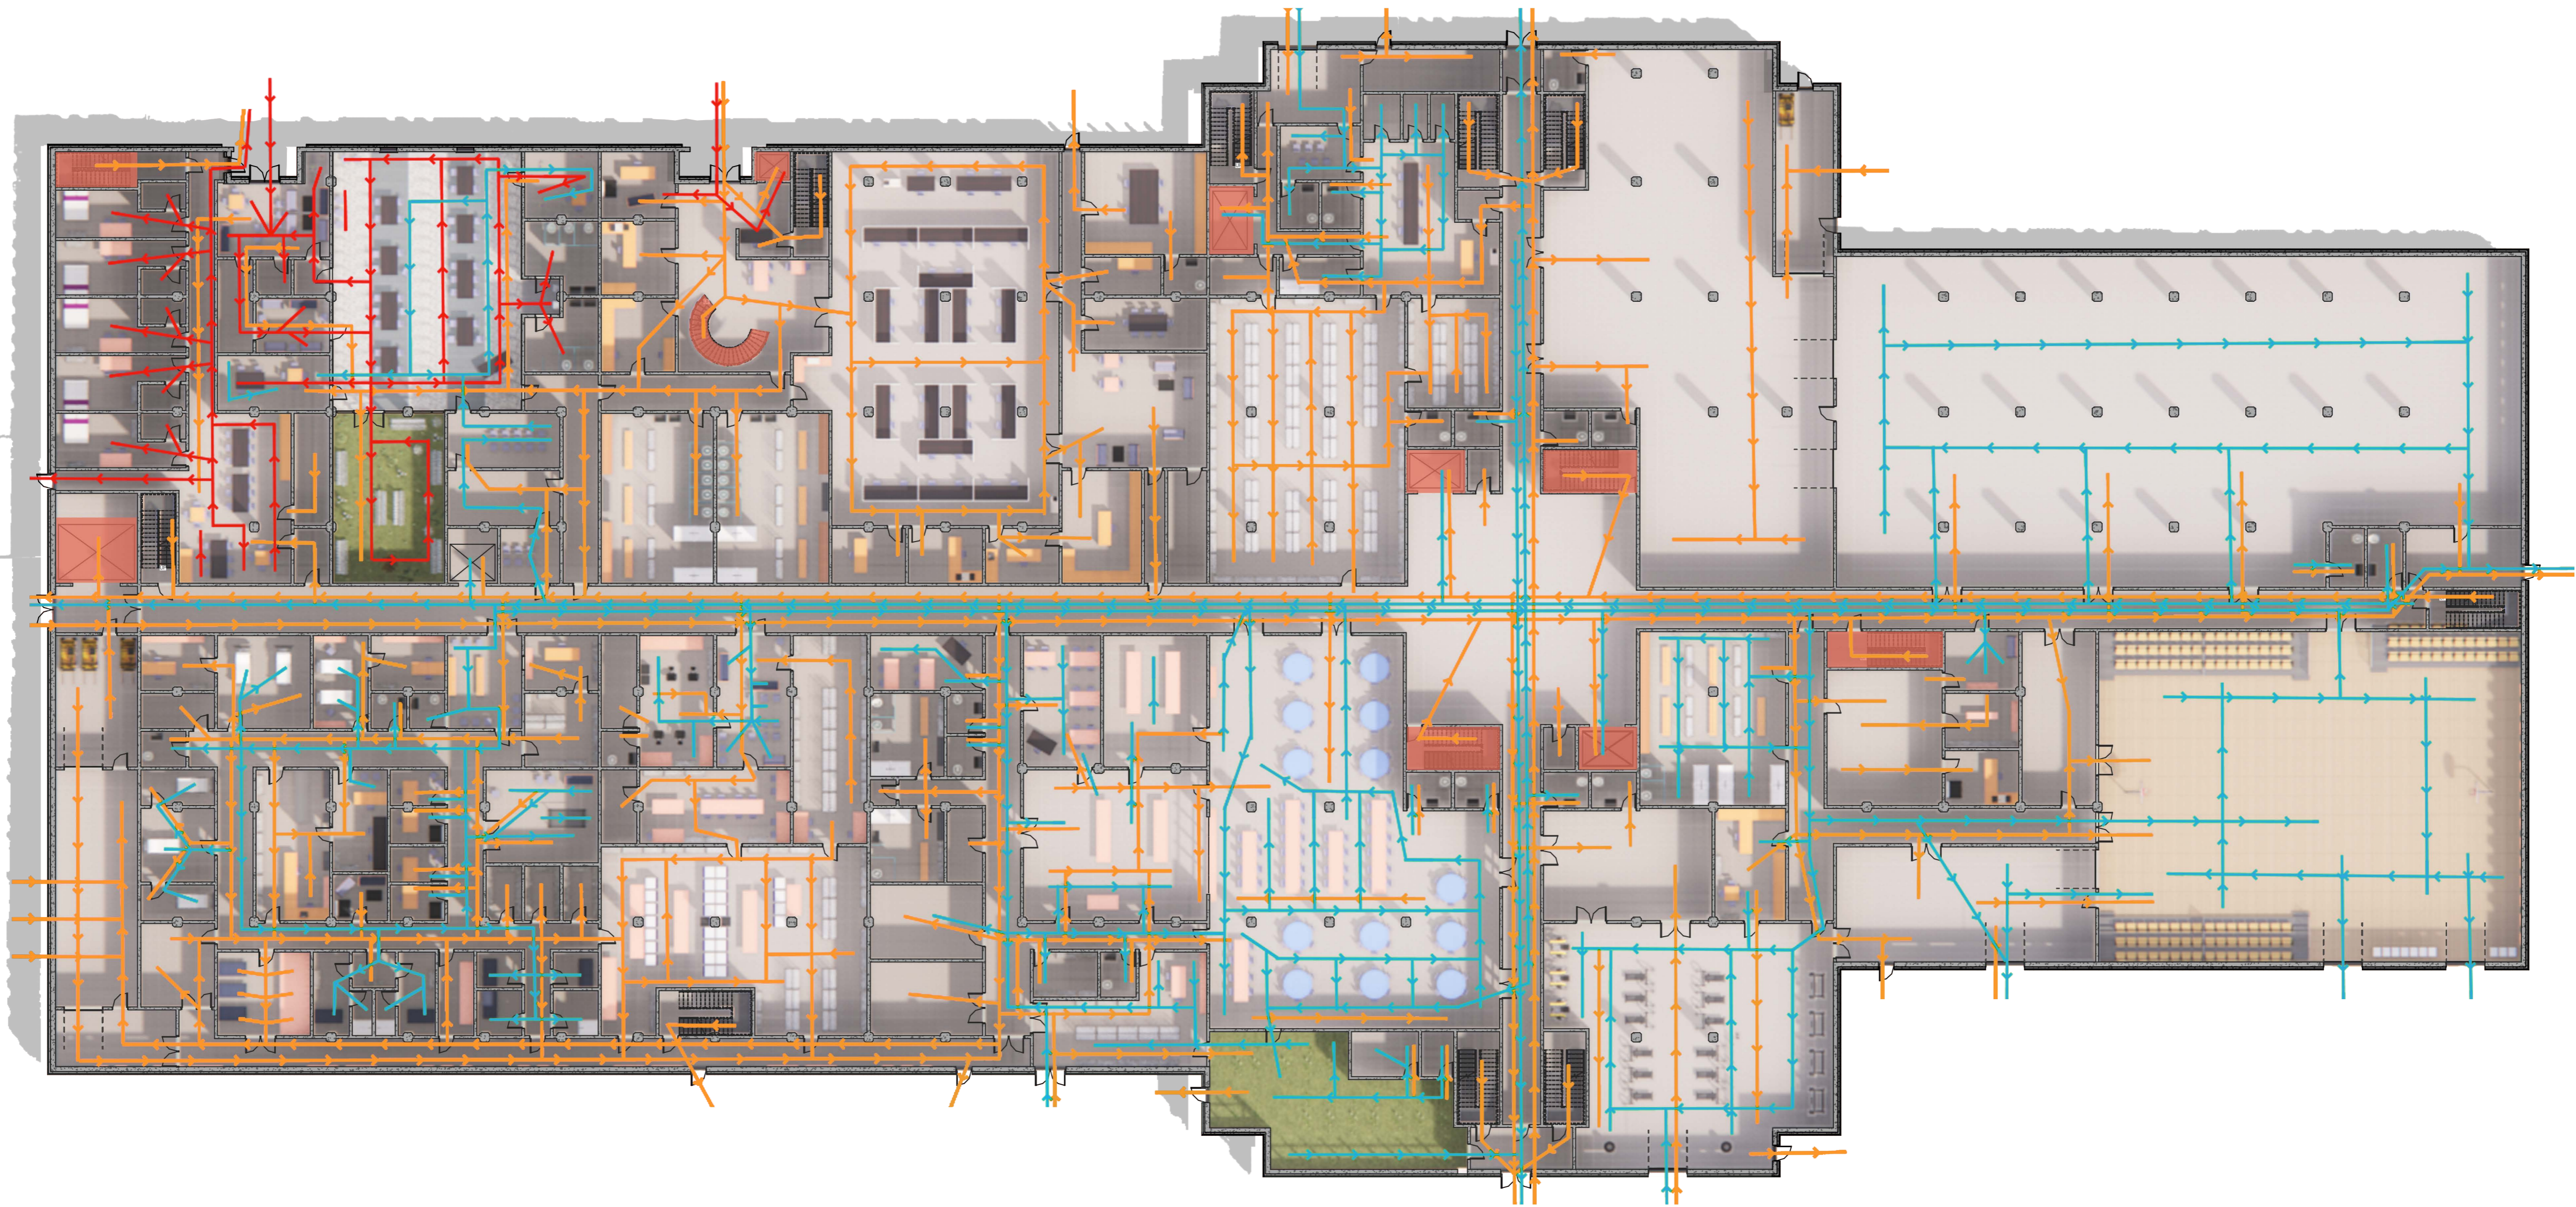

Melby Court  
Detention

Roof  
75'-0"

Level 4.5  
65'-0"

Level 4  
55'-0"

Level 3.5  
45'-0"

Level 3  
35'-0"

Level 2  
25'-0"

Level 1  
0'-0"

Roof  
75'-0"  
Level 4.5  
65'-0"  
Level 4  
55'-0"  
Level 3.5  
45'-0"  
Level 3  
35'-0"  
Level 2  
25'-0"  
Level 1  
5'-0"

Mckinley County  
Detention Center

Staff Entrance

Visitor Entrance