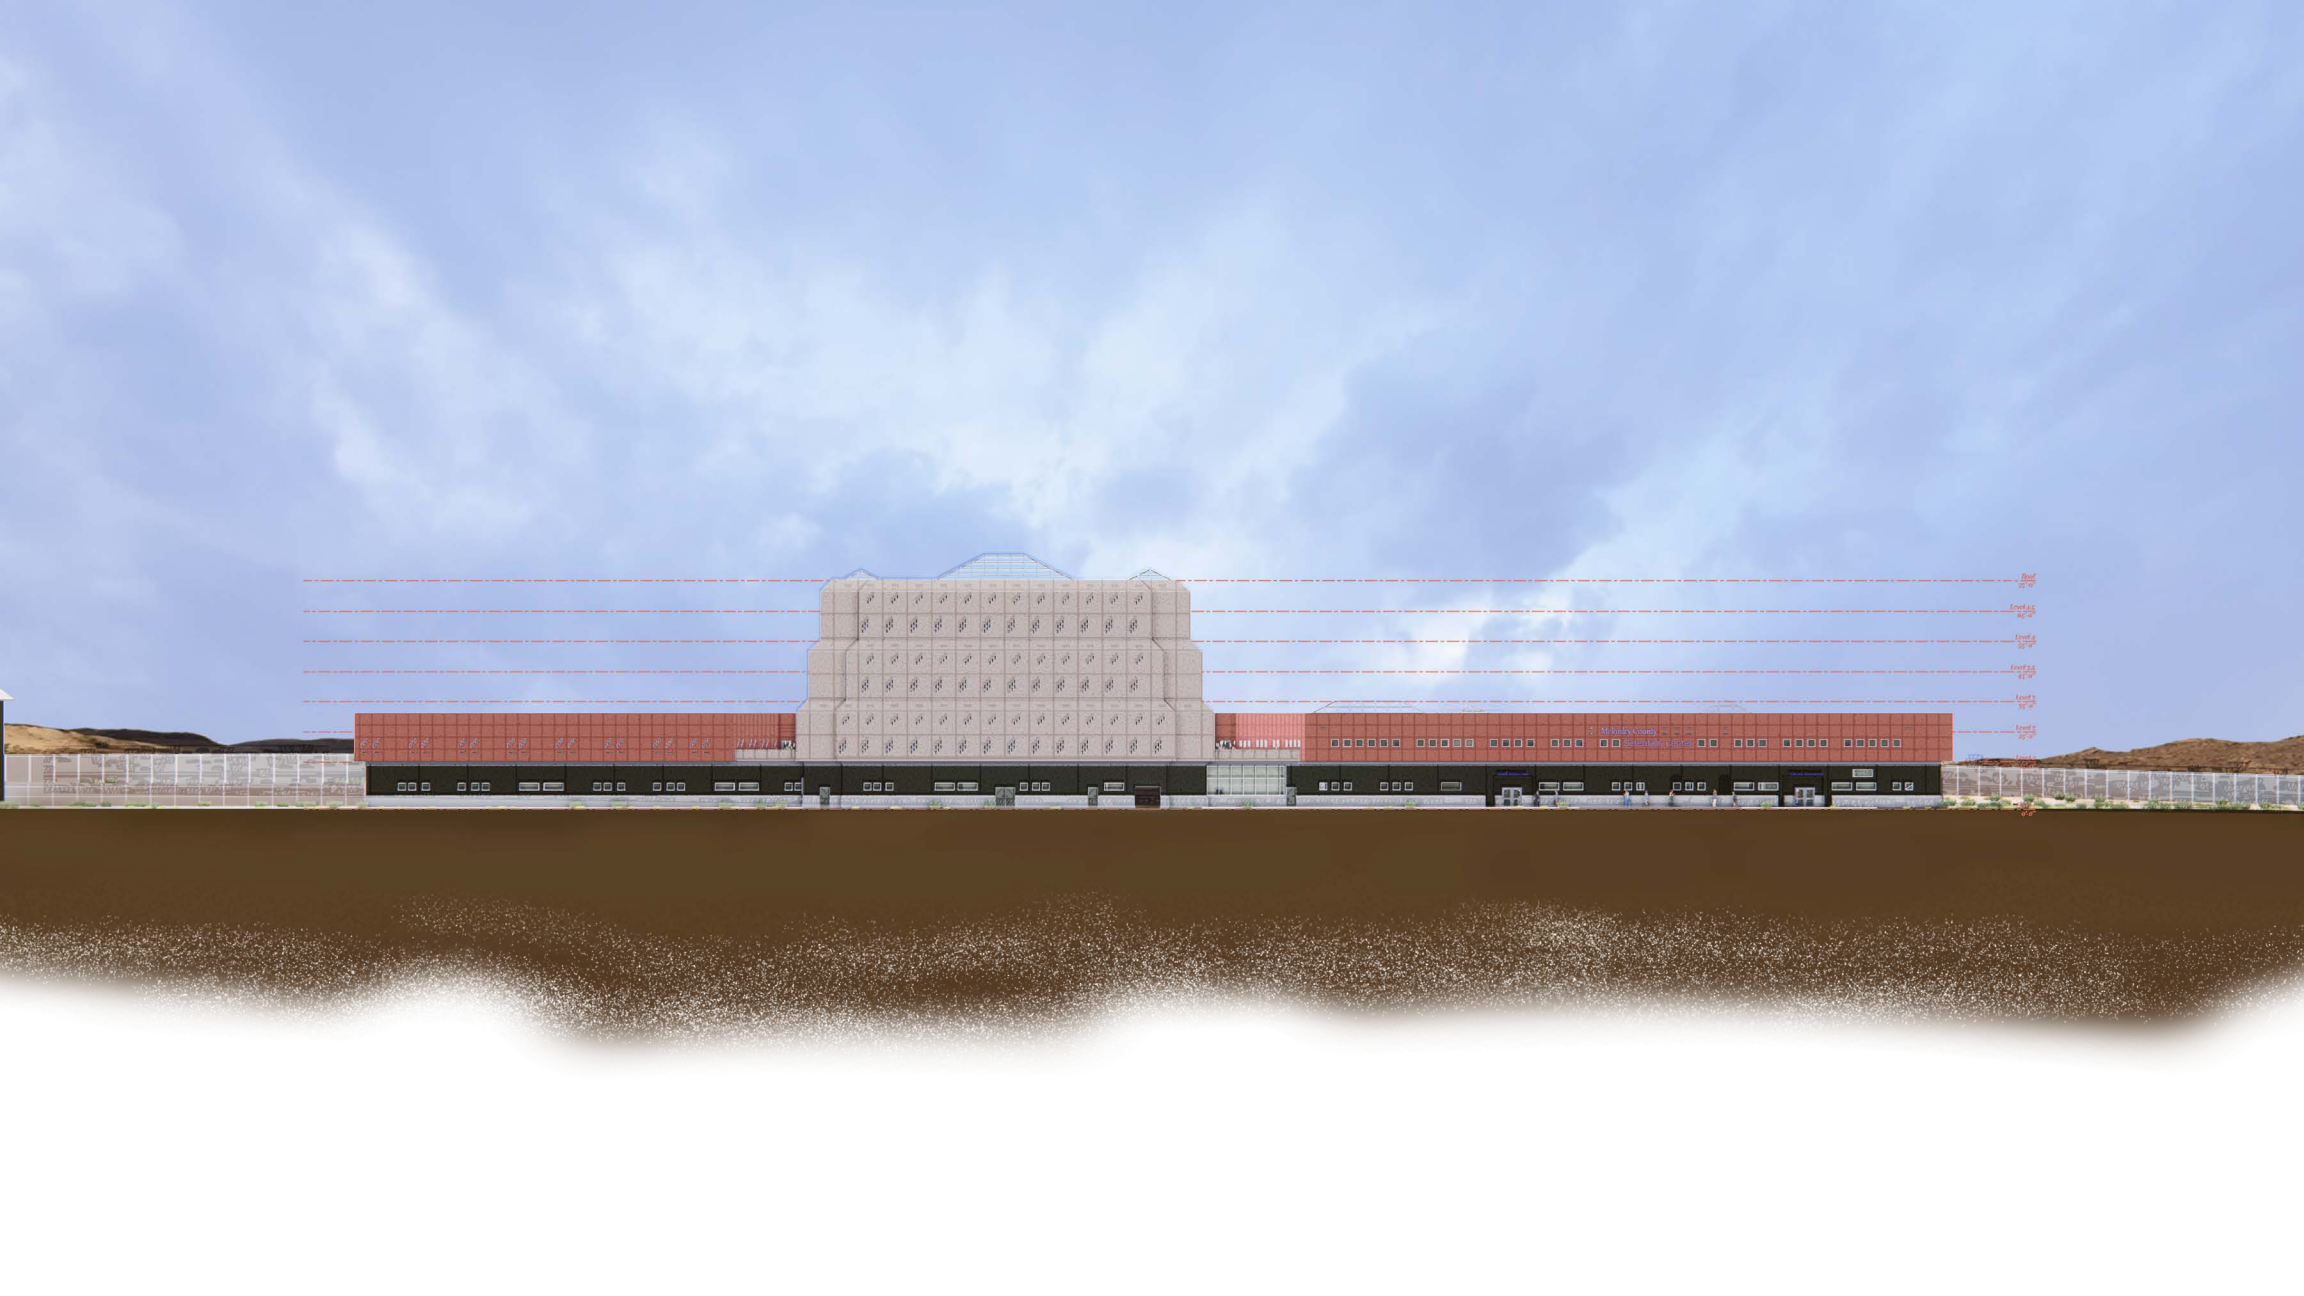

Melby Court  
Detention

Roof  
75'-0"

Level 4.5  
65'-0"

Level 4  
55'-0"

Level 3.5  
45'-0"

Level 3  
35'-0"

Level 2  
25'-0"

Level 1  
0'-0"

Roof  
75'-0"  
Level 4.5  
65'-0"  
Level 4  
55'-0"  
Level 3.5  
45'-0"  
Level 3  
35'-0"  
Level 2  
25'-0"  
Level 1  
5'-0"

Mckinley County  
Detention Center

Staff Entrance

Visitor Entrance