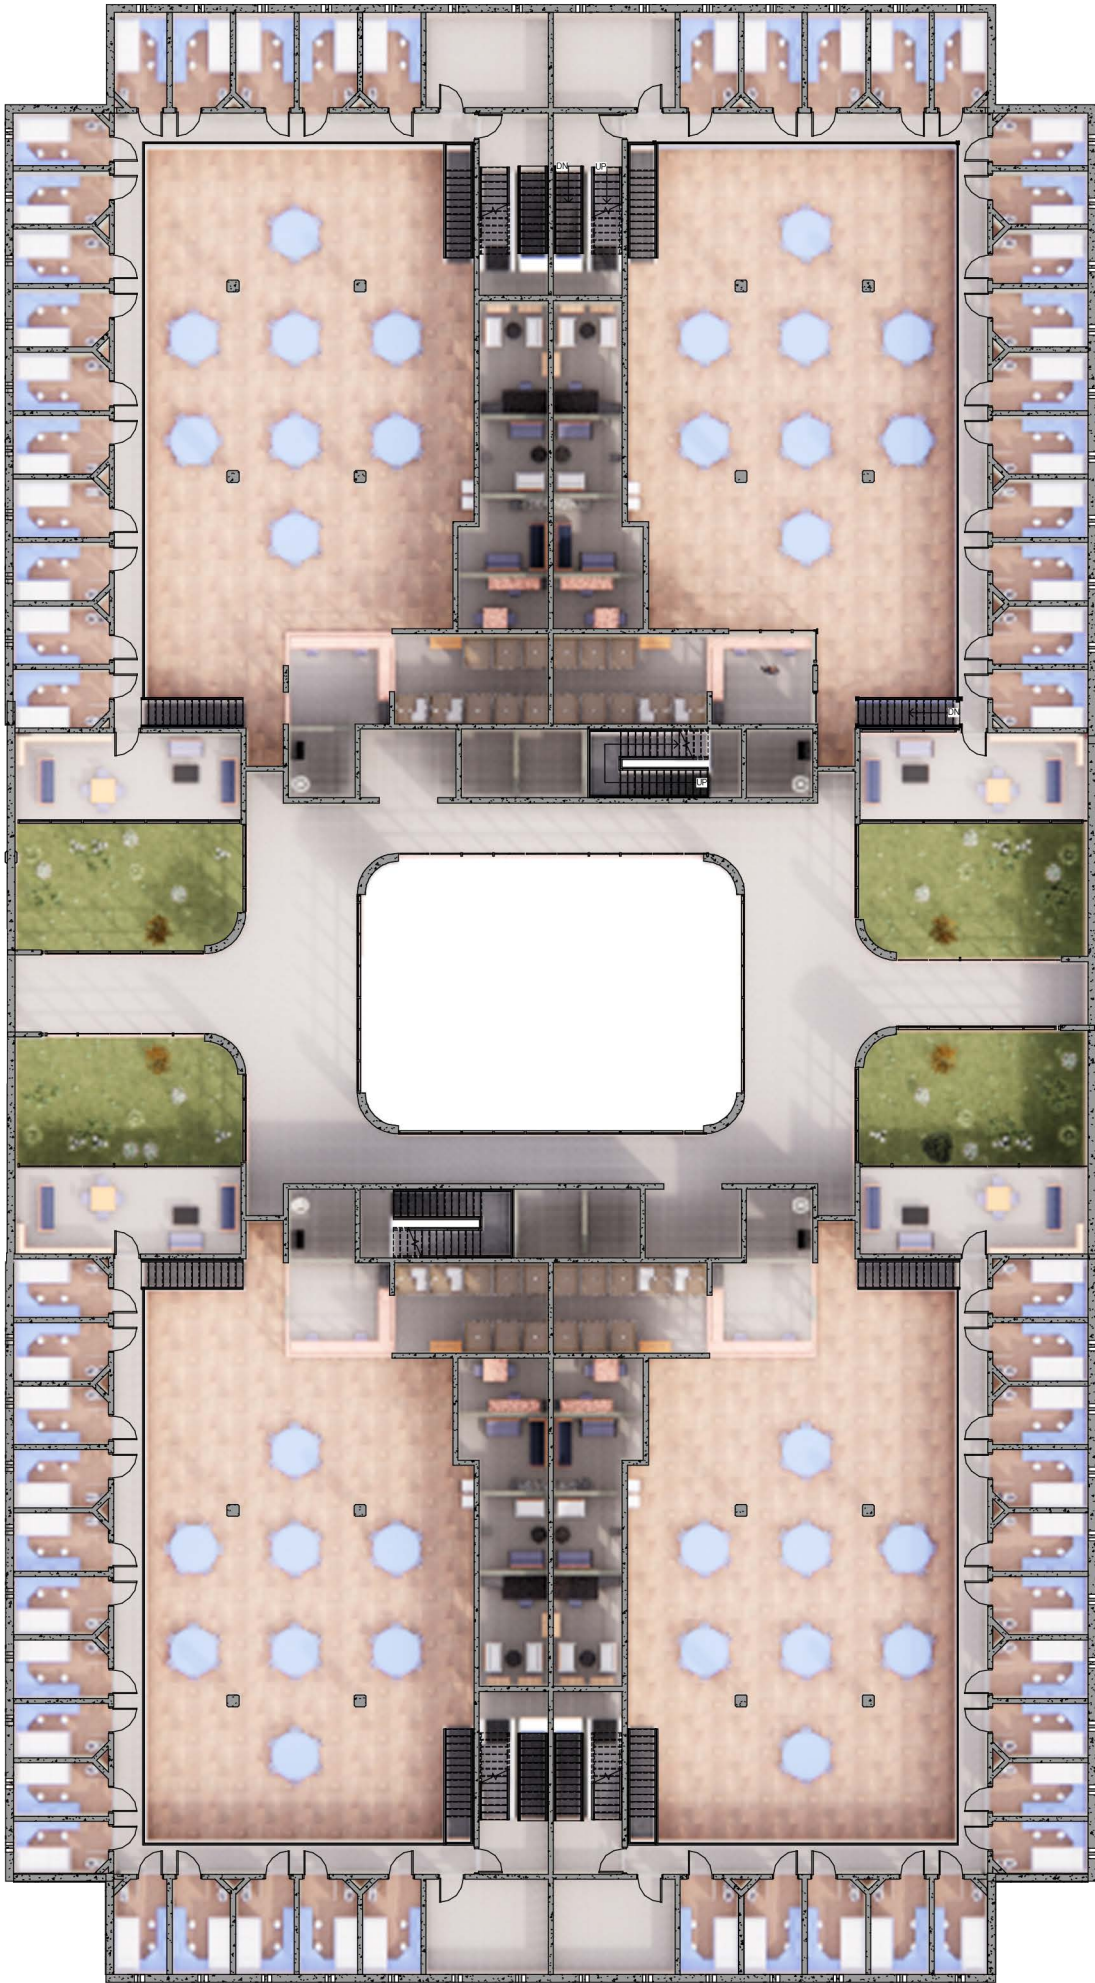

Melby Court  
Detention

Roof  
75'-0"

Level 4.5  
65'-0"

Level 4  
55'-0"

Level 3.5  
45'-0"

Level 3  
35'-0"

Level 2  
25'-0"

Level 1  
0'-0"

Roof  
75'-0"  
Level 4.5  
65'-0"  
Level 4  
55'-0"  
Level 3.5  
45'-0"  
Level 3  
35'-0"  
Level 2  
25'-0"  
Level 1  
5'-0"

Mckinley County  
Detention Center

Staff Entrance

Visitor Entrance