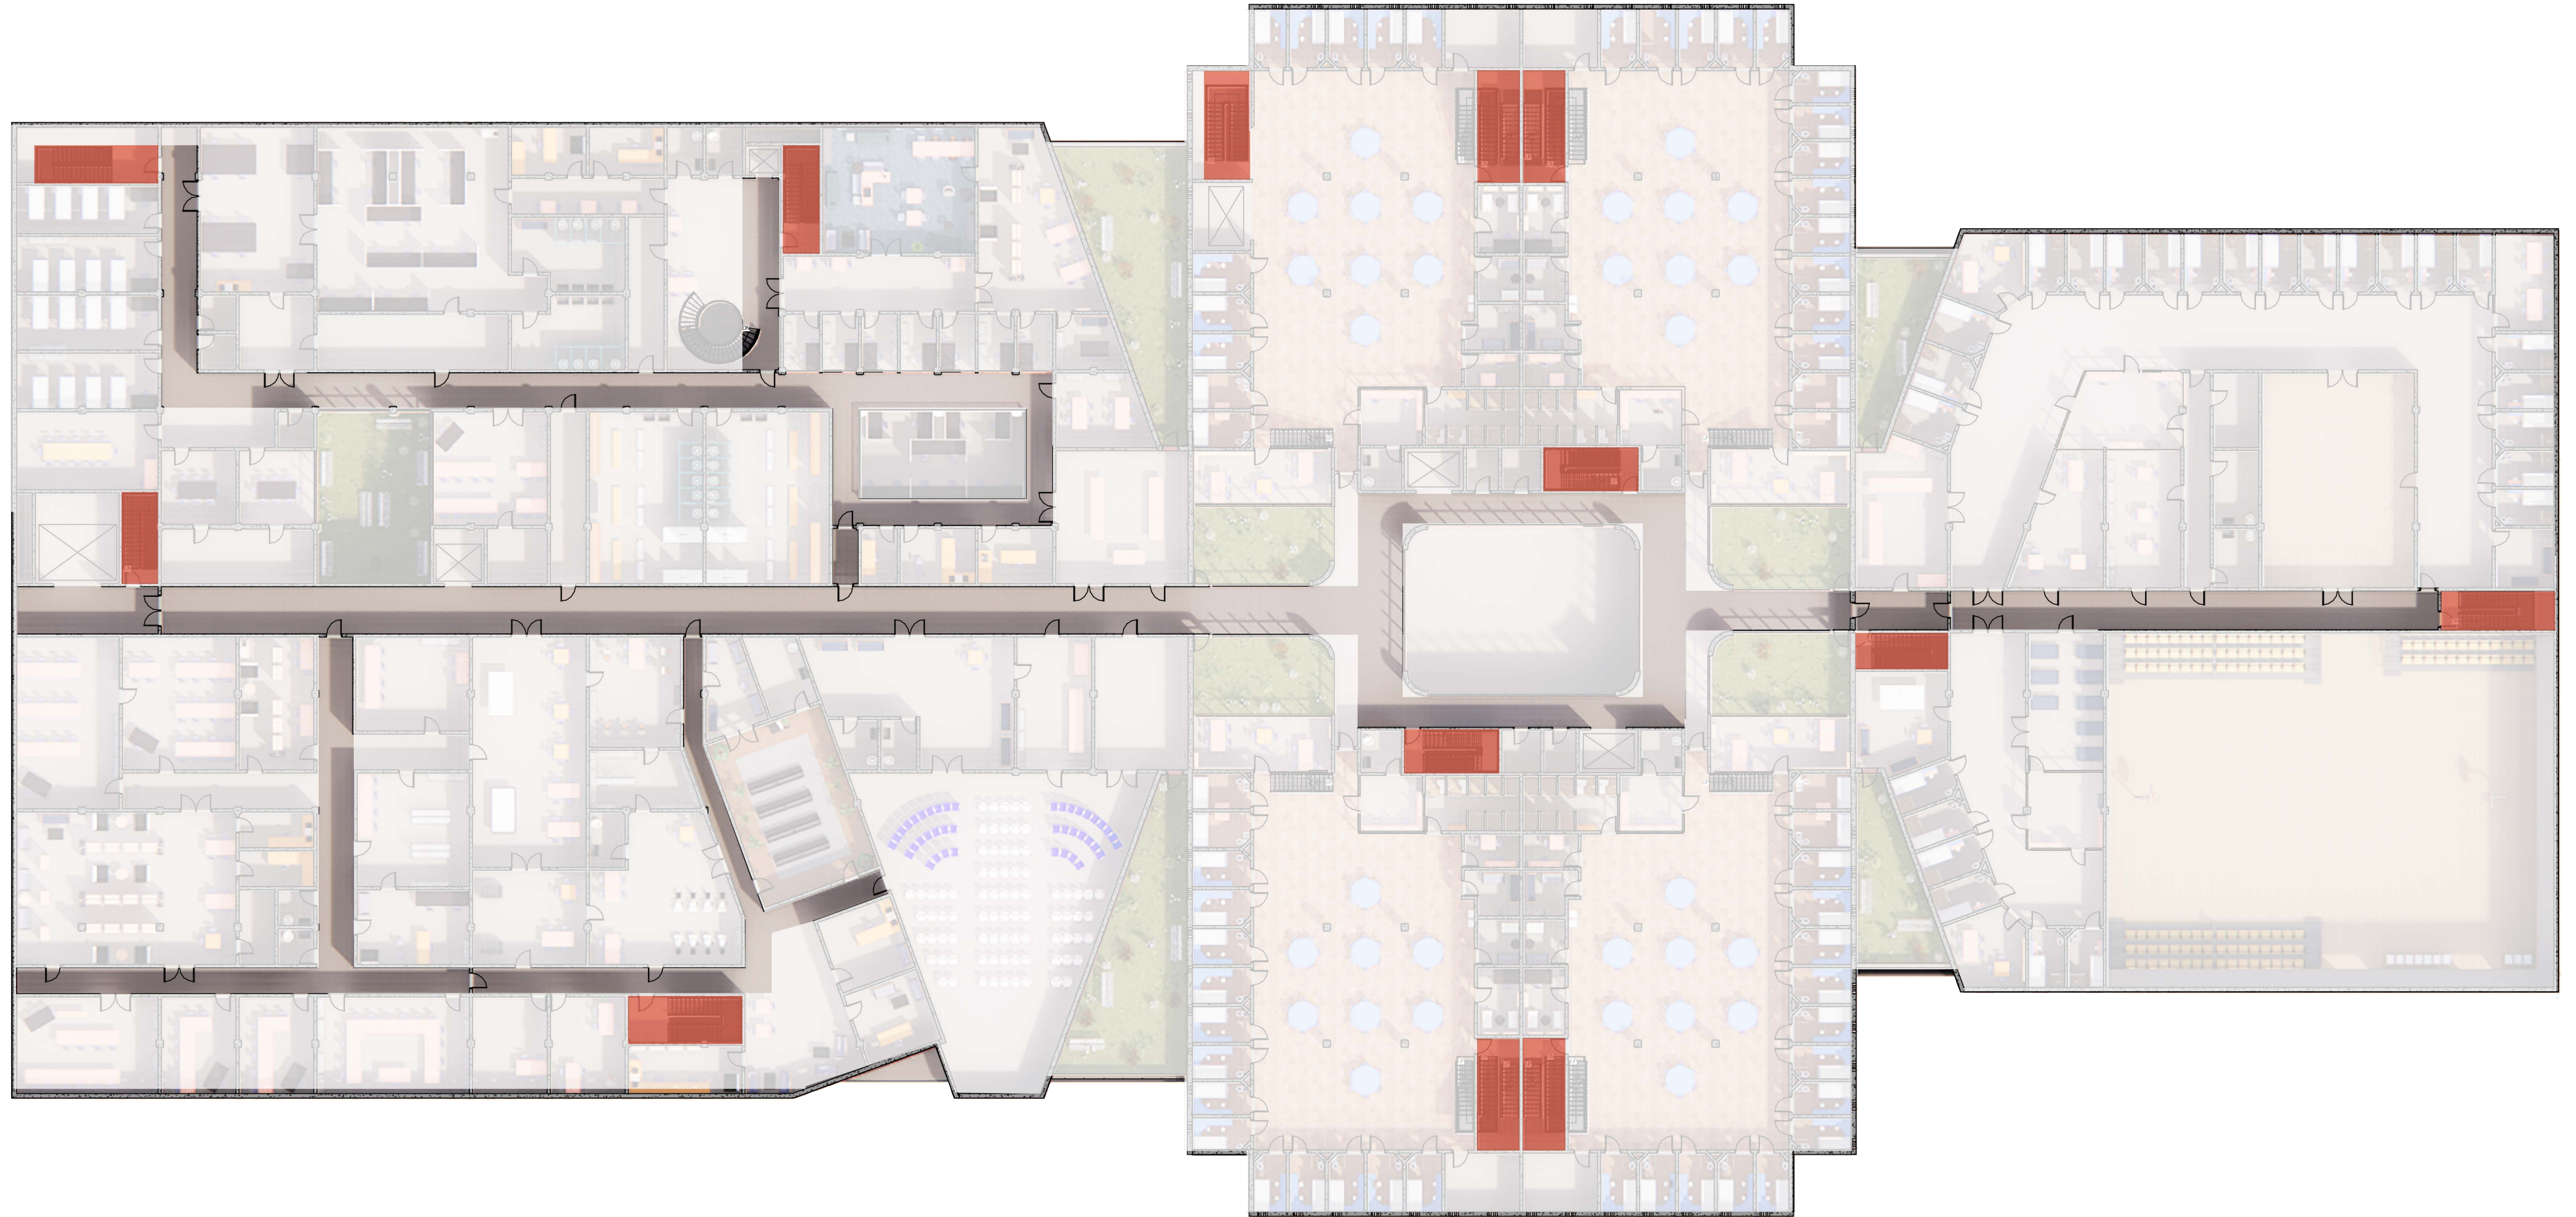

Melby Court  
Detention

Roof  
75'-0"

Level 4.5  
65'-0"

Level 4  
55'-0"

Level 3.5  
45'-0"

Level 3  
35'-0"

Level 2  
25'-0"

Level 1  
0'-0"

Roof  
75'-0"  
Level 4.5  
65'-0"  
Level 4  
55'-0"  
Level 3.5  
45'-0"  
Level 3  
35'-0"  
Level 2  
25'-0"  
Level 1  
5'-0"

Mckinley County  
Detention Center

Staff Entrance

Visitor Entrance