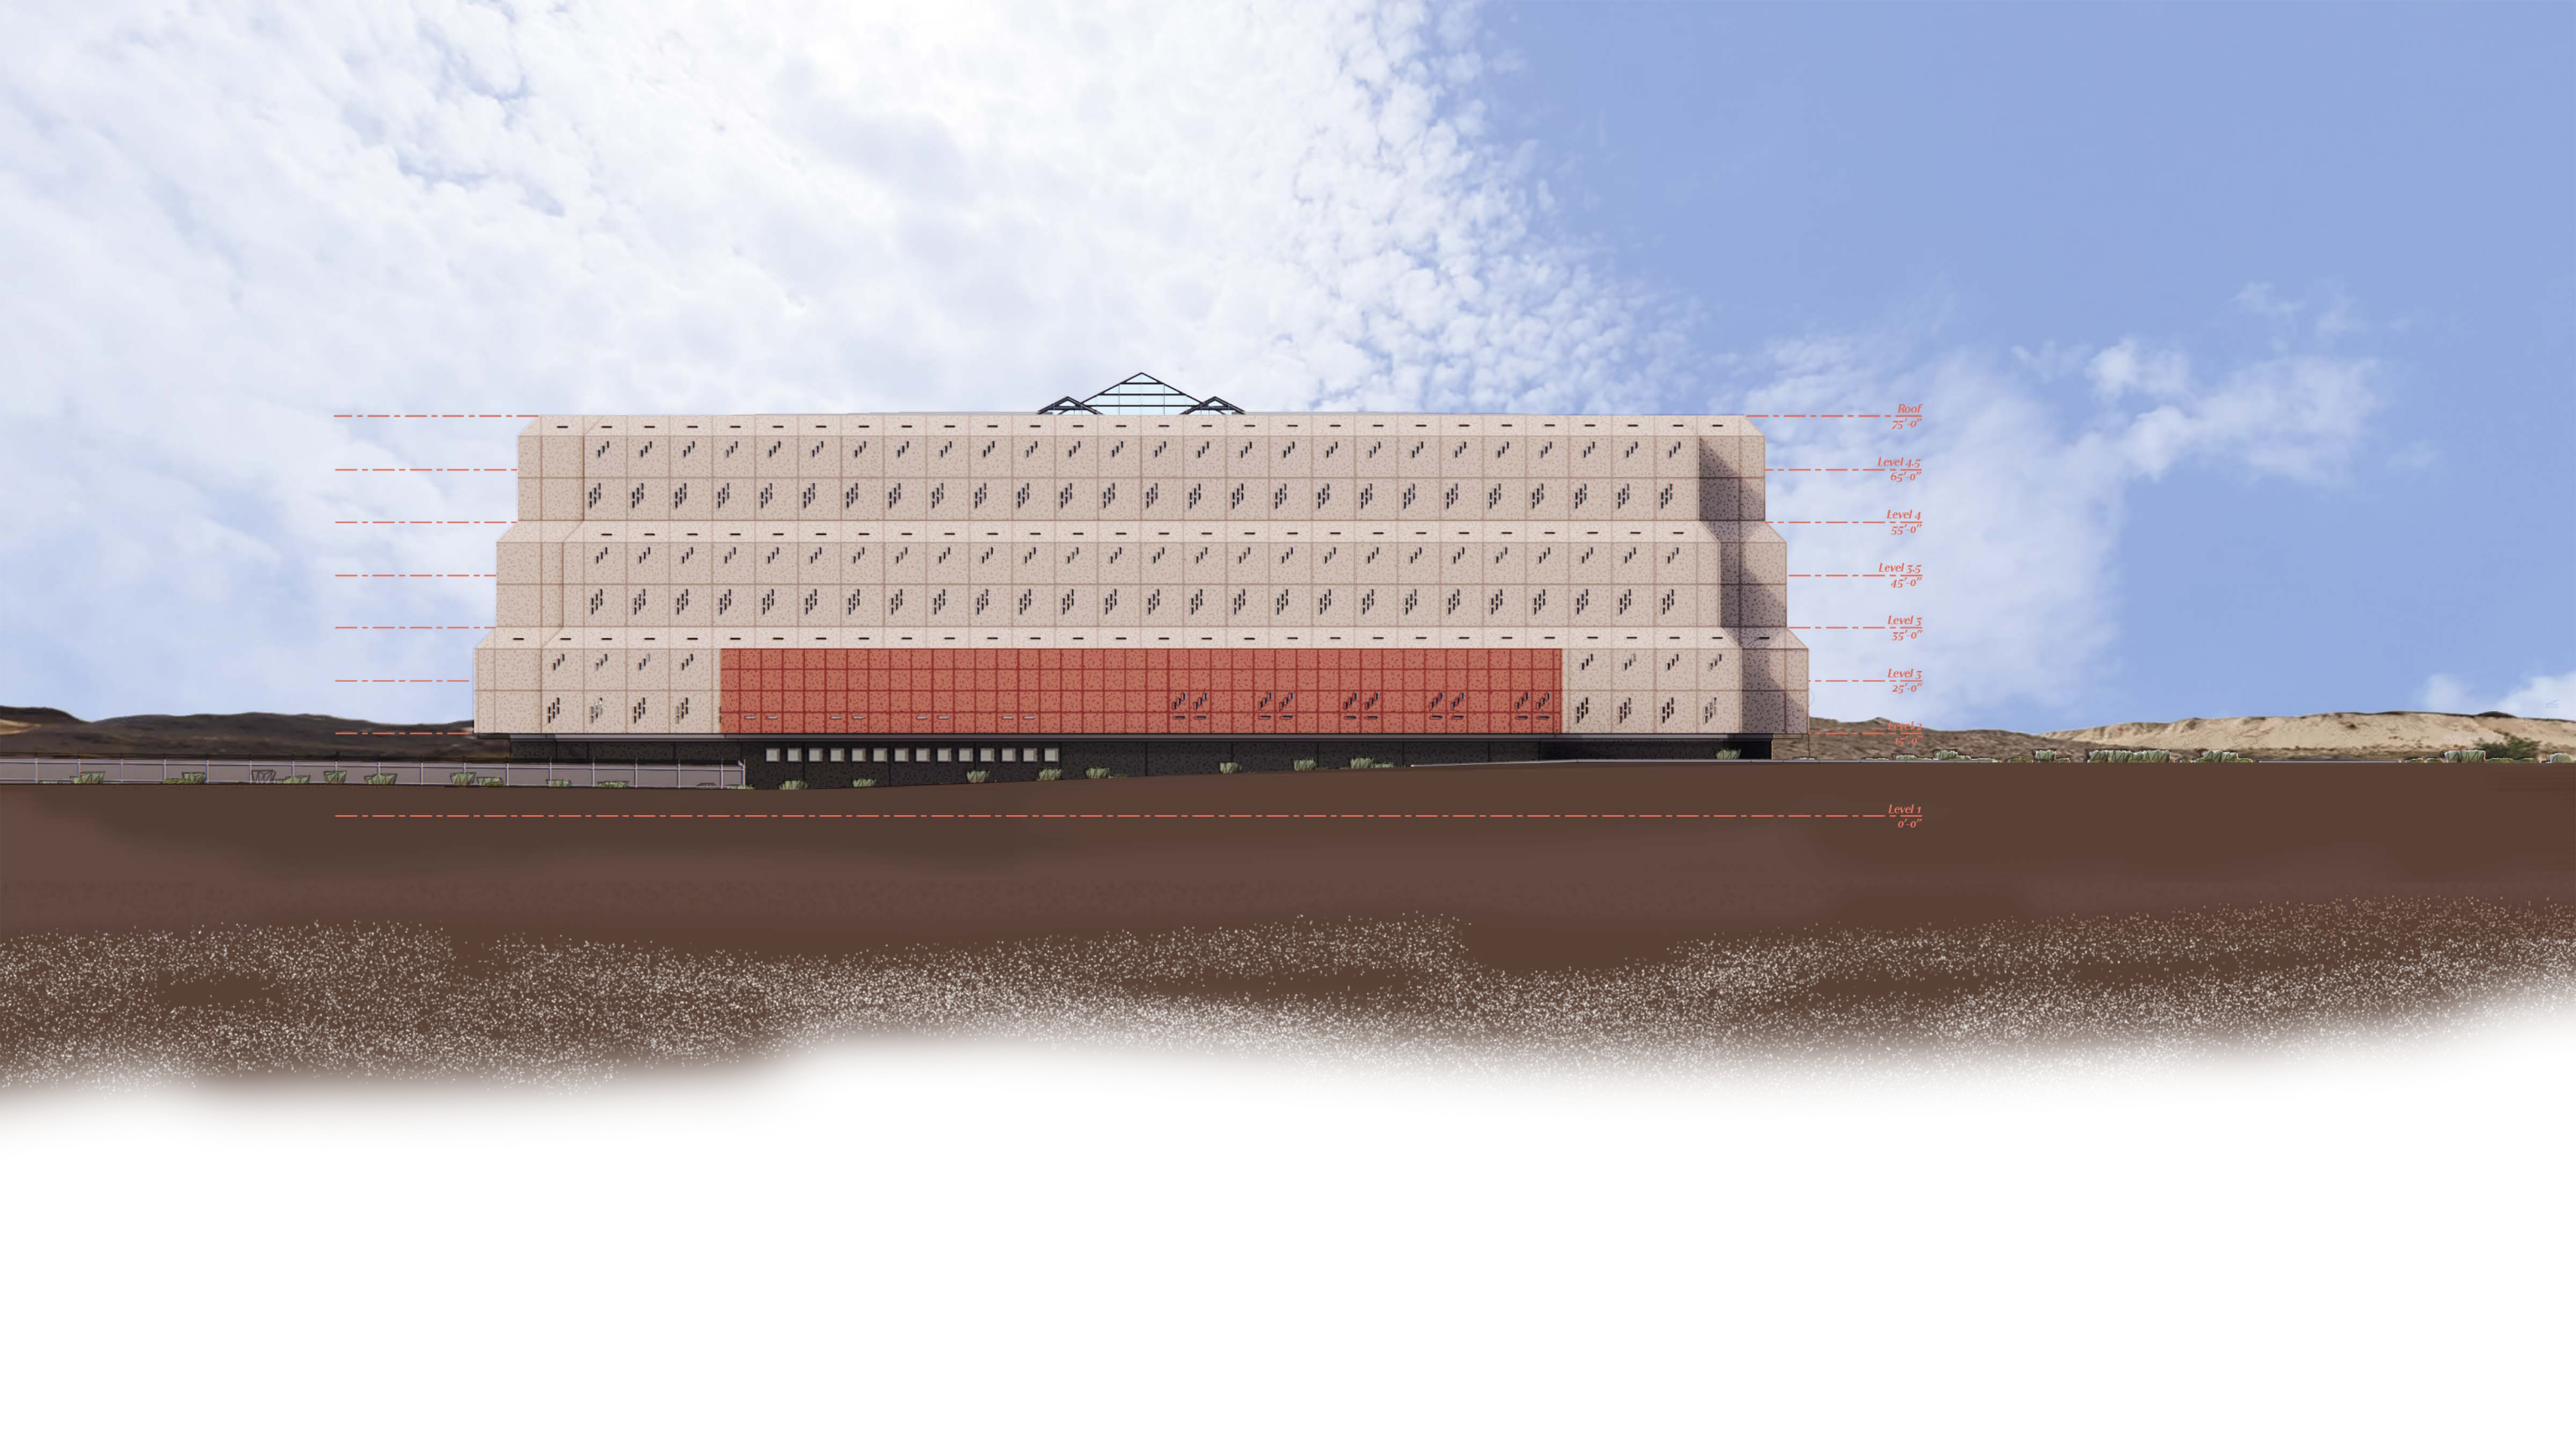

Melby Court  
Detention

Roof  
75'-0"

Level 4.5  
65'-0"

Level 4  
55'-0"

Level 3.5  
45'-0"

Level 3  
35'-0"

Level 2  
25'-0"

Level 1  
0'-0"

Roof  
75'-0"  
Level 4.5  
65'-0"  
Level 4  
55'-0"  
Level 3.5  
45'-0"  
Level 3  
35'-0"  
Level 2  
25'-0"  
Level 1  
5'-0"

Mckinley County  
Detention Center

Staff Entrance

Visitor Entrance