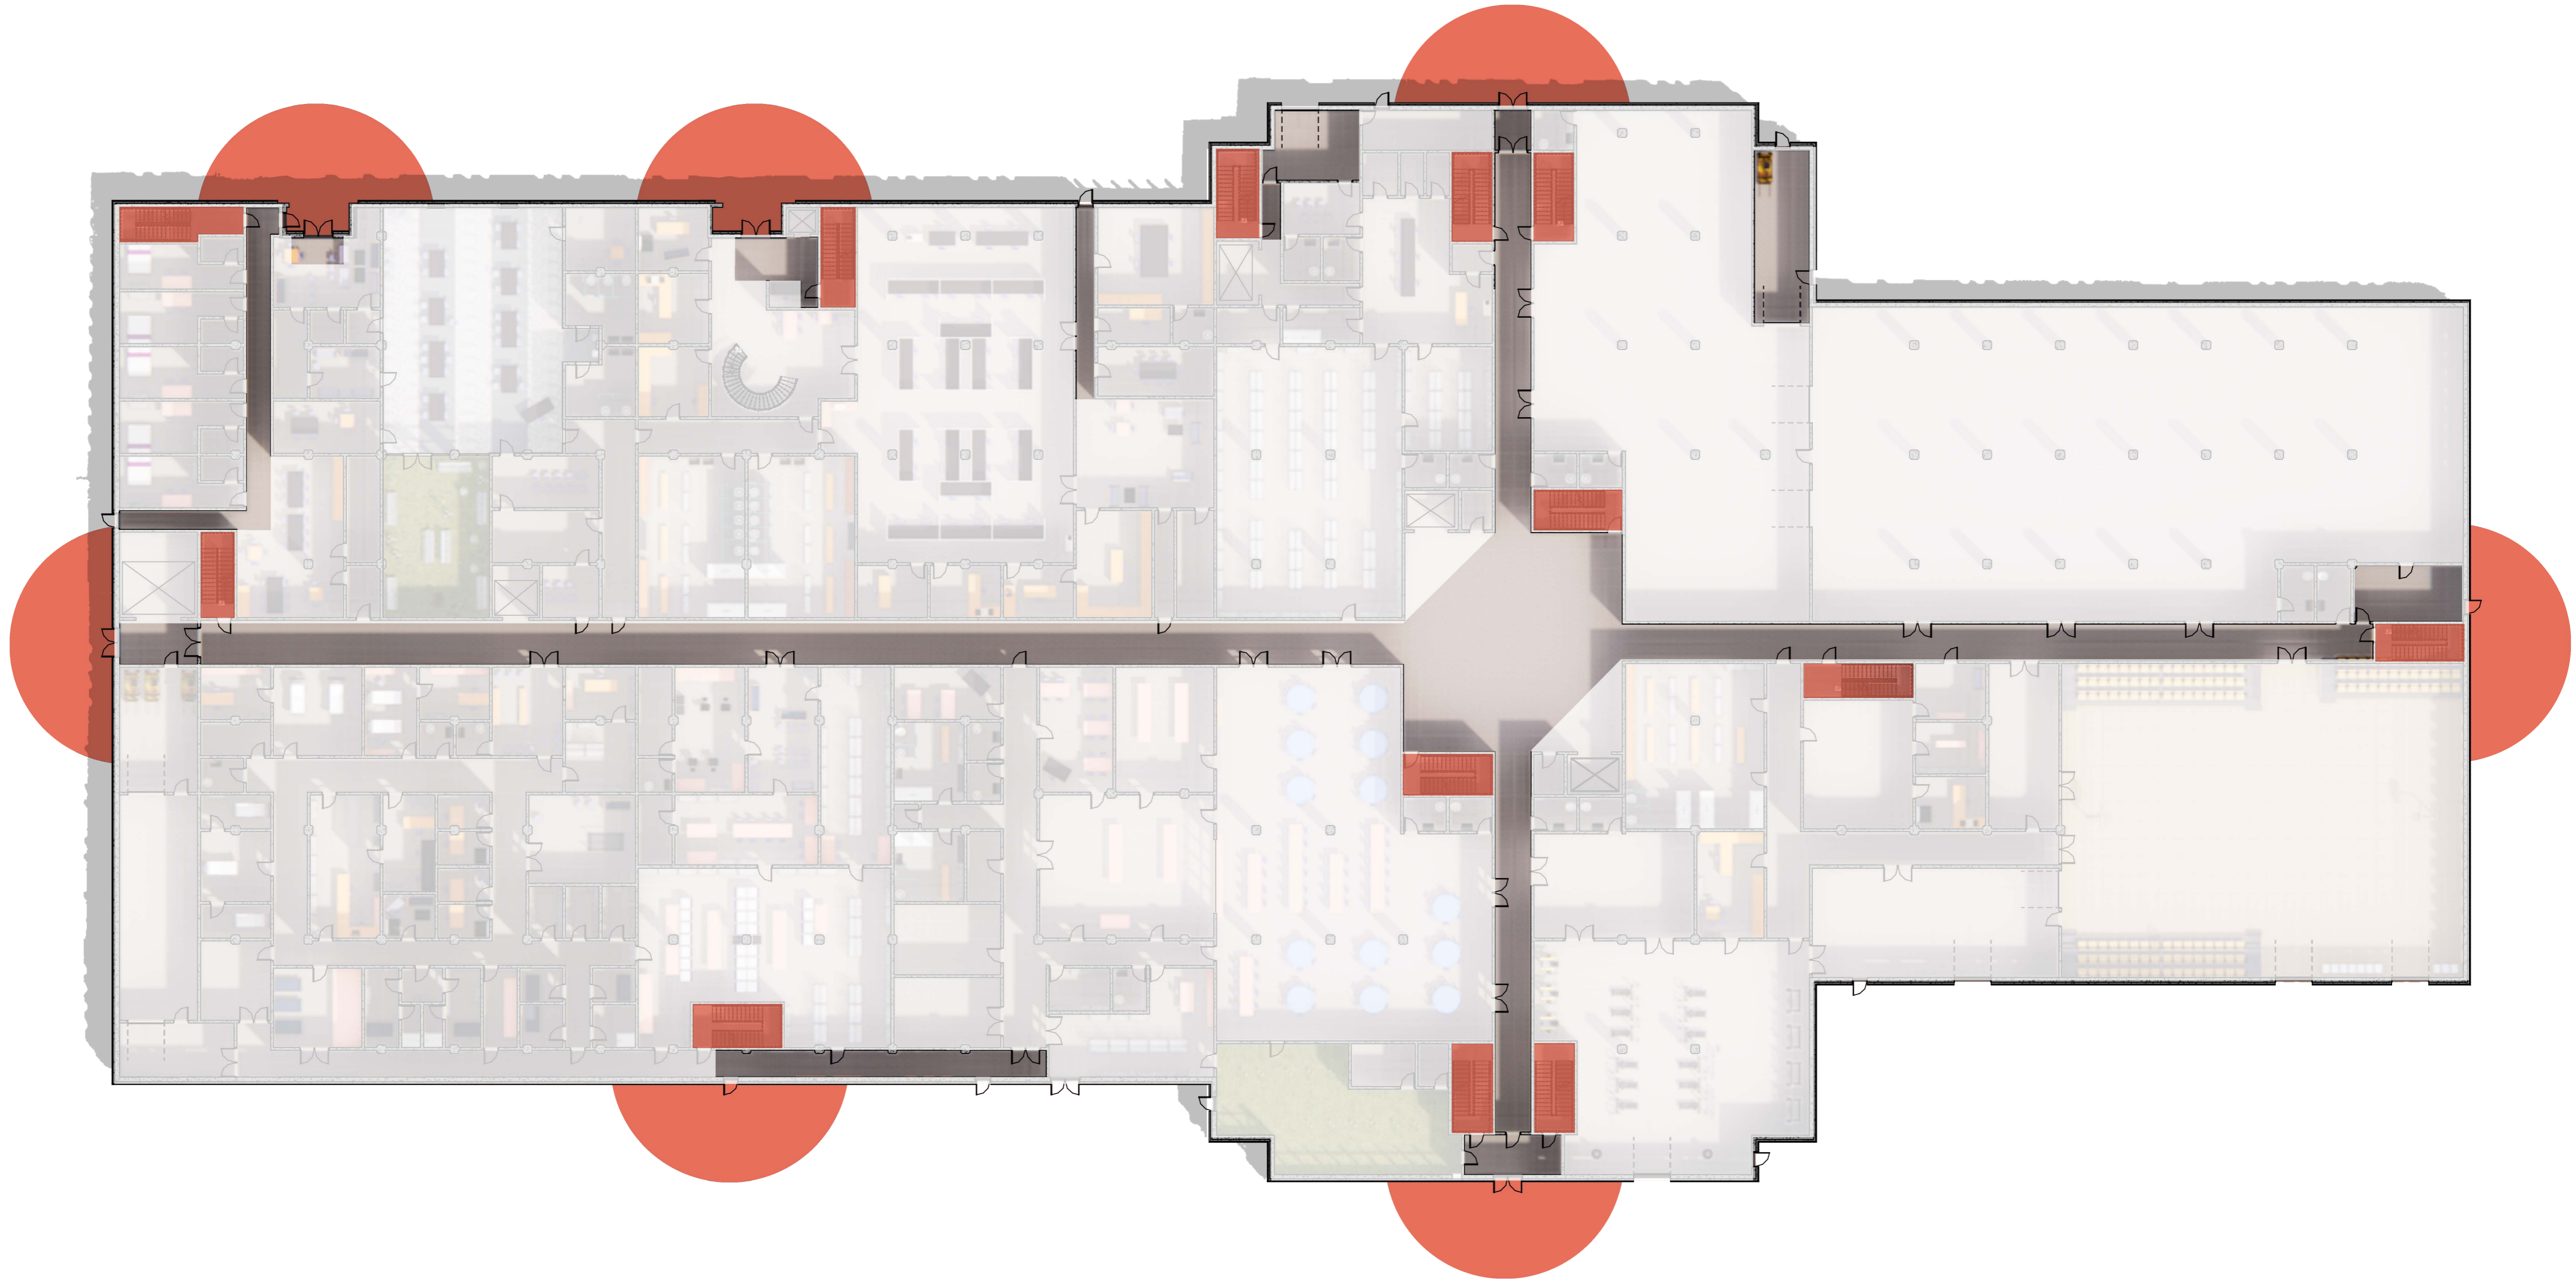

Melby Court  
Detention

Roof  
75'-0"

Level 4.5  
65'-0"

Level 4  
55'-0"

Level 3.5  
45'-0"

Level 3  
35'-0"

Level 2  
25'-0"

Level 1  
0'-0"

Roof  
75'-0"  
Level 4.5  
65'-0"  
Level 4  
55'-0"  
Level 3.5  
45'-0"  
Level 3  
35'-0"  
Level 2  
25'-0"  
Level 1  
5'-0"

Mckinley County  
Detention Center

Staff Entrance

Visitor Entrance