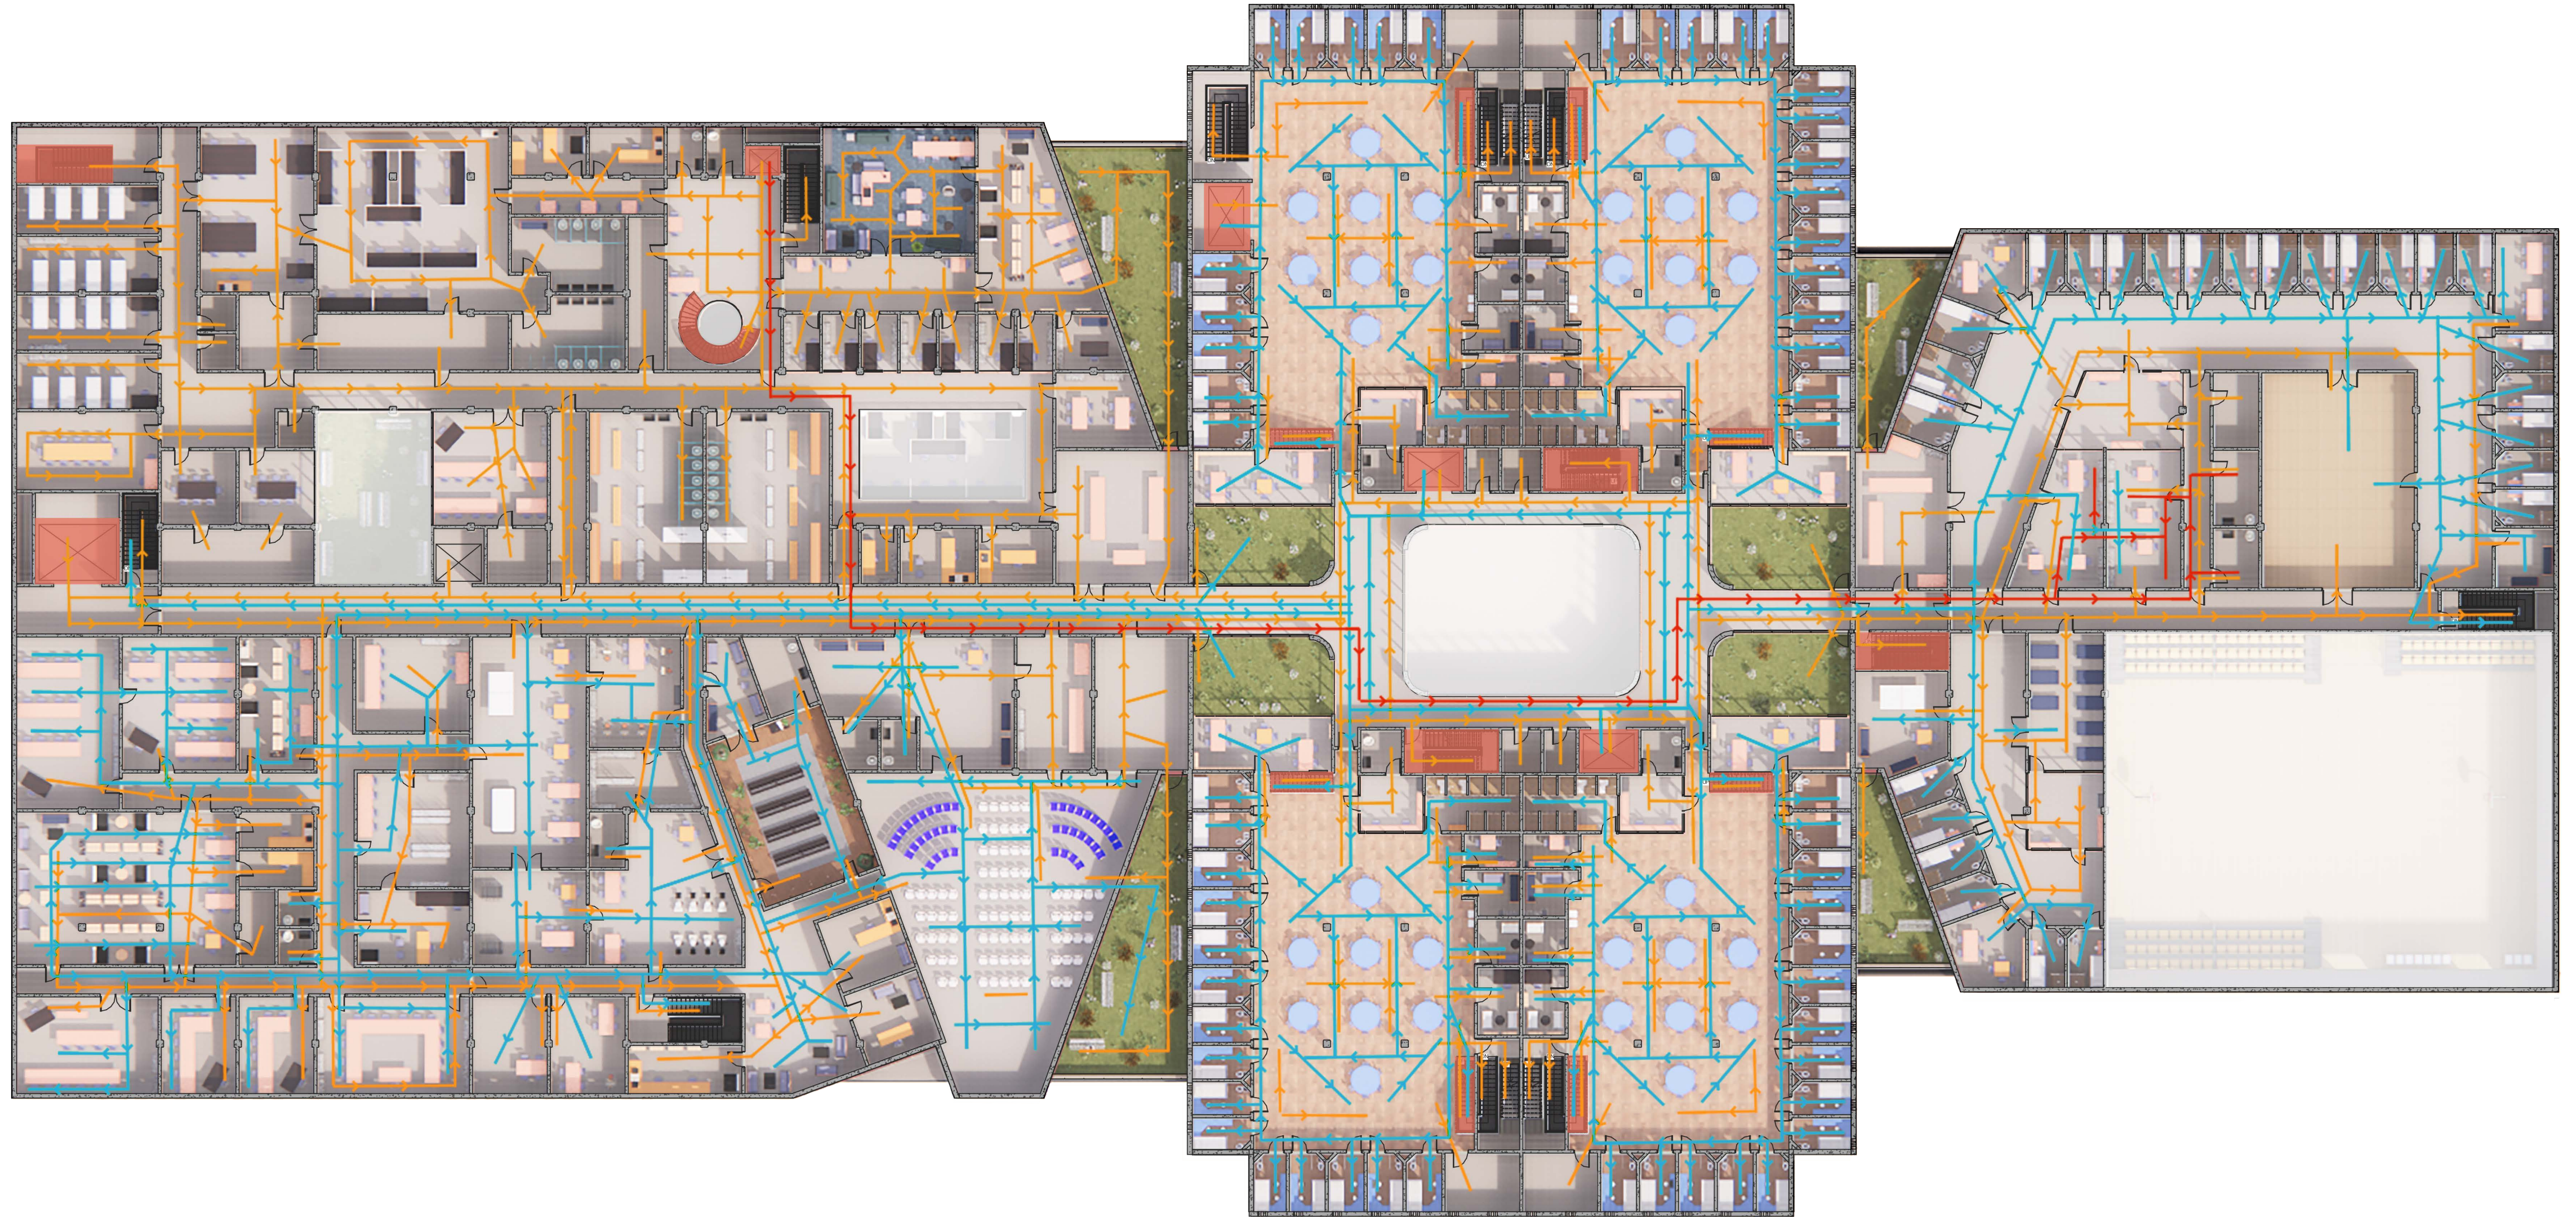

Melby Court  
Detention

Roof  
75'-0"

Level 4.5  
65'-0"

Level 4  
55'-0"

Level 3.5  
45'-0"

Level 3  
35'-0"

Level 2  
25'-0"

Level 1  
0'-0"

Roof  
75'-0"  
Level 4.5  
65'-0"  
Level 4  
55'-0"  
Level 3.5  
45'-0"  
Level 3  
35'-0"  
Level 2  
25'-0"  
Level 1  
5'-0"

Mckinley County  
Detention Center

Staff Entrance

Visitor Entrance