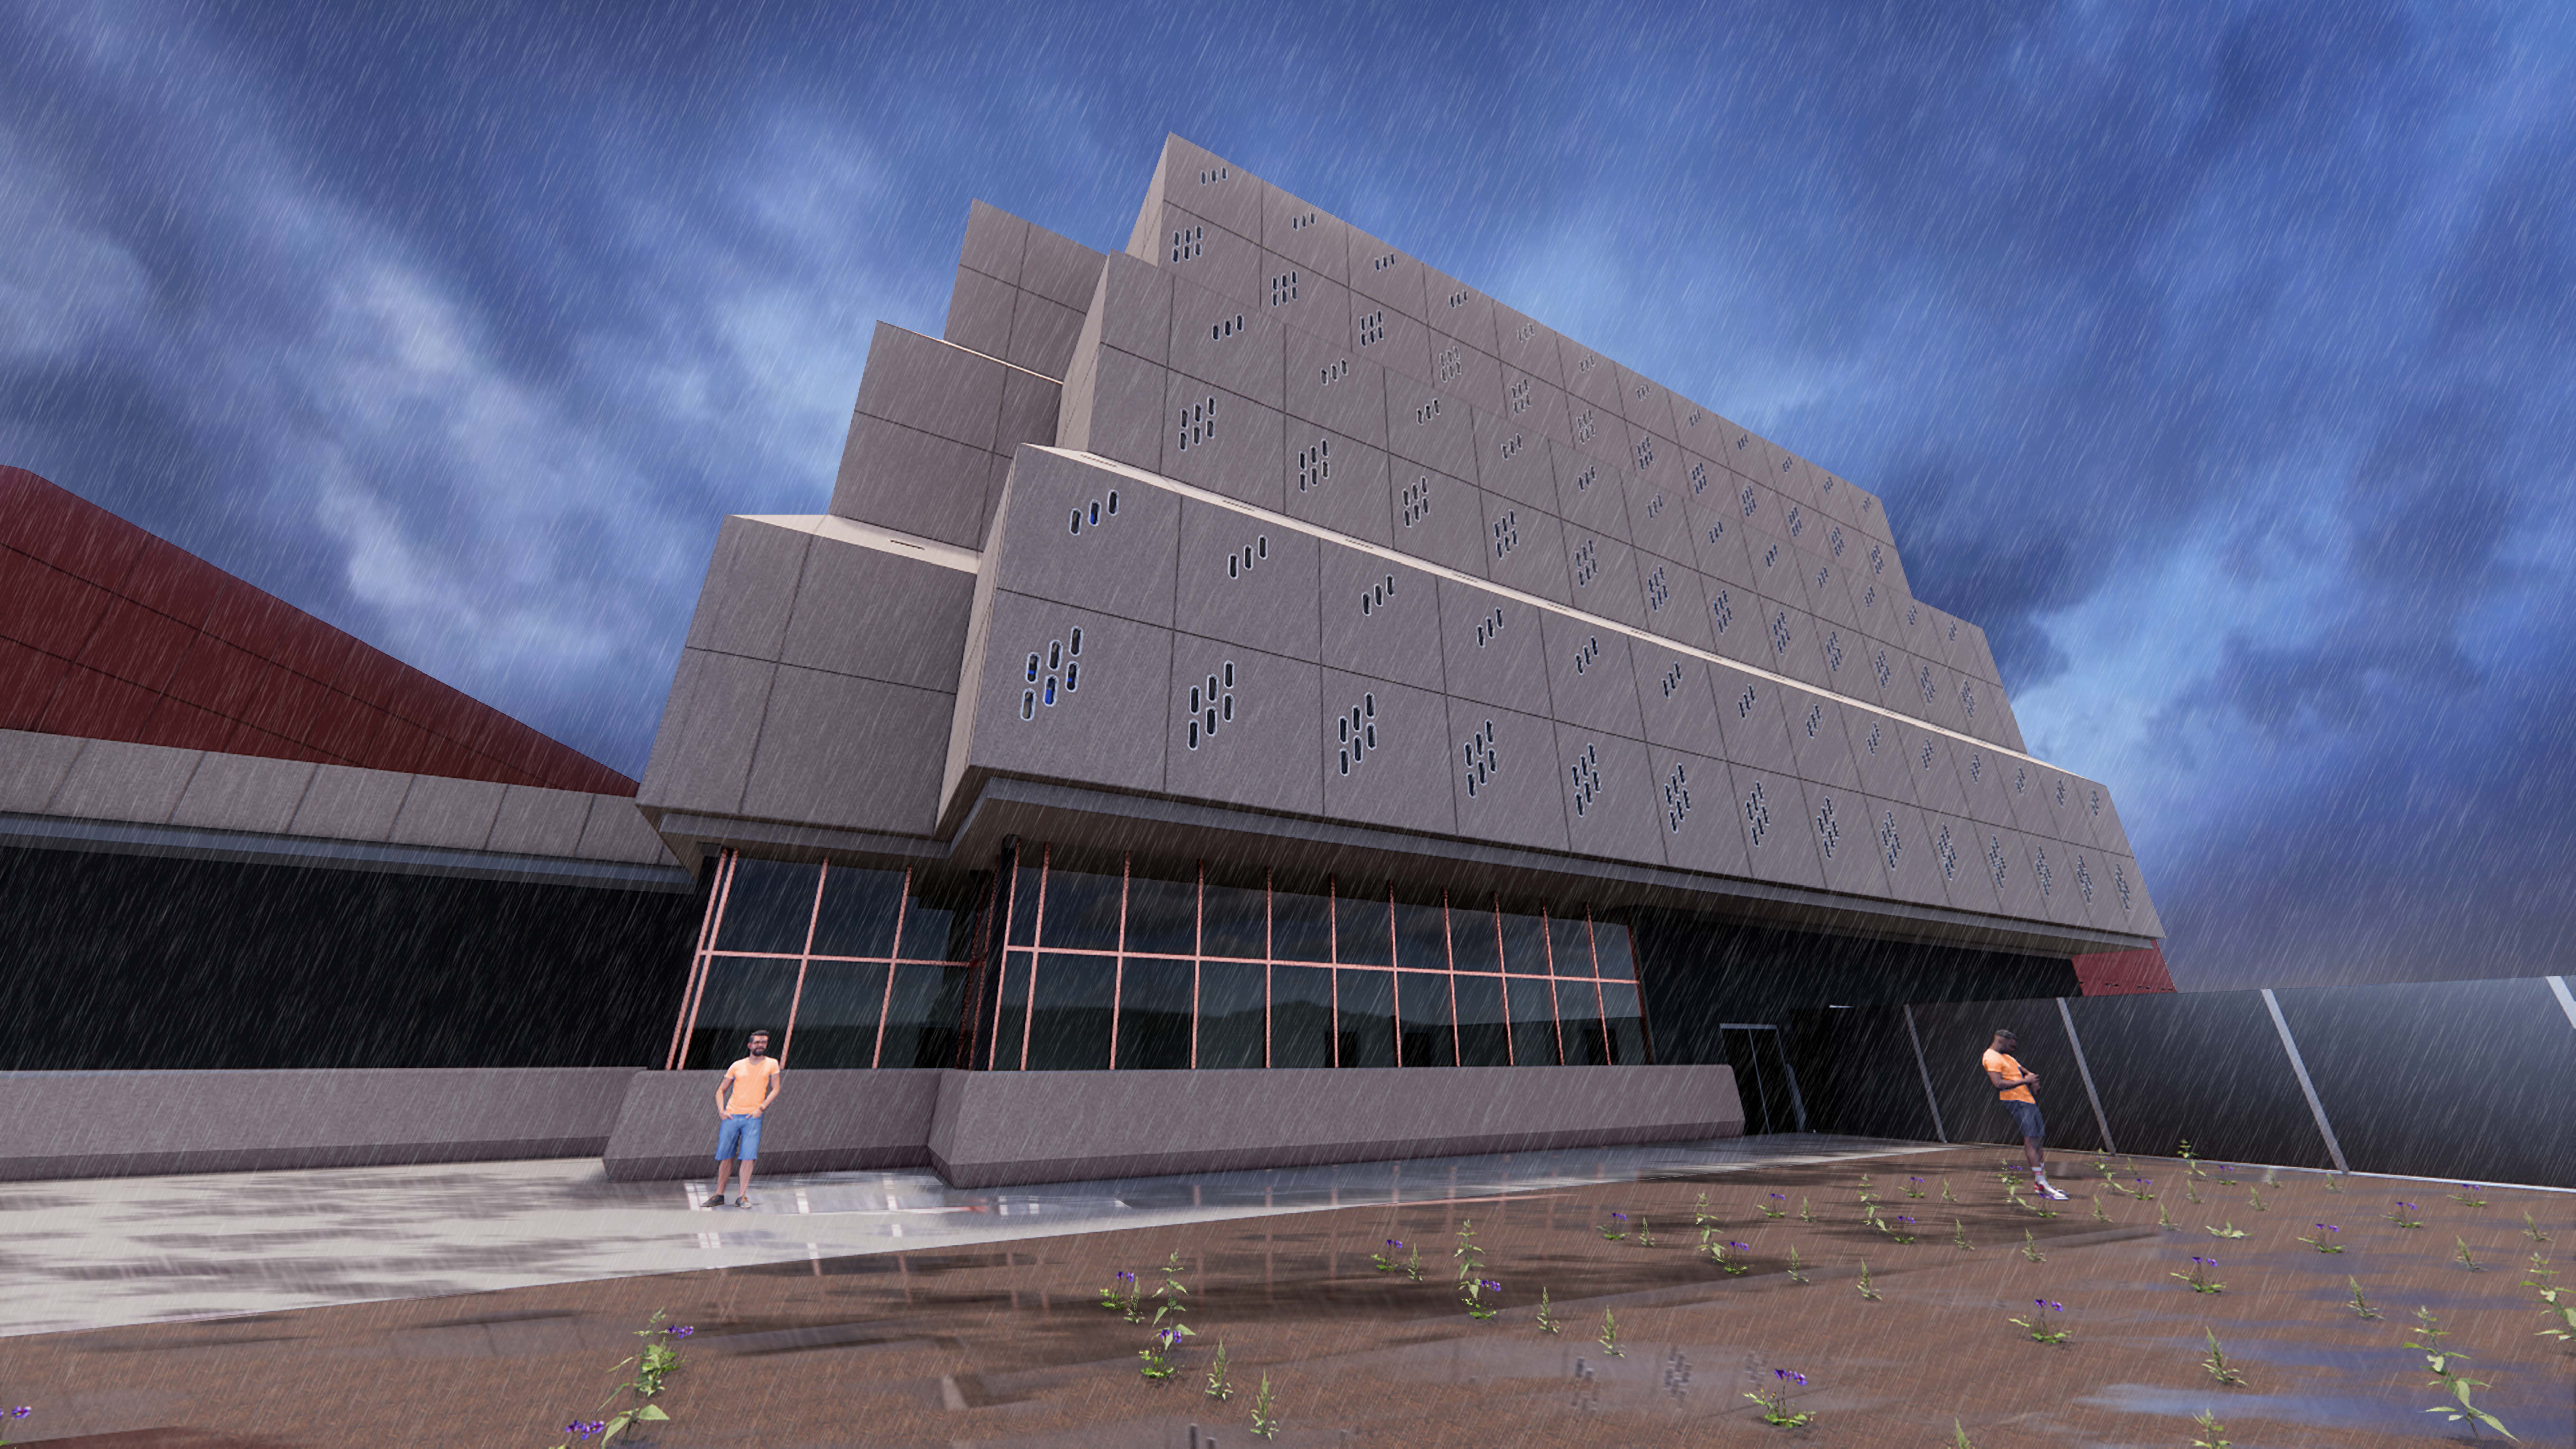

Melby Court  
Detention

Roof  
75'-0"

Level 4.5  
65'-0"

Level 4  
55'-0"

Level 3.5  
45'-0"

Level 3  
35'-0"

Level 2  
25'-0"

Level 1  
0'-0"

Roof  
75'-0"  
Level 4.5  
65'-0"  
Level 4  
55'-0"  
Level 3.5  
45'-0"  
Level 3  
35'-0"  
Level 2  
25'-0"  
Level 1  
5'-0"

Mckinley County  
Detention Center

Staff Entrance

Visitor Entrance