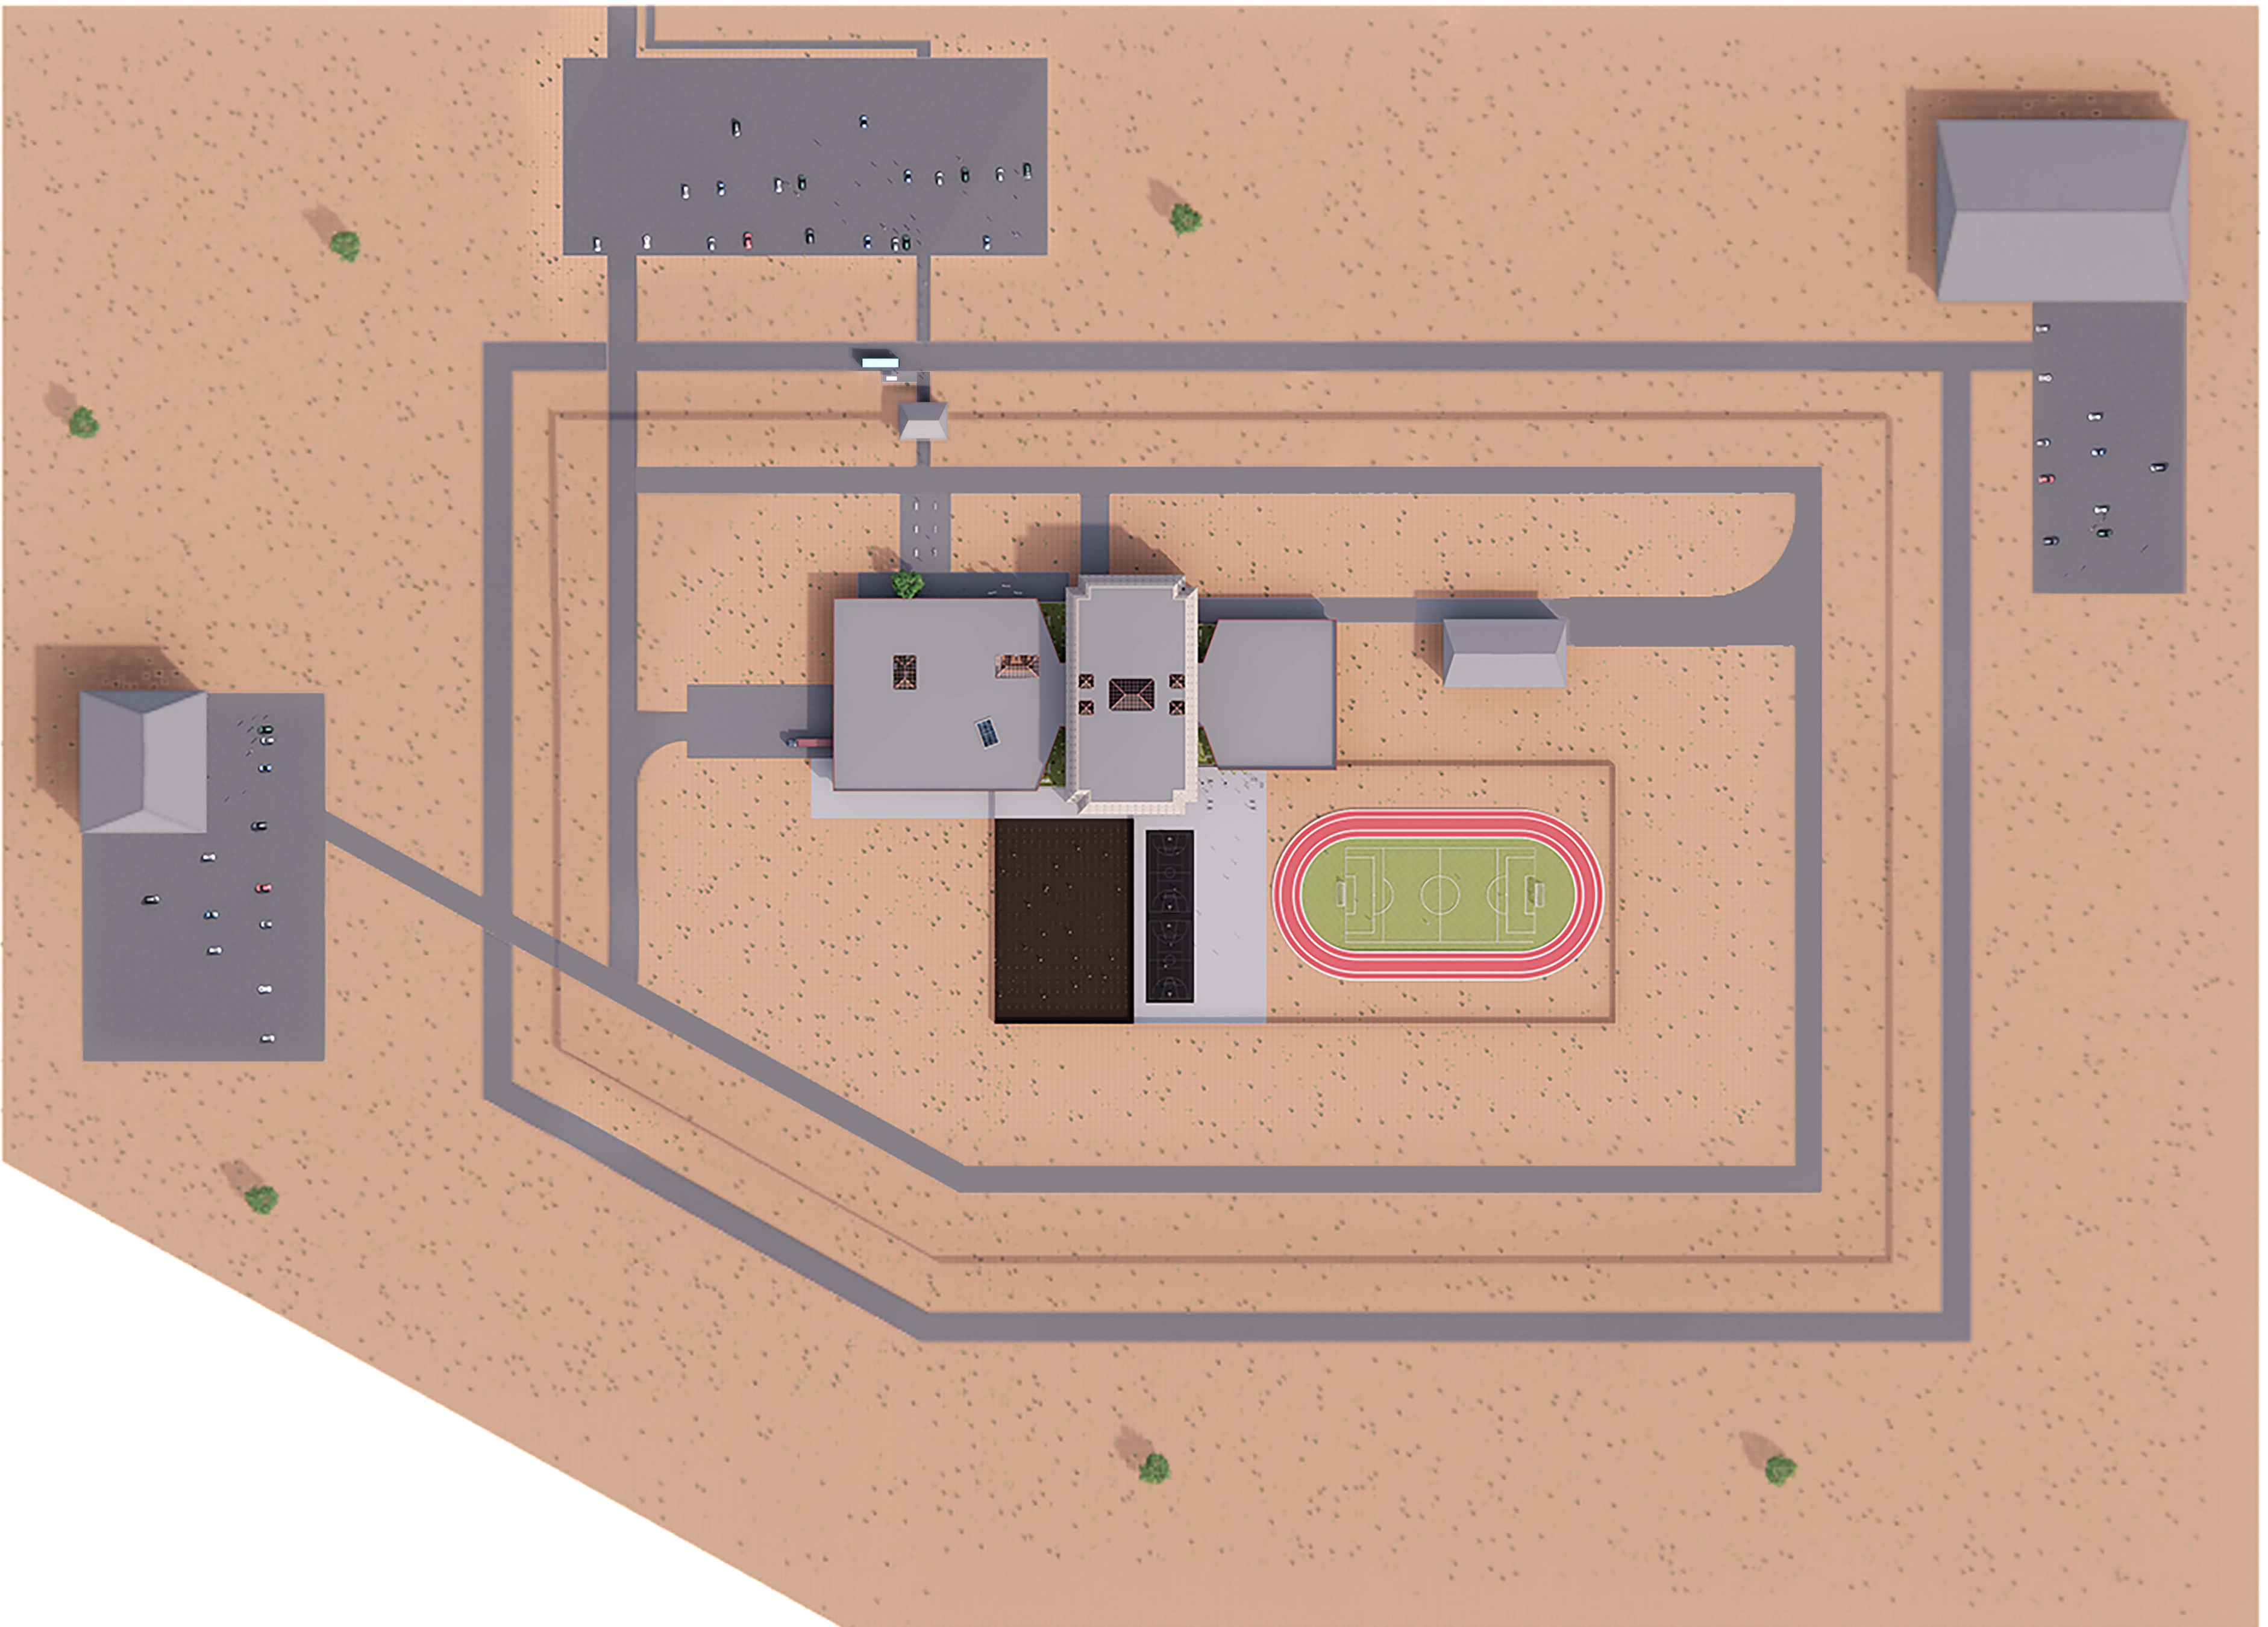

Melby Court  
Detention

Roof  
75'-0"

Level 4.5  
65'-0"

Level 4  
55'-0"

Level 3.5  
45'-0"

Level 3  
35'-0"

Level 2  
25'-0"

Level 1  
0'-0"

Roof  
75'-0"  
Level 4.5  
65'-0"  
Level 4  
55'-0"  
Level 3.5  
45'-0"  
Level 3  
35'-0"  
Level 2  
25'-0"  
Level 1  
5'-0"

Mckinley County  
Detention Center

Staff Entrance

Visitor Entrance