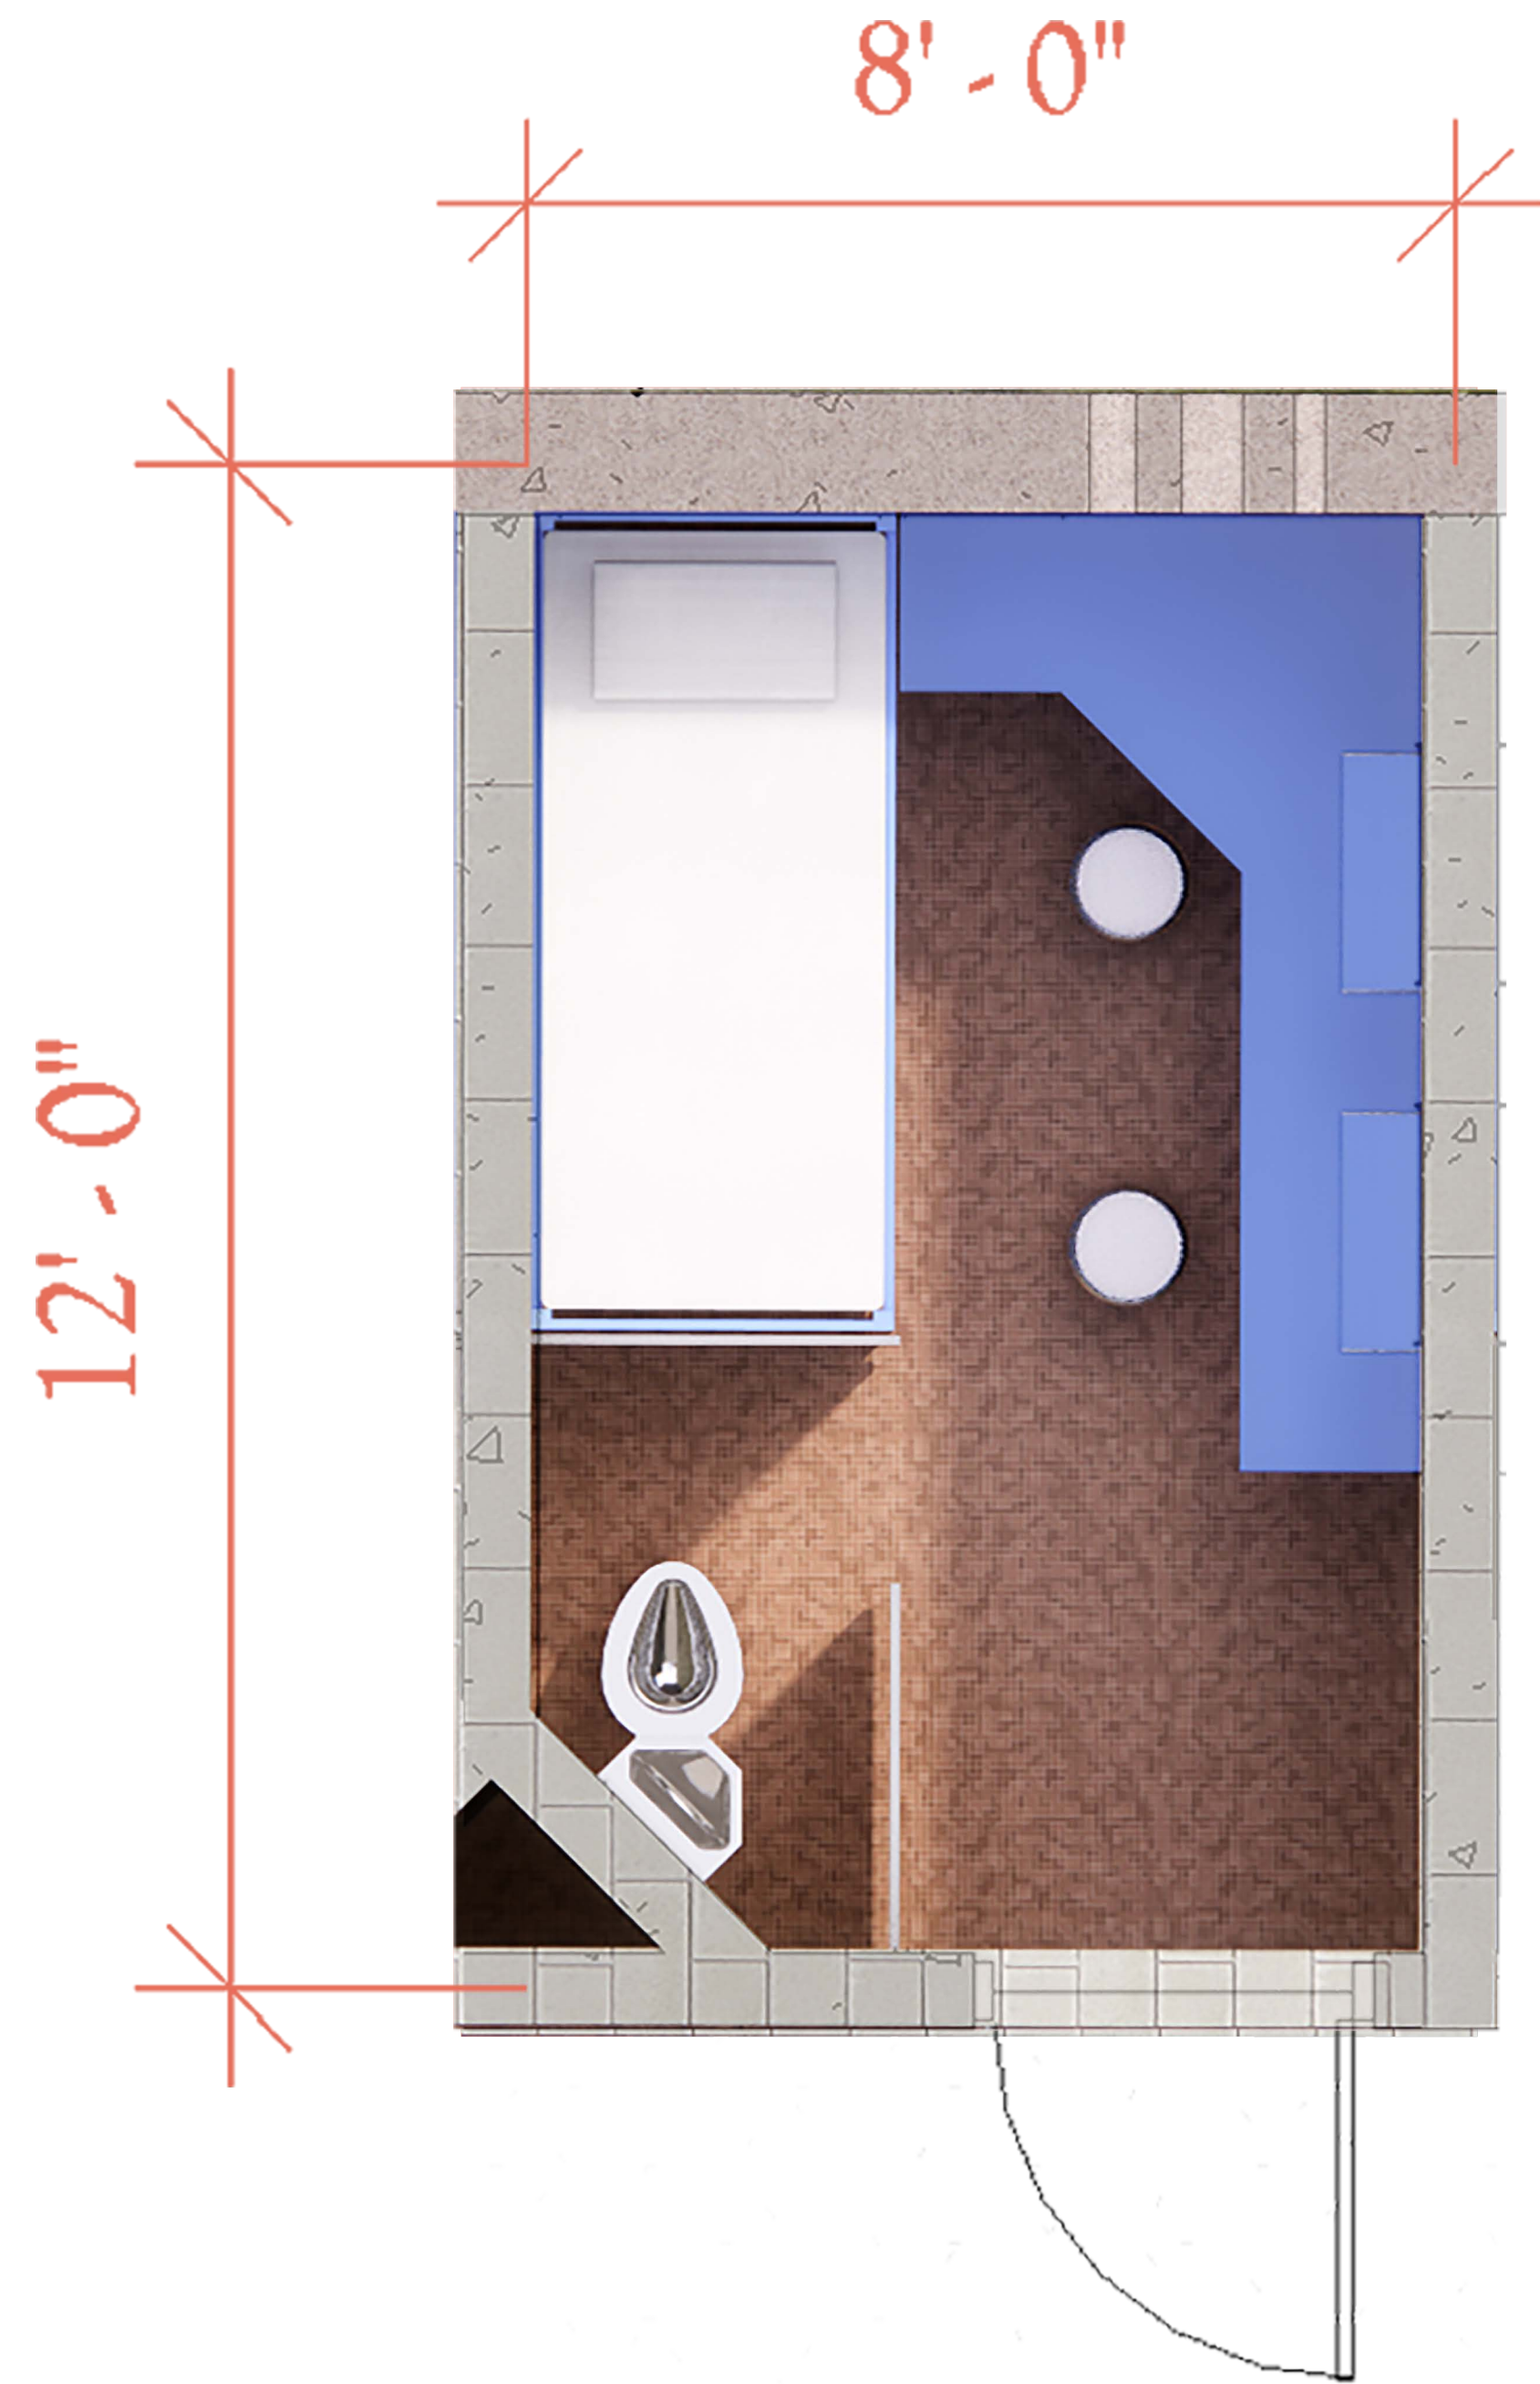

Melby Court  
Detention

Roof  
75'-0"

Level 4.5  
65'-0"

Level 4  
55'-0"

Level 3.5  
45'-0"

Level 3  
35'-0"

Level 2  
25'-0"

Level 1  
0'-0"

Roof  
75'-0"  
Level 4.5  
65'-0"  
Level 4  
55'-0"  
Level 3.5  
45'-0"  
Level 3  
35'-0"  
Level 2  
25'-0"  
Level 1  
5'-0"

Mckinley County  
Detention Center

Staff Entrance

Visitor Entrance