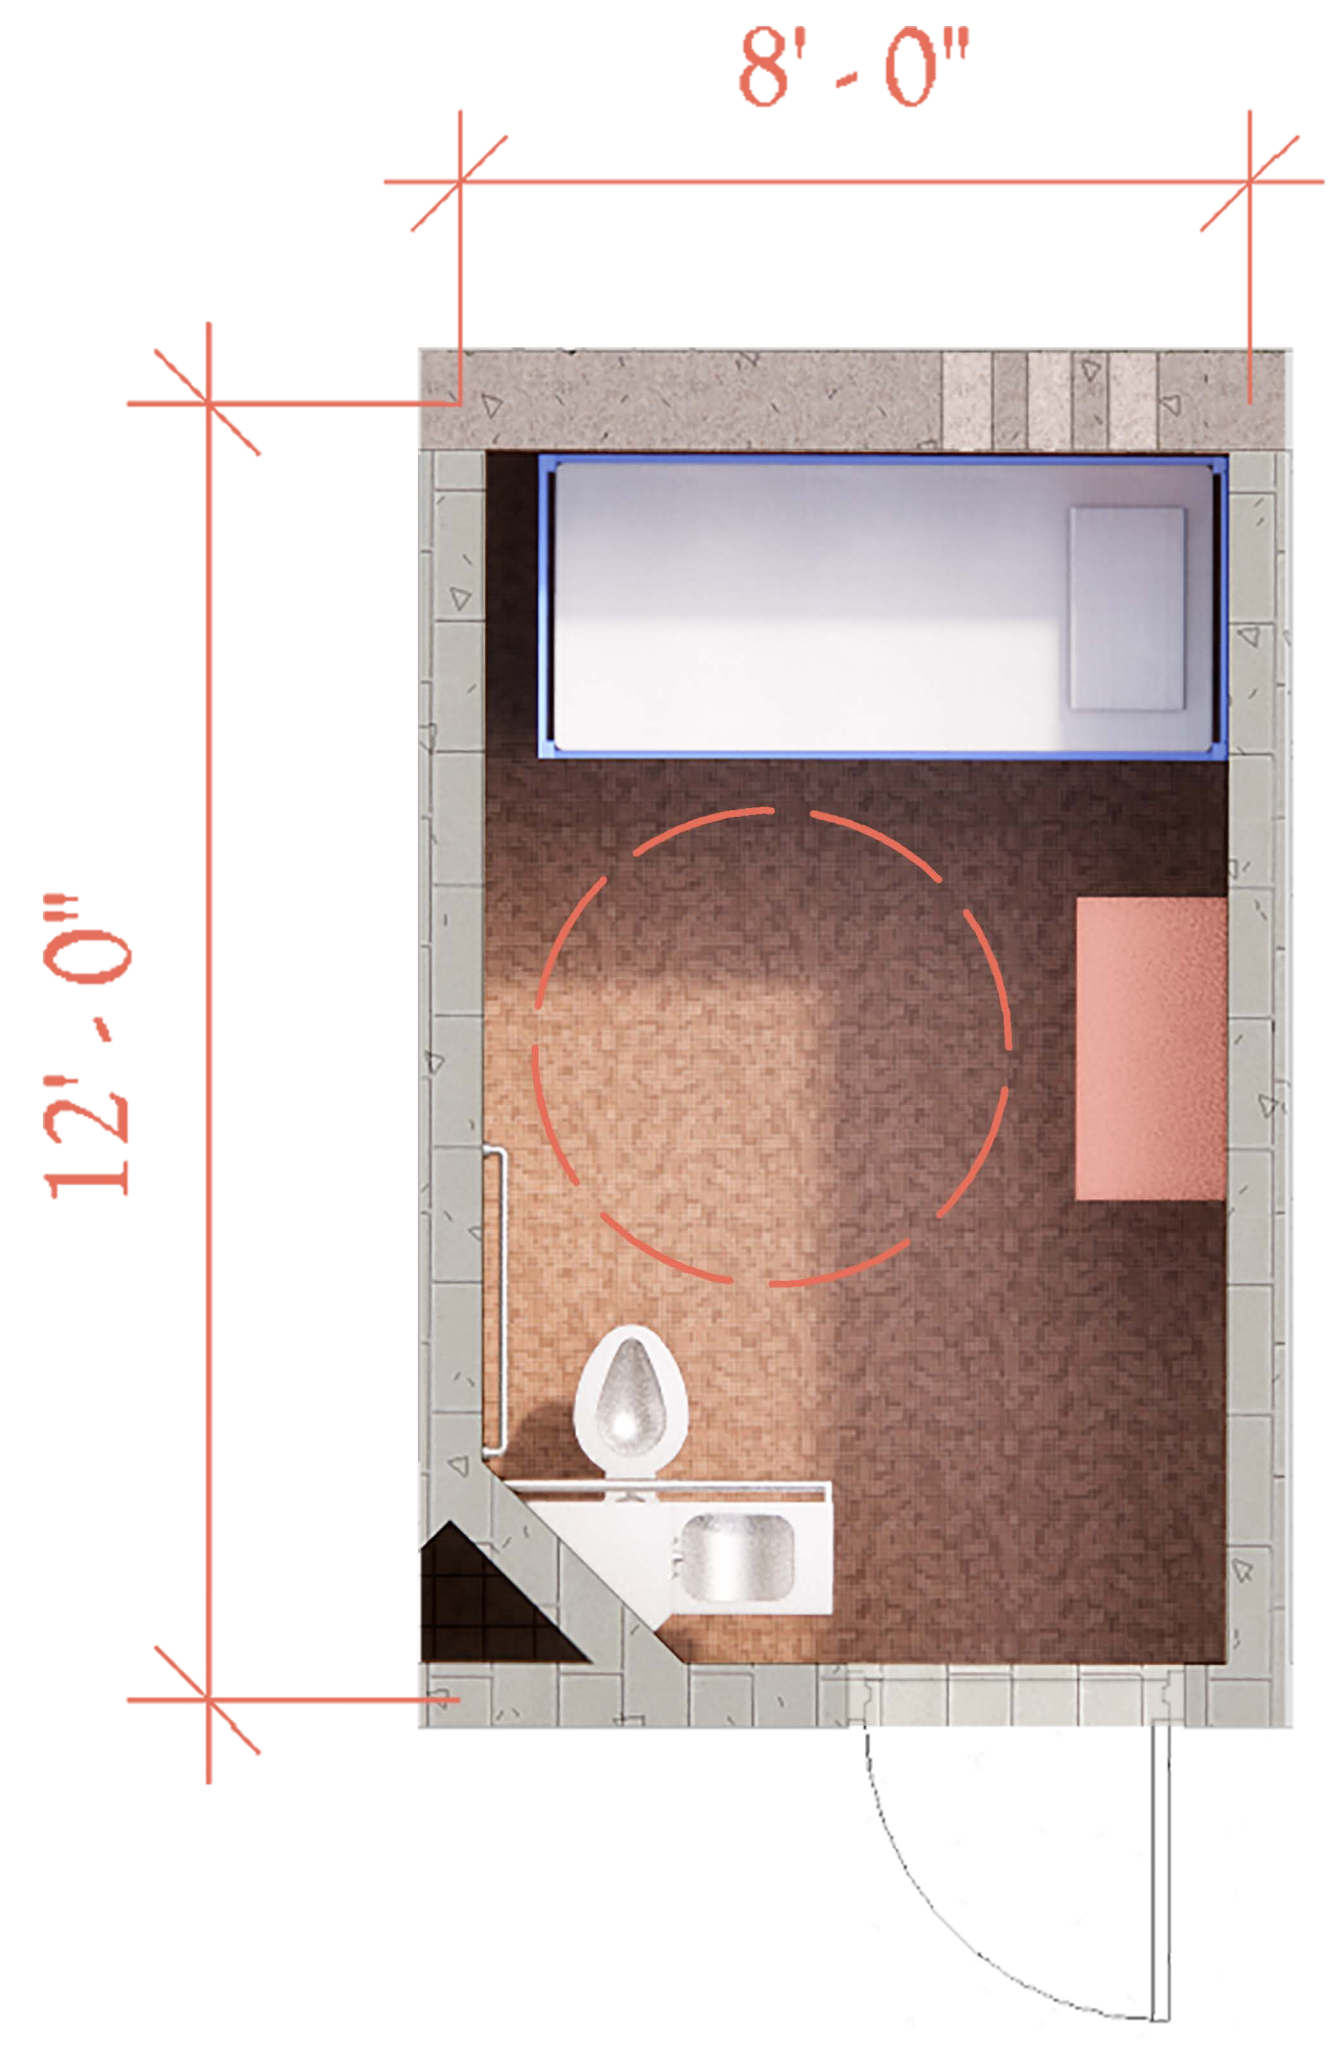

Melby Court  
Detention

Roof  
75'-0"

Level 4.5  
65'-0"

Level 4  
55'-0"

Level 3.5  
45'-0"

Level 3  
35'-0"

Level 2  
25'-0"

Level 1  
0'-0"

Roof  
75'-0"  
Level 4.5  
65'-0"  
Level 4  
55'-0"  
Level 3.5  
45'-0"  
Level 3  
35'-0"  
Level 2  
25'-0"  
Level 1  
5'-0"

Mckinley County  
Detention Center

Staff Entrance

Visitor Entrance