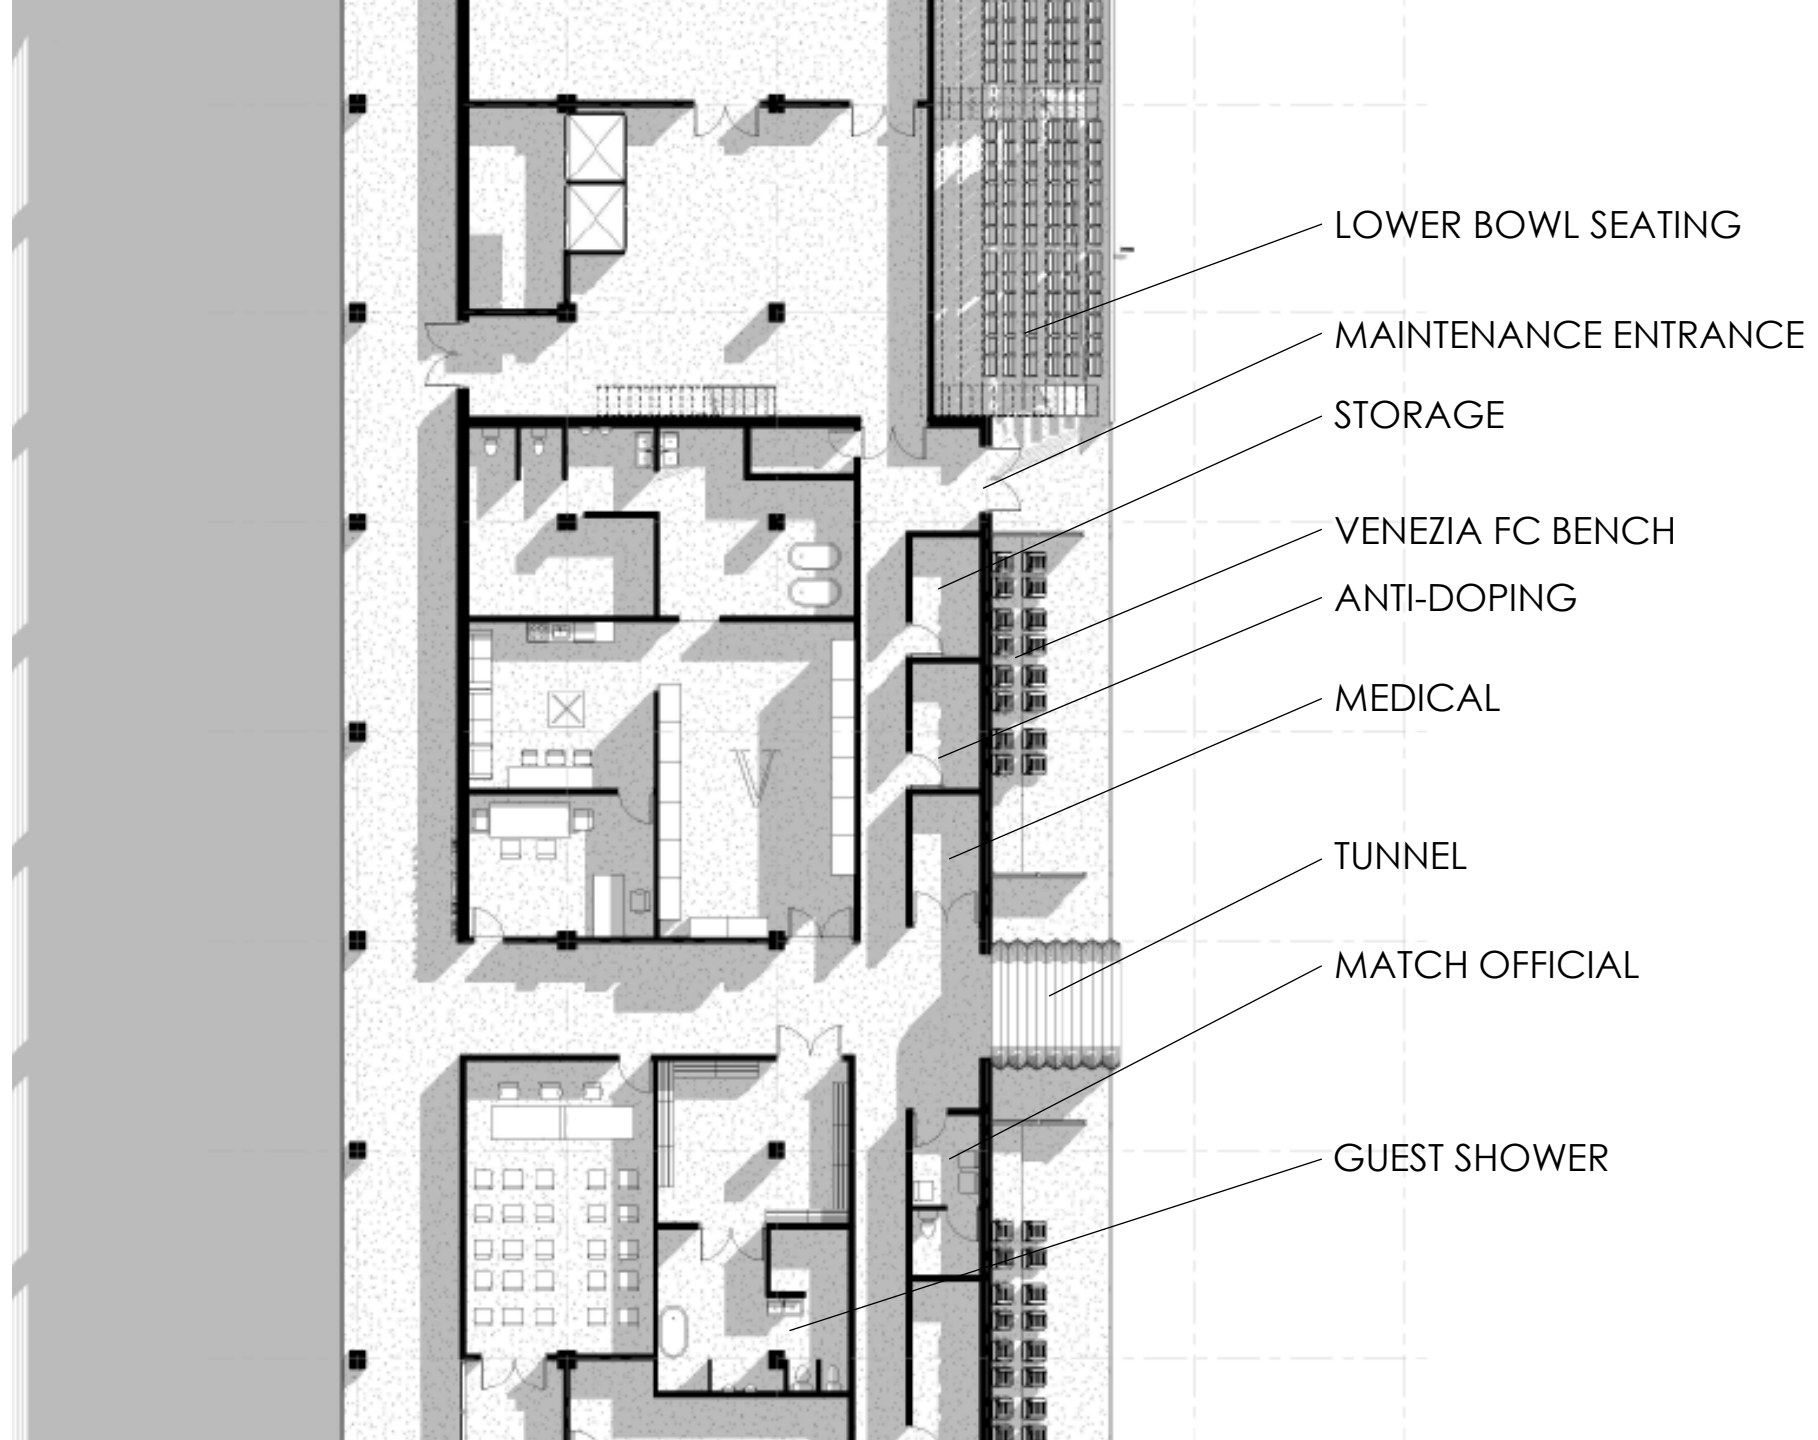

MAIN CONCOURSE PLAN

DINING OPTIONS

MAIN CONCOURSE PLAN

RESTROOMS

MAIN CONCOURSE PLAN

MAIN CONCOURSE PLAN

MAIN  
CONCOURSE

# LOCKER ROOM PLAN

- CIRCULATION
- HOME PHYSIO
- HOME SHOWER
- PLAYER LOUNGE
- VENEZIA FC DRESSING
- MANAGER OFFICE
- GUEST DRESSING
- MEDIA & PRESS ROOM

LOCKER ROOM PLAN

# LOCKER ROOM PLAN

VENEZIA FC

FORZA VENEZIA

VENEZIA FC

VENEZIA FC LOCKER ROOM

SUITE PLAN

0'

20'

PLAYING SURFACE  
BELOW

SUITE SEATING

BAR SEATING

IN-SUITE KITCHENETTE

CIRCULATION

SUITE PLAN

SUITE 310