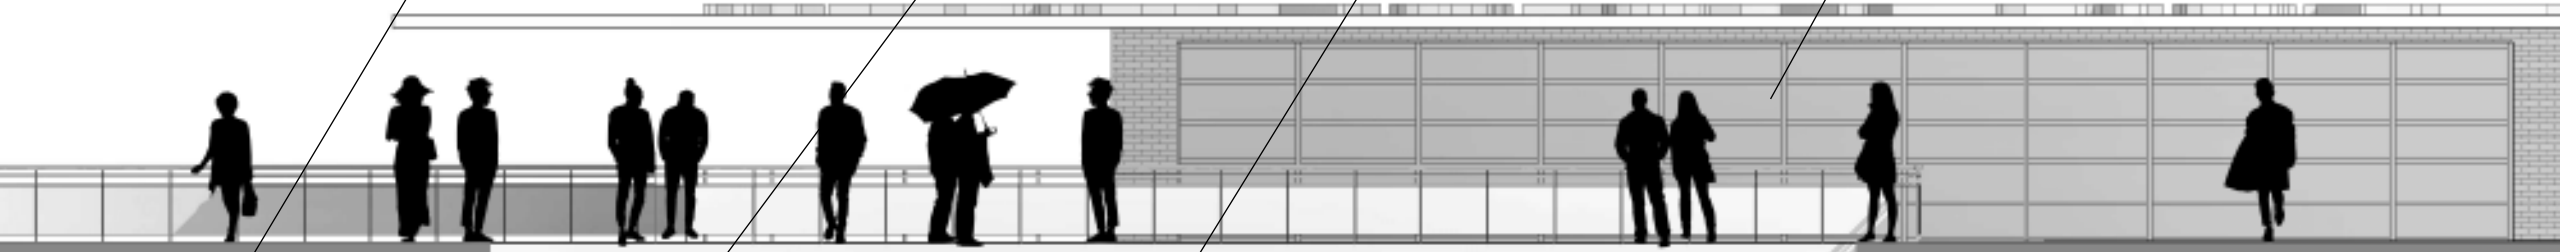

- 2100
- 2090
- 2080
- 2070
- 2060
- 2050
- 2040

SEA LEVEL EXHIBIT

STORM WATER  
RETENTION CISTERNS

SEA LEVEL RISE  
MARKERS

TEMPERED GLASS  
ABOVE EXHIBIT

FAN ZONE LOUNGE

2100  
2090  
2080  
2070  
2060  
2050  
2040