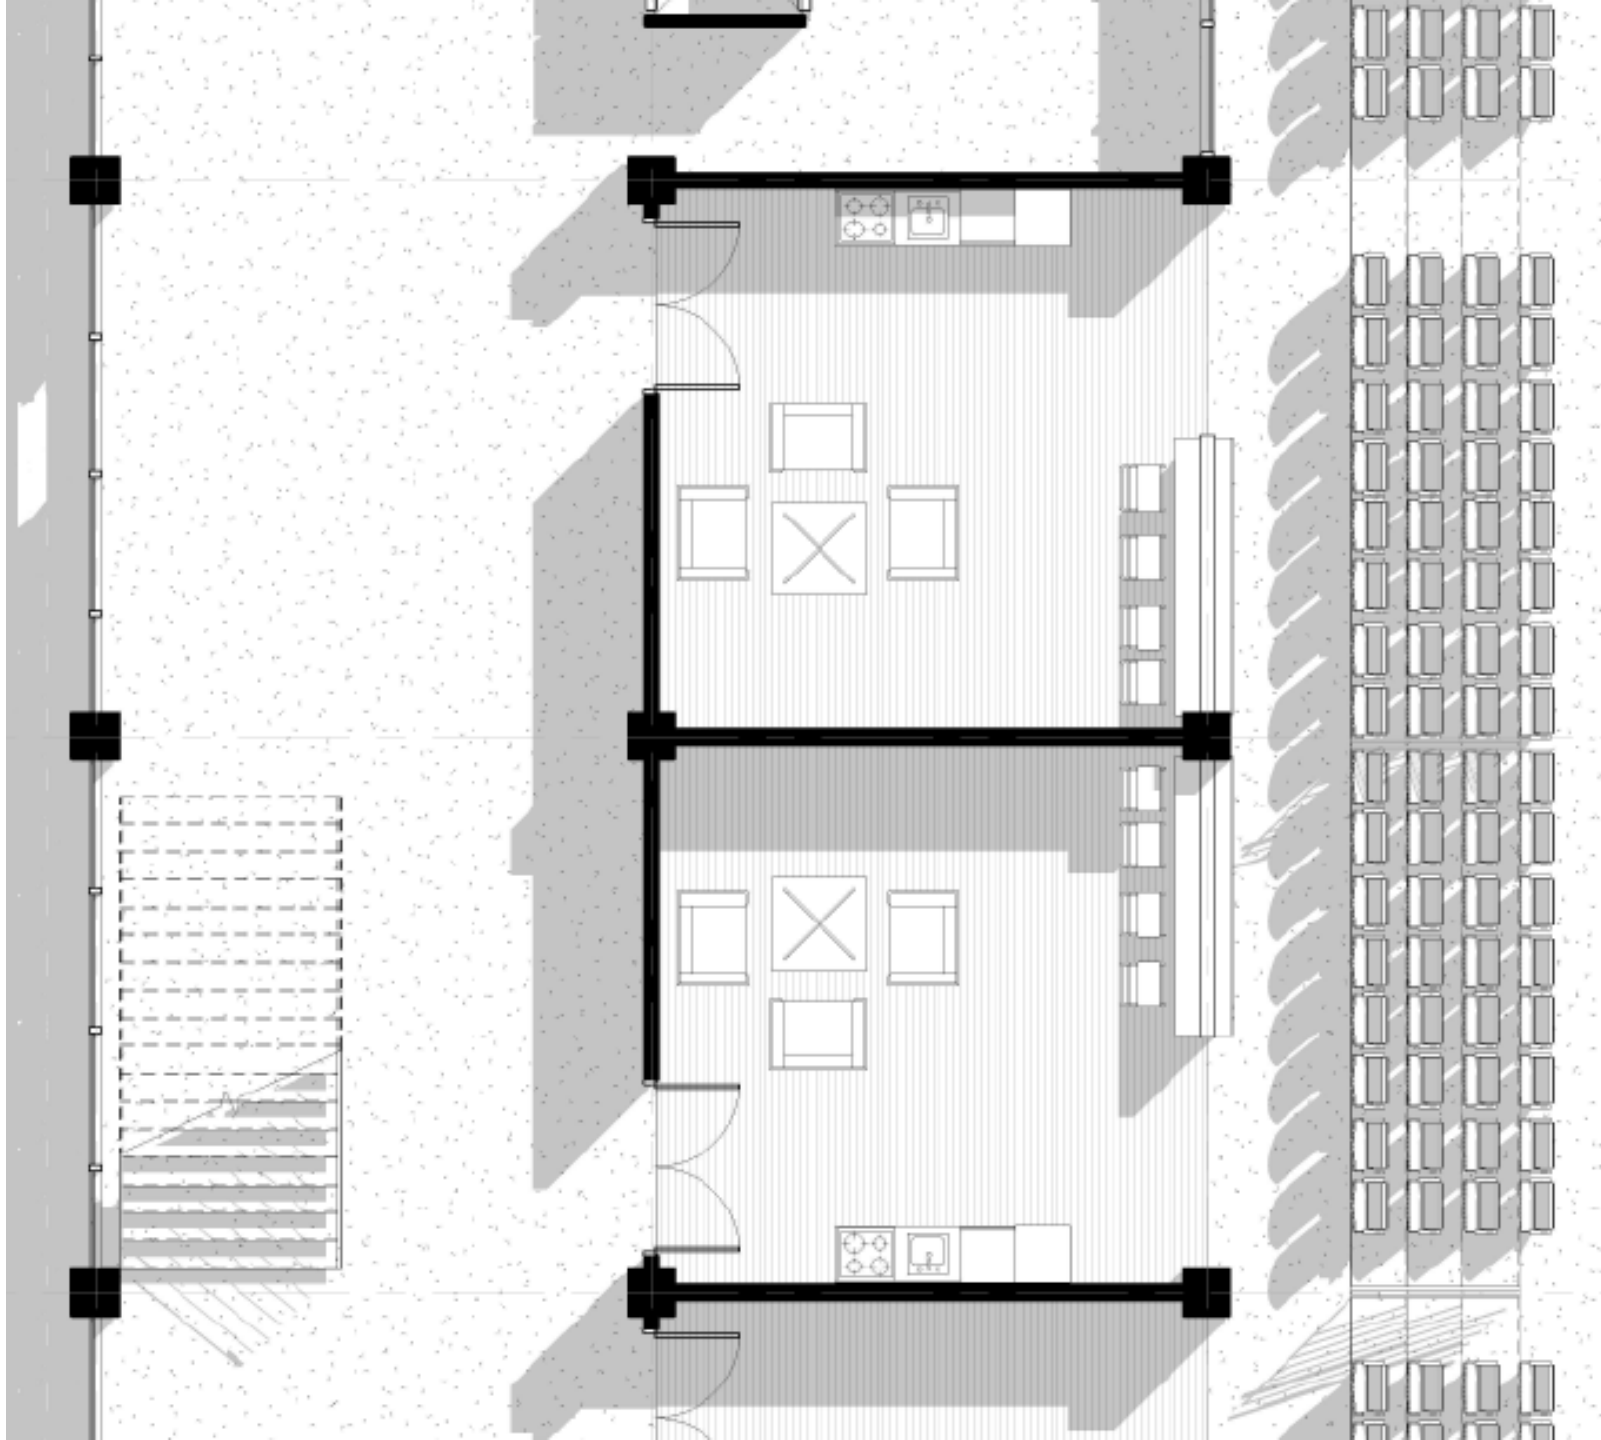

# LOCKER ROOM PLAN

VENEZIA FC

FORZA VENEZIA

VENEZIA FC

VENEZIA FC LOCKER ROOM

SUITE PLAN

0'

20'

PLAYING SURFACE  
BELOW

SUITE SEATING

BAR SEATING

IN-SUITE KITCHENETTE

CIRCULATION

SUITE PLAN

SUITE 310