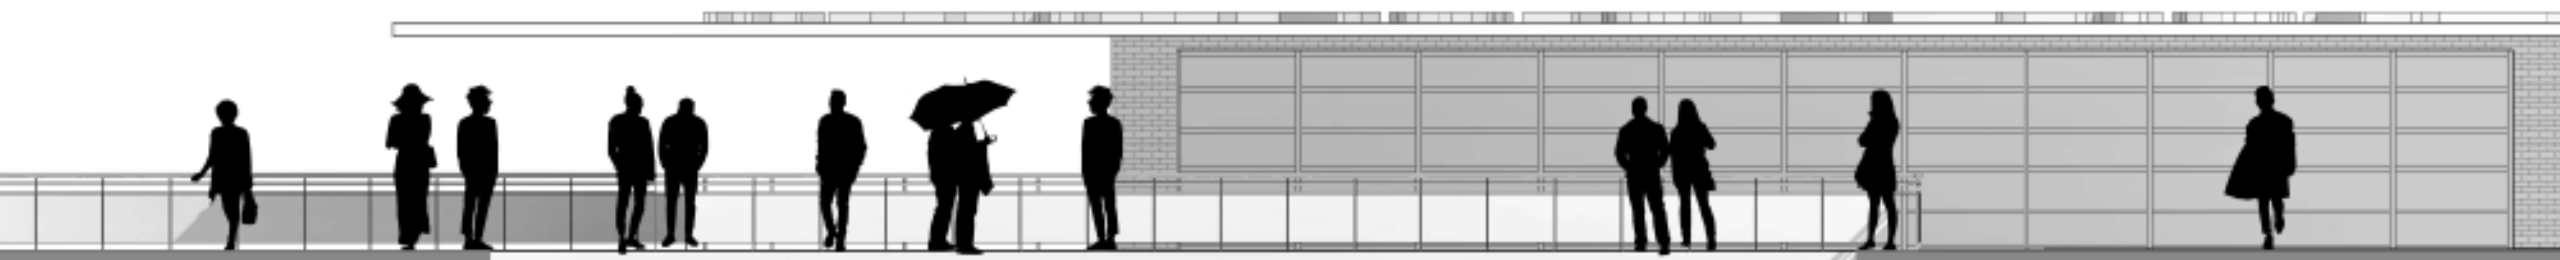

VENEZIA FC STORE

VENEZIA FC

NORTH BOARDWALK

MUSEO DI VENEZIA FC

VENEZIA FC MUSEUM

FAN ZONE LOUNGE

2100  
2090  
2080  
2070  
2060  
2050  
2040

SEA LEVEL EXHIBIT