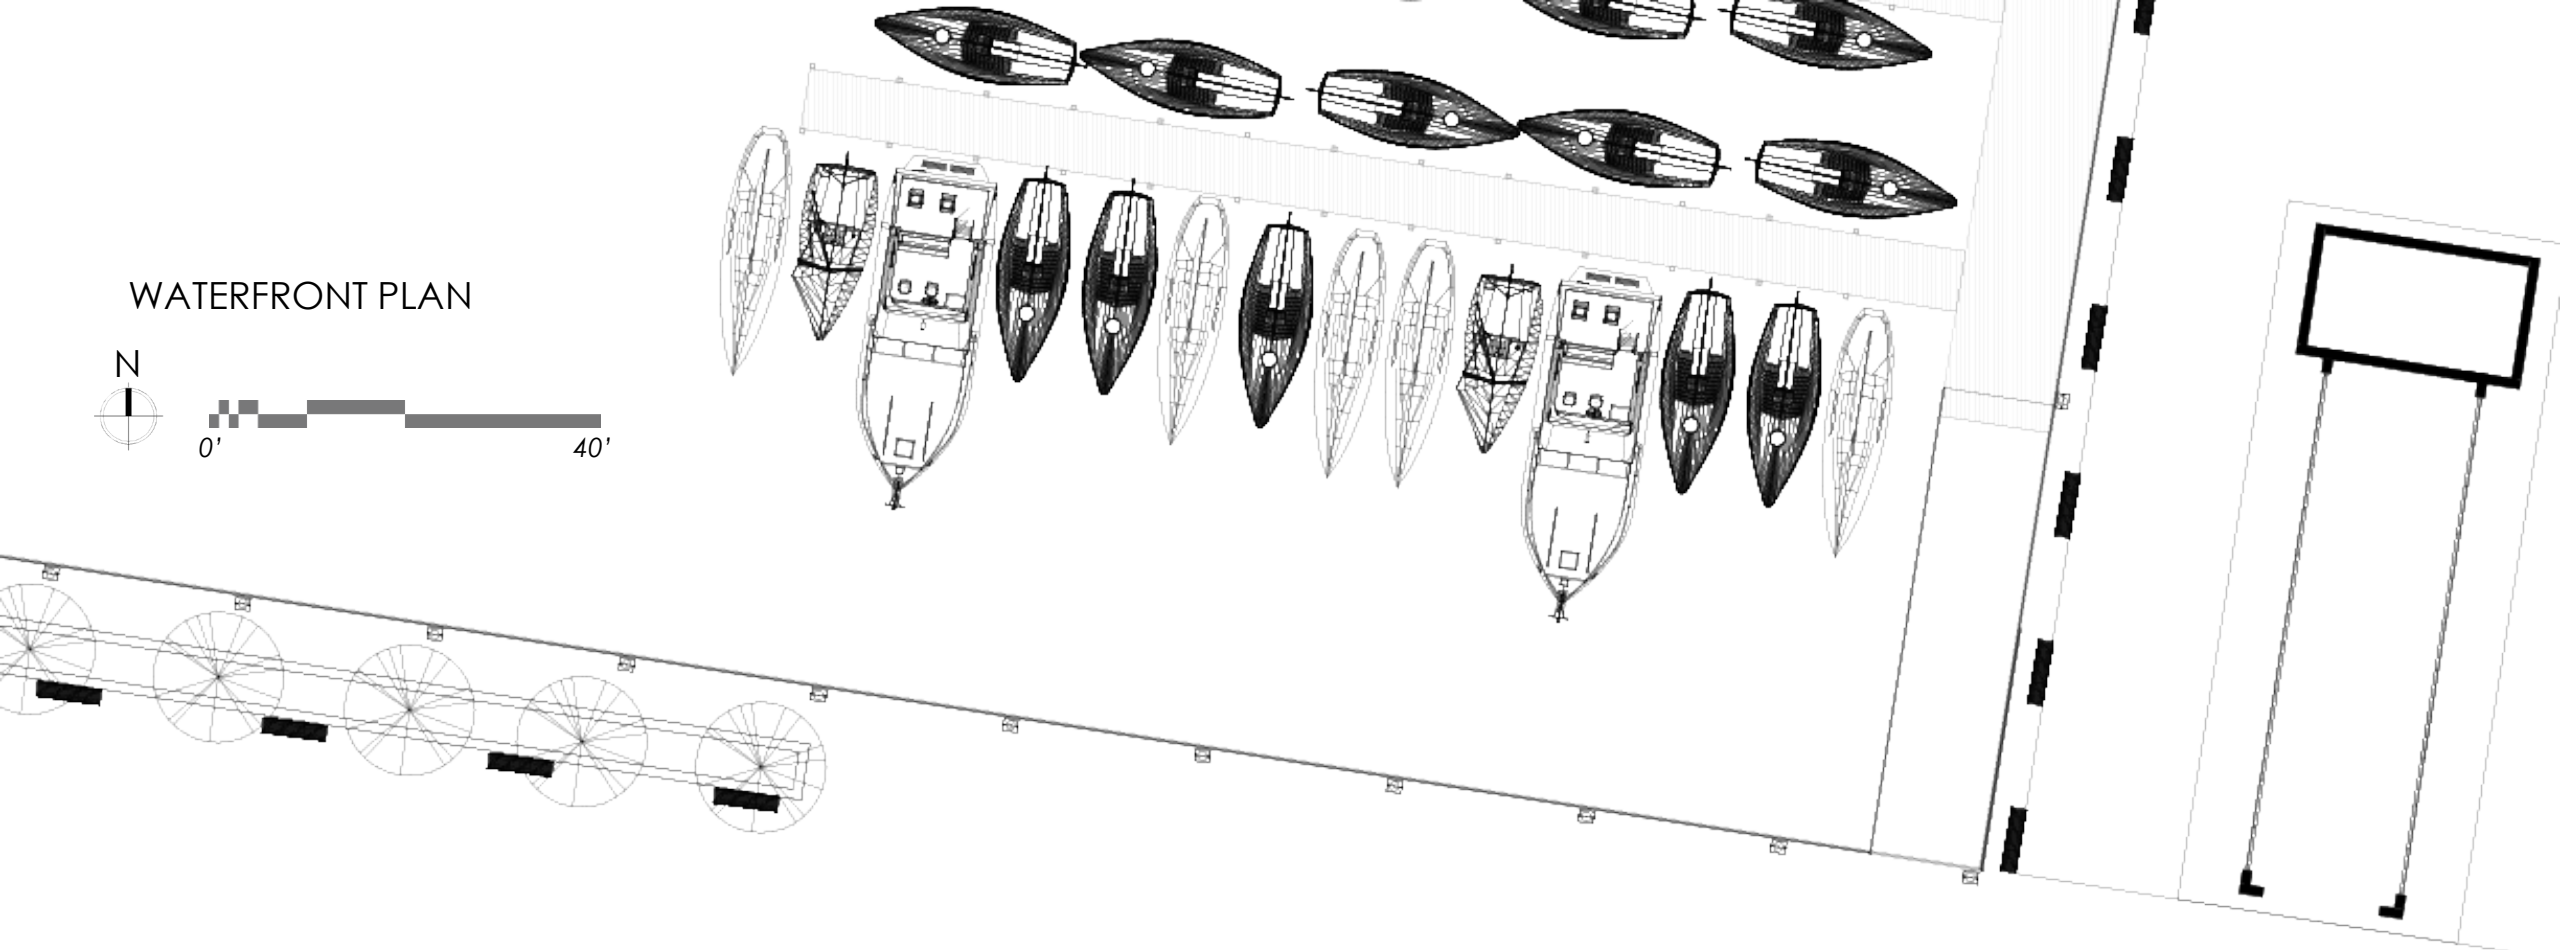

PLAYING SURFACE  
BELOW

SUITE SEATING

BAR SEATING

IN-SUITE KITCHENETTE

CIRCULATION

SUITE PLAN

SUITE 310

# WATERFRONT PLAN

WATERFRONT PLAN

TRANSPORTATION  
CENTER

ADDED VEGETATION

NORTH BOARDWALK

VENEZIA FC STORE

NORTHEAST ENTRANCE

SECURITY