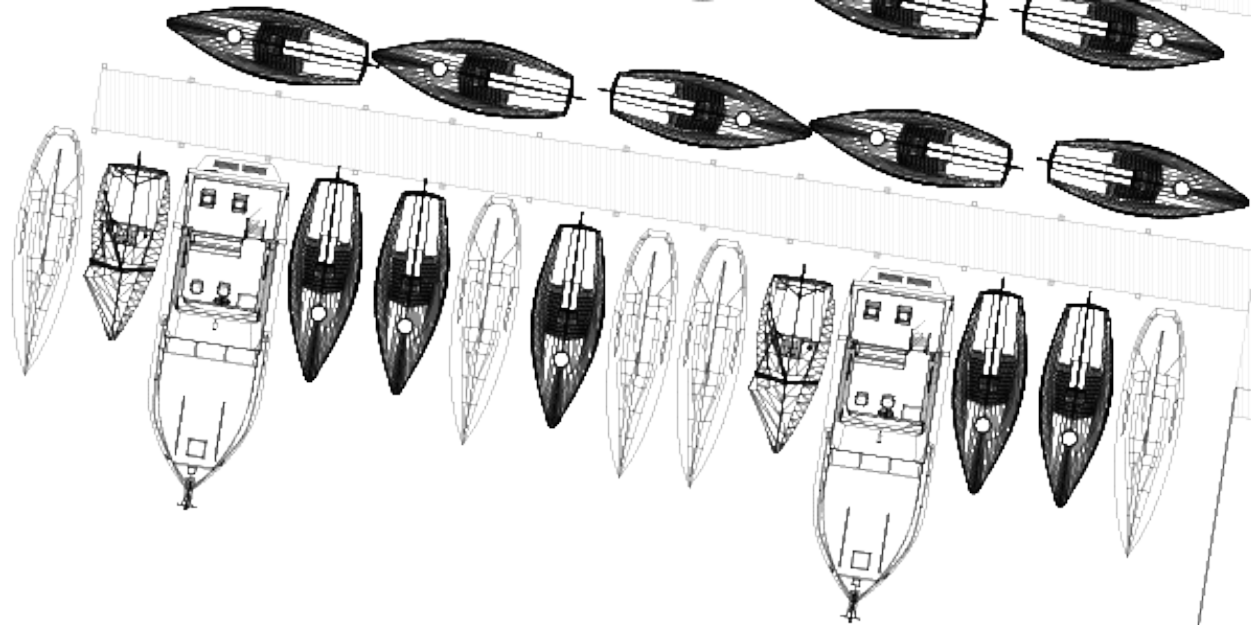

PLAYING SURFACE  
BELOW

SUITE SEATING

BAR SEATING

IN-SUITE KITCHENETTE

CIRCULATION

SUITE PLAN

SUITE 310

# WATERFRONT PLAN

WATERFRONT PLAN

TRANSPORTATION  
CENTER

ADDED VEGETATION

NORTH BOARDWALK

VENEZIA FC STORE

NORTHEAST ENTRANCE

SECURITY