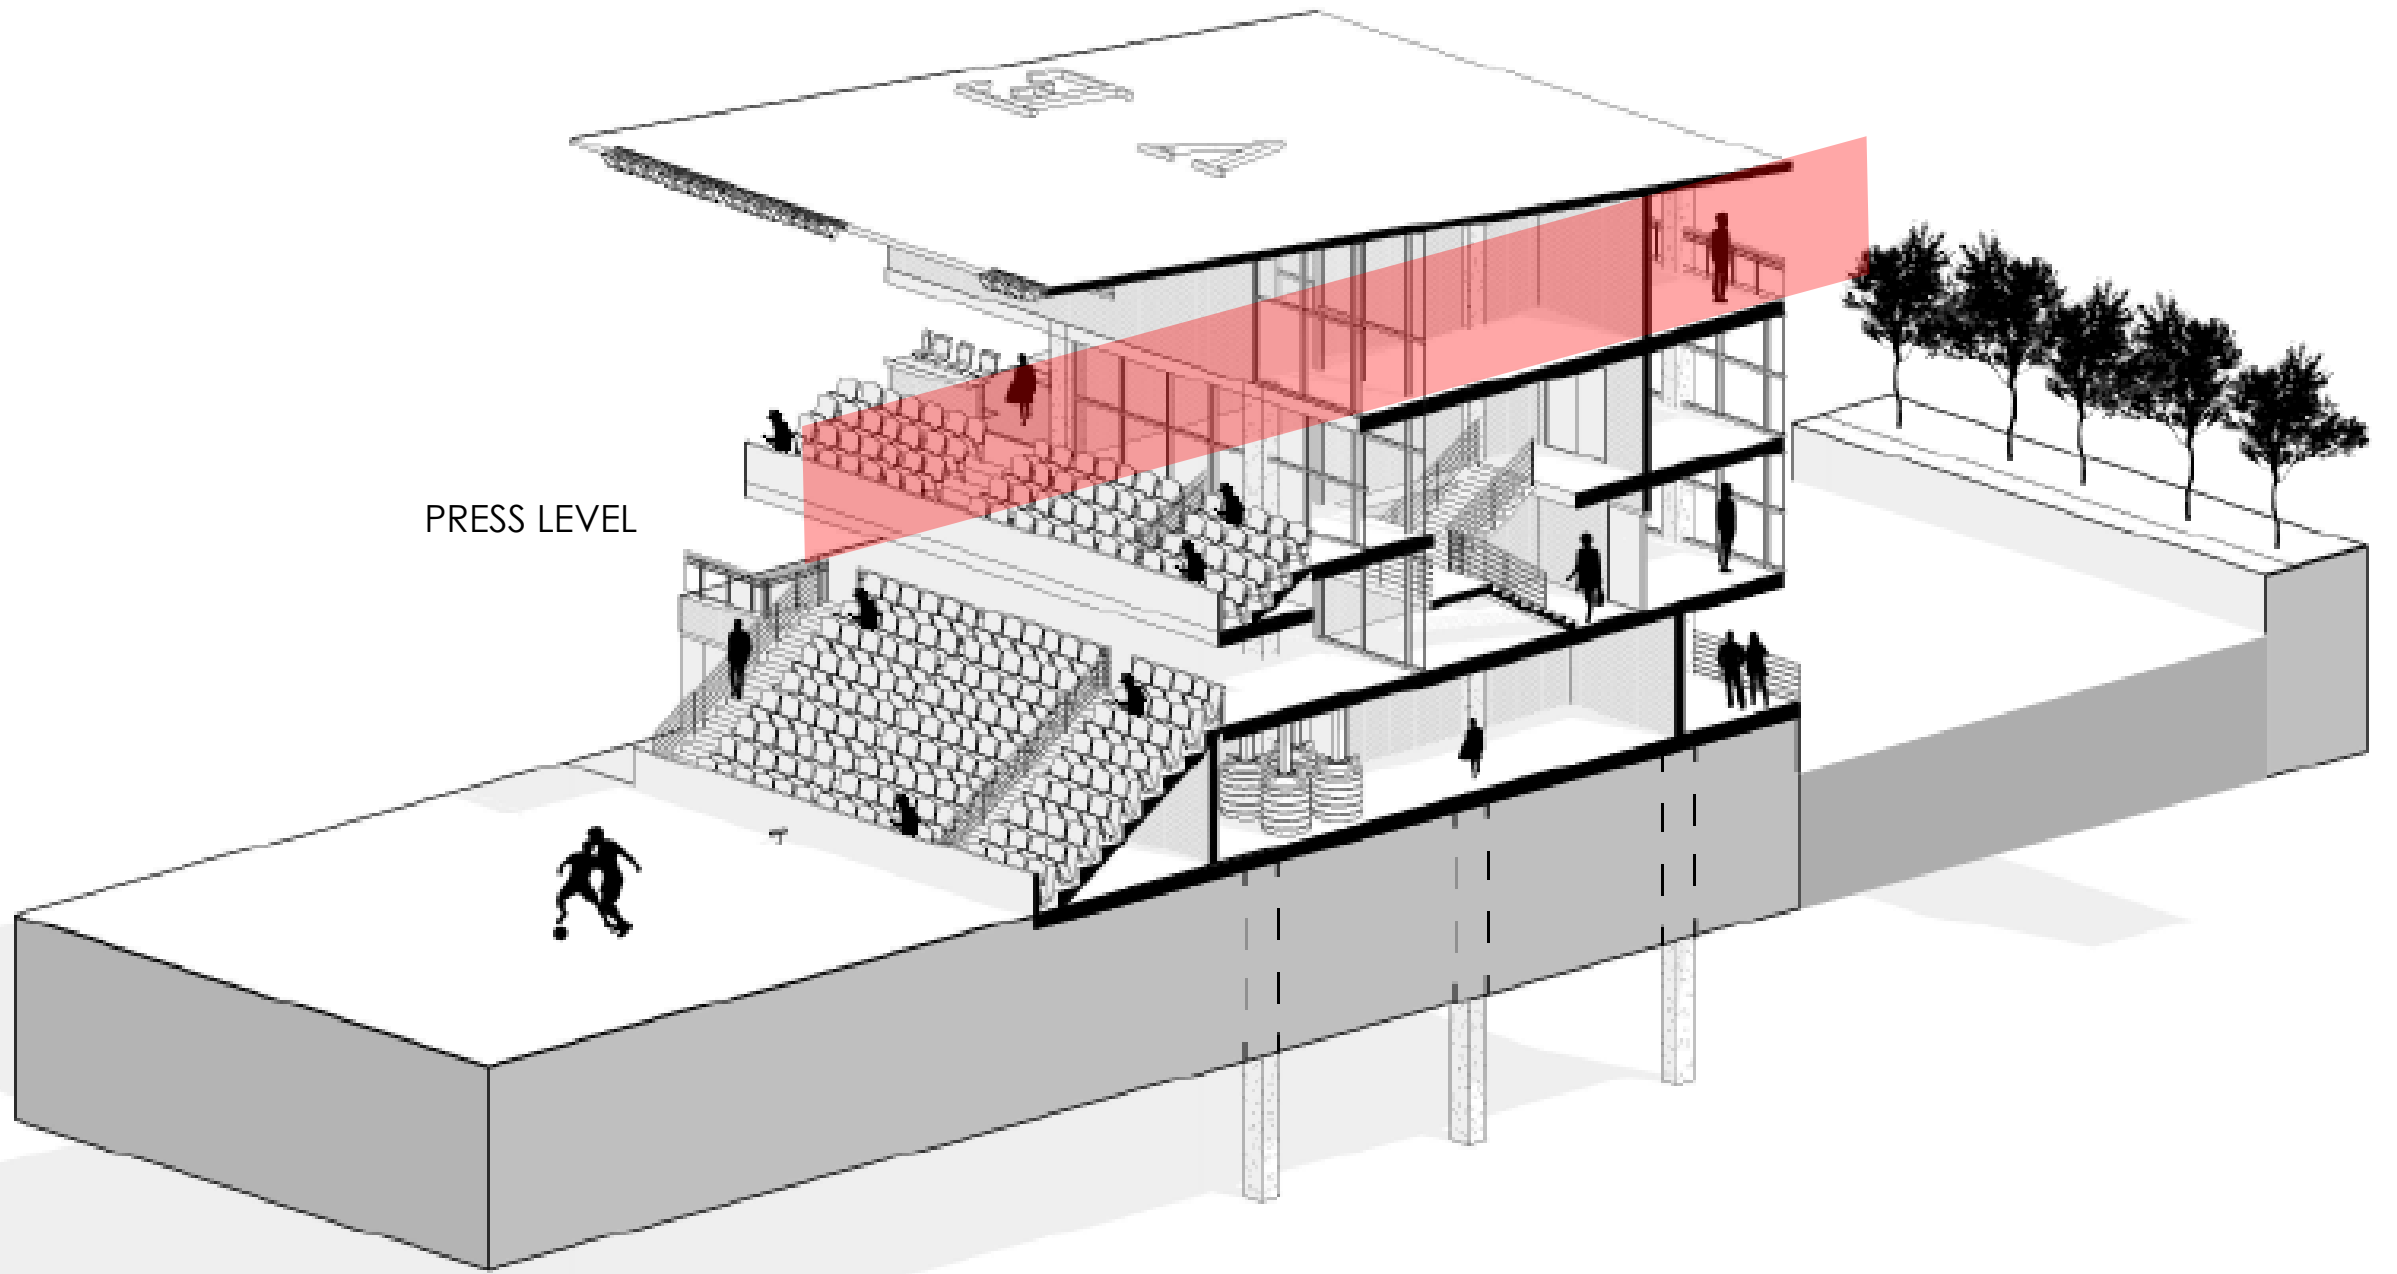

PRESS LEVEL

BOARDWALK

EXISTING CANAL

RESERVED FOR  
MECHANICAL

16" PRECAST HOLLOW  
CORE CONCRETE SLAB

RAINWATER  
COLLECTION CISTERNS

24" CONCRETE PIERS

PTFE ROOF