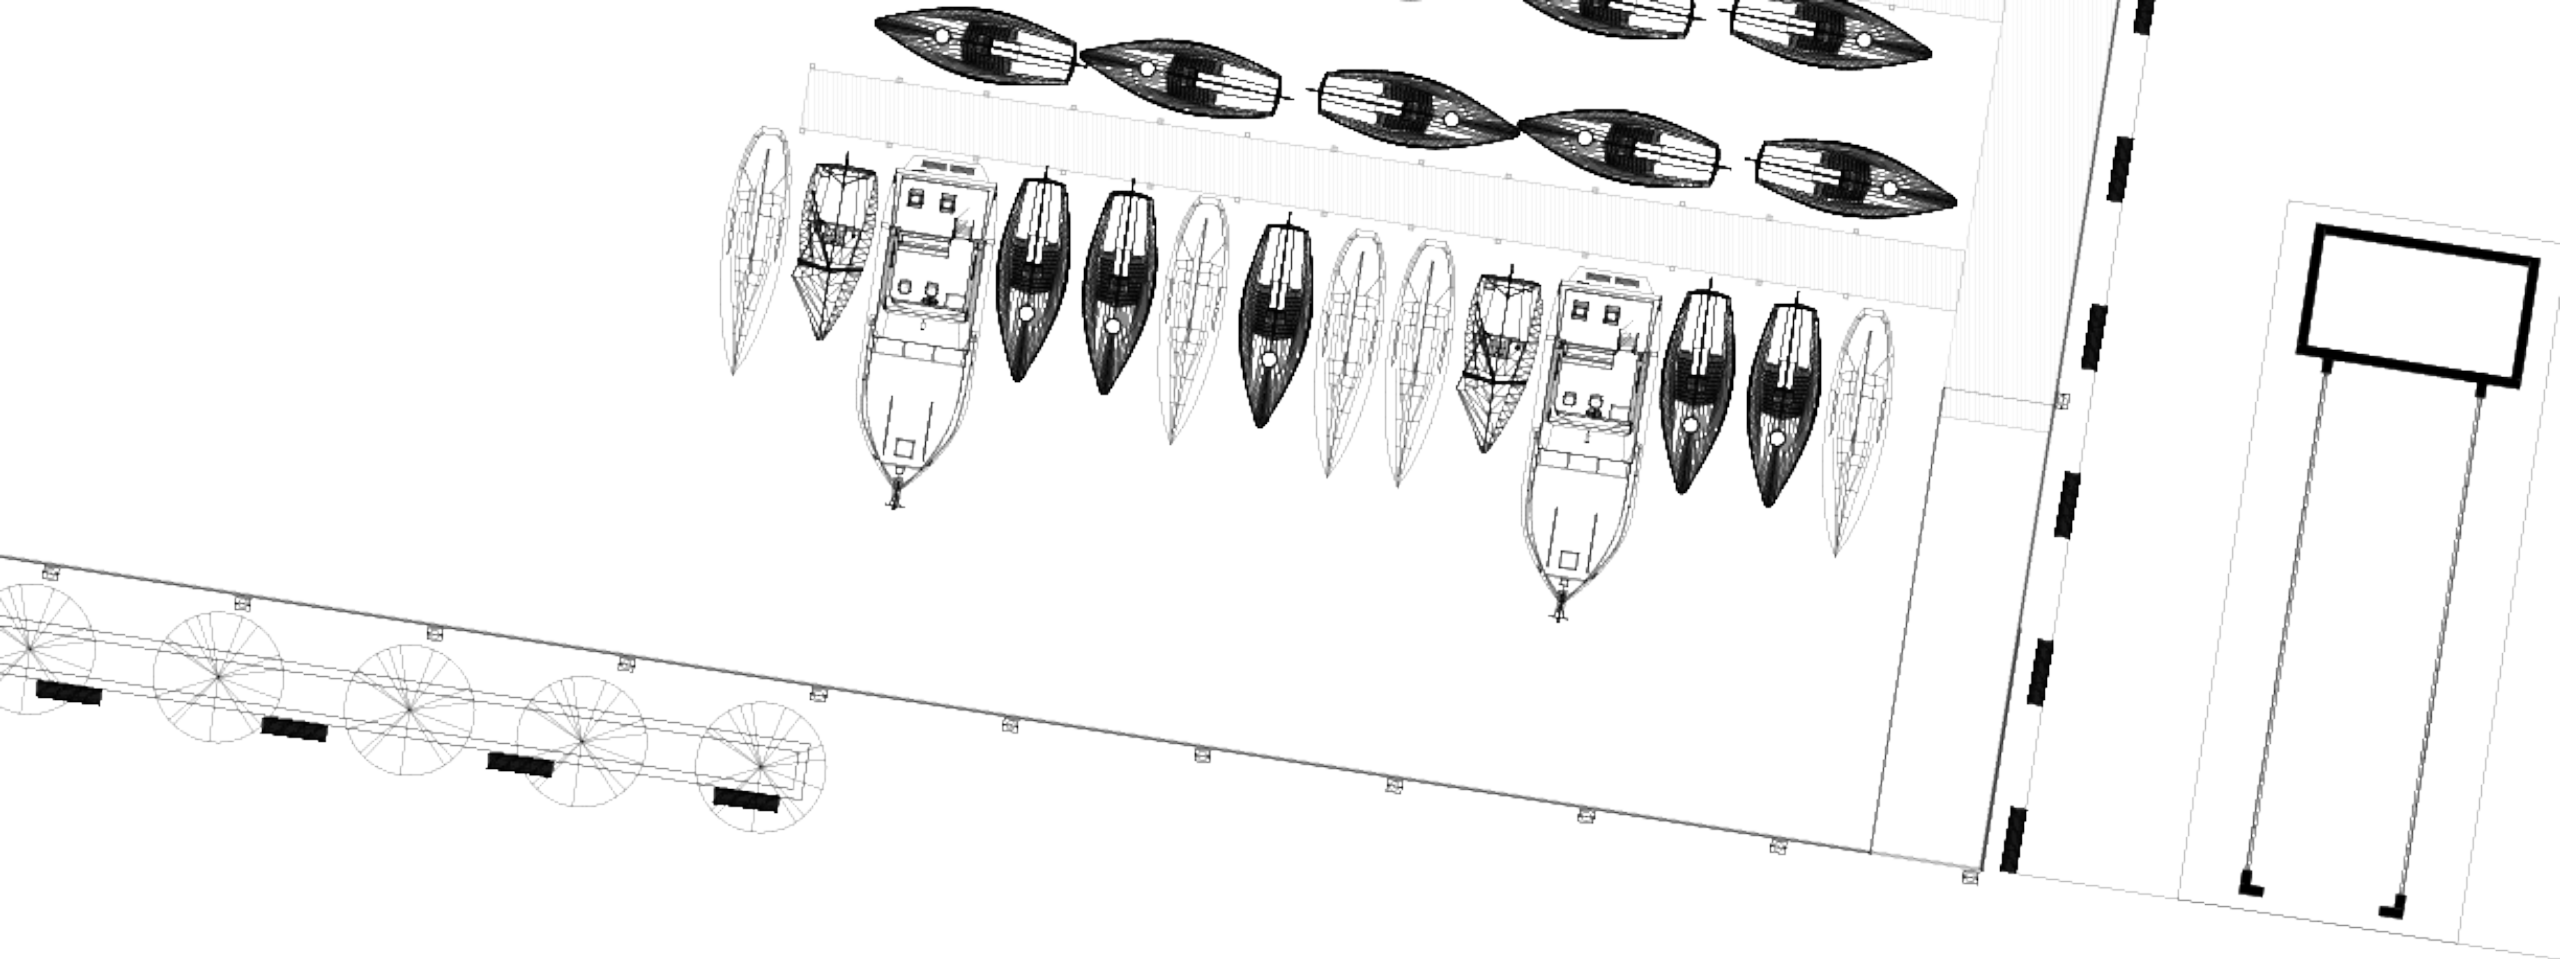

PLAYING SURFACE  
BELOW

SUITE SEATING

BAR SEATING

IN-SUITE KITCHENETTE

CIRCULATION

SUITE PLAN

SUITE 310

# WATERFRONT PLAN

WATERFRONT PLAN

TRANSPORTATION  
CENTER

ADDED VEGETATION

NORTH BOARDWALK

VENEZIA FC STORE

NORTHEAST ENTRANCE

SECURITY