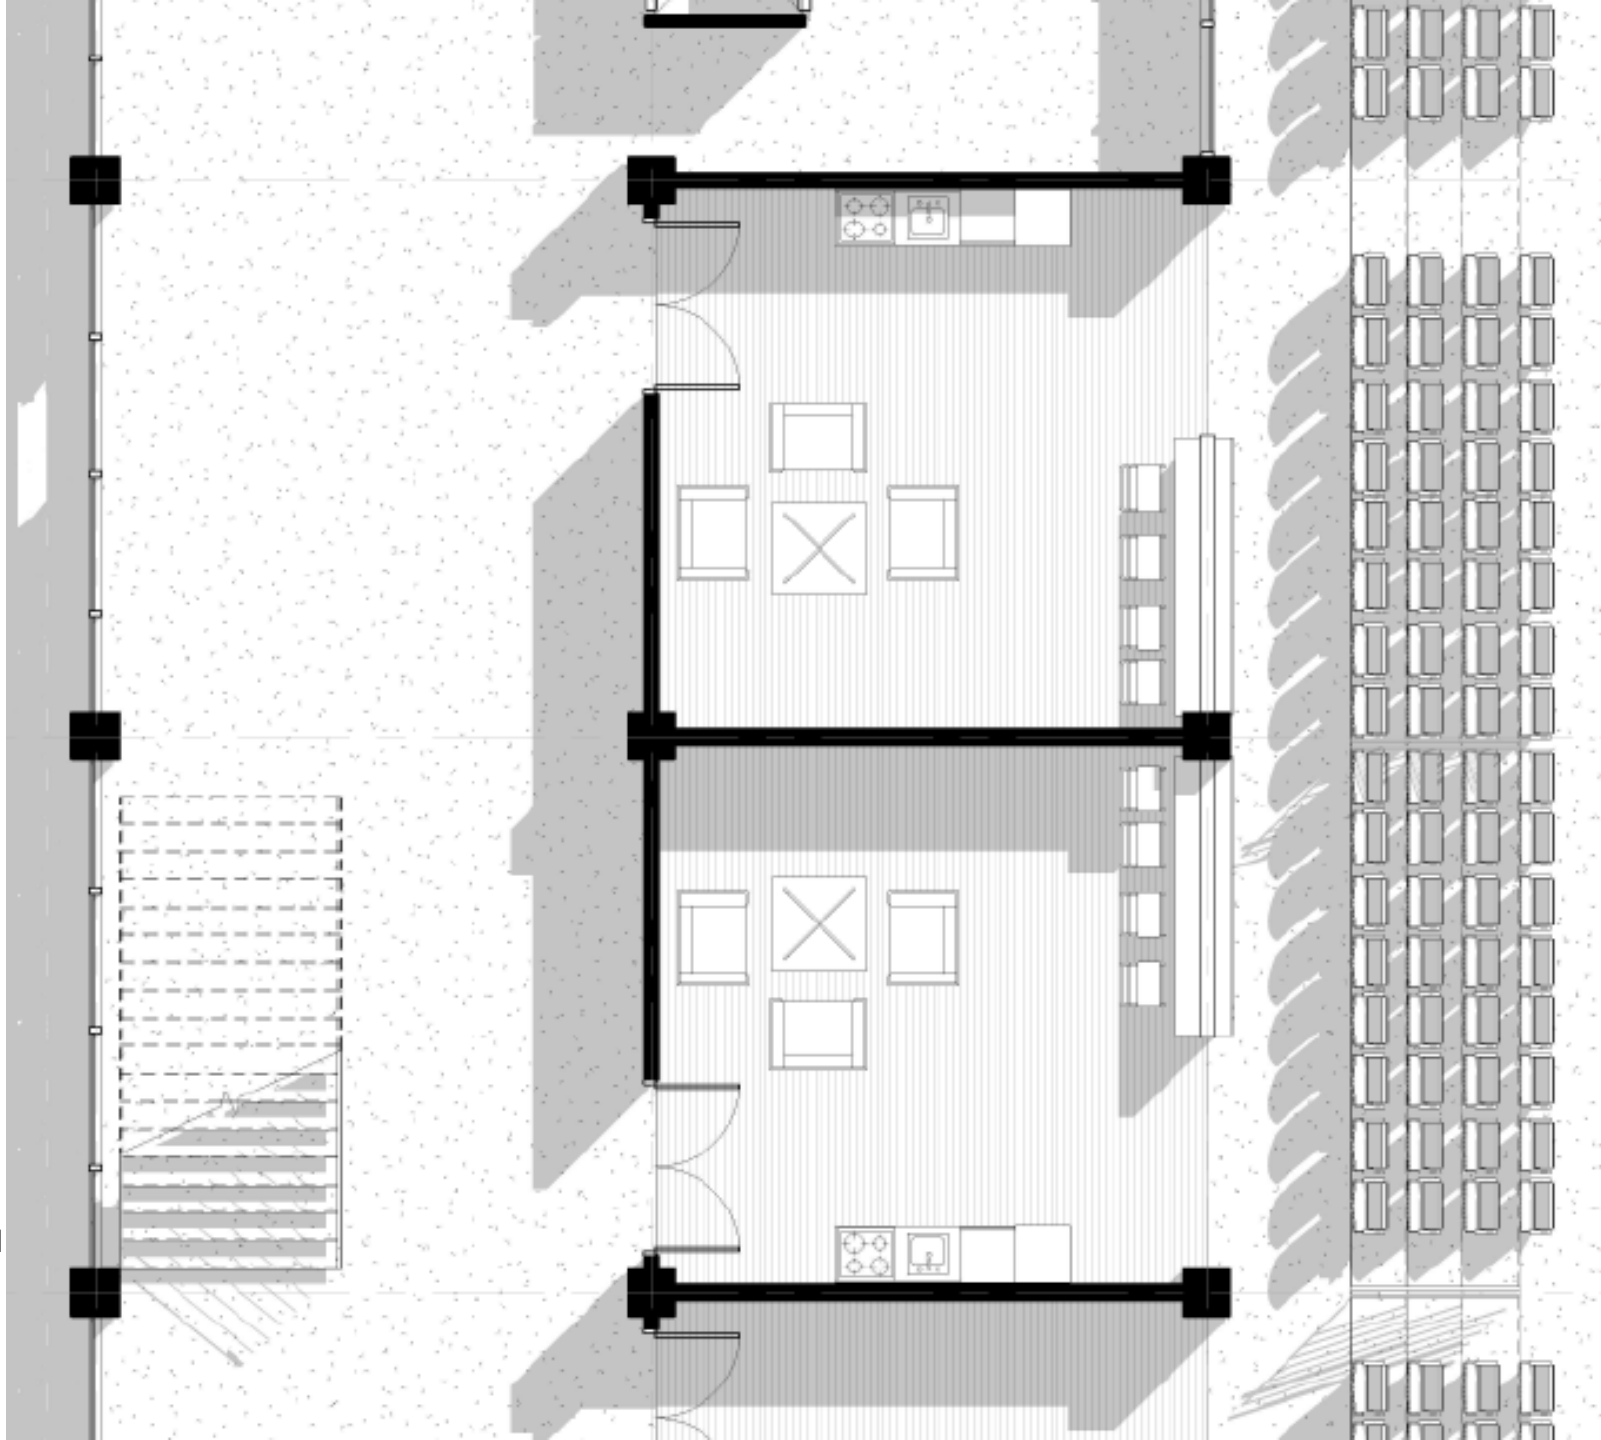

# LOCKER ROOM PLAN

VENEZIA FC

FORZA VENEZIA

VENEZIA FC

VENEZIA FC LOCKER ROOM

SUITE PLAN

0'

20'

PLAYING SURFACE  
BELOW

SUITE SEATING

BAR SEATING

IN-SUITE KITCHENETTE

CIRCULATION

SUITE PLAN

SUITE 310