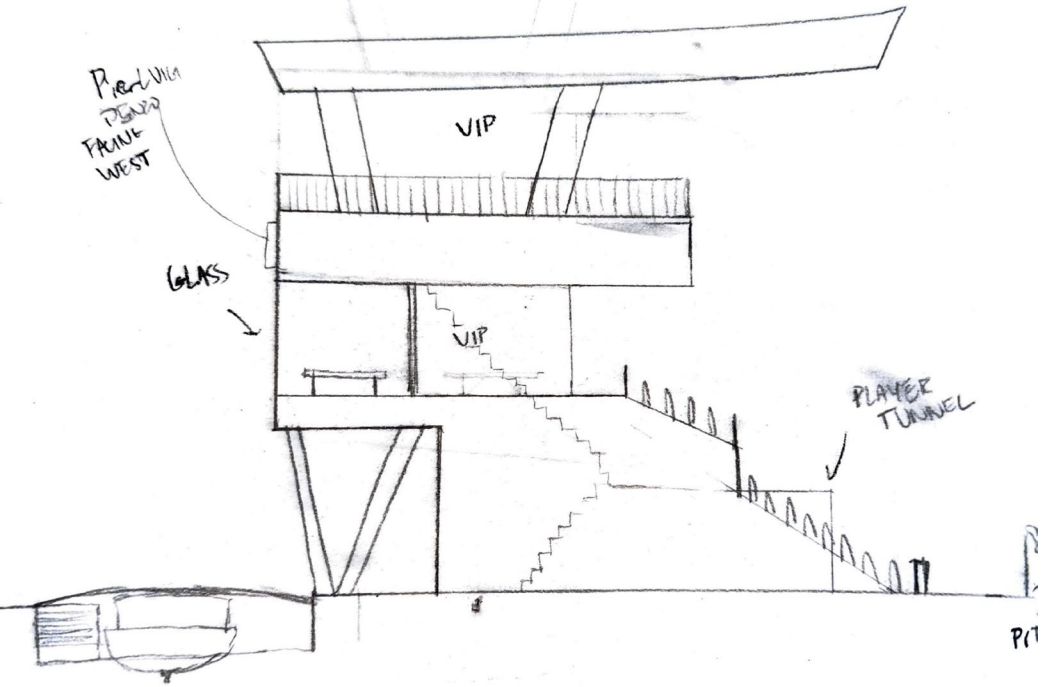

## USER ANALYSIS & PROGRAMMING

- MATCH-DAY PERSONNEL, PRESS, GENERAL POPULATION
- SECURITY
- EASE OF ACCESS
- AMENITY CONSIDERATION

PROCESS SKETCHES

NORTH ELEVATION

SITE

SOUTH STAND

SOUTH STAND SECTION

PROCESS SKETCHES

EAST STAND SECTION

C-VALUE DIAGRAM

MUSEUM ELEVATION

FAN ZONE LOUNGE

**VENEZIA FC**

CLIENT

PROBLEM

SITE