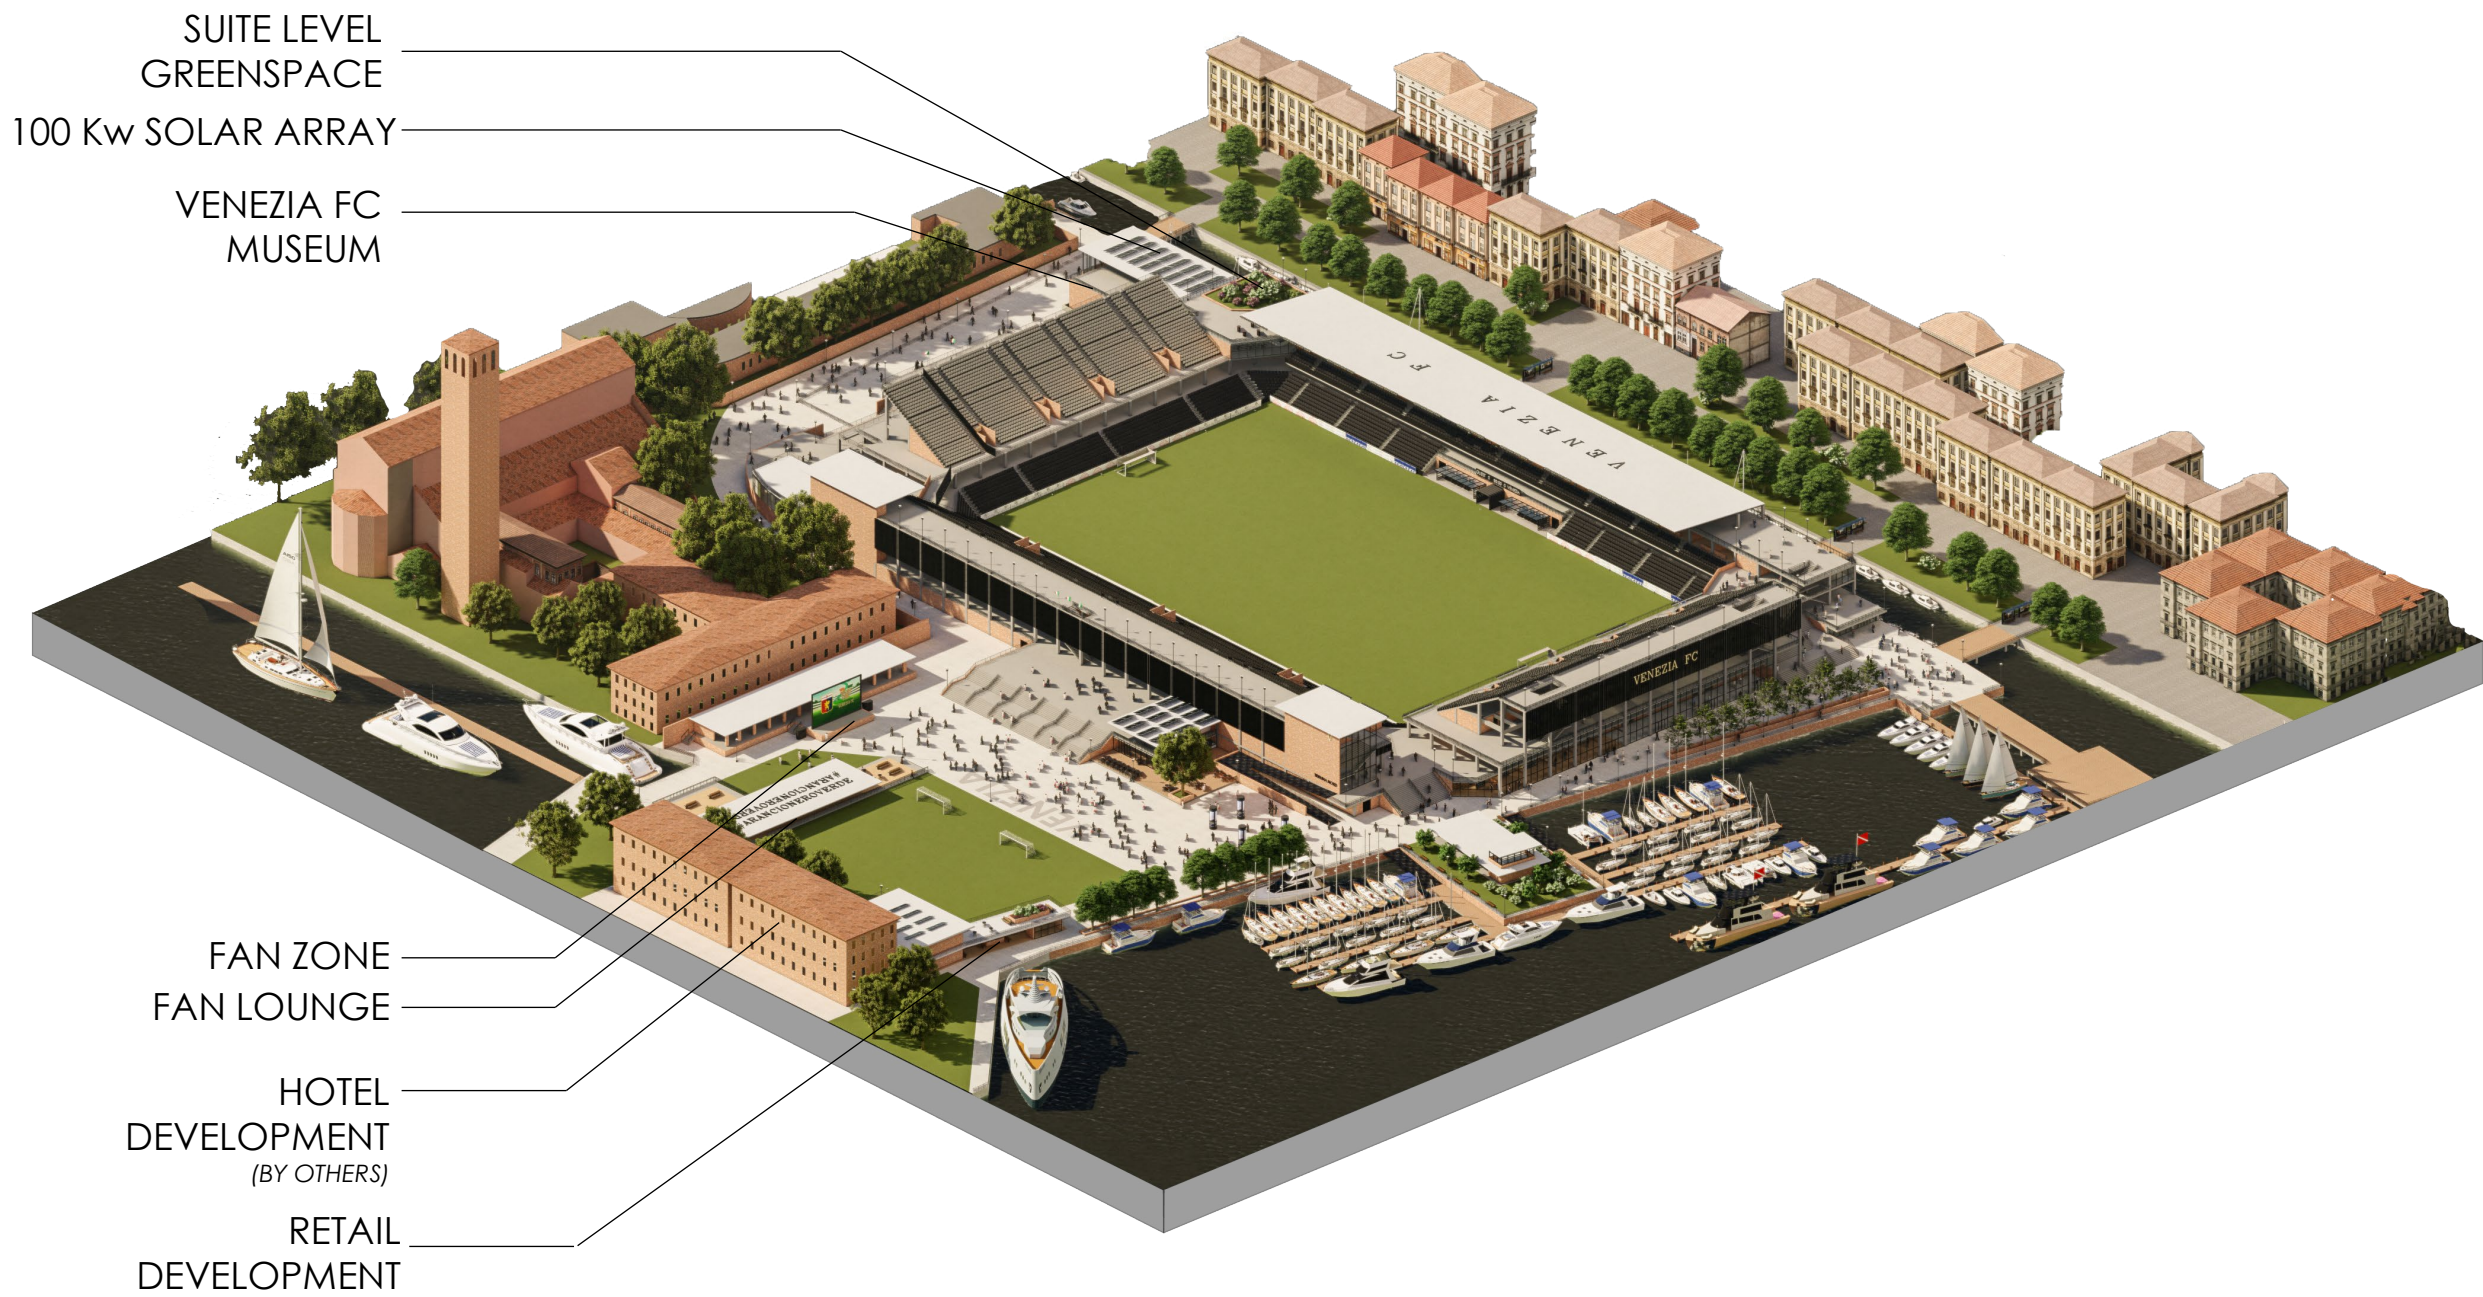

SUITE LEVEL
GREENSPACE

100 Kw SOLAR ARRAY

VENEZIA FC
MUSEUM

FAN ZONE
FAN LOUNGE

HOTEL
DEVELOPMENT
(BY OTHERS)

RETAIL
DEVELOPMENT