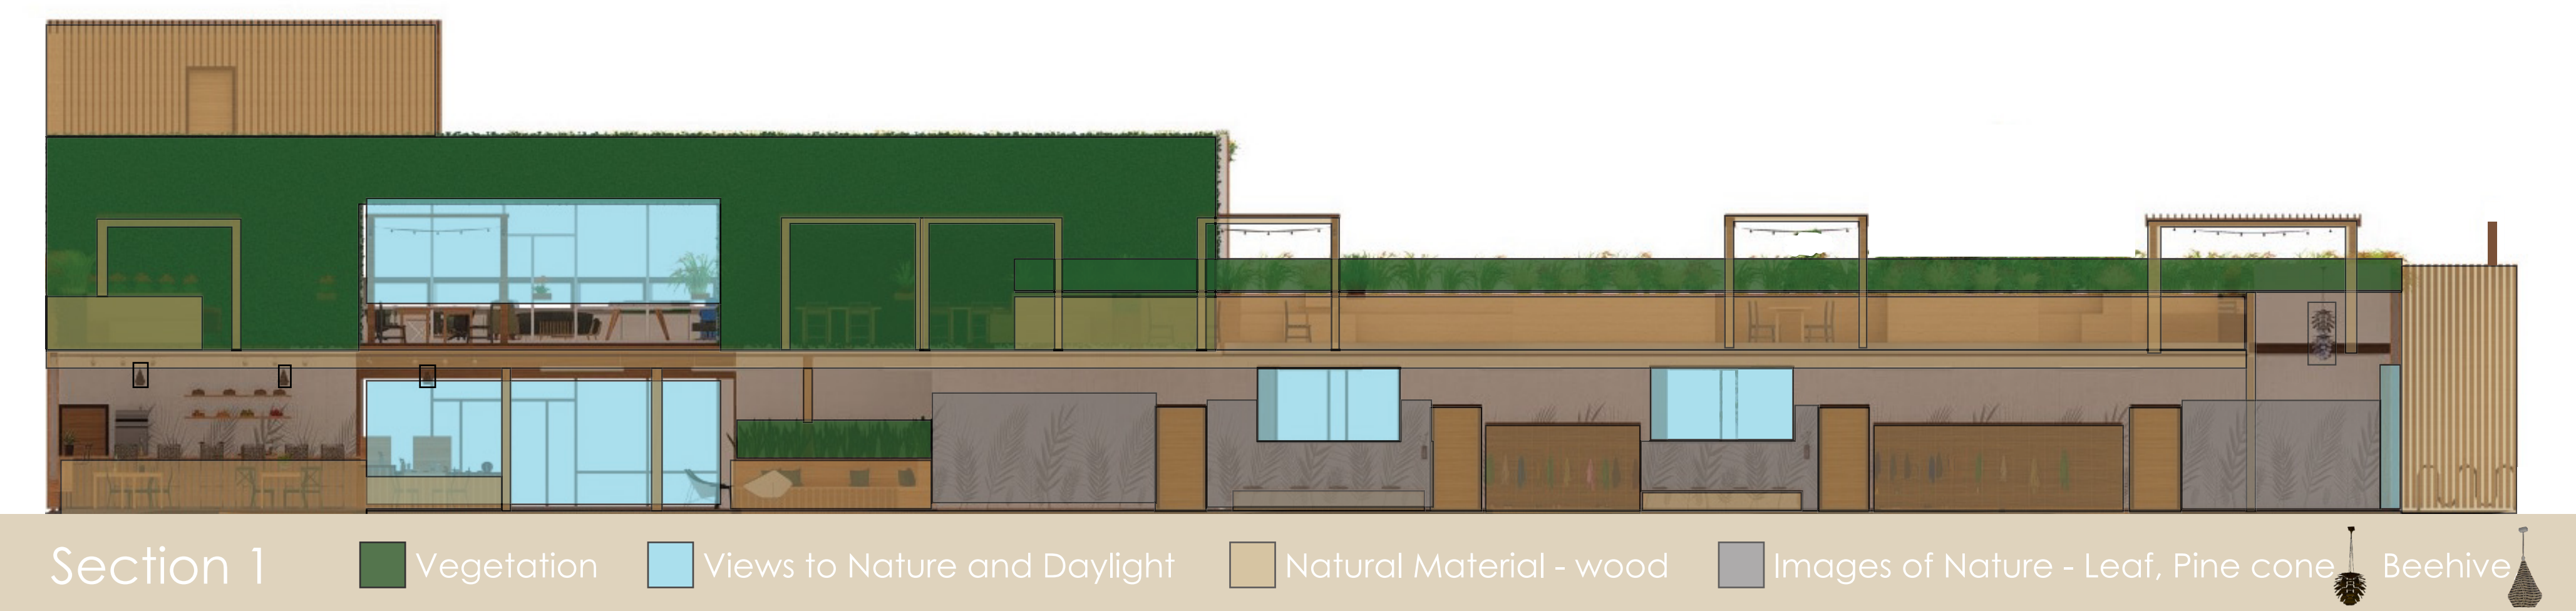

solar panels, green roof, a water collection system, permeable pavers, and natural ventilation, in order to further minimize the effects on the surrounding environment. Along with the areas shown below, the building includes an outdoor exercise area, roof butterfly flower garden, a vegetable garden, and a green house, to allow for year-round fruits and vegetables.

Juice Bar and Kitchen      

Level 1 Floor Plan

- A - Main Entrance C - Gym E - Restroom G - Storage I - Kitchen K - Outdoor Playground
- B - Admin Area D - Locker Room F - Childcare Room H - Juice Bar J - Indoor Playground L - Multi-purpose Room
- M - Study Area

Level 2 Floor Plan

- E - Restroom N - Teen Hangout Area P - Art Room R - Rooftop Patio T - Fitness Room
- G - Storage O - Computer Lab Q - Music Room S - Fitness Area U - Walking Track

Main Entrance 5

Gym and Walking Track 6

Rooftop Patio 7

Teen Hangout Area 8

Section 1 Vegetation Views to Nature and Daylight Natural Material - wood Images of Nature - Leaf, Pine cone Beehive

Section 2 Vegetation Views to Nature and Daylight Natural Material - wood Images of Nature - Leaf, Pine cone Beehive