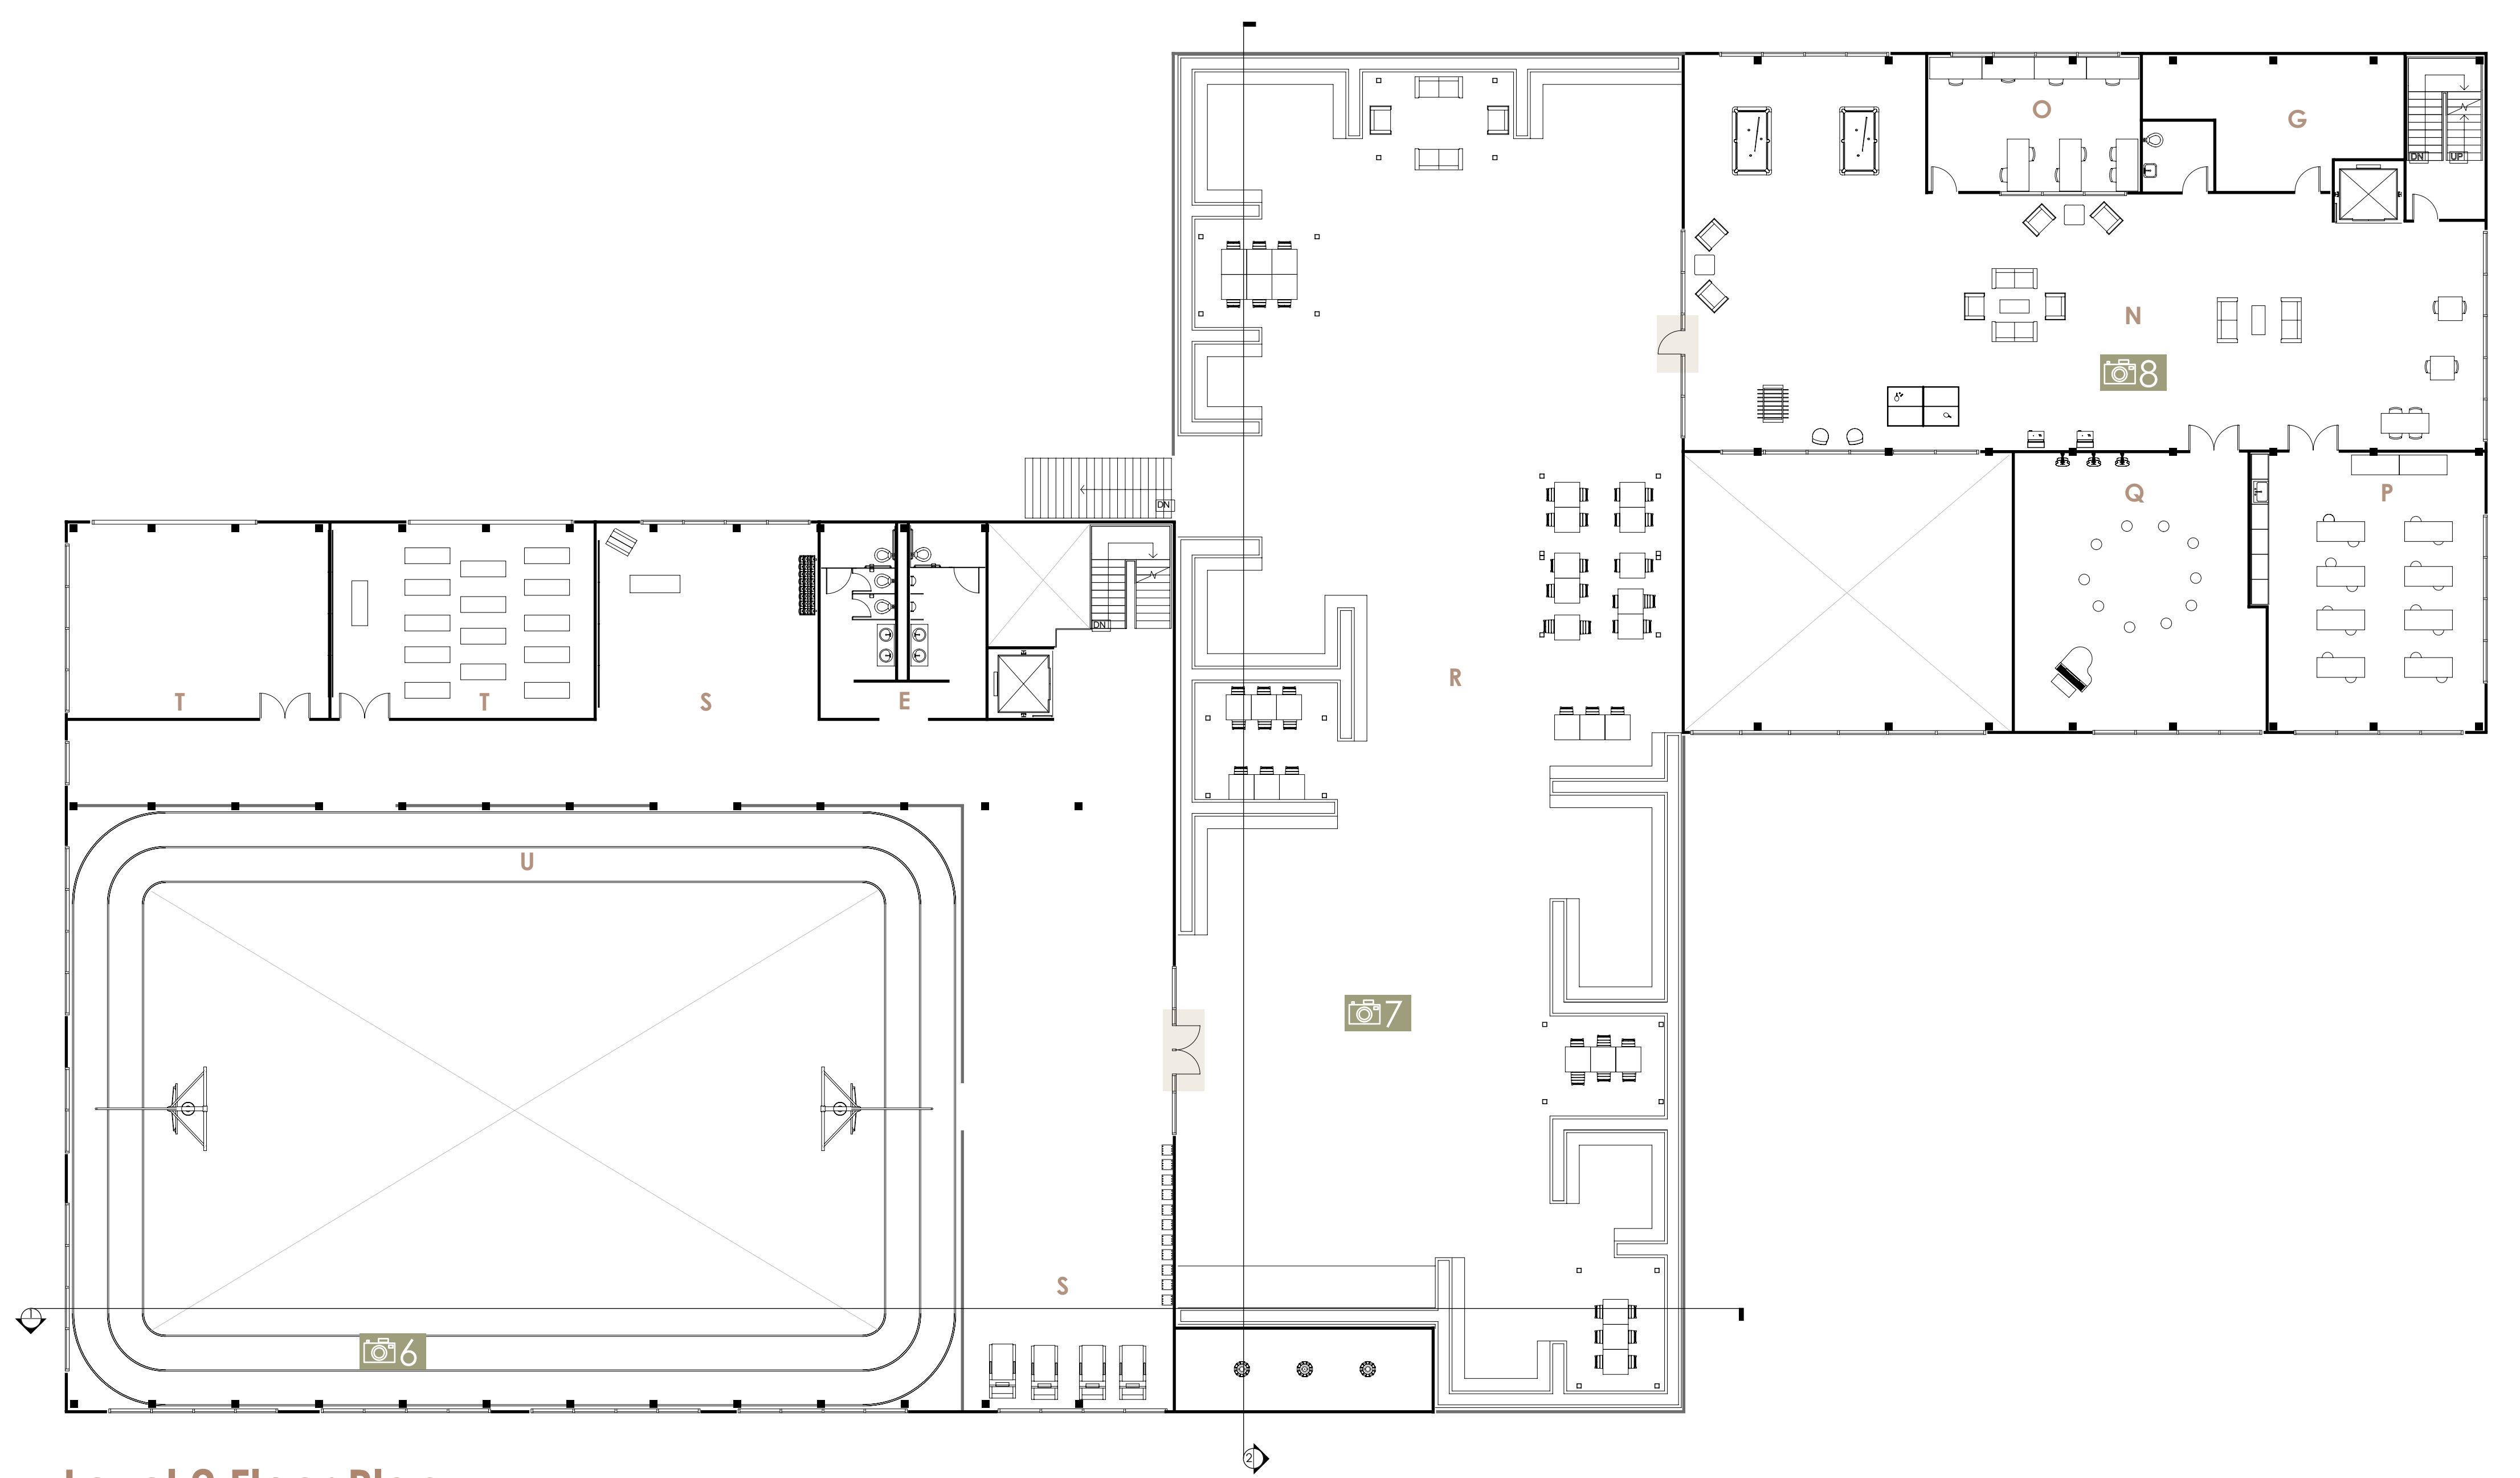

Juice Bar and Kitchen      

Level 1 Floor Plan

- A - Main Entrance C - Gym E - Restroom G - Storage I - Kitchen K - Outdoor Playground
- B - Admin Area D - Locker Room F - Childcare Room H - Juice Bar J - Indoor Playground L - Multi-purpose Room
- M - Study Area

Level 2 Floor Plan

- E - Restroom N - Teen Hangout Area P - Art Room R - Rooftop Patio T - Fitness Room
- G - Storage O - Computer Lab Q - Music Room S - Fitness Area U - Walking Track

Main Entrance 5

Gym and Walking Track 6