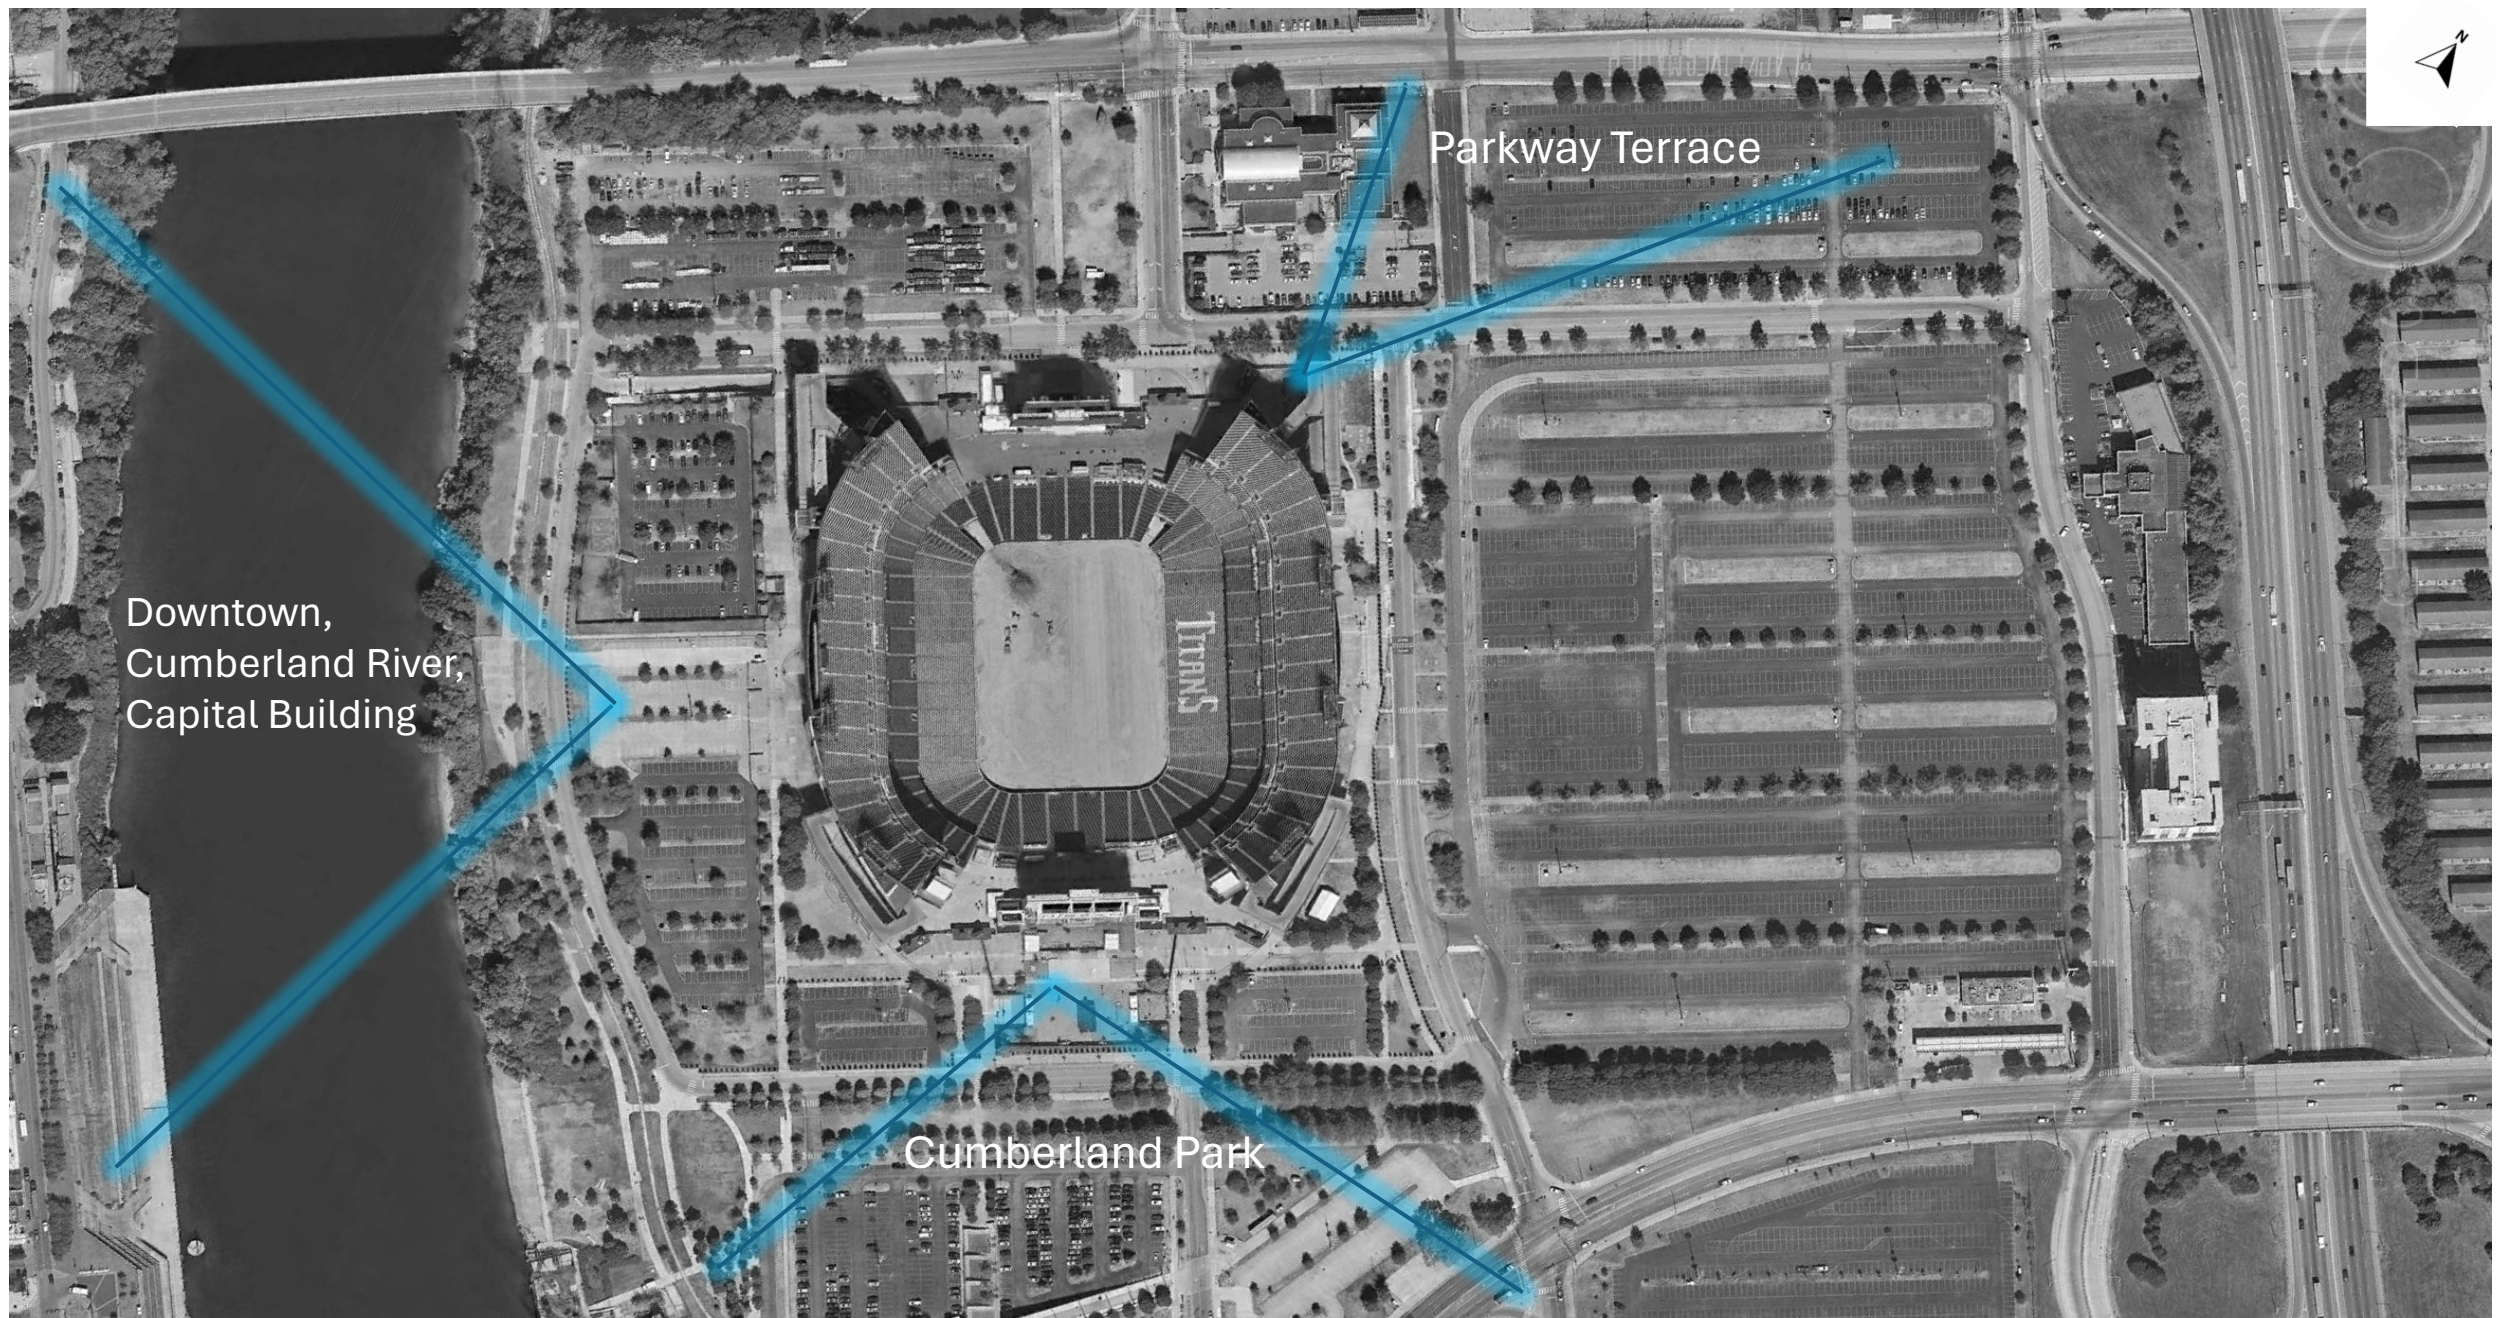

Site Location

- 1 - Site Development Area
- 2 - Juvenile Court
- 3 - Existing Parking
- 4 - Shelby Ave
- 5 - Highway 24
- 6 - Cumberland River
- 7 - Woodland St

# Site Overview

Future Development

Site Analysis – Views From Site

- 1 – Football/Main Event Space
- 2 – North Gate
- 3 – East Gate (Main)
- 4 – South Gate
- 5 – West Gate (Private)
- 6 - Gathering Spaces