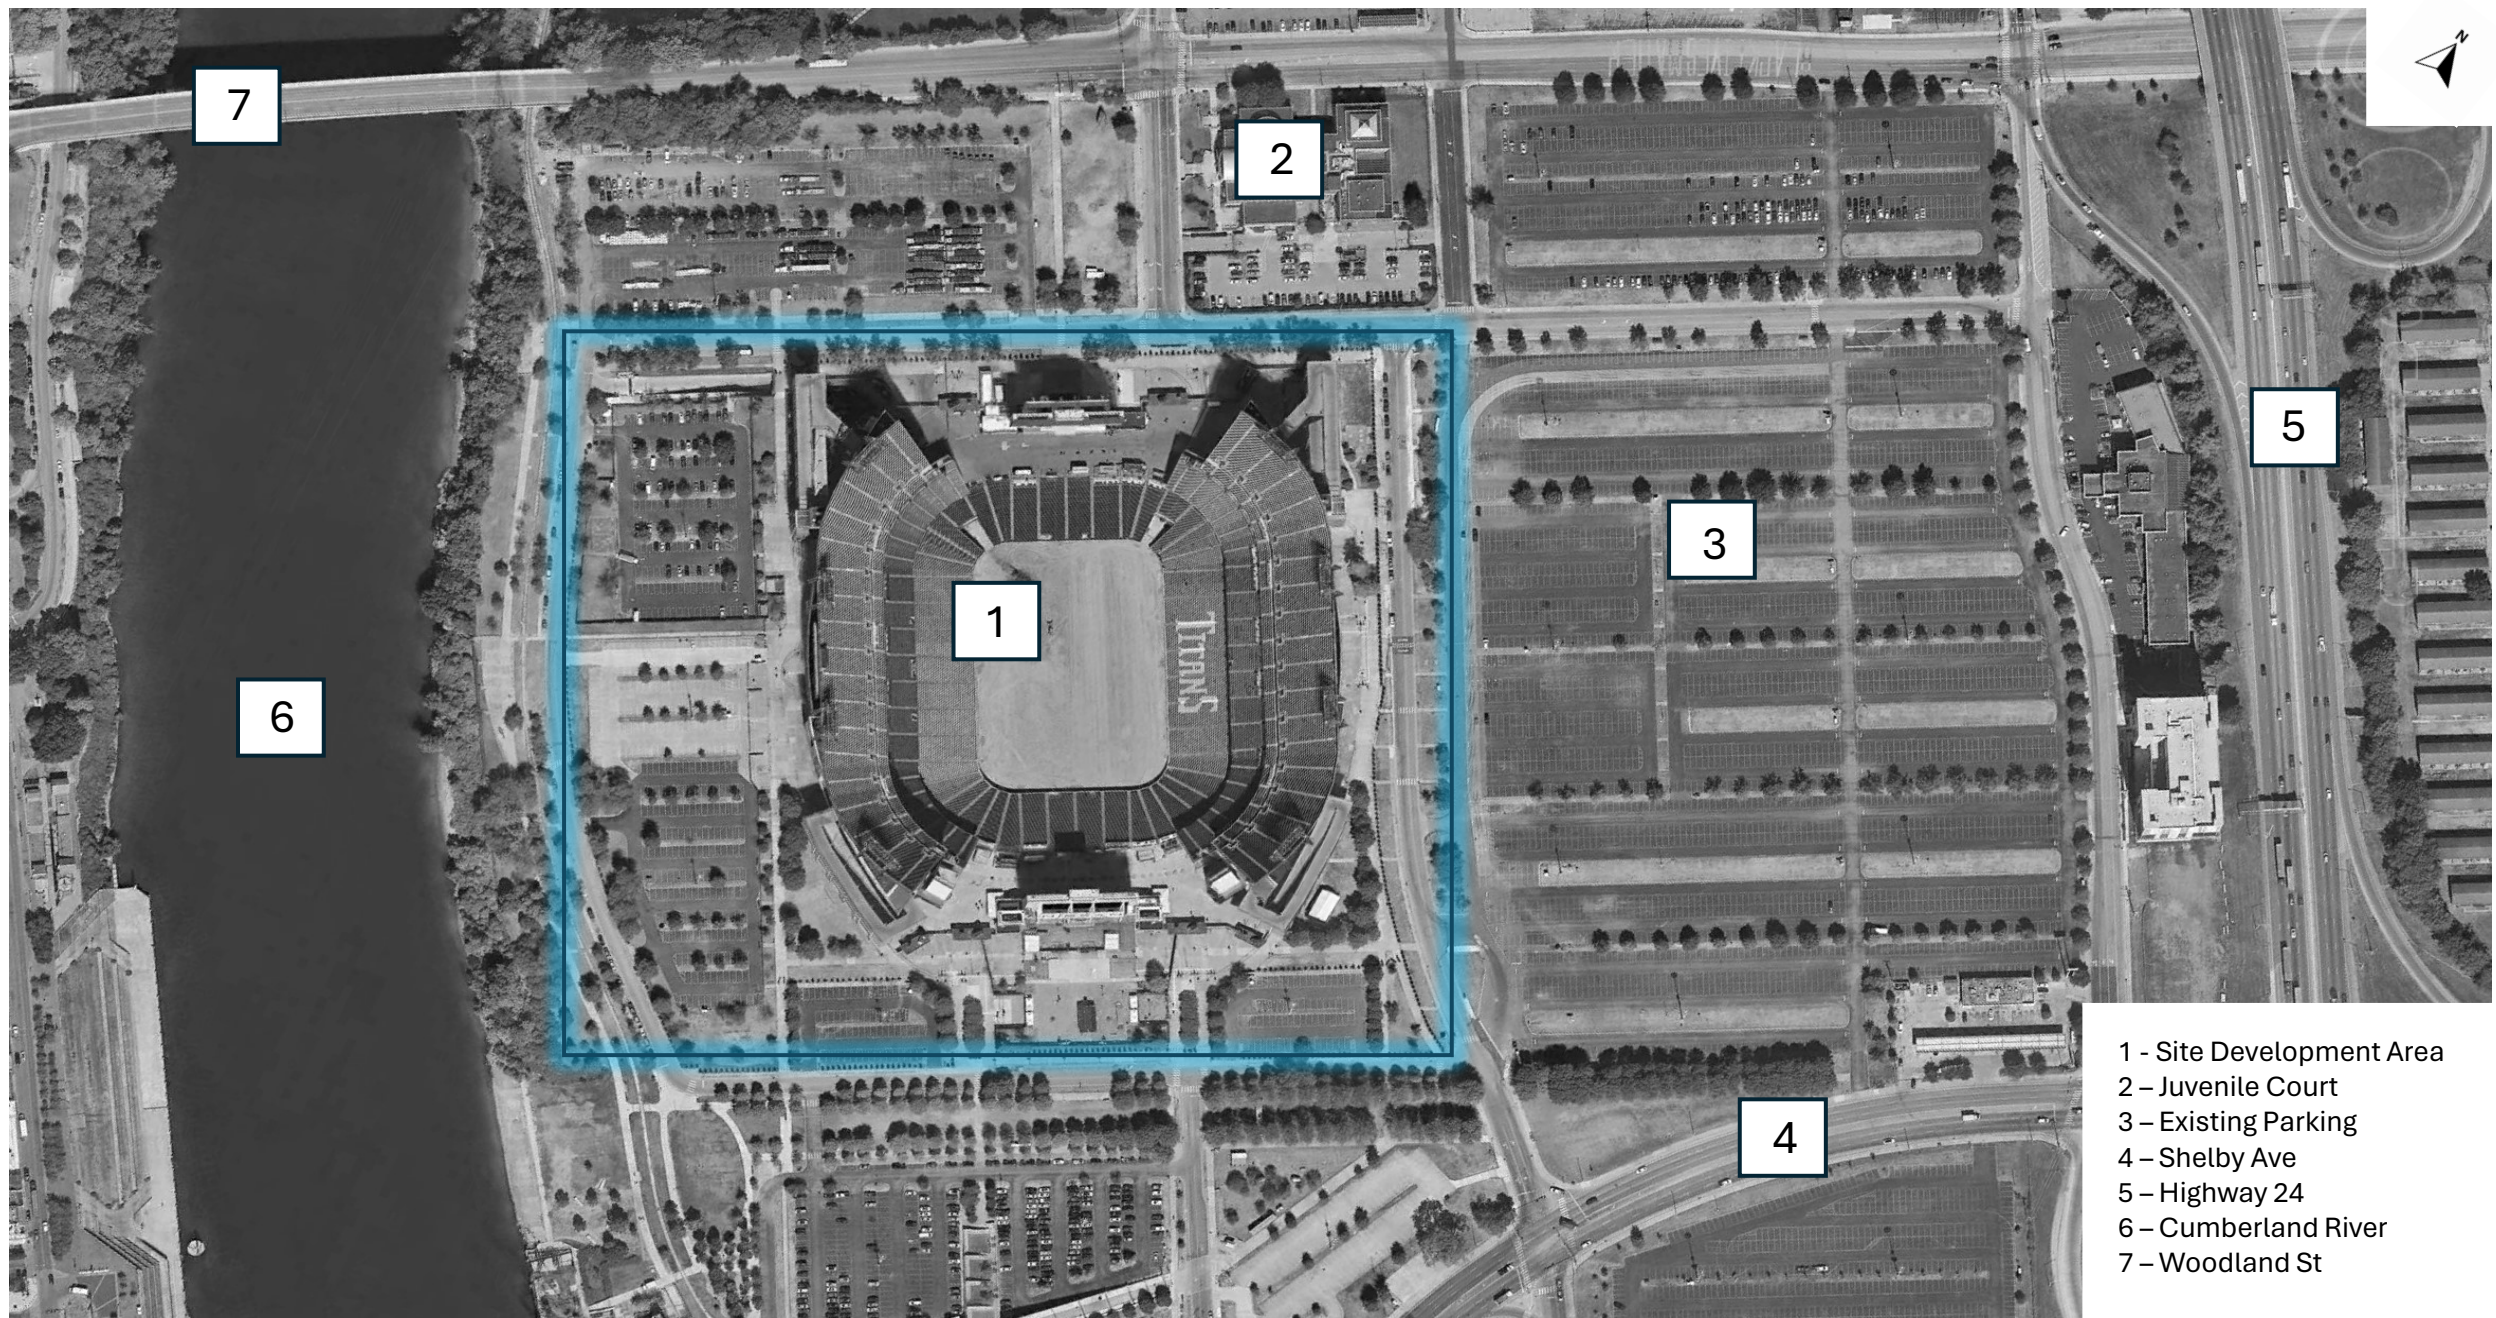

Site Location

- 1 - Site Development Area
- 2 - Juvenile Court
- 3 - Existing Parking
- 4 - Shelby Ave
- 5 - Highway 24
- 6 - Cumberland River
- 7 - Woodland St

# Site Overview

Future Development

Site Analysis – Views From Site

- 1 – Football/Main Event Space
- 2 – North Gate
- 3 – East Gate (Main)
- 4 – South Gate
- 5 – West Gate (Private)
- 6 - Gathering Spaces