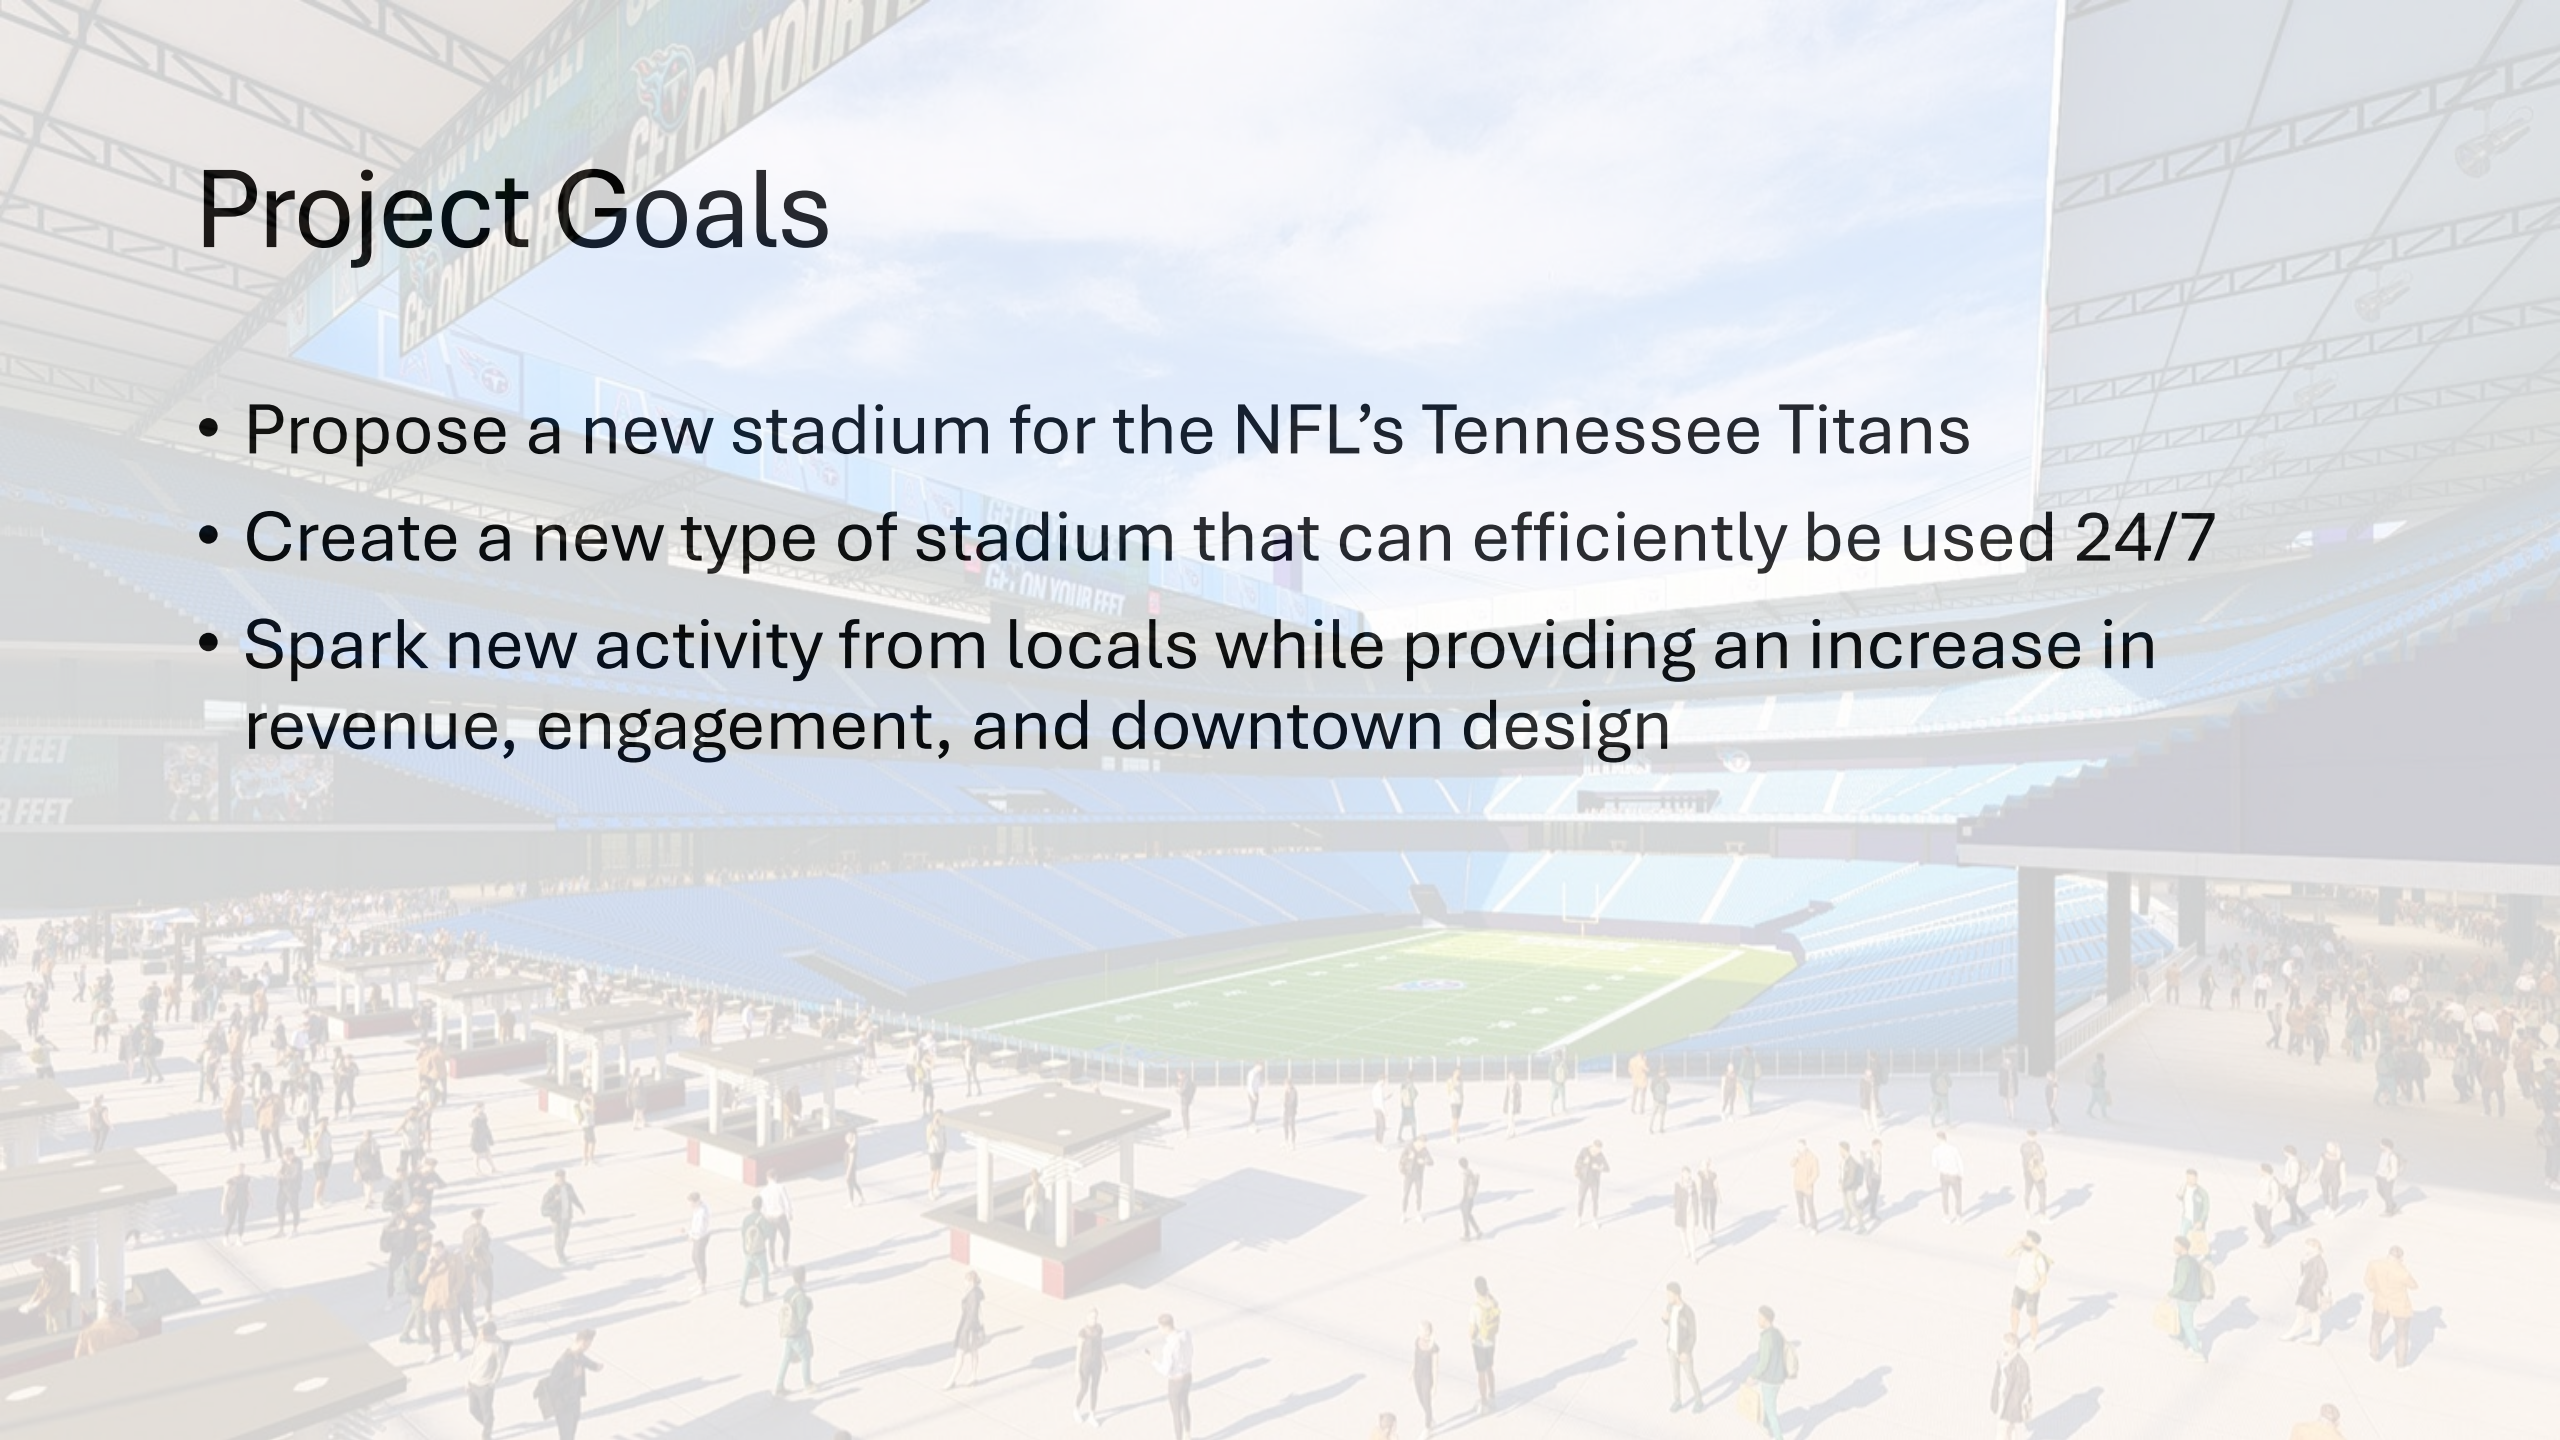

# Project Goals

- Propose a new stadium for the NFL's Tennessee Titans
- Create a new type of stadium that can efficiently be used 24/7
- Spark new activity from locals while providing an increase in revenue, engagement, and downtown design