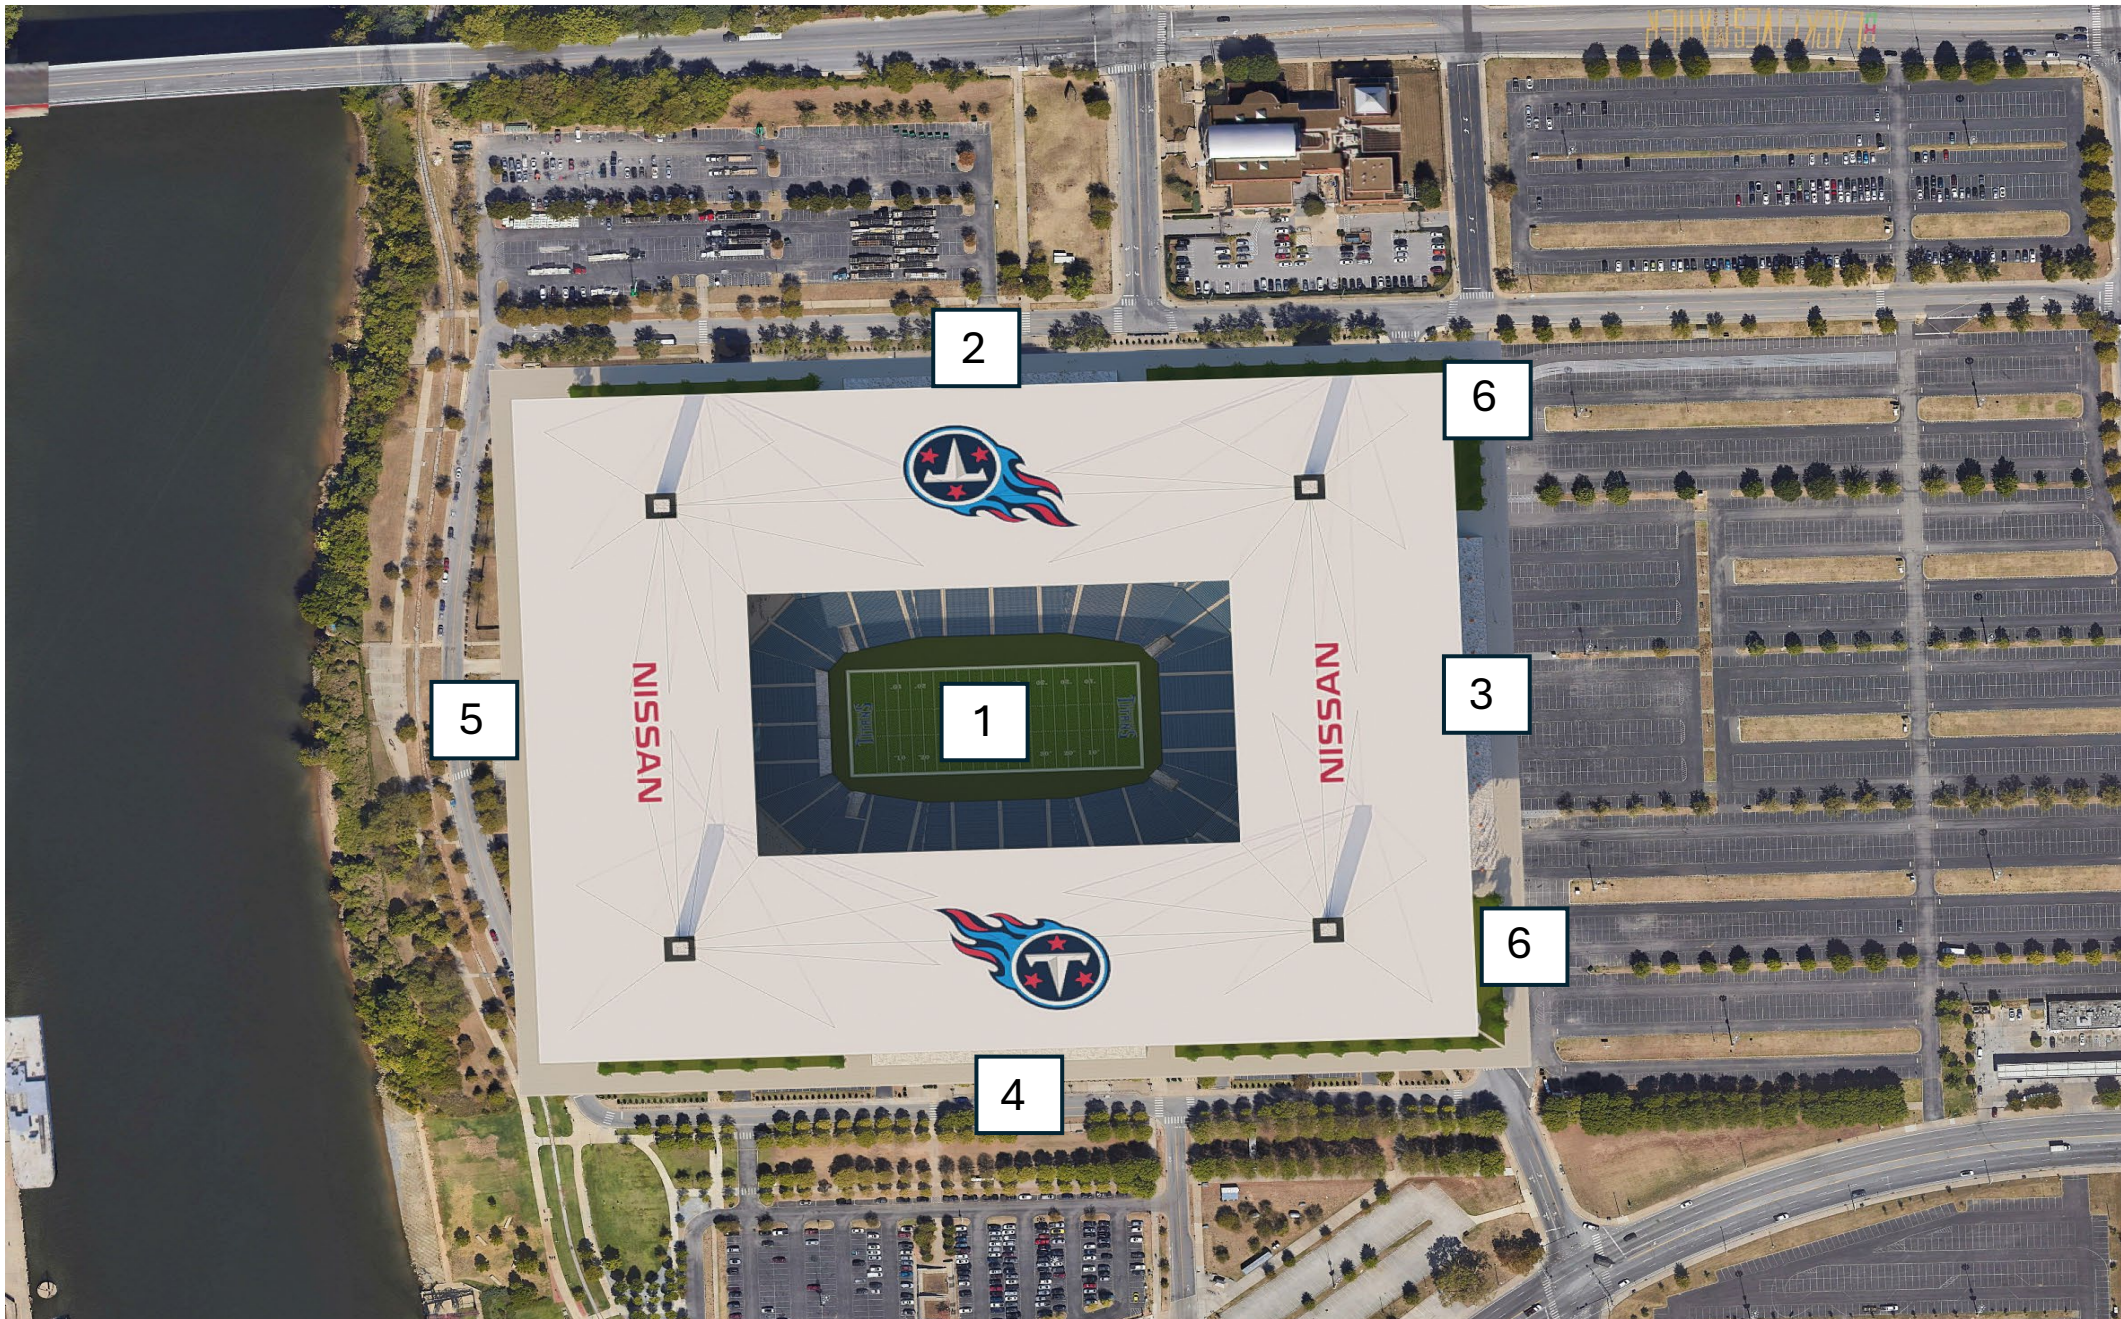

Site Location

- 1 - Site Development Area
- 2 - Juvenile Court
- 3 - Existing Parking
- 4 - Shelby Ave
- 5 - Highway 24
- 6 - Cumberland River
- 7 - Woodland St

# Site Overview

Future Development

Site Analysis – Views From Site

- 1 – Football/Main Event Space
- 2 – North Gate
- 3 – East Gate (Main)
- 4 – South Gate
- 5 – West Gate (Private)
- 6 - Gathering Spaces