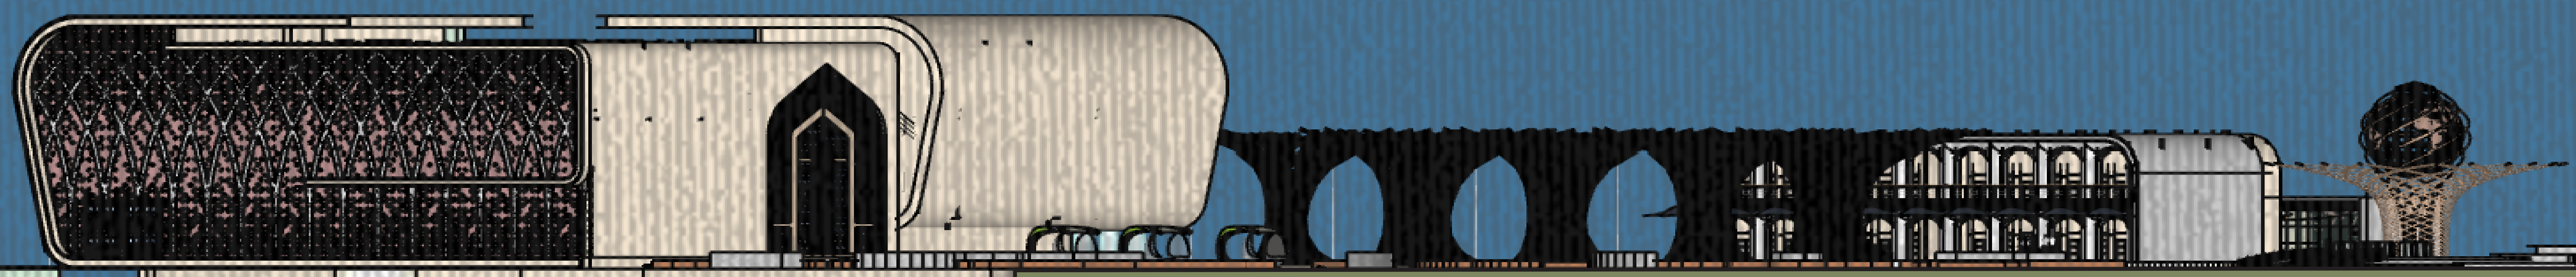

Elevation Overview