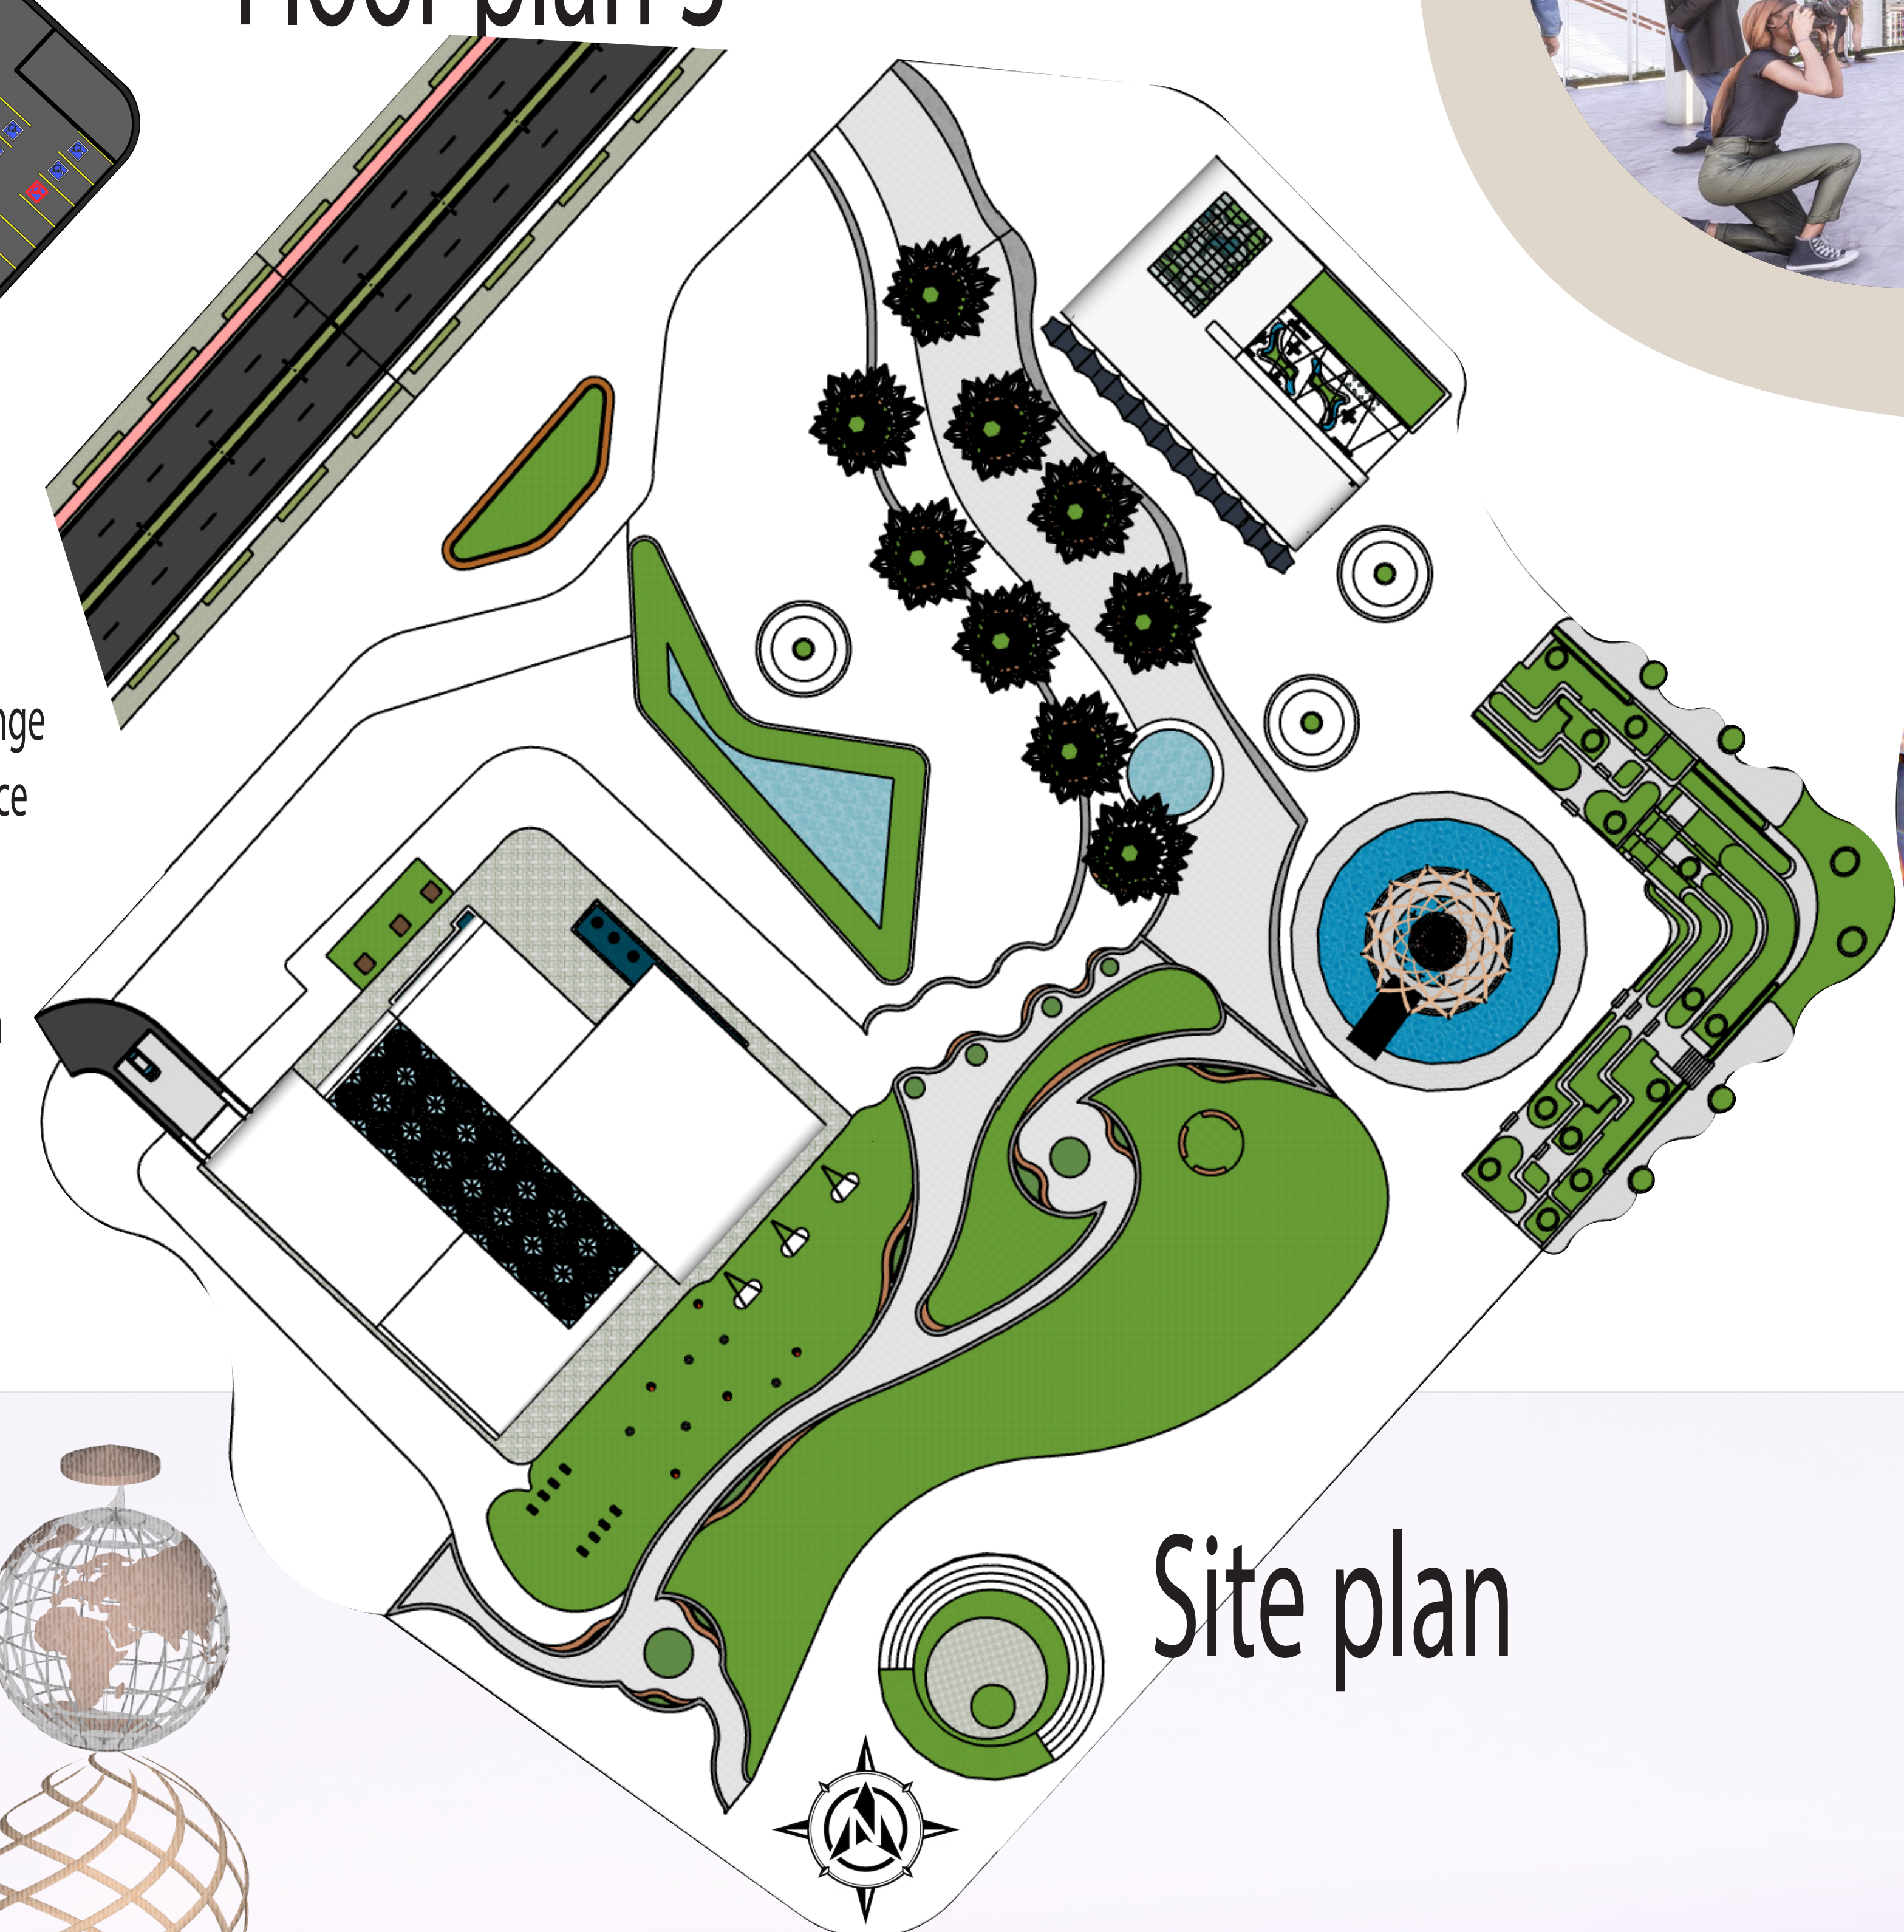

Souk: Court yard

Diversity Garden

Cultural spaces Lobby

Souk

Entry

Souk

- Key:
- 1: Lobby
 - 2: Souvenir shop
 - 3: Collaborative spaces
 - 4: Cofe Shop
 - 5: Educational space
 - 6: Pottery
 - 7: Pottery display
 - 8: Library & research center

- Key:
- 1: Shops
 - 2: Currency Exchange
 - 3: Educational space
 - 4: Courtyard
 - 5: Green Roof
 - 6: Diversity garden

- Key:
- 1: Exhibiton hall
 - 2: Yemeni Cultural hall
 - 3: Movie
 - 4: Collaborative spaces

Floor plan 2

Floor plan 3

- Key:
- 1: Lobby
 - 2: Souvenir shop
 - 3: Collaborative spaces
 - 4: Educational space 1
 - 5: Educational space 1
 - 6: Pottery
 - 7: Pottery display
 - 8: Library & research center

- Key:
- 1: Shops
 - 2: Currency Exchange
 - 3: Educational space
 - 4: Courtyard
 - 5: Restaurant
 - 6: Diversity garden

Floor plan 1

Underground Parking

Site plan

Cultural Spaces

Iconic Structure

Elevation Overview