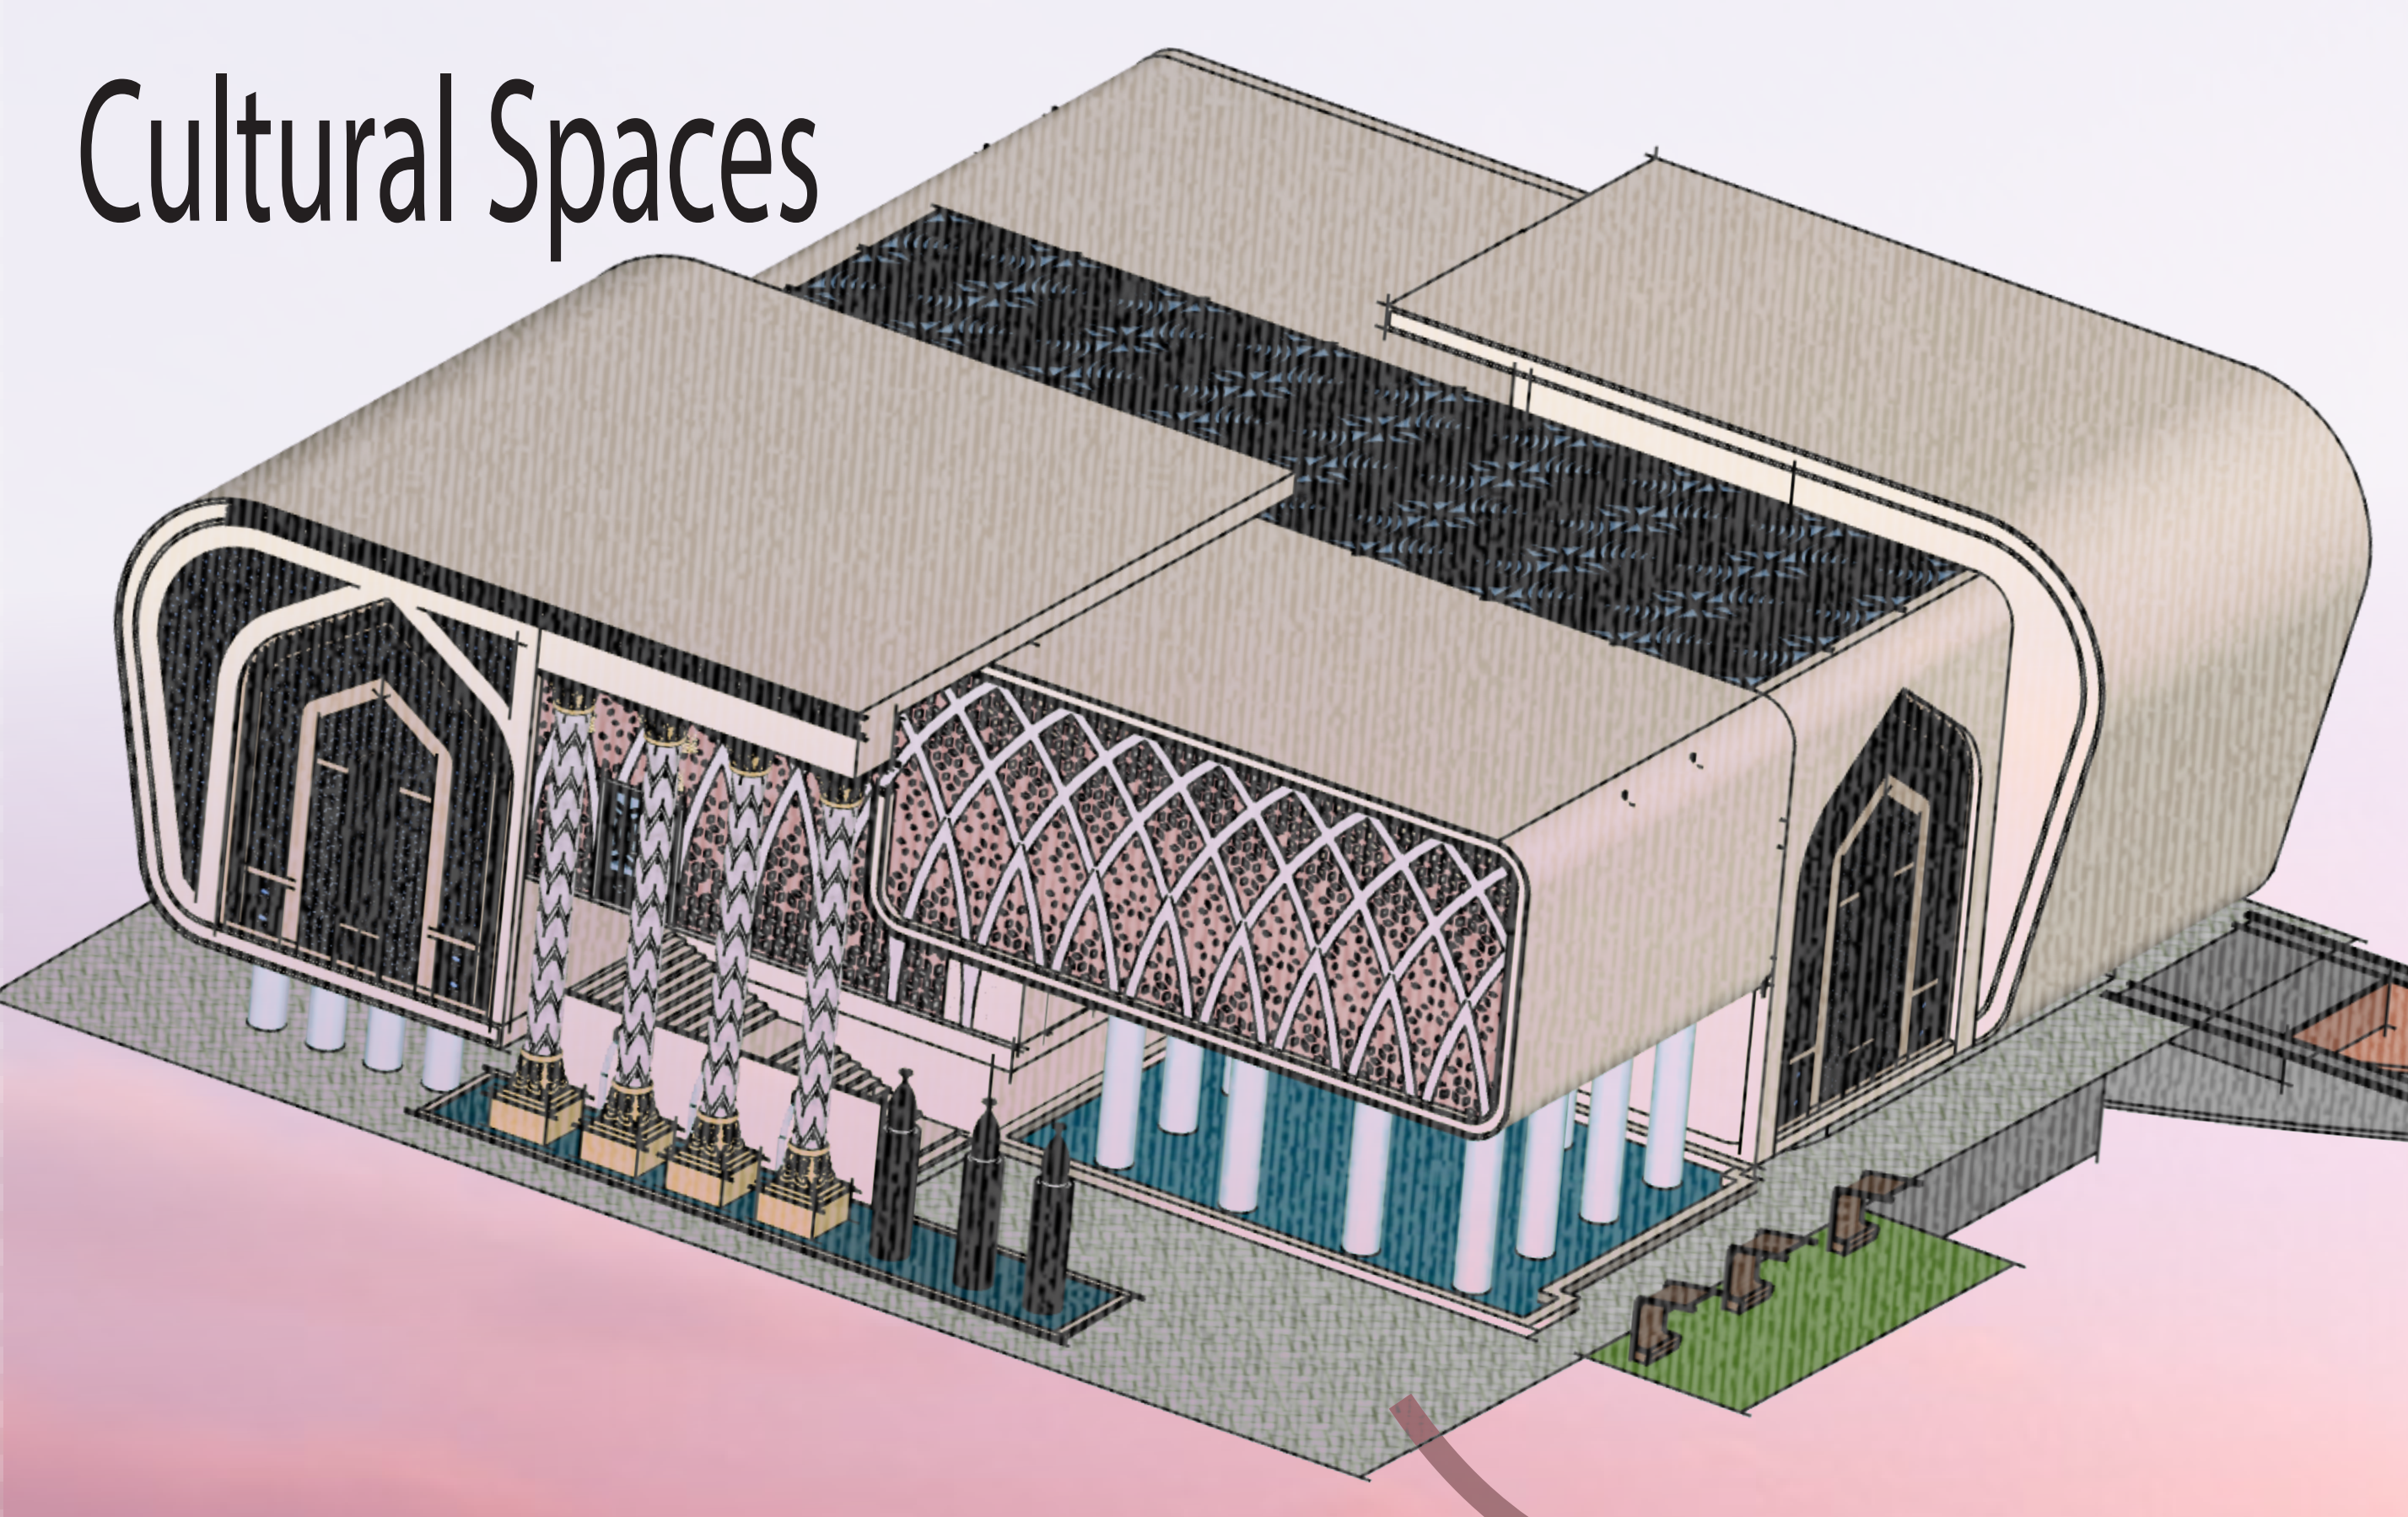

Cultural District: Nexus of Cultures

The proposed Culturally Responsive Sustainable Cultural District in Aden, Yemen, aims to harness the transformative power of architecture to foster a sense of global unity and reshape narratives of nationalism. This initiative seeks to celebrate cultural diversity and emphasize shared human values through the creation of a dynamic and inclusive cultural space. The district will feature modern Islamic architecture, which will serve as a vehicle for cultural expression and cohesion, reflecting Aden's historical identity as "Arabia Felix" or Happy Arabia. The design of the district includes various components such as Cultural Spaces, Unity Plaza, and Diversity Gardens, each structured to promote interaction, education, and unity among visitors. This project not only aims to provide a solution to the divisive nationalism prevalent today but also to boost the local economy and provide a beacon of cultural pride for Yemen.

Souk: Court yard

Diversity Garden

Cultural spaces Lobby

Souk

Entry

Souk

- Key:
- 1: Lobby
 - 2: Souvenir shop
 - 3: Collaborative spaces
 - 4: Cofe Shop
 - 5: Educational space
 - 6: Pottery
 - 7: Pottery display
 - 8: Library & research center

Floor plan 2

Floor plan 3

- Key:
- 1: Lobby
 - 2: Souvenir shop
 - 3: Collaborative spaces
 - 4: Educational space 1
 - 5: Educational space 1
 - 6: Pottery
 - 7: Pottery display
 - 8: Library & research center

- Key:
- 1: Shops
 - 2: Currency Exchange
 - 3: Educational space
 - 4: Courtyard
 - 5: Restaurant
 - 6: Diversity garden

Floor plan 1

Underground Parking

Site plan

Cultural Spaces

Iconic Structure

Elevation Overview