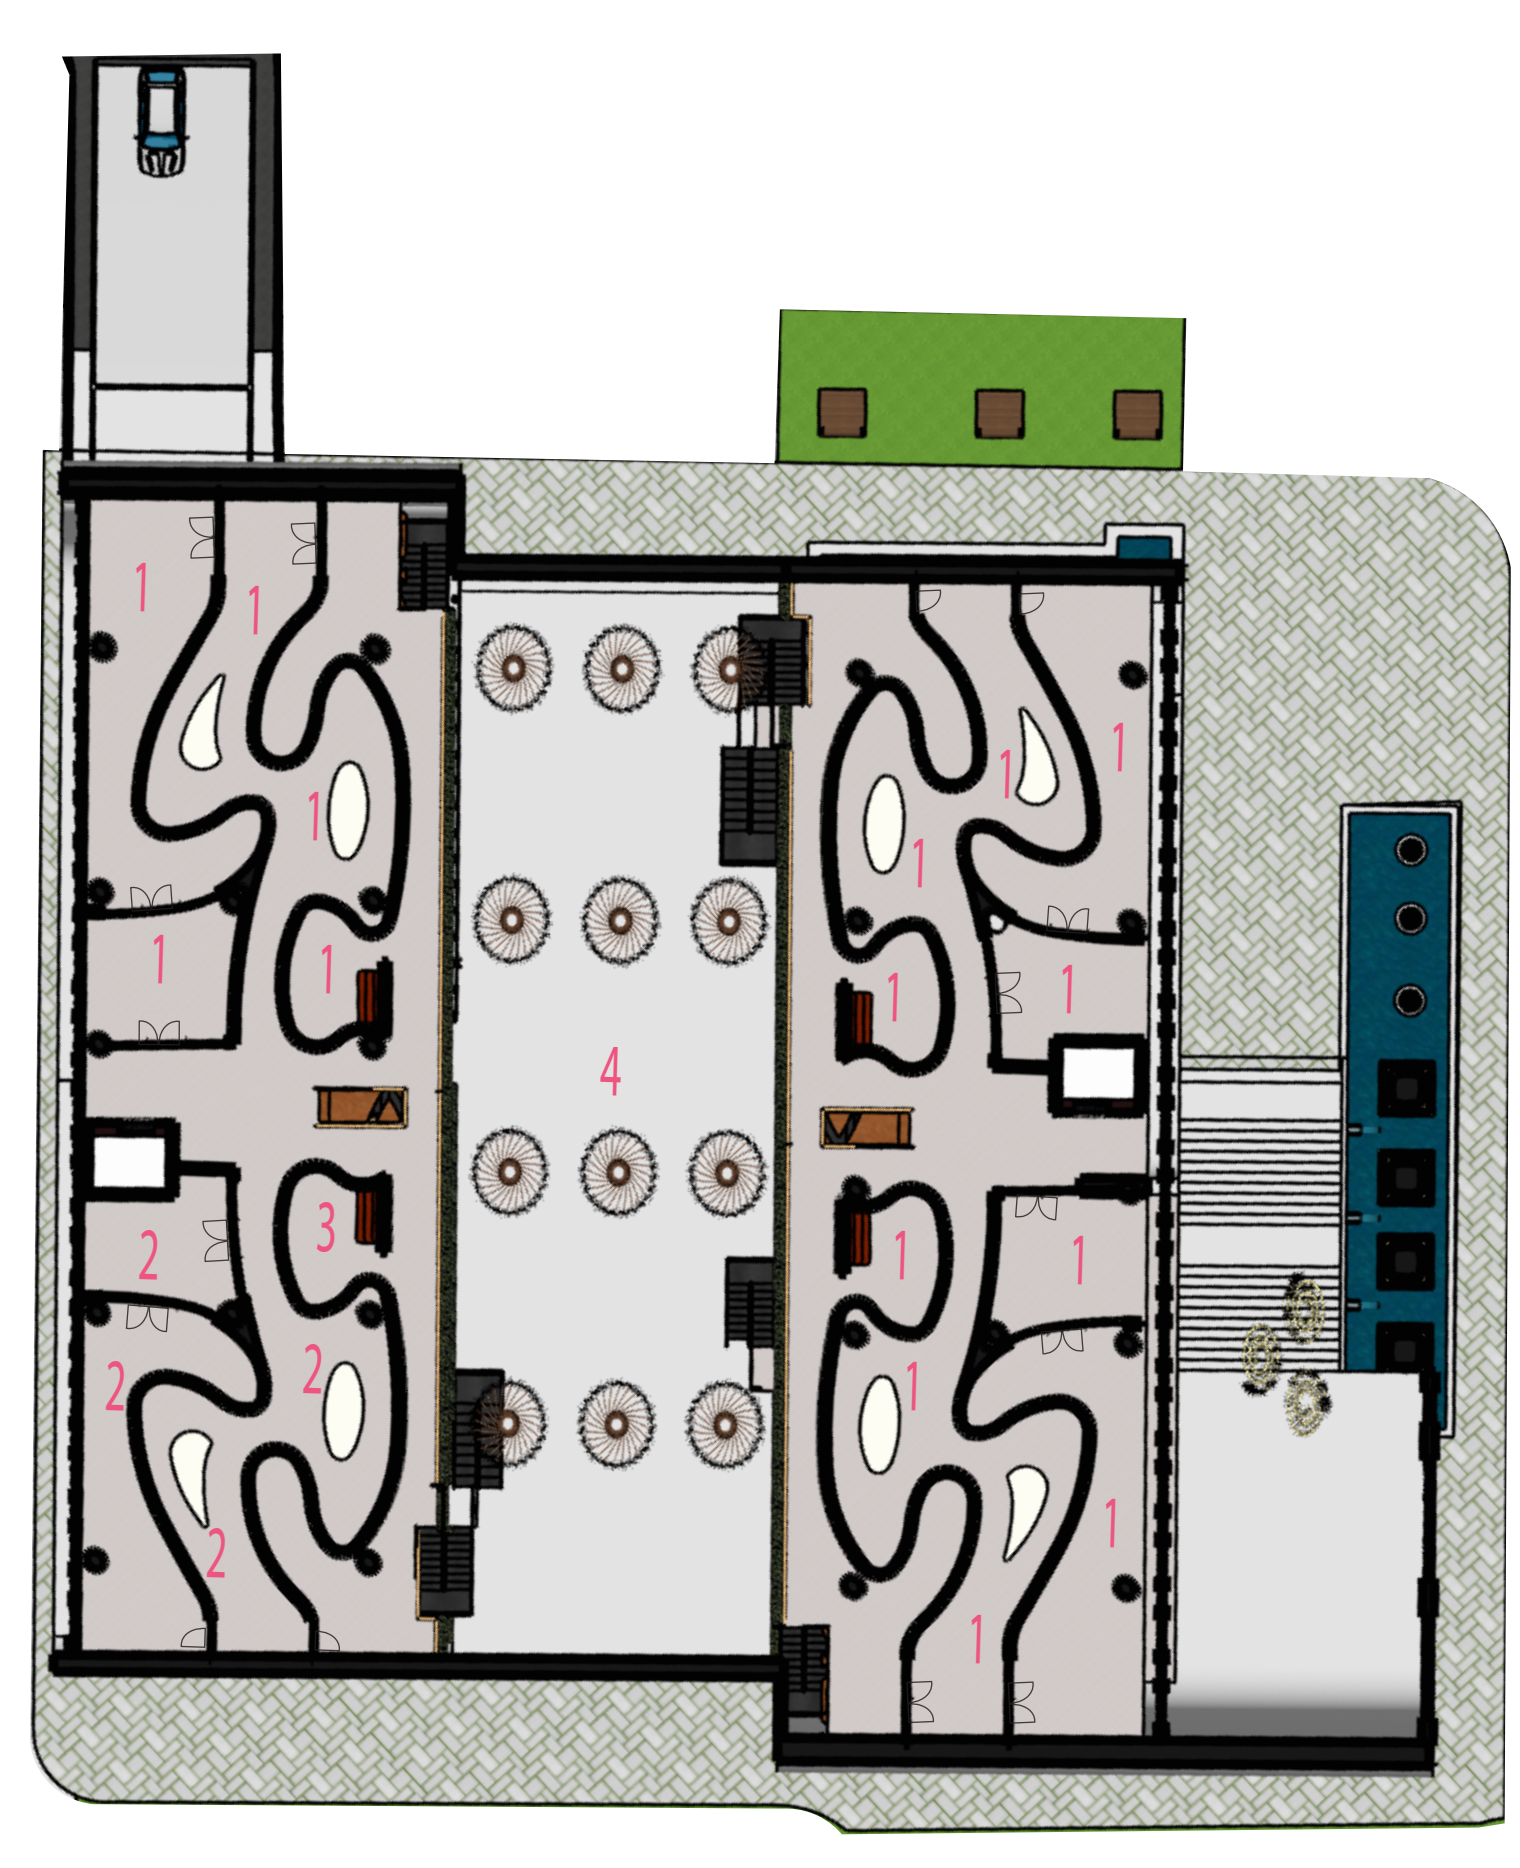

Souk: Court yard

Diversity Garden

Cultural spaces Lobby

Souk

Entry

Souk

- Key:
- 1: Lobby
 - 2: Souvenir shop
 - 3: Collaborative spaces
 - 4: Cofe Shop
 - 5: Educational space
 - 6: Pottery
 - 7: Pottery display
 - 8: Library & research center

- Key:
- 1: Shops
 - 2: Currency Exchange
 - 3: Educational space
 - 4: Courtyard
 - 5: Green Roof
 - 6: Diversity garden

- Key:
- 1: Exhibiton hall
 - 2: Yemeni Cultural hall
 - 3: Movie
 - 4: Collaborative spaces

Floor plan 2

Floor plan 3

- Key:
- 1: Lobby
 - 2: Souvenir shop
 - 3: Collaborative spaces
 - 4: Educational space 1
 - 5: Educational space 1
 - 6: Pottery
 - 7: Pottery display
 - 8: Library & research center

- Key:
- 1: Shops
 - 2: Currency Exchange
 - 3: Educational space
 - 4: Courtyard
 - 5: Restaurant
 - 6: Diversity garden

Floor plan 1

Underground Parking

Site plan

Cultural Spaces

Iconic Structure

Elevation Overview