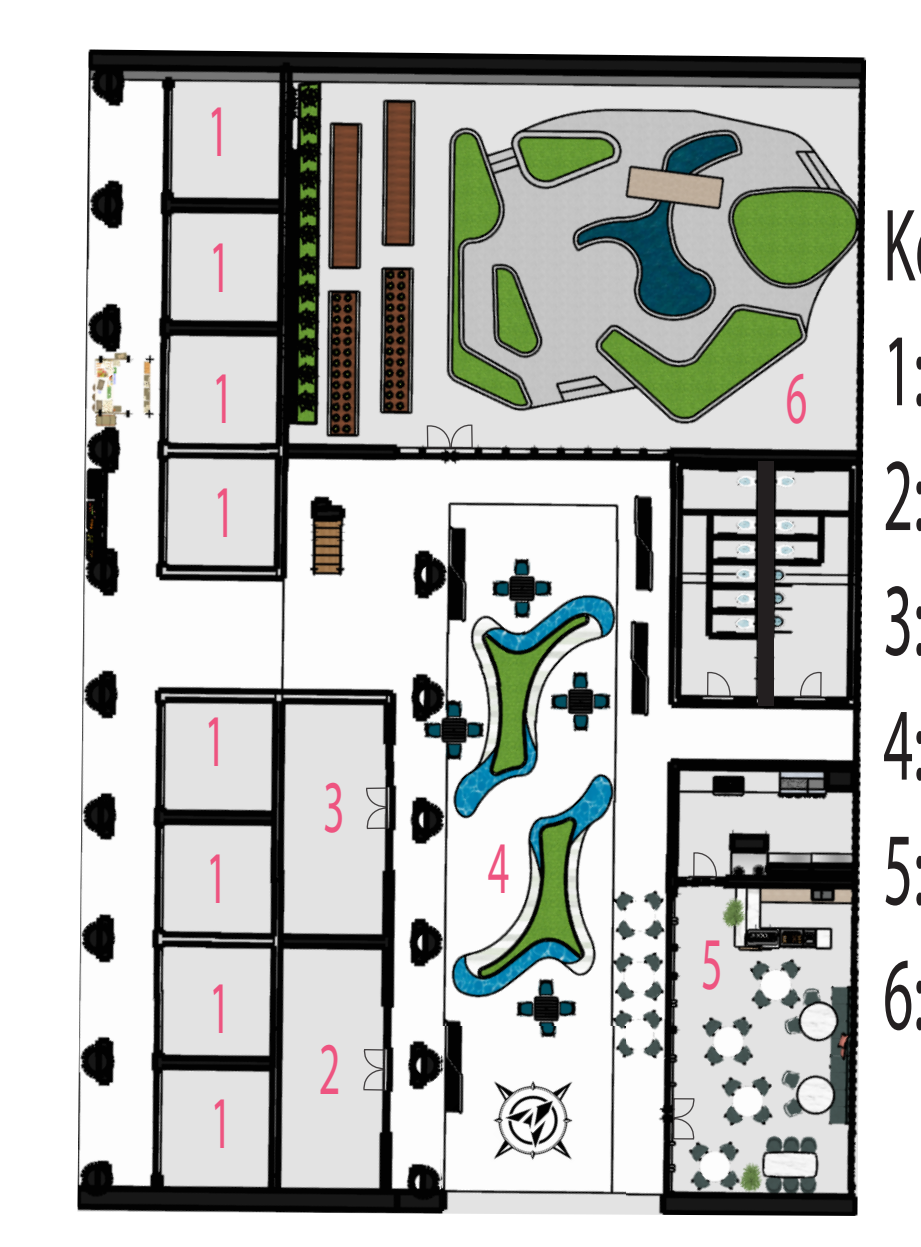

Souk: Court yard

Diversity Garden

Cultural spaces Lobby

Souk

Entry

Souk

- Key:
- 1: Lobby
 - 2: Souvenir shop
 - 3: Collaborative spaces
 - 4: Cofe Shop
 - 5: Educational space
 - 6: Pottery
 - 7: Pottery display
 - 8: Library & research center

- Key:
- 1: Shops
 - 2: Currency Exchange
 - 3: Educational space
 - 4: Courtyard
 - 5: Green Roof
 - 6: Diversity garden

- Key:
- 1: Exhibiton hall
 - 2: Yemeni Cultural hall
 - 3: Movie
 - 4: Collaborative spaces

Floor plan 2

Floor plan 3

- Key:
- 1: Lobby
 - 2: Souvenir shop
 - 3: Collaborative spaces
 - 4: Educational space 1
 - 5: Educational space 1
 - 6: Pottery
 - 7: Pottery display
 - 8: Library & research center

- Key:
- 1: Shops
 - 2: Currency Exchange
 - 3: Educational space
 - 4: Courtyard
 - 5: Restaurant
 - 6: Diversity garden

Floor plan 1

Underground Parking

Site plan

Cultural Spaces

Iconic Structure

Elevation Overview