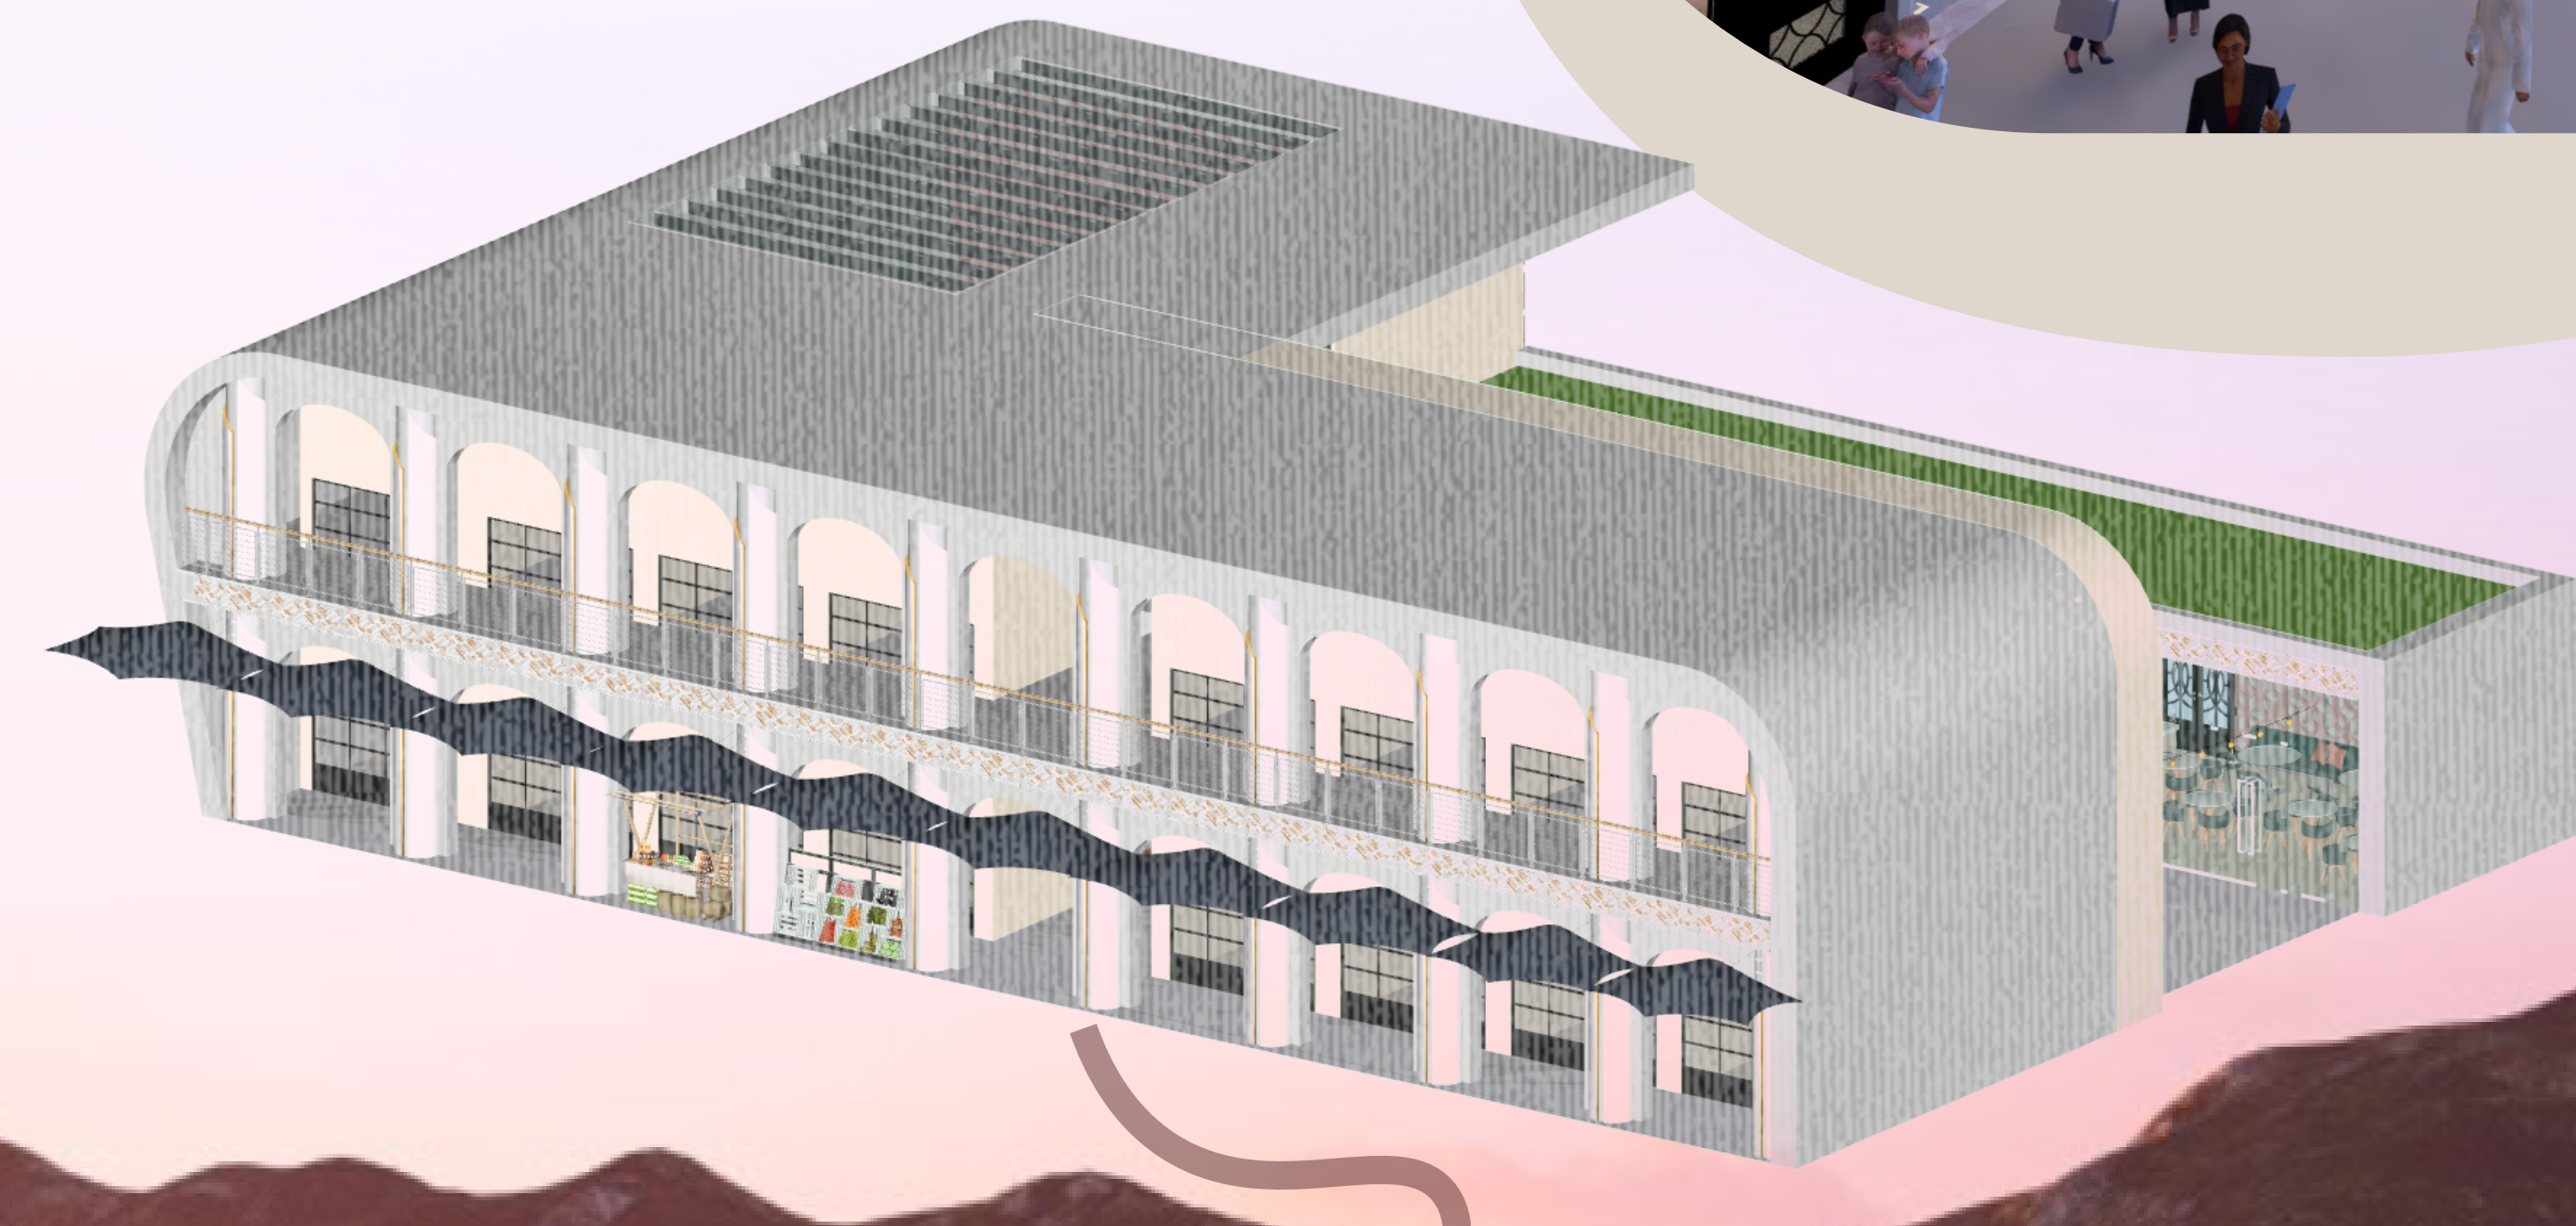

Cultural District: Nexus of Cultures

The proposed Culturally Responsive Sustainable Cultural District in Aden, Yemen, aims to harness the transformative power of architecture to foster a sense of global unity and reshape narratives of nationalism. This initiative seeks to celebrate cultural diversity and emphasize shared human values through the creation of a dynamic and inclusive cultural space. The district will feature modern Islamic architecture, which will serve as a vehicle for cultural expression and cohesion, reflecting Aden's historical identity as "Arabia Felix" or Happy Arabia. The design of the district includes various components such as Cultural Spaces, Unity Plaza, and Diversity Gardens, each structured to promote interaction, education, and unity among visitors. This project not only aims to provide a solution to the divisive nationalism prevalent today but also to boost the local economy and provide a beacon of cultural pride for Yemen.

Souk: Court yard

Diversity Garden

Cultural spaces Lobby

Souk

Entry

Souk

- Key:
- 1: Lobby
 - 2: Souvenir shop
 - 3: Collaborative spaces
 - 4: Cofe Shop
 - 5: Educational space
 - 6: Pottery
 - 7: Pottery display
 - 8: Library & research center

- Key:
- 1: Shops
 - 2: Currency Exchange
 - 3: Educational space
 - 4: Courtyard
 - 5: Green Roof
 - 6: Diversity garden

- Key:
- 1: Exhibiton hall
 - 2: Yemeni Cultural hall
 - 3: Movie
 - 4: Collaborative spaces

Floor plan 2

Floor plan 3

- Key:
- 1: Lobby
 - 2: Souvenir shop
 - 3: Collaborative spaces
 - 4: Educational space 1
 - 5: Educational space 1
 - 6: Pottery
 - 7: Pottery display
 - 8: Library & research center