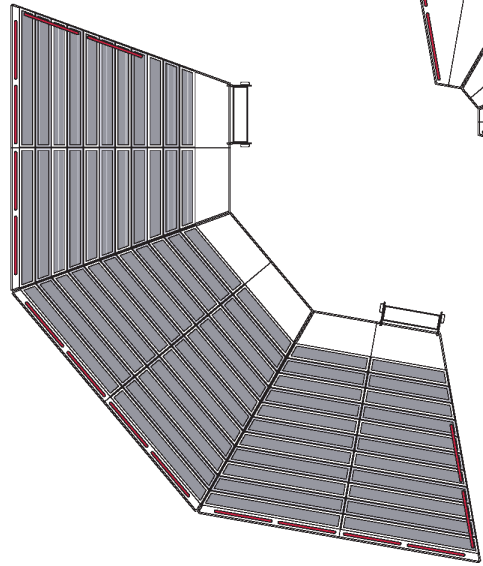

stories

JAMEL
BRINKLEY

NEW YORK CITY

124

GRASS ROOT
GARDENS

CORPUS CHRISTI

TRAVELING LIBRARIES

- ESTABLISHES A NETWORK OF INTERLIBRARY LOANING.
- MULTIPLE TRAVELING LIBRARIES IN THE CITY WHICH CONNECT BACK TO A SOURCE LIBRARY.
- POTENTIAL FOR 'LIBRARY OF THINGS'