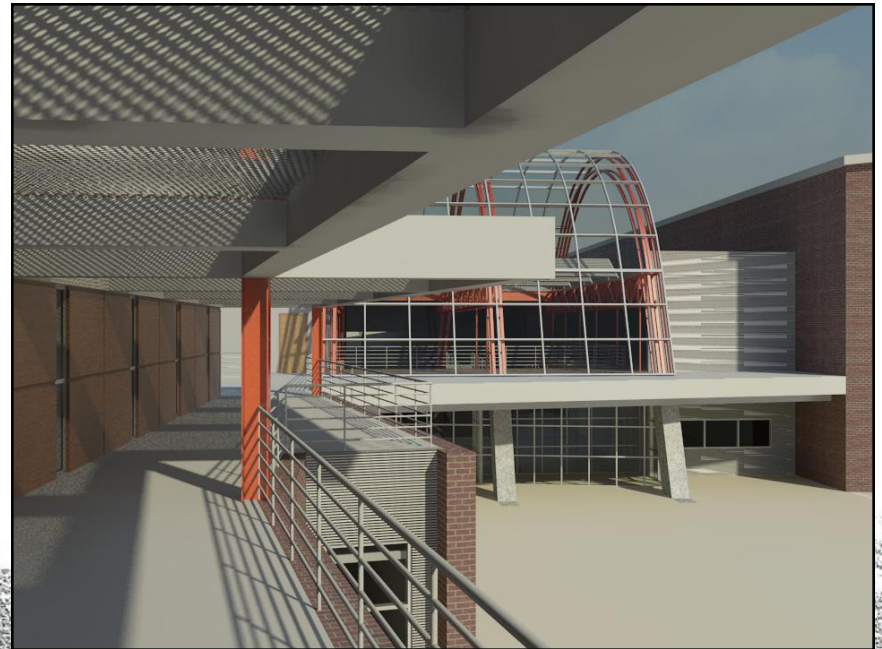

Schematic Design