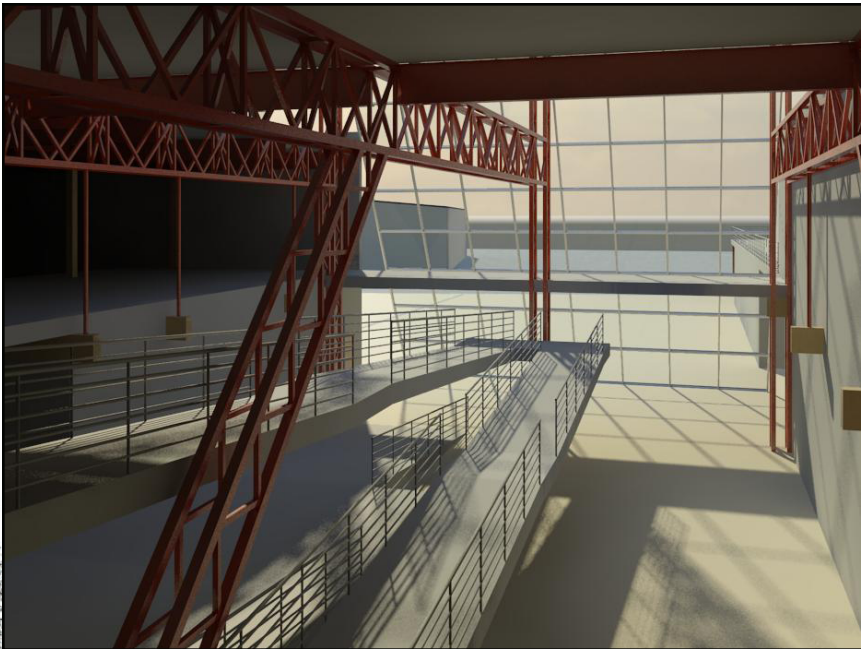

Schematic Design