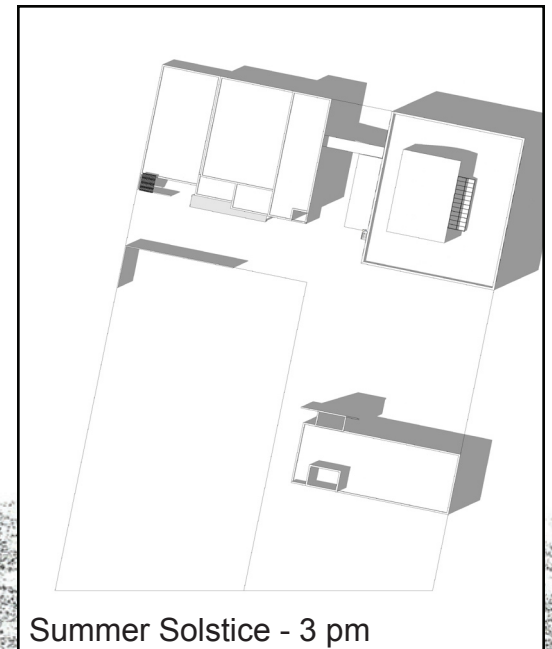

Vernal Equinox - 3 pm

Solar Studies

Summer Solstice - 9 am

Summer Equinox - 12 pm

Summer Solstice - 3 pm

Shawn Crowley

A **Museum** of Architectural Elements

Early Concepts