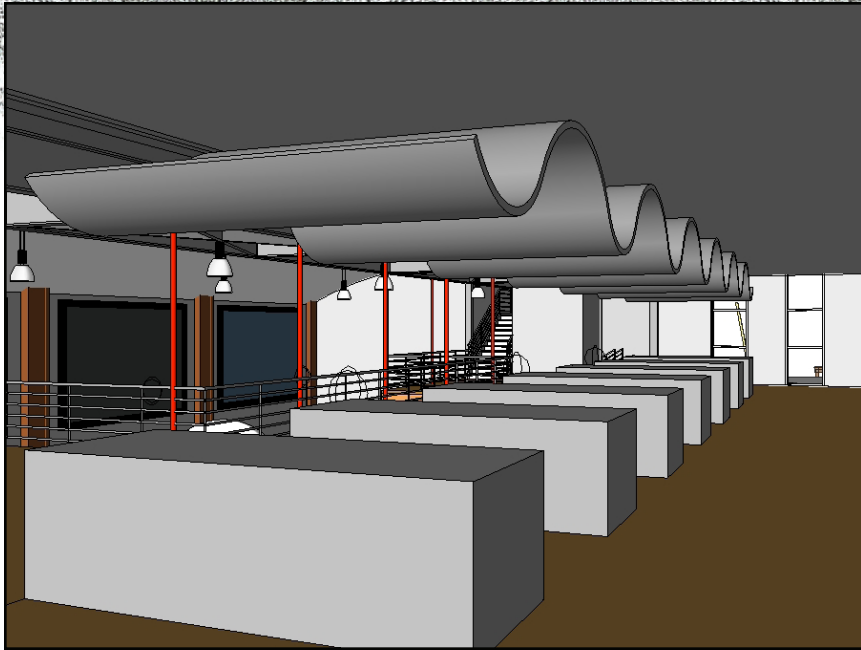

Shawn Crowley

A **Museum** of Architectural Elements