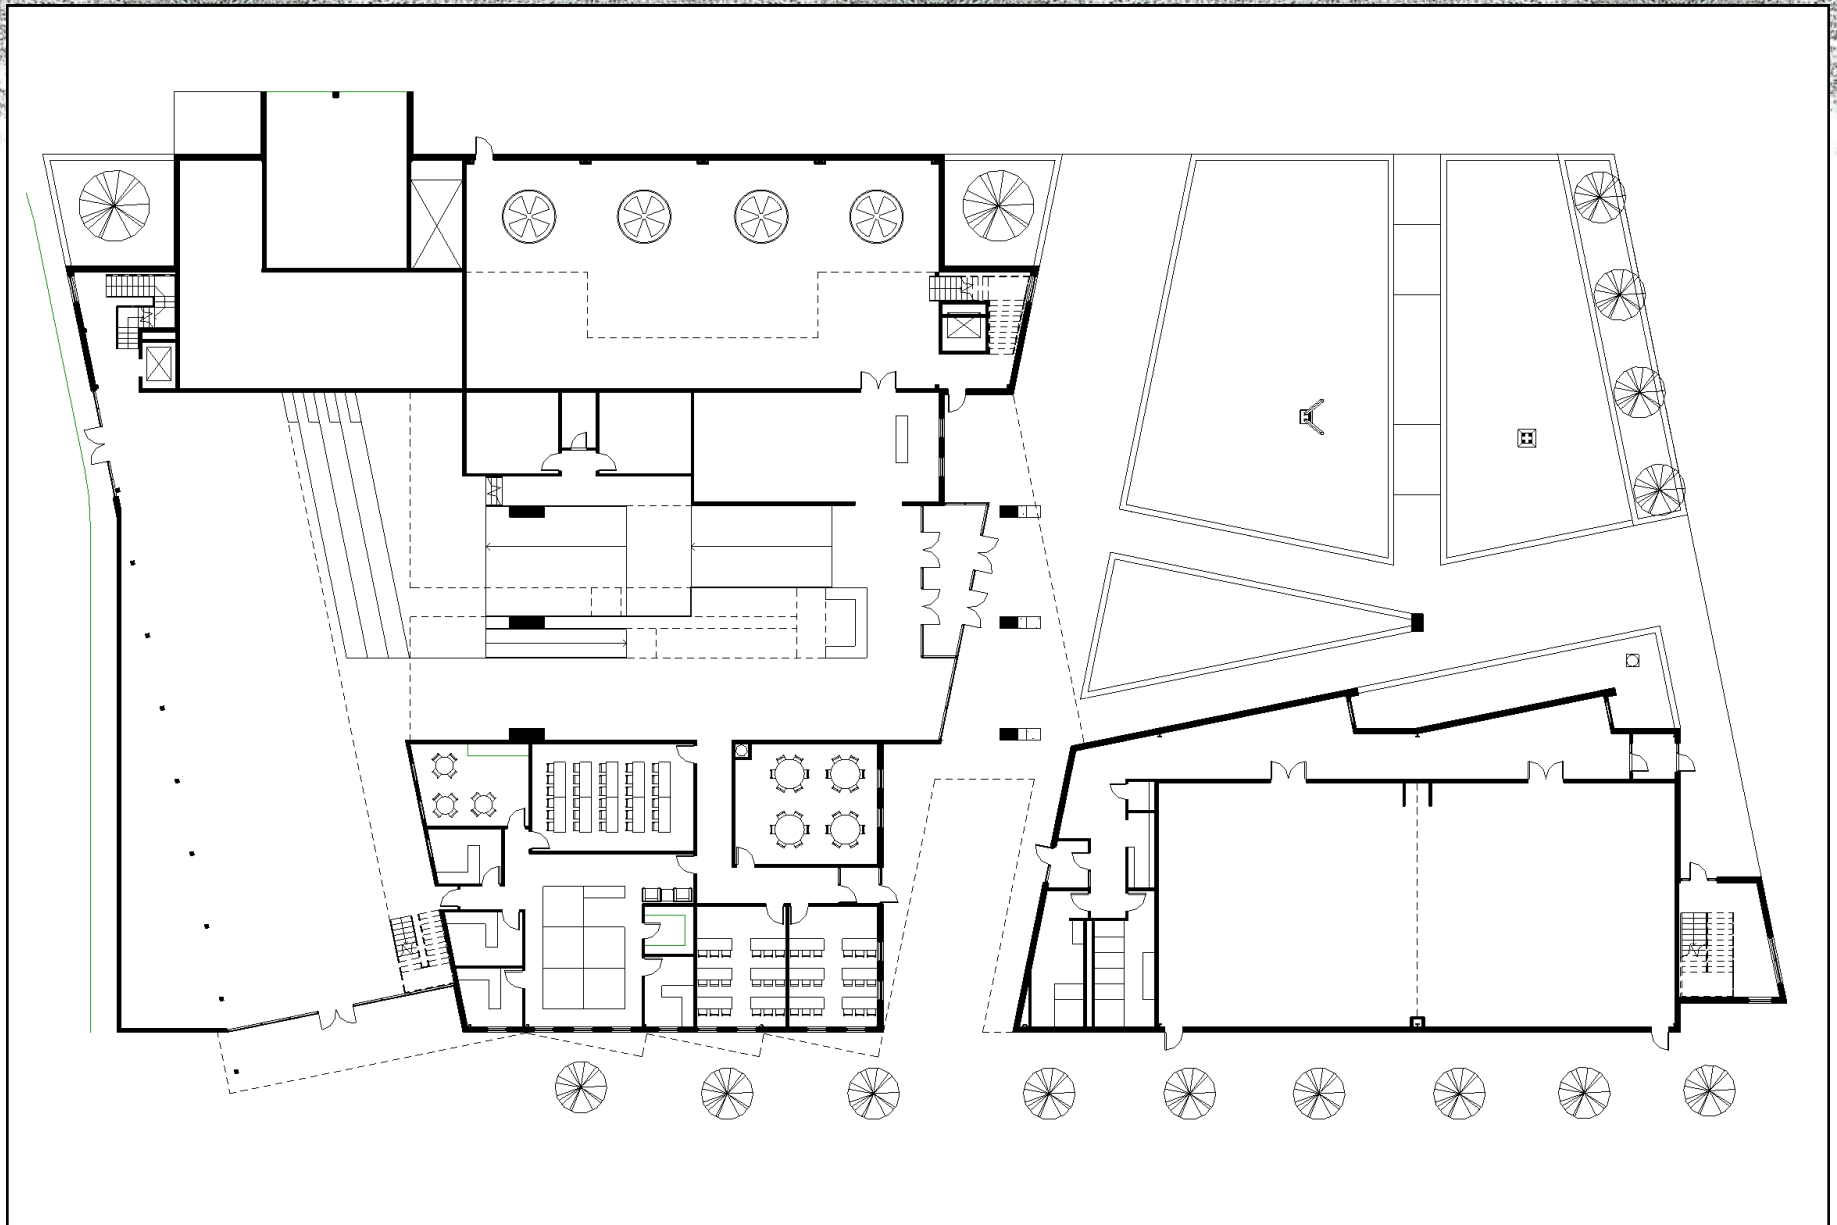

Schematic Design