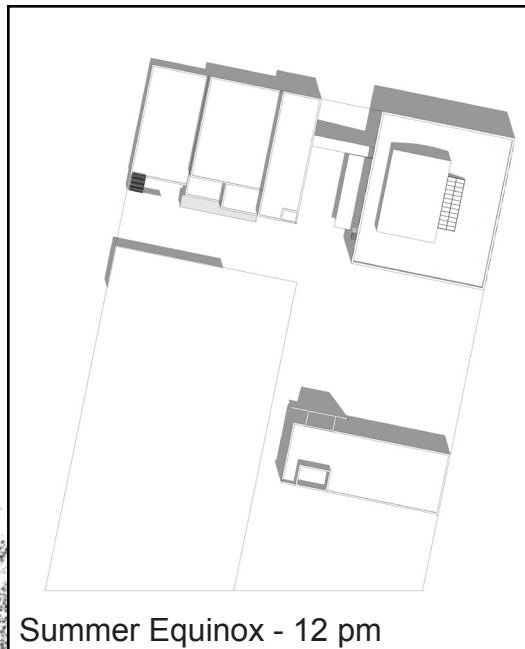

Summer Equinox - 12 pm