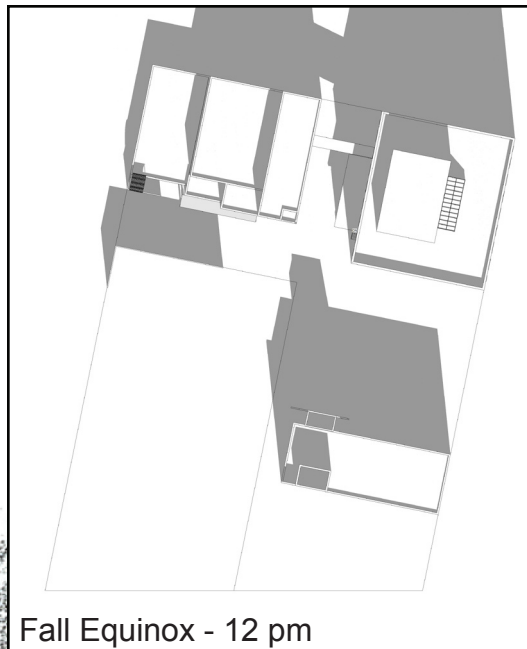

Shawn Crowley

A **Museum** of Architectural Elements

Site Pictures

Week Two

Spring 2010

Solar Studies

Vernal Equinox - 9 am

Vernal Equinox - 12 pm