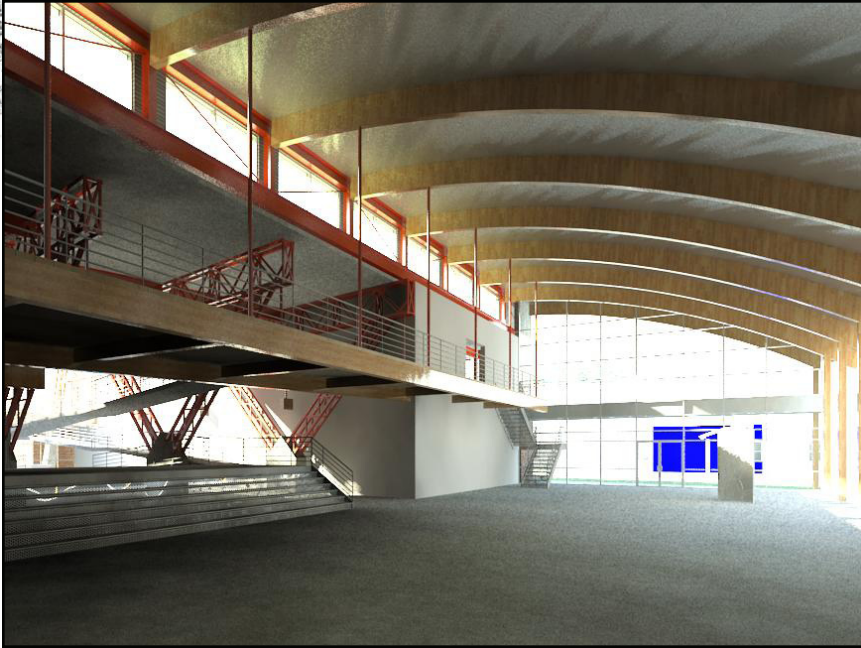

Shawn Crowley

A **Museum** of Architectural Elements

Schematic Design

Week Six

Spring 2010

Shawn Crowley

A **Museum** of Architectural Elements

Schematic Design