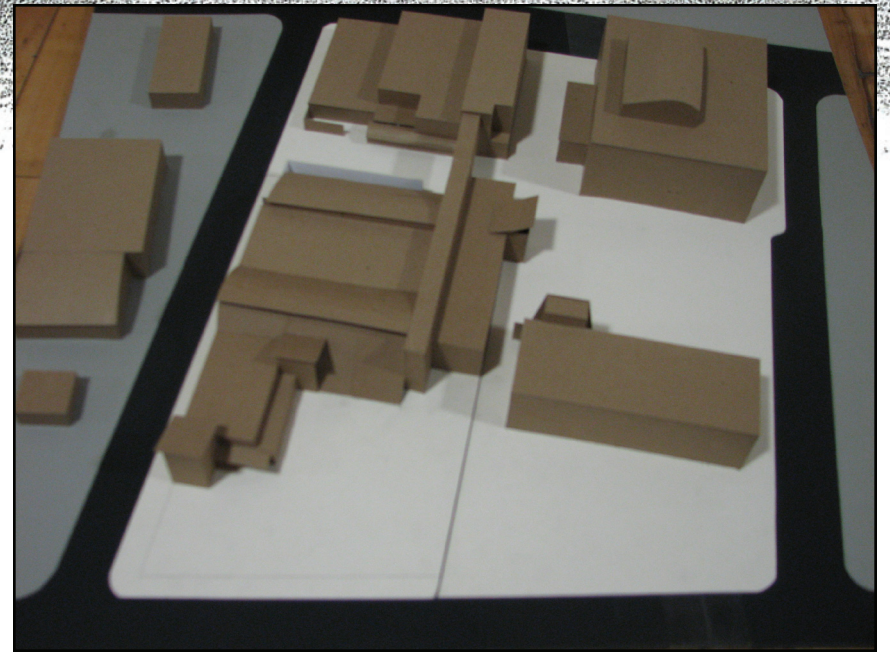

Shawn Crowley

A **Museum** of Architectural Elements