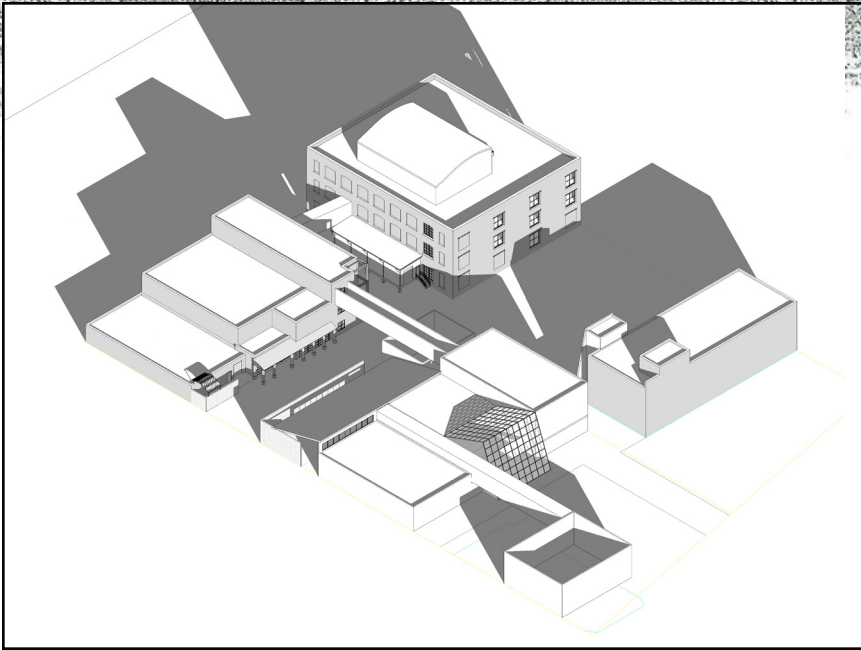

Vernal Equinox - 3 pm

Solar Studies

Summer Solstice - 9 am

Summer Equinox - 12 pm

Summer Solstice - 3 pm

Shawn Crowley

A **Museum** of Architectural Elements

Early Concepts