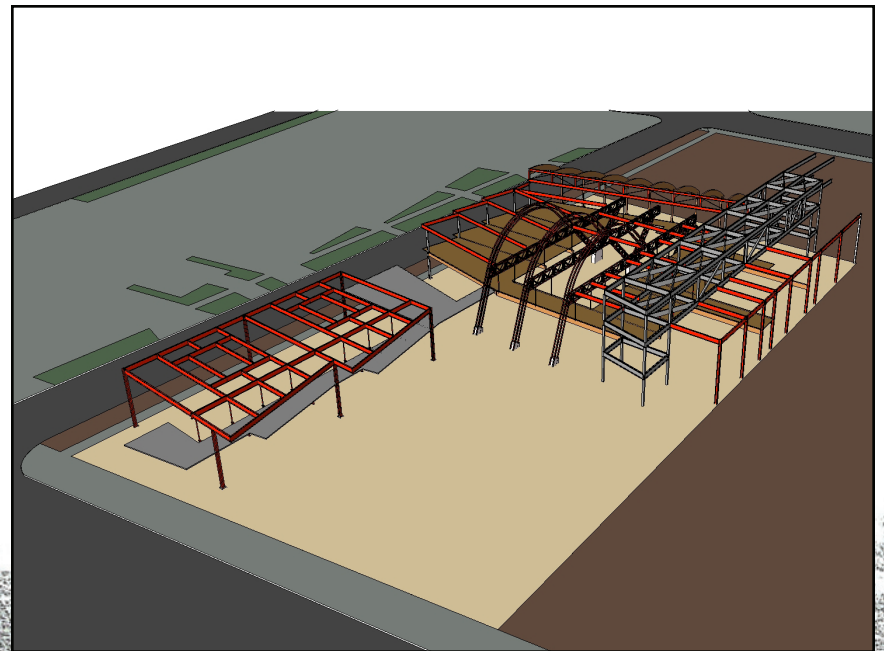

Schematic Design