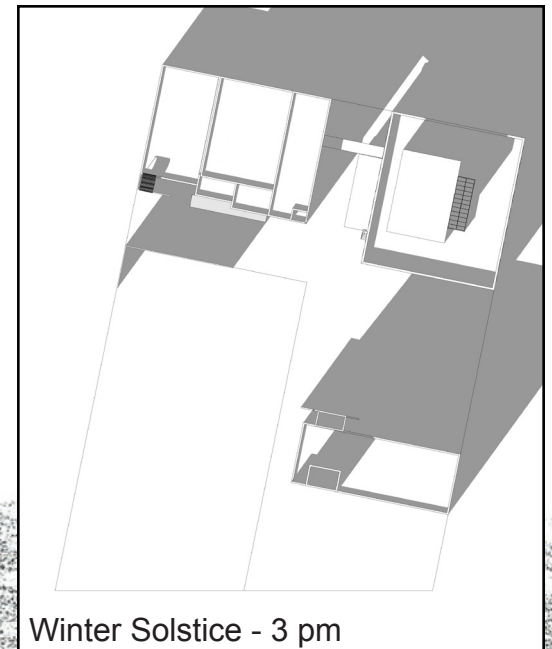

Shawn Crowley

A **Museum** of Architectural Elements

Site Pictures

Week Two

Spring 2010

Solar Studies

Vernal Equinox - 9 am

Vernal Equinox - 12 pm