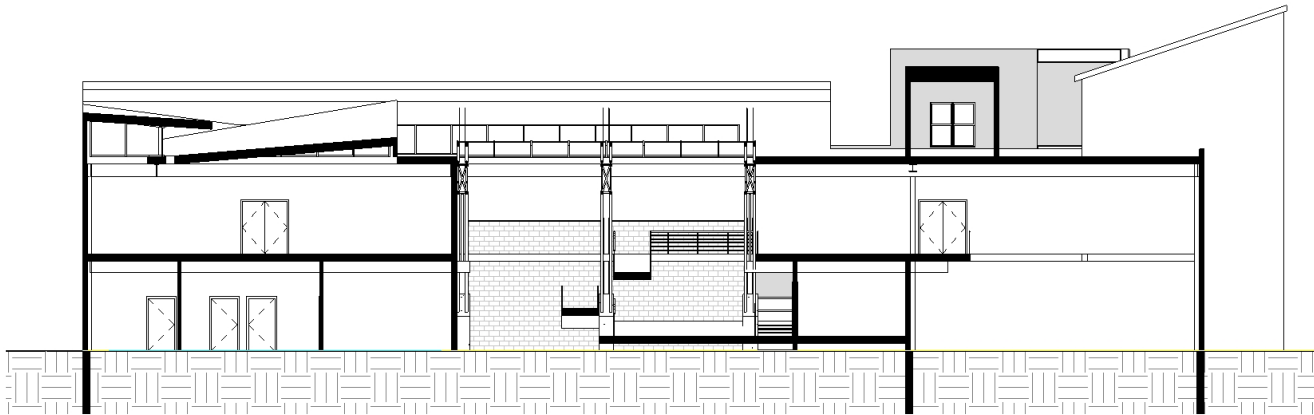

Spring 2010

Schematic Design

Schematic Design

① Section 3
1/16" = 1'-0"

② Section 6
1/16" = 1'-0"

Schematic Design

Shawn Crowley

A **Museum** of Architectural Elements