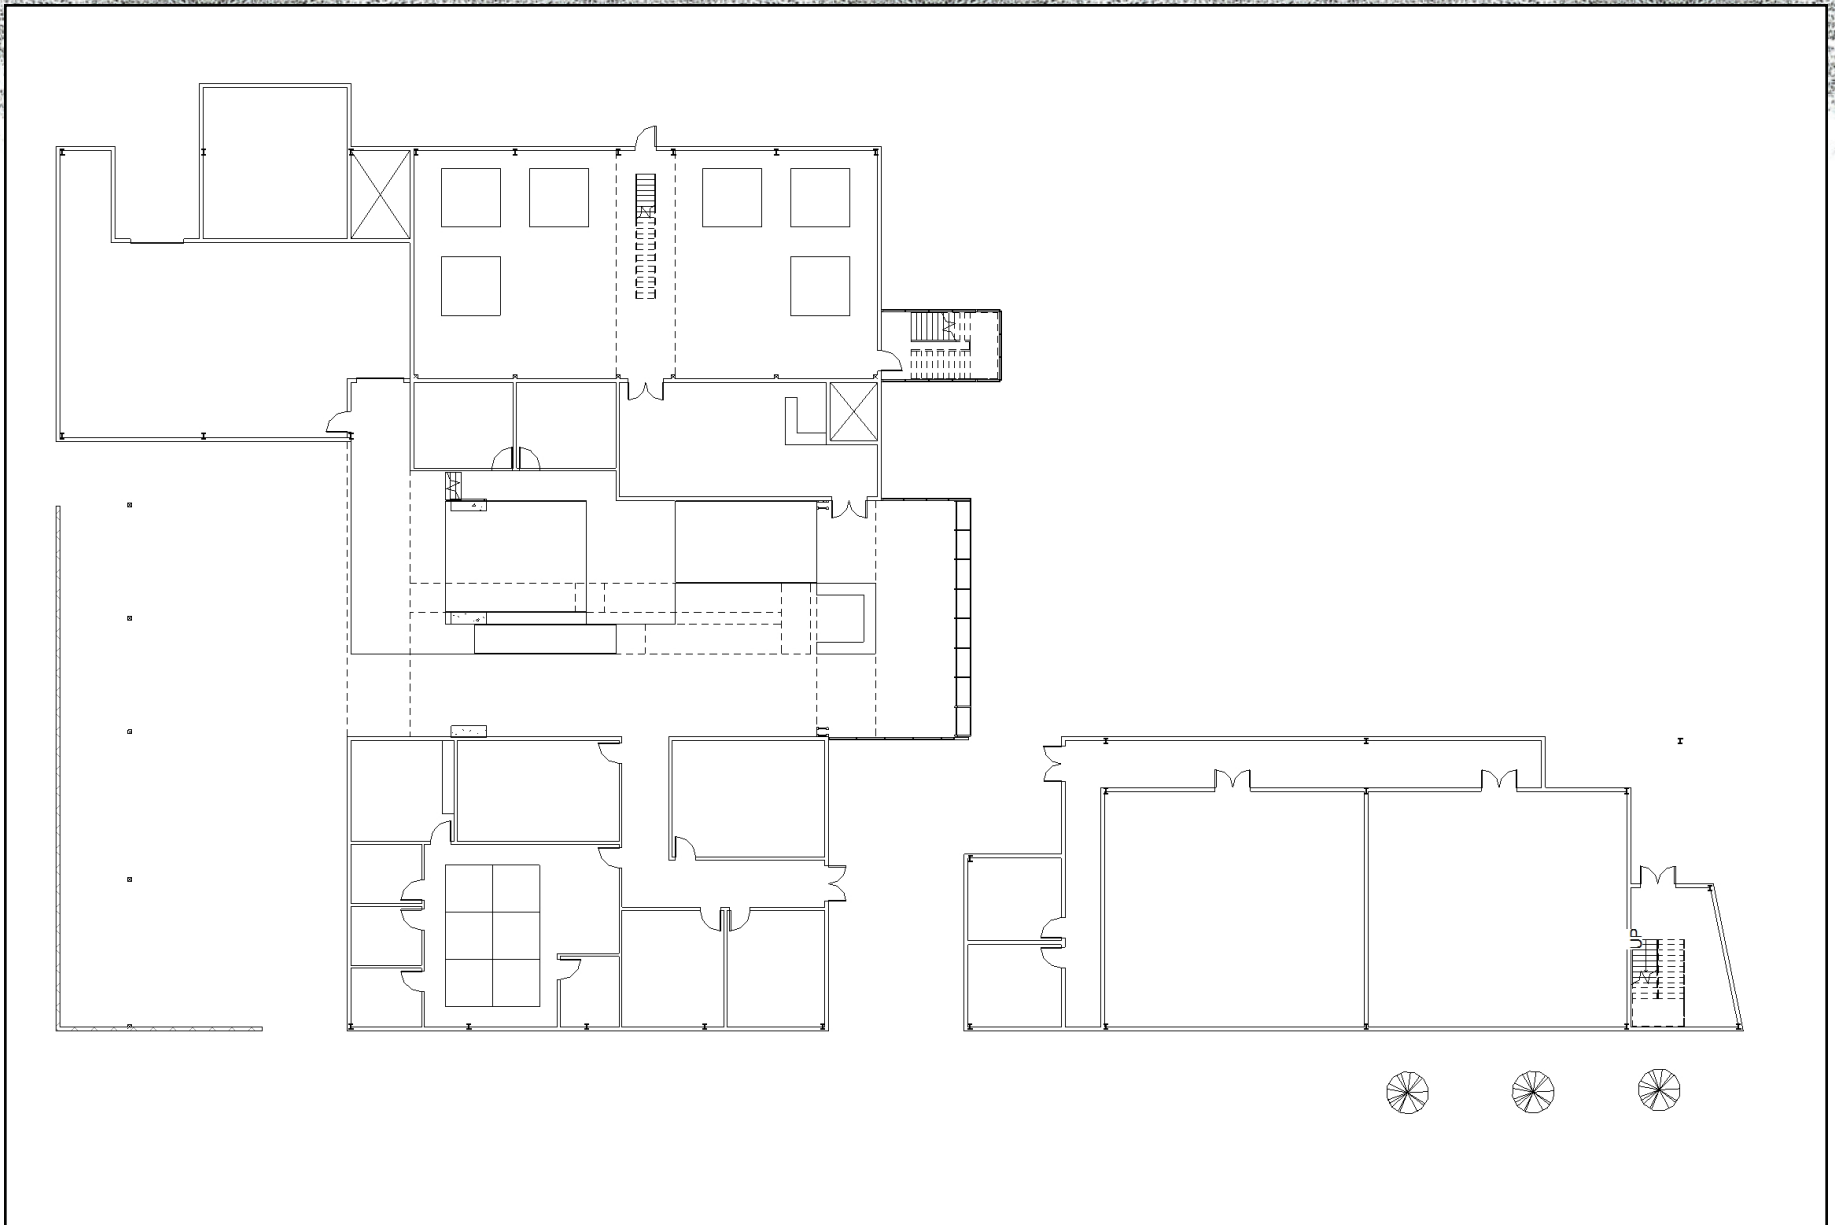

Spring 2010

Schematic Design

Schematic Design

① Section 3
1/16" = 1'-0"

② Section 6
1/16" = 1'-0"

Schematic Design

Shawn Crowley

A **Museum** of Architectural Elements