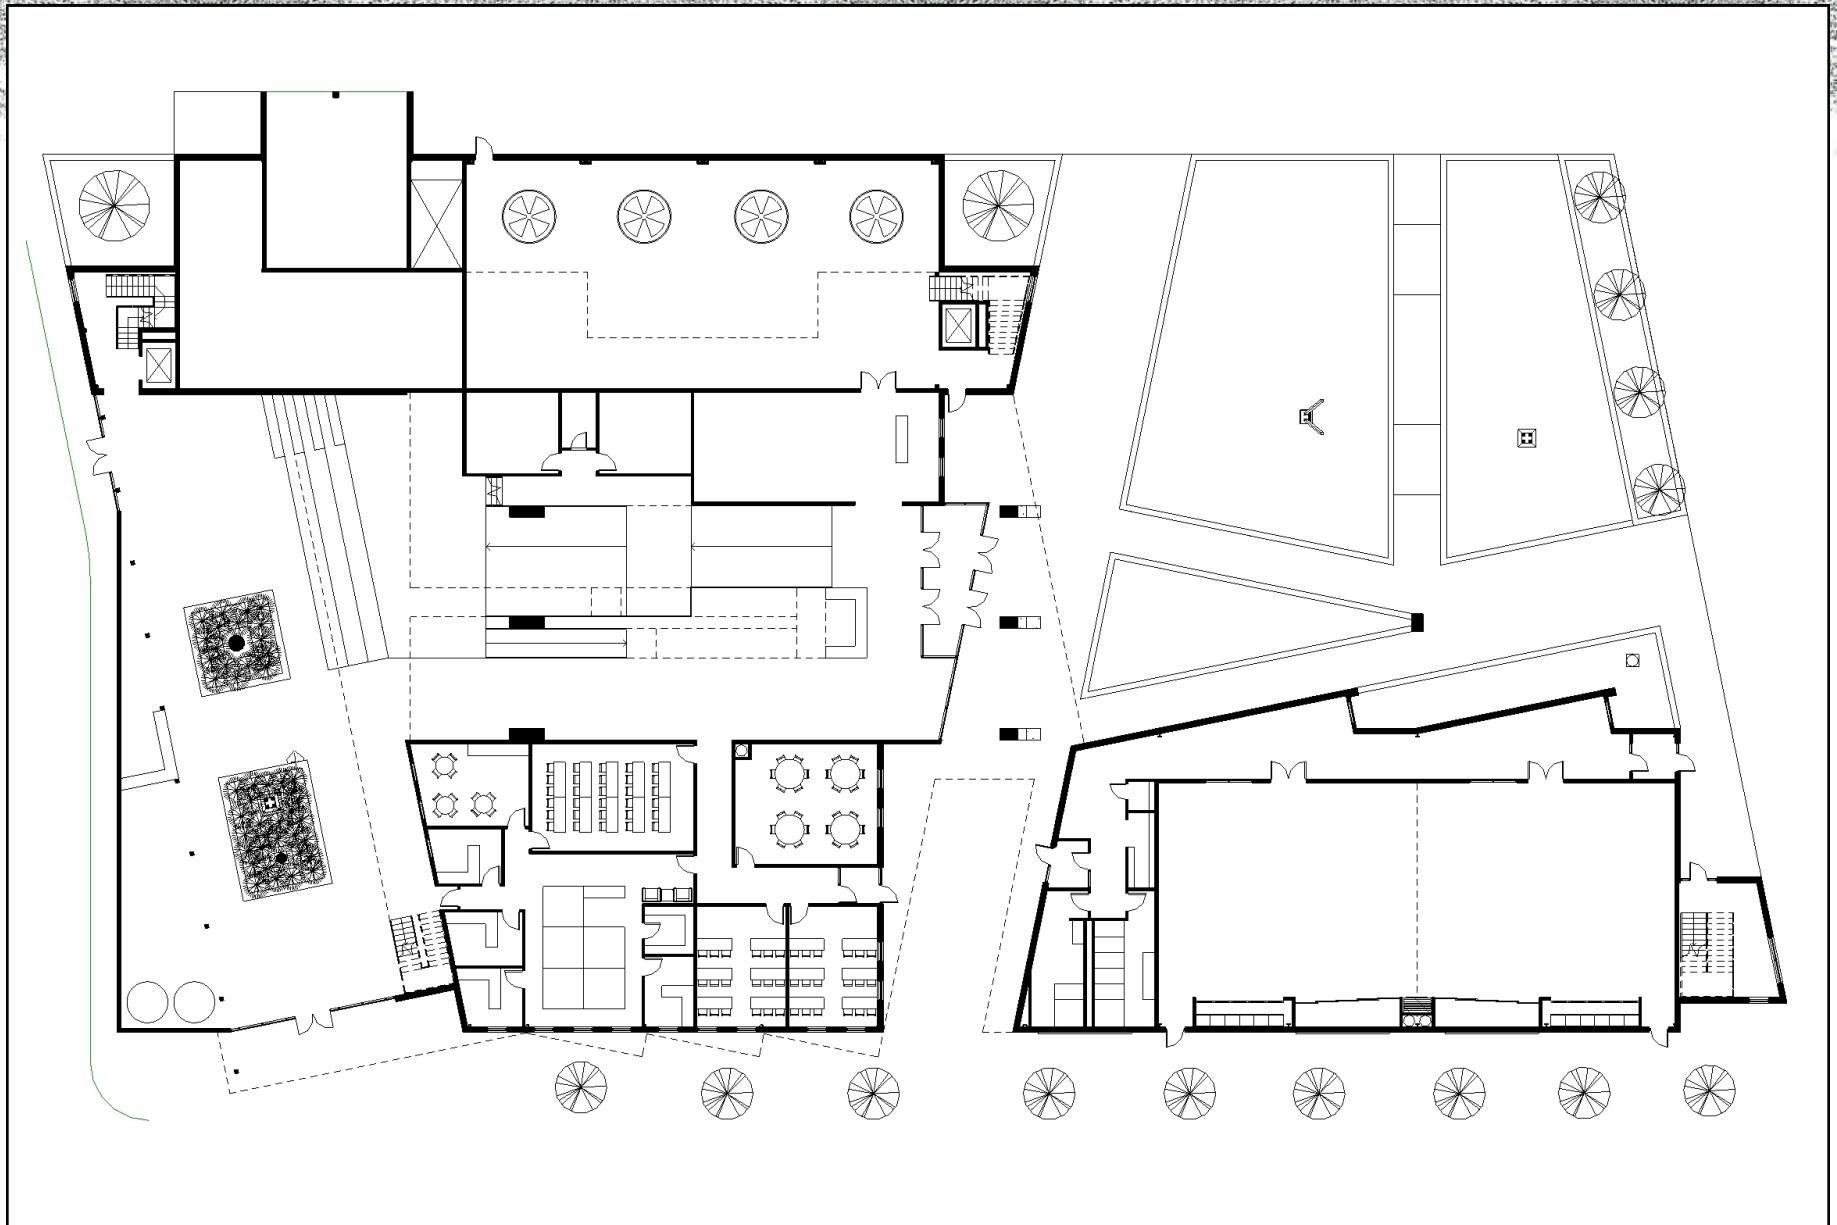

Schematic Design