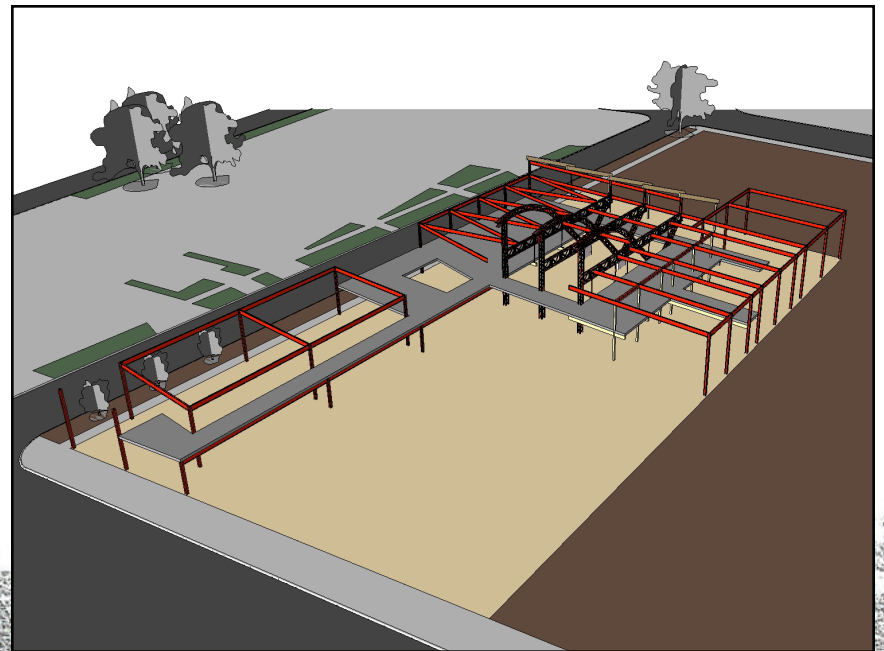

Schematic Design