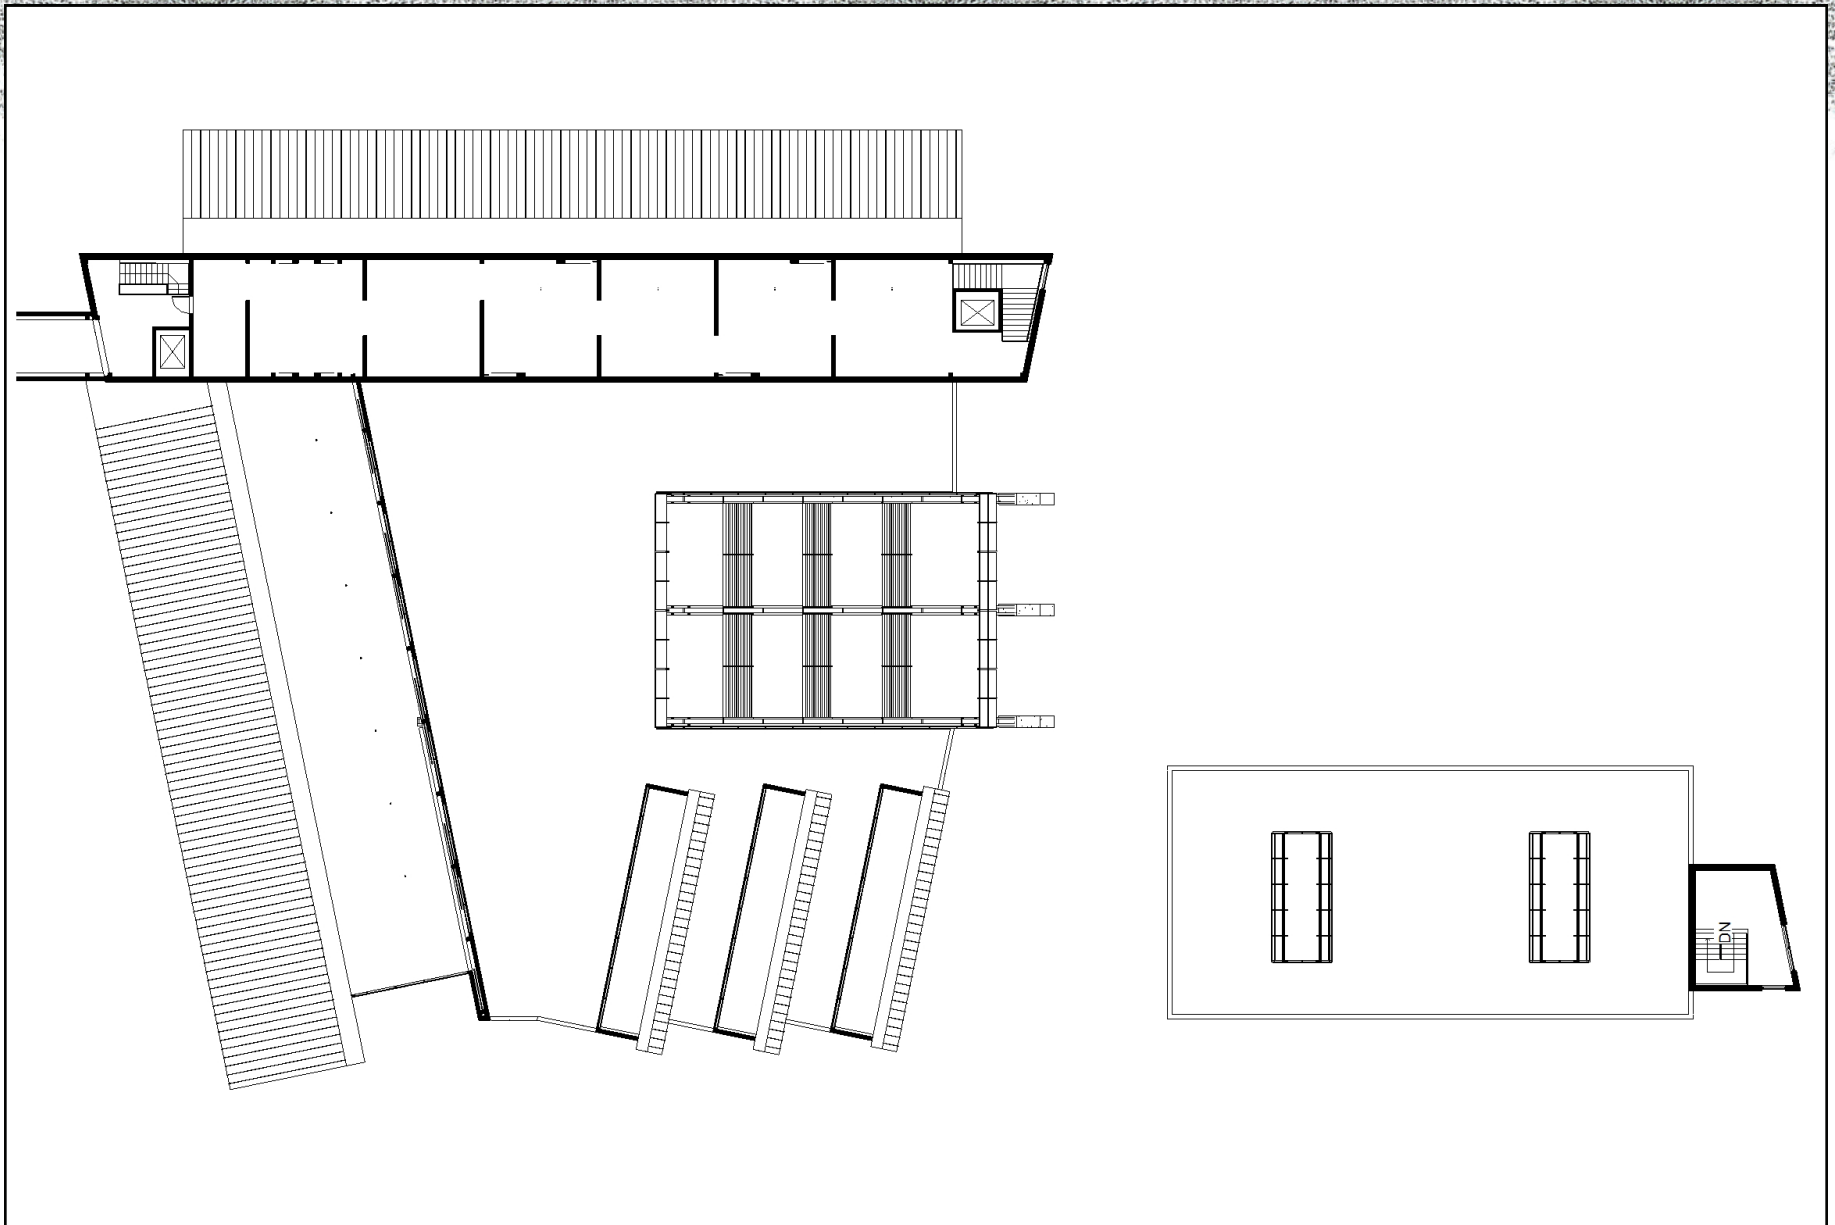

Schematic Design