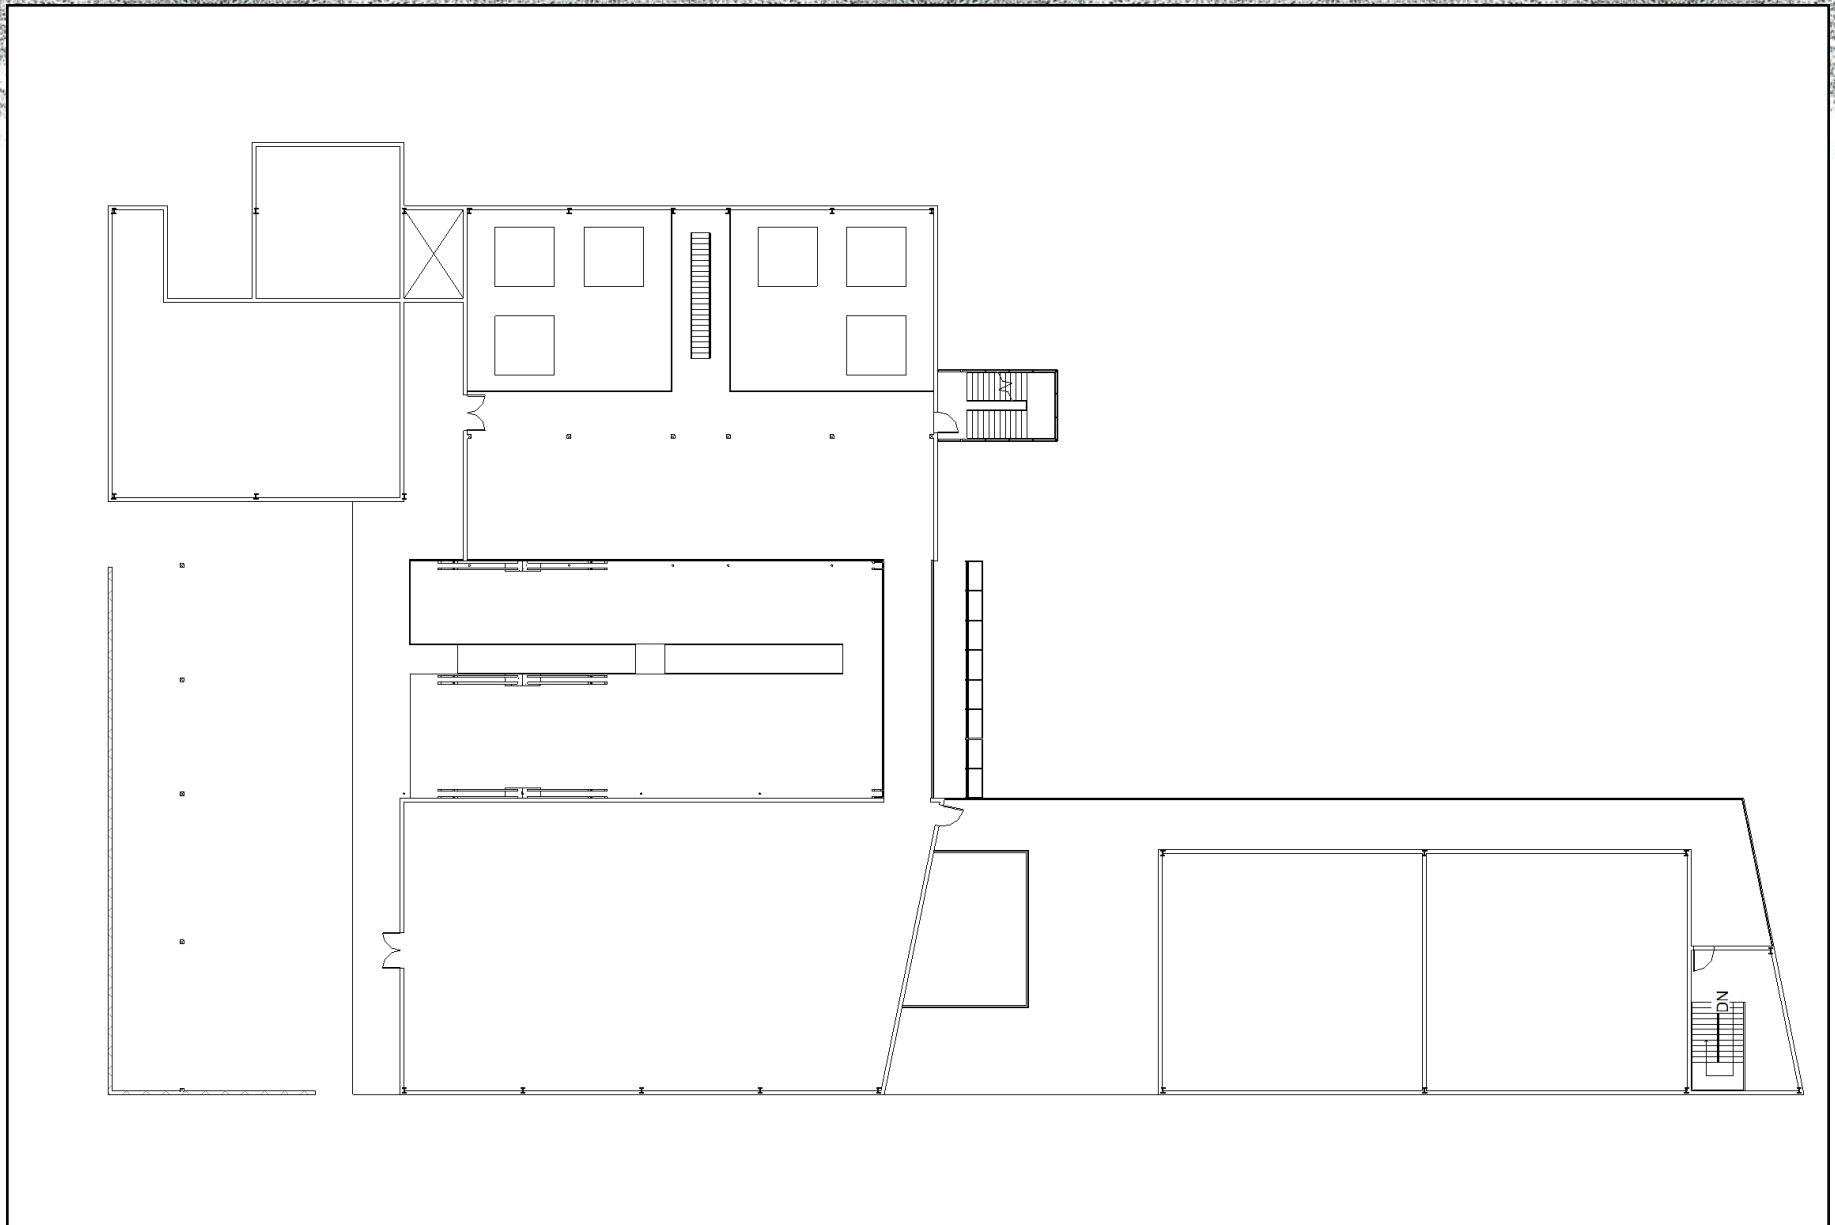

Spring 2010

Schematic Design

Schematic Design

① Section 3
1/16" = 1'-0"

② Section 6
1/16" = 1'-0"

Schematic Design

Shawn Crowley

A **Museum** of Architectural Elements