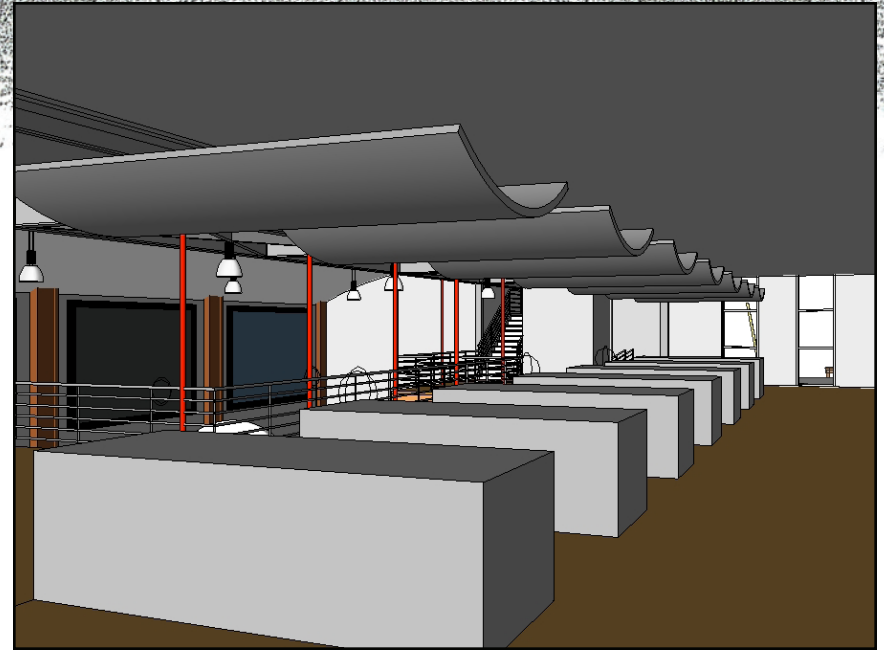

Shawn Crowley

A **Museum** of Architectural Elements