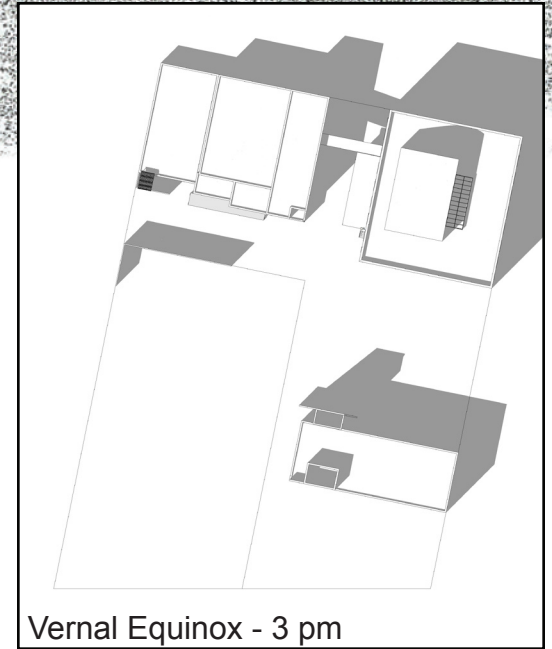

Shawn Crowley

A **Museum** of Architectural Elements

Site Pictures

Week Two

Spring 2010

Solar Studies

Vernal Equinox - 9 am

Vernal Equinox - 12 pm