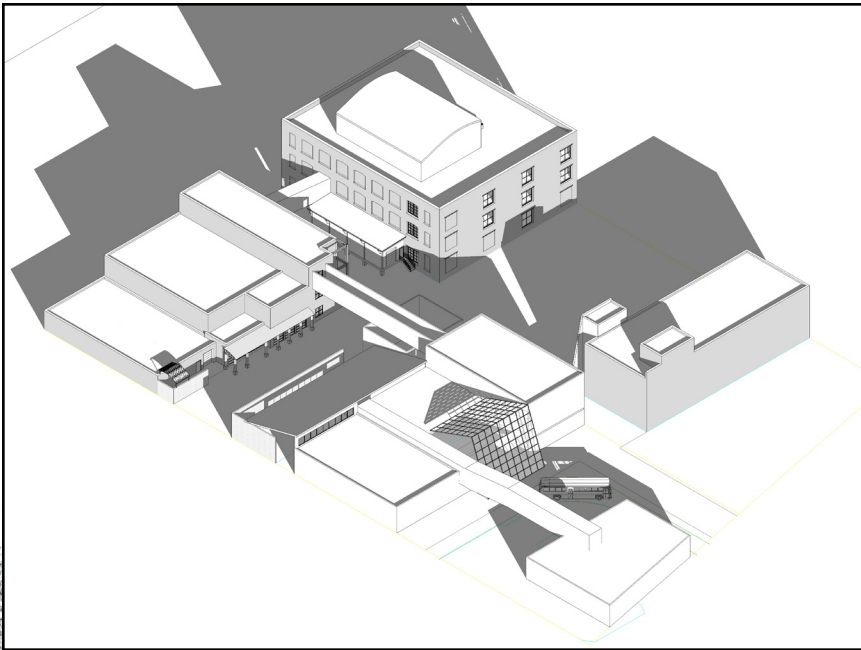

Vernal Equinox - 3 pm

Solar Studies

Summer Solstice - 9 am

Summer Equinox - 12 pm

Summer Solstice - 3 pm

Shawn Crowley

A **Museum** of Architectural Elements

Early Concepts