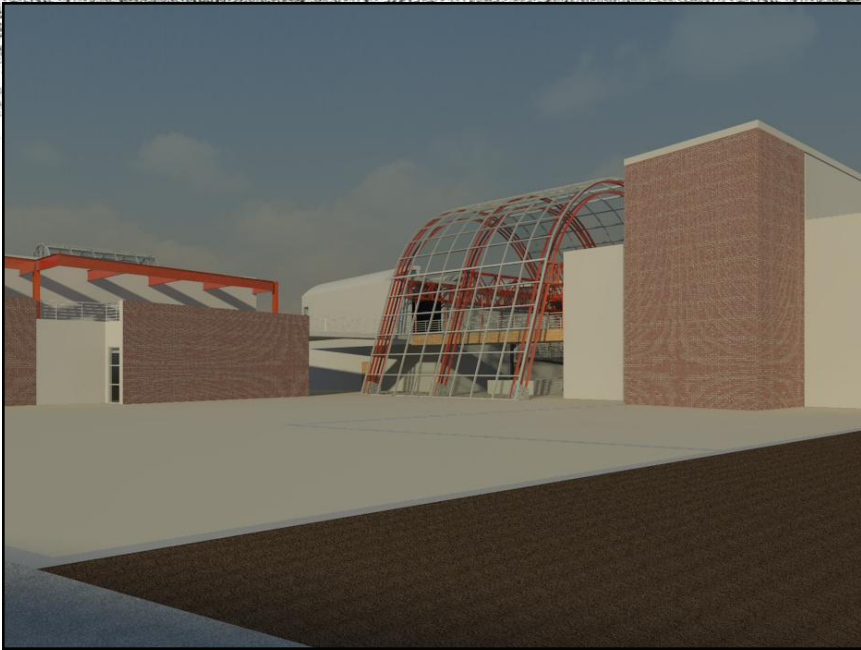

Shawn Crowley

A **Museum** of Architectural Elements