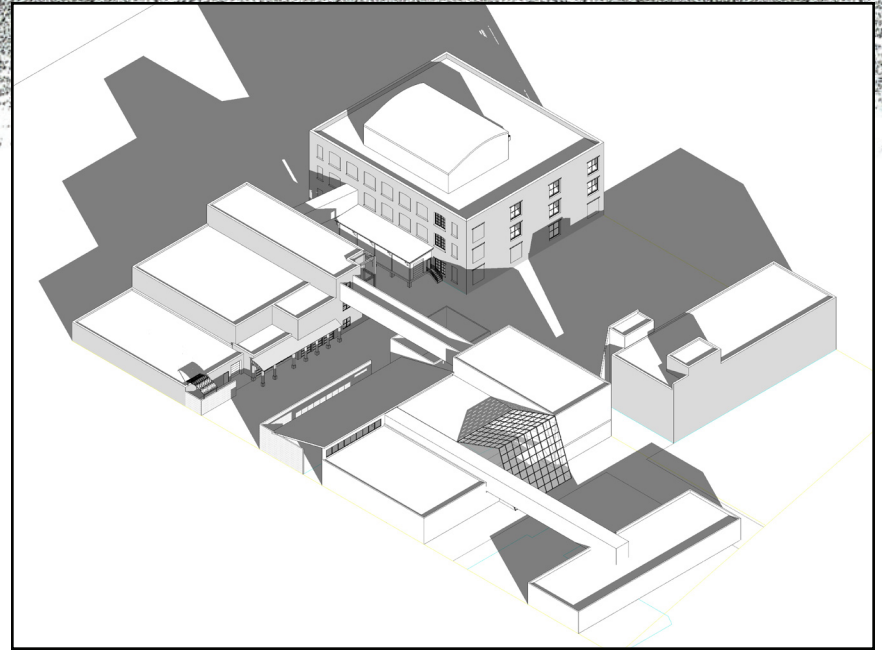

Vernal Equinox - 3 pm

Solar Studies

Summer Solstice - 9 am

Summer Equinox - 12 pm

Summer Solstice - 3 pm

Shawn Crowley

A **Museum** of Architectural Elements

Early Concepts