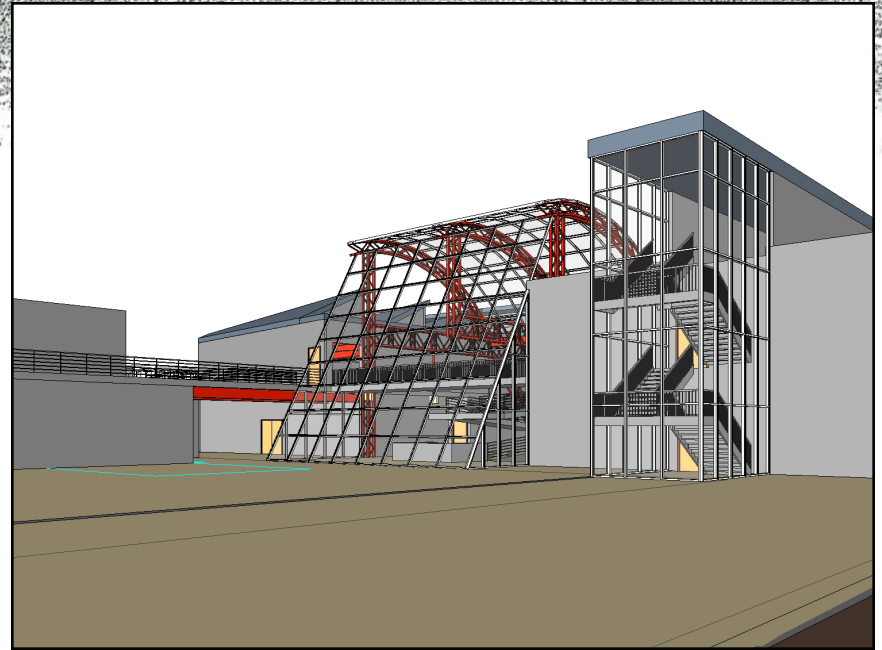

Shawn Crowley

A **Museum** of Architectural Elements