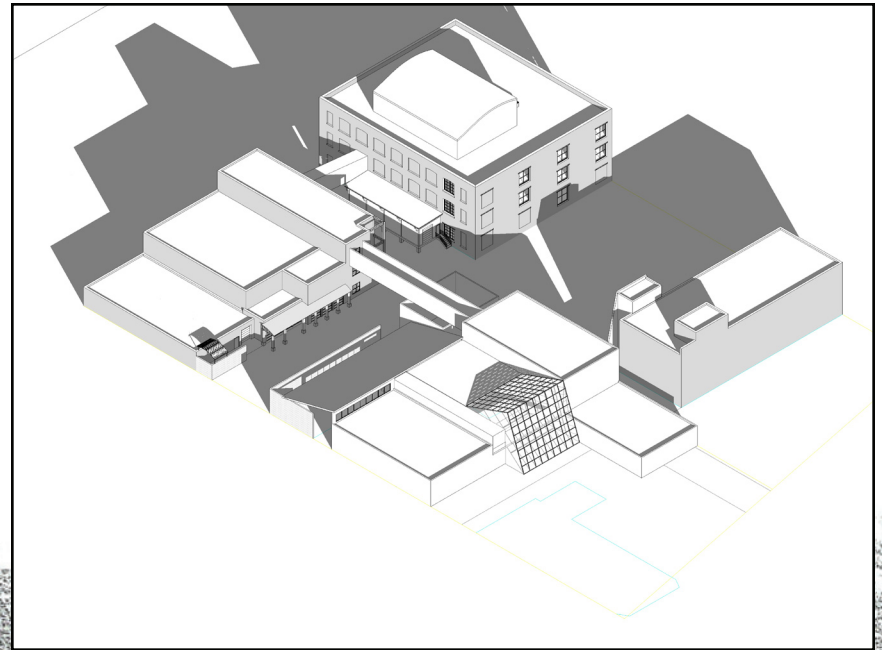

Vernal Equinox - 3 pm

Solar Studies

Summer Solstice - 9 am

Summer Equinox - 12 pm

Summer Solstice - 3 pm

Shawn Crowley

A **Museum** of Architectural Elements

Early Concepts