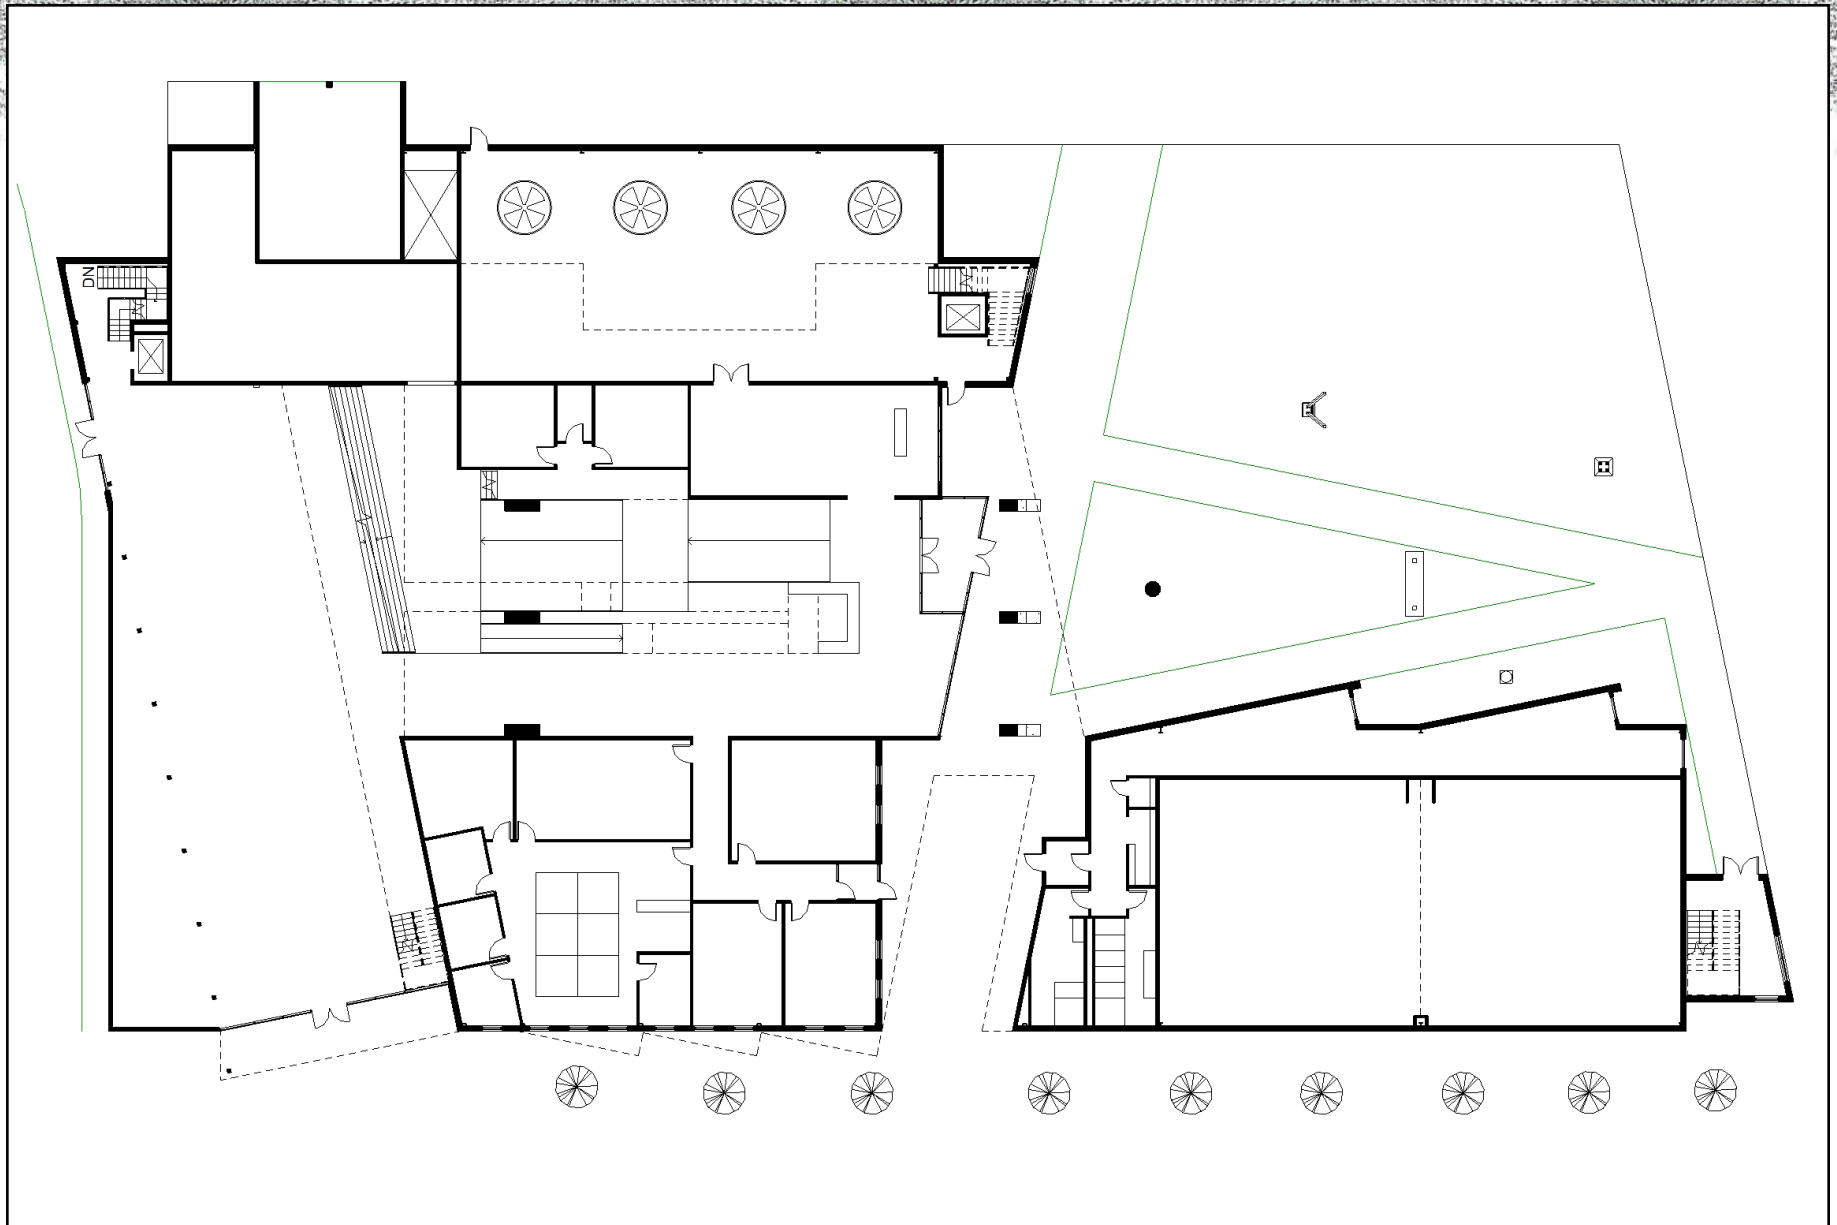

Week Six

Spring 2010

Shawn Crowley

A **Museum** of Architectural Elements

Schematic Design

Week Six

Spring 2010

Schematic Design