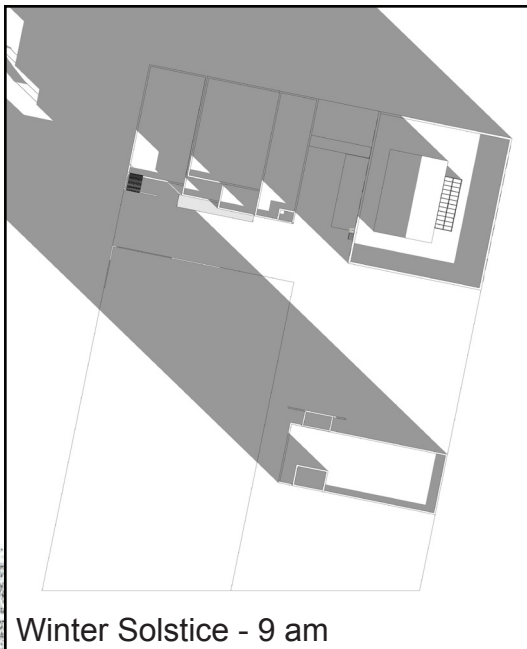

Shawn Crowley

A **Museum** of Architectural Elements

Site Pictures

Week Two

Spring 2010

Solar Studies

Vernal Equinox - 9 am

Vernal Equinox - 12 pm