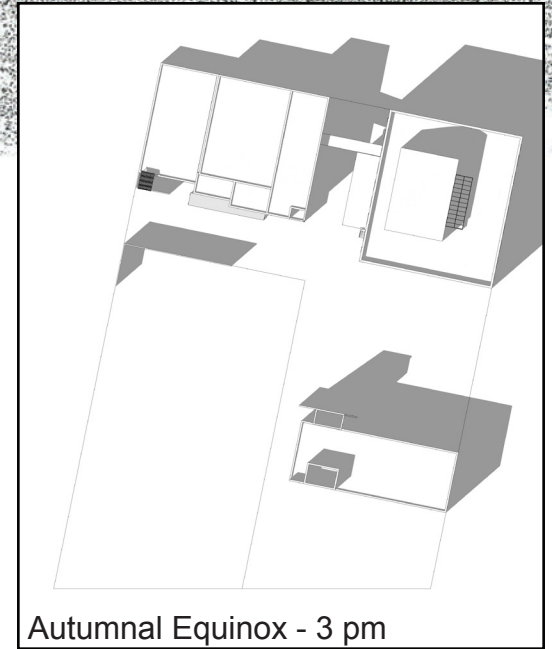

Shawn Crowley

A **Museum** of Architectural Elements

Site Pictures

Week Two

Spring 2010

Solar Studies

Vernal Equinox - 9 am

Vernal Equinox - 12 pm