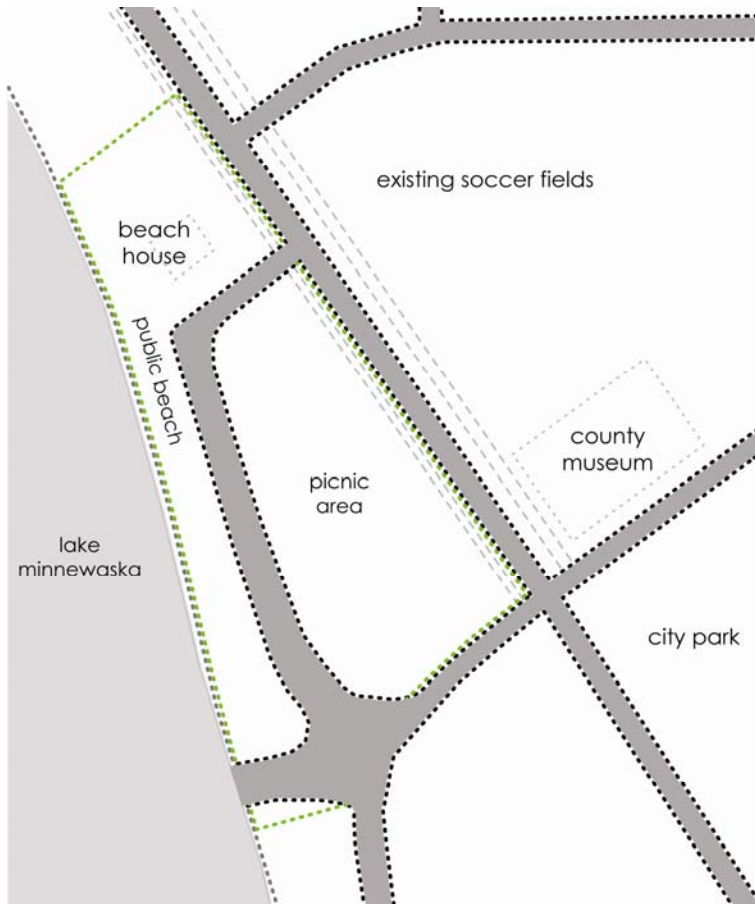

s t a t e m e n t
o f i n t e n t

located in Pope County

wooded and hilling city
formed by glaciers

on shore of lake Minnewaska

Population: 2,800
5.57 square miles

g l e n w o o d

D o u v i e r I T H E S I S

ice fishing

waterama

tourism

city growth

the lake

D o u v i e r I T H E S I S

current site is city park & public beach

site occupies 2.7 acres