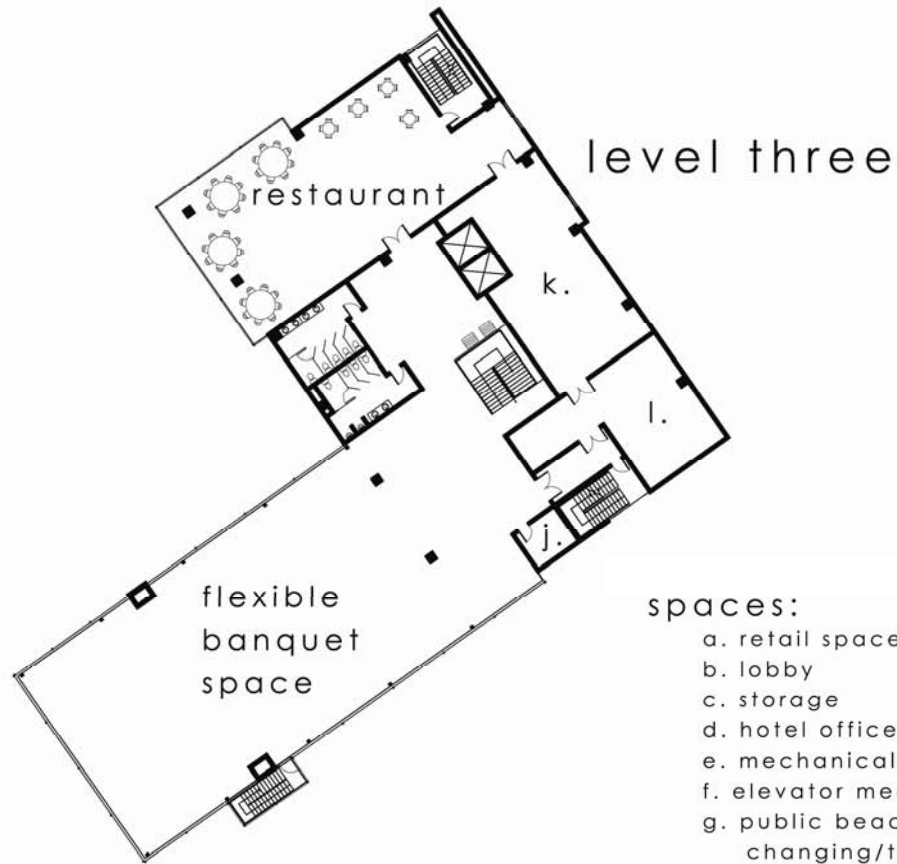

site plan

D O U V I E R | T H E S I S

spaces:

- a. retail space
- b. lobby
- c. storage
- d. hotel office
- e. mechanical room
- f. elevator mech.
- g. public beach
changing/toilets
- h. beach storage

- i. maid lounge/storage
- j. janitor
- k. food prep.
- l. storage
- m. hotel suite

** fan coil unit per each hotel rm

spaces:

- a. retail space
- b. lobby
- c. storage
- d. hotel office
- e. mechanical room
- f. elevator mech.
- g. public beach
changing/toilets
- h. beach storage

- i. maid lounge/storage
- j. janitor
- k. food prep.
- l. storage
- m. hotel suite