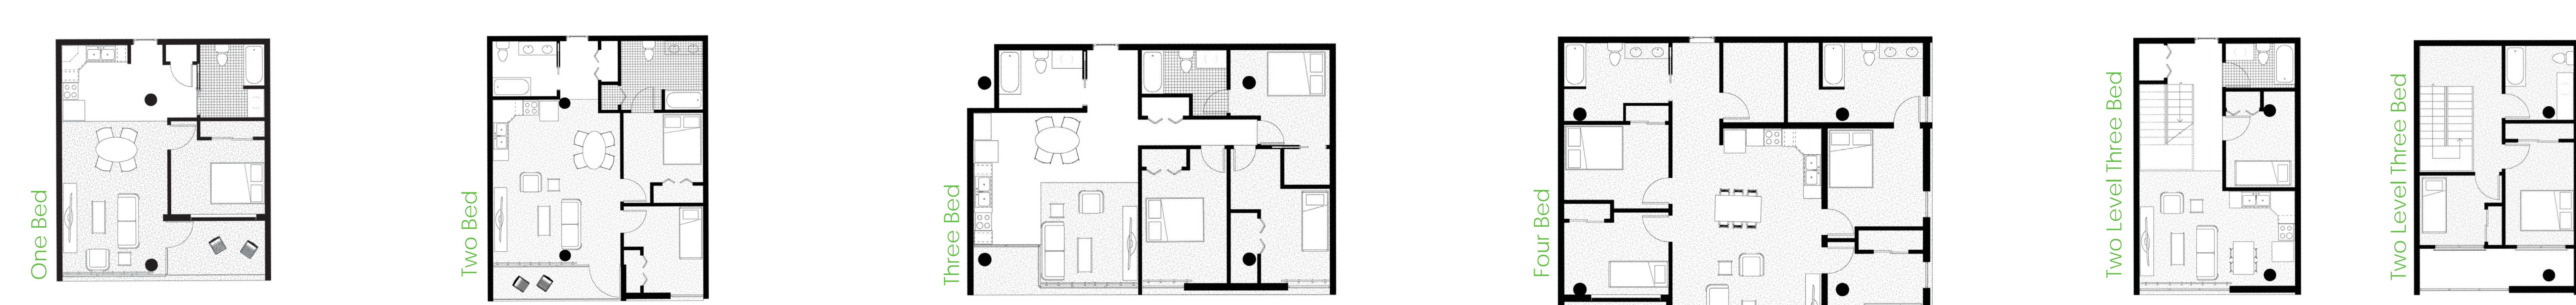

- Indoor residential gathering area
- Mechanical
- Circulation
- Solar hot water panels with water tank location
- Rainwater collection
- Water re-distribution
- Indoor Garden
- Fall/Spring equinox Sun angle 46 degrees
- Closed-loop geothermal heat pump system

Student David Rock
Professor Joan Vorderbruggen
Software: Revit, AutoCAD, Sketchup, Indesign, Illustrator