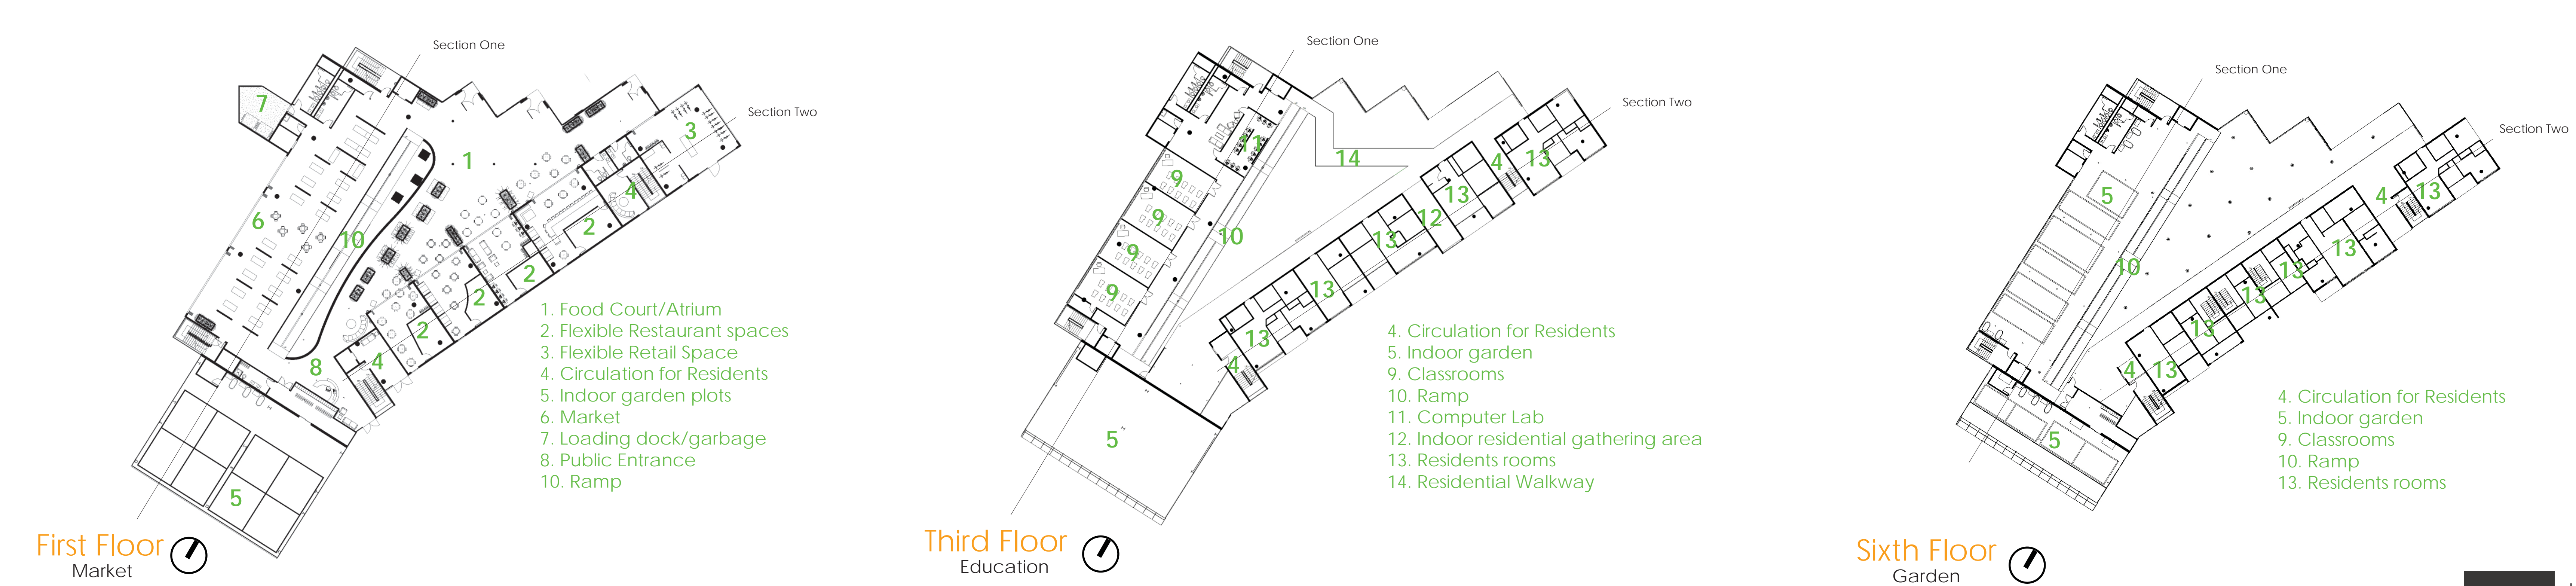

# West Entrance

## Central Atrium Space

The atrium space is centrally located in the heart of the building. The vibrant colors, water features and circulation stemming from this space create an enjoyable place to occupy.

The West side is connected through a series of ramps, while the East side houses the residential corridors. Both circulation spaces are open to the atrium.

# North Entrance

- Indoor residential gathering area
- Mechanical
- Circulation
- Solar hot water panels with water tank location
- Rainwater collection
- Water re-distribution
- Indoor Garden
- Fall/Spring equinox Sun angle 46 degrees
- Closed-loop geothermal heat pump system